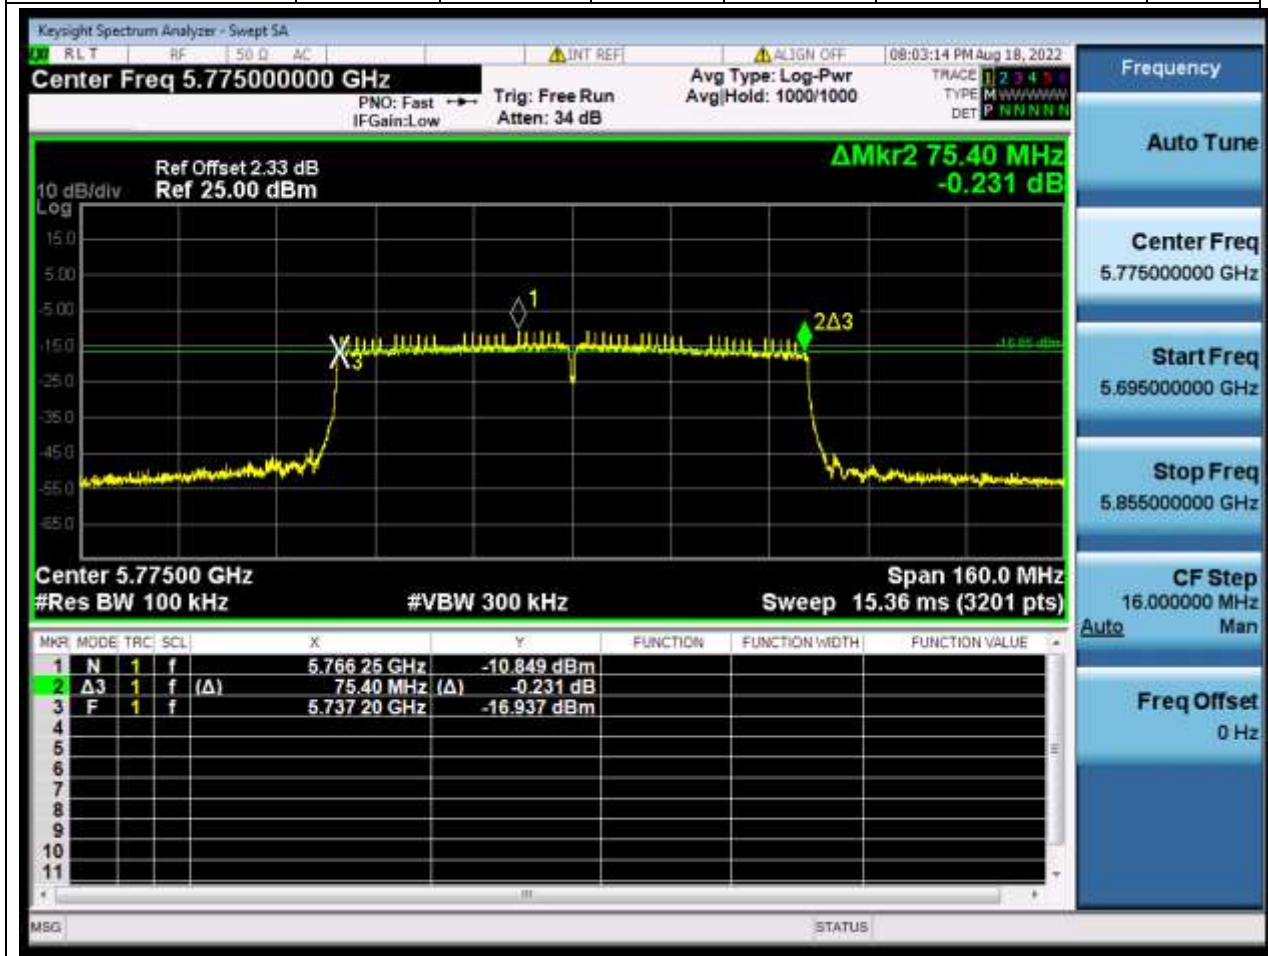

14. 802.11ac_80M_U-NII-3_M

14.1. A.2.1-6dB BandWidth(NTNV)

Center Frequency (MHz)	XdB Down	RBW (MHz)	Detector	Limit (MHz)	XdB BandWidth (MHz)	Verdict
5775	6	0.1	Peak	0.5	75.399902	Pass