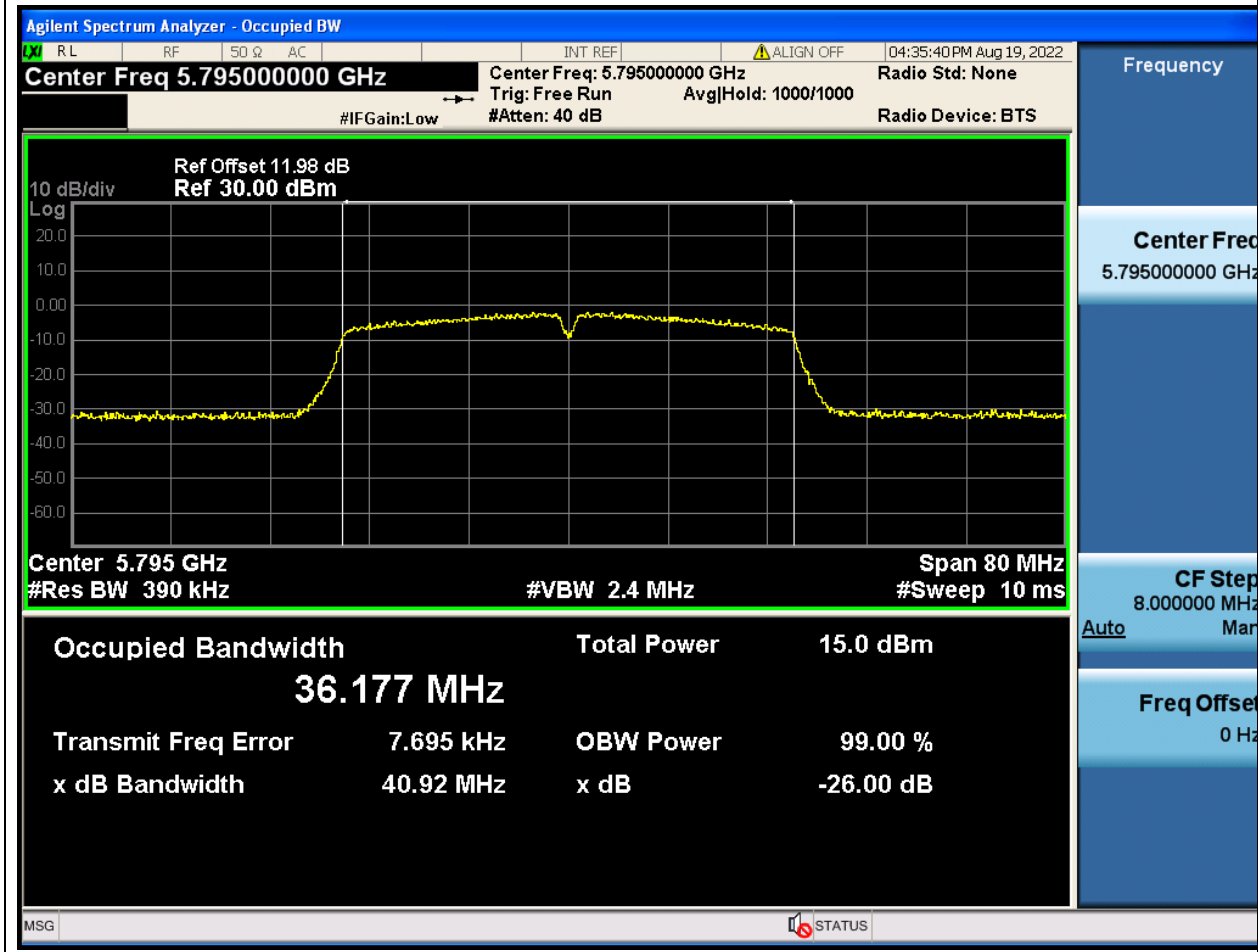

53. 802.11n_40M_U-NII-3_H

53.1. A.2.2-99% Bandwidth(NTNV)

Center Frequency (MHz)	OBW Power (%)	RBW (MHz)	Detector	Limit (MHz)	OBW (MHz)	Verdict
5795	99	0.39	Peak	0	36.177402	Unknown