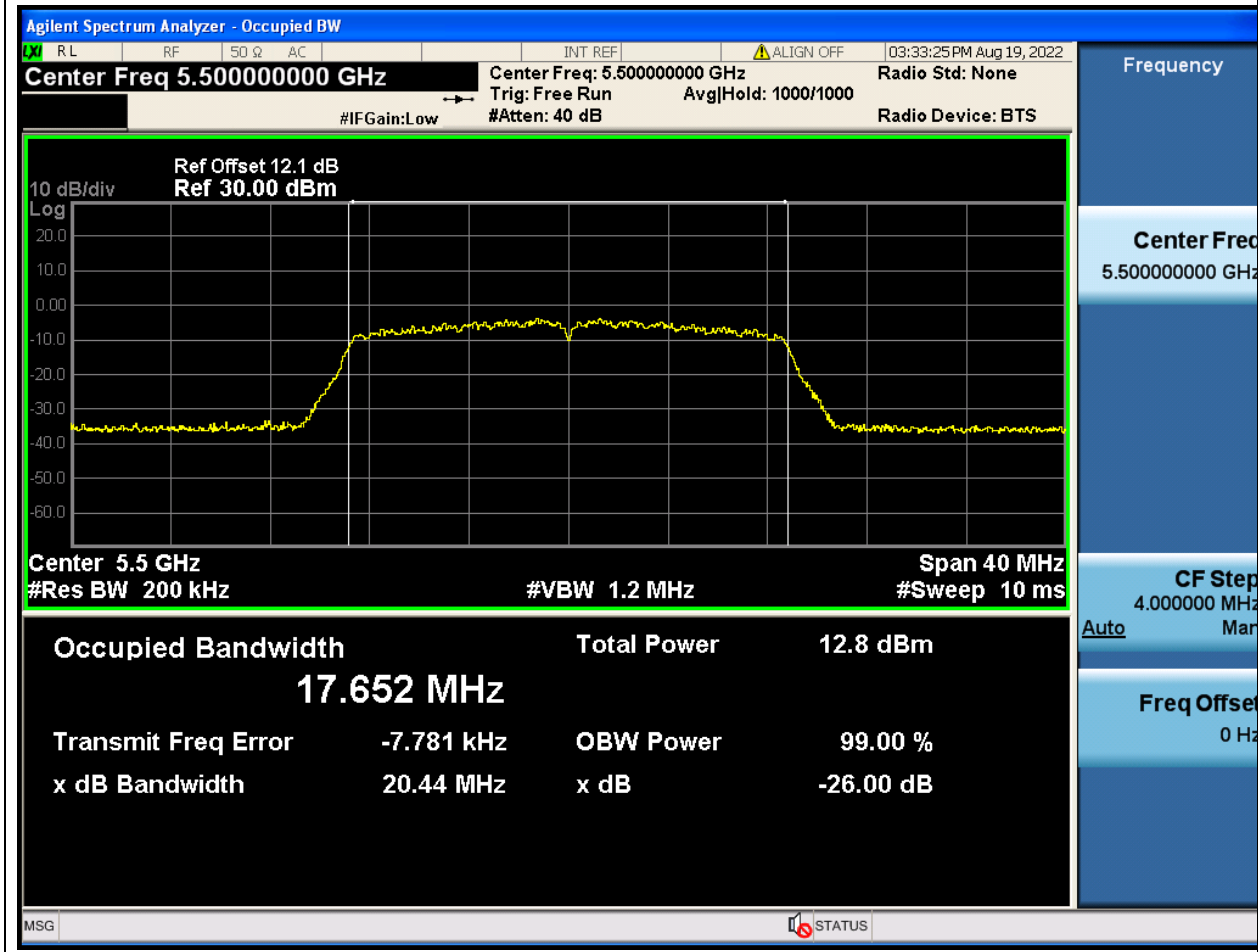

38. 802.11ac_20M_U-NII-2C_L

38.1. A.2.2-99% Bandwidth(NTNV)

Center Frequency (MHz)	OBW Power (%)	RBW (MHz)	Detector	Limit (MHz)	OBW (MHz)	Verdict
5500	99	0.2	Peak	0	17.651752	Unknown