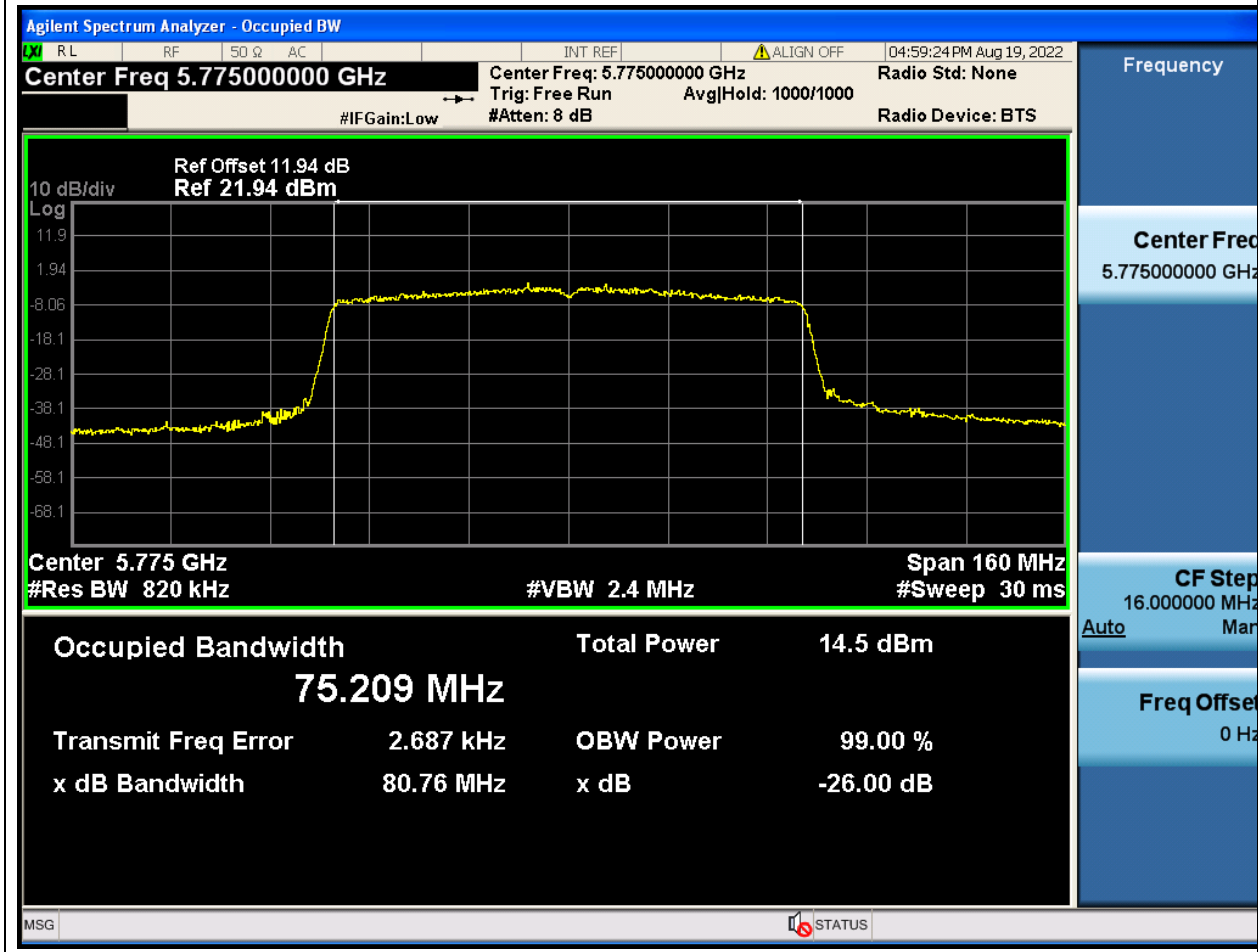

59. 802.11ac_80M_U-NII-3_M

59.1. A.2-26dB Bandwidth(NTNV)

Center Frequency (MHz)	XdB Down	RBW (MHz)	Detector	Limit (MHz)	XdB BandWidth (MHz)	Verdict
5775	26	0.82	Peak	0	80.764171	Unknown