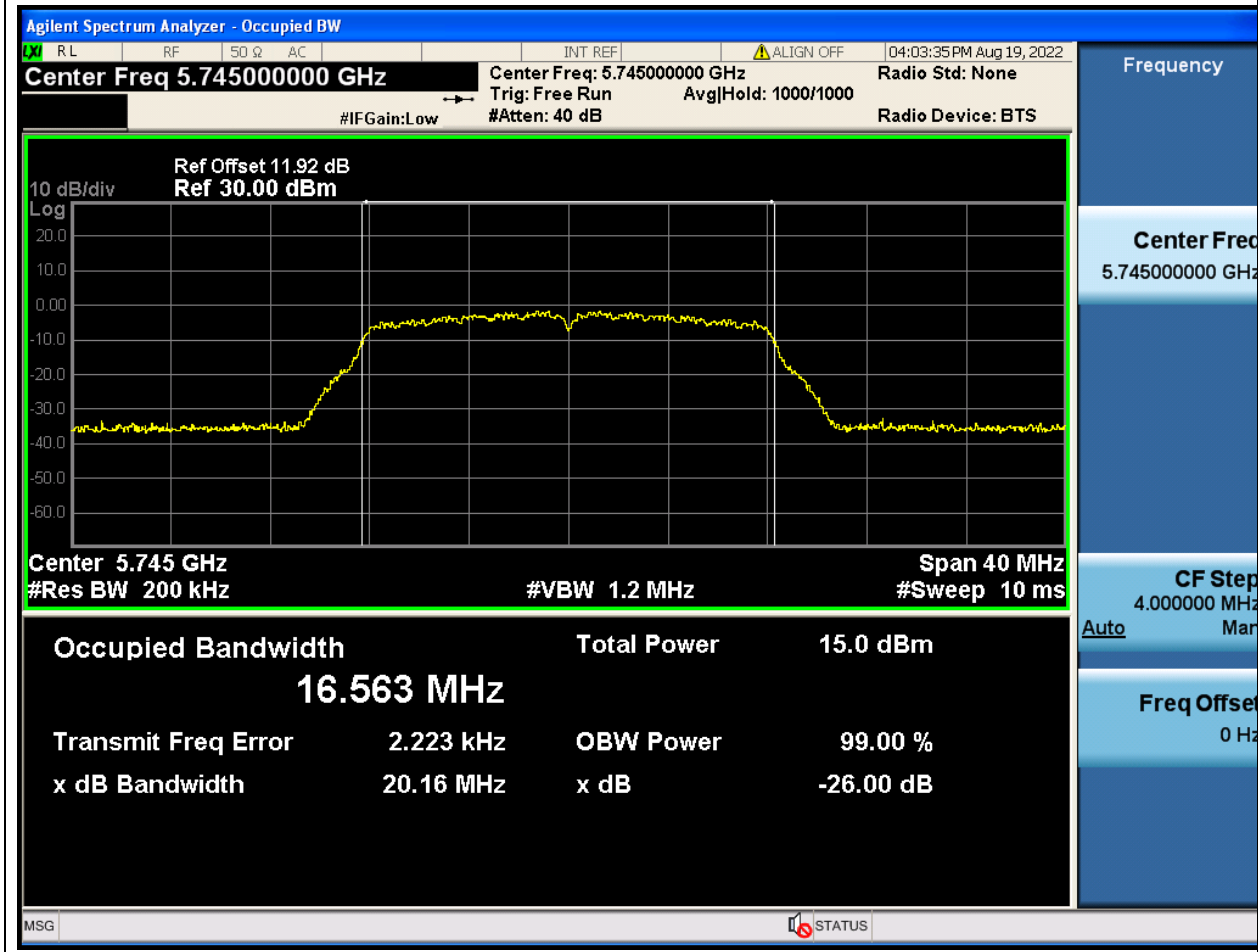

46. 802.11a_20M_U-NII-3_L

46.1. A.2.2-99% Bandwidth(NTNV)

Center Frequency (MHz)	OBW Power (%)	RBW (MHz)	Detector	Limit (MHz)	OBW (MHz)	Verdict
5745	99	0.2	Peak	0	16.563029	Unknown