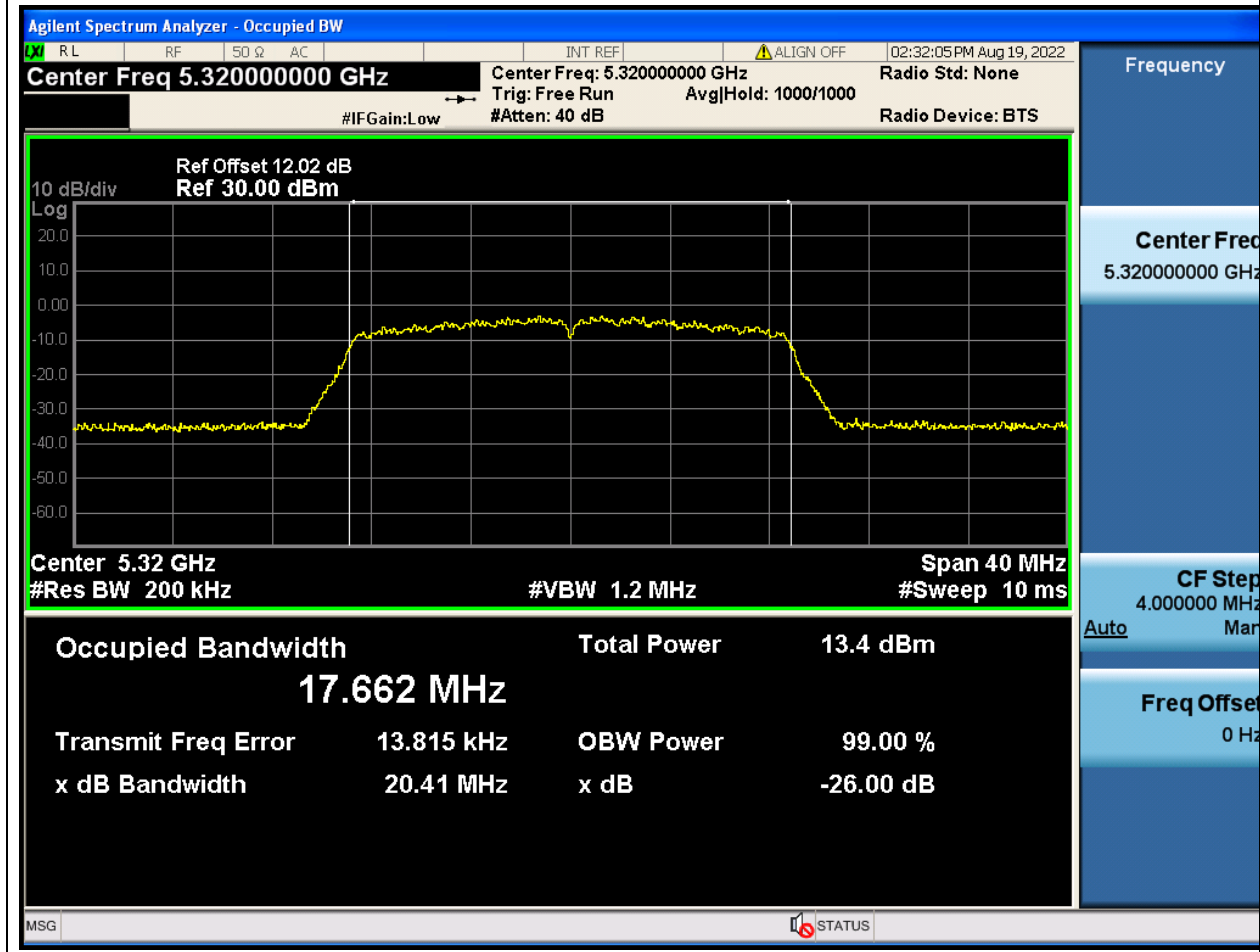

25. 802.11ac_20M_U-NII-2A_H

25.1. A.2.2-99% Bandwidth(NTNV)

Center Frequency (MHz)	OBW Power (%)	RBW (MHz)	Detector	Limit (MHz)	OBW (MHz)	Verdict
5320	99	0.2	Peak	0	17.661721	Unknown