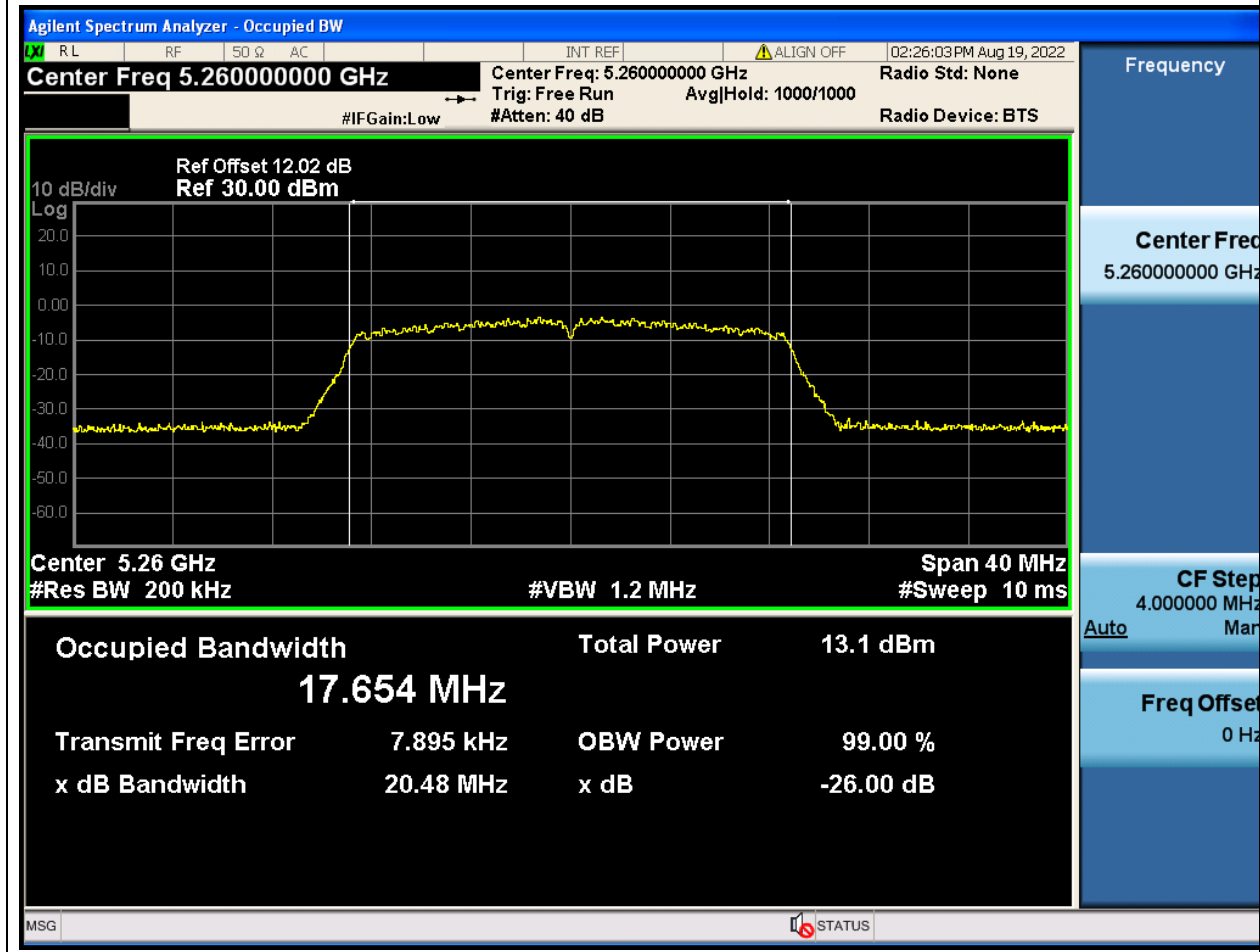

23. 802.11ac_20M_U-NII-2A_L

23.1. A.2.2-99% Bandwidth(NTNV)

Center Frequency (MHz)	OBW Power (%)	RBW (MHz)	Detector	Limit (MHz)	OBW (MHz)	Verdict
5260	99	0.2	Peak	0	17.653578	Unknown