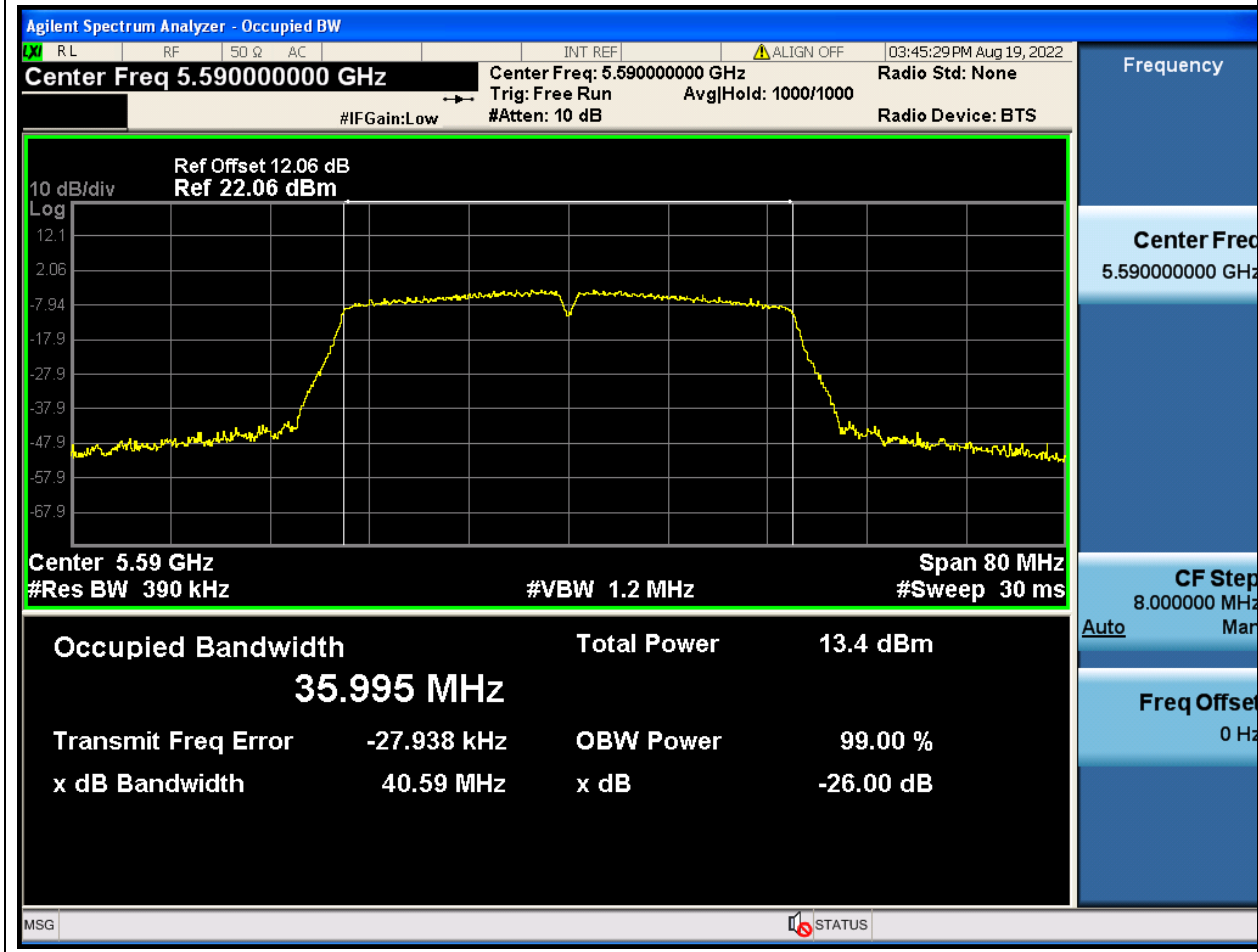

42. 802.11ac_40M_U-NII-2C_M

42.1. A.2-26dB Bandwidth(NTNV)

Center Frequency (MHz)	XdB Down	RBW (MHz)	Detector	Limit (MHz)	XdB BandWidth (MHz)	Verdict
5590	26	0.39	Peak	0	40.593973	Unknown