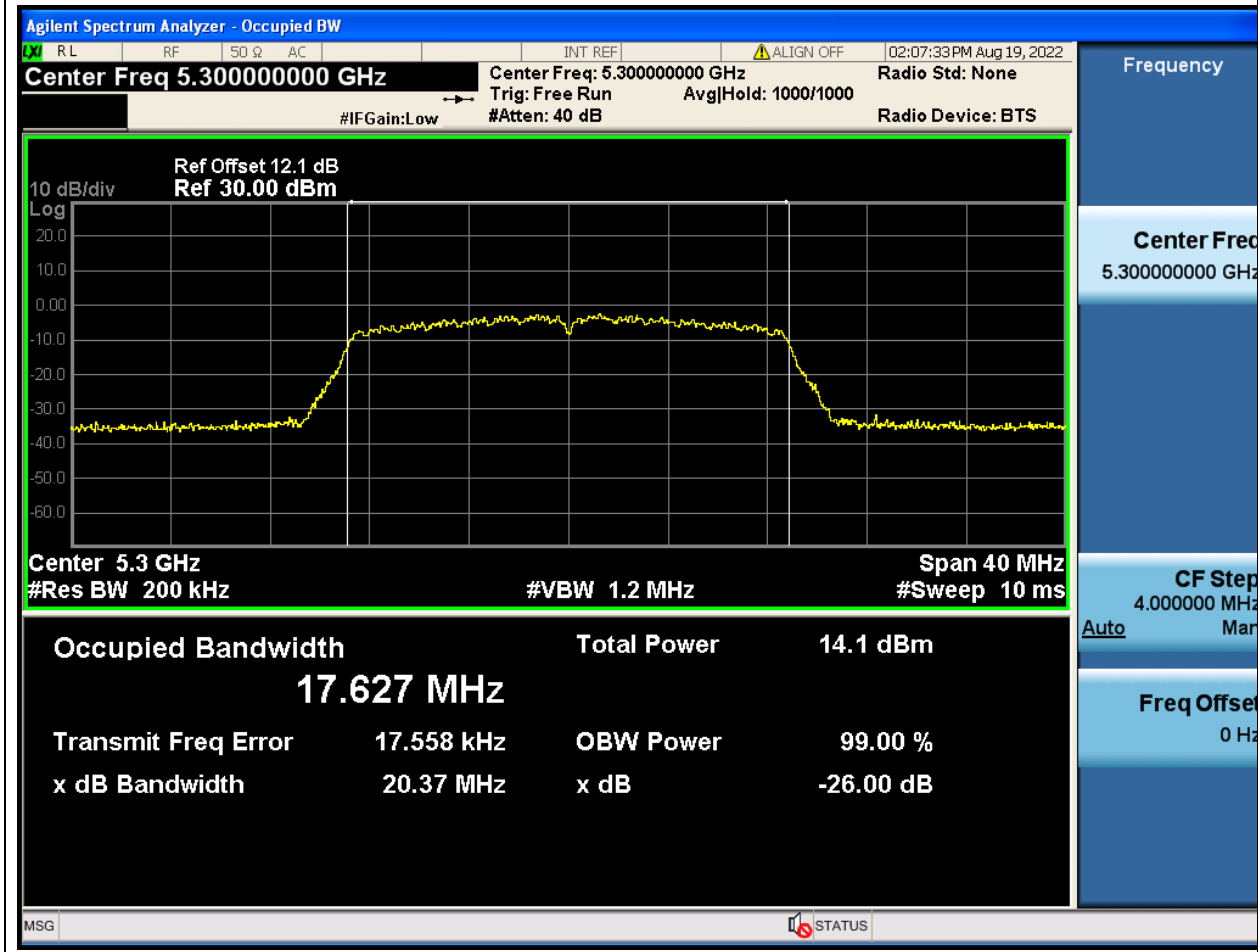

19. 802.11n_20M_U-NII-2A_M

19.1. A.2.2-99% Bandwidth(NTNV)

Center Frequency (MHz)	OBW Power (%)	RBW (MHz)	Detector	Limit (MHz)	OBW (MHz)	Verdict
5300	99	0.2	Peak	0	17.626766	Unknown