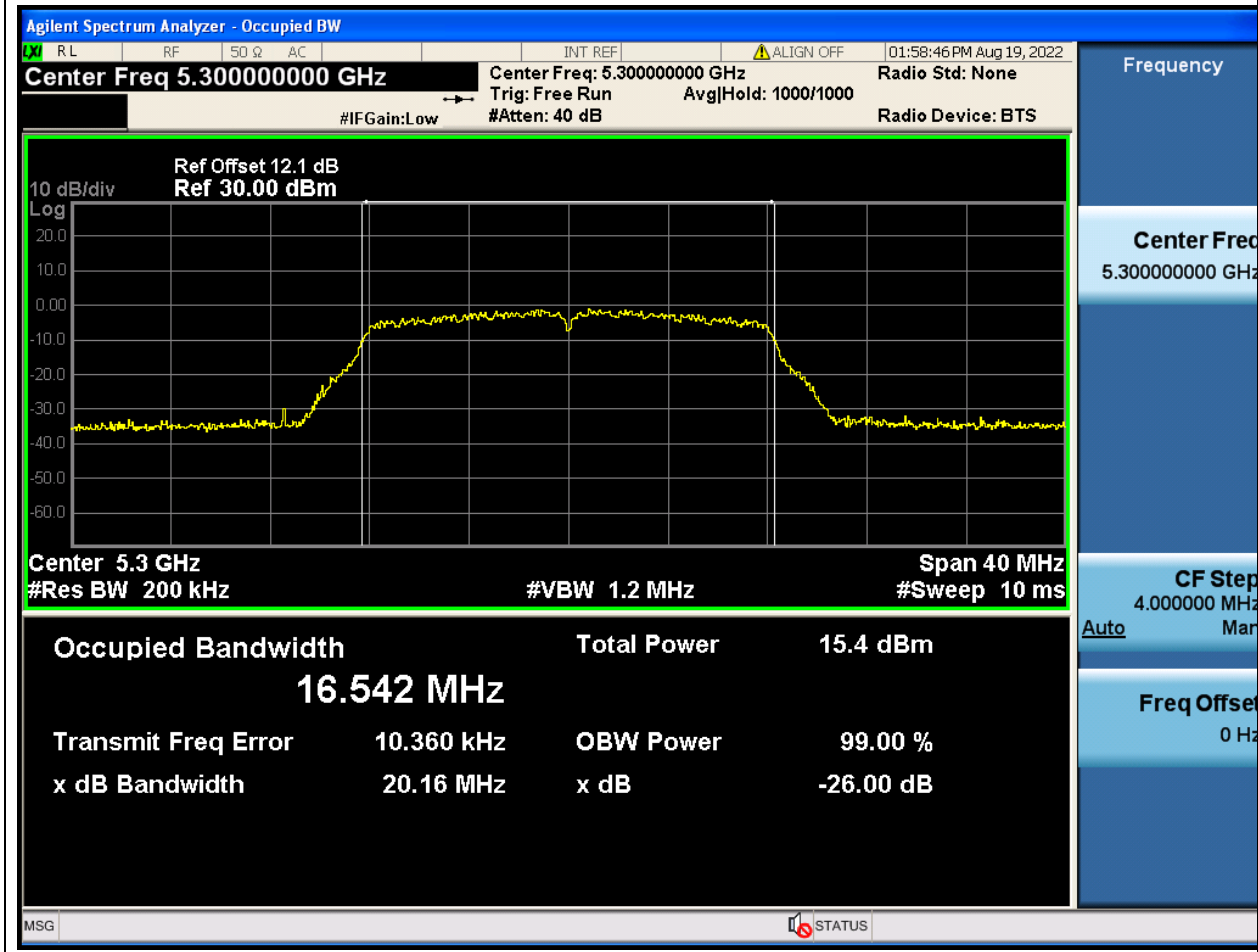

16. 802.11a_20M_U-NII-2A_M

16.1. A.2.2-99% Bandwidth(NTNV)

Center Frequency (MHz)	OBW Power (%)	RBW (MHz)	Detector	Limit (MHz)	OBW (MHz)	Verdict
5300	99	0.2	Peak	0	16.54174	Unknown