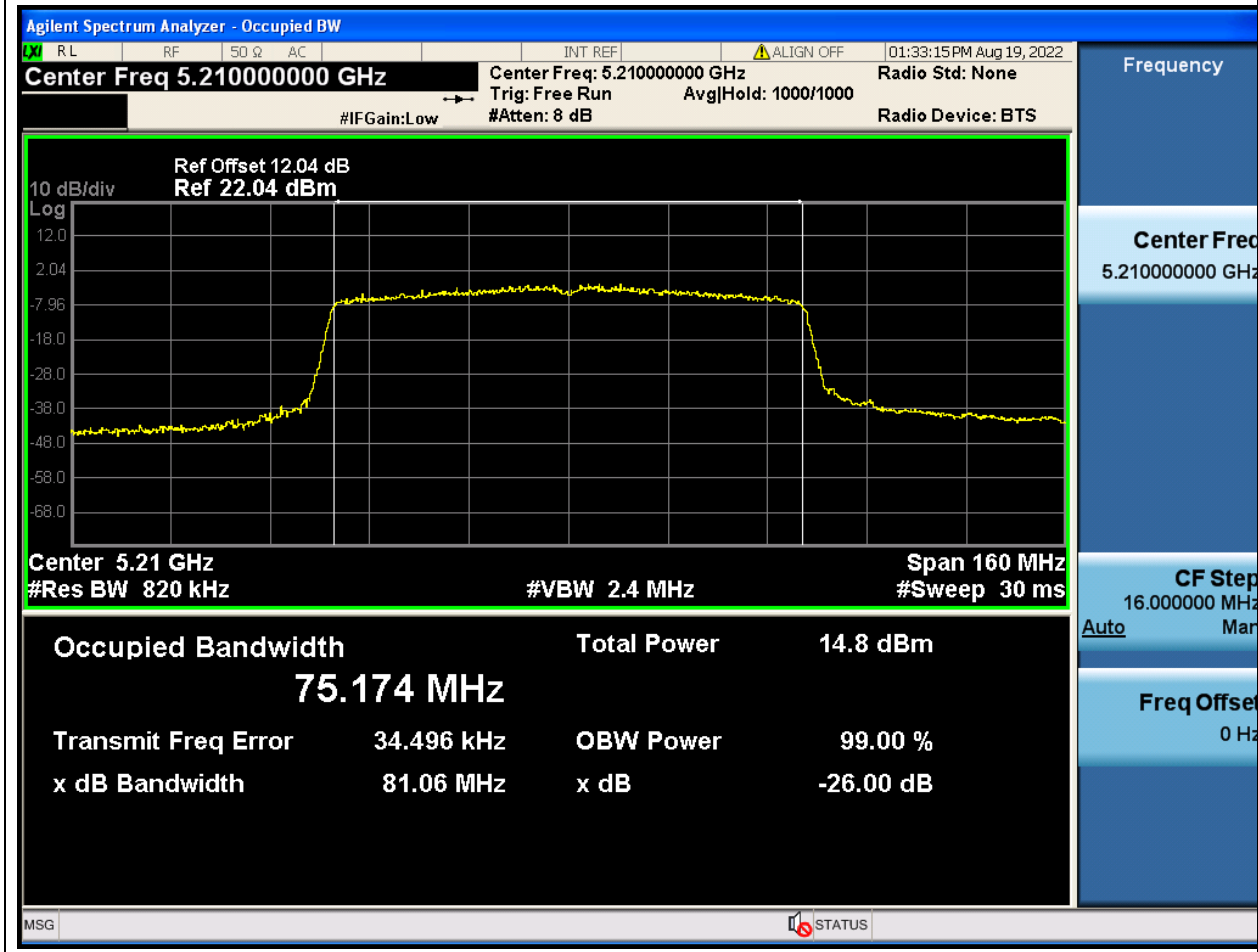

14. 802.11ac_80M_U-NII-1_M

14.1. A.2-26dB Bandwidth(NTNV)

Center Frequency (MHz)	XdB Down	RBW (MHz)	Detector	Limit (MHz)	XdB BandWidth (MHz)	Verdict
5210	26	0.82	Peak	0	81.063857	Unknown