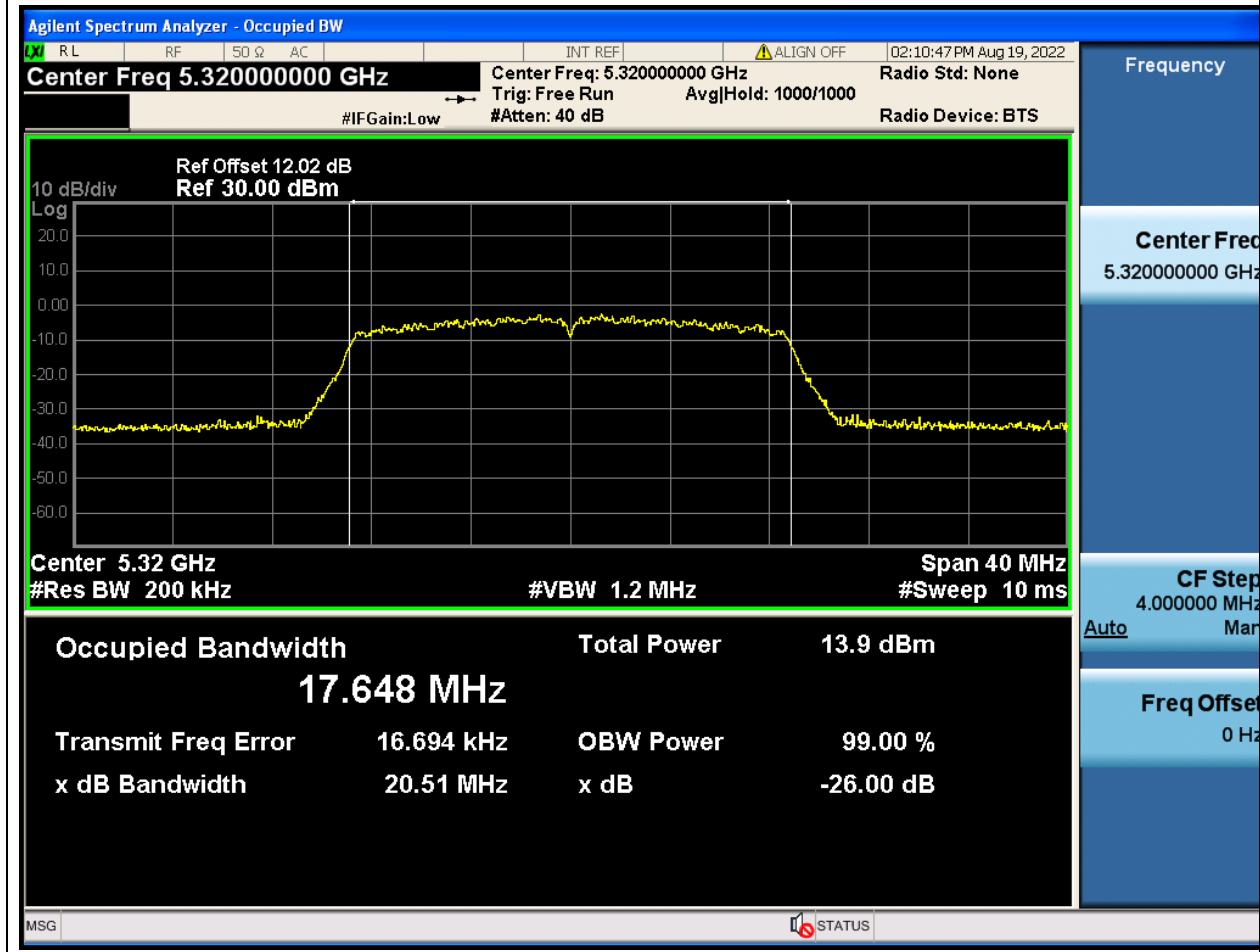

20. 802.11n_20M_U-NII-2A_H

20.1. A.2.2-99% Bandwidth(NTNV)

Center Frequency (MHz)	OBW Power (%)	RBW (MHz)	Detector	Limit (MHz)	OBW (MHz)	Verdict
5320	99	0.2	Peak	0	17.648173	Unknown