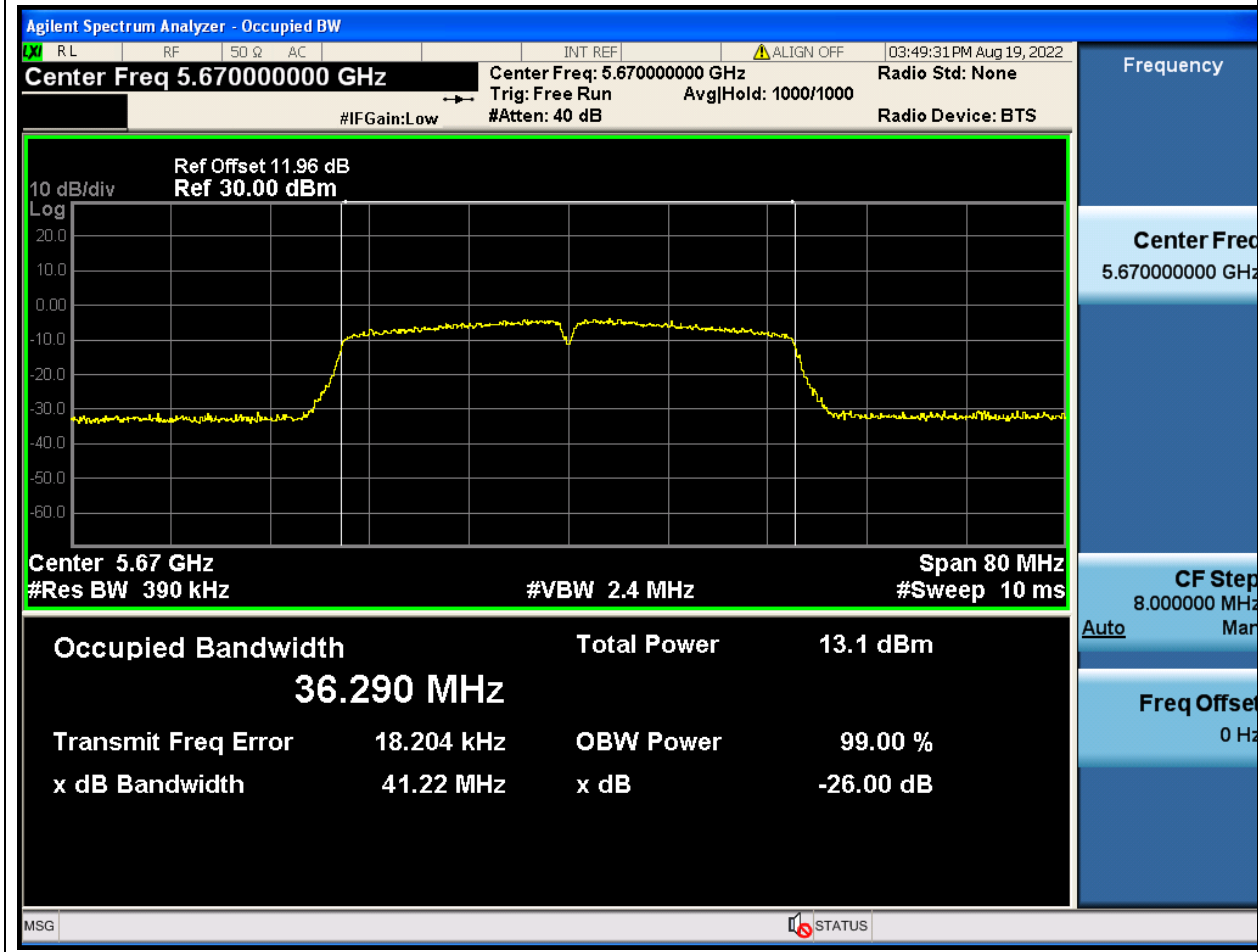

43. 802.11ac_40M_U-NII-2C_H

43.1. A.2.2-99% Bandwidth(NTNV)

Center Frequency (MHz)	OBW Power (%)	RBW (MHz)	Detector	Limit (MHz)	OBW (MHz)	Verdict
5670	99	0.39	Peak	0	36.28986	Unknown