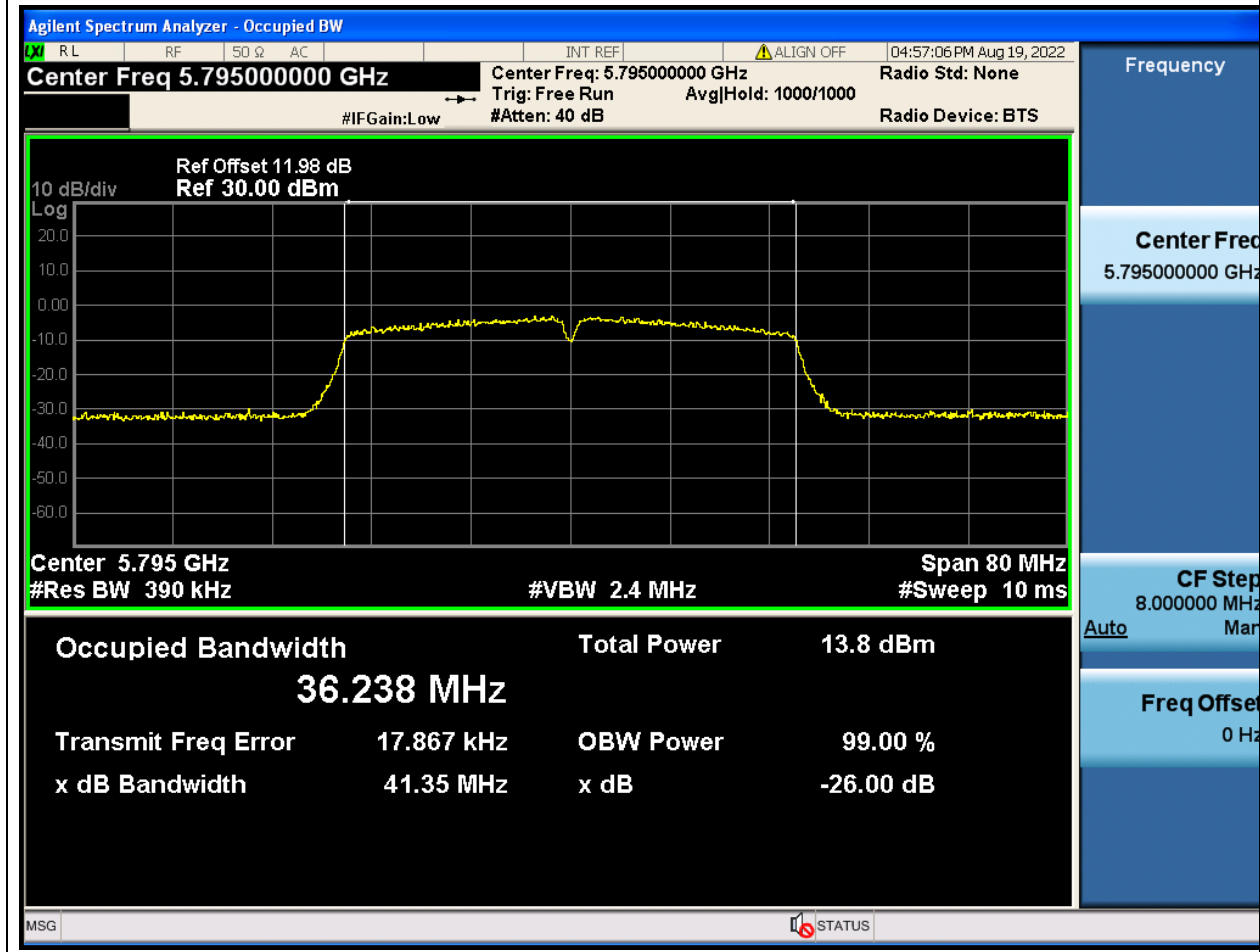

58. 802.11ac_40M_U-NII-3_H

58.1. A.2.2-99% Bandwidth(NTNV)

Center Frequency (MHz)	OBW Power (%)	RBW (MHz)	Detector	Limit (MHz)	OBW (MHz)	Verdict
5795	99	0.39	Peak	0	36.238345	Unknown