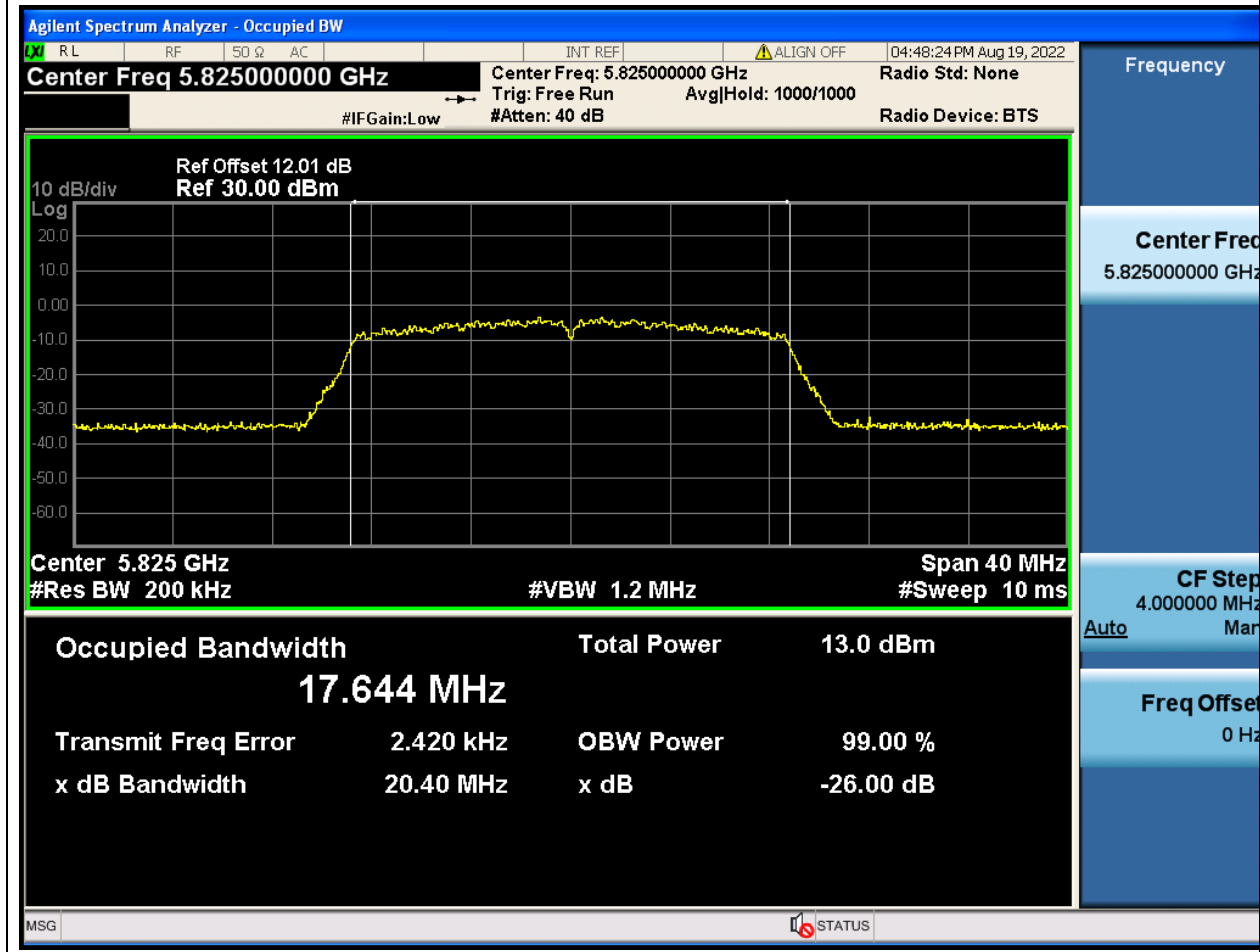

56. 802.11ac_20M_U-NII-3_H

56.1. A.2.2-99% Bandwidth(NTNV)

Center Frequency (MHz)	OBW Power (%)	RBW (MHz)	Detector	Limit (MHz)	OBW (MHz)	Verdict
5825	99	0.2	Peak	0	17.644493	Unknown