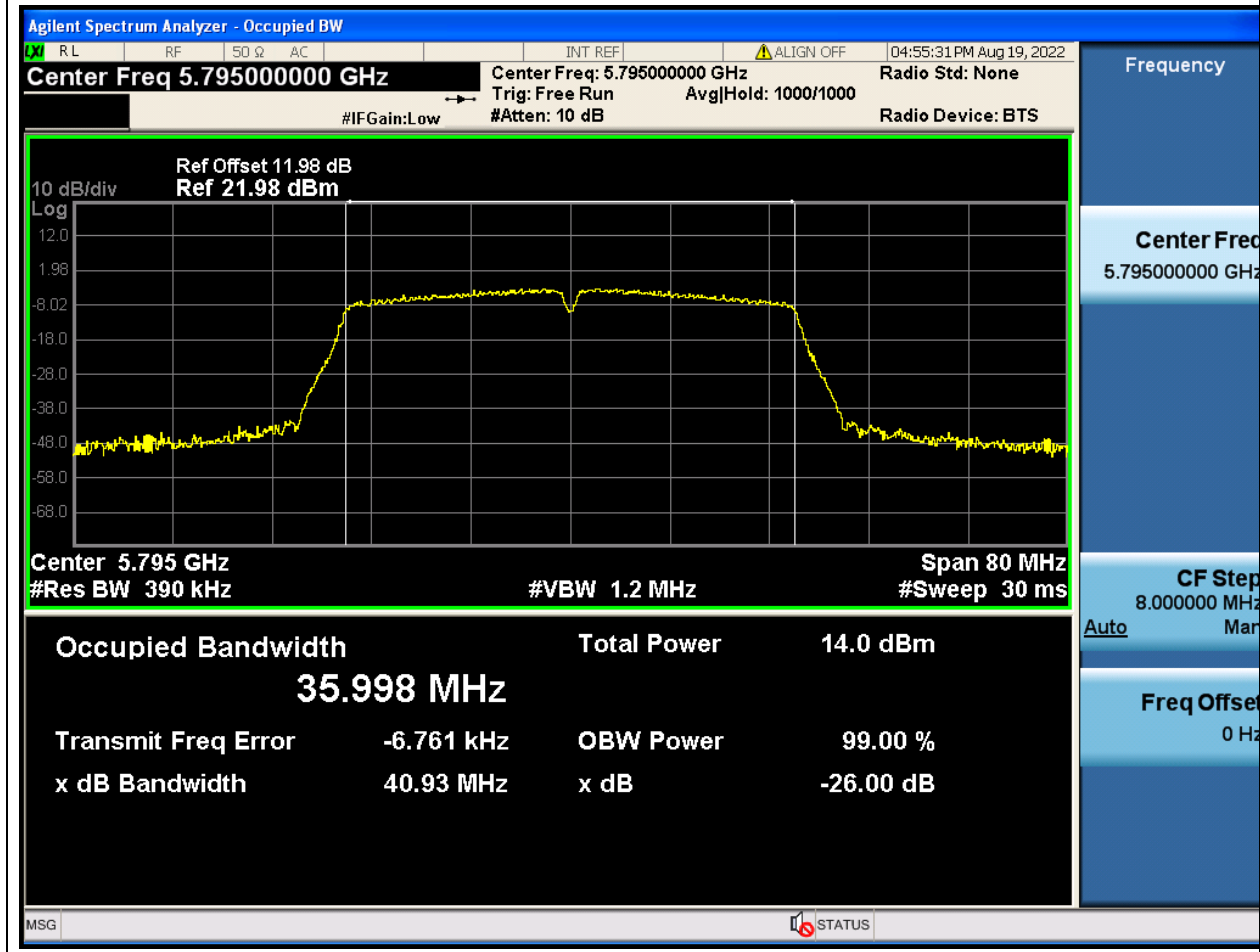

58. 802.11ac_40M_U-NII-3_H

58.1. A.2-26dB Bandwidth(NTNV)

Center Frequency (MHz)	XdB Down	RBW (MHz)	Detector	Limit (MHz)	XdB BandWidth (MHz)	Verdict
5795	26	0.39	Peak	0	40.932007	Unknown