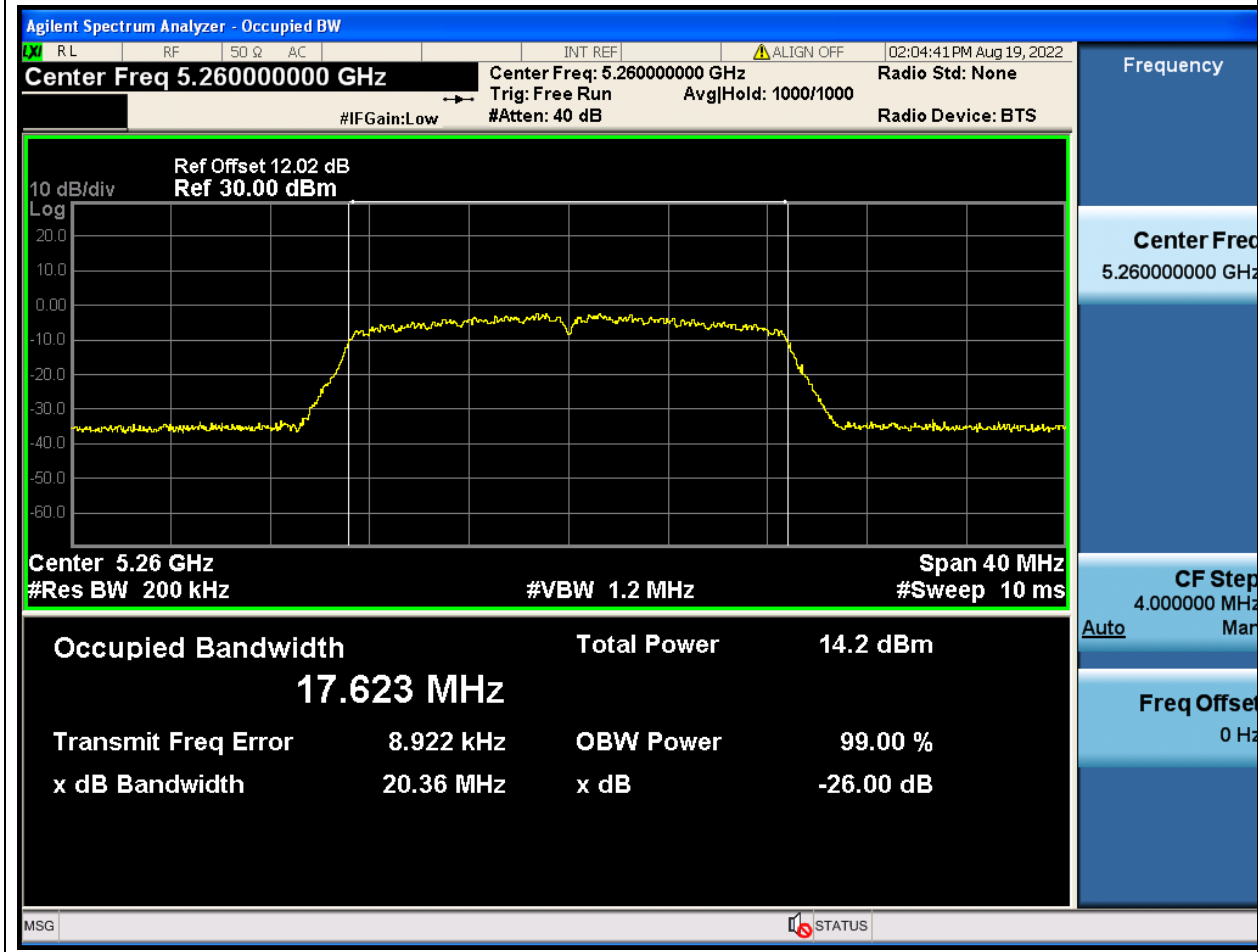

18. 802.11n_20M_U-NII-2A_L

18.1. A.2.2-99% Bandwidth(NTNV)

Center Frequency (MHz)	OBW Power (%)	RBW (MHz)	Detector	Limit (MHz)	OBW (MHz)	Verdict
5260	99	0.2	Peak	0	17.623104	Unknown