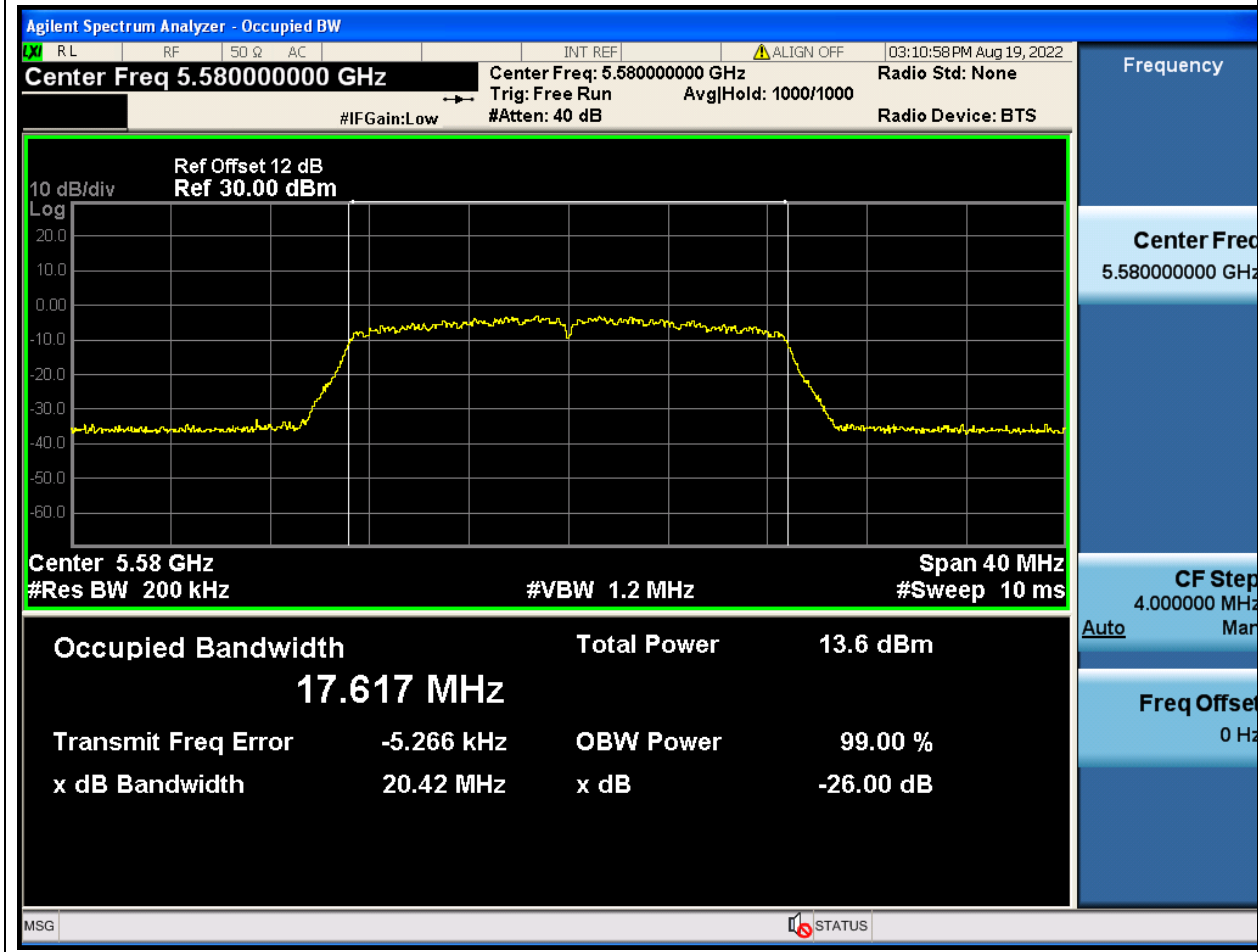

33. 802.11n_20M_U-NII-2C_M

33.1. A.2.2-99% Bandwidth(NTNV)

Center Frequency (MHz)	OBW Power (%)	RBW (MHz)	Detector	Limit (MHz)	OBW (MHz)	Verdict
5580	99	0.2	Peak	0	17.616655	Unknown