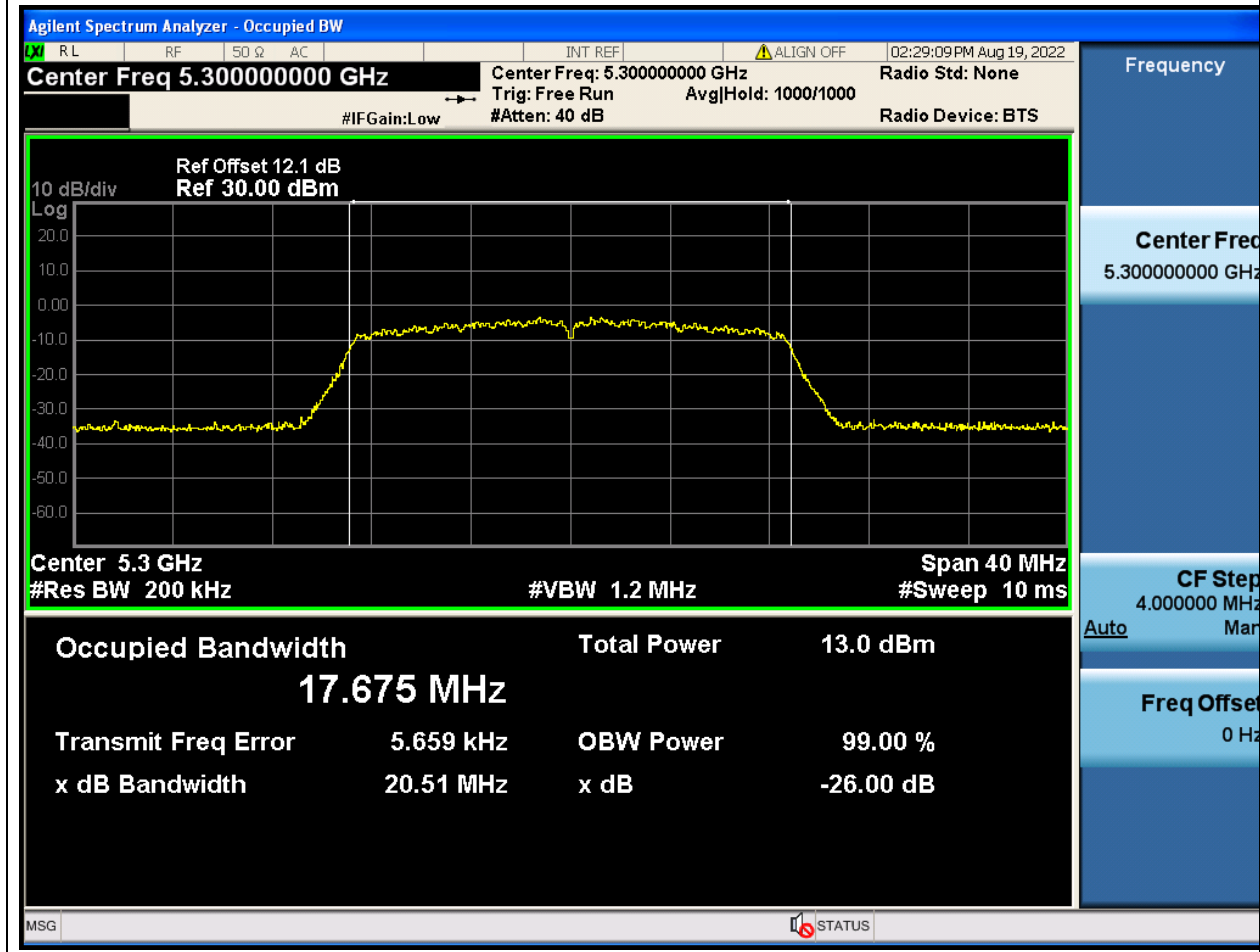

24. 802.11ac_20M_U-NII-2A_M

24.1. A.2.2-99% Bandwidth(NTNV)

Center Frequency (MHz)	OBW Power (%)	RBW (MHz)	Detector	Limit (MHz)	OBW (MHz)	Verdict
5300	99	0.2	Peak	0	17.67489	Unknown