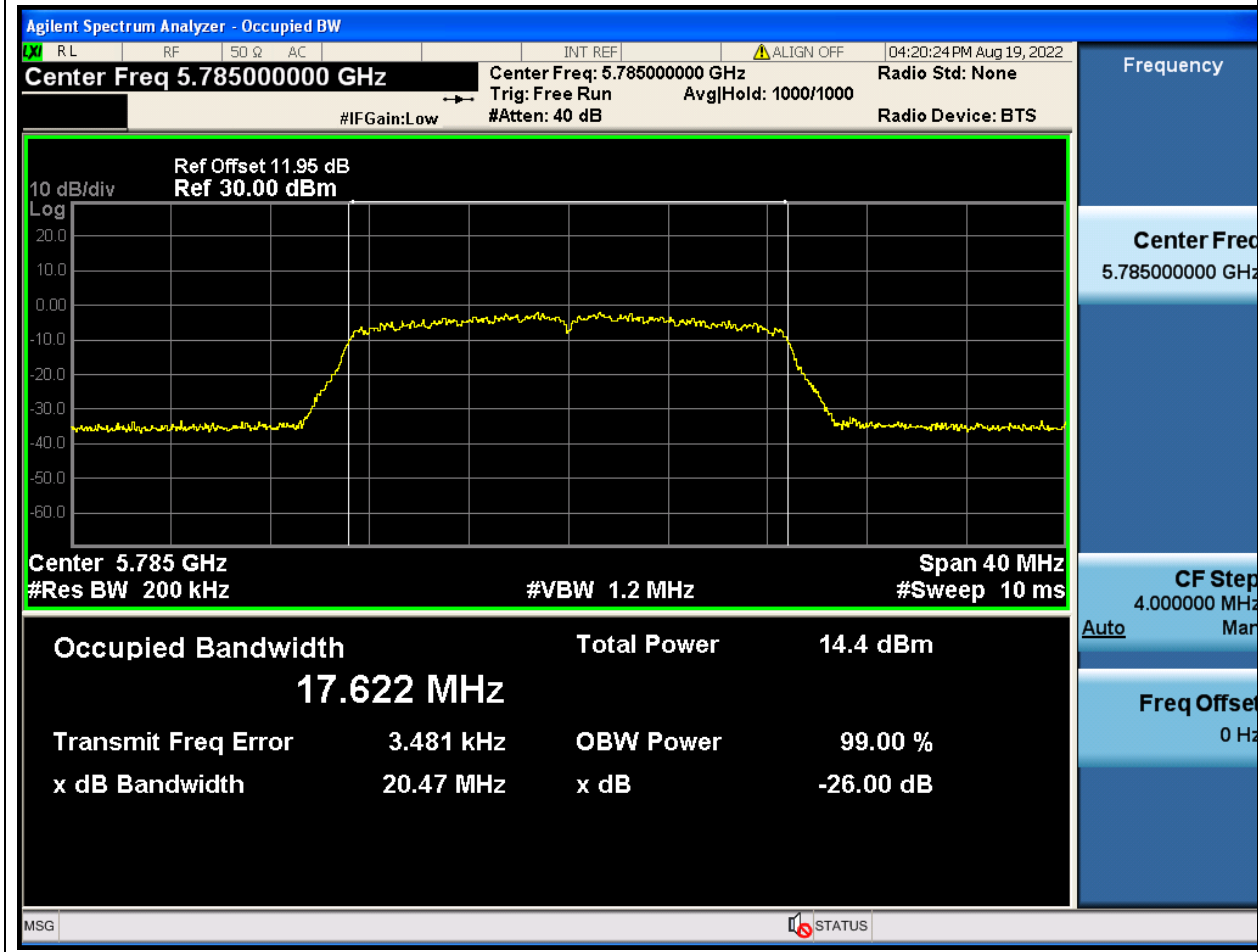

50. 802.11n_20M_U-NII-3_M

50.1. A.2.2-99% Bandwidth(NTNV)

Center Frequency (MHz)	OBW Power (%)	RBW (MHz)	Detector	Limit (MHz)	OBW (MHz)	Verdict
5785	99	0.2	Peak	0	17.621882	Unknown