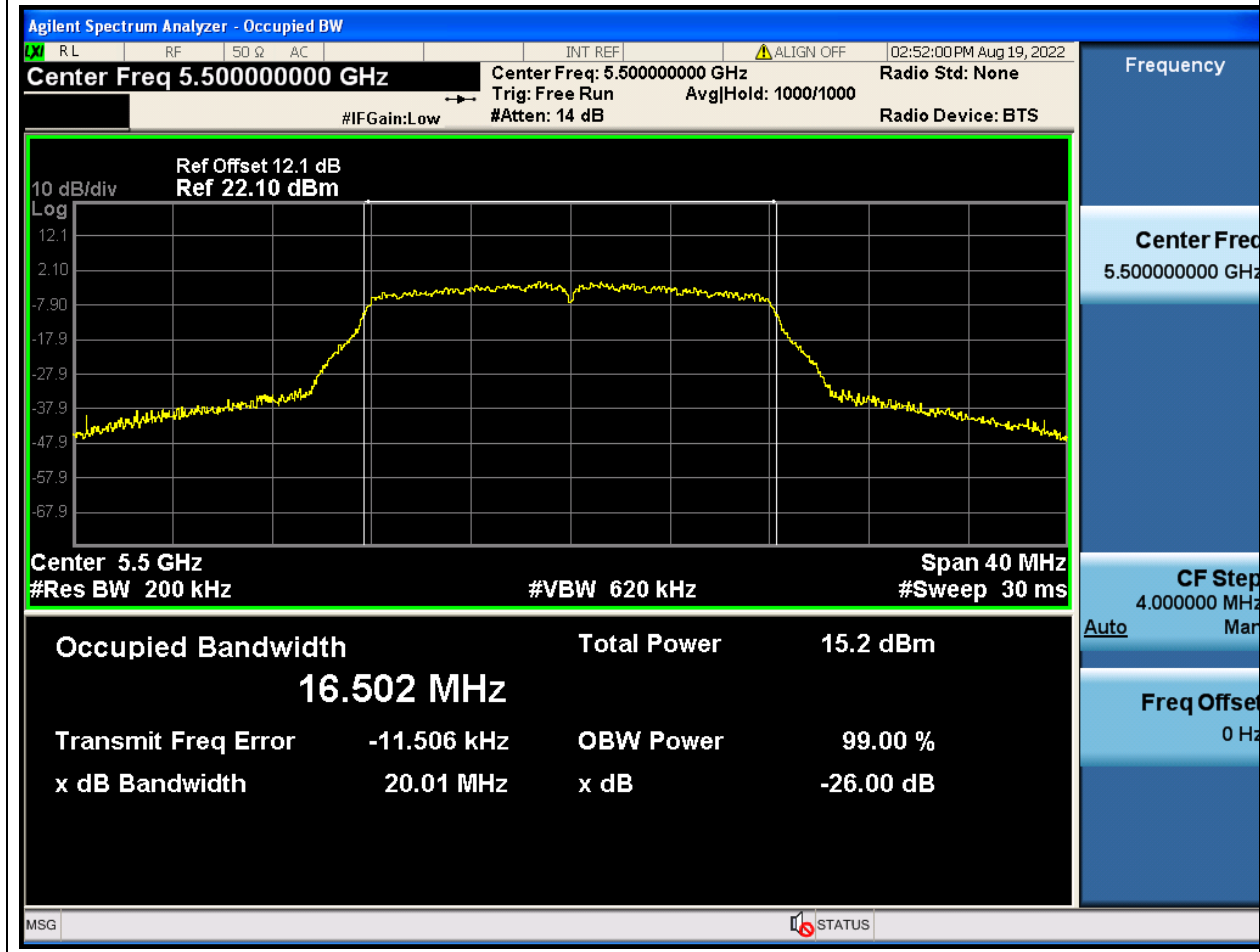

29. 802.11a_20M_U-NII-2C_L

29.1. A.2-26dB Bandwidth(NTNV)

Center Frequency (MHz)	XdB Down	RBW (MHz)	Detector	Limit (MHz)	XdB BandWidth (MHz)	Verdict
5500	26	0.2	Peak	0	20.009507	Unknown