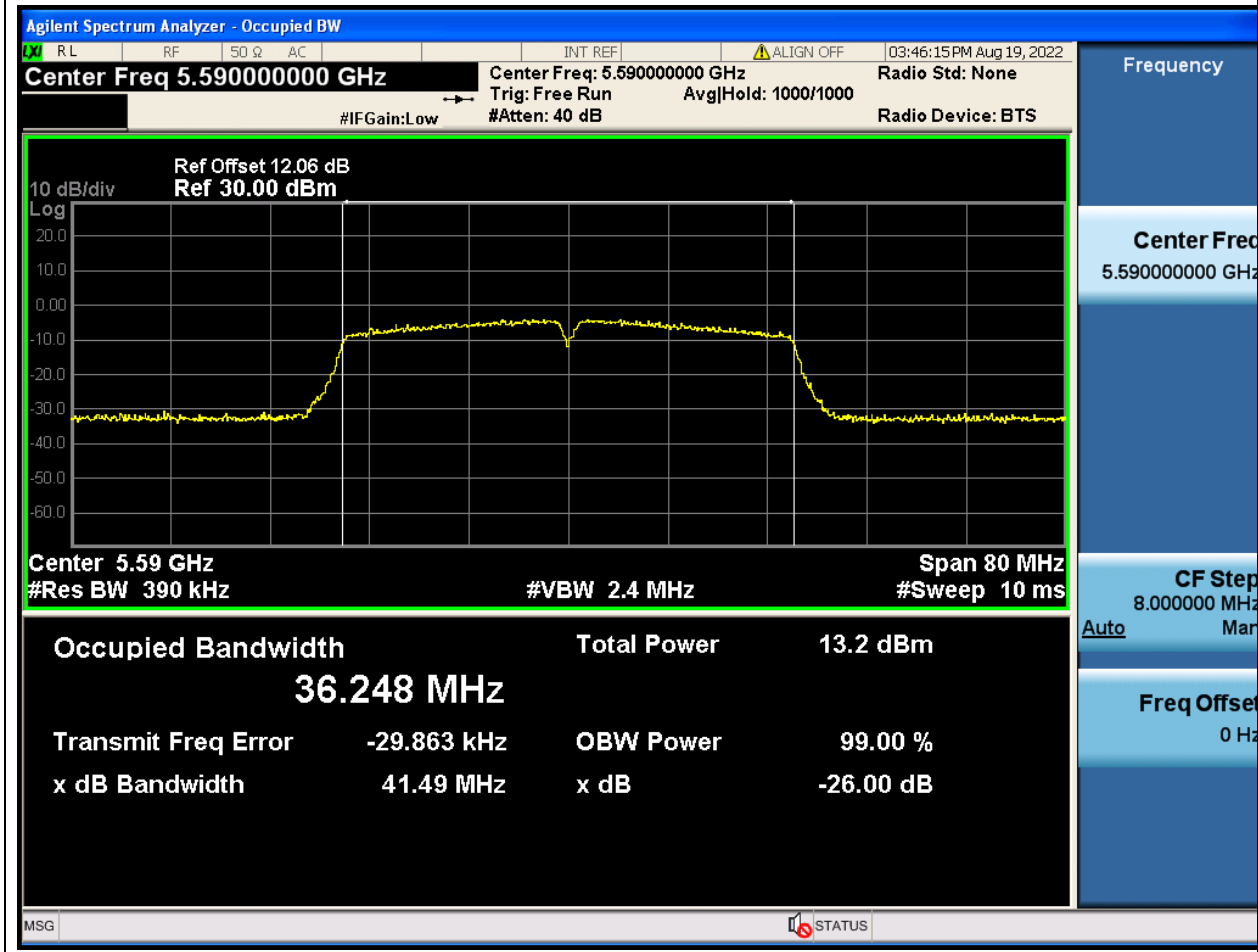

42. 802.11ac_40M_U-NII-2C_M

42.1. A.2.2-99% Bandwidth(NTNV)

Center Frequency (MHz)	OBW Power (%)	RBW (MHz)	Detector	Limit (MHz)	OBW (MHz)	Verdict
5590	99	0.39	Peak	0	36.248	Unknown