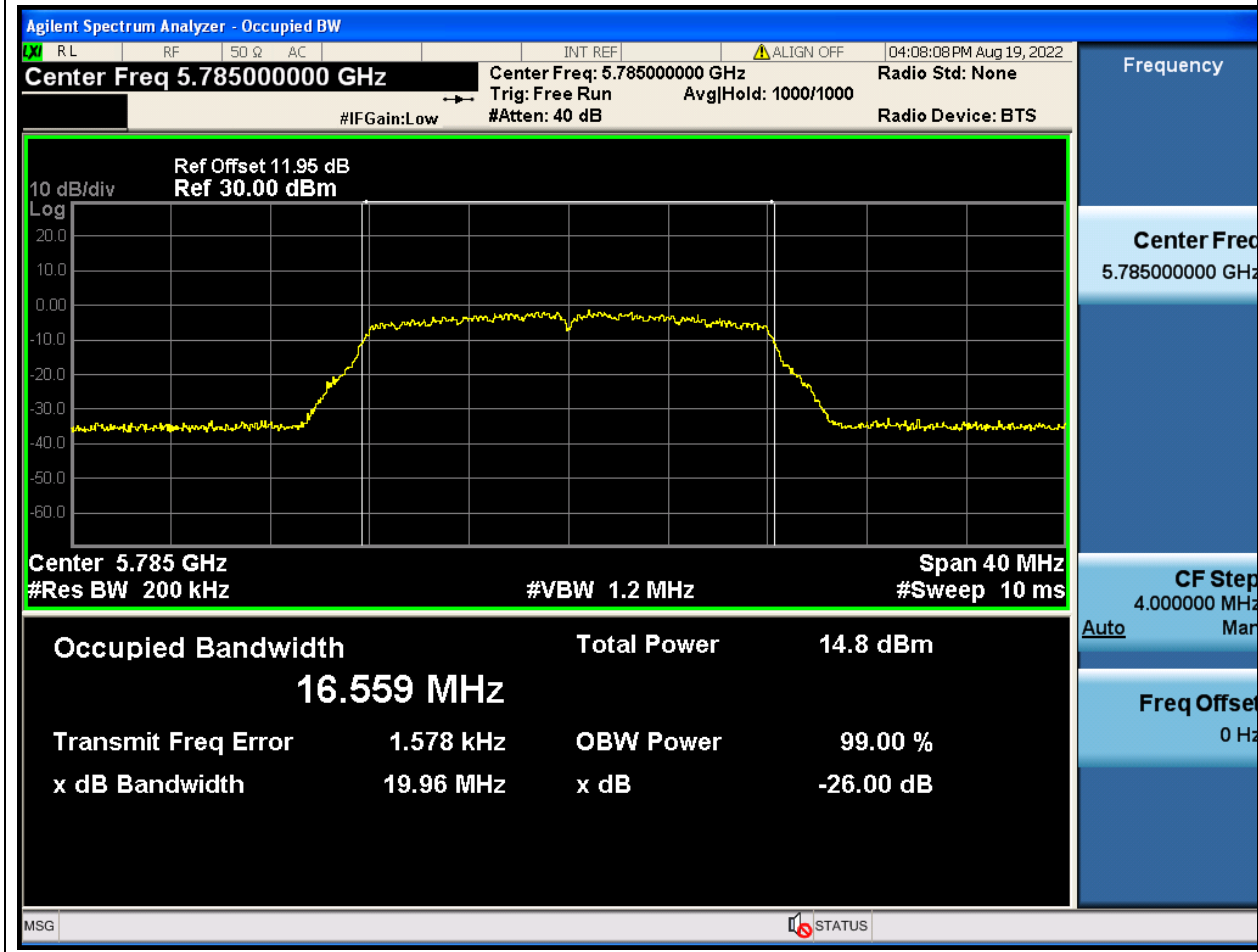

47. 802.11a_20M_U-NII-3_M

47.1. A.2.2-99% Bandwidth(NTNV)

Center Frequency (MHz)	OBW Power (%)	RBW (MHz)	Detector	Limit (MHz)	OBW (MHz)	Verdict
5785	99	0.2	Peak	0	16.558809	Unknown