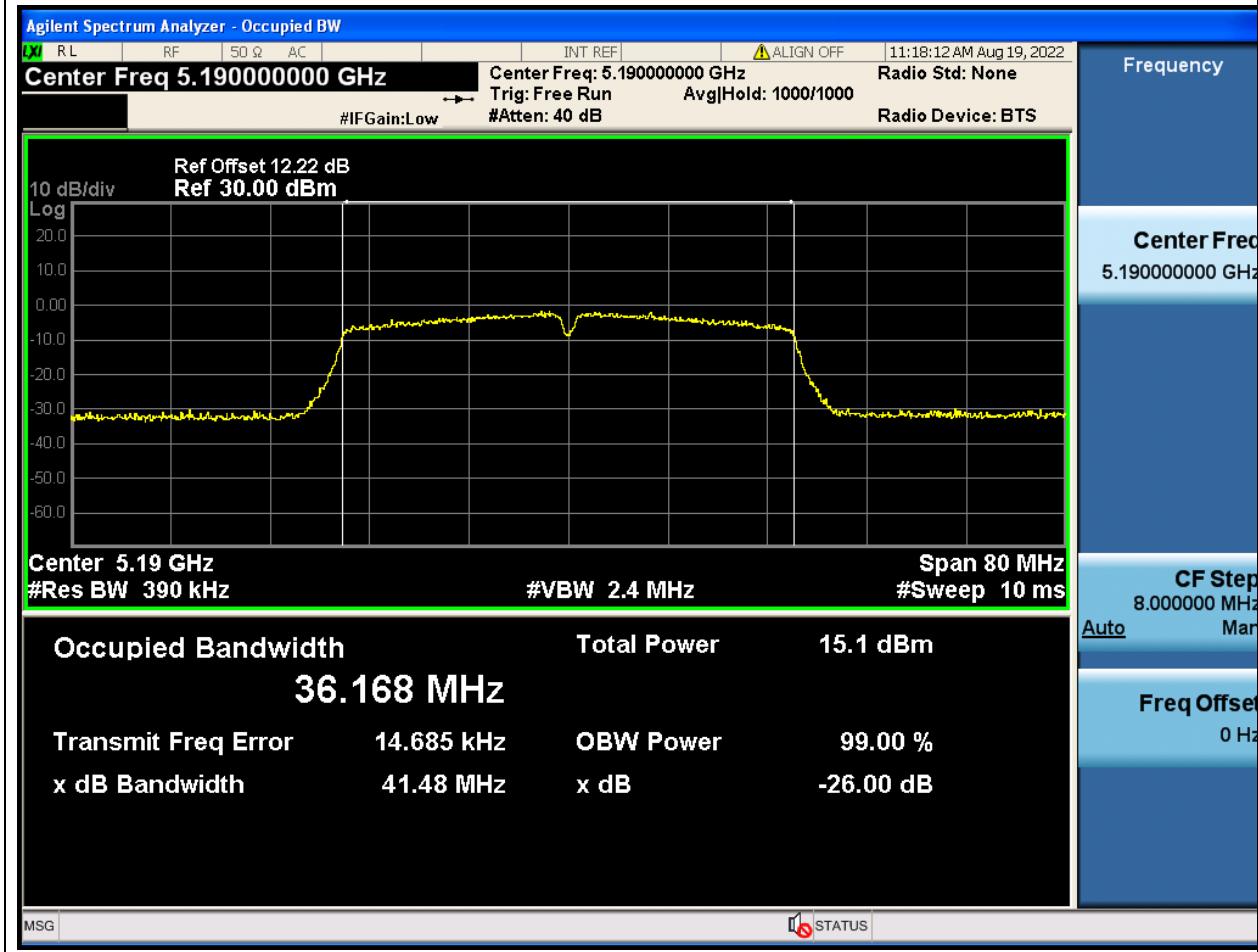

7. 802.11n_40M_U-NII-1_L

7.1. A.2.2-99% Bandwidth(NTNV)

Center Frequency (MHz)	OBW Power (%)	RBW (MHz)	Detector	Limit (MHz)	OBW (MHz)	Verdict
5190	99	0.39	Peak	0	36.168124	Unknown