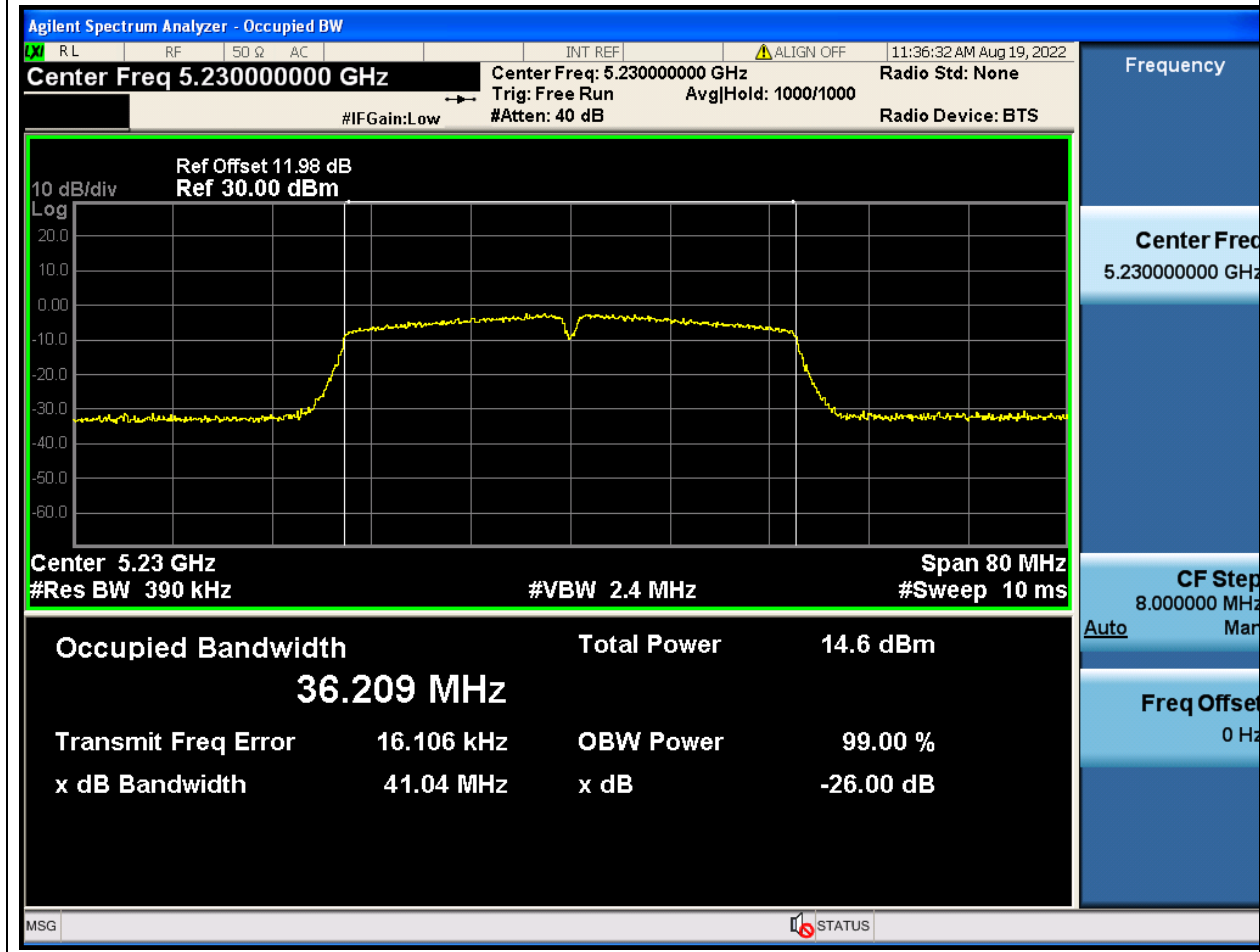

8. 802.11n_40M_U-NII-1_H

8.1. A.2.2-99% Bandwidth(NTNV)

Center Frequency (MHz)	OBW Power (%)	RBW (MHz)	Detector	Limit (MHz)	OBW (MHz)	Verdict
5230	99	0.39	Peak	0	36.209226	Unknown