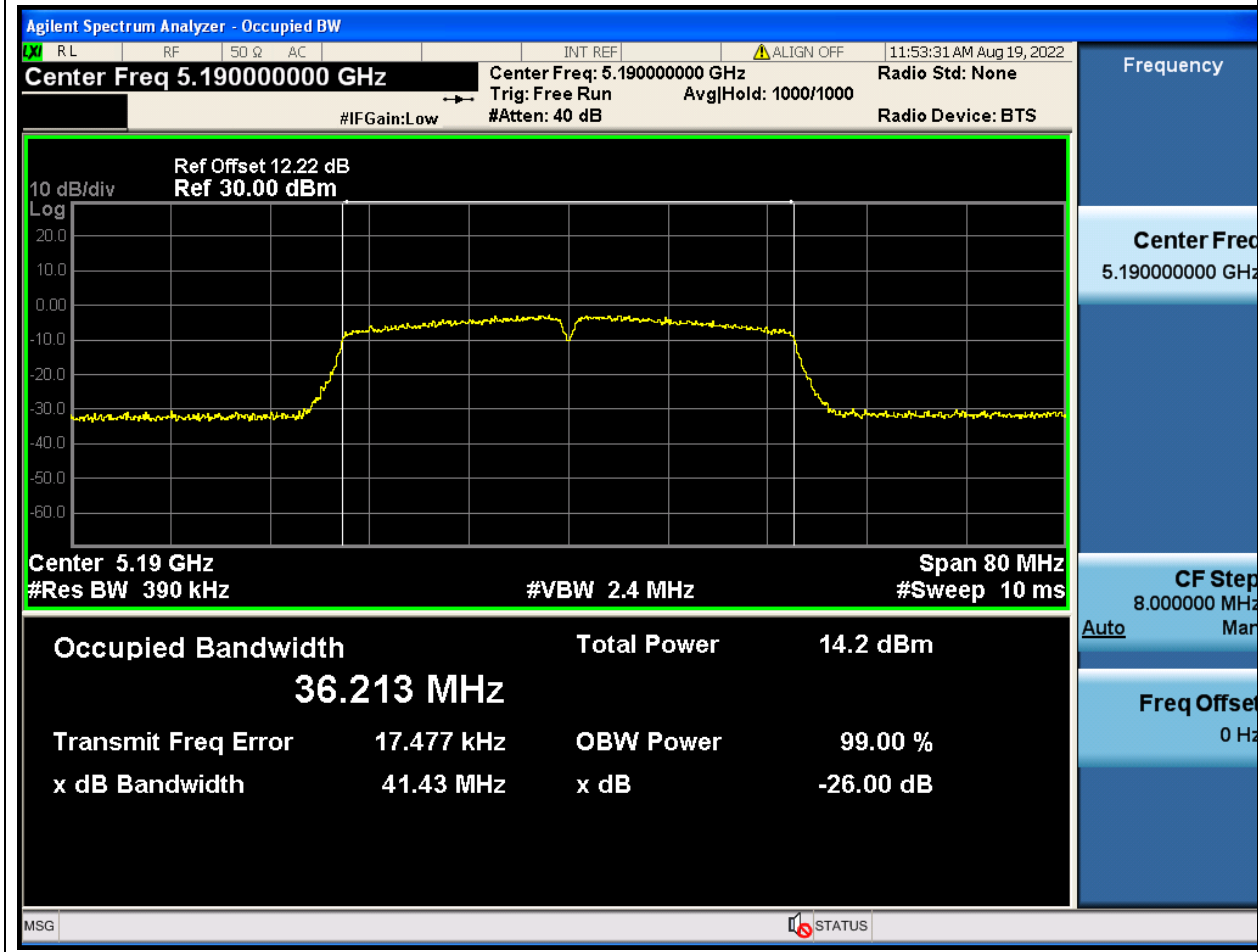

12. 802.11ac_40M_U-NII-1_L

12.1. A.2.2-99% Bandwidth(NTNV)

Center Frequency (MHz)	OBW Power (%)	RBW (MHz)	Detector	Limit (MHz)	OBW (MHz)	Verdict
5190	99	0.39	Peak	0	36.213289	Unknown