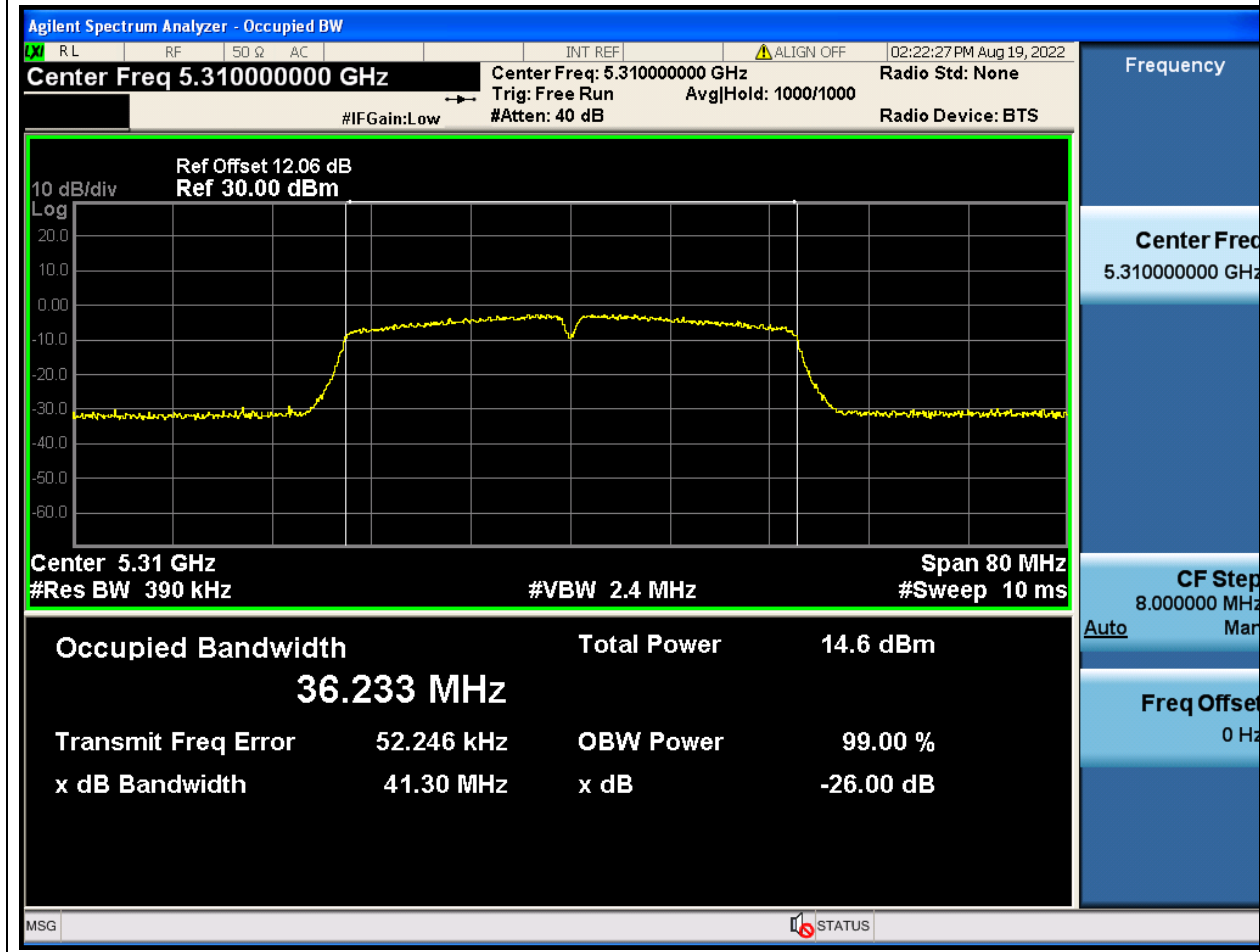

22. 802.11n_40M_U-NII-2A_H

22.1. A.2.2-99% Bandwidth(NTNV)

Center Frequency (MHz)	OBW Power (%)	RBW (MHz)	Detector	Limit (MHz)	OBW (MHz)	Verdict
5310	99	0.39	Peak	0	36.233338	Unknown