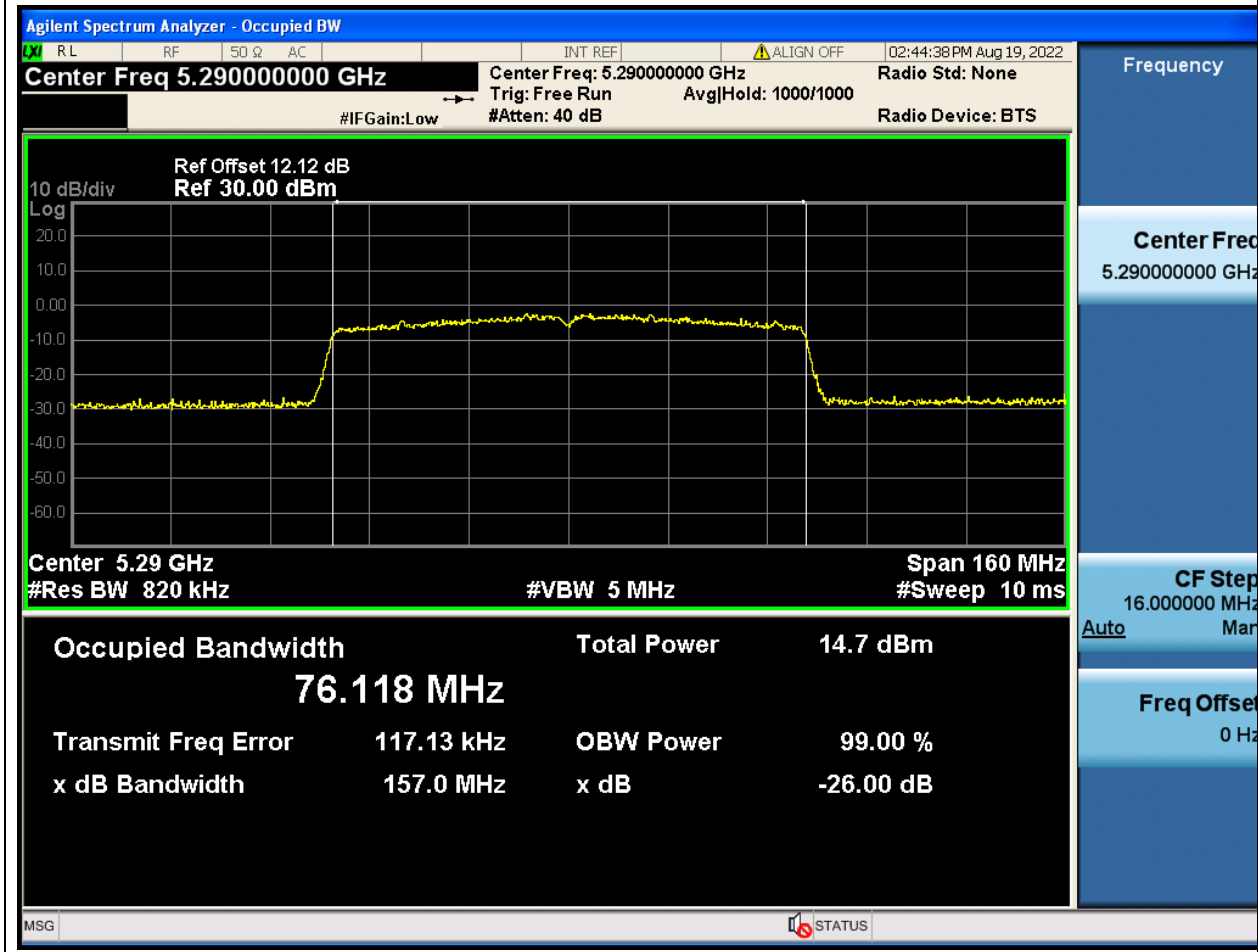

28. 802.11ac_80M_U-NII-2A_M

28.1. A.2.2-99% Bandwidth(NTNV)

Center Frequency (MHz)	OBW Power (%)	RBW (MHz)	Detector	Limit (MHz)	OBW (MHz)	Verdict
5290	99	0.82	Peak	0	76.117857	Unknown