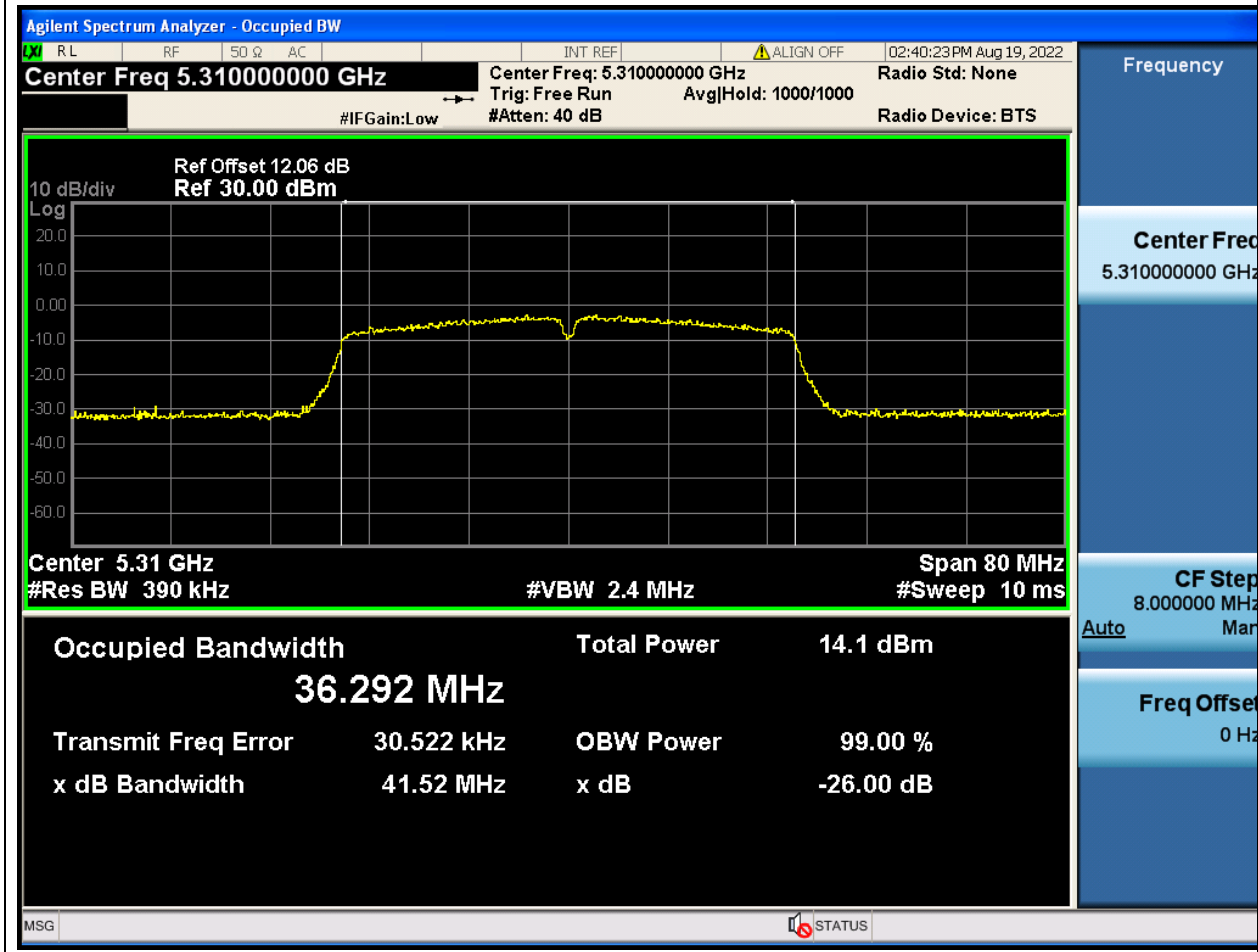

27. 802.11ac_40M_U-NII-2A_H

27.1. A.2.2-99% Bandwidth(NTNV)

Center Frequency (MHz)	OBW Power (%)	RBW (MHz)	Detector	Limit (MHz)	OBW (MHz)	Verdict
5310	99	0.39	Peak	0	36.291637	Unknown