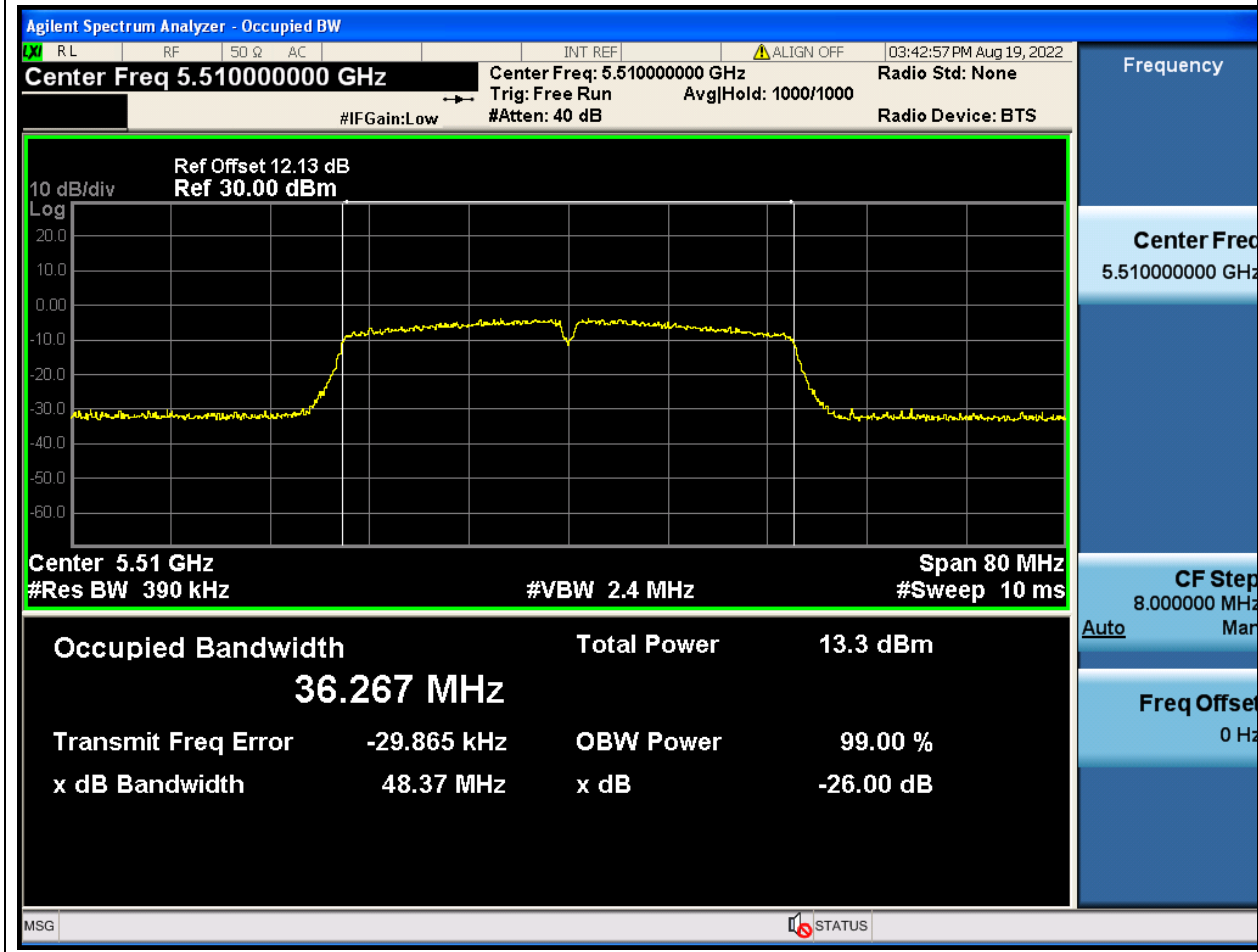

41. 802.11ac_40M_U-NII-2C_L

41.1. A.2.2-99% Bandwidth(NTNV)

Center Frequency (MHz)	OBW Power (%)	RBW (MHz)	Detector	Limit (MHz)	OBW (MHz)	Verdict
5510	99	0.39	Peak	0	36.267213	Unknown