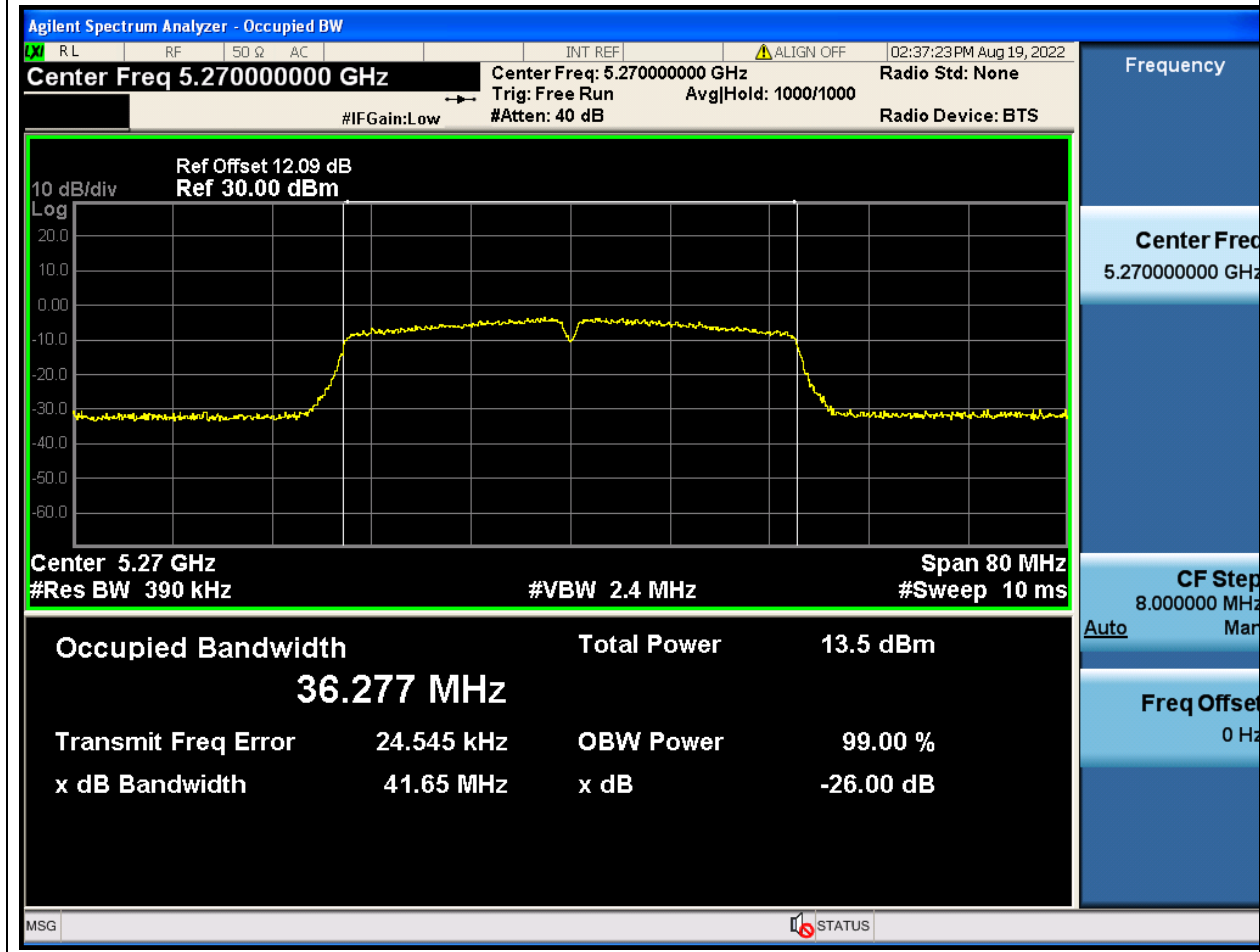

26. 802.11ac_40M_U-NII-2A_L

26.1. A.2.2-99% Bandwidth(NTNV)

Center Frequency (MHz)	OBW Power (%)	RBW (MHz)	Detector	Limit (MHz)	OBW (MHz)	Verdict
5270	99	0.39	Peak	0	36.27682	Unknown