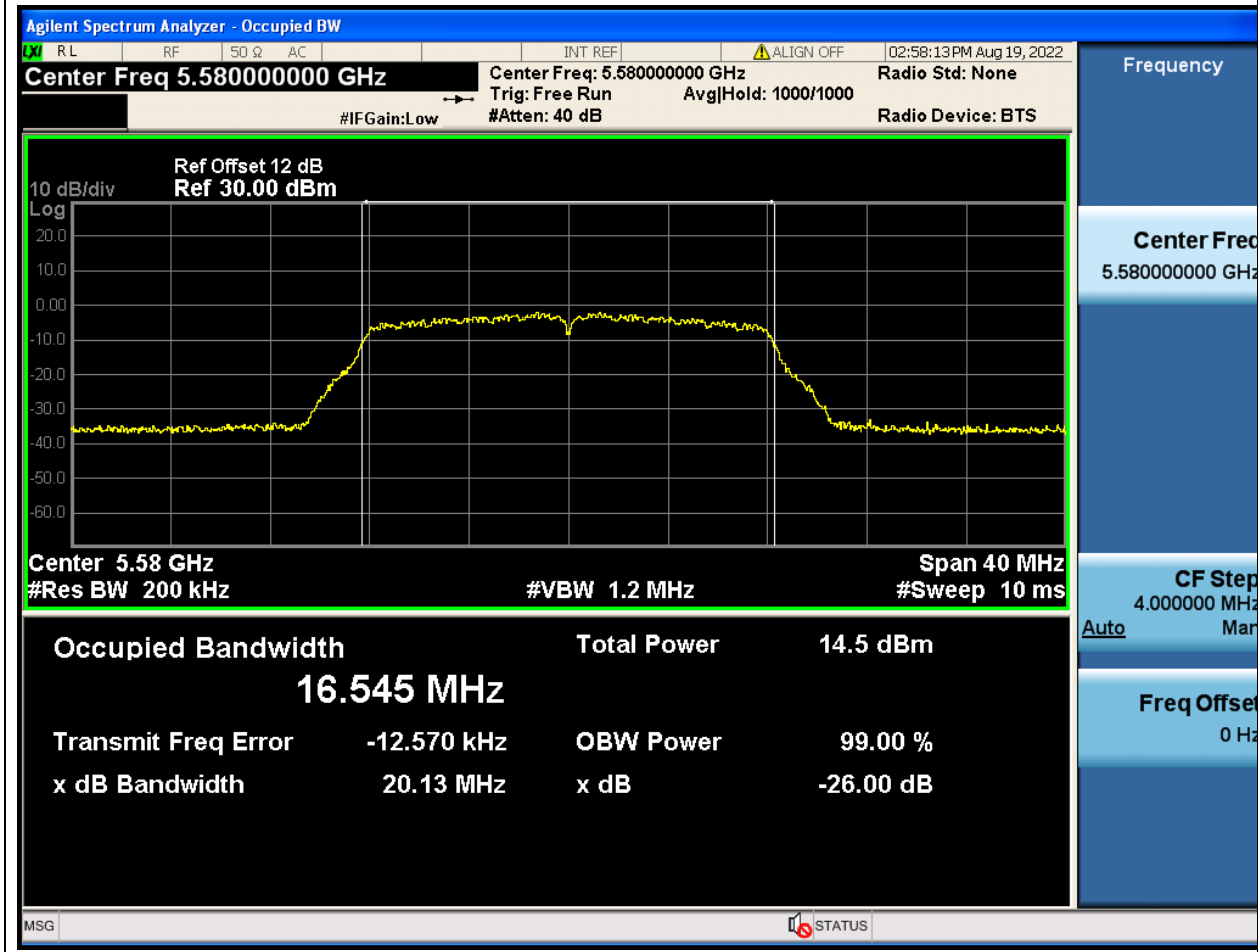

30. 802.11a_20M_U-NII-2C_M

30.1. A.2.2-99% Bandwidth(NTNV)

Center Frequency (MHz)	OBW Power (%)	RBW (MHz)	Detector	Limit (MHz)	OBW (MHz)	Verdict
5580	99	0.2	Peak	0	16.54527	Unknown