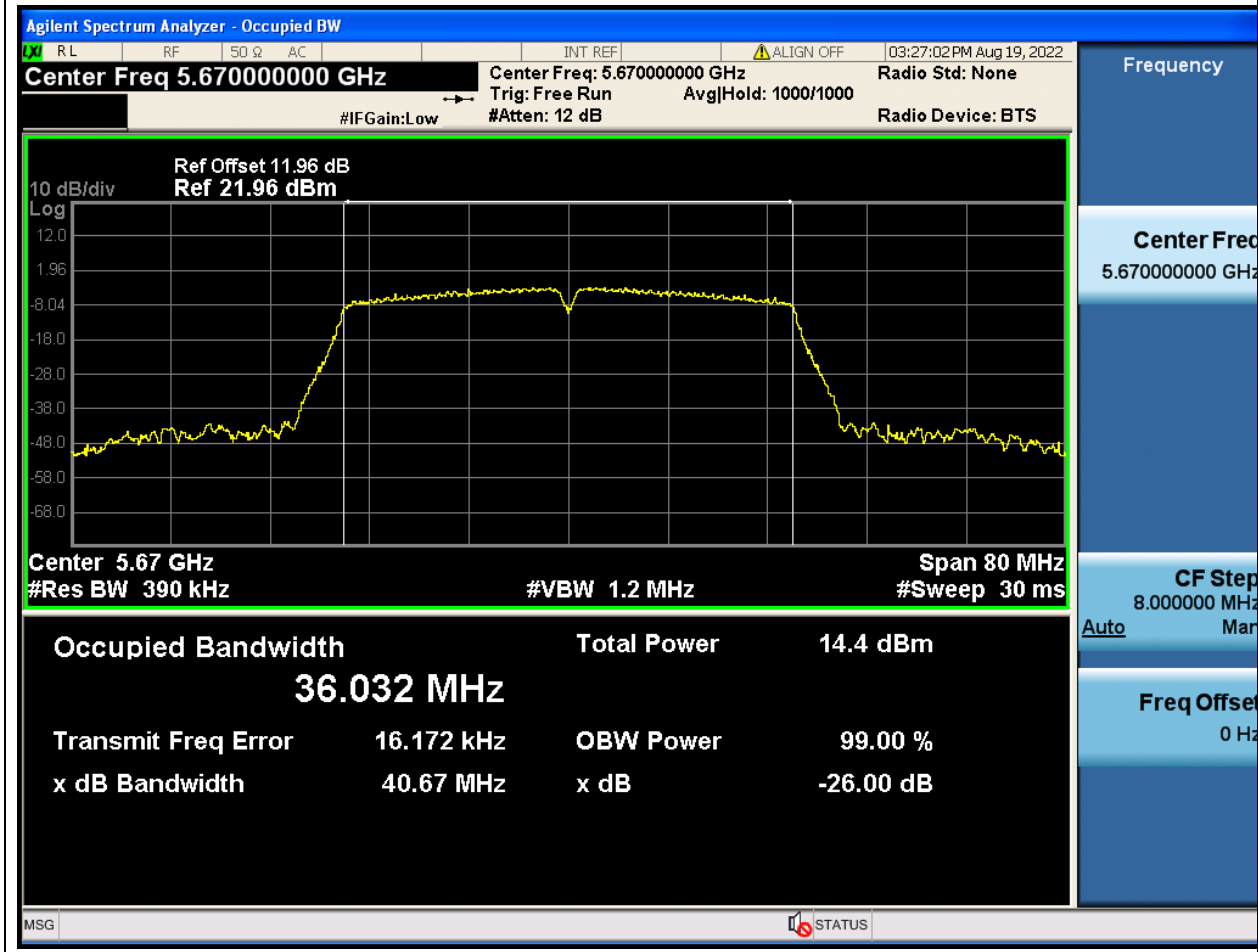

37. 802.11n_40M_U-NII-2C_H

37.1. A.2-26dB Bandwidth(NTNV)

Center Frequency (MHz)	XdB Down	RBW (MHz)	Detector	Limit (MHz)	XdB BandWidth (MHz)	Verdict
5670	26	0.39	Peak	0	40.666306	Unknown