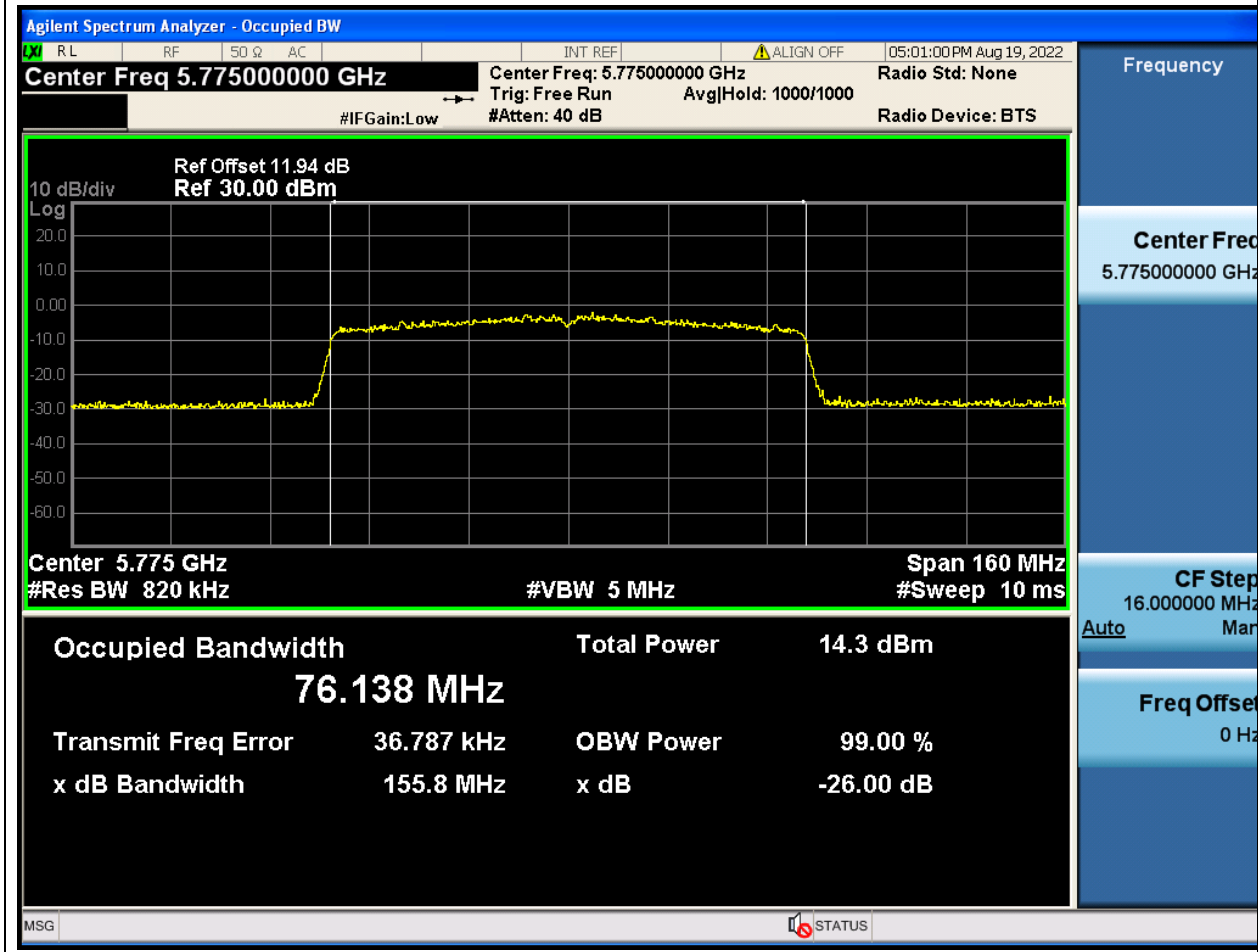

59. 802.11ac_80M_U-NII-3_M

59.1. A.2.2-99% Bandwidth(NTNV)

Center Frequency (MHz)	OBW Power (%)	RBW (MHz)	Detector	Limit (MHz)	OBW (MHz)	Verdict
5775	99	0.82	Peak	0	76.137513	Unknown