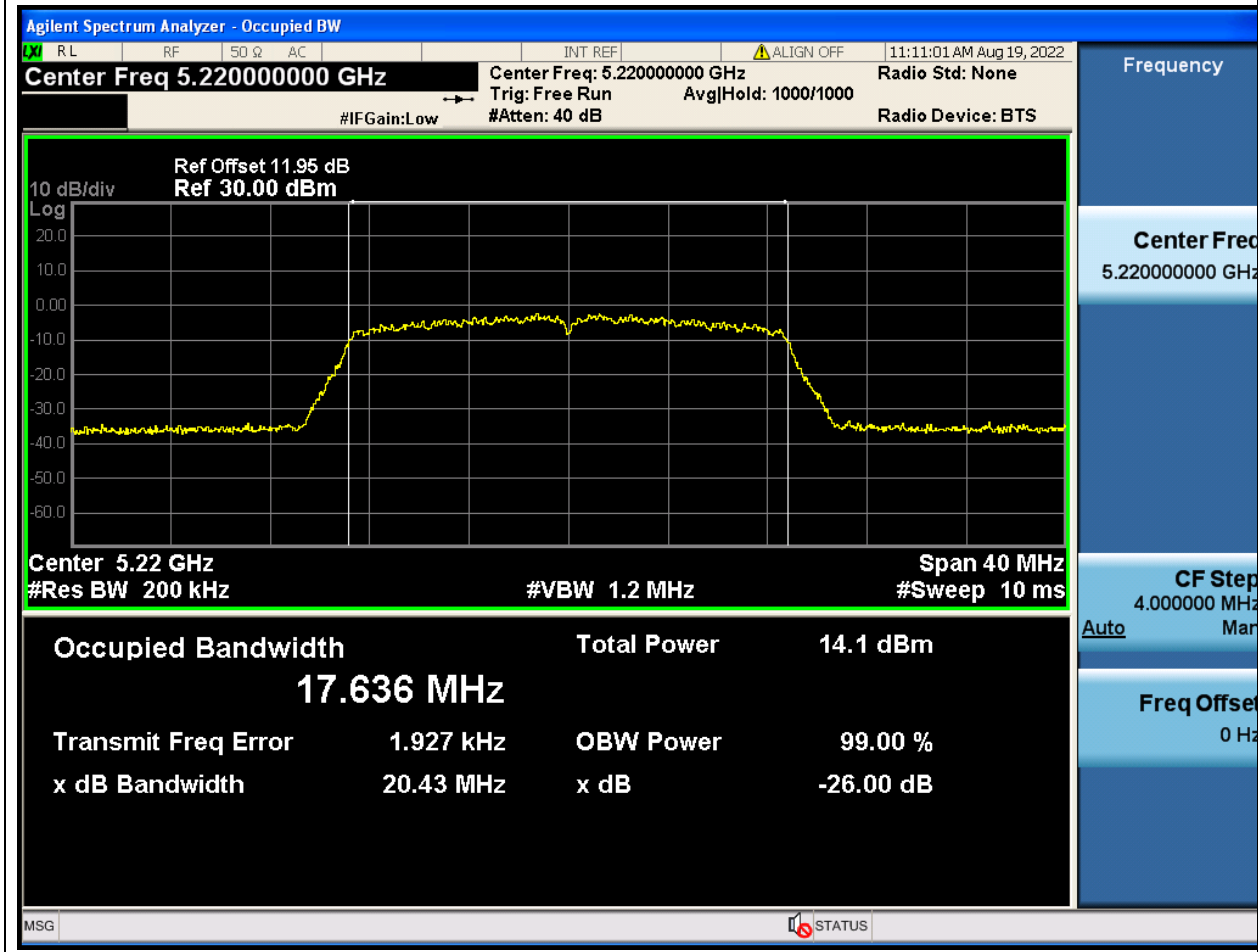

5. 802.11n_20M_U-NII-1_M

5.1. A.2.2-99% Bandwidth(NTNV)

Center Frequency (MHz)	OBW Power (%)	RBW (MHz)	Detector	Limit (MHz)	OBW (MHz)	Verdict
5220	99	0.2	Peak	0	17.636213	Unknown