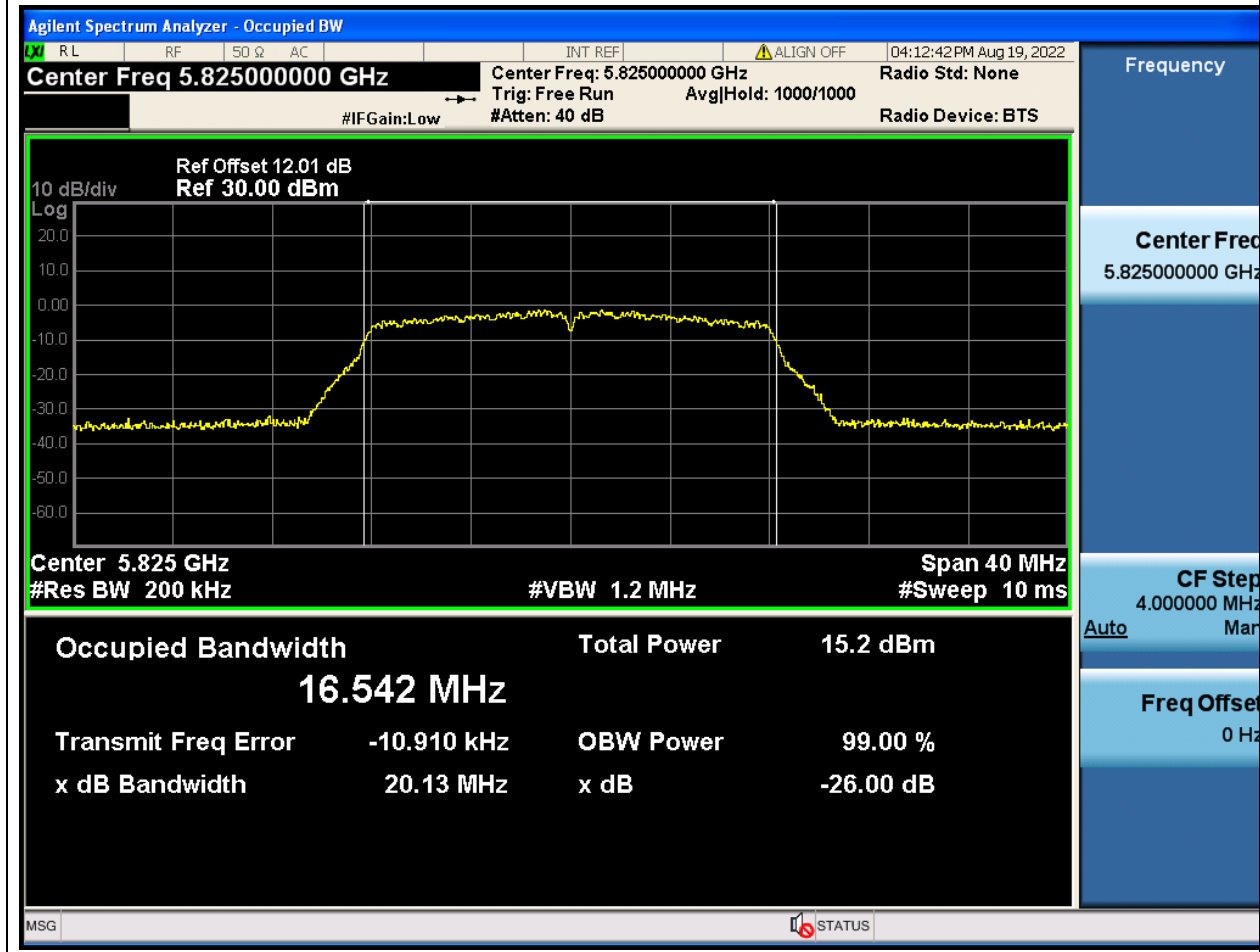

48. 802.11a_20M_U-NII-3_H

48.1. A.2.2-99% Bandwidth(NTNV)

Center Frequency (MHz)	OBW Power (%)	RBW (MHz)	Detector	Limit (MHz)	OBW (MHz)	Verdict
5825	99	0.2	Peak	0	16.541707	Unknown