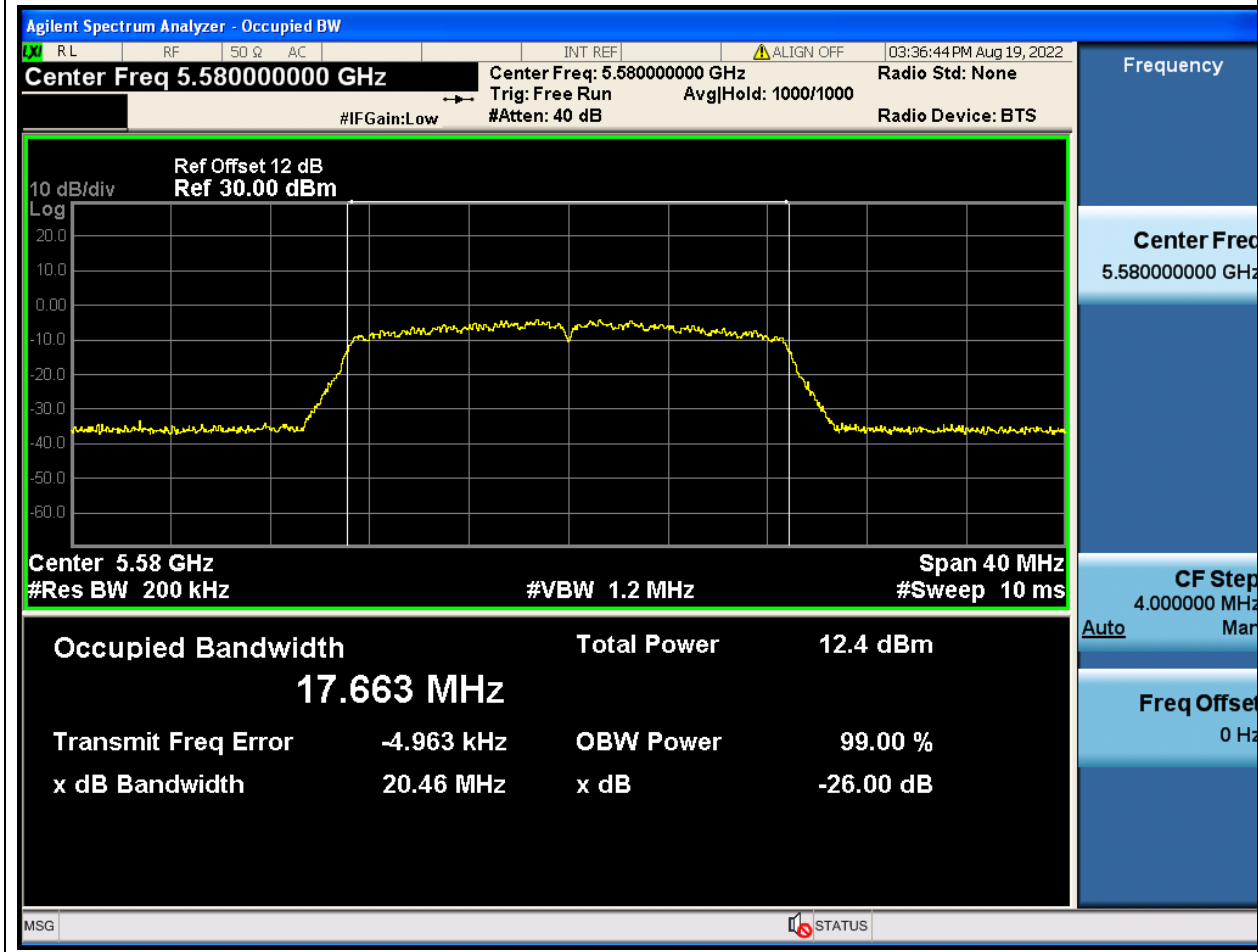

39. 802.11ac_20M_U-NII-2C_M

39.1. A.2.2-99% Bandwidth(NTNV)

Center Frequency (MHz)	OBW Power (%)	RBW (MHz)	Detector	Limit (MHz)	OBW (MHz)	Verdict
5580	99	0.2	Peak	0	17.66296	Unknown