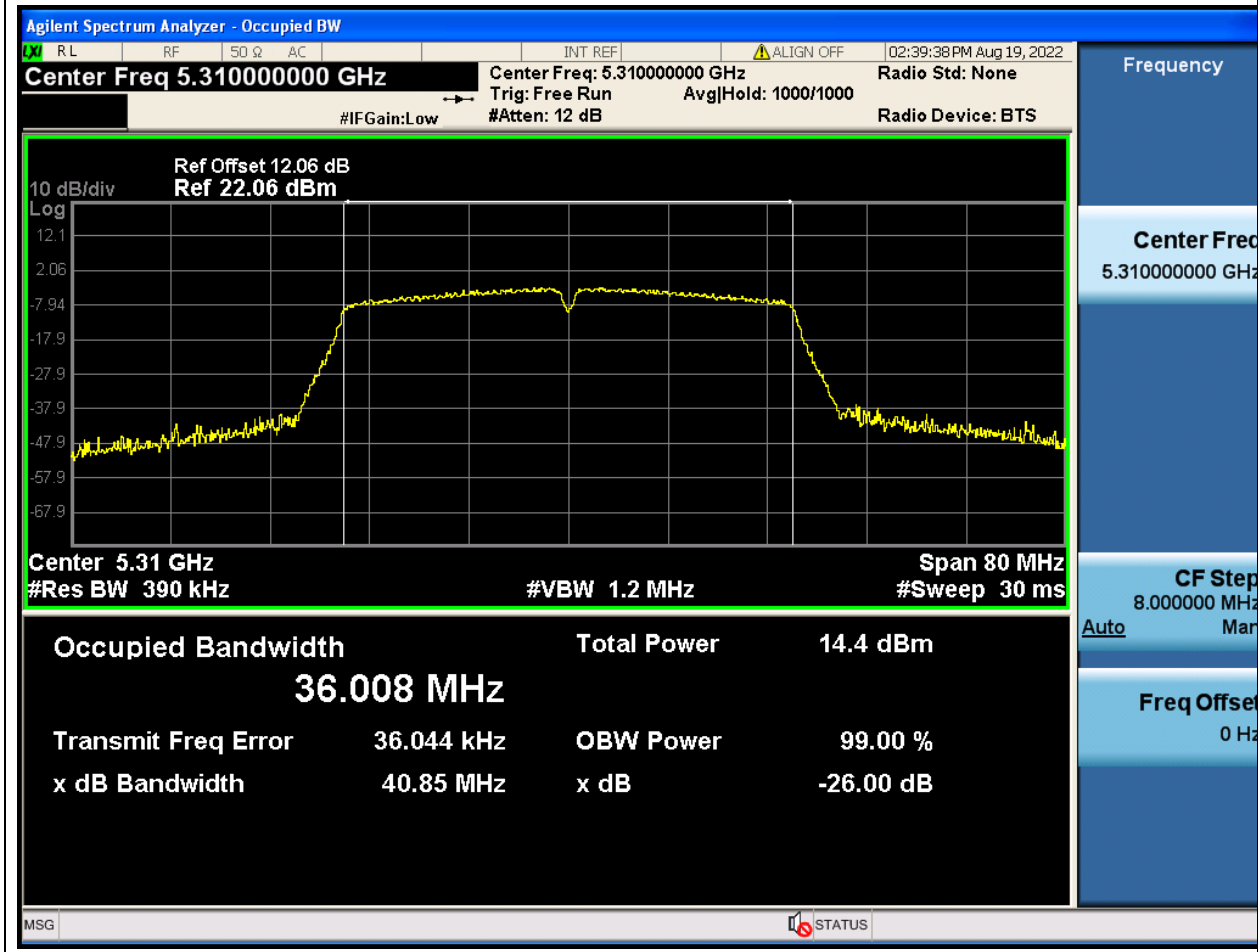

27. 802.11ac_40M_U-NII-2A_H

27.1. A.2-26dB Bandwidth(NTNV)

Center Frequency (MHz)	XdB Down	RBW (MHz)	Detector	Limit (MHz)	XdB BandWidth (MHz)	Verdict
5310	26	0.39	Peak	0	40.85339	Unknown