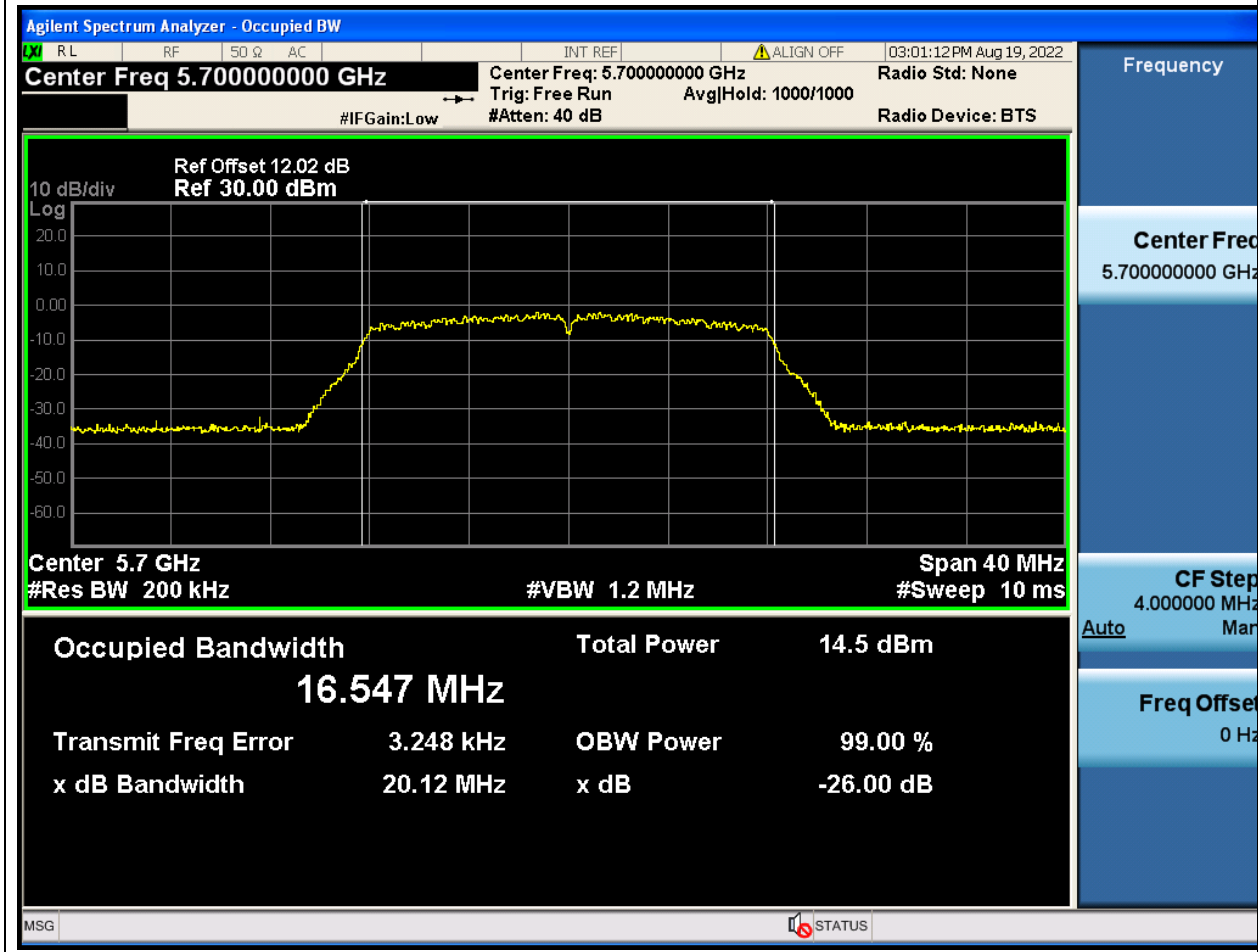

31. 802.11a_20M_U-NII-2C_H

31.1. A.2.2-99% Bandwidth(NTNV)

Center Frequency (MHz)	OBW Power (%)	RBW (MHz)	Detector	Limit (MHz)	OBW (MHz)	Verdict
5700	99	0.2	Peak	0	16.546781	Unknown