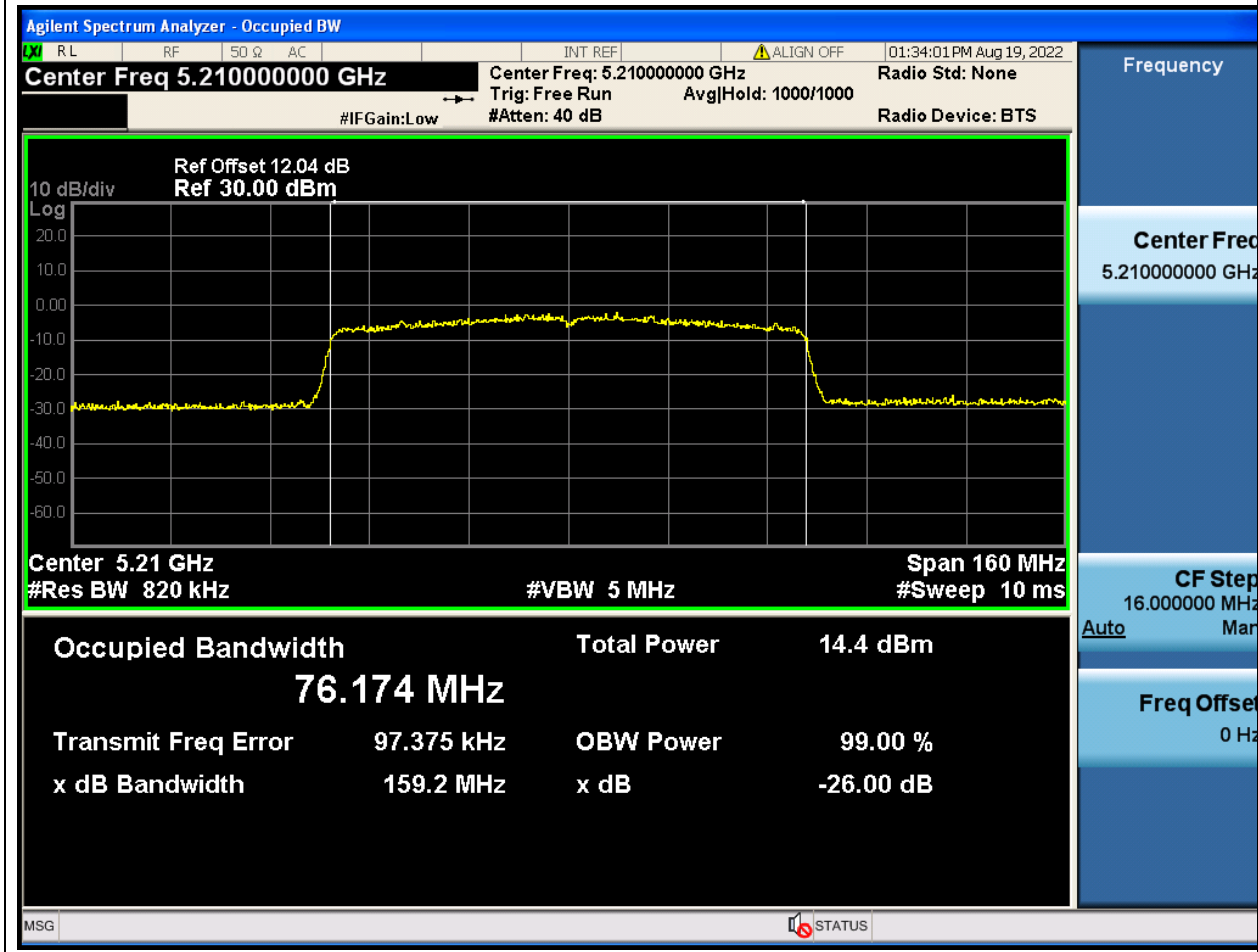

14. 802.11ac_80M_U-NII-1_M

14.1. A.2.2-99% Bandwidth(NTNV)

Center Frequency (MHz)	OBW Power (%)	RBW (MHz)	Detector	Limit (MHz)	OBW (MHz)	Verdict
5210	99	0.82	Peak	0	76.173849	Unknown