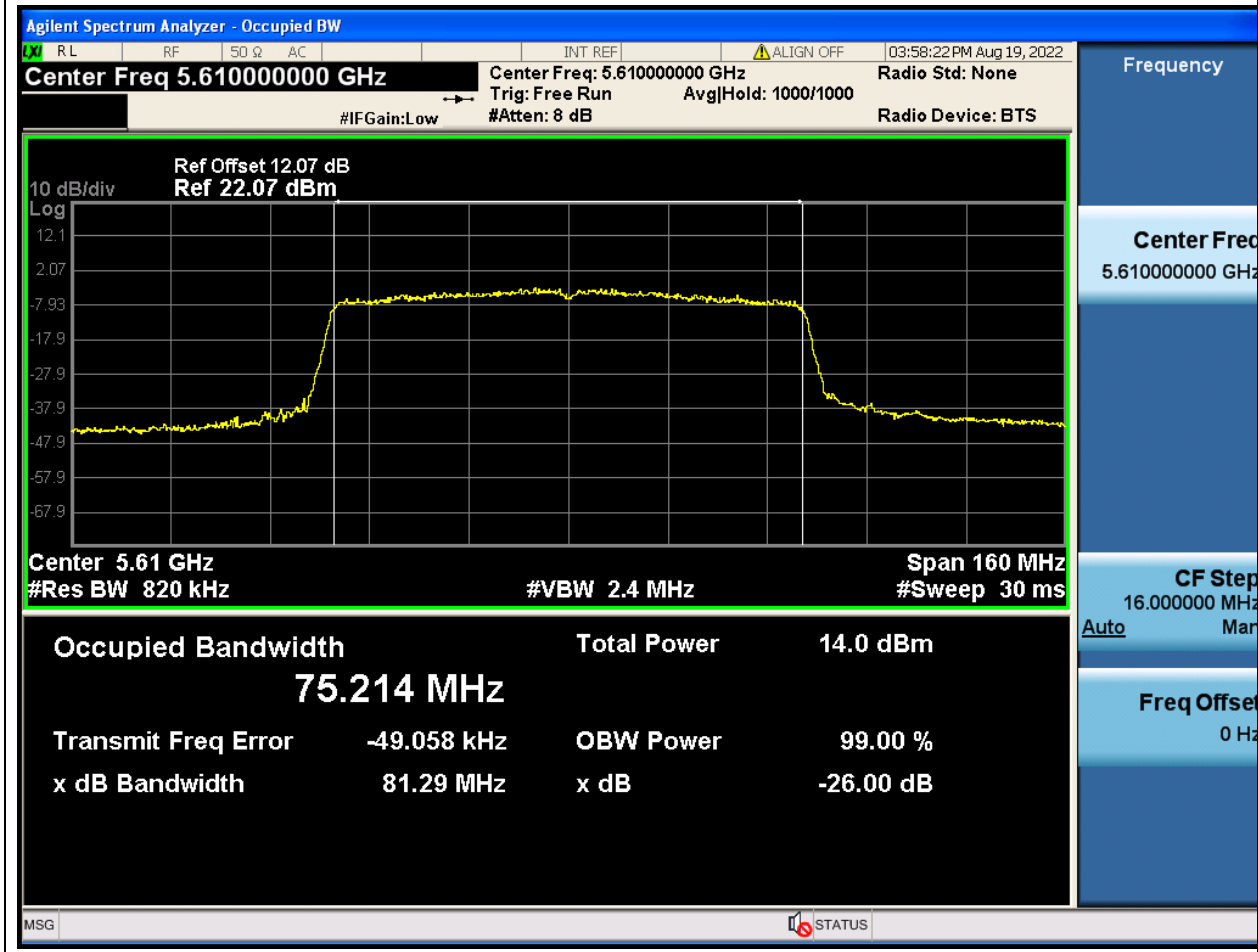

45. 802.11ac_80M_U-NII-2C_M

45.1. A.2-26dB Bandwidth(NTNV)

Center Frequency (MHz)	XdB Down	RBW (MHz)	Detector	Limit (MHz)	XdB BandWidth (MHz)	Verdict
5610	26	0.82	Peak	0	81.286117	Unknown