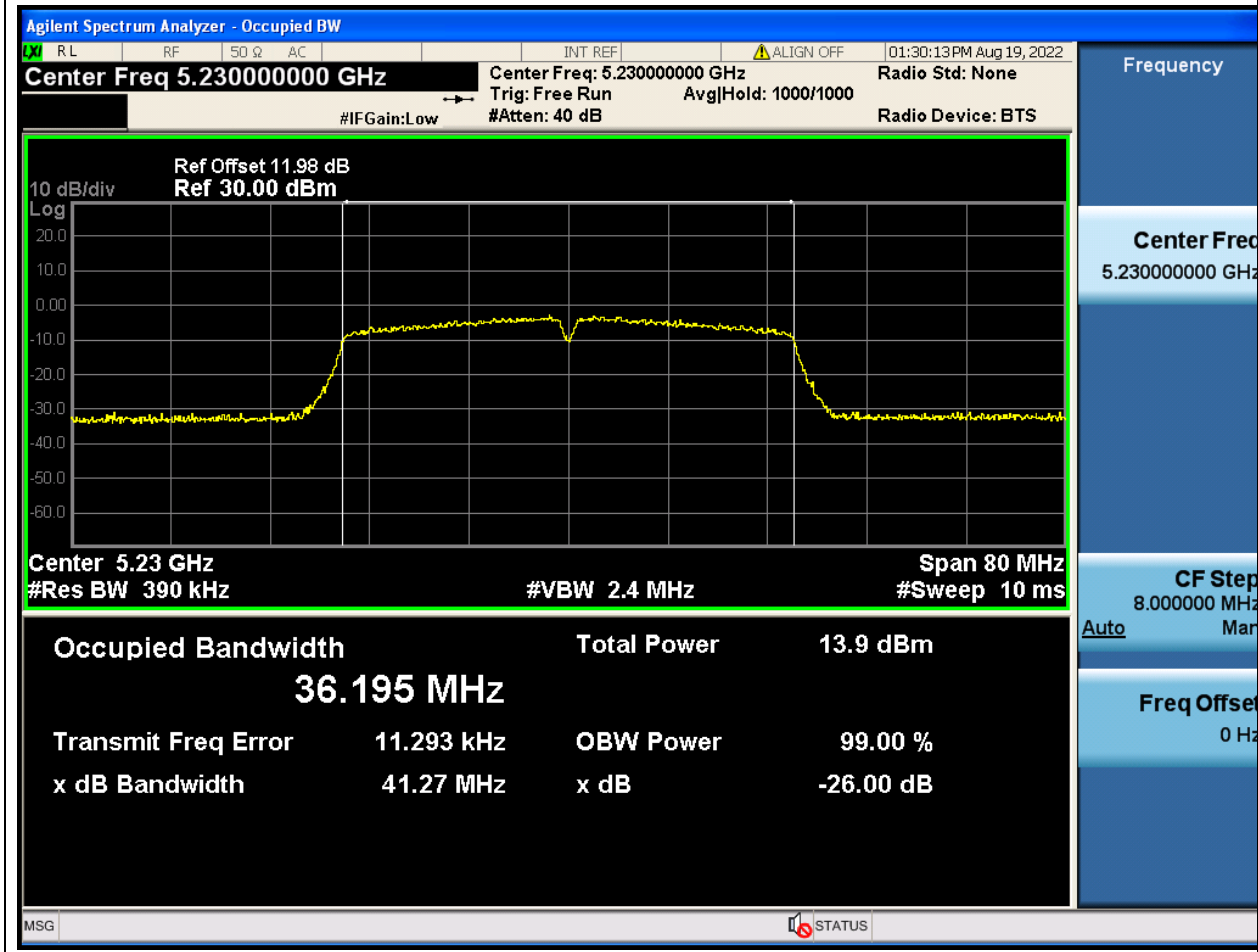

13. 802.11ac_40M_U-NII-1_H

13.1. A.2.2-99% Bandwidth(NTNV)

Center Frequency (MHz)	OBW Power (%)	RBW (MHz)	Detector	Limit (MHz)	OBW (MHz)	Verdict
5230	99	0.39	Peak	0	36.195369	Unknown