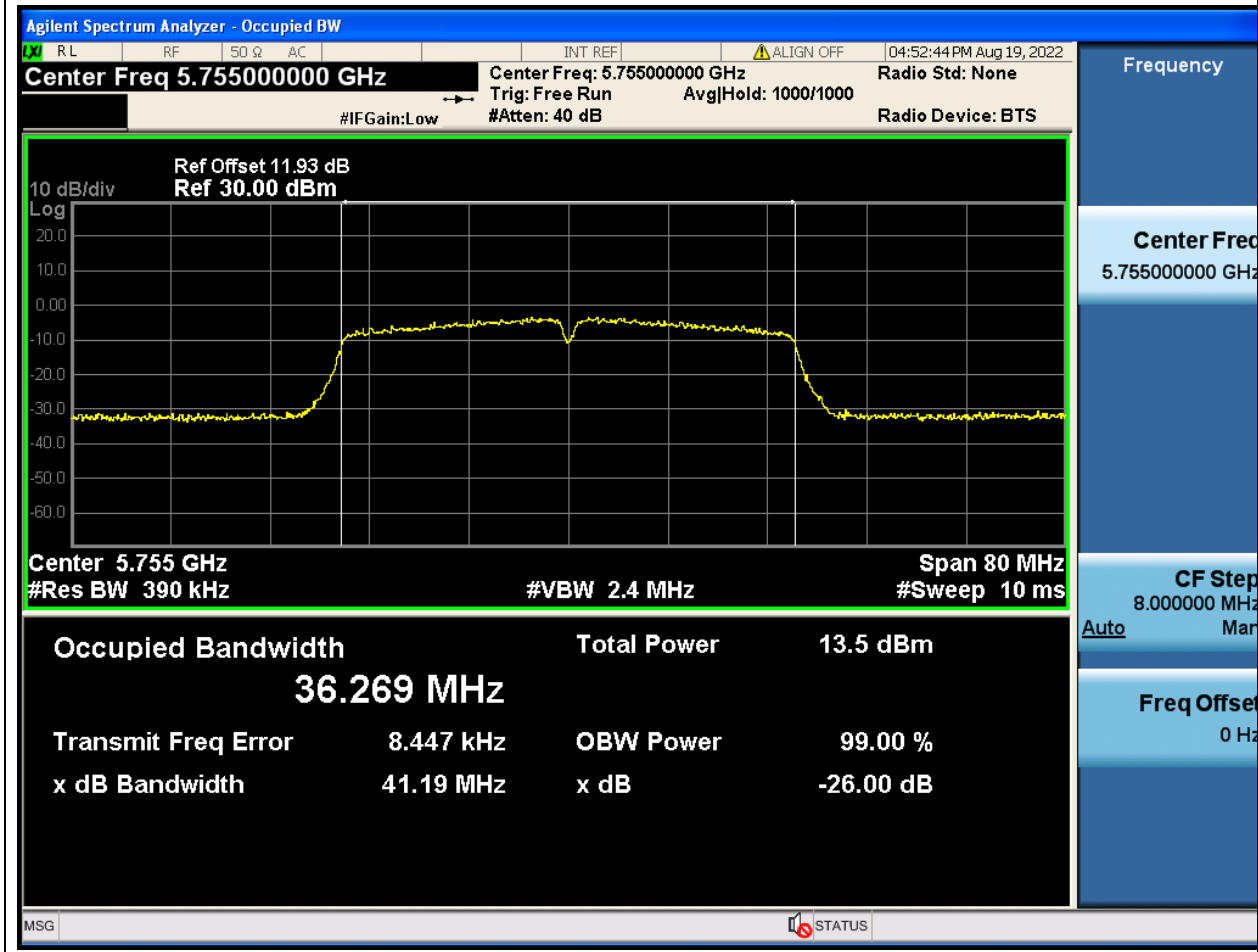

57. 802.11ac_40M_U-NII-3_L

57.1. A.2.2-99% Bandwidth(NTNV)

Center Frequency (MHz)	OBW Power (%)	RBW (MHz)	Detector	Limit (MHz)	OBW (MHz)	Verdict
5755	99	0.39	Peak	0	36.268816	Unknown