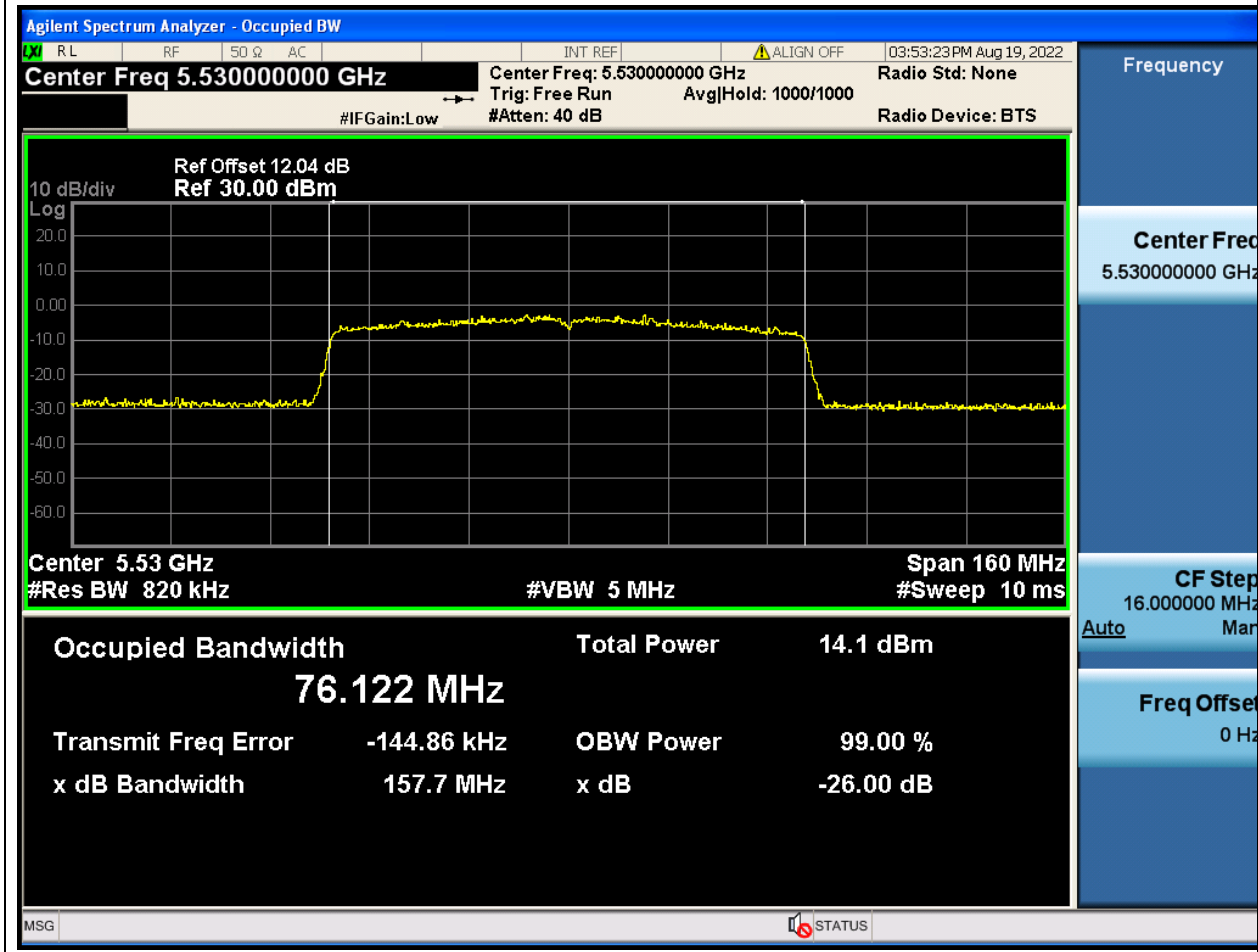

44. 802.11ac_80M_U-NII-2C_L

44.1. A.2.2-99% Bandwidth(NTNV)

Center Frequency (MHz)	OBW Power (%)	RBW (MHz)	Detector	Limit (MHz)	OBW (MHz)	Verdict
5530	99	0.82	Peak	0	76.121947	Unknown