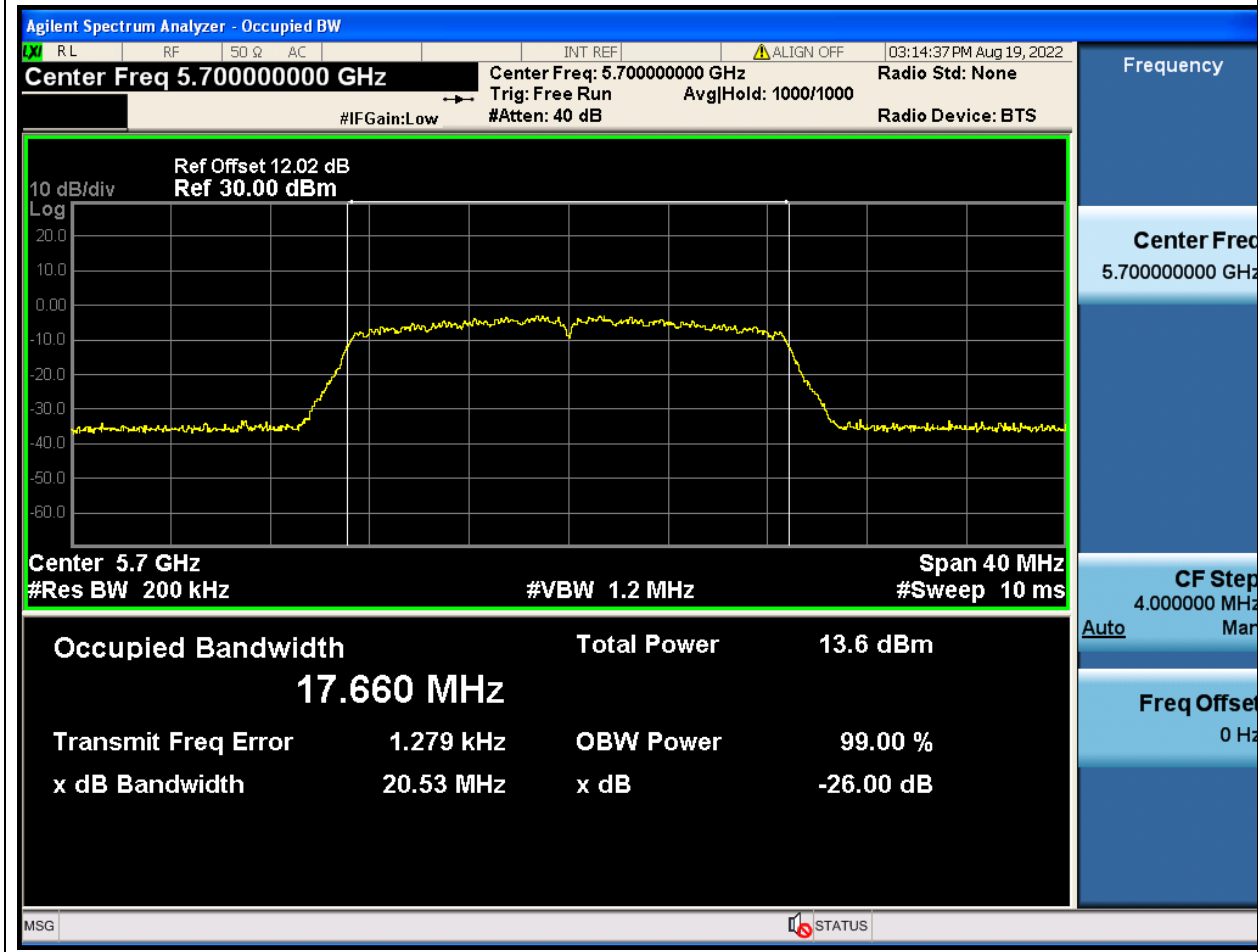

34. 802.11n_20M_U-NII-2C_H

34.1. A.2.2-99% Bandwidth(NTNV)

Center Frequency (MHz)	OBW Power (%)	RBW (MHz)	Detector	Limit (MHz)	OBW (MHz)	Verdict
5700	99	0.2	Peak	0	17.660374	Unknown