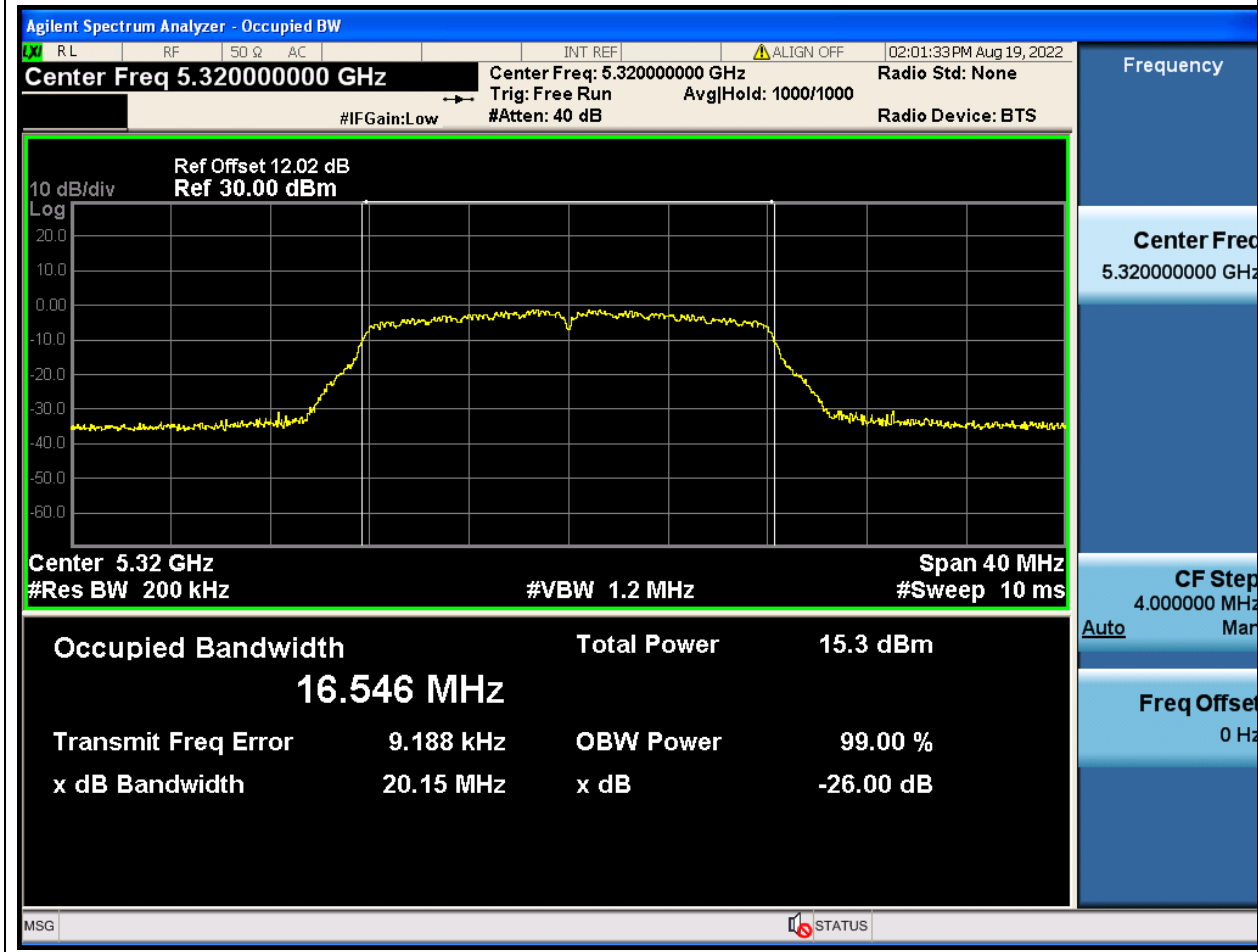

17. 802.11a_20M_U-NII-2A_H

17.1. A.2.2-99% Bandwidth(NTNV)

Center Frequency (MHz)	OBW Power (%)	RBW (MHz)	Detector	Limit (MHz)	OBW (MHz)	Verdict
5320	99	0.2	Peak	0	16.545976	Unknown