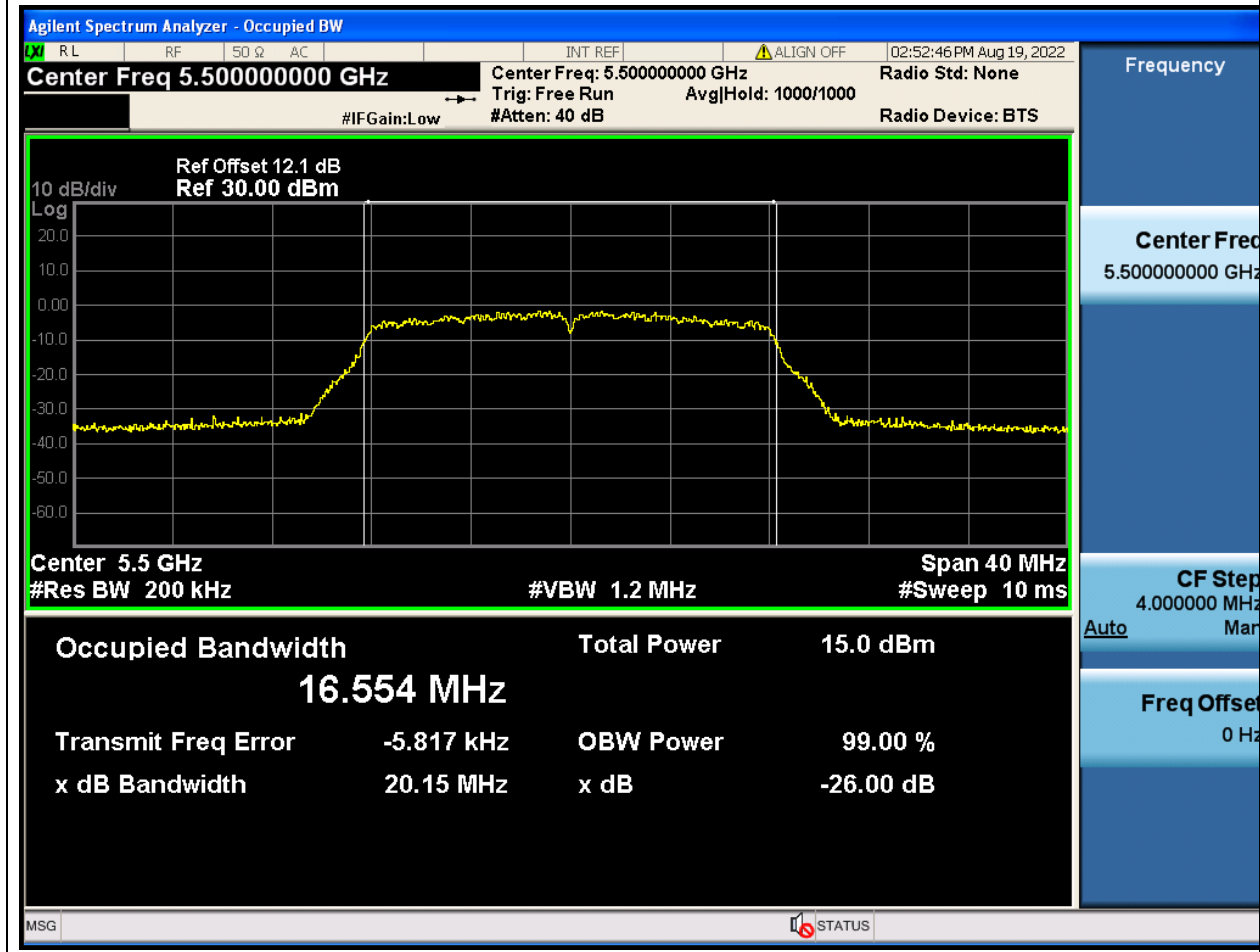

29. 802.11a_20M_U-NII-2C_L

29.1. A.2.2-99% Bandwidth(NTNV)

Center Frequency (MHz)	OBW Power (%)	RBW (MHz)	Detector	Limit (MHz)	OBW (MHz)	Verdict
5500	99	0.2	Peak	0	16.554457	Unknown