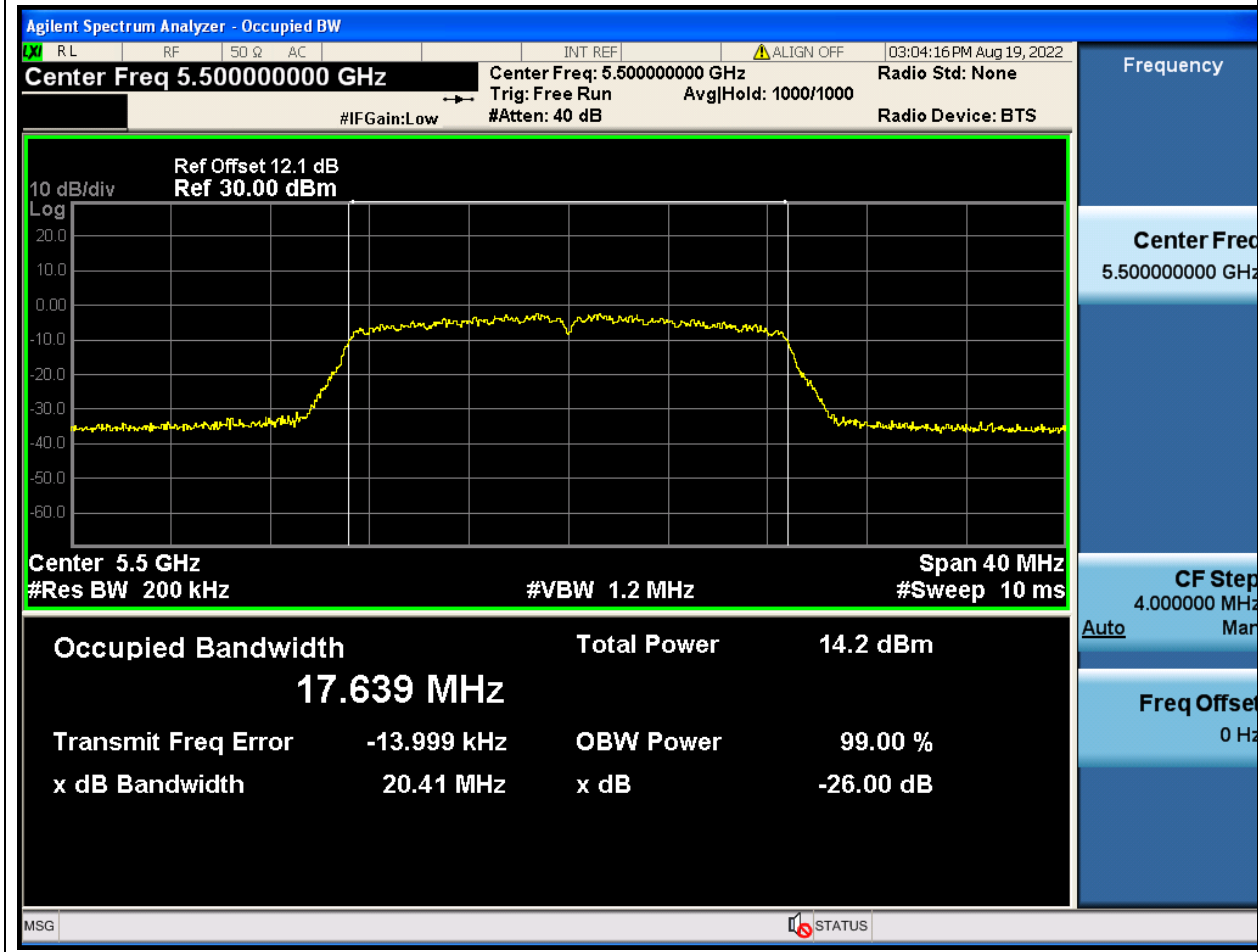

32. 802.11n_20M_U-NII-2C_L

32.1. A.2.2-99% Bandwidth(NTNV)

Center Frequency (MHz)	OBW Power (%)	RBW (MHz)	Detector	Limit (MHz)	OBW (MHz)	Verdict
5500	99	0.2	Peak	0	17.639382	Unknown