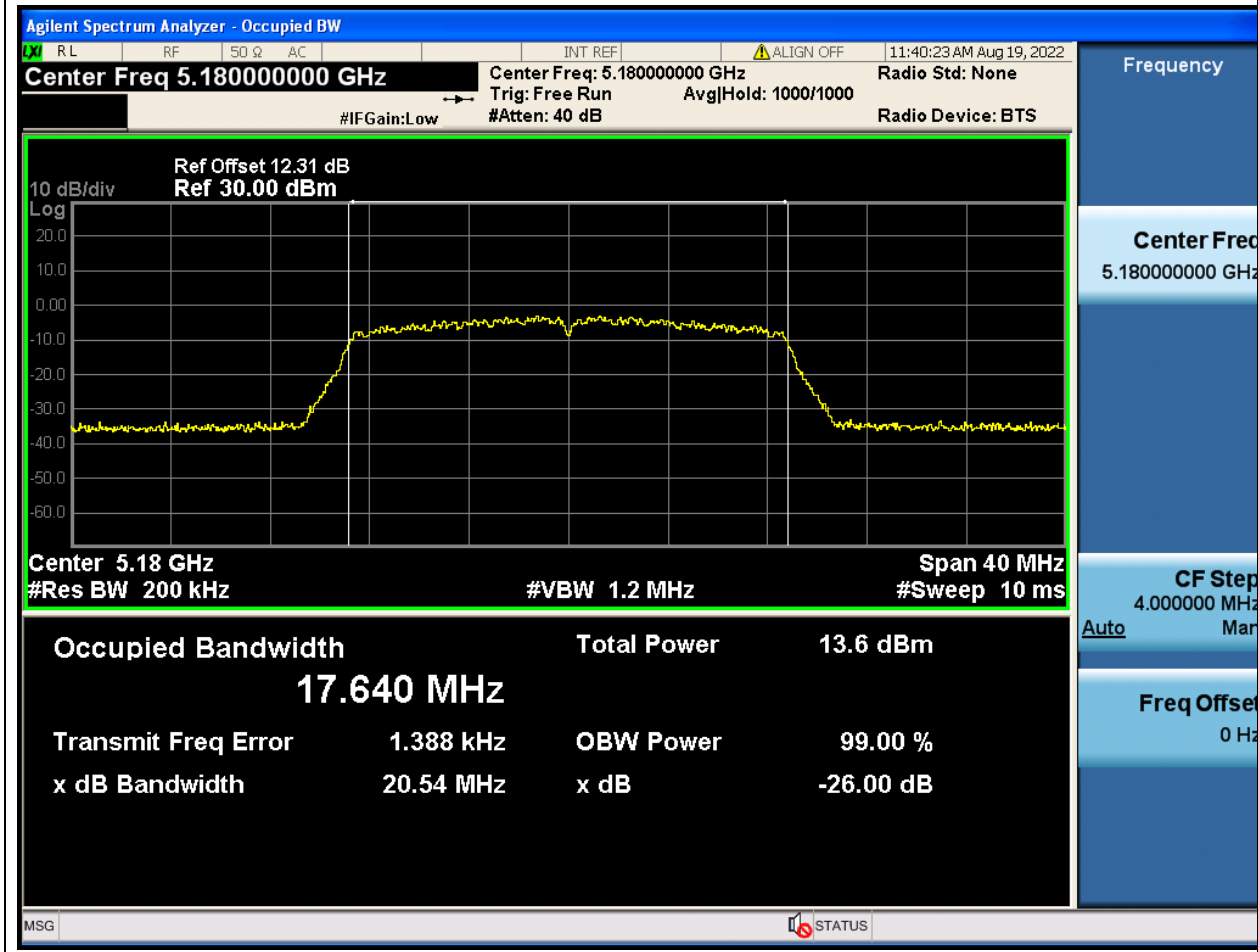

9. 802.11ac_20M_U-NII-1_L

9.1. A.2.2-99% Bandwidth(NTNV)

Center Frequency (MHz)	OBW Power (%)	RBW (MHz)	Detector	Limit (MHz)	OBW (MHz)	Verdict
5180	99	0.2	Peak	0	17.640132	Unknown