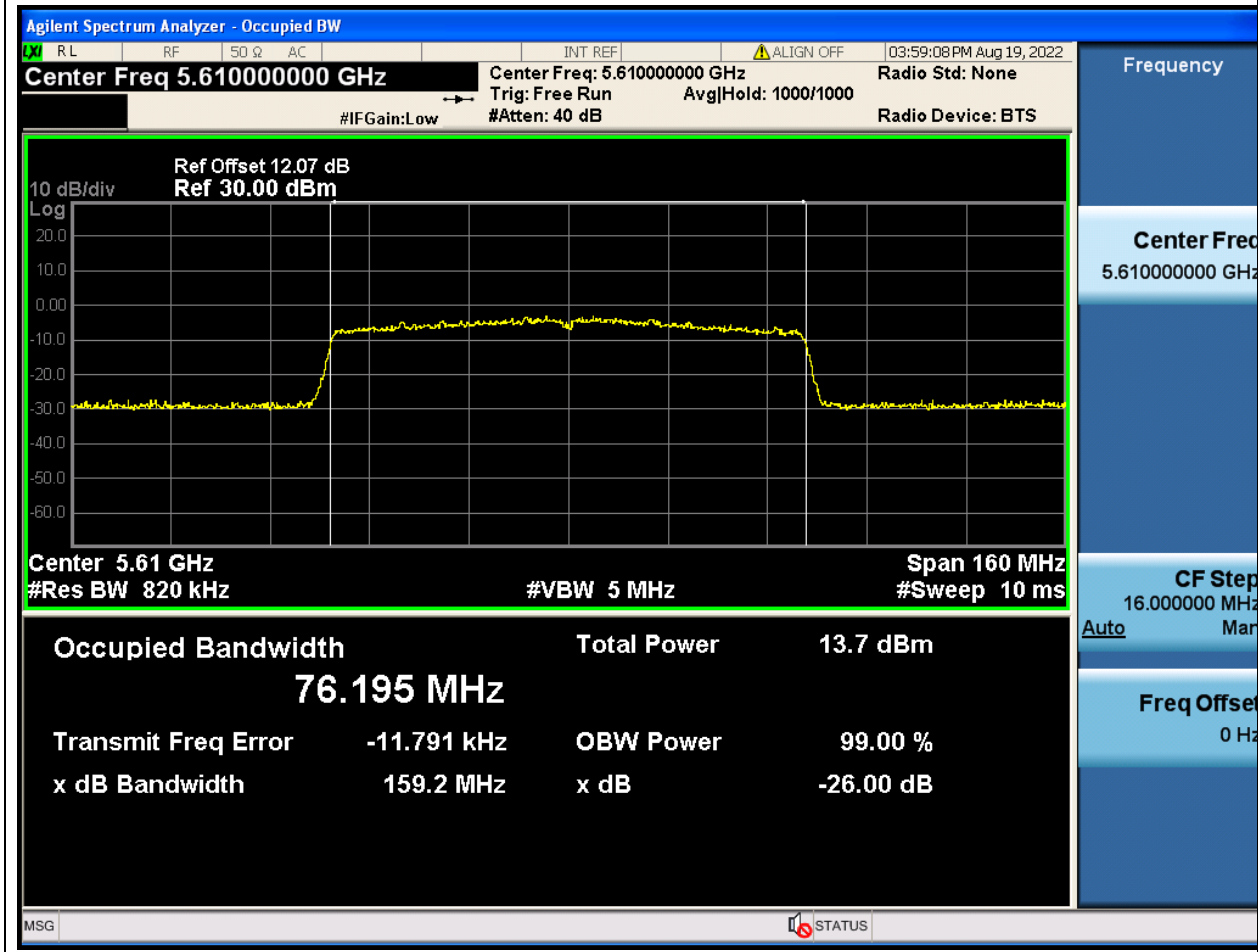

45. 802.11ac_80M_U-NII-2C_M

45.1. A.2.2-99% Bandwidth(NTNV)

Center Frequency (MHz)	OBW Power (%)	RBW (MHz)	Detector	Limit (MHz)	OBW (MHz)	Verdict
5610	99	0.82	Peak	0	76.19509	Unknown