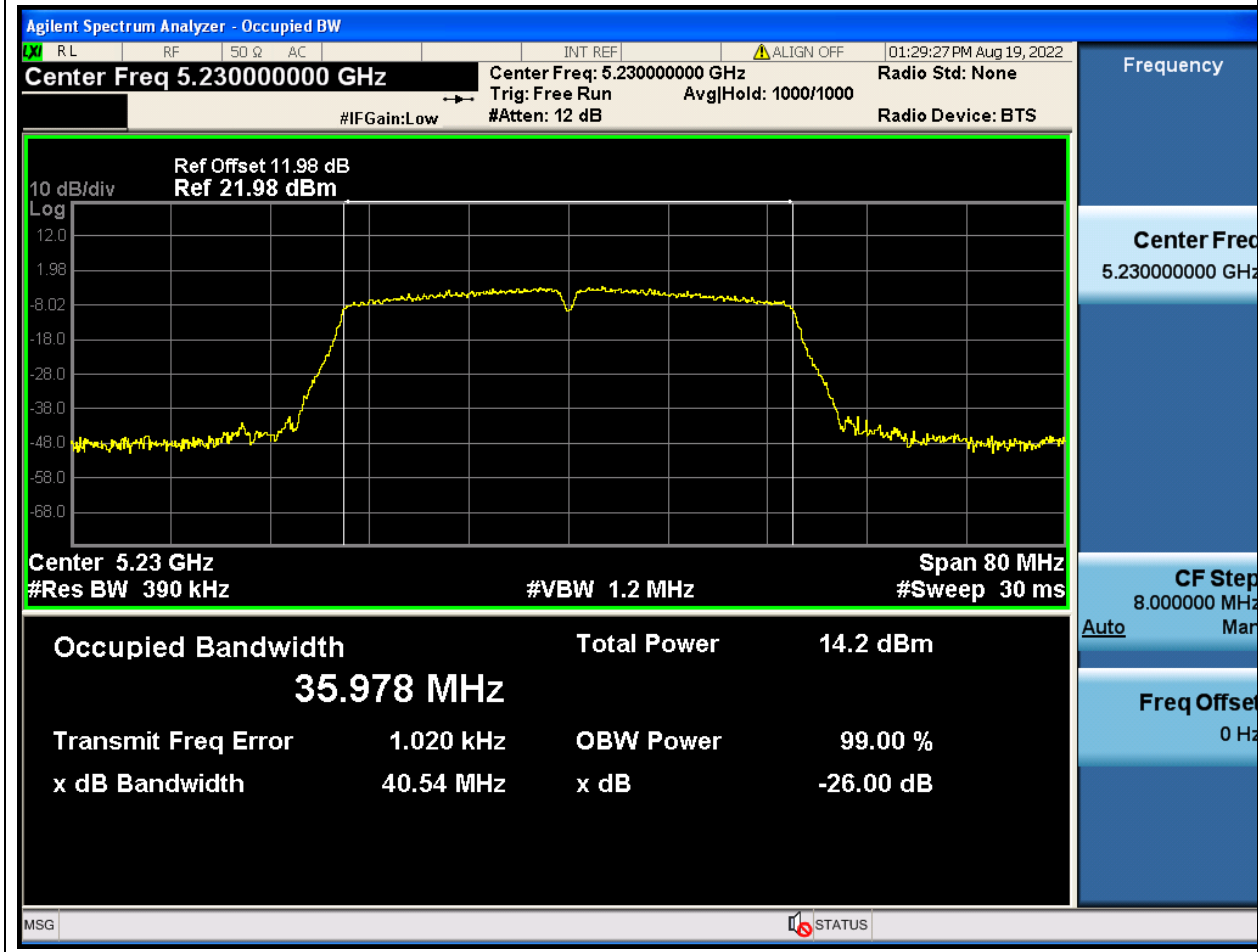

13. 802.11ac_40M_U-NII-1_H

13.1. A.2-26dB Bandwidth(NTNV)

Center Frequency (MHz)	XdB Down	RBW (MHz)	Detector	Limit (MHz)	XdB BandWidth (MHz)	Verdict
5230	26	0.39	Peak	0	40.538693	Unknown