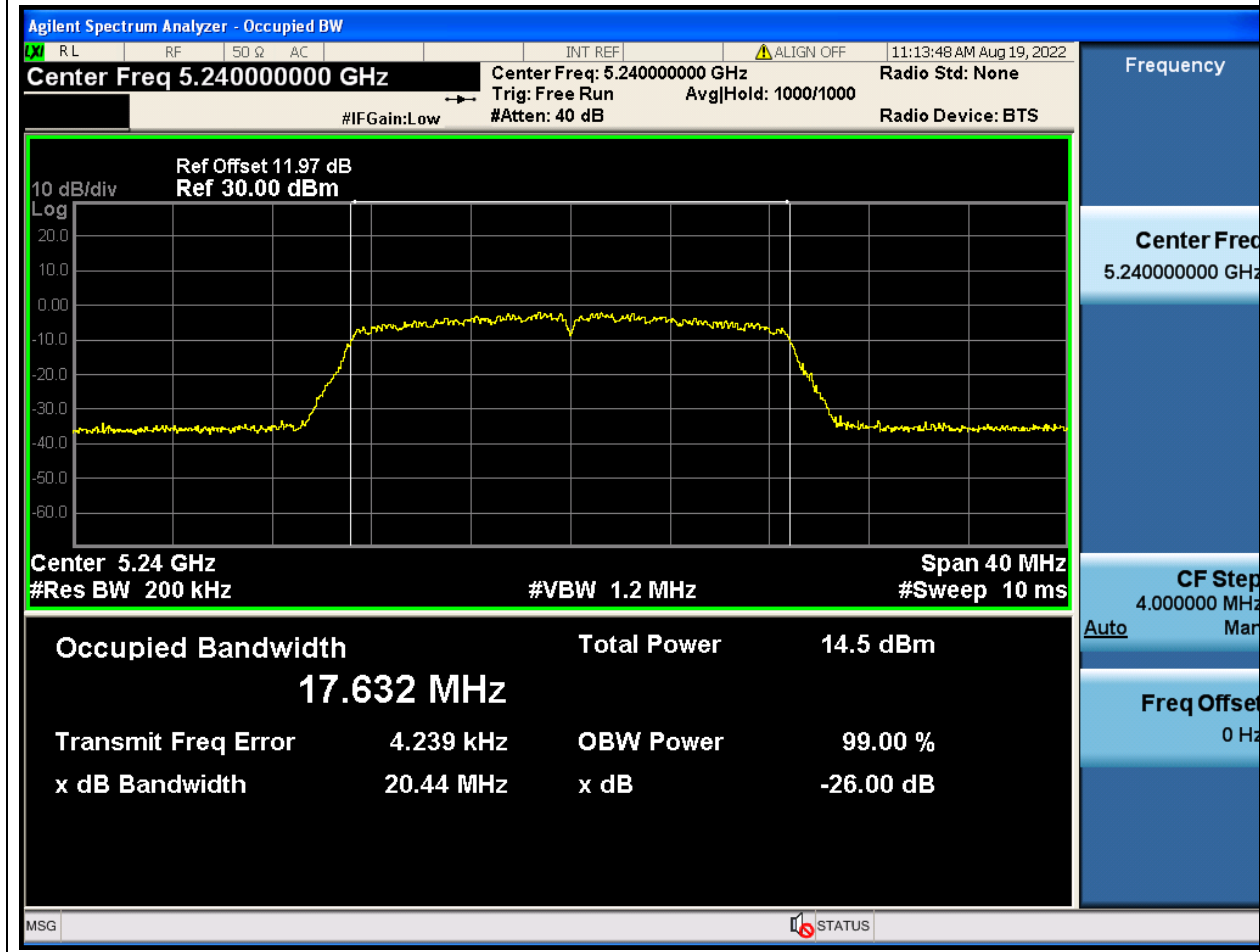

6. 802.11n_20M_U-NII-1_H

6.1. A.2.2-99% Bandwidth(NTNV)

Center Frequency (MHz)	OBW Power (%)	RBW (MHz)	Detector	Limit (MHz)	OBW (MHz)	Verdict
5240	99	0.2	Peak	0	17.63193	Unknown