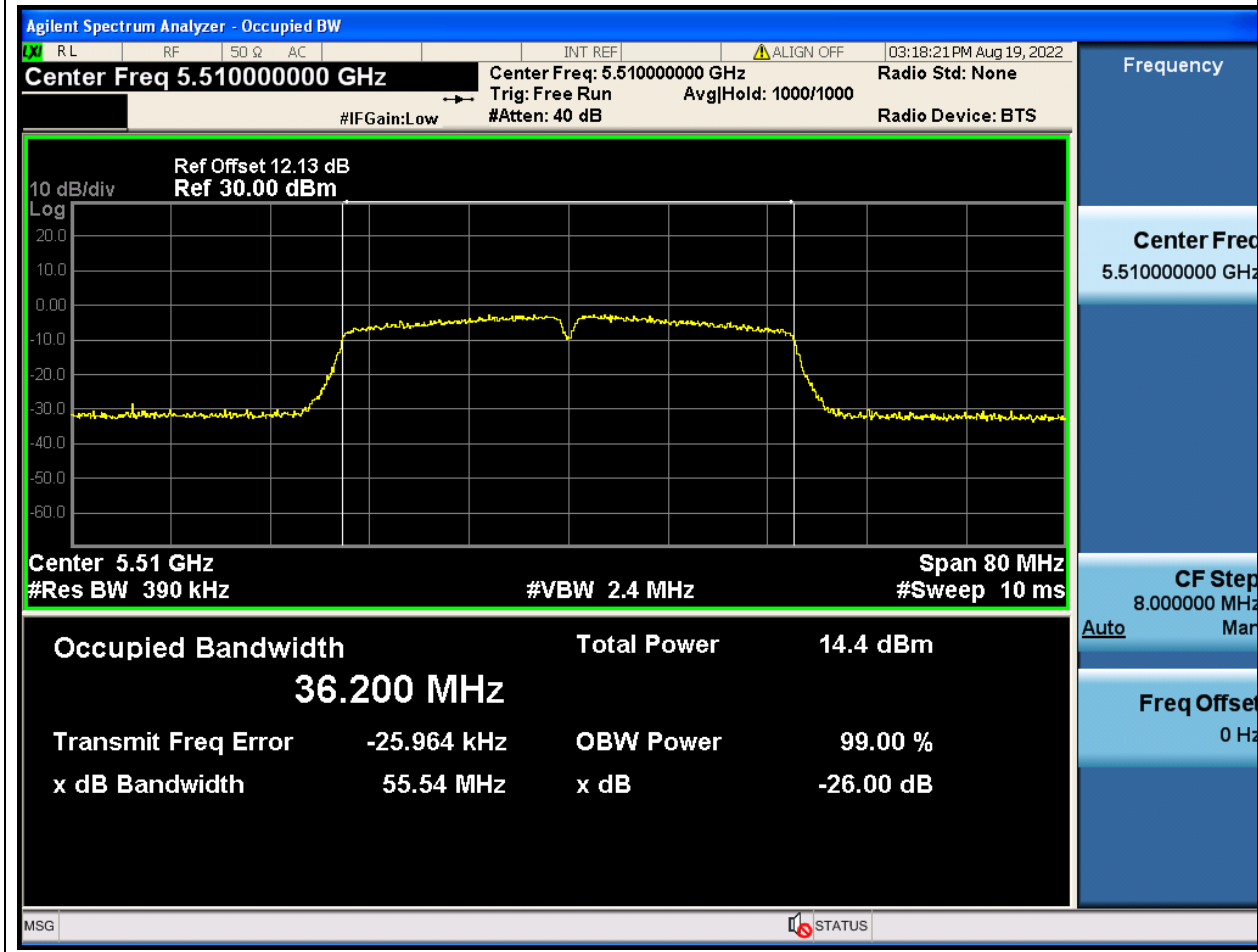

35. 802.11n_40M_U-NII-2C_L

35.1. A.2.2-99% Bandwidth(NTNV)

Center Frequency (MHz)	OBW Power (%)	RBW (MHz)	Detector	Limit (MHz)	OBW (MHz)	Verdict
5510	99	0.39	Peak	0	36.200475	Unknown