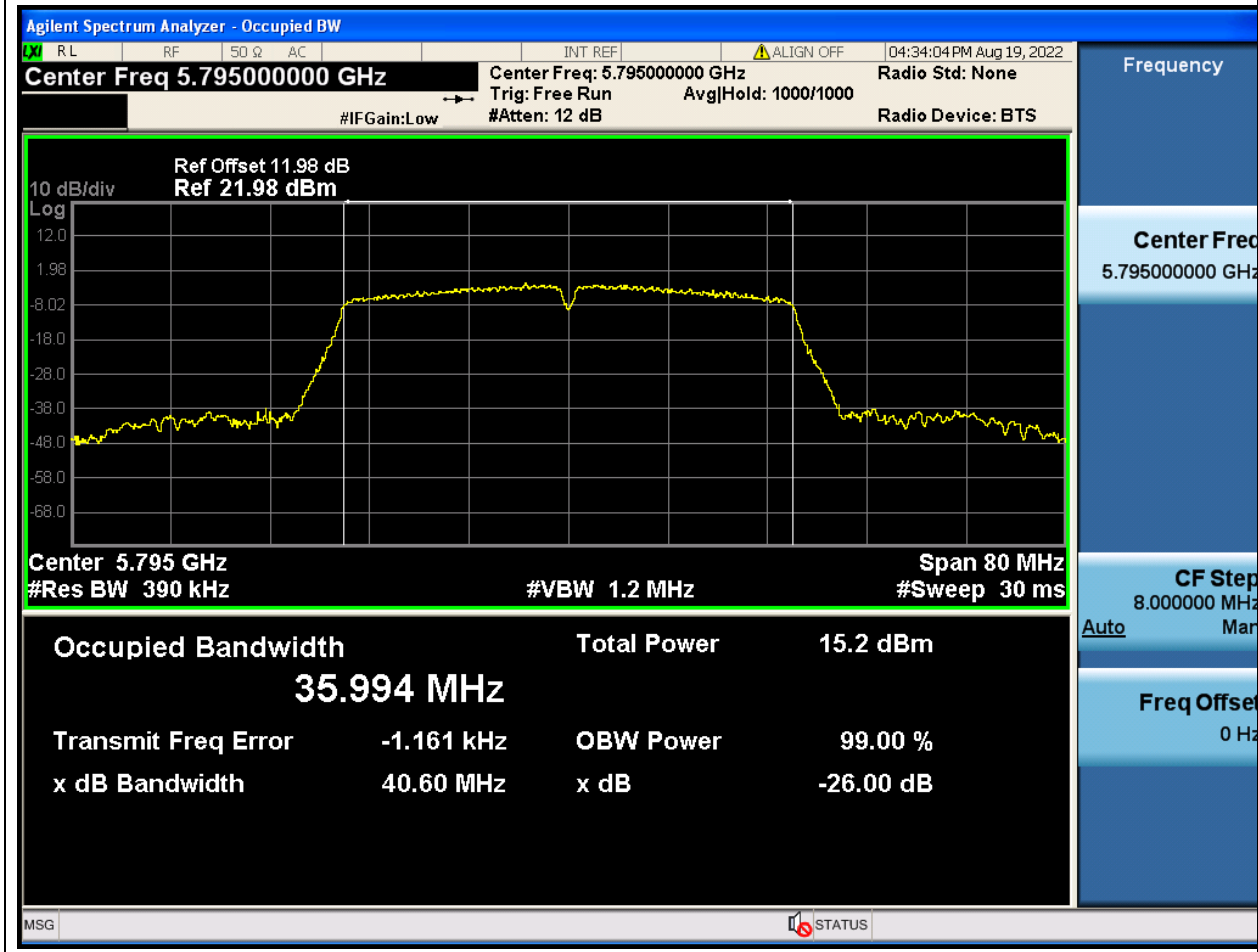

53. 802.11n_40M_U-NII-3_H

53.1. A.2-26dB Bandwidth(NTNV)

Center Frequency (MHz)	XdB Down	RBW (MHz)	Detector	Limit (MHz)	XdB BandWidth (MHz)	Verdict
5795	26	0.39	Peak	0	40.598519	Unknown