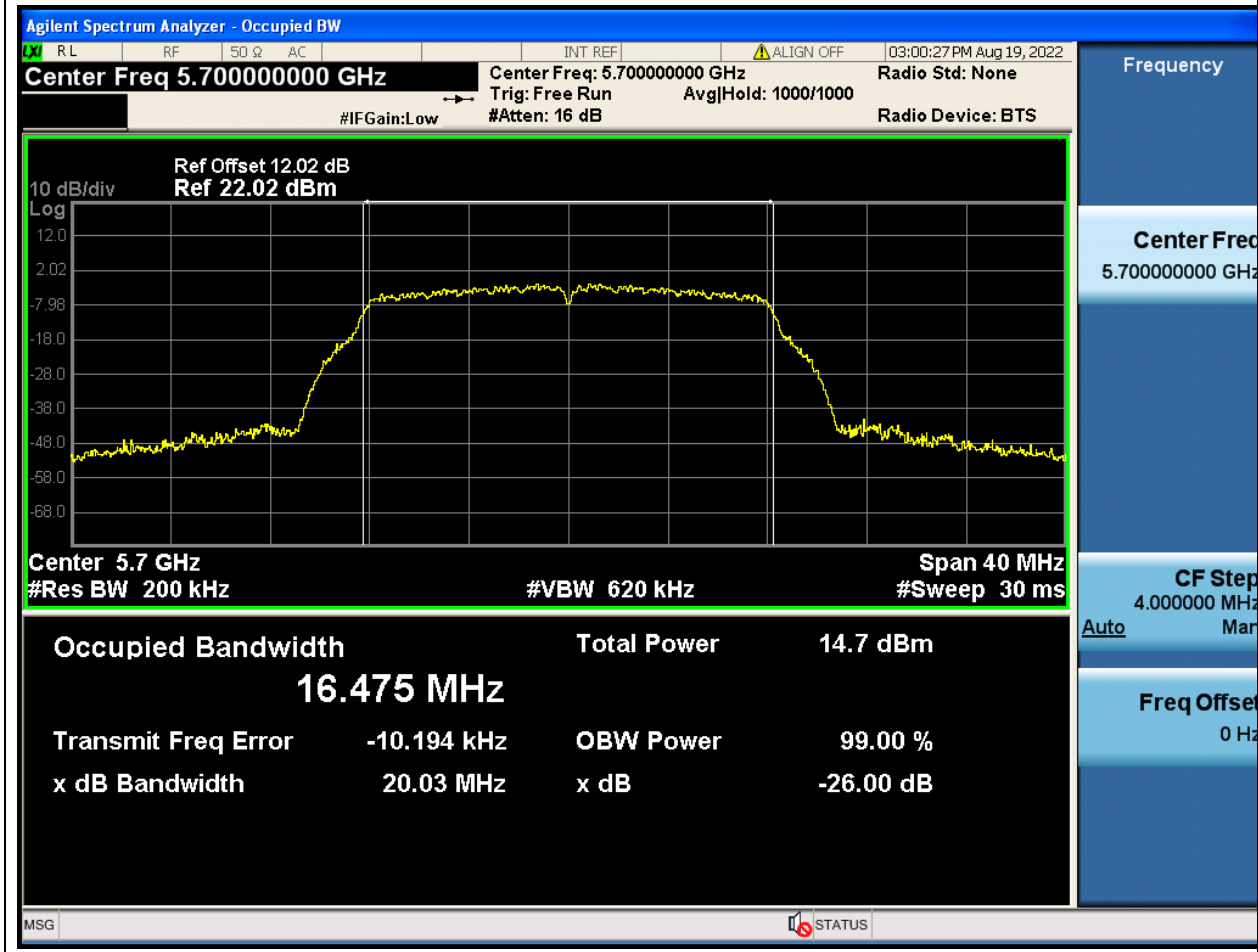

31. 802.11a_20M_U-NII-2C_H

31.1. A.2-26dB Bandwidth(NTNV)

Center Frequency (MHz)	XdB Down	RBW (MHz)	Detector	Limit (MHz)	XdB BandWidth (MHz)	Verdict
5700	26	0.2	Peak	0	20.026462	Unknown