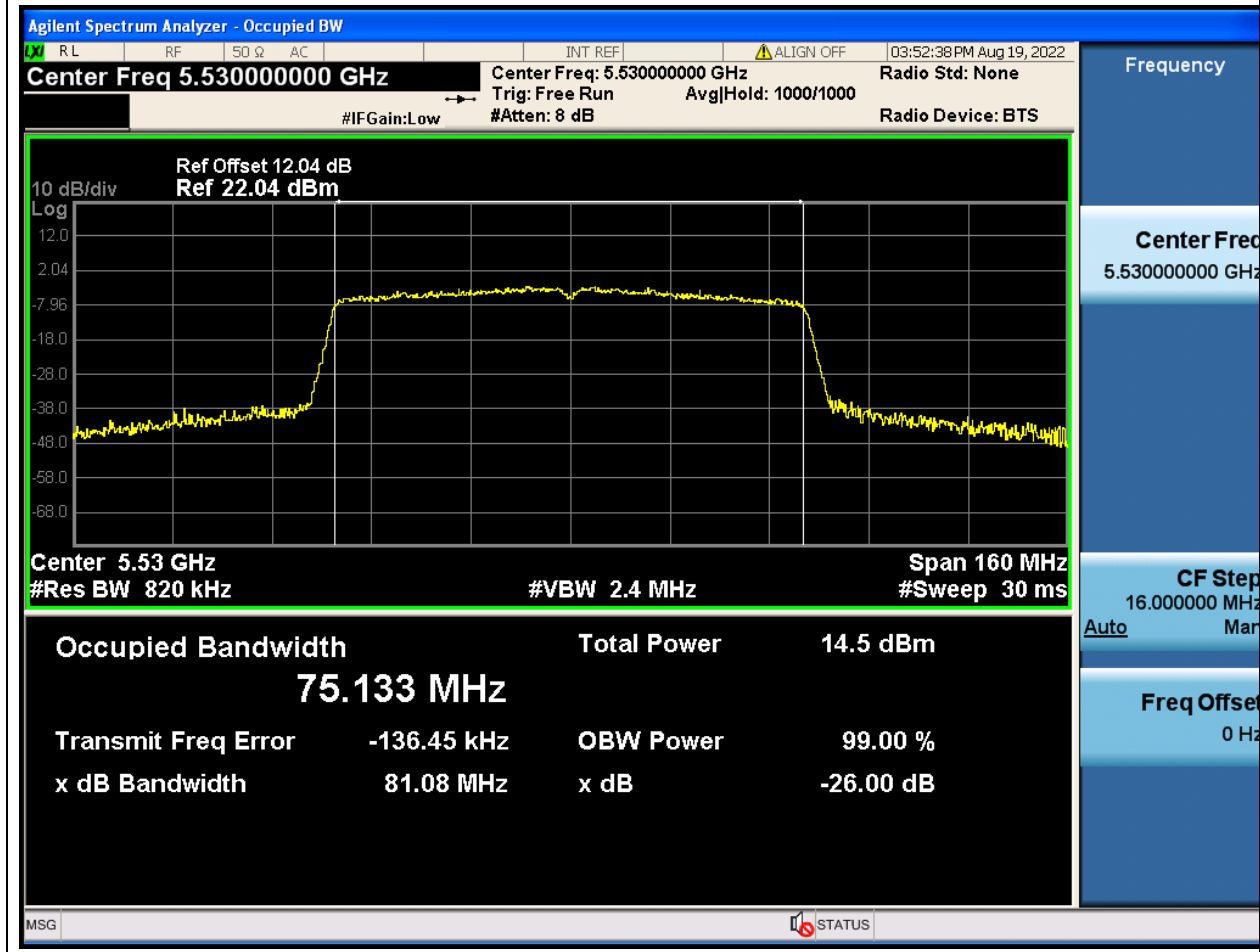

44. 802.11ac_80M_U-NII-2C_L

44.1. A.2-26dB Bandwidth(NTNV)

Center Frequency (MHz)	XdB Down	RBW (MHz)	Detector	Limit (MHz)	XdB BandWidth (MHz)	Verdict
5530	26	0.82	Peak	0	81.07522	Unknown