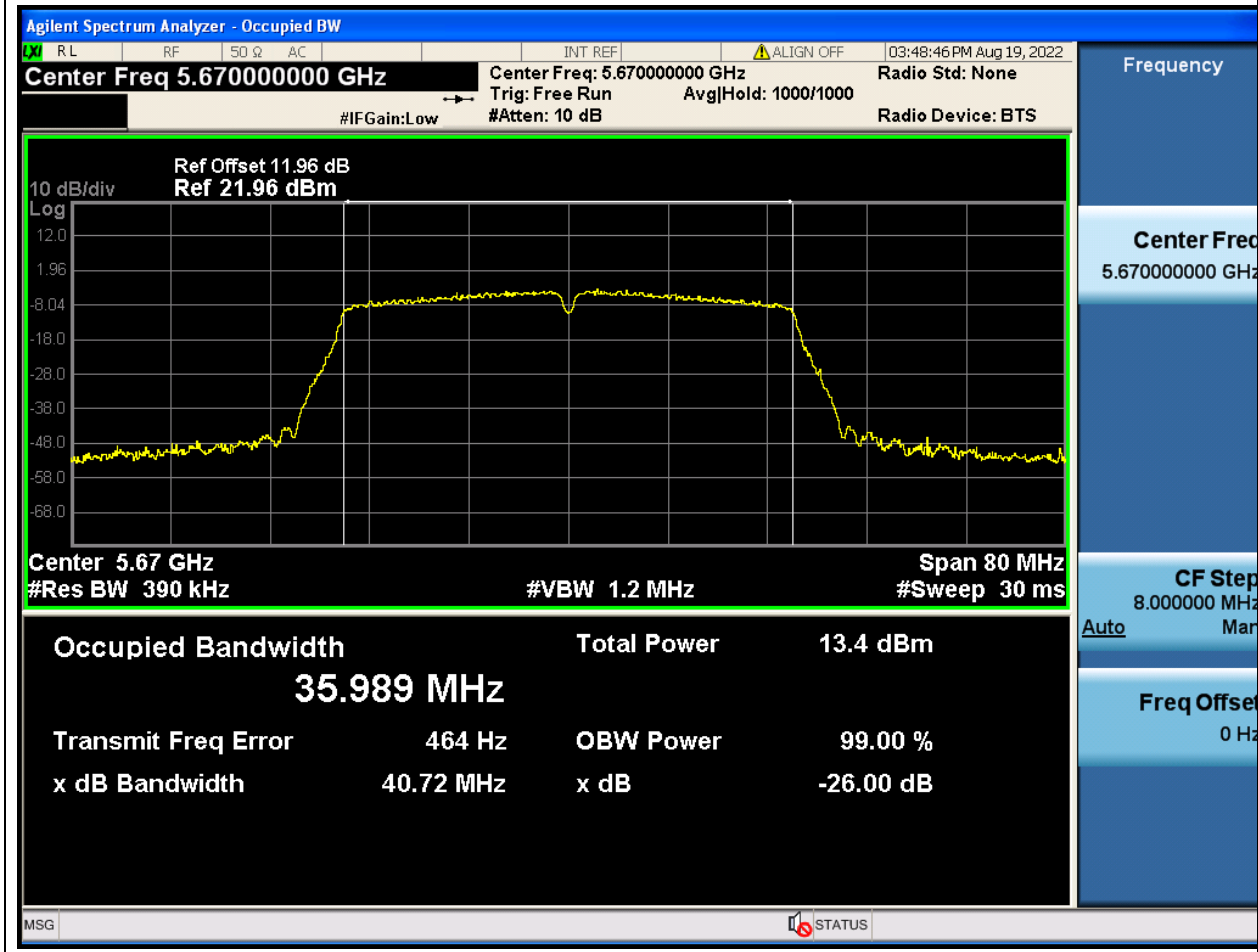

43. 802.11ac_40M_U-NII-2C_H

43.1. A.2-26dB Bandwidth(NTNV)

Center Frequency (MHz)	XdB Down	RBW (MHz)	Detector	Limit (MHz)	XdB BandWidth (MHz)	Verdict
5670	26	0.39	Peak	0	40.71821	Unknown