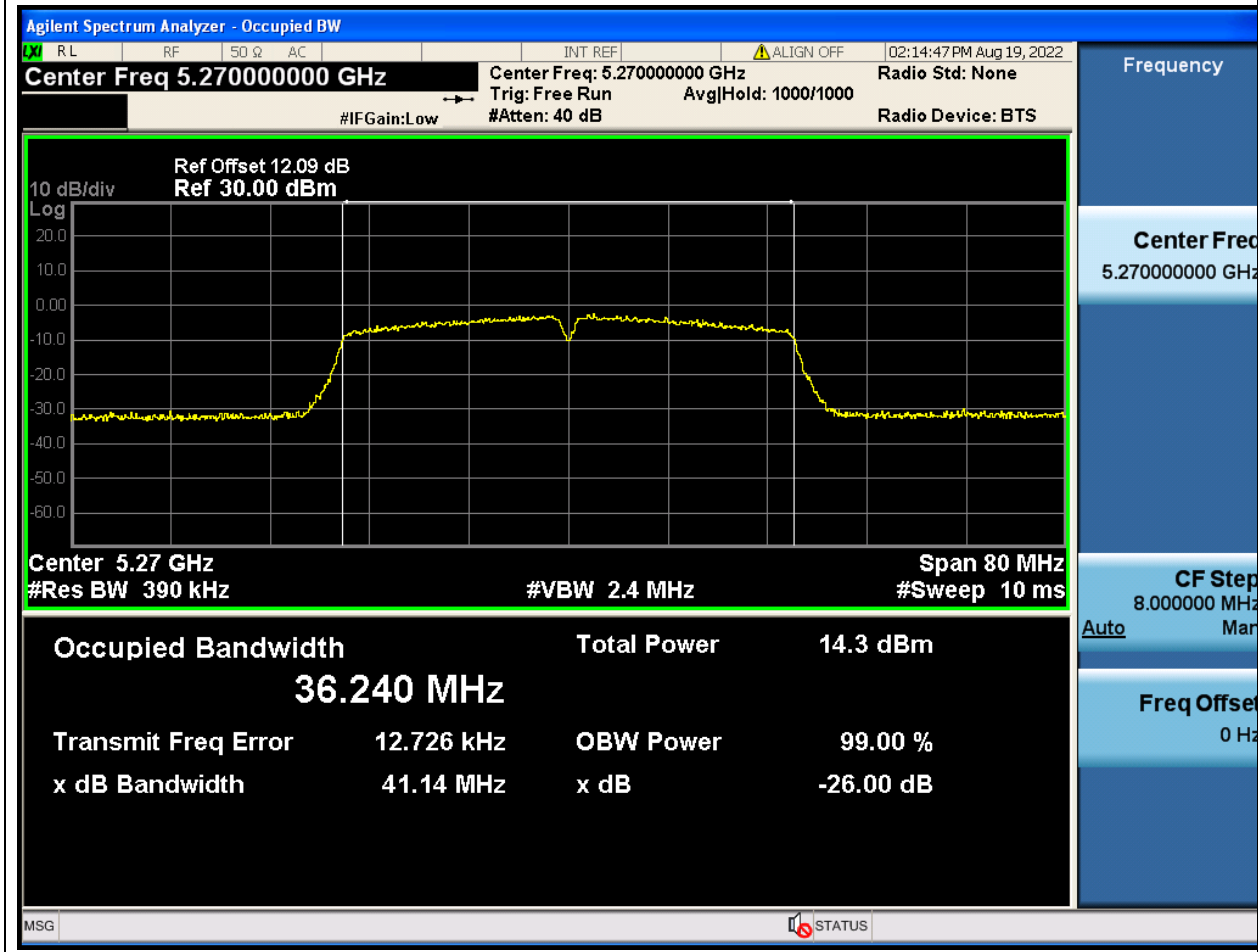

21. 802.11n_40M_U-NII-2A_L

21.1. A.2.2-99% Bandwidth(NTNV)

Center Frequency (MHz)	OBW Power (%)	RBW (MHz)	Detector	Limit (MHz)	OBW (MHz)	Verdict
5270	99	0.39	Peak	0	36.239978	Unknown