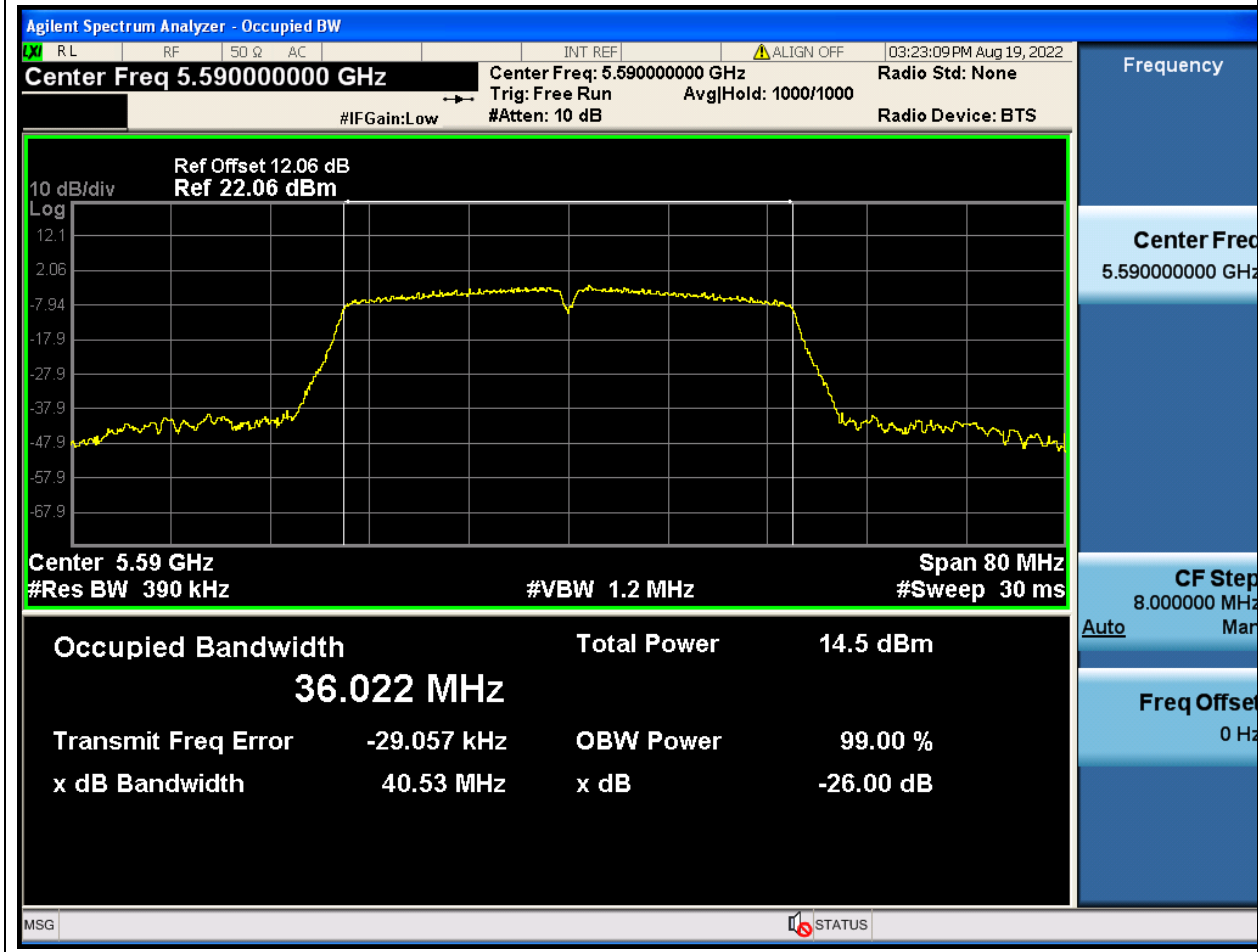

36. 802.11n_40M_U-NII-2C_M

36.1. A.2-26dB Bandwidth(NTNV)

Center Frequency (MHz)	XdB Down	RBW (MHz)	Detector	Limit (MHz)	XdB BandWidth (MHz)	Verdict
5590	26	0.39	Peak	0	40.525796	Unknown