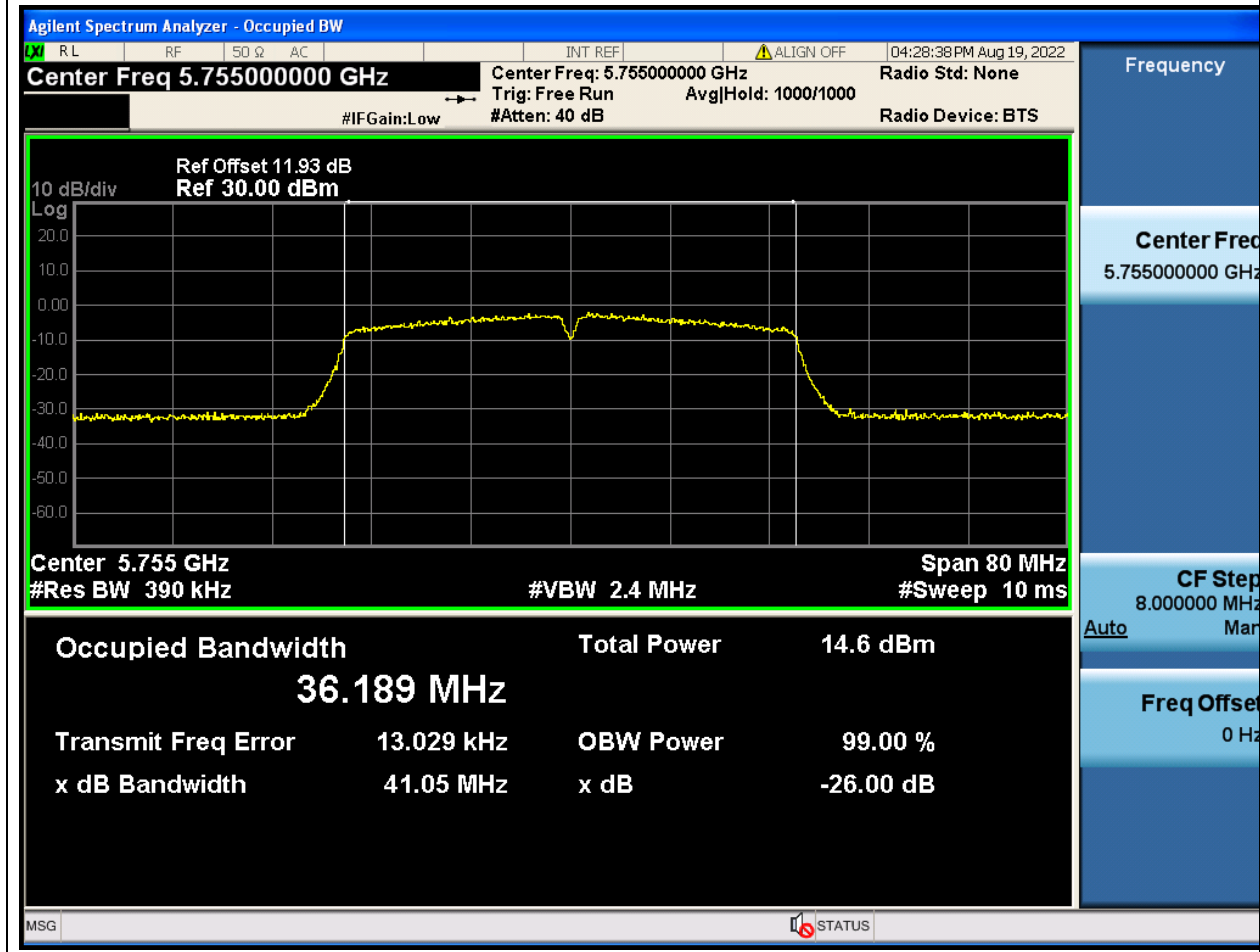

52. 802.11n_40M_U-NII-3_L

52.1. A.2.2-99% Bandwidth(NTNV)

Center Frequency (MHz)	OBW Power (%)	RBW (MHz)	Detector	Limit (MHz)	OBW (MHz)	Verdict
5755	99	0.39	Peak	0	36.188656	Unknown