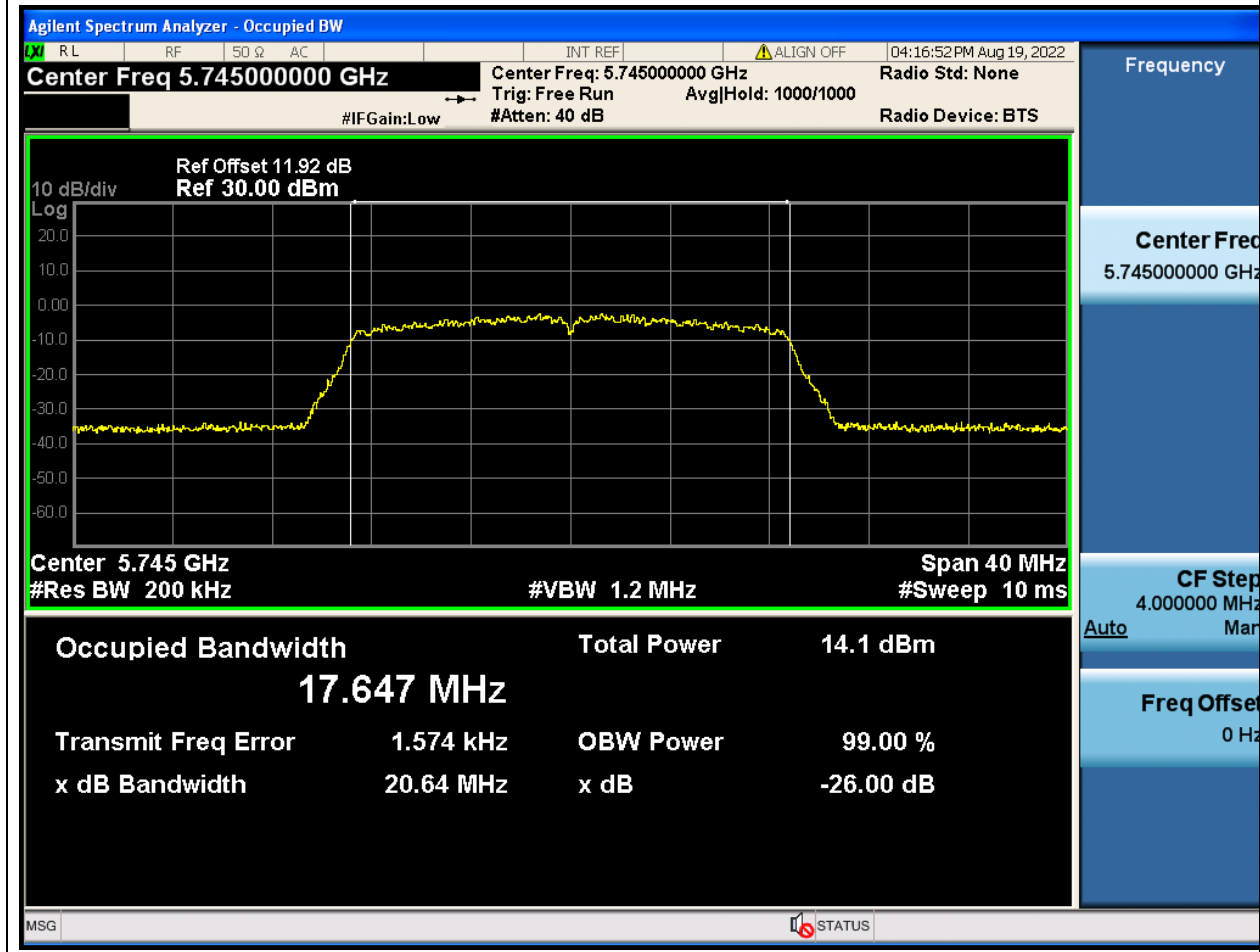

49. 802.11n_20M_U-NII-3_L

49.1. A.2.2-99% Bandwidth(NTNV)

Center Frequency (MHz)	OBW Power (%)	RBW (MHz)	Detector	Limit (MHz)	OBW (MHz)	Verdict
5745	99	0.2	Peak	0	17.647283	Unknown