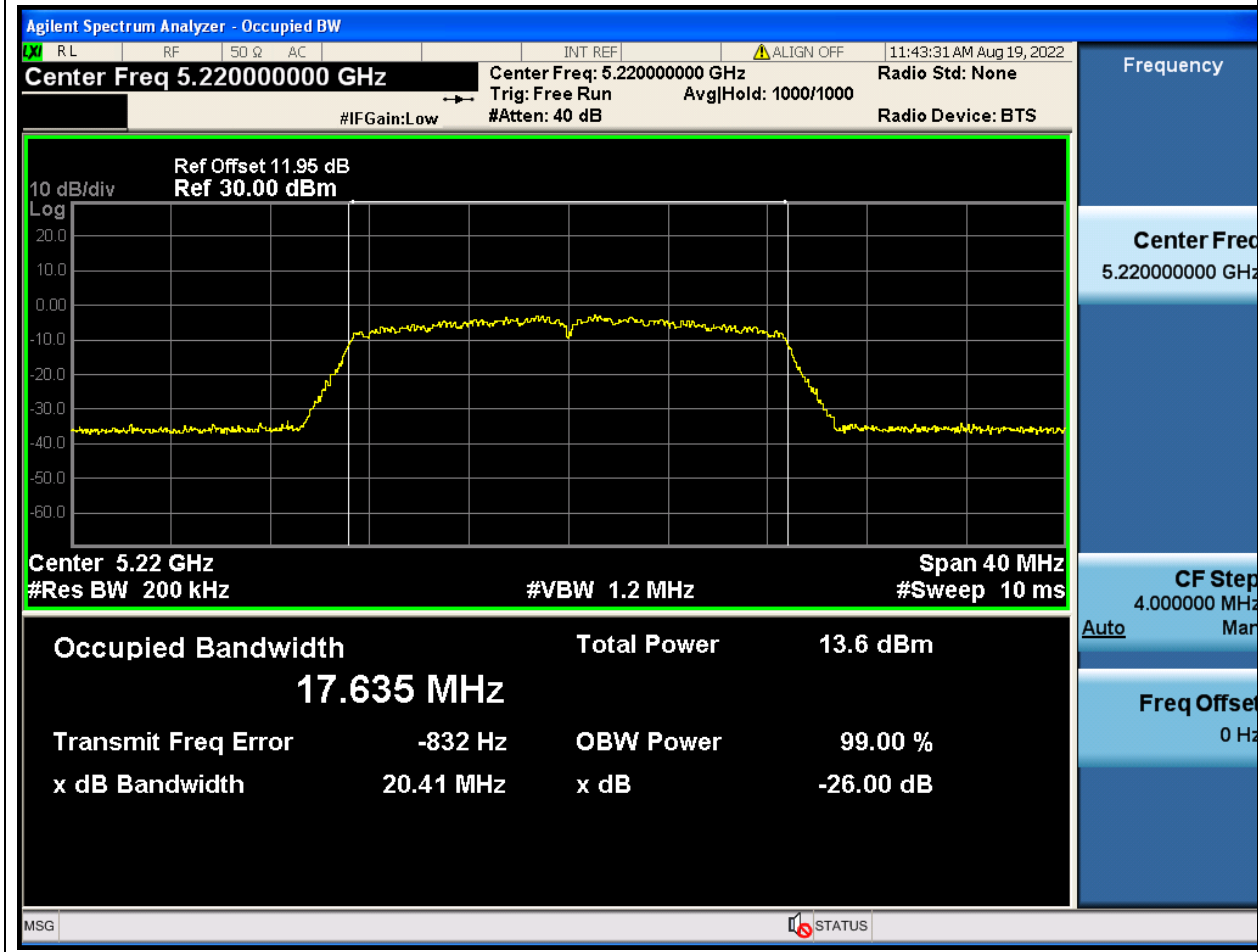

10. 802.11ac_20M_U-NII-1_M

10.1. A.2.2-99% Bandwidth(NTNV)

Center Frequency (MHz)	OBW Power (%)	RBW (MHz)	Detector	Limit (MHz)	OBW (MHz)	Verdict
5220	99	0.2	Peak	0	17.635296	Unknown