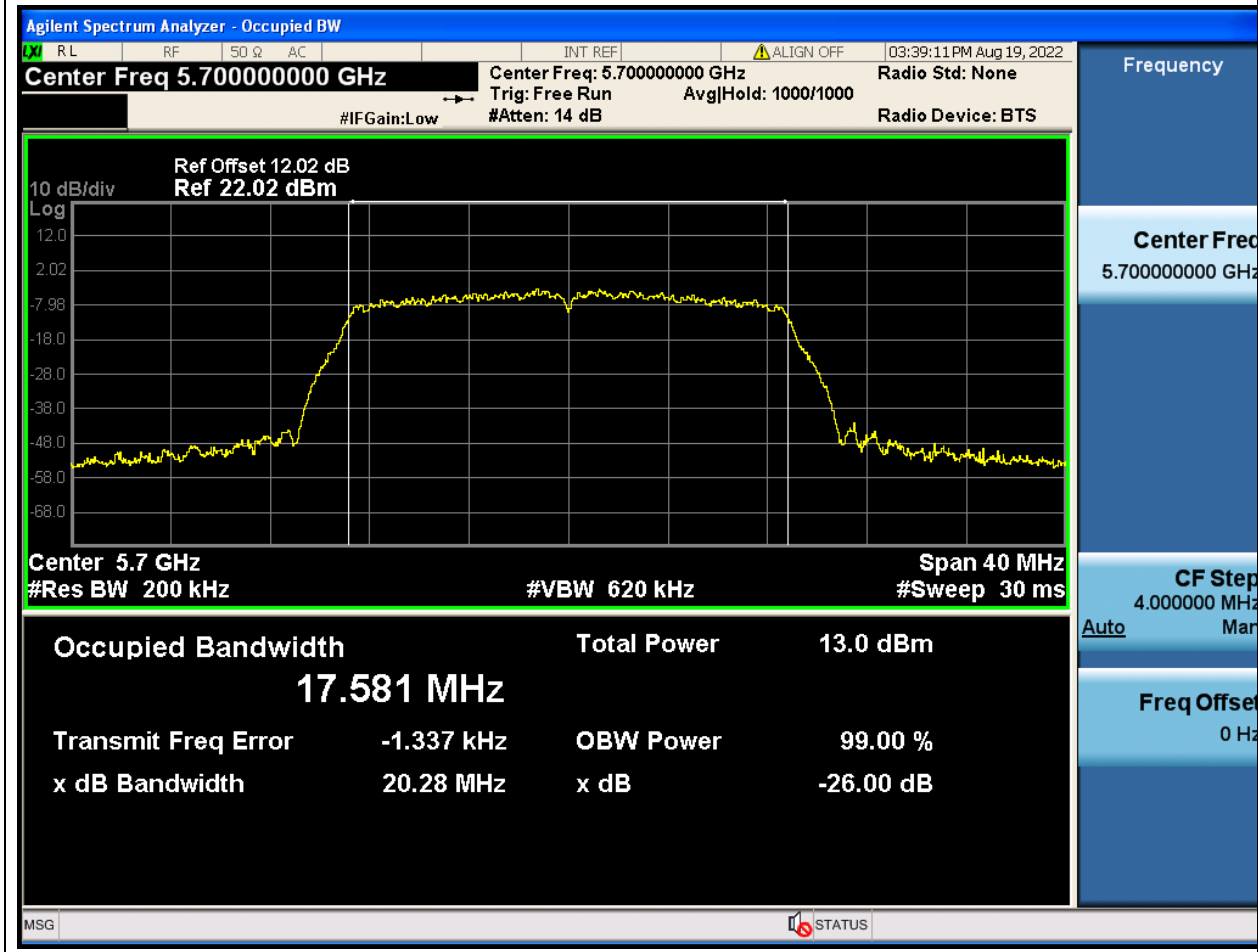

40. 802.11ac_20M_U-NII-2C_H

40.1. A.2-26dB Bandwidth(NTNV)

Center Frequency (MHz)	XdB Down	RBW (MHz)	Detector	Limit (MHz)	XdB BandWidth (MHz)	Verdict
5700	26	0.2	Peak	0	20.275541	Unknown