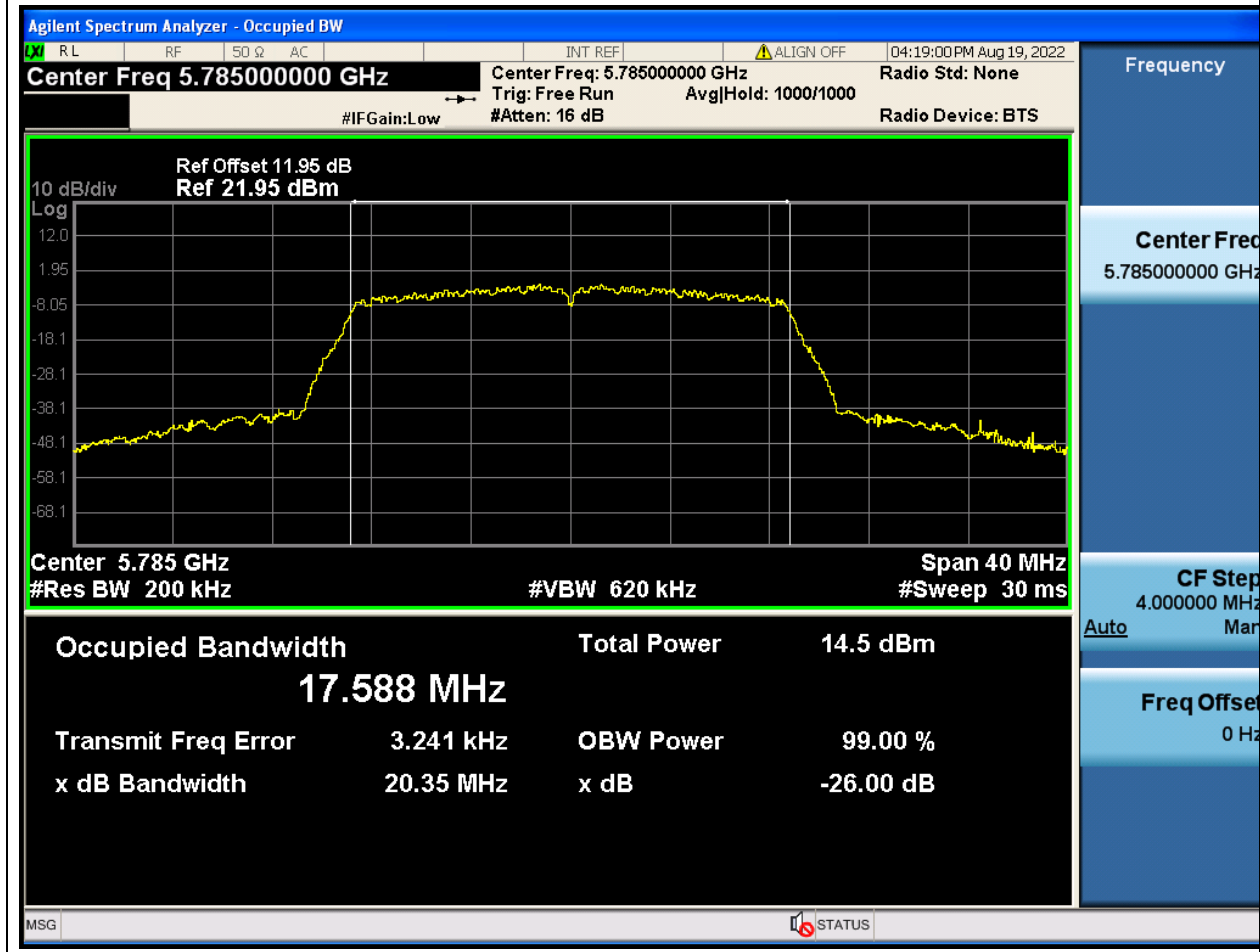

50. 802.11n_20M_U-NII-3_M

50.1. A.2-26dB Bandwidth(NTNV)

Center Frequency (MHz)	XdB Down	RBW (MHz)	Detector	Limit (MHz)	XdB BandWidth (MHz)	Verdict
5785	26	0.2	Peak	0	20.347286	Unknown