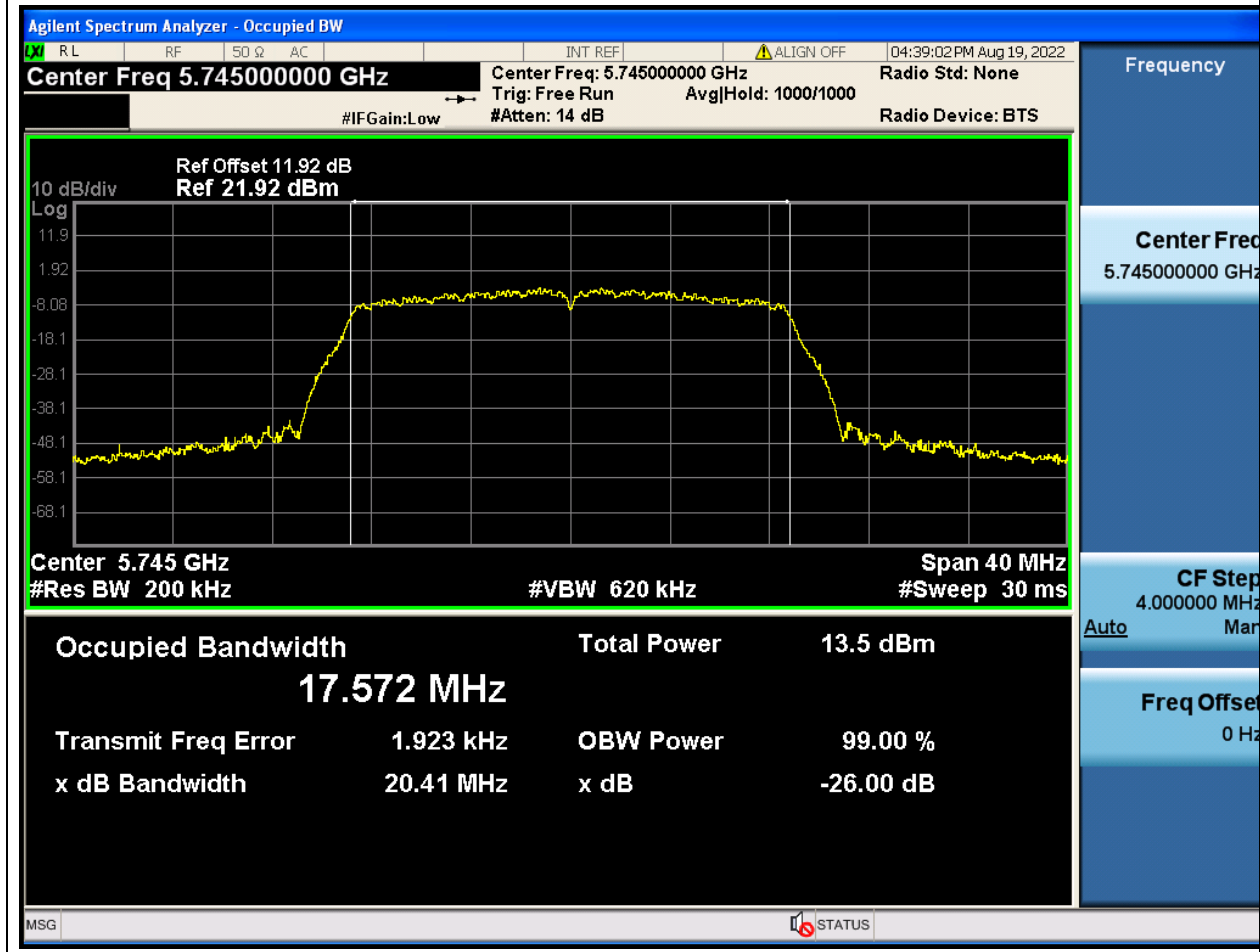

54. 802.11ac_20M_U-NII-3_L

54.1. A.2-26dB Bandwidth(NTNV)

Center Frequency (MHz)	XdB Down	RBW (MHz)	Detector	Limit (MHz)	XdB BandWidth (MHz)	Verdict
5745	26	0.2	Peak	0	20.405941	Unknown