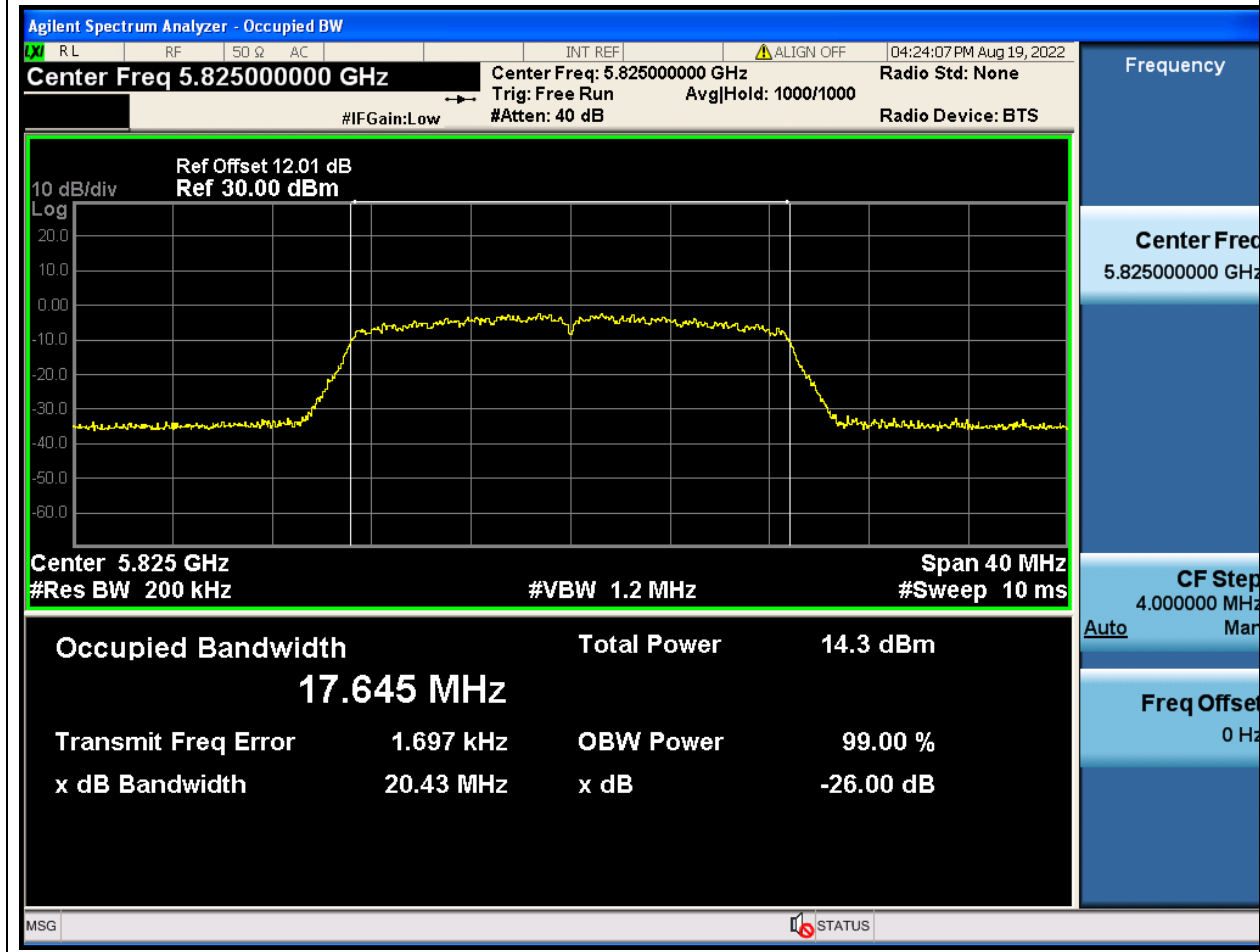

51. 802.11n_20M_U-NII-3_H

51.1. A.2.2-99% Bandwidth(NTNV)

Center Frequency (MHz)	OBW Power (%)	RBW (MHz)	Detector	Limit (MHz)	OBW (MHz)	Verdict
5825	99	0.2	Peak	0	17.645339	Unknown