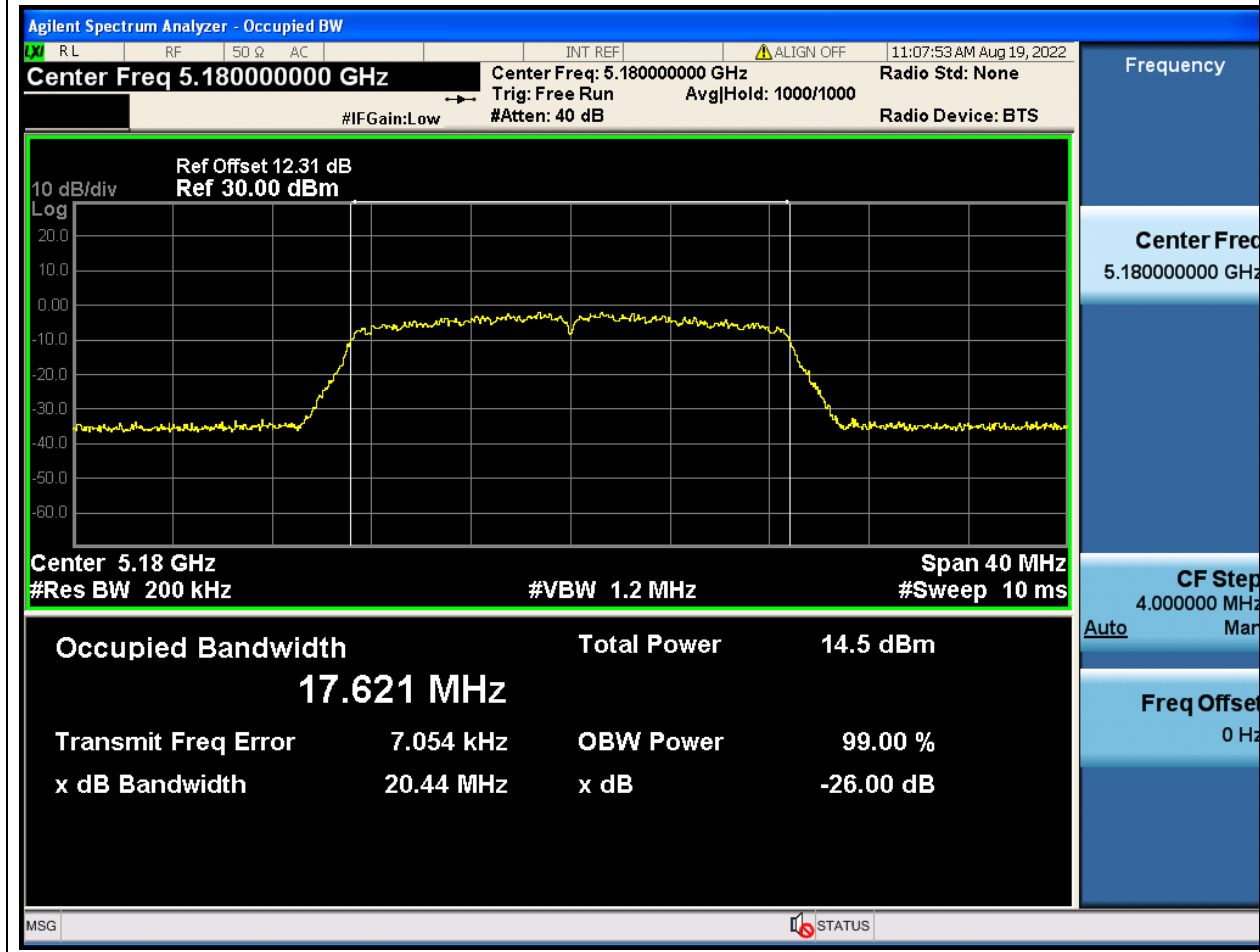

4. 802.11n_20M_U-NII-1_L

4.1. A.2.2-99% Bandwidth(NTNV)

Center Frequency (MHz)	OBW Power (%)	RBW (MHz)	Detector	Limit (MHz)	OBW (MHz)	Verdict
5180	99	0.2	Peak	0	17.620865	Unknown