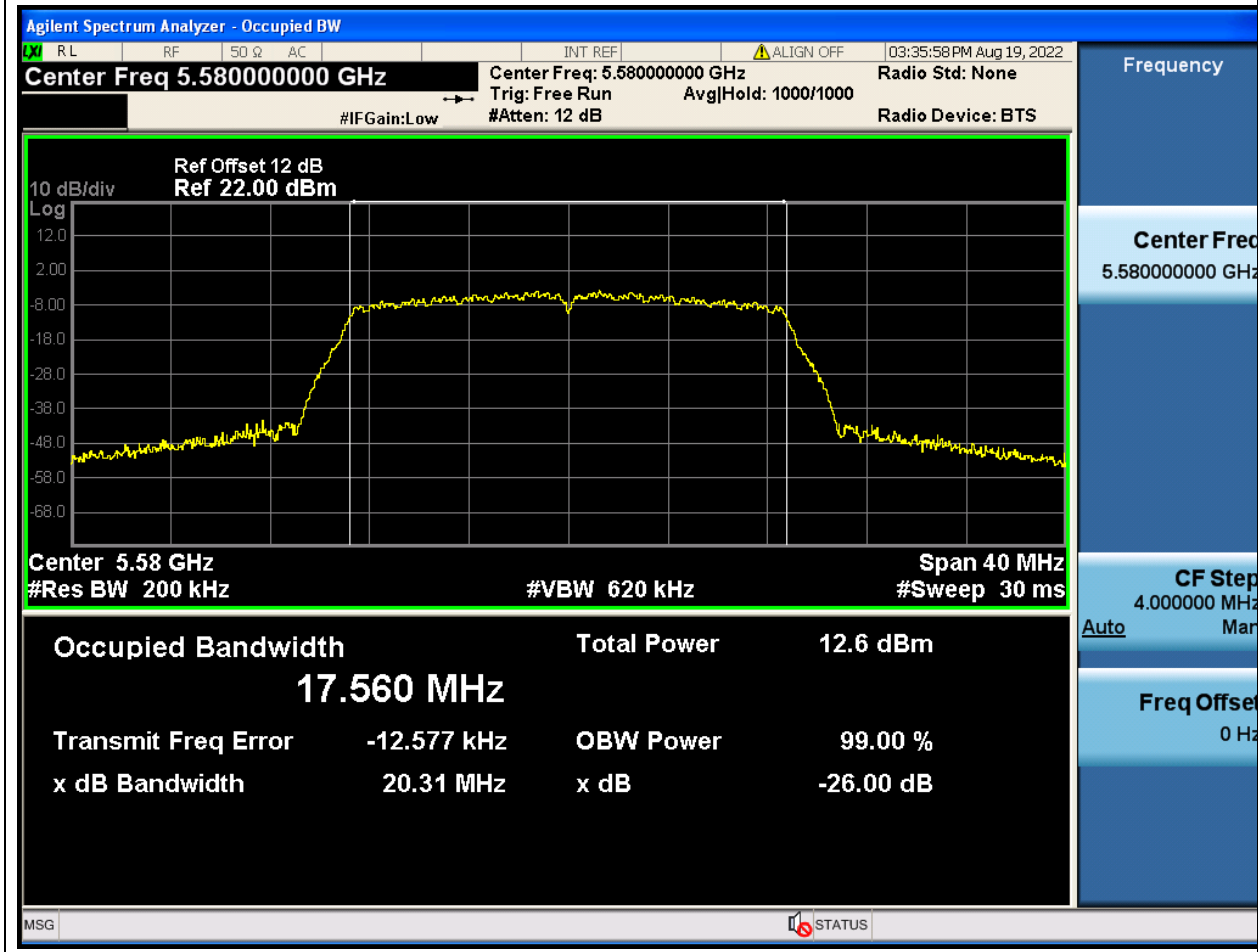

39. 802.11ac_20M_U-NII-2C_M

39.1. A.2-26dB Bandwidth(NTNV)

Center Frequency (MHz)	XdB Down	RBW (MHz)	Detector	Limit (MHz)	XdB BandWidth (MHz)	Verdict
5580	26	0.2	Peak	0	20.310406	Unknown