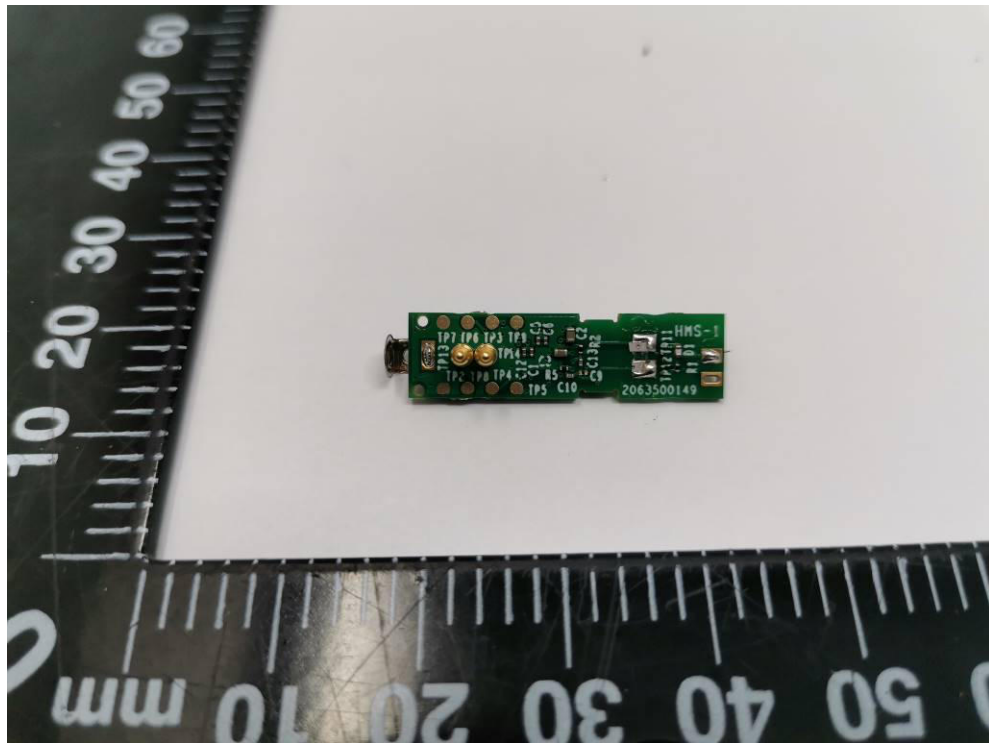

Product: HP MPP 1.51 Pen

Type Designation: HSA-M001S

Fig.3 Internal view-01

Fig.4 Internal view-02

Product: HP MPP 1.51 Pen

Type Designation: HSA-M001S

Fig.5 PCB view-01

Fig.6 PCB view-02