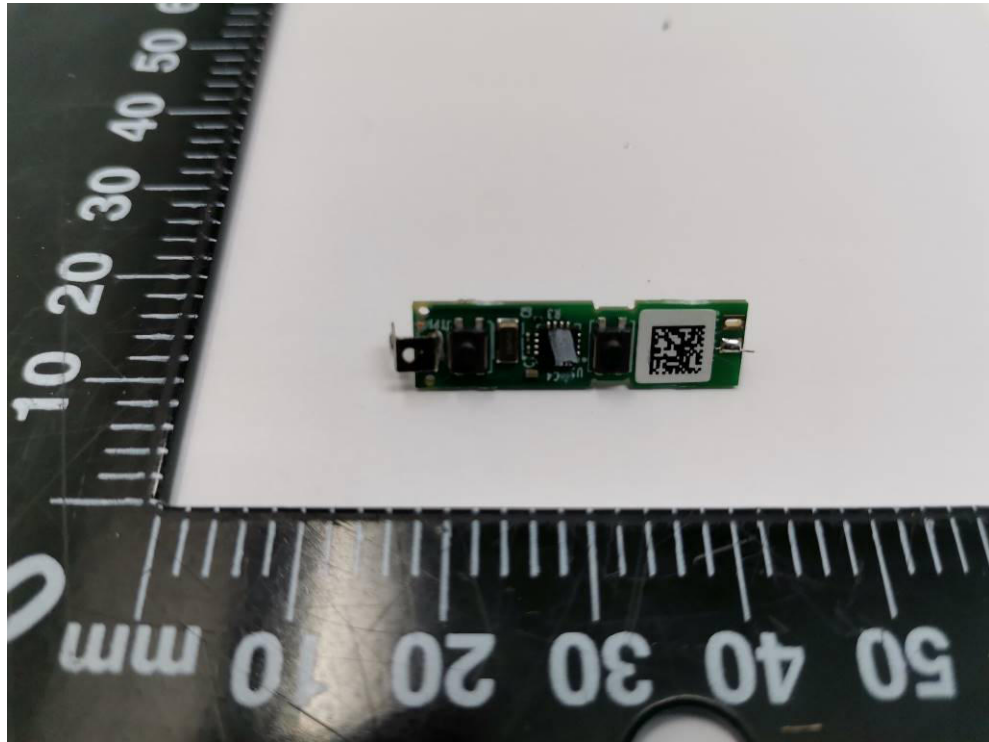

Product: HP MPP 1.51 Pen

Type Designation: HSA-M001S

Fig.3 Internal view-01

Fig.4 Internal view-02

Product: HP MPP 1.51 Pen

Type Designation: HSA-M001S

Fig.5 PCB view-01

Fig.6 PCB view-02