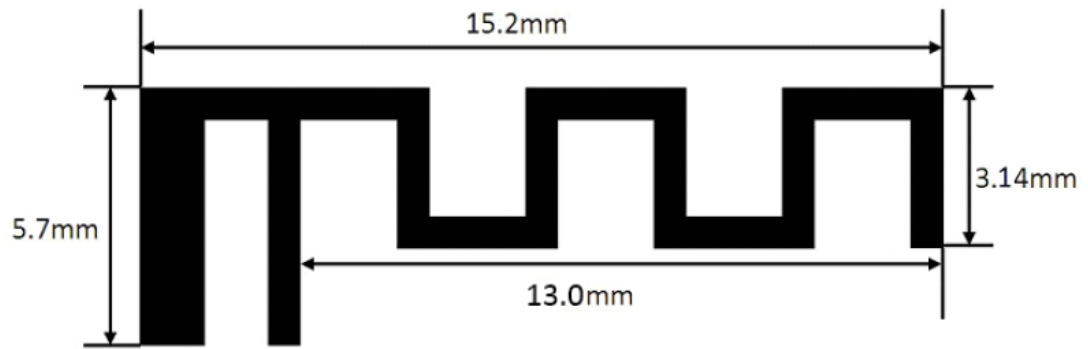

Part II

Dimensions:

**Manufacturer: SPIRIT LLC**

**Address: 1400 NW 159th ST ( BAY 101 ) Miami Gardens , FL 33169**