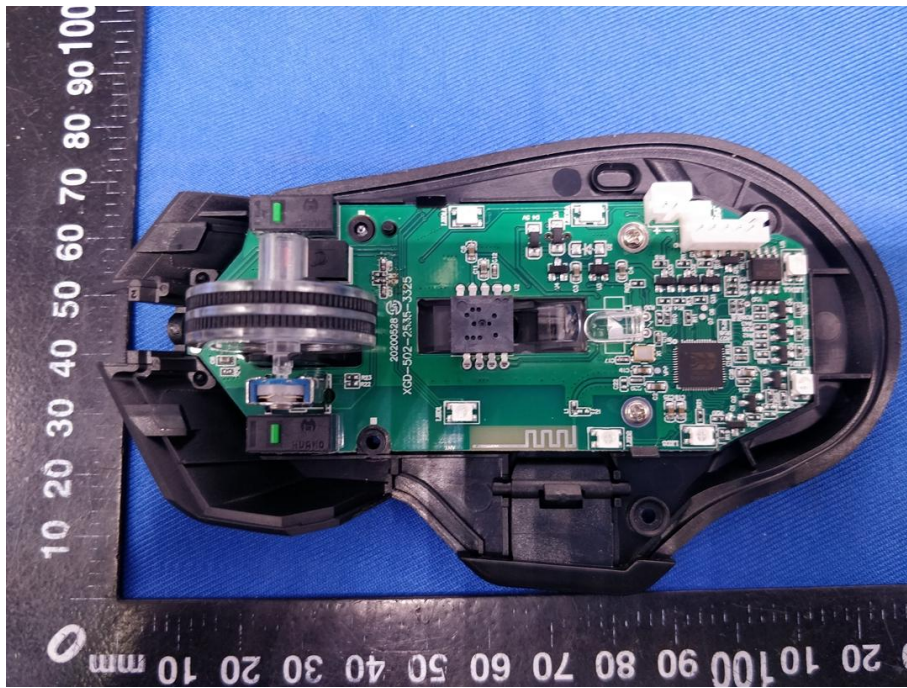

Appendix B: Photographs of EUT

Product: Wireless gaming mouse

Model: WM-07

Internal Photos

Antenna