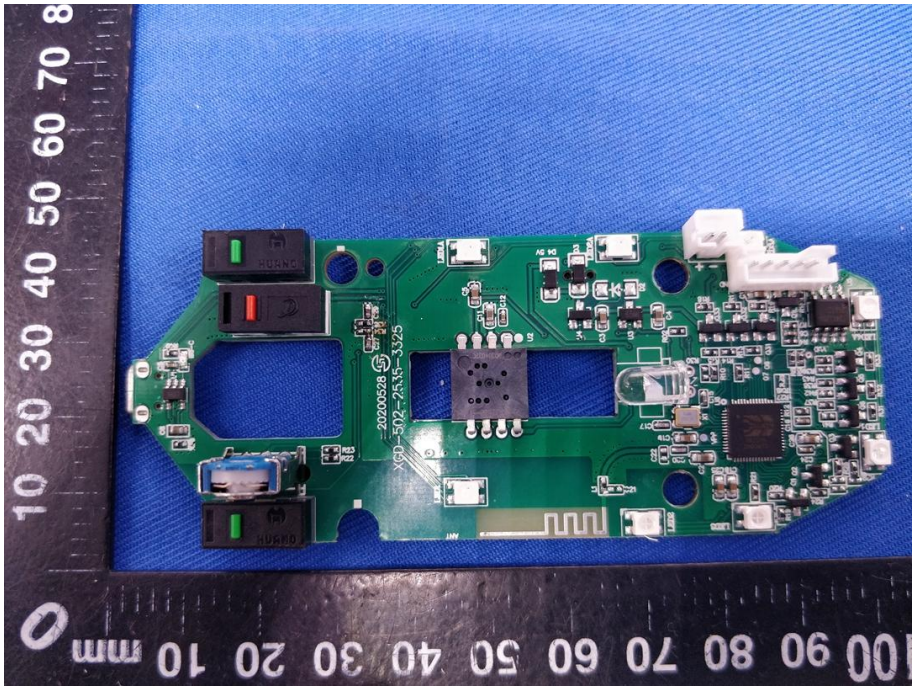

Appendix B: Photographs of EUT

Product: Wireless gaming mouse

Model: WM-07

Internal Photos

Antenna