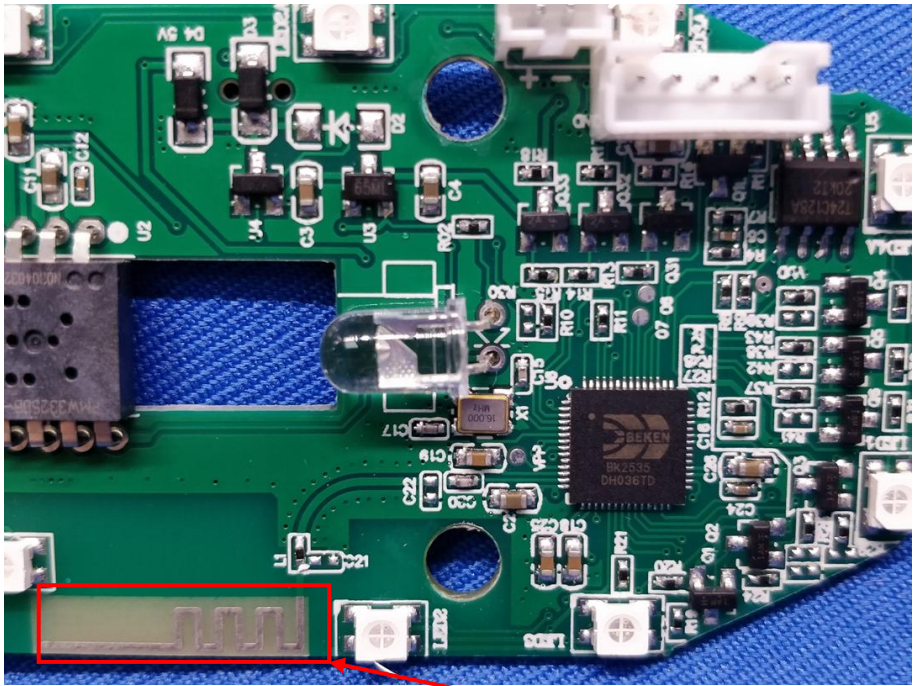

Appendix B: Photographs of EUT

Product: Wireless gaming mouse

Model: WM-07

Internal Photos

Antenna