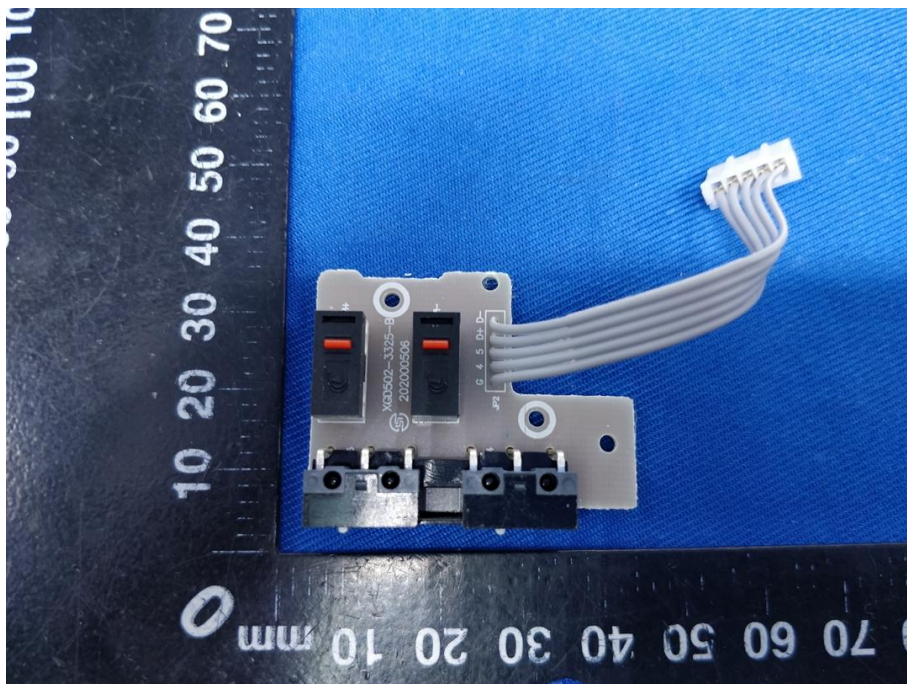

Appendix B: Photographs of EUT

Product: Wireless gaming mouse

Model: WM-07

Internal Photos

Antenna