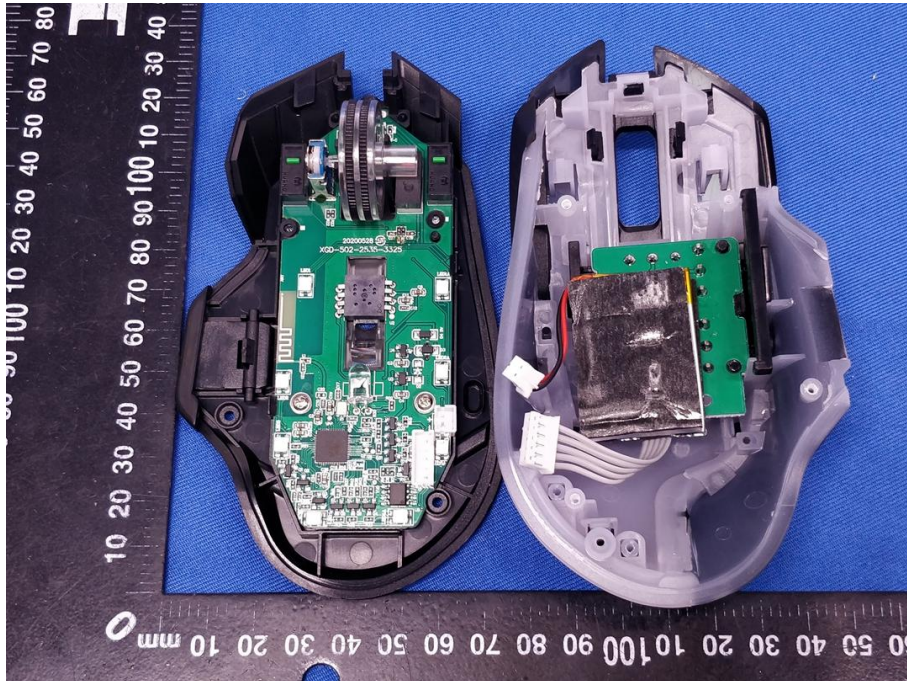

Appendix B: Photographs of EUT

Product: Wireless gaming mouse

Model: WM-07

Internal Photos

Antenna