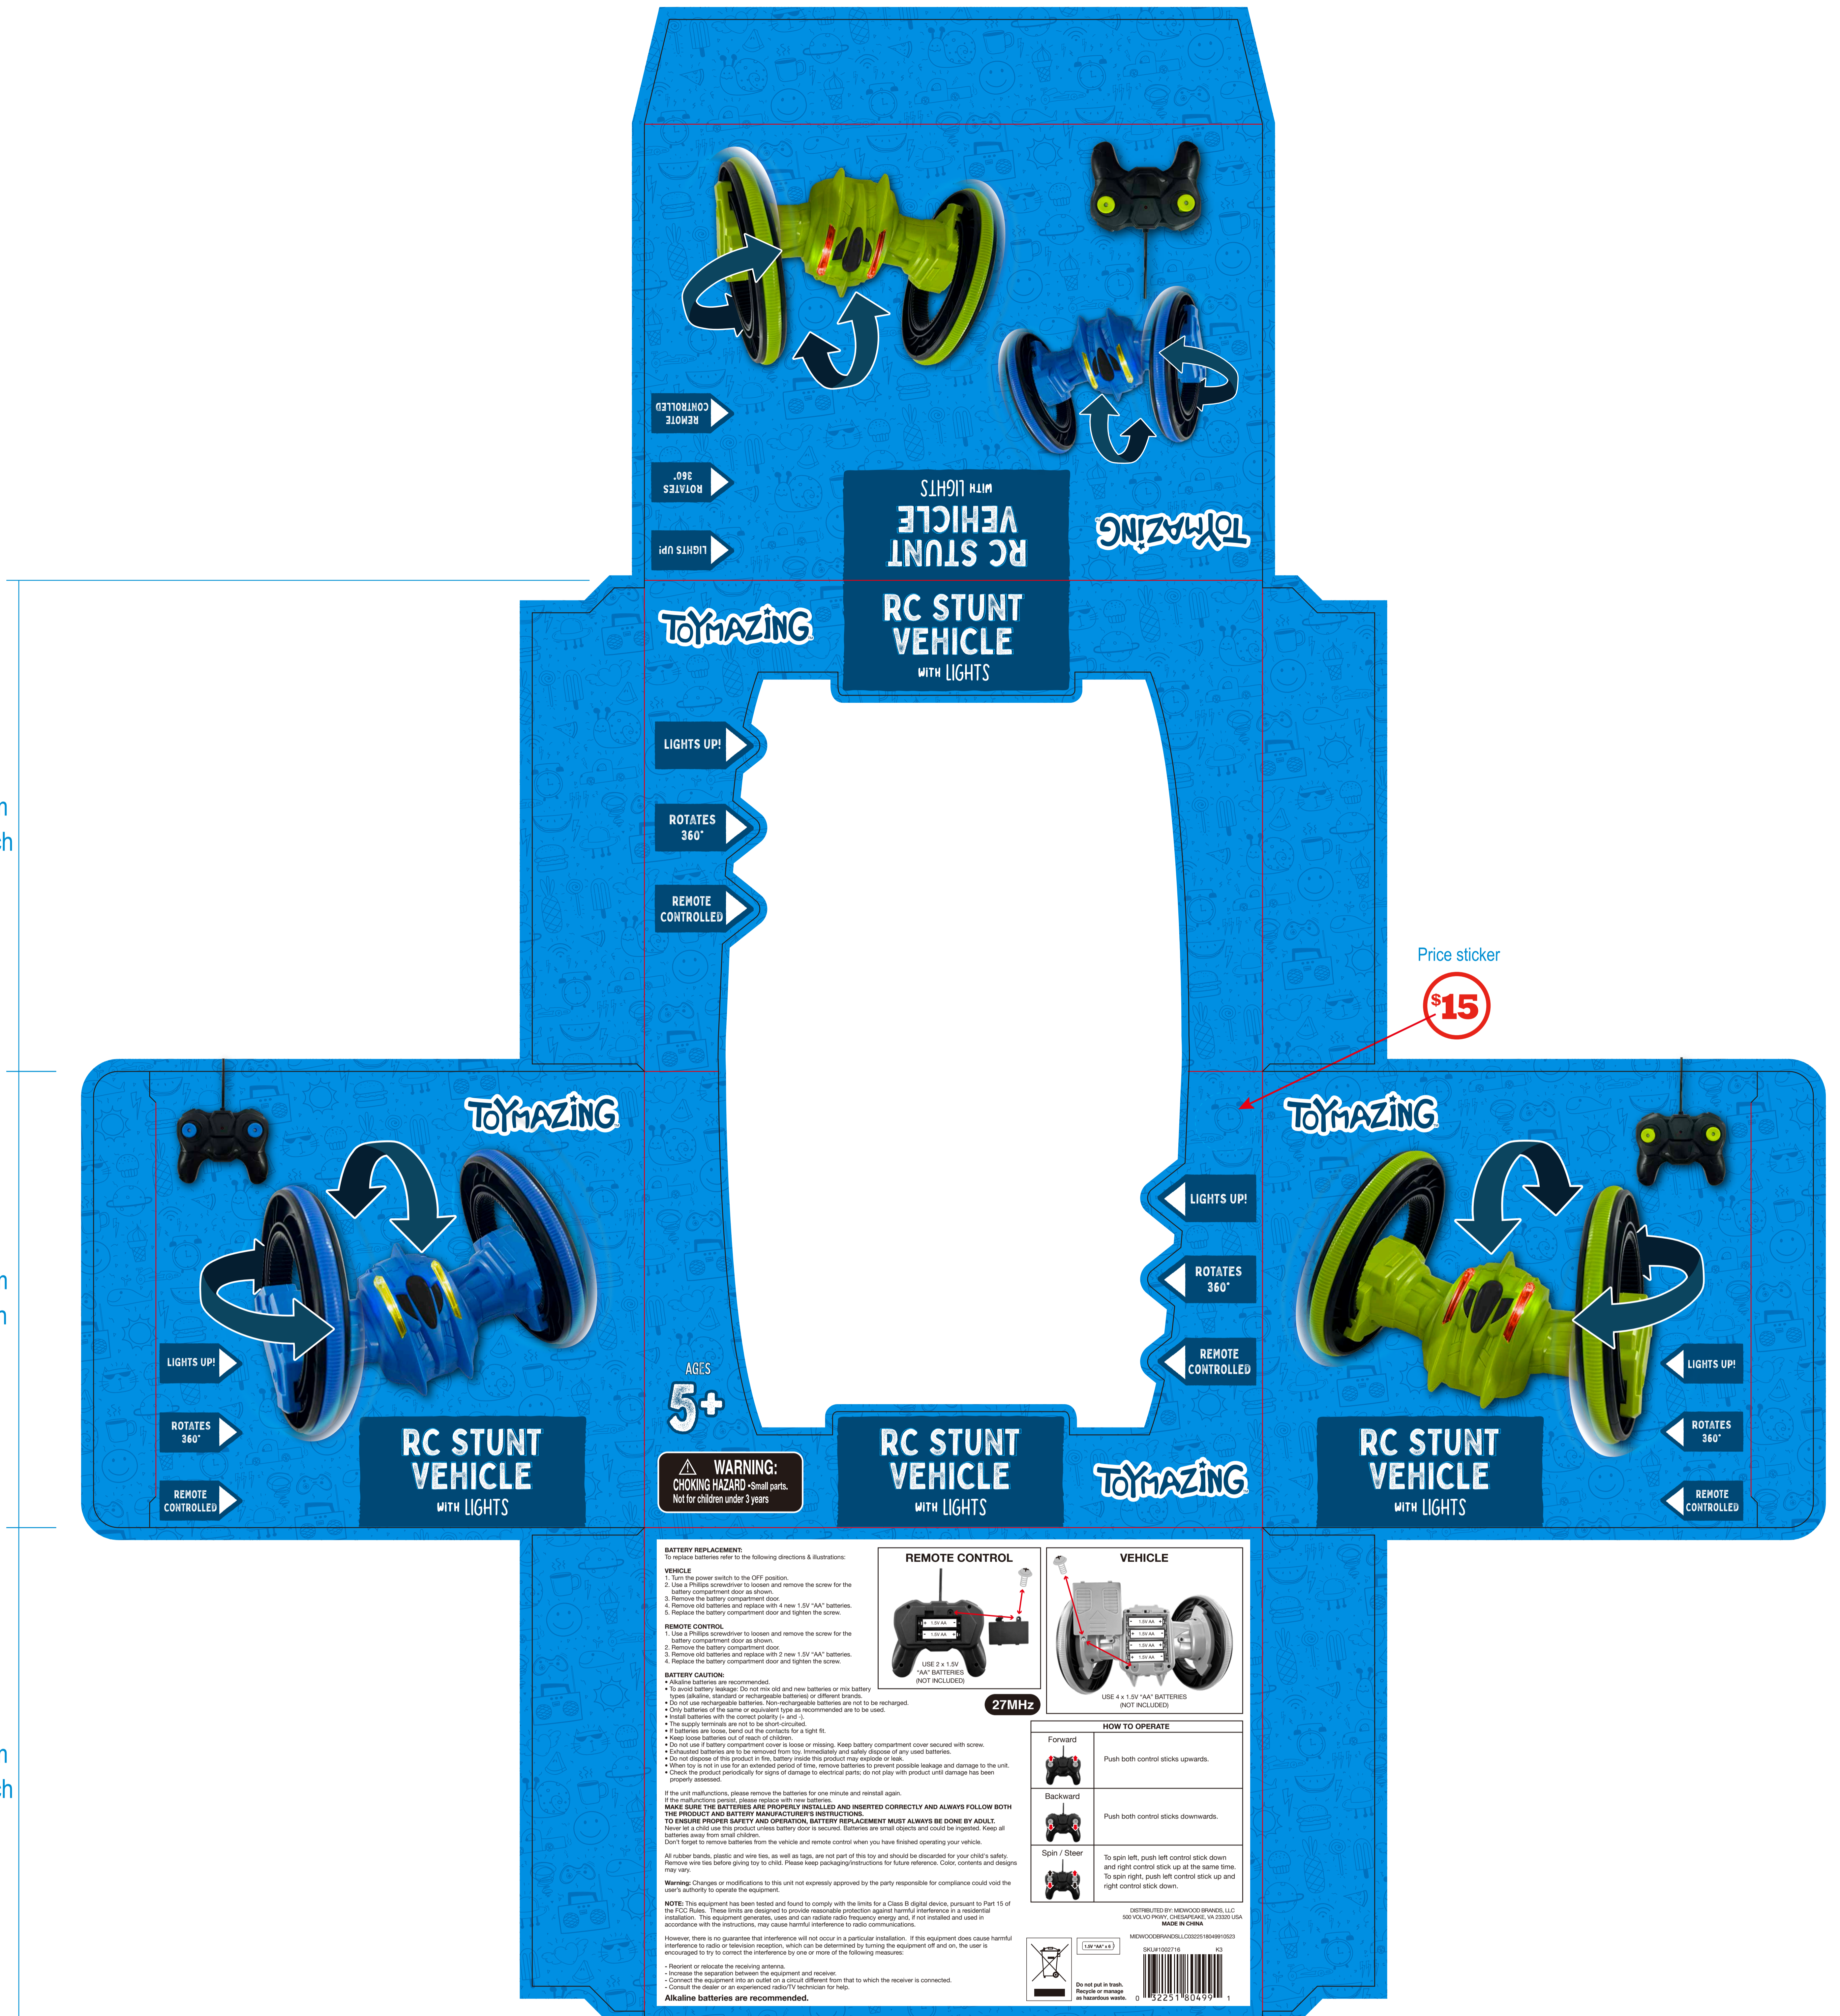

19.7 cm
7.76 inch

18.3 cm
7.2 inch

19.7 cm
7.76 inch

24.8 cm
9.76 inch

62.2 cm
24.49 inch

36.5 cm
14.37 inch

ITEM NO.	MOQ	DESIGNER	DATE
SZ23FDS62100748A	SZ_M21	Kiki	2023/05/19

* Please contact Account Executive for availability of design before initiating project *