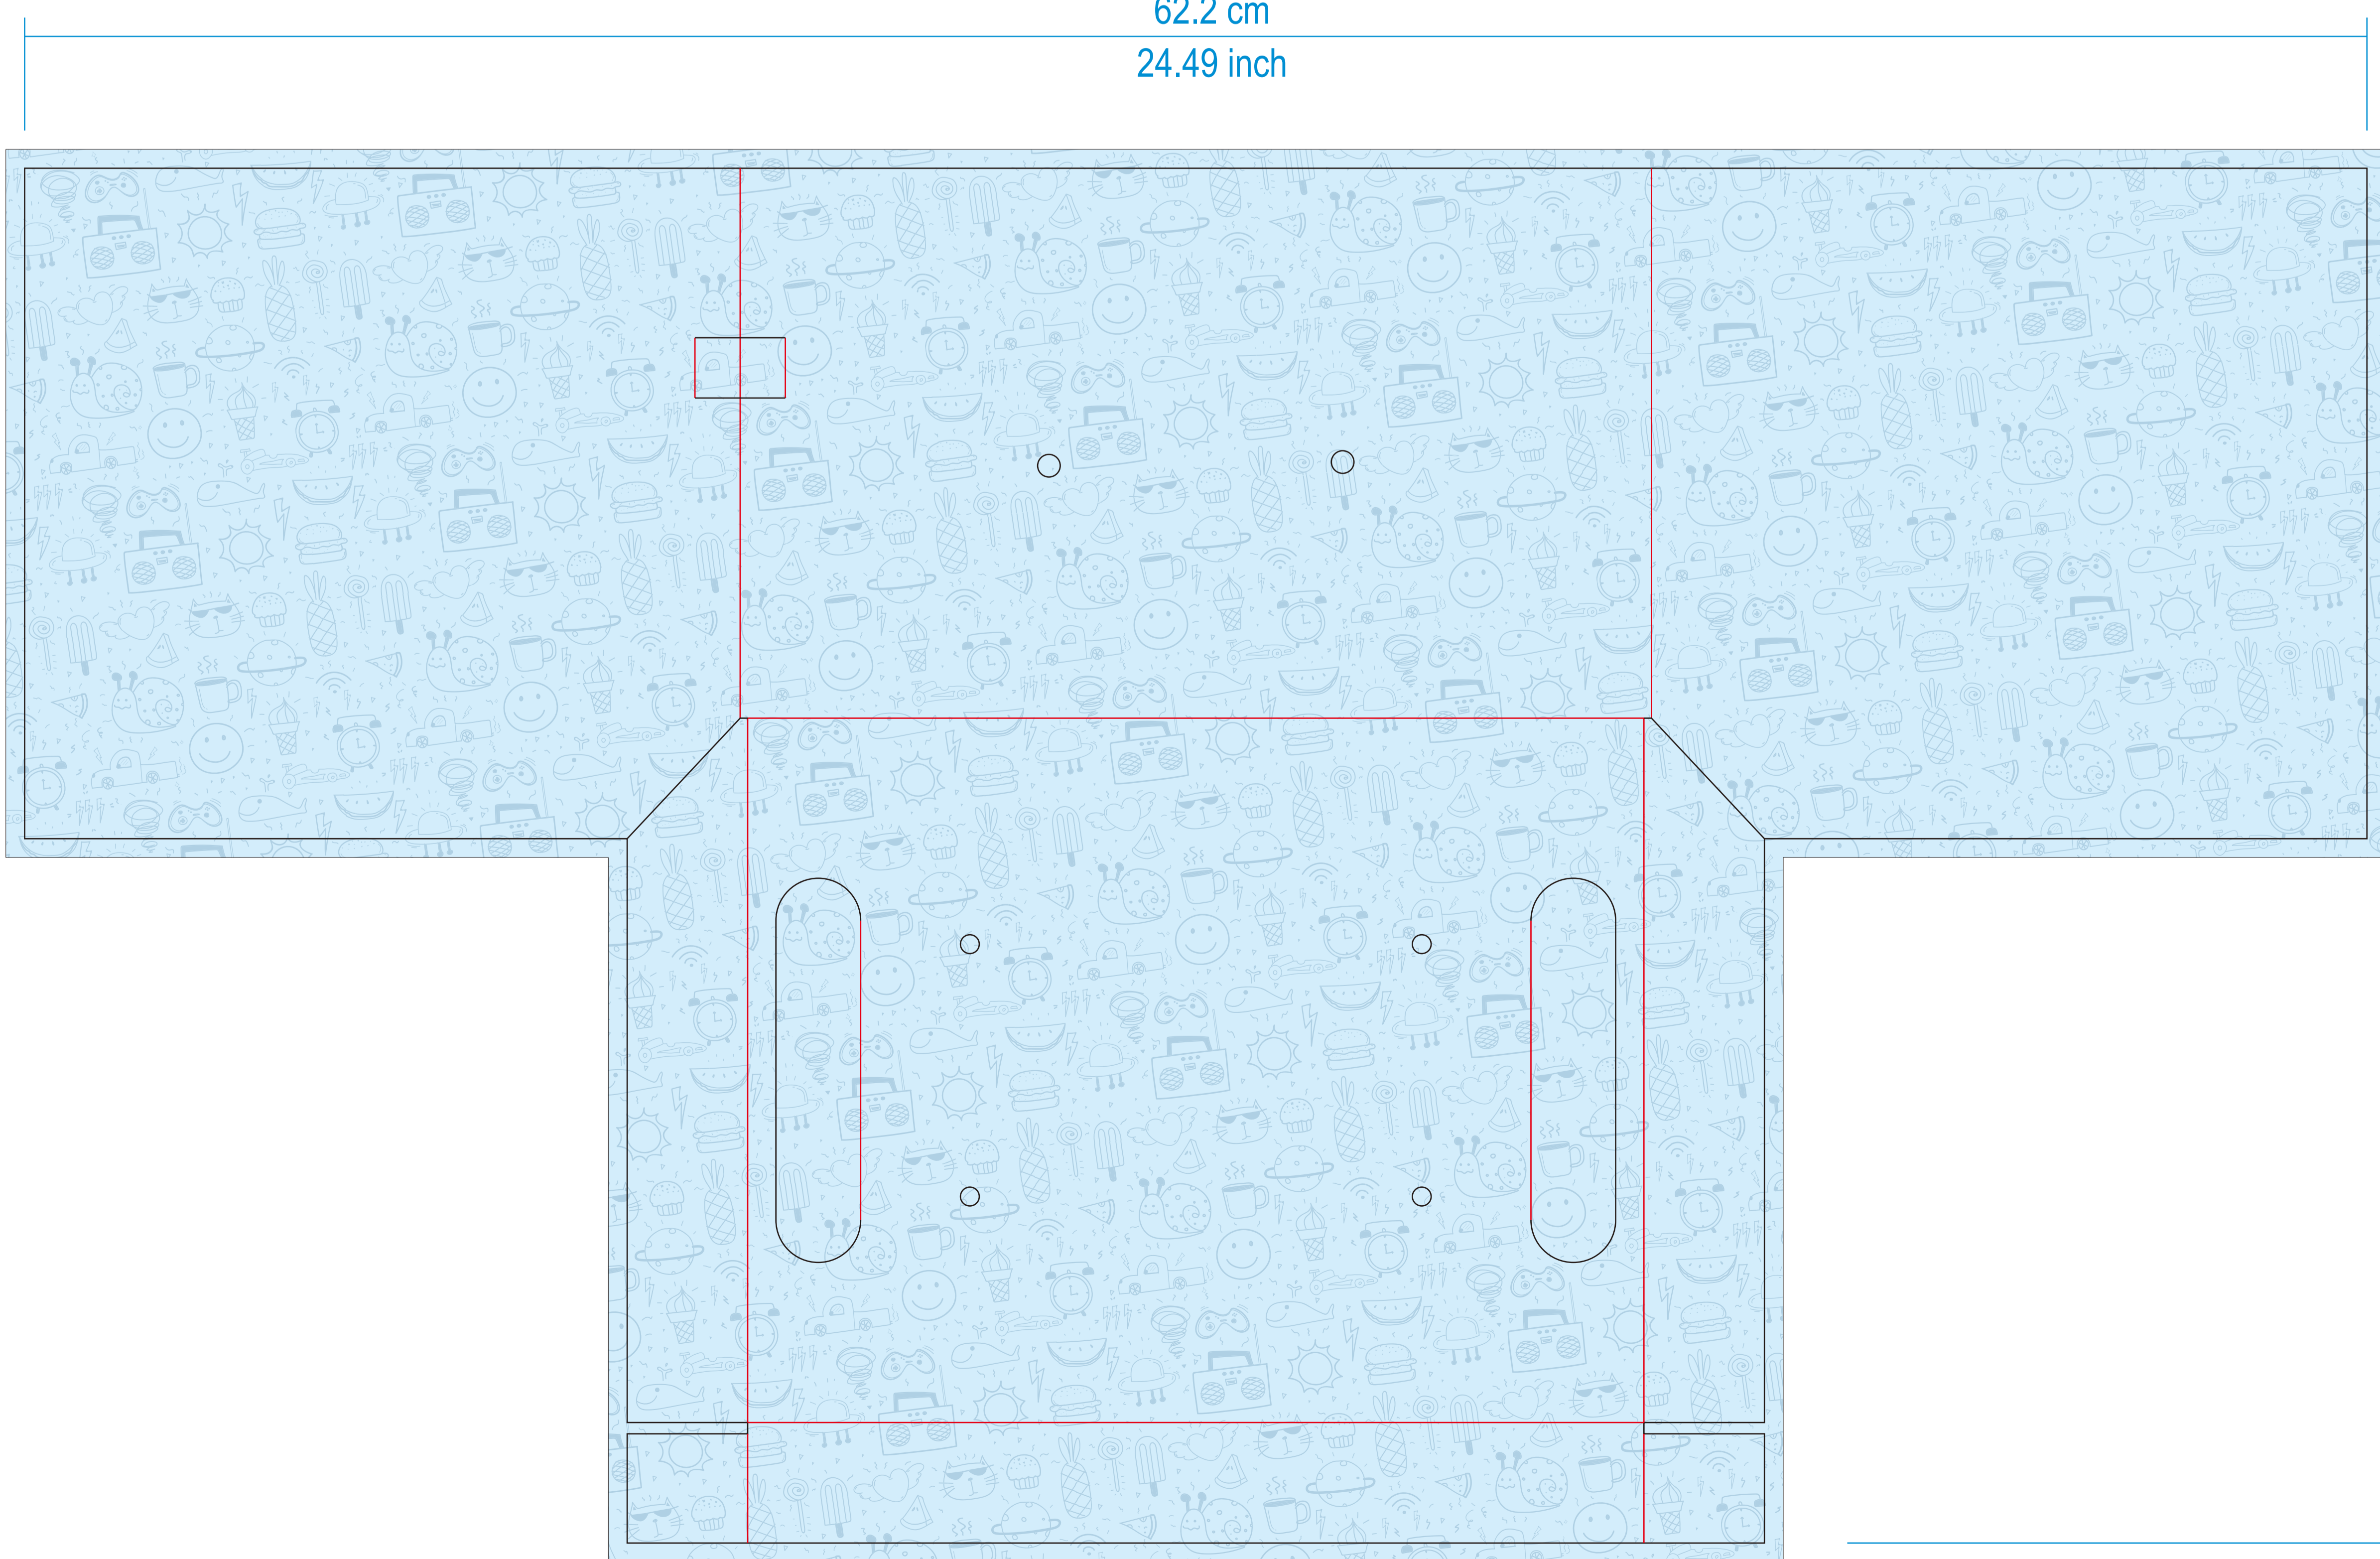

19.7 cm
7.76 inch

18.3 cm
7.2 inch

19.7 cm
7.76 inch

24.8 cm
9.76 inch

62.2 cm
24.49 inch

36.5 cm
14.37 inch

ITEM NO.	MOQ	DESIGNER	DATE
SZ23FDS62100748A	SZ_M21	Kiki	2023/05/19

* Please contact Account Executive for availability of design before initiating project *