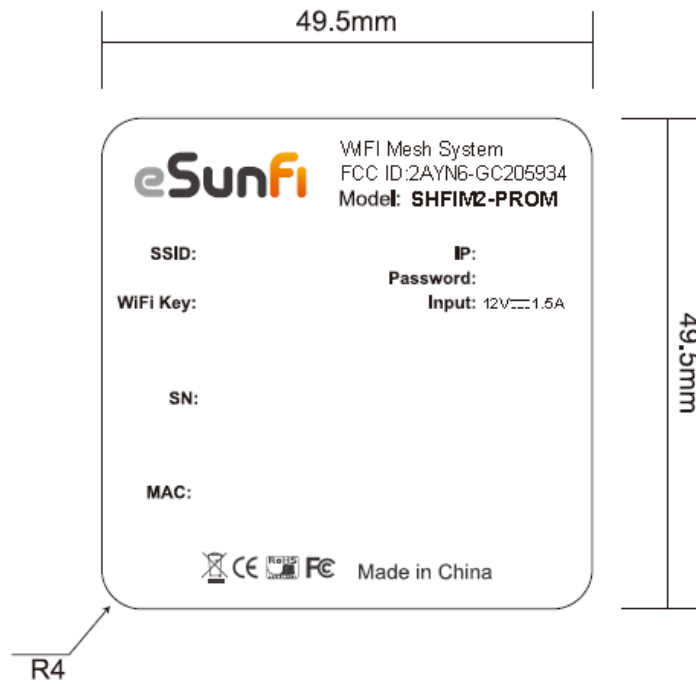

LABEL AND LOCATION

(Size: L4.95cm x 4.95cm)