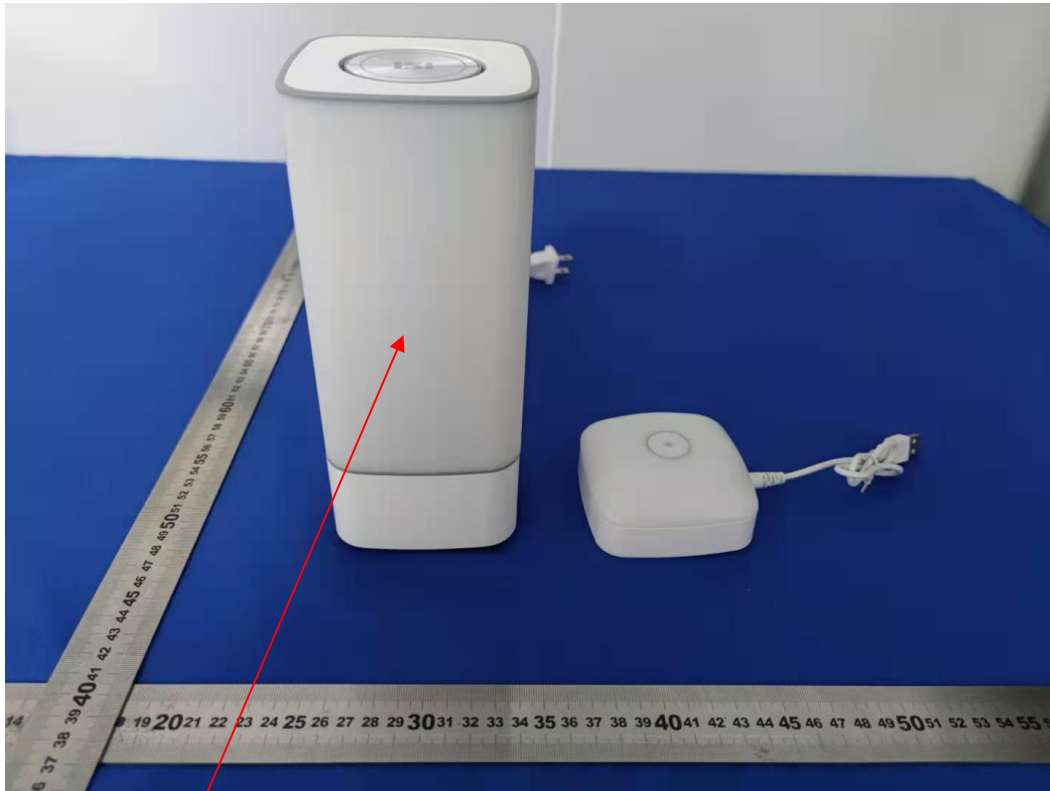

Label and Label Location

FCC ID: 2AYMX-I5I

L*W: 10mm*7mm

white font on a Black label