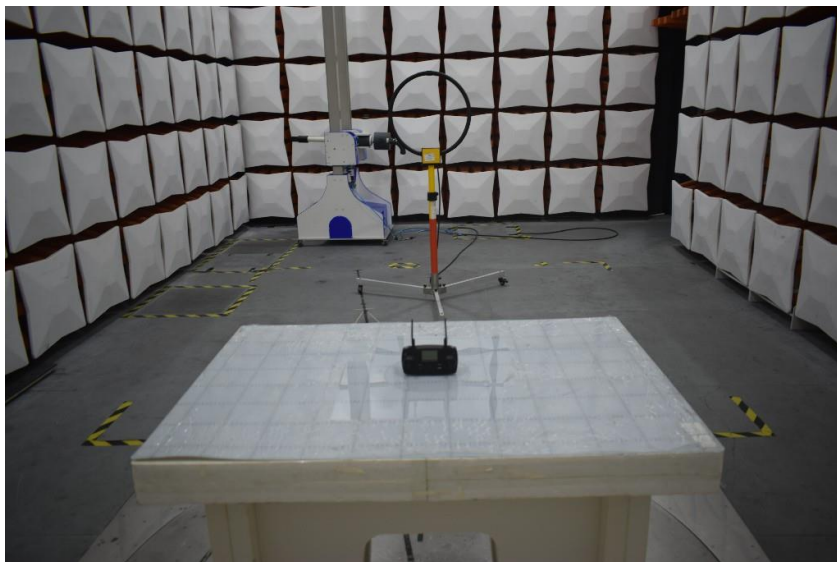

Test Photos of the EUT

Product Name: DRONE

Product Model: YG001

Radiated Emission

TX below 30MHz

TX 30MHz~1GHz

This report sets forth our findings solely with respect to the test samples identified herein. The results set forth in this report are not indicative or representative of the quality or characteristics of the lot from which a test sample was taken or any similar or identical product unless specifically and expressly noted. Disagreement against this test report, if any, should be filed with to our company in writing within 15 days of receiving the report. Any copying or replication of this report to or for any other person or entity, or use of our name or trademark, is permitted only with our prior written permission.

Test Photos of the EUT

Product Name: DRONE

Product Model: YG001

TX Above 1GHz

This report sets forth our findings solely with respect to the test samples identified herein. The results set forth in this report are not indicative or representative of the quality or characteristics of the lot from which a test sample was taken or any similar or identical product unless specifically and expressly noted. Disagreement against this test report, if any, should be filed with to our company in writing within 15 days of receiving the report. Any copying or replication of this report to or for any other person or entity, or use of our name or trademark, is permitted only with our prior written permission.