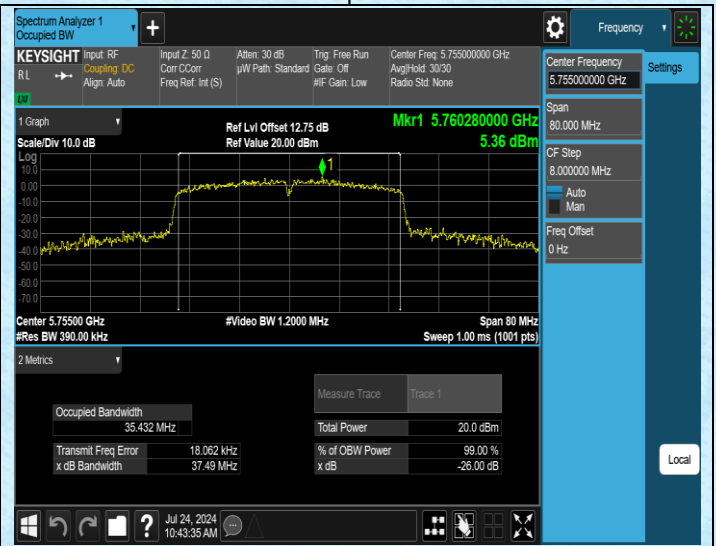

Test Graphs

AppendixA2: Occupied channel bandwidth

Test Result

Test Mode	Antenna	Frequency[MHz]	Rate	OCB [MHz]	FL[MHz]	FH[MHz]	Limit[MHz]	Verdict
11A	Ant1	5180	6Mbps	16.370	5171.8376	5188.2076	---	---
11A	Ant1	5200	6Mbps	16.467	5191.7170	5208.1840	---	---
11A	Ant1	5240	6Mbps	16.452	5231.7363	5248.1883	---	---
11A	Ant1	5260	6Mbps	16.488	5251.7056	5268.1936	---	---
11A	Ant1	5280	6Mbps	16.468	5271.7683	5288.2363	---	---
11A	Ant1	5320	6Mbps	16.462	5311.7867	5328.2487	---	---
11A	Ant1	5500	6Mbps	16.635	5491.6606	5508.2956	---	---
11A	Ant1	5580	6Mbps	16.677	5571.6888	5588.3658	---	---
11A	Ant1	5700	6Mbps	16.578	5691.6981	5708.2761	---	---
11A	Ant1	5745	6Mbps	16.468	5736.7625	5753.2305	---	---
11A	Ant1	5785	6Mbps	16.479	5776.7106	5793.1896	---	---
11A	Ant1	5825	6Mbps	16.543	5816.6649	5833.2079	---	---
11N20SISO	Ant1	5180	MCS0	17.558	5171.1711	5188.7291	---	---
11N20SISO	Ant1	5200	MCS0	17.544	5191.2274	5208.7714	---	---
11N20SISO	Ant1	5240	MCS0	17.497	5231.2552	5248.7522	---	---
11N20SISO	Ant1	5260	MCS0	17.532	5251.1944	5268.7264	---	---
11N20SISO	Ant1	5280	MCS0	17.509	5271.1909	5288.6999	---	---
11N20SISO	Ant1	5320	MCS0	17.542	5311.1869	5328.7289	---	---
11N20SISO	Ant1	5500	MCS0	17.783	5491.1117	5508.8947	---	---
11N20SISO	Ant1	5580	MCS0	17.678	5571.1654	5588.8434	---	---
11N20SISO	Ant1	5700	MCS0	17.597	5691.1788	5708.7758	---	---
11N20SISO	Ant1	5745	MCS0	17.492	5736.2878	5753.7798	---	---
11N20SISO	Ant1	5785	MCS0	17.506	5776.1961	5793.7021	---	---
11N20SISO	Ant1	5825	MCS0	17.626	5816.1472	5833.7732	---	---
11N40SISO	Ant1	5190	MCS0	35.341	5172.3885	5207.7295	---	---
11N40SISO	Ant1	5230	MCS0	35.395	5212.2845	5247.6795	---	---
11N40SISO	Ant1	5270	MCS0	35.422	5252.1934	5287.6154	---	---
11N40SISO	Ant1	5310	MCS0	35.434	5292.2568	5327.6908	---	---
11N40SISO	Ant1	5510	MCS0	35.670	5492.1997	5527.8697	---	---
11N40SISO	Ant1	5550	MCS0	35.782	5532.1252	5567.9072	---	---
11N40SISO	Ant1	5670	MCS0	35.435	5652.2649	5687.6999	---	---
11N40SISO	Ant1	5755	MCS0	35.250	5737.2964	5772.5464	---	---
11N40SISO	Ant1	5795	MCS0	35.381	5777.2092	5812.5902	---	---