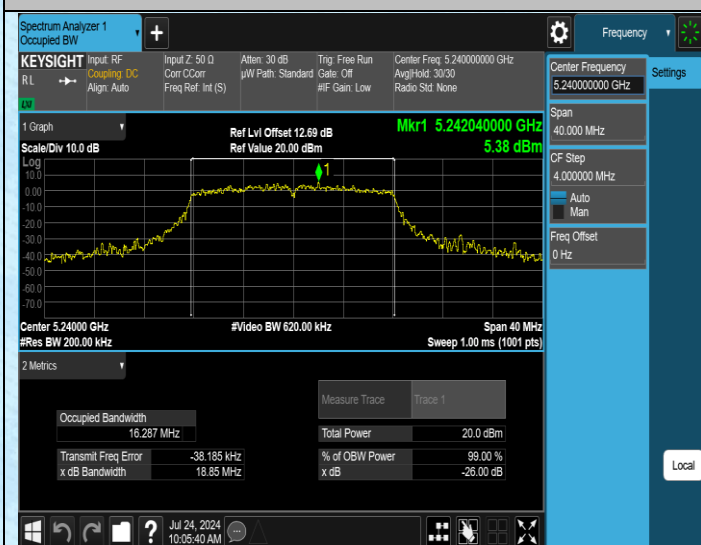

Test Graphs