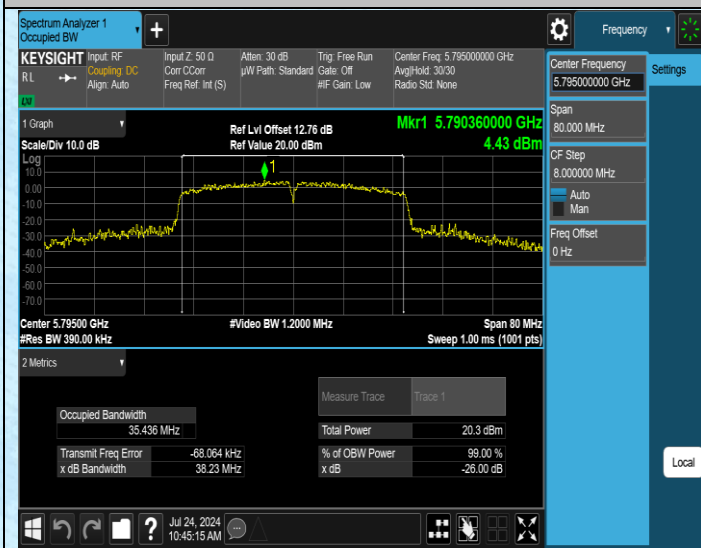

Test Graphs

AppendixA2: Occupied channel bandwidth

Test Result

Test Mode	Antenna	Frequency[MHz]	Rate	OCB [MHz]	FL[MHz]	FH[MHz]	Limit[MHz]	Verdict
11A	Ant1	5180	6Mbps	16.370	5171.8376	5188.2076	---	---
11A	Ant1	5200	6Mbps	16.467	5191.7170	5208.1840	---	---
11A	Ant1	5240	6Mbps	16.452	5231.7363	5248.1883	---	---
11A	Ant1	5260	6Mbps	16.488	5251.7056	5268.1936	---	---
11A	Ant1	5280	6Mbps	16.468	5271.7683	5288.2363	---	---
11A	Ant1	5320	6Mbps	16.462	5311.7867	5328.2487	---	---
11A	Ant1	5500	6Mbps	16.635	5491.6606	5508.2956	---	---
11A	Ant1	5580	6Mbps	16.677	5571.6888	5588.3658	---	---
11A	Ant1	5700	6Mbps	16.578	5691.6981	5708.2761	---	---
11A	Ant1	5745	6Mbps	16.468	5736.7625	5753.2305	---	---
11A	Ant1	5785	6Mbps	16.479	5776.7106	5793.1896	---	---
11A	Ant1	5825	6Mbps	16.543	5816.6649	5833.2079	---	---
11N20SISO	Ant1	5180	MCS0	17.558	5171.1711	5188.7291	---	---
11N20SISO	Ant1	5200	MCS0	17.544	5191.2274	5208.7714	---	---
11N20SISO	Ant1	5240	MCS0	17.497	5231.2552	5248.7522	---	---
11N20SISO	Ant1	5260	MCS0	17.532	5251.1944	5268.7264	---	---
11N20SISO	Ant1	5280	MCS0	17.509	5271.1909	5288.6999	---	---
11N20SISO	Ant1	5320	MCS0	17.542	5311.1869	5328.7289	---	---
11N20SISO	Ant1	5500	MCS0	17.783	5491.1117	5508.8947	---	---
11N20SISO	Ant1	5580	MCS0	17.678	5571.1654	5588.8434	---	---
11N20SISO	Ant1	5700	MCS0	17.597	5691.1788	5708.7758	---	---
11N20SISO	Ant1	5745	MCS0	17.492	5736.2878	5753.7798	---	---
11N20SISO	Ant1	5785	MCS0	17.506	5776.1961	5793.7021	---	---
11N20SISO	Ant1	5825	MCS0	17.626	5816.1472	5833.7732	---	---
11N40SISO	Ant1	5190	MCS0	35.341	5172.3885	5207.7295	---	---
11N40SISO	Ant1	5230	MCS0	35.395	5212.2845	5247.6795	---	---
11N40SISO	Ant1	5270	MCS0	35.422	5252.1934	5287.6154	---	---
11N40SISO	Ant1	5310	MCS0	35.434	5292.2568	5327.6908	---	---
11N40SISO	Ant1	5510	MCS0	35.670	5492.1997	5527.8697	---	---
11N40SISO	Ant1	5550	MCS0	35.782	5532.1252	5567.9072	---	---
11N40SISO	Ant1	5670	MCS0	35.435	5652.2649	5687.6999	---	---
11N40SISO	Ant1	5755	MCS0	35.250	5737.2964	5772.5464	---	---
11N40SISO	Ant1	5795	MCS0	35.381	5777.2092	5812.5902	---	---