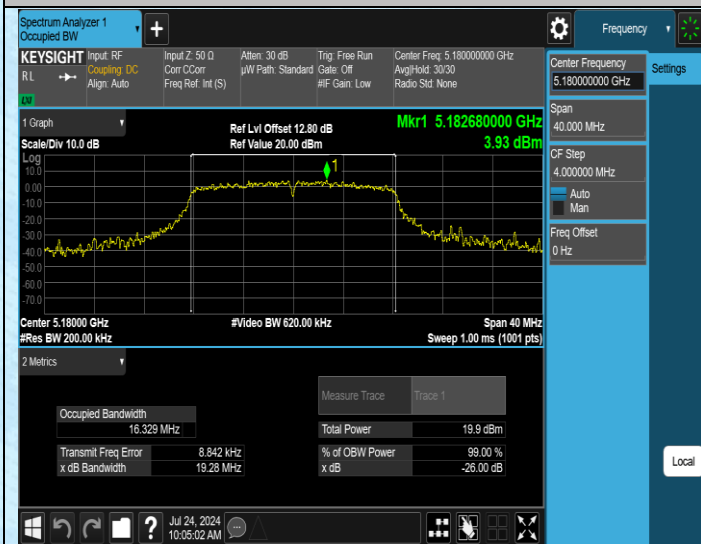

Test Graphs