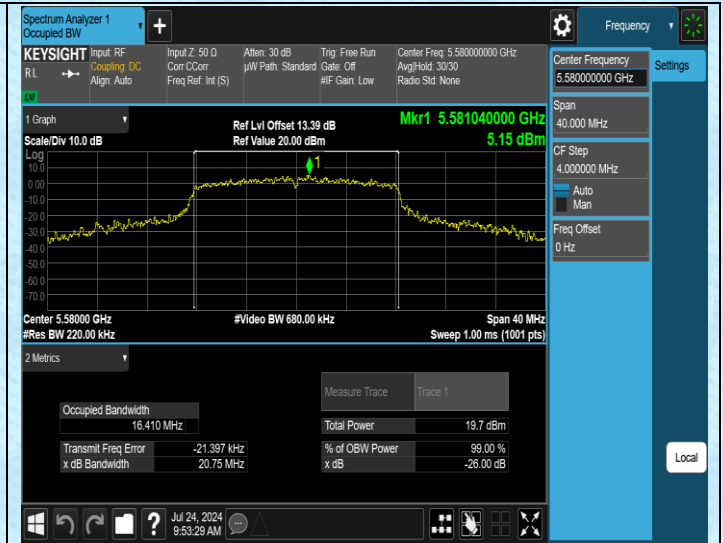

Test Graphs