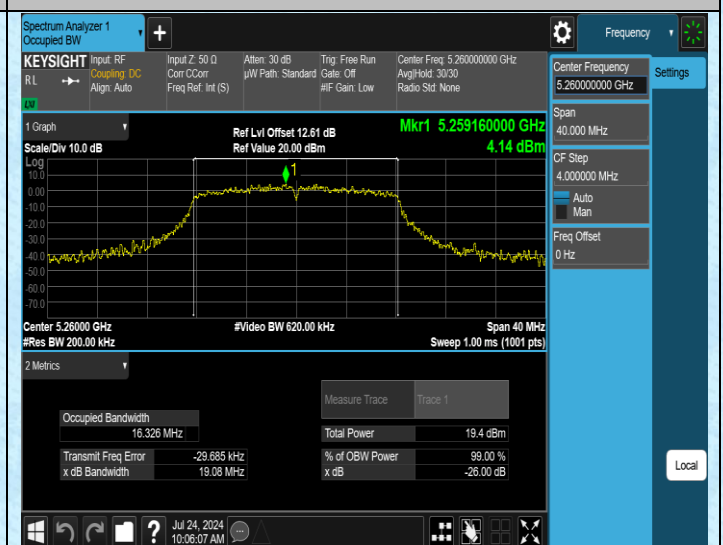

Test Graphs