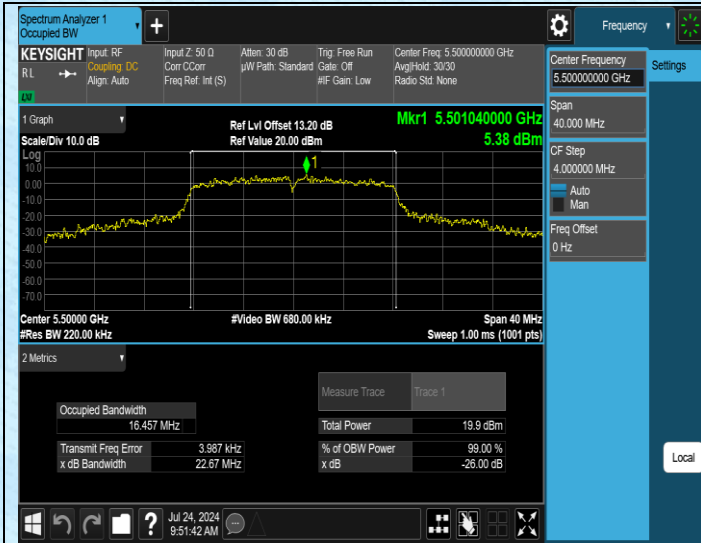

Test Graphs