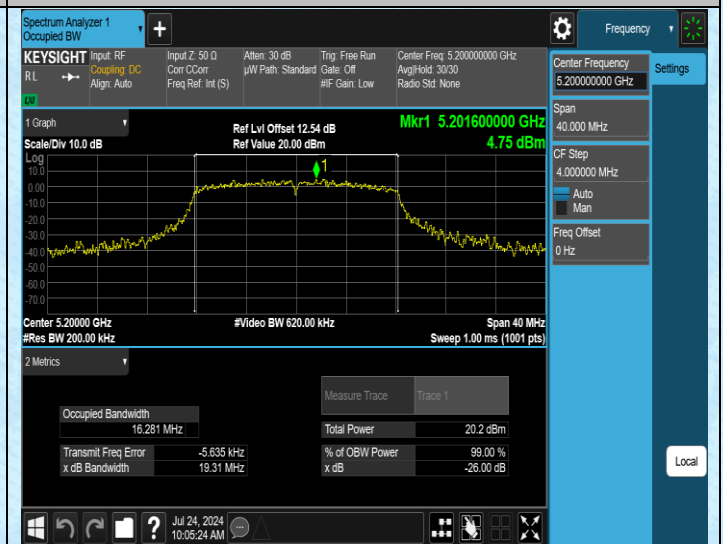

Test Graphs