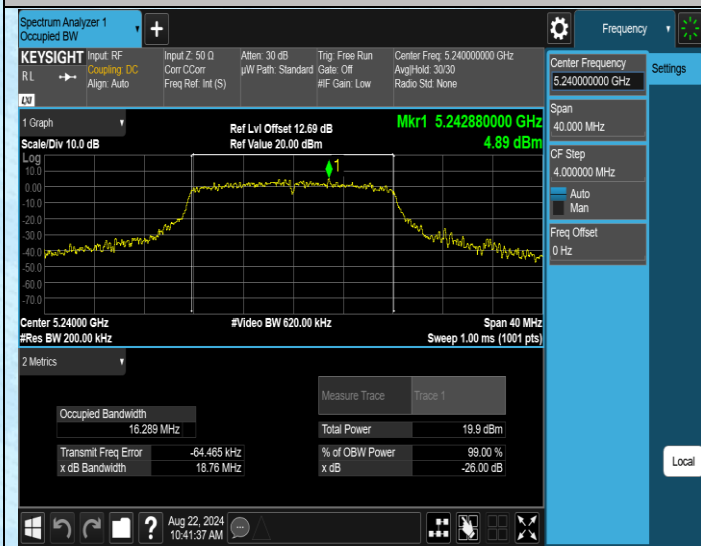

### Test Result

Test Mode	Antenna	Frequency[MHz]	Rate	26db EBW [MHz]	Limit[MHz]	Verdict
11A	Ant1	5180	6Mbps	18.85	---	---
11A	Ant1	5200	6Mbps	18.69	---	---
11A	Ant1	5240	6Mbps	18.76	---	---
11A	Ant1	5260	6Mbps	19.06	---	---
11A	Ant1	5280	6Mbps	19.03	---	---
11A	Ant1	5320	6Mbps	18.83	---	---
11A	Ant1	5500	6Mbps	20.12	---	---
11A	Ant1	5580	6Mbps	19.92	---	---
11A	Ant1	5700	6Mbps	18.74	---	---
11A	Ant1	5745	6Mbps	18.97	---	---
11A	Ant1	5785	6Mbps	19.04	---	---
11A	Ant1	5825	6Mbps	21.49	---	---
11N20SISO	Ant1	5180	MCS0	20.06	---	---
11N20SISO	Ant1	5200	MCS0	19.62	---	---
11N20SISO	Ant1	5240	MCS0	19.66	---	---
11N20SISO	Ant1	5260	MCS0	19.49	---	---
11N20SISO	Ant1	5280	MCS0	20.23	---	---
11N20SISO	Ant1	5320	MCS0	19.67	---	---
11N20SISO	Ant1	5500	MCS0	19.99	---	---
11N20SISO	Ant1	5580	MCS0	19.99	---	---
11N20SISO	Ant1	5700	MCS0	20.17	---	---
11N20SISO	Ant1	5745	MCS0	19.54	---	---
11N20SISO	Ant1	5785	MCS0	20.00	---	---
11N20SISO	Ant1	5825	MCS0	21.90	---	---
11N40SISO	Ant1	5190	MCS0	37.77	---	---
11N40SISO	Ant1	5230	MCS0	37.81	---	---
11N40SISO	Ant1	5270	MCS0	38.17	---	---
11N40SISO	Ant1	5310	MCS0	37.87	---	---
11N40SISO	Ant1	5510	MCS0	37.84	---	---
11N40SISO	Ant1	5550	MCS0	38.29	---	---
11N40SISO	Ant1	5670	MCS0	37.82	---	---
11N40SISO	Ant1	5755	MCS0	37.89	---	---
11N40SISO	Ant1	5795	MCS0	37.83	---	---

## Test Graphs

11A-Ant1-5180

11A-Ant1-5200

11A-Ant1-5240

11A-Ant1-5260

11A-Ant1-5280

11A-Ant1-5320

11N20SISO-Ant1-5500