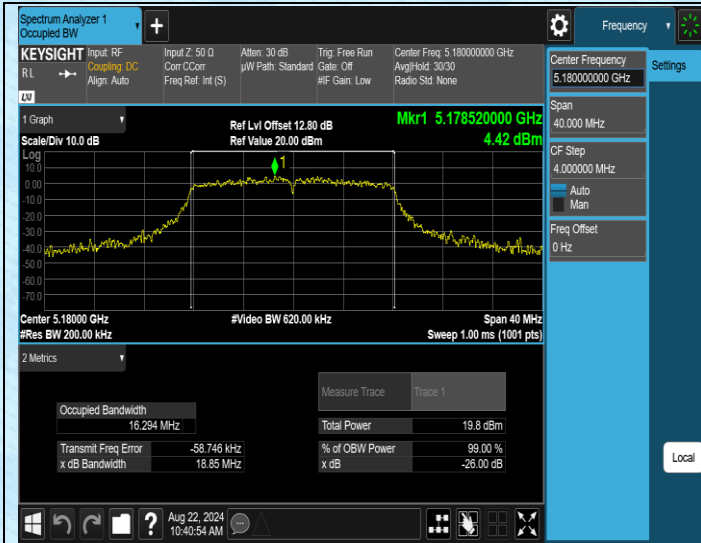

Test Graphs

11A-Ant1-5180