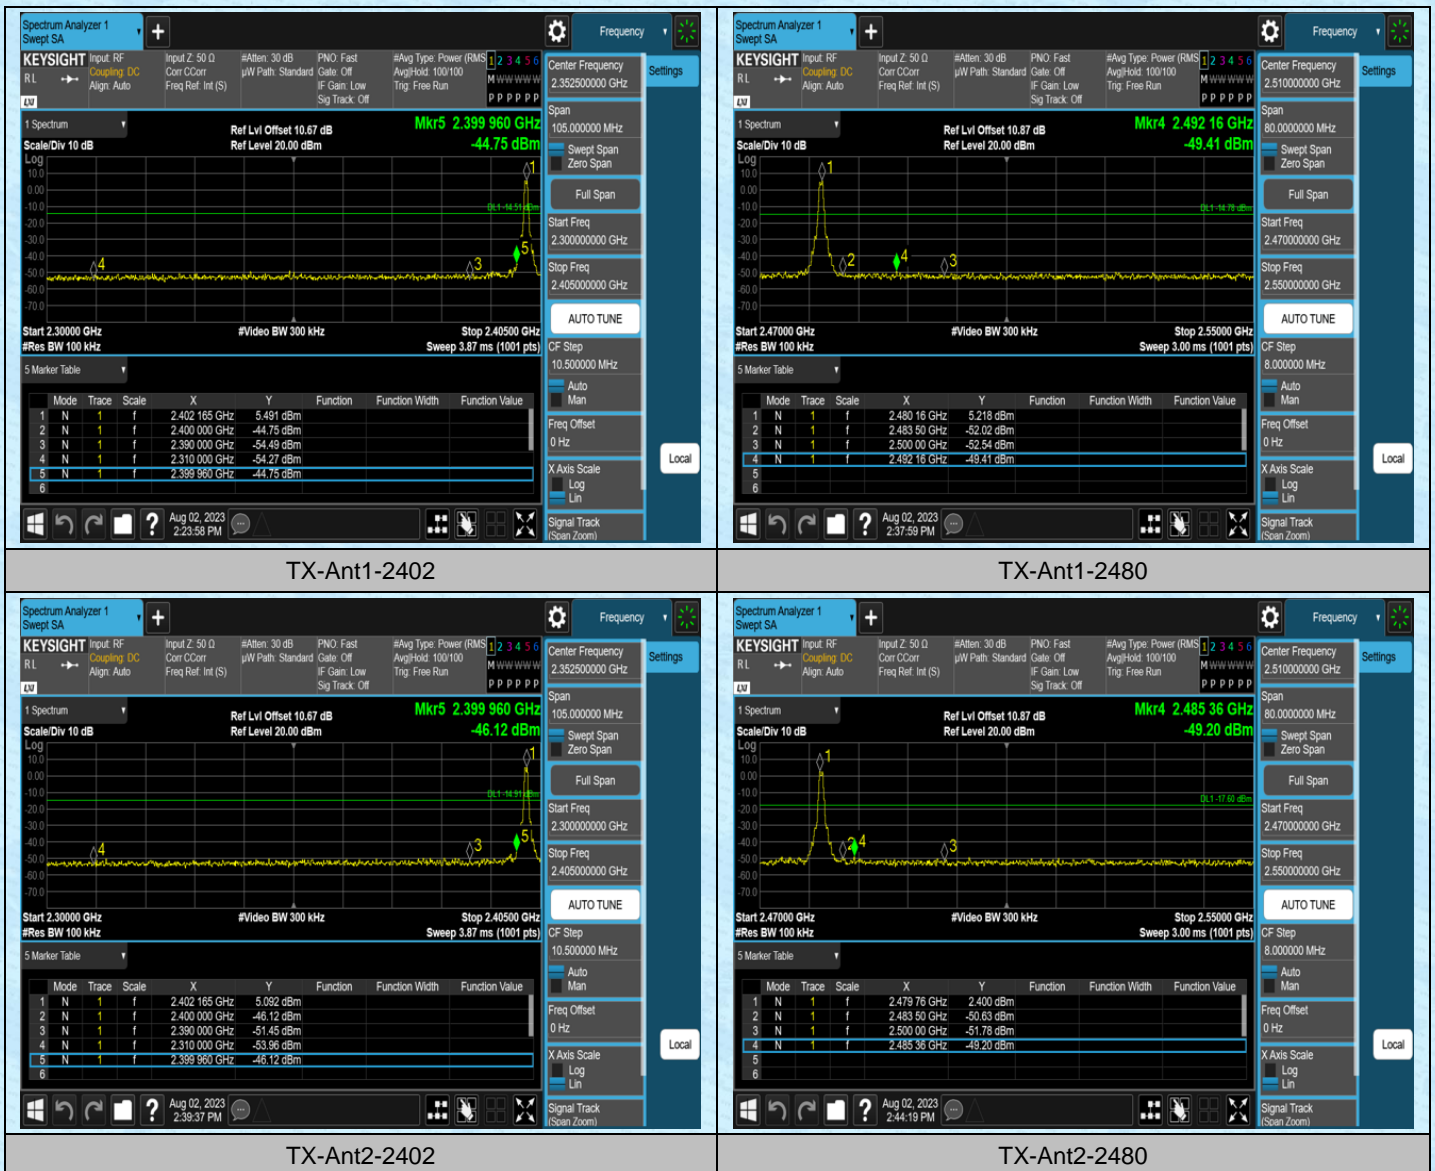

## Appendix E: Band edge measurements

### Test Result

TestMode	Antenna	ChName	Frequency[MHz]	RefLevel[dBm]	Result[dBm]	Limit[dBm]	Verdict
TX	Ant1	Low	2402	5.49	-44.75	≤-14.51	PASS
TX	Ant1	High	2480	5.22	-49.41	≤-14.78	PASS
TX	Ant2	Low	2402	5.09	-46.12	≤-14.91	PASS
TX	Ant2	High	2480	2.40	-49.2	≤-17.6	PASS
TX	Ant3	Low	2402	6.39	-42.09	≤-13.62	PASS
TX	Ant3	High	2480	5.02	-49.52	≤-14.98	PASS

### Test Graphs