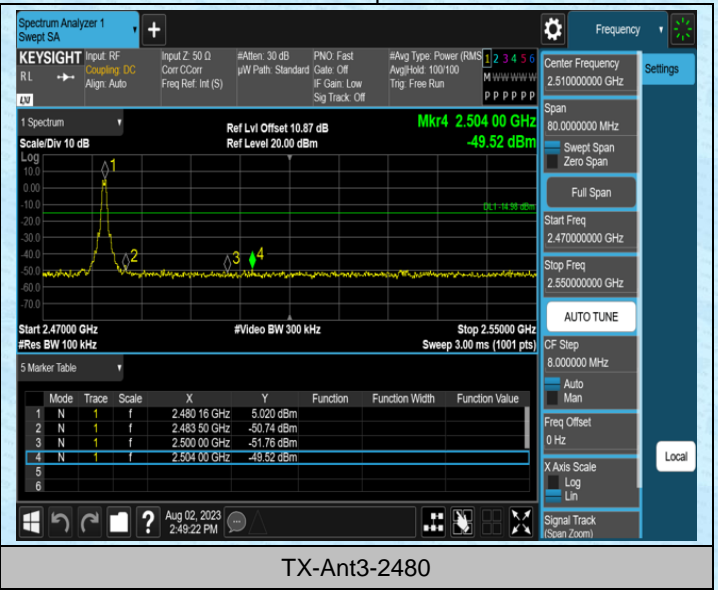

## Appendix E: Band edge measurements

### Test Result

TestMode	Antenna	ChName	Frequency[MHz]	RefLevel[dBm]	Result[dBm]	Limit[dBm]	Verdict
TX	Ant1	Low	2402	5.49	-44.75	≤-14.51	PASS
TX	Ant1	High	2480	5.22	-49.41	≤-14.78	PASS
TX	Ant2	Low	2402	5.09	-46.12	≤-14.91	PASS
TX	Ant2	High	2480	2.40	-49.2	≤-17.6	PASS
TX	Ant3	Low	2402	6.39	-42.09	≤-13.62	PASS
TX	Ant3	High	2480	5.02	-49.52	≤-14.98	PASS

### Test Graphs