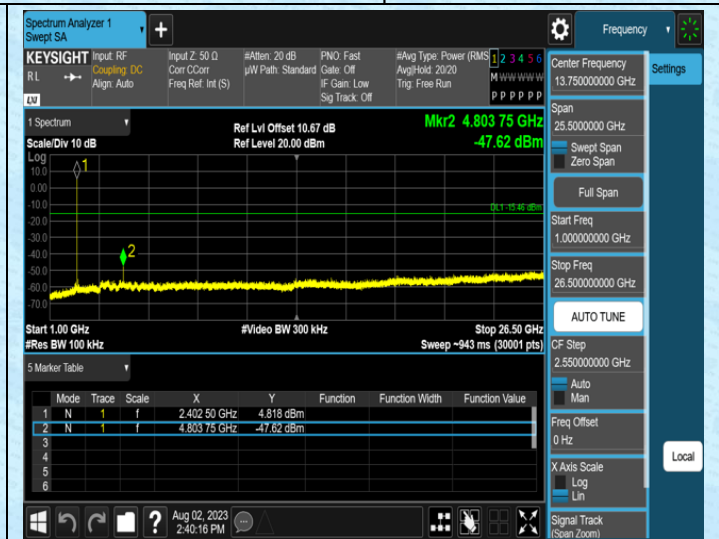

### Test Graphs

## Appendix F: Conducted Spurious Emission

### Test Result

TestMode	Antenna	Frequency[MHz]	FreqRange [MHz]	RefLevel [dBm]	Result[dBm]	Limit[dBm]	Verdict
TX	Ant1	2402	0~Reference	5.45	5.45	---	PASS
TX	Ant1	2402	30~1000	5.45	-62.1	≤-14.55	PASS
TX	Ant1	2402	1000~26500	5.45	-47.5	≤-14.55	PASS
TX	Ant1	2440	0~Reference	5.36	5.36	---	PASS
TX	Ant1	2440	30~1000	5.36	-61.74	≤-14.64	PASS
TX	Ant1	2440	1000~26500	5.36	-50.07	≤-14.64	PASS
TX	Ant1	2480	0~Reference	5.22	5.22	---	PASS
TX	Ant1	2480	30~1000	5.22	-62.45	≤-14.78	PASS
TX	Ant1	2480	1000~26500	5.22	-49.56	≤-14.78	PASS
TX	Ant2	2402	0~Reference	4.54	4.54	---	PASS
TX	Ant2	2402	30~1000	4.54	-62.18	≤-15.46	PASS
TX	Ant2	2402	1000~26500	4.54	-47.62	≤-15.46	PASS
TX	Ant2	2440	0~Reference	4.02	4.02	---	PASS
TX	Ant2	2440	30~1000	4.02	-62.64	≤-15.98	PASS
TX	Ant2	2440	1000~26500	4.02	-49.61	≤-15.98	PASS
TX	Ant2	2480	0~Reference	2.58	2.58	---	PASS
TX	Ant2	2480	30~1000	2.58	-62.21	≤-17.42	PASS
TX	Ant2	2480	1000~26500	2.58	-50.27	≤-17.42	PASS
TX	Ant3	2402	0~Reference	6.41	6.41	---	PASS
TX	Ant3	2402	30~1000	6.41	-62.46	≤-13.59	PASS
TX	Ant3	2402	1000~26500	6.41	-47.34	≤-13.59	PASS

## Test Graphs

-----End-----