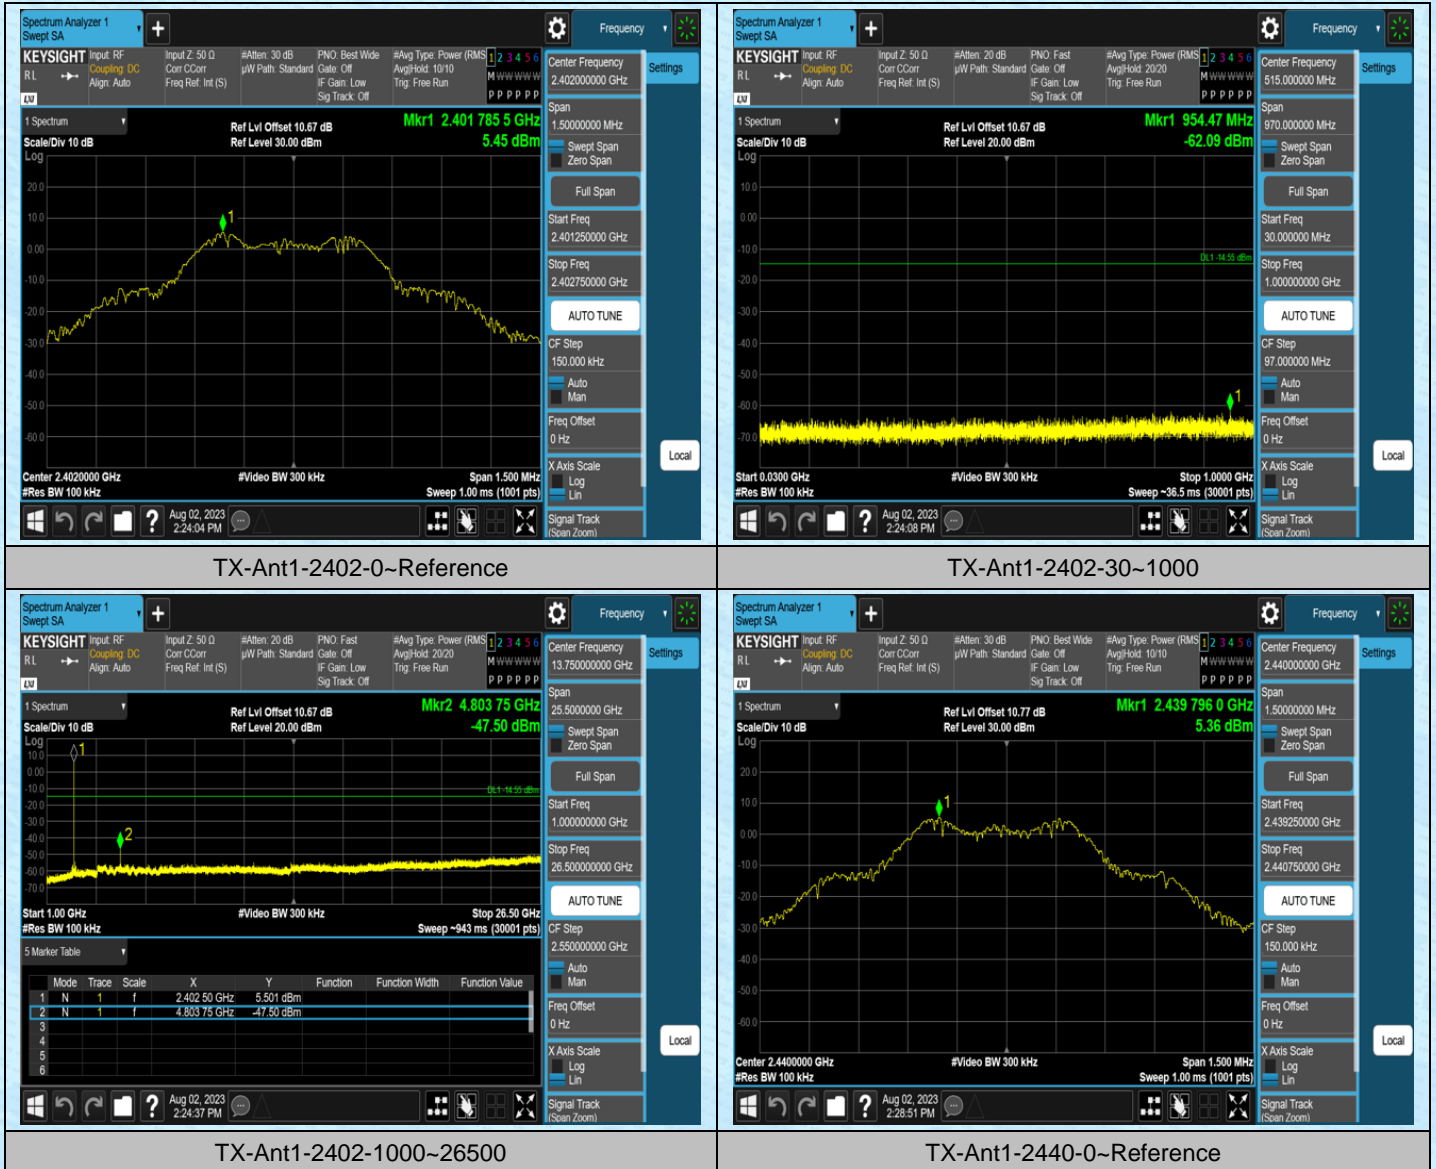

TX	Ant3	2440	0~Reference	6.00	6.00	---	PASS
TX	Ant3	2440	30~1000	6.00	-62.11	≤-14	PASS
TX	Ant3	2440	1000~26500	6.00	-50.21	≤-14	PASS
TX	Ant3	2480	0~Reference	4.48	4.48	---	PASS
TX	Ant3	2480	30~1000	4.48	-61.4	≤-15.52	PASS
TX	Ant3	2480	1000~26500	4.48	-50.24	≤-15.52	PASS

Test Graphs