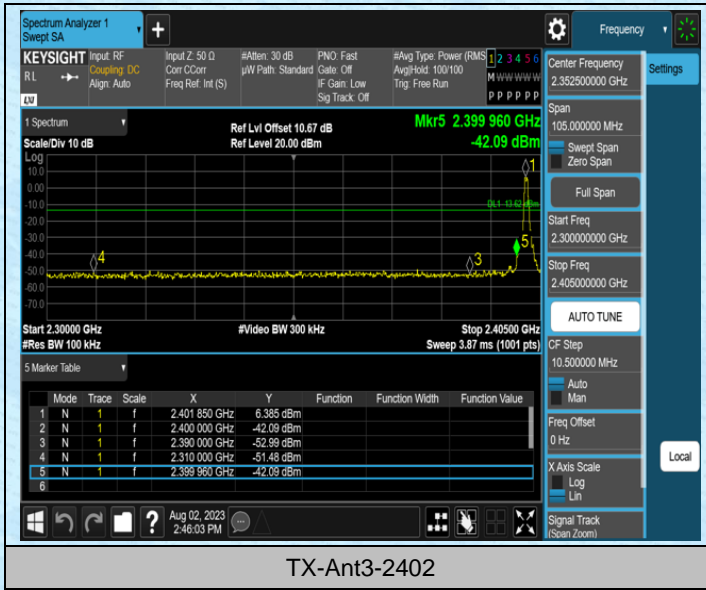

## Appendix E: Band edge measurements

### Test Result

TestMode	Antenna	ChName	Frequency[MHz]	RefLevel[dBm]	Result[dBm]	Limit[dBm]	Verdict
TX	Ant1	Low	2402	5.49	-44.75	≤-14.51	PASS
TX	Ant1	High	2480	5.22	-49.41	≤-14.78	PASS
TX	Ant2	Low	2402	5.09	-46.12	≤-14.91	PASS
TX	Ant2	High	2480	2.40	-49.2	≤-17.6	PASS
TX	Ant3	Low	2402	6.39	-42.09	≤-13.62	PASS
TX	Ant3	High	2480	5.02	-49.52	≤-14.98	PASS

### Test Graphs