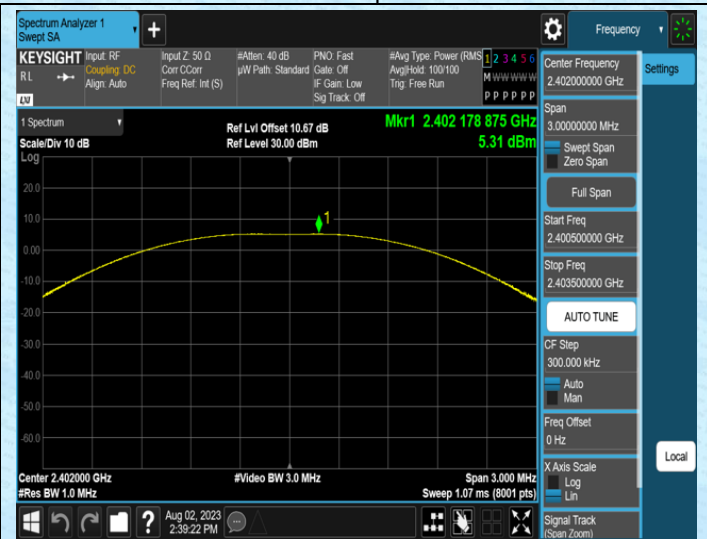

Test Result

TestMode	Antenna	Frequency[MHz]	OCB [MHz]	FL[MHz]	FH[MHz]	Limit[MHz]	Verdict
TX	Ant1	2402	0.90819	2401.5173	2402.4254	---	---
TX	Ant1	2440	0.91947	2439.5185	2440.4379	---	---
TX	Ant1	2480	0.90429	2479.5234	2480.4277	---	---
TX	Ant2	2402	0.89661	2401.5328	2402.4294	---	---
TX	Ant2	2440	0.88826	2439.5378	2440.4261	---	---
TX	Ant2	2480	0.92713	2479.5227	2480.4498	---	---
TX	Ant3	2402	0.95910	2401.5184	2402.4775	---	---
TX	Ant3	2440	0.91390	2439.5465	2440.4604	---	---
TX	Ant3	2480	0.92809	2479.5344	2480.4625	---	---

Test Graphs

TX-Ant1-2480

TX-Ant2-2402

TX-Ant2-2440

TX-Ant2-2480

TX-Ant3-2402

TX-Ant3-2440

AppendixC: Maximum conducted output power

Test Result Peak

TestMode	Antenna	Frequency[MHz]	Conducted Peak Power[dBm]	Conducted Limit[dBm]	Verdict
TX	Ant1	2402	5.73	≤30	PASS
TX	Ant1	2440	5.76	≤30	PASS
TX	Ant1	2480	5.47	≤30	PASS
TX	Ant2	2402	5.31	≤30	PASS
TX	Ant2	2440	4.35	≤30	PASS
TX	Ant2	2480	2.88	≤30	PASS
TX	Ant3	2402	6.65	≤30	PASS
TX	Ant3	2440	6.16	≤30	PASS
TX	Ant3	2480	5.24	≤30	PASS

Test Graphs Peak

AppendixD: Maximum power spectral density

Test Result

TestMode	Antenna	Frequency[MHz]	Result[dBm/3kHz]	Limit[dBm/3kHz]	Verdict
TX	Ant1	2402	-7.06	≤8.00	PASS
TX	Ant1	2440	-6.57	≤8.00	PASS
TX	Ant1	2480	-5.29	≤8.00	PASS
TX	Ant2	2402	-7.21	≤8.00	PASS
TX	Ant2	2440	-7.88	≤8.00	PASS
TX	Ant2	2480	-8.37	≤8.00	PASS
TX	Ant3	2402	-4.33	≤8.00	PASS
TX	Ant3	2440	-5.52	≤8.00	PASS
TX	Ant3	2480	-6.13	≤8.00	PASS