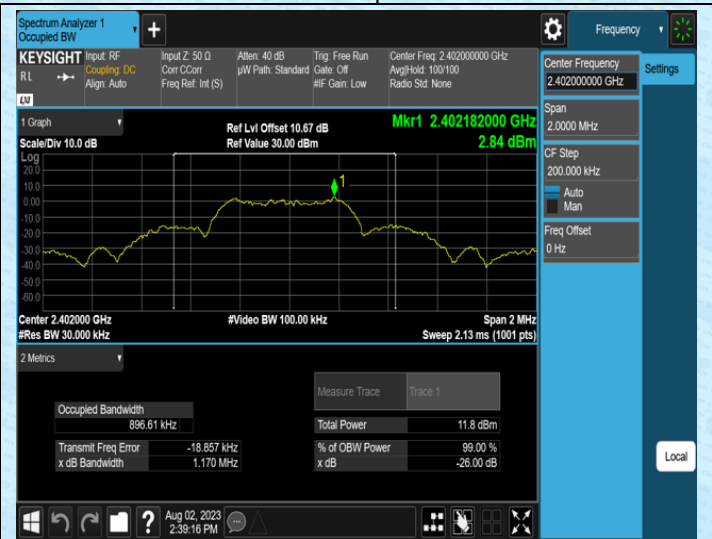

Test Result

TestMode	Antenna	Frequency[MHz]	OCB [MHz]	FL[MHz]	FH[MHz]	Limit[MHz]	Verdict
TX	Ant1	2402	0.90819	2401.5173	2402.4254	---	---
TX	Ant1	2440	0.91947	2439.5185	2440.4379	---	---
TX	Ant1	2480	0.90429	2479.5234	2480.4277	---	---
TX	Ant2	2402	0.89661	2401.5328	2402.4294	---	---
TX	Ant2	2440	0.88826	2439.5378	2440.4261	---	---
TX	Ant2	2480	0.92713	2479.5227	2480.4498	---	---
TX	Ant3	2402	0.95910	2401.5184	2402.4775	---	---
TX	Ant3	2440	0.91390	2439.5465	2440.4604	---	---
TX	Ant3	2480	0.92809	2479.5344	2480.4625	---	---

Test Graphs

TX-Ant1-2480

TX-Ant2-2402

TX-Ant2-2440

TX-Ant2-2480

TX-Ant3-2402

TX-Ant3-2440

AppendixC: Maximum conducted output power