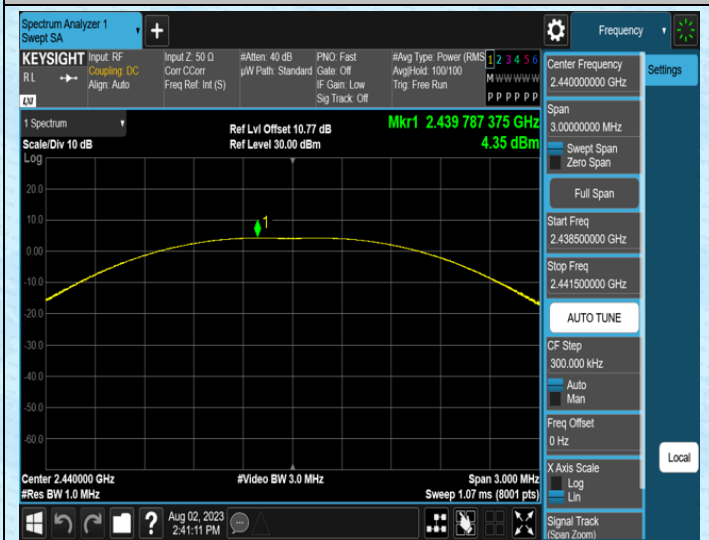

Test Result

TestMode	Antenna	Frequency[MHz]	OCB [MHz]	FL[MHz]	FH[MHz]	Limit[MHz]	Verdict
TX	Ant1	2402	0.90819	2401.5173	2402.4254	---	---
TX	Ant1	2440	0.91947	2439.5185	2440.4379	---	---
TX	Ant1	2480	0.90429	2479.5234	2480.4277	---	---
TX	Ant2	2402	0.89661	2401.5328	2402.4294	---	---
TX	Ant2	2440	0.88826	2439.5378	2440.4261	---	---
TX	Ant2	2480	0.92713	2479.5227	2480.4498	---	---
TX	Ant3	2402	0.95910	2401.5184	2402.4775	---	---
TX	Ant3	2440	0.91390	2439.5465	2440.4604	---	---
TX	Ant3	2480	0.92809	2479.5344	2480.4625	---	---

Test Graphs

TX-Ant1-2480

TX-Ant2-2402

TX-Ant2-2440

TX-Ant2-2480

TX-Ant3-2402

TX-Ant3-2440

AppendixC: Maximum conducted output power

Test Result Peak

TestMode	Antenna	Frequency[MHz]	Conducted Peak Power[dBm]	Conducted Limit[dBm]	Verdict
TX	Ant1	2402	5.73	≤30	PASS
TX	Ant1	2440	5.76	≤30	PASS
TX	Ant1	2480	5.47	≤30	PASS
TX	Ant2	2402	5.31	≤30	PASS
TX	Ant2	2440	4.35	≤30	PASS
TX	Ant2	2480	2.88	≤30	PASS
TX	Ant3	2402	6.65	≤30	PASS
TX	Ant3	2440	6.16	≤30	PASS
TX	Ant3	2480	5.24	≤30	PASS

Test Graphs Peak

AppendixD: Maximum power spectral density

Test Result

TestMode	Antenna	Frequency[MHz]	Result[dBm/3kHz]	Limit[dBm/3kHz]	Verdict
TX	Ant1	2402	-7.06	≤8.00	PASS
TX	Ant1	2440	-6.57	≤8.00	PASS
TX	Ant1	2480	-5.29	≤8.00	PASS
TX	Ant2	2402	-7.21	≤8.00	PASS
TX	Ant2	2440	-7.88	≤8.00	PASS
TX	Ant2	2480	-8.37	≤8.00	PASS
TX	Ant3	2402	-4.33	≤8.00	PASS
TX	Ant3	2440	-5.52	≤8.00	PASS
TX	Ant3	2480	-6.13	≤8.00	PASS