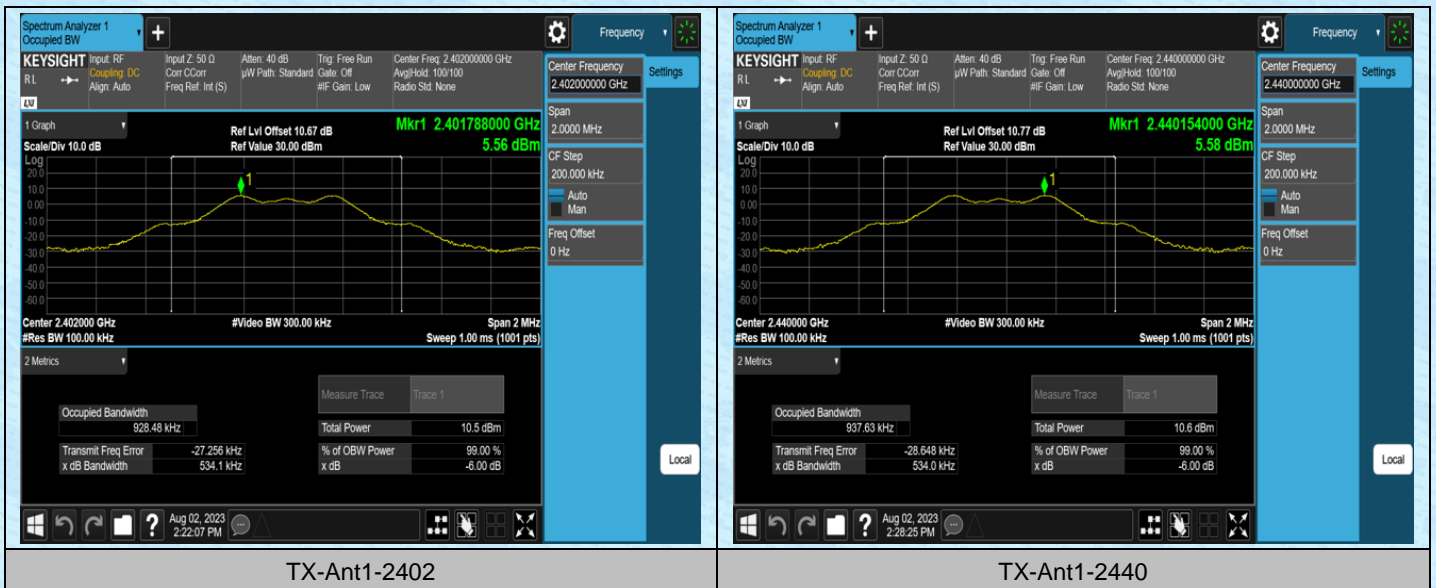

AppendixA: DTS Bandwidth

Test Result

Test Mode	Antenna	Frequency[MHz]	DTS BW [MHz]	Limit[MHz]	Verdict
TX	Ant1	2402	0.5341	0.5	PASS
TX	Ant1	2440	0.5340	0.5	PASS
TX	Ant1	2480	0.5341	0.5	PASS
TX	Ant2	2402	0.5324	0.5	PASS
TX	Ant2	2440	0.5313	0.5	PASS
TX	Ant2	2480	0.5333	0.5	PASS
TX	Ant3	2402	0.5367	0.5	PASS
TX	Ant3	2440	0.5391	0.5	PASS
TX	Ant3	2480	0.5339	0.5	PASS

Test Graphs

TX-Ant1-2480

TX-Ant2-2402

TX-Ant2-2440

TX-Ant2-2480

TX-Ant3-2402

TX-Ant3-2440

AppendixB: Occupied Channel Bandwidth