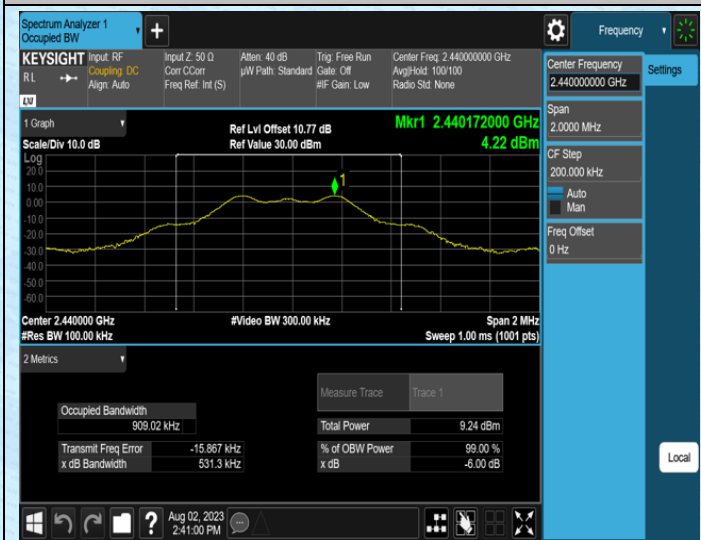

Test Graphs

TX-Ant1-2480

TX-Ant2-2402

TX-Ant2-2440

TX-Ant2-2480

TX-Ant3-2402

TX-Ant3-2440

AppendixB: Occupied Channel Bandwidth

Test Result

TestMode	Antenna	Frequency[MHz]	OCB [MHz]	FL[MHz]	FH[MHz]	Limit[MHz]	Verdict
TX	Ant1	2402	0.90819	2401.5173	2402.4254	---	---
TX	Ant1	2440	0.91947	2439.5185	2440.4379	---	---
TX	Ant1	2480	0.90429	2479.5234	2480.4277	---	---
TX	Ant2	2402	0.89661	2401.5328	2402.4294	---	---
TX	Ant2	2440	0.88826	2439.5378	2440.4261	---	---
TX	Ant2	2480	0.92713	2479.5227	2480.4498	---	---
TX	Ant3	2402	0.95910	2401.5184	2402.4775	---	---
TX	Ant3	2440	0.91390	2439.5465	2440.4604	---	---
TX	Ant3	2480	0.92809	2479.5344	2480.4625	---	---