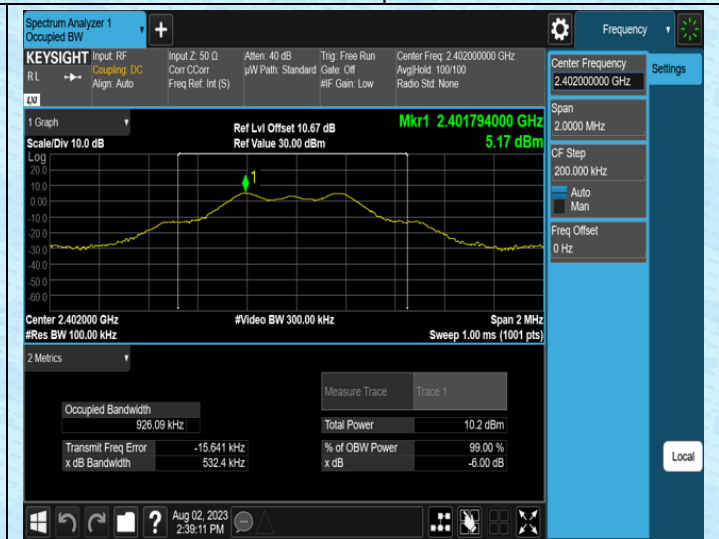

AppendixA: DTS Bandwidth

Test Result

Test Mode	Antenna	Frequency[MHz]	DTS BW [MHz]	Limit[MHz]	Verdict
TX	Ant1	2402	0.5341	0.5	PASS
TX	Ant1	2440	0.5340	0.5	PASS
TX	Ant1	2480	0.5341	0.5	PASS
TX	Ant2	2402	0.5324	0.5	PASS
TX	Ant2	2440	0.5313	0.5	PASS
TX	Ant2	2480	0.5333	0.5	PASS
TX	Ant3	2402	0.5367	0.5	PASS
TX	Ant3	2440	0.5391	0.5	PASS
TX	Ant3	2480	0.5339	0.5	PASS

Test Graphs

TX-Ant1-2480

TX-Ant2-2402

TX-Ant2-2440

TX-Ant2-2480

TX-Ant3-2402

TX-Ant3-2440

AppendixB: Occupied Channel Bandwidth