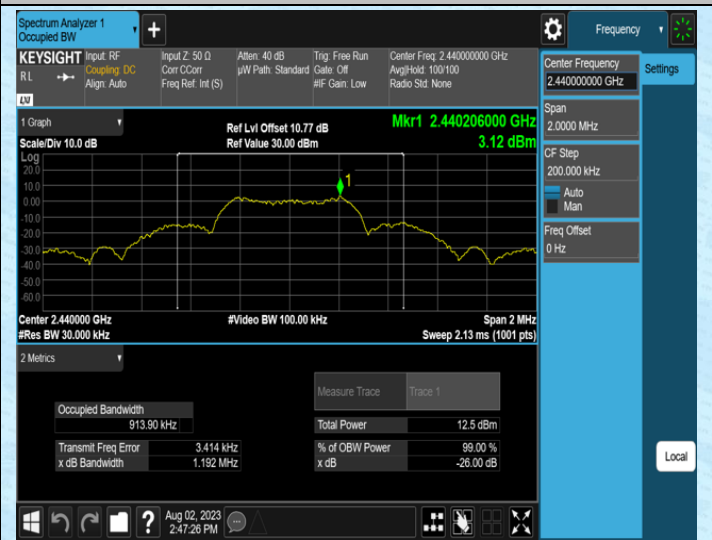

Test Graphs

TX-Ant1-2480

TX-Ant2-2402

TX-Ant2-2440

TX-Ant2-2480

TX-Ant3-2402

TX-Ant3-2440

AppendixC: Maximum conducted output power

Test Result Peak

TestMode	Antenna	Frequency[MHz]	Conducted Peak Power[dBm]	Conducted Limit[dBm]	Verdict
TX	Ant1	2402	5.73	≤30	PASS
TX	Ant1	2440	5.76	≤30	PASS
TX	Ant1	2480	5.47	≤30	PASS
TX	Ant2	2402	5.31	≤30	PASS
TX	Ant2	2440	4.35	≤30	PASS
TX	Ant2	2480	2.88	≤30	PASS
TX	Ant3	2402	6.65	≤30	PASS
TX	Ant3	2440	6.16	≤30	PASS
TX	Ant3	2480	5.24	≤30	PASS