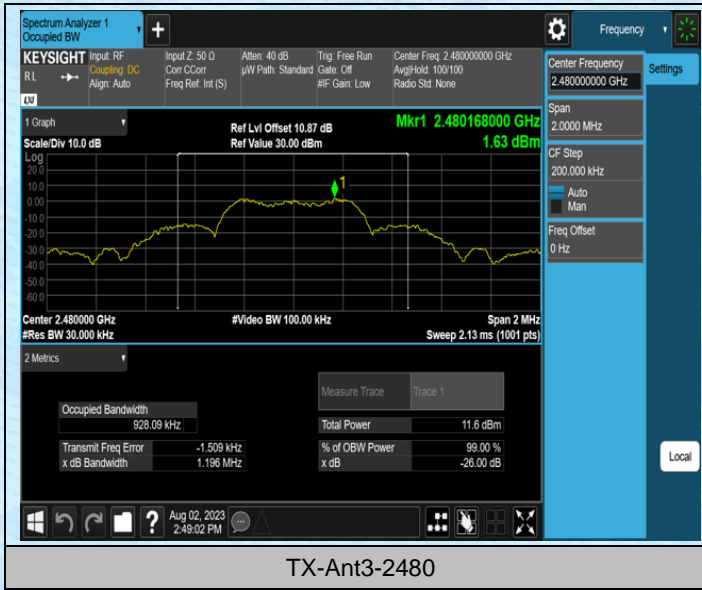

Test Graphs

TX-Ant1-2480

TX-Ant2-2402

TX-Ant2-2440

TX-Ant2-2480

TX-Ant3-2402

TX-Ant3-2440

AppendixC: Maximum conducted output power

Test Result Peak

TestMode	Antenna	Frequency[MHz]	Conducted Peak Power[dBm]	Conducted Limit[dBm]	Verdict
TX	Ant1	2402	5.73	≤30	PASS
TX	Ant1	2440	5.76	≤30	PASS
TX	Ant1	2480	5.47	≤30	PASS
TX	Ant2	2402	5.31	≤30	PASS
TX	Ant2	2440	4.35	≤30	PASS
TX	Ant2	2480	2.88	≤30	PASS
TX	Ant3	2402	6.65	≤30	PASS
TX	Ant3	2440	6.16	≤30	PASS
TX	Ant3	2480	5.24	≤30	PASS