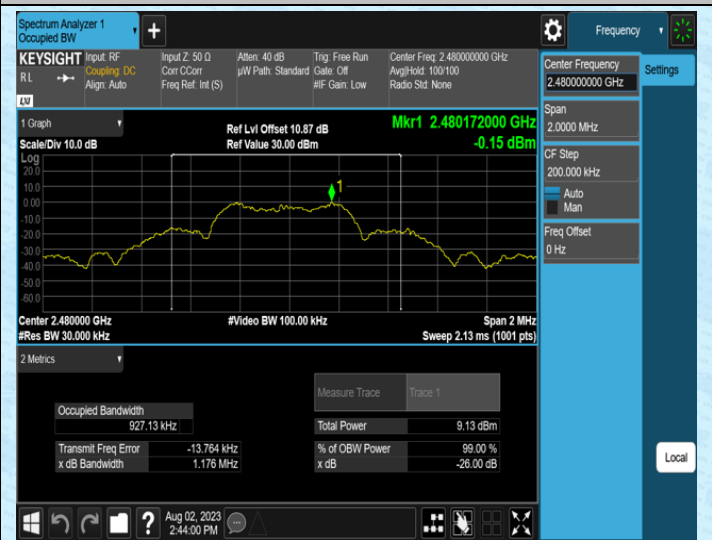

Test Graphs

TX-Ant1-2480

TX-Ant2-2402

TX-Ant2-2440

TX-Ant2-2480

TX-Ant3-2402

TX-Ant3-2440

AppendixC: Maximum conducted output power

Test Result Peak

TestMode	Antenna	Frequency[MHz]	Conducted Peak Power[dBm]	Conducted Limit[dBm]	Verdict
TX	Ant1	2402	5.73	≤30	PASS
TX	Ant1	2440	5.76	≤30	PASS
TX	Ant1	2480	5.47	≤30	PASS
TX	Ant2	2402	5.31	≤30	PASS
TX	Ant2	2440	4.35	≤30	PASS
TX	Ant2	2480	2.88	≤30	PASS
TX	Ant3	2402	6.65	≤30	PASS
TX	Ant3	2440	6.16	≤30	PASS
TX	Ant3	2480	5.24	≤30	PASS