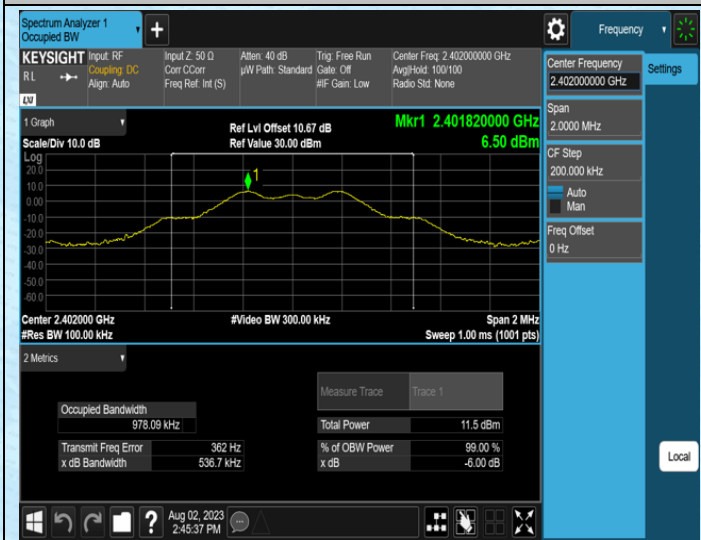

Test Graphs

TX-Ant1-2480

TX-Ant2-2402

TX-Ant2-2440

TX-Ant2-2480

TX-Ant3-2402

TX-Ant3-2440

AppendixB: Occupied Channel Bandwidth

Test Result

TestMode	Antenna	Frequency[MHz]	OCB [MHz]	FL[MHz]	FH[MHz]	Limit[MHz]	Verdict
TX	Ant1	2402	0.90819	2401.5173	2402.4254	---	---
TX	Ant1	2440	0.91947	2439.5185	2440.4379	---	---
TX	Ant1	2480	0.90429	2479.5234	2480.4277	---	---
TX	Ant2	2402	0.89661	2401.5328	2402.4294	---	---
TX	Ant2	2440	0.88826	2439.5378	2440.4261	---	---
TX	Ant2	2480	0.92713	2479.5227	2480.4498	---	---
TX	Ant3	2402	0.95910	2401.5184	2402.4775	---	---
TX	Ant3	2440	0.91390	2439.5465	2440.4604	---	---
TX	Ant3	2480	0.92809	2479.5344	2480.4625	---	---