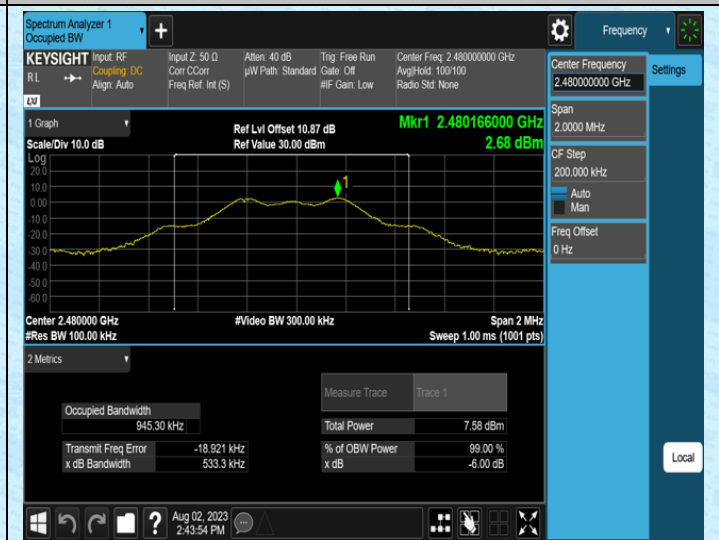

Test Graphs

TX-Ant1-2480

TX-Ant2-2402

TX-Ant2-2440

TX-Ant2-2480

TX-Ant3-2402

TX-Ant3-2440

AppendixB: Occupied Channel Bandwidth

Test Result

TestMode	Antenna	Frequency[MHz]	OCB [MHz]	FL[MHz]	FH[MHz]	Limit[MHz]	Verdict
TX	Ant1	2402	0.90819	2401.5173	2402.4254	---	---
TX	Ant1	2440	0.91947	2439.5185	2440.4379	---	---
TX	Ant1	2480	0.90429	2479.5234	2480.4277	---	---
TX	Ant2	2402	0.89661	2401.5328	2402.4294	---	---
TX	Ant2	2440	0.88826	2439.5378	2440.4261	---	---
TX	Ant2	2480	0.92713	2479.5227	2480.4498	---	---
TX	Ant3	2402	0.95910	2401.5184	2402.4775	---	---
TX	Ant3	2440	0.91390	2439.5465	2440.4604	---	---
TX	Ant3	2480	0.92809	2479.5344	2480.4625	---	---