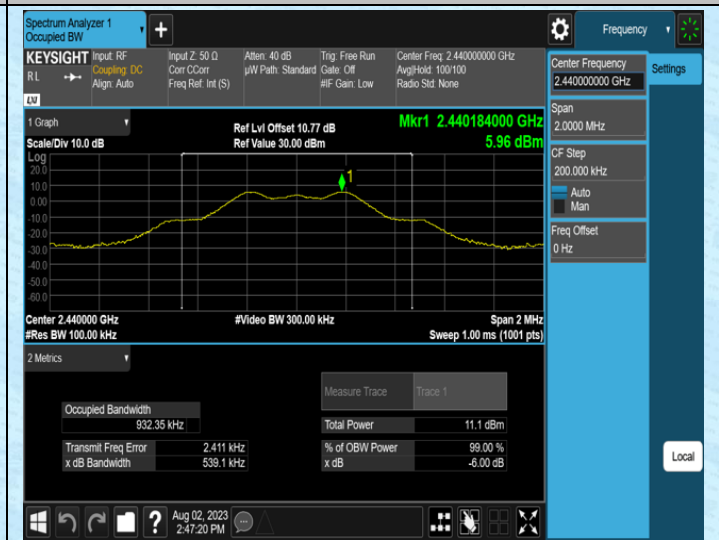

Test Graphs

TX-Ant1-2480

TX-Ant2-2402

TX-Ant2-2440

TX-Ant2-2480

TX-Ant3-2402

TX-Ant3-2440

AppendixB: Occupied Channel Bandwidth

Test Result

TestMode	Antenna	Frequency[MHz]	OCB [MHz]	FL[MHz]	FH[MHz]	Limit[MHz]	Verdict
TX	Ant1	2402	0.90819	2401.5173	2402.4254	---	---
TX	Ant1	2440	0.91947	2439.5185	2440.4379	---	---
TX	Ant1	2480	0.90429	2479.5234	2480.4277	---	---
TX	Ant2	2402	0.89661	2401.5328	2402.4294	---	---
TX	Ant2	2440	0.88826	2439.5378	2440.4261	---	---
TX	Ant2	2480	0.92713	2479.5227	2480.4498	---	---
TX	Ant3	2402	0.95910	2401.5184	2402.4775	---	---
TX	Ant3	2440	0.91390	2439.5465	2440.4604	---	---
TX	Ant3	2480	0.92809	2479.5344	2480.4625	---	---