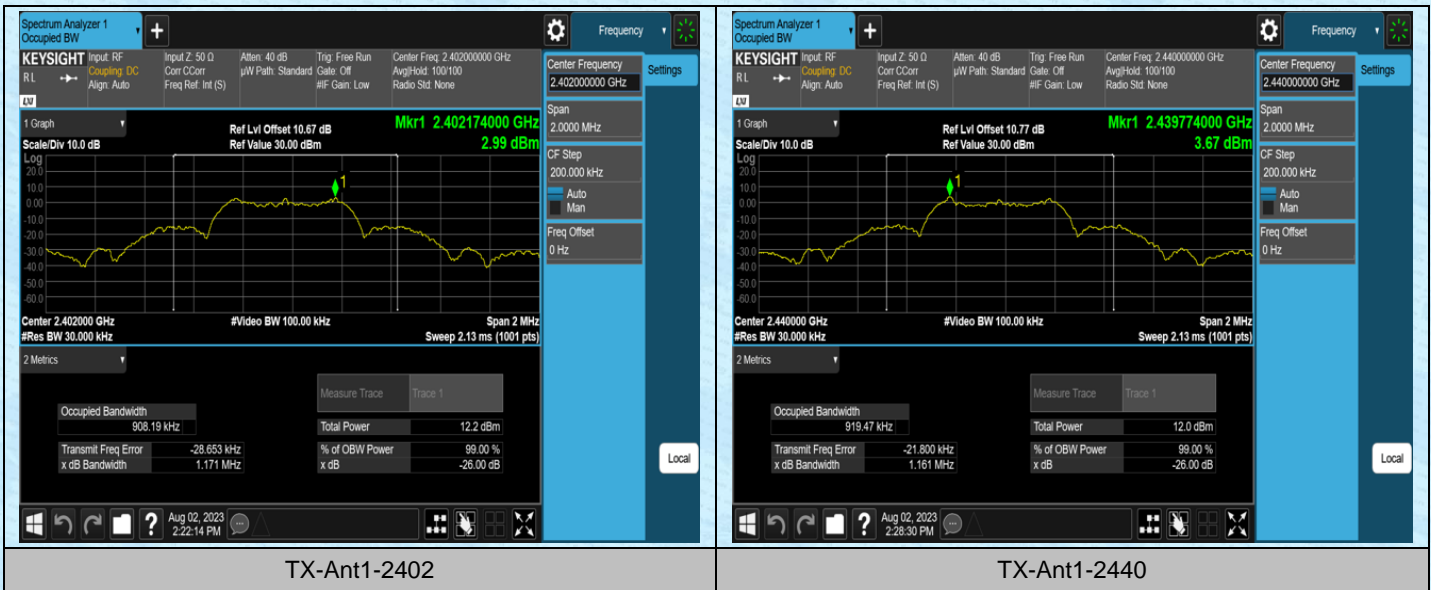

AppendixB: Occupied Channel Bandwidth

Test Result

TestMode	Antenna	Frequency[MHz]	OCB [MHz]	FL[MHz]	FH[MHz]	Limit[MHz]	Verdict
TX	Ant1	2402	0.90819	2401.5173	2402.4254	---	---
TX	Ant1	2440	0.91947	2439.5185	2440.4379	---	---
TX	Ant1	2480	0.90429	2479.5234	2480.4277	---	---
TX	Ant2	2402	0.89661	2401.5328	2402.4294	---	---
TX	Ant2	2440	0.88826	2439.5378	2440.4261	---	---
TX	Ant2	2480	0.92713	2479.5227	2480.4498	---	---
TX	Ant3	2402	0.95910	2401.5184	2402.4775	---	---
TX	Ant3	2440	0.91390	2439.5465	2440.4604	---	---
TX	Ant3	2480	0.92809	2479.5344	2480.4625	---	---

Test Graphs