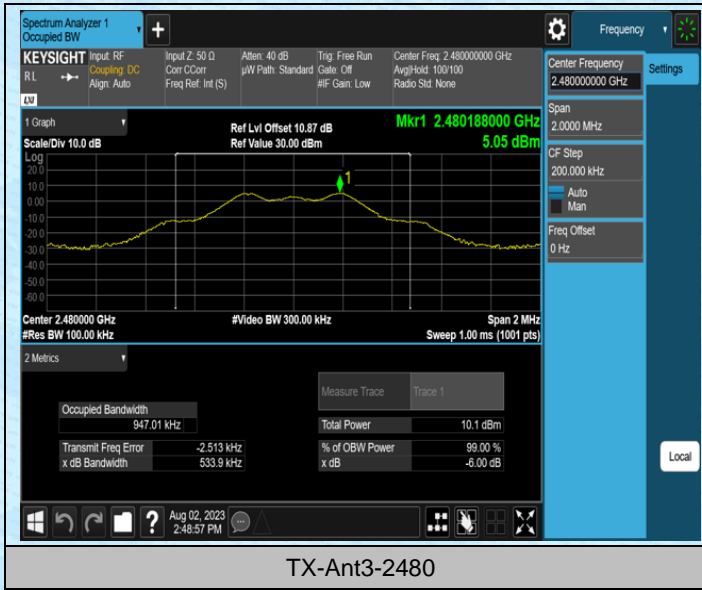

Test Graphs

TX-Ant1-2480

TX-Ant2-2402

TX-Ant2-2440

TX-Ant2-2480

TX-Ant3-2402

TX-Ant3-2440

AppendixB: Occupied Channel Bandwidth

Test Result

TestMode	Antenna	Frequency[MHz]	OCB [MHz]	FL[MHz]	FH[MHz]	Limit[MHz]	Verdict
TX	Ant1	2402	0.90819	2401.5173	2402.4254	---	---
TX	Ant1	2440	0.91947	2439.5185	2440.4379	---	---
TX	Ant1	2480	0.90429	2479.5234	2480.4277	---	---
TX	Ant2	2402	0.89661	2401.5328	2402.4294	---	---
TX	Ant2	2440	0.88826	2439.5378	2440.4261	---	---
TX	Ant2	2480	0.92713	2479.5227	2480.4498	---	---
TX	Ant3	2402	0.95910	2401.5184	2402.4775	---	---
TX	Ant3	2440	0.91390	2439.5465	2440.4604	---	---
TX	Ant3	2480	0.92809	2479.5344	2480.4625	---	---