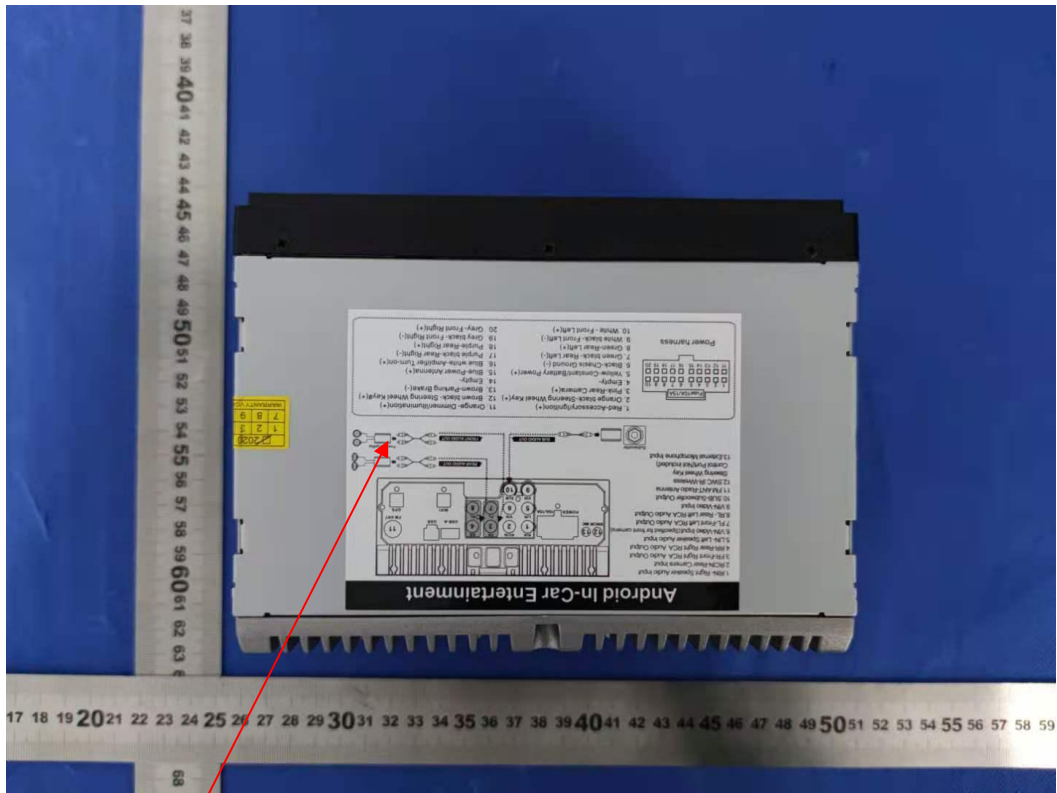

# Label and Label Location

FCC ID: 2AYLO-S8G2A74SD

↕

↔

L\*W: 10mm\*7mm

white font on a Black label