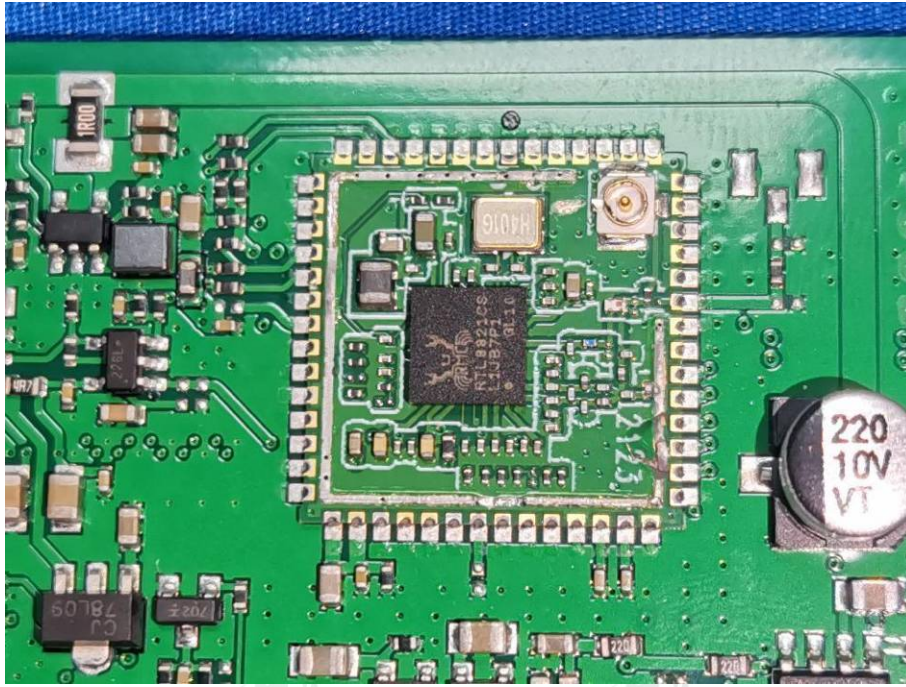

EUT PHOTOS Internal Photos

ZHONGHAN

FCC ID: 2AYLO-P5P8P9P10

ZHONGHAN

FCC ID: 2AYLO-P5P8P9P10

ZHONGHAN

FCC ID: 2AYLO-P5P8P9P10

ZHONGHAN

FCC ID: 2AYLO-P5P8P9P10

ZHONGHAN

FCC ID: 2AYLO-P5P8P9P10

***** END OF REPORT *****