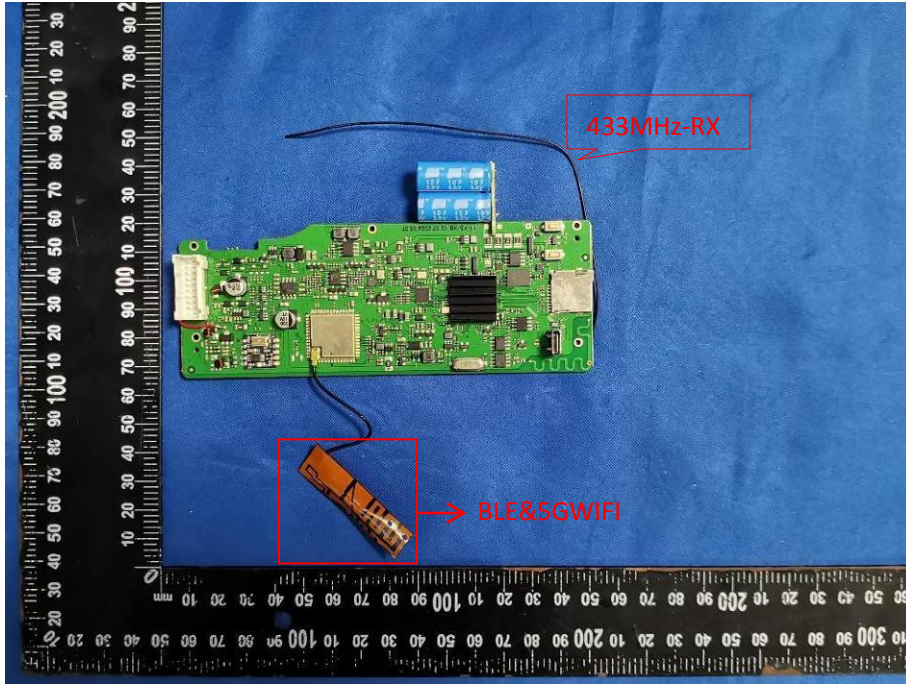

EUT PHOTOS Internal Photos

ZHONGHAN

FCC ID: 2AYLO-P5P8P9P10

ZHONGHAN

FCC ID: 2AYLO-P5P8P9P10

ZHONGHAN

FCC ID: 2AYLO-P5P8P9P10

ZHONGHAN

FCC ID: 2AYLO-P5P8P9P10

ZHONGHAN

FCC ID: 2AYLO-P5P8P9P10

***** END OF REPORT *****