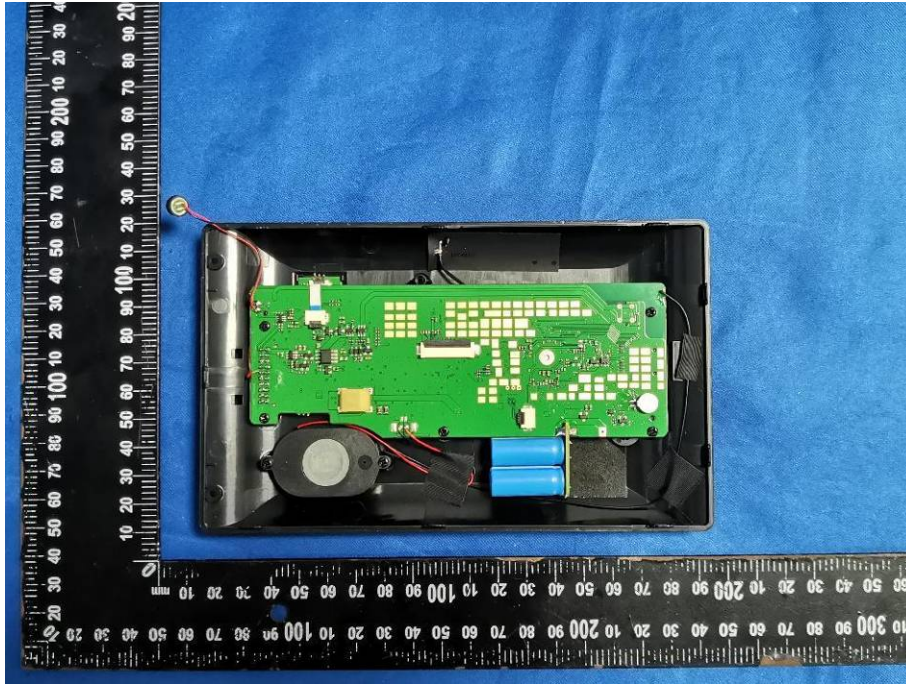

EUT PHOTOS Internal Photos

ZHONGHAN

FCC ID: 2AYLO-P5P8P9P10

ZHONGHAN

FCC ID: 2AYLO-P5P8P9P10

ZHONGHAN

FCC ID: 2AYLO-P5P8P9P10

ZHONGHAN

FCC ID: 2AYLO-P5P8P9P10

ZHONGHAN

FCC ID: 2AYLO-P5P8P9P10

***** END OF REPORT *****