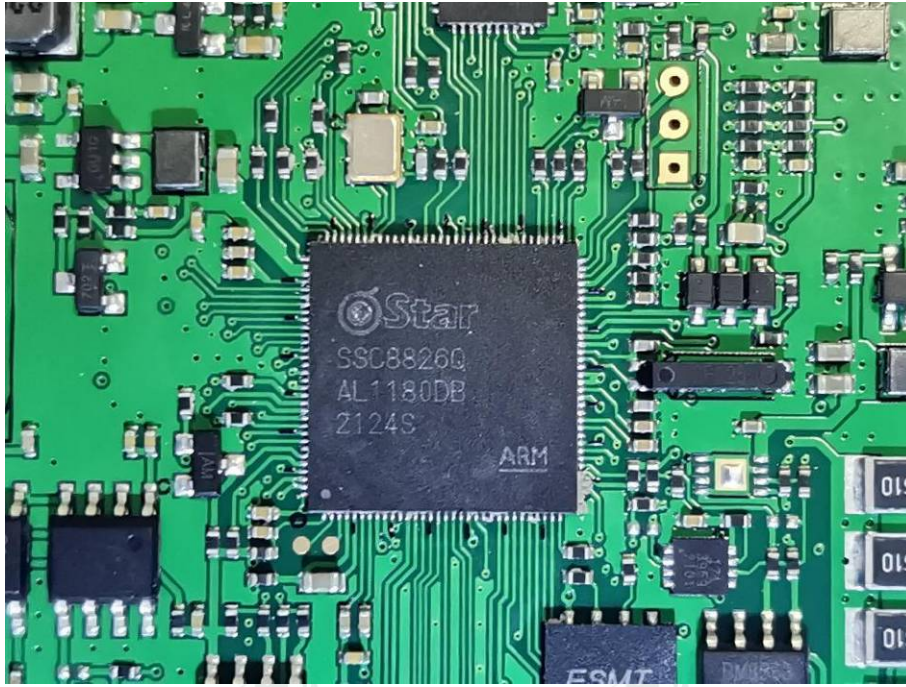

ZHONGHAN

FCC ID: 2AYLO-P5P8P9P10