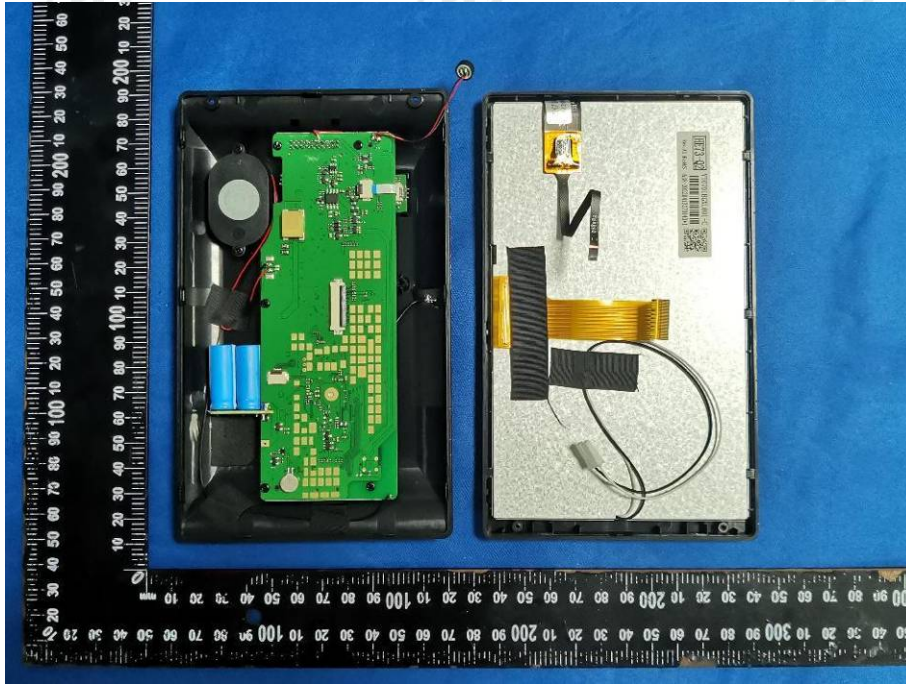

EUT PHOTOS Internal Photos

ZHONGHAN

FCC ID: 2AYLO-P5P8P9P10

ZHONGHAN

FCC ID: 2AYLO-P5P8P9P10

ZHONGHAN

FCC ID: 2AYLO-P5P8P9P10

ZHONGHAN