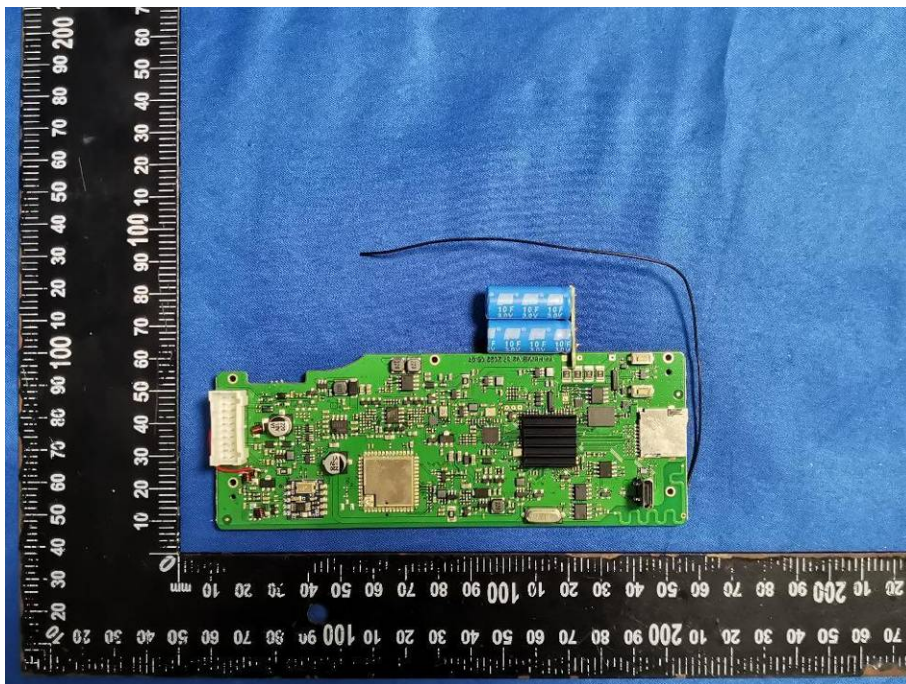

EUT PHOTOS Internal Photos

ZHONGHAN

FCC ID: 2AYLO-P5P8P9P10

ZHONGHAN

FCC ID: 2AYLO-P5P8P9P10

ZHONGHAN

FCC ID: 2AYLO-P5P8P9P10

ZHONGHAN

FCC ID: 2AYLO-P5P8P9P10

ZHONGHAN

FCC ID: 2AYLO-P5P8P9P10

***** END OF REPORT *****