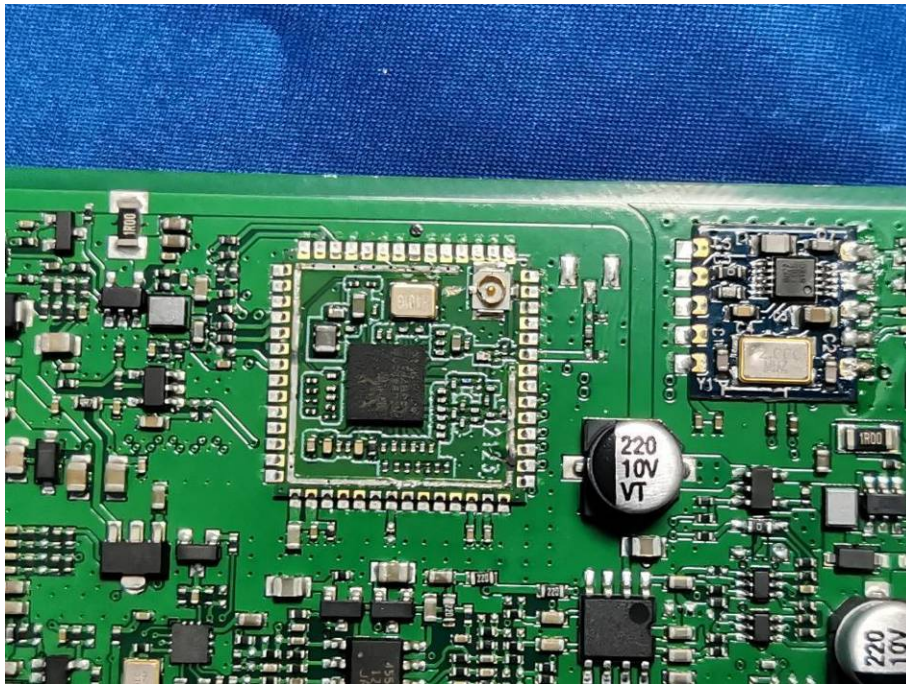

ZHONGHAN

FCC ID: 2AYLO-P5P8P9P10