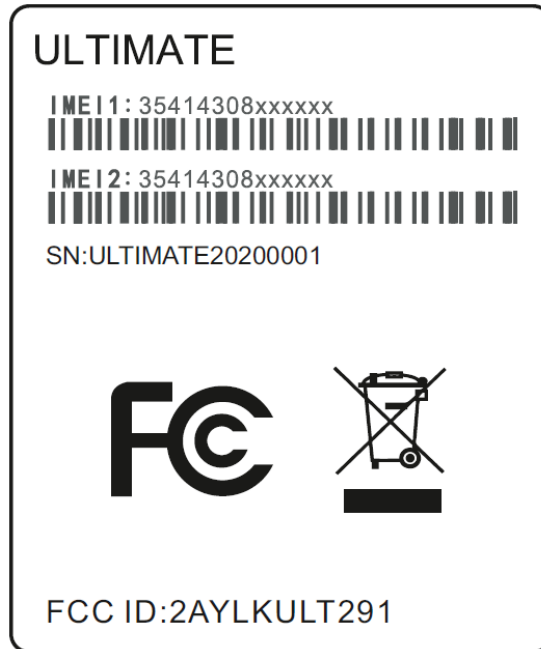

## EXHIBIT A - FCC ID LABEL AND LOCATION

### FCC ID Label

### FCC ID Label Location Information

The label shown shall be permanently affixed at a conspicuous location on the device and be readily visible to the user at the time purchase (Labeling requirements per 2.925)