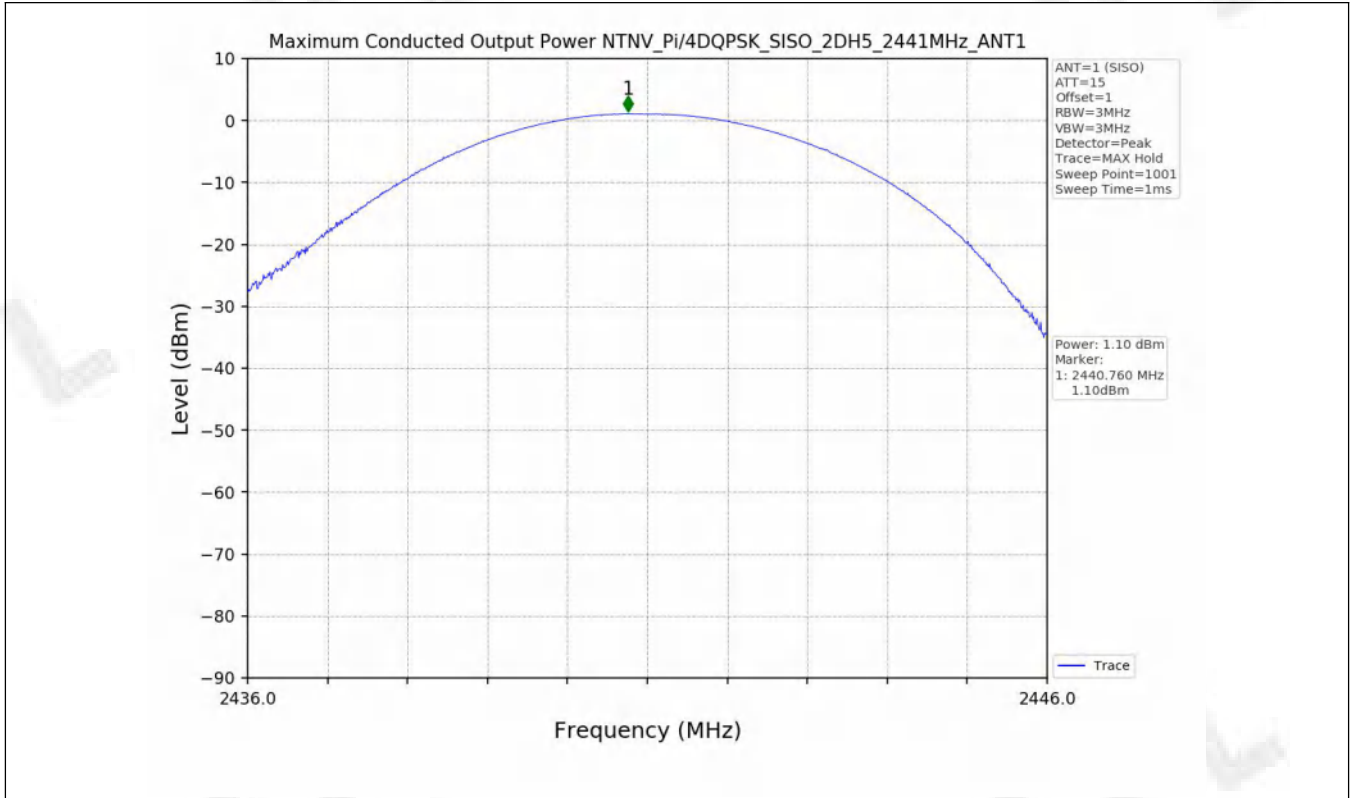

1.2 Test Graph - 20dB Bandwidth

1.3 Test Graph - 99% Occupied Bandwidth

2. Maximum Conducted Output Power

2.1 Test Result

Test Mode	Frequency (MHz)	Tx Type	Measured Peak Output Power (dBm)	Limits (dBm)	Verdict
			Ant 1		
GFSK	2402	SISO	0.78	30	PASS
	2441	SISO	0.30	30	PASS
	2480	SISO	-1.33	30	PASS
Pi/4DQPSK	2402	SISO	1.57	20.97	PASS
	2441	SISO	1.10	20.97	PASS
	2480	SISO	-0.41	20.97	PASS
8DPSK	2402	SISO	1.97	20.97	PASS
	2441	SISO	1.54	20.97	PASS
	2480	SISO	-0.01	20.97	PASS

2.2 Test Graph

3. Carrier frequency separation

3.1 Test Result

Test Mode	TX Type	ANT No.	Channel Separation (MHz)	20dB Bandwidth (MHz)	Limits (MHz)	Verdict
GFSK	SISO	1	1.003	0.955	≥ 0.955	PASS
Pi/4DQPSK	SISO	1	1.000	1.312	≥ 0.875	PASS
8DPSK	SISO	1	0.987	1.304	≥ 0.869	PASS