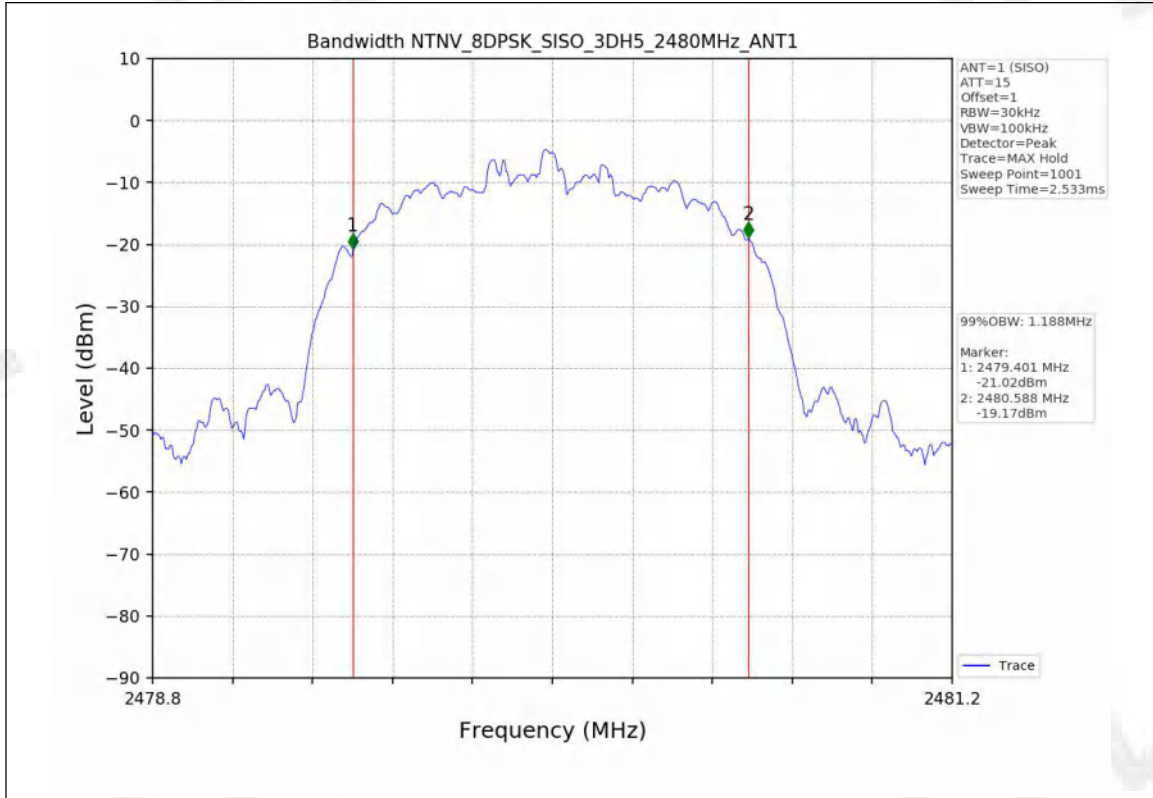

1.2 Test Graph - 20dB Bandwidth

1.3 Test Graph - 99% Occupied Bandwidth

2. Maximum Conducted Output Power

2.1 Test Result

Test Mode	Frequency (MHz)	Tx Type	Measured Peak Output Power (dBm)	Limits (dBm)	Verdict
			Ant 1		
GFSK	2402	SISO	0.78	30	PASS
	2441	SISO	0.30	30	PASS
	2480	SISO	-1.33	30	PASS
Pi/4DQPSK	2402	SISO	1.57	20.97	PASS
	2441	SISO	1.10	20.97	PASS
	2480	SISO	-0.41	20.97	PASS
8DPSK	2402	SISO	1.97	20.97	PASS
	2441	SISO	1.54	20.97	PASS
	2480	SISO	-0.01	20.97	PASS

2.2 Test Graph

3. Carrier frequency separation

3.1 Test Result

Test Mode	TX Type	ANT No.	Channel Separation (MHz)	20dB Bandwidth (MHz)	Limits (MHz)	Verdict
GFSK	SISO	1	1.003	0.955	≥ 0.955	PASS
Pi/4DQPSK	SISO	1	1.000	1.312	≥ 0.875	PASS
8DPSK	SISO	1	0.987	1.304	≥ 0.869	PASS