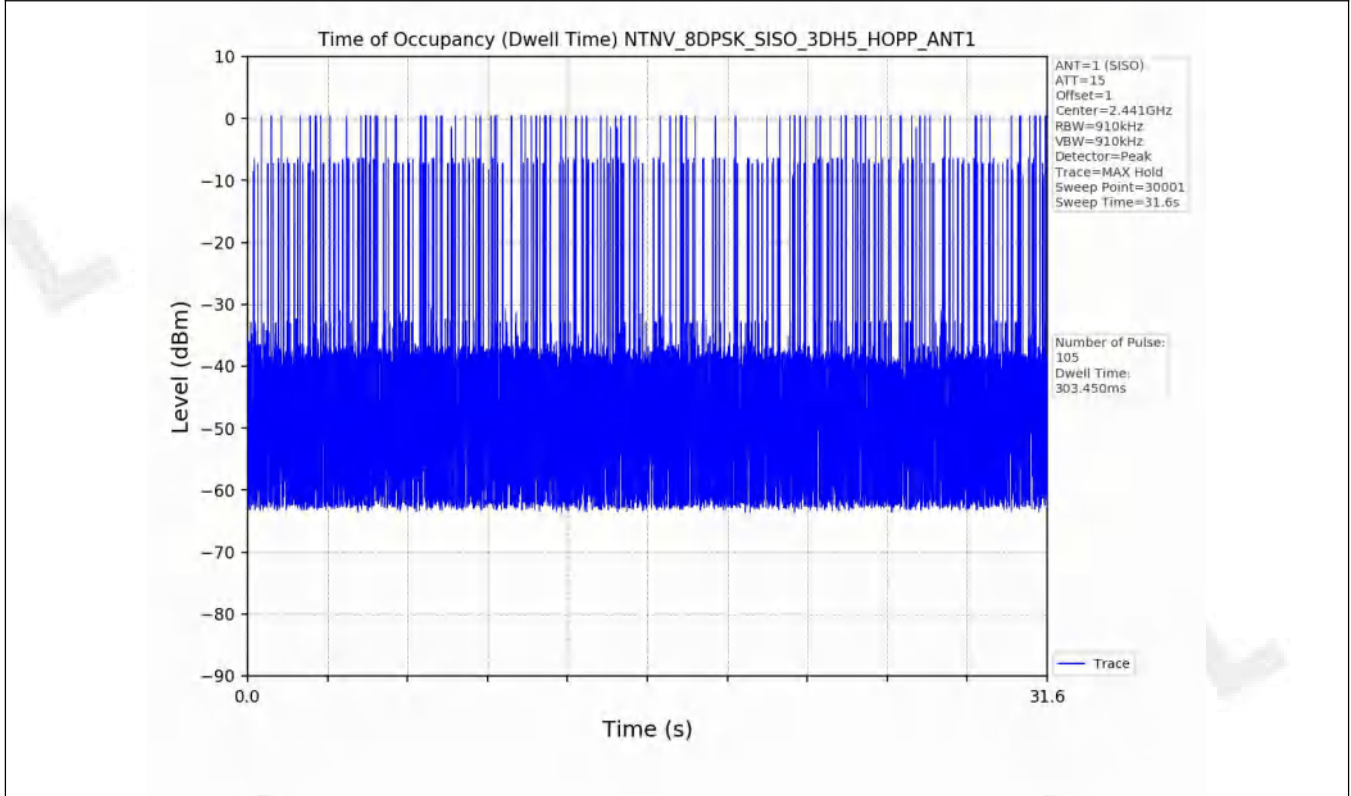

5.2 Test Graph

6. Unwanted Emissions in Non-restricted Frequency Bands

6.1 Test Result

Test Mode	Frequency (MHz)	TX Type	ANT No.	Spurious Conducted Emission (dBm)	Limits (dBm)	Verdict
GFSK	2402	SISO	1	Refer to test graph	-19.40	PASS
	2441	SISO	1	Refer to test graph	-19.40	PASS
	2480	SISO	1	Refer to test graph	-19.40	PASS
	Hopping	SISO	1	Refer to test graph	-19.40	PASS
Pi/4DQPSK	2402	SISO	1	Refer to test graph	-19.52	PASS
	2441	SISO	1	Refer to test graph	-19.52	PASS
	2480	SISO	1	Refer to test graph	-19.52	PASS
	Hopping	SISO	1	Refer to test graph	-19.52	PASS
8DPSK	2402	SISO	1	Refer to test graph	-19.43	PASS
	2441	SISO	1	Refer to test graph	-19.43	PASS
	2480	SISO	1	Refer to test graph	-19.43	PASS
	Hopping	SISO	1	Refer to test graph	-19.43	PASS

6.2 Test Graph