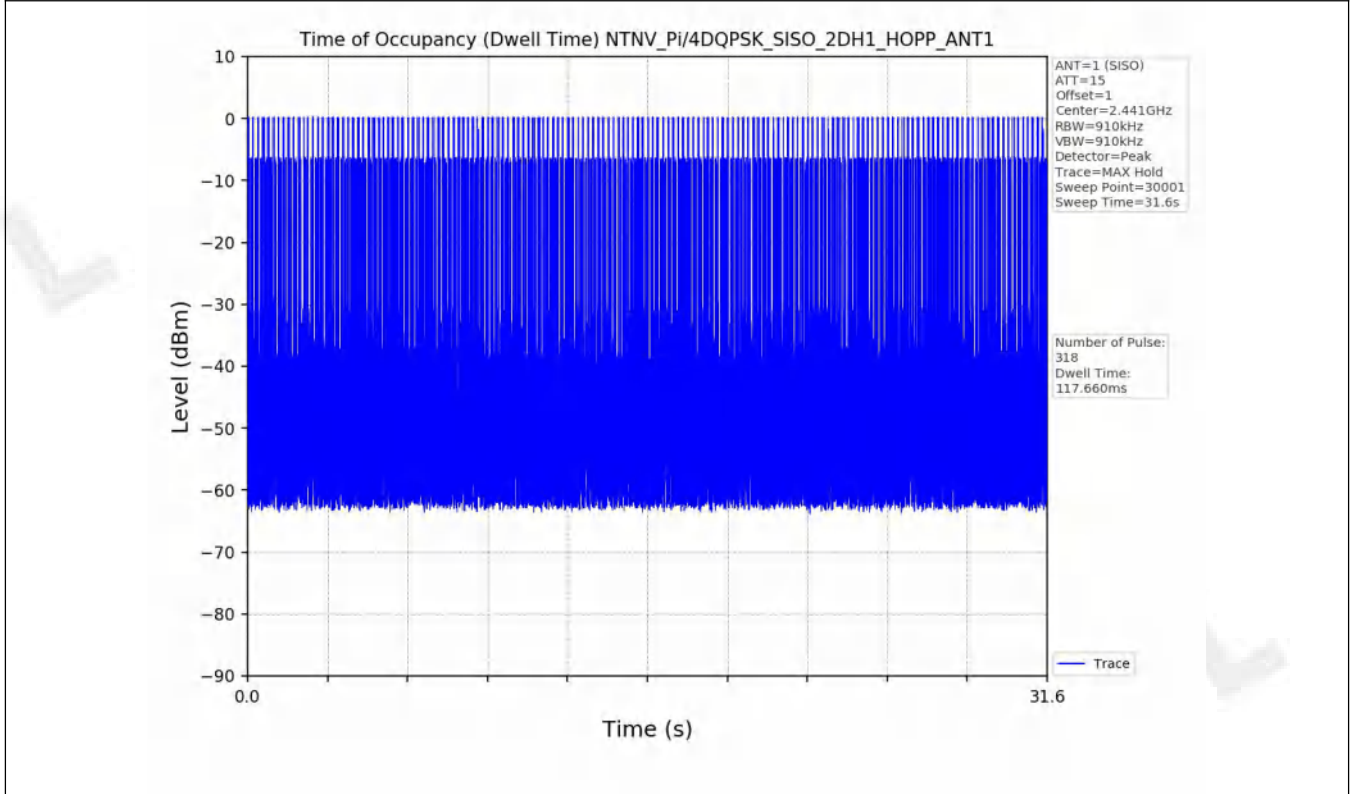

4.2 Test Graph

5. Time of occupancy (dwell time)

5.1 Test Result

Test Mode	Packet Type	TX Type	ANT No.	Duration of Single Pulse (ms)	Observation Period (s)	Num of Pulse in Observation Period	Dwell Time (ms)	Limits (ms)	Verdict
GFSK	DH1	SISO	1	0.379	31.6	320	121.280	≤400	PASS
	DH3	SISO	1	1.634	31.6	164	267.976	≤400	PASS
	DH5	SISO	1	2.880	31.6	98	282.240	≤400	PASS
Pi/4DQPSK	2DH1	SISO	1	0.370	31.6	318	117.660	≤400	PASS
	2DH3	SISO	1	1.565	31.6	150	234.750	≤400	PASS
	2DH5	SISO	1	2.889	31.6	114	329.346	≤400	PASS
8DPSK	3DH1	SISO	1	0.393	31.6	320	125.760	≤400	PASS
	3DH3	SISO	1	1.639	31.6	159	260.601	≤400	PASS
	3DH5	SISO	1	2.890	31.6	105	303.450	≤400	PASS

5.2 Test Graph

6. Unwanted Emissions in Non-restricted Frequency Bands

6.1 Test Result

Test Mode	Frequency (MHz)	TX Type	ANT No.	Spurious Conducted Emission (dBm)	Limits (dBm)	Verdict
GFSK	2402	SISO	1	Refer to test graph	-19.40	PASS
	2441	SISO	1	Refer to test graph	-19.40	PASS
	2480	SISO	1	Refer to test graph	-19.40	PASS
	Hopping	SISO	1	Refer to test graph	-19.40	PASS
Pi/4DQPSK	2402	SISO	1	Refer to test graph	-19.52	PASS
	2441	SISO	1	Refer to test graph	-19.52	PASS
	2480	SISO	1	Refer to test graph	-19.52	PASS
	Hopping	SISO	1	Refer to test graph	-19.52	PASS
8DPSK	2402	SISO	1	Refer to test graph	-19.43	PASS
	2441	SISO	1	Refer to test graph	-19.43	PASS
	2480	SISO	1	Refer to test graph	-19.43	PASS
	Hopping	SISO	1	Refer to test graph	-19.43	PASS

6.2 Test Graph