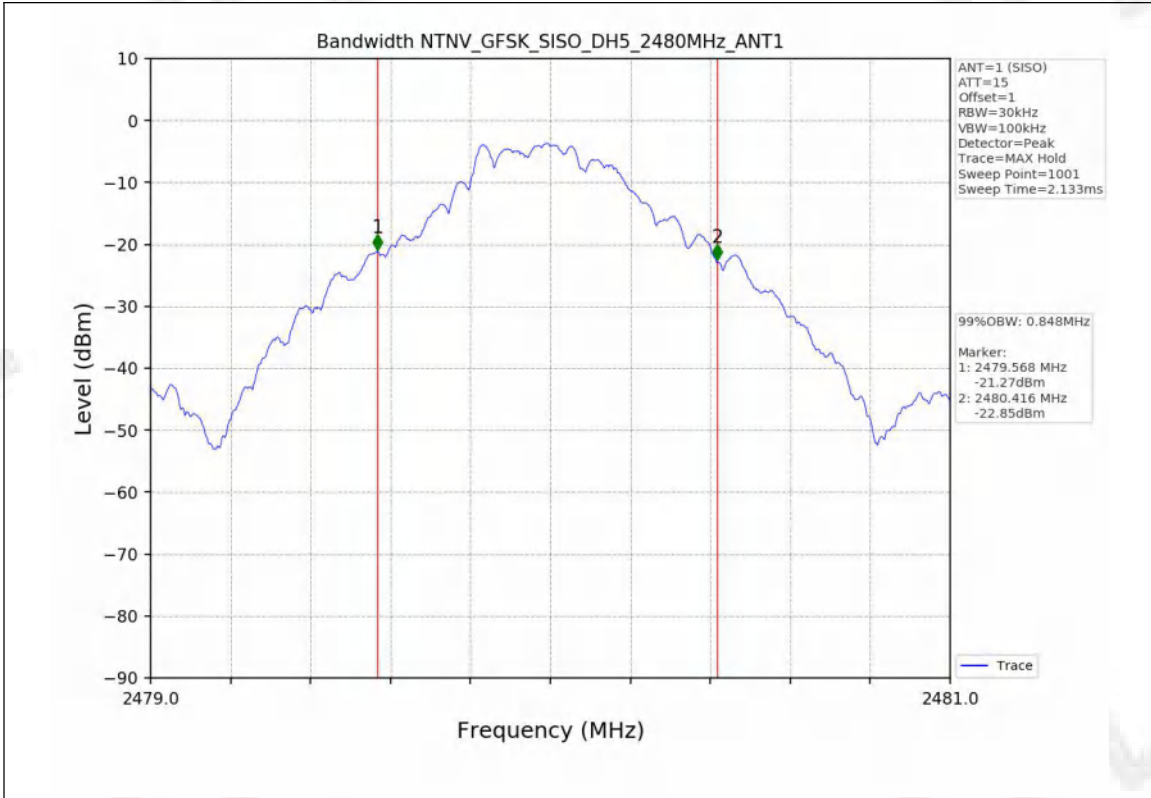

1.2 Test Graph - 20dB Bandwidth

1.3 Test Graph - 99% Occupied Bandwidth

2. Maximum Conducted Output Power

2.1 Test Result

Test Mode	Frequency (MHz)	Tx Type	Measured Peak Output Power (dBm)	Limits (dBm)	Verdict
			Ant 1		
GFSK	2402	SISO	0.78	30	PASS
	2441	SISO	0.30	30	PASS
	2480	SISO	-1.33	30	PASS
Pi/4DQPSK	2402	SISO	1.57	20.97	PASS
	2441	SISO	1.10	20.97	PASS
	2480	SISO	-0.41	20.97	PASS
8DPSK	2402	SISO	1.97	20.97	PASS
	2441	SISO	1.54	20.97	PASS
	2480	SISO	-0.01	20.97	PASS

2.2 Test Graph

3. Carrier frequency separation

3.1 Test Result

Test Mode	TX Type	ANT No.	Channel Separation (MHz)	20dB Bandwidth (MHz)	Limits (MHz)	Verdict
GFSK	SISO	1	1.003	0.955	≥ 0.955	PASS
Pi/4DQPSK	SISO	1	1.000	1.312	≥ 0.875	PASS
8DPSK	SISO	1	0.987	1.304	≥ 0.869	PASS