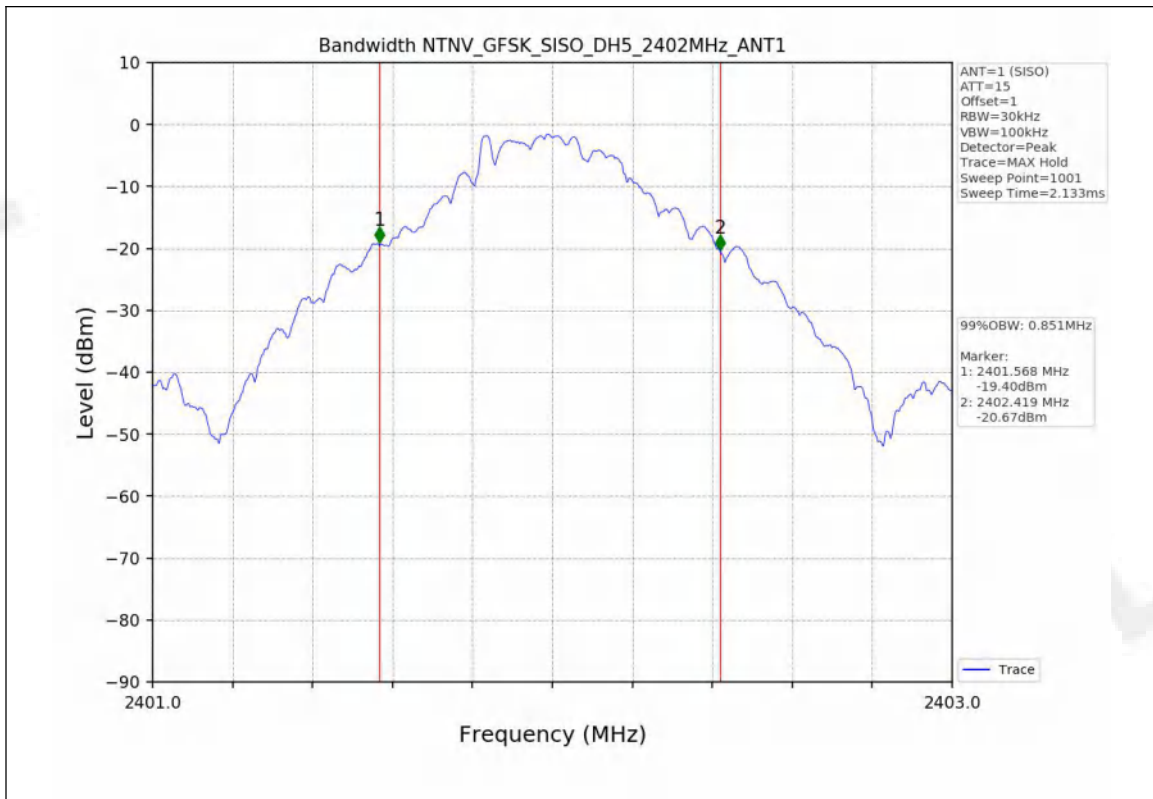

1.2 Test Graph - 20dB Bandwidth

1.3 Test Graph - 99% Occupied Bandwidth

2. Maximum Conducted Output Power

2.1 Test Result

Test Mode	Frequency (MHz)	Tx Type	Measured Peak Output Power (dBm)	Limits (dBm)	Verdict
			Ant 1		
GFSK	2402	SISO	0.78	30	PASS
	2441	SISO	0.30	30	PASS
	2480	SISO	-1.33	30	PASS
Pi/4DQPSK	2402	SISO	1.57	20.97	PASS
	2441	SISO	1.10	20.97	PASS
	2480	SISO	-0.41	20.97	PASS
8DPSK	2402	SISO	1.97	20.97	PASS
	2441	SISO	1.54	20.97	PASS
	2480	SISO	-0.01	20.97	PASS

2.2 Test Graph

3. Carrier frequency separation

3.1 Test Result

Test Mode	TX Type	ANT No.	Channel Separation (MHz)	20dB Bandwidth (MHz)	Limits (MHz)	Verdict
GFSK	SISO	1	1.003	0.955	≥ 0.955	PASS
Pi/4DQPSK	SISO	1	1.000	1.312	≥ 0.875	PASS
8DPSK	SISO	1	0.987	1.304	≥ 0.869	PASS