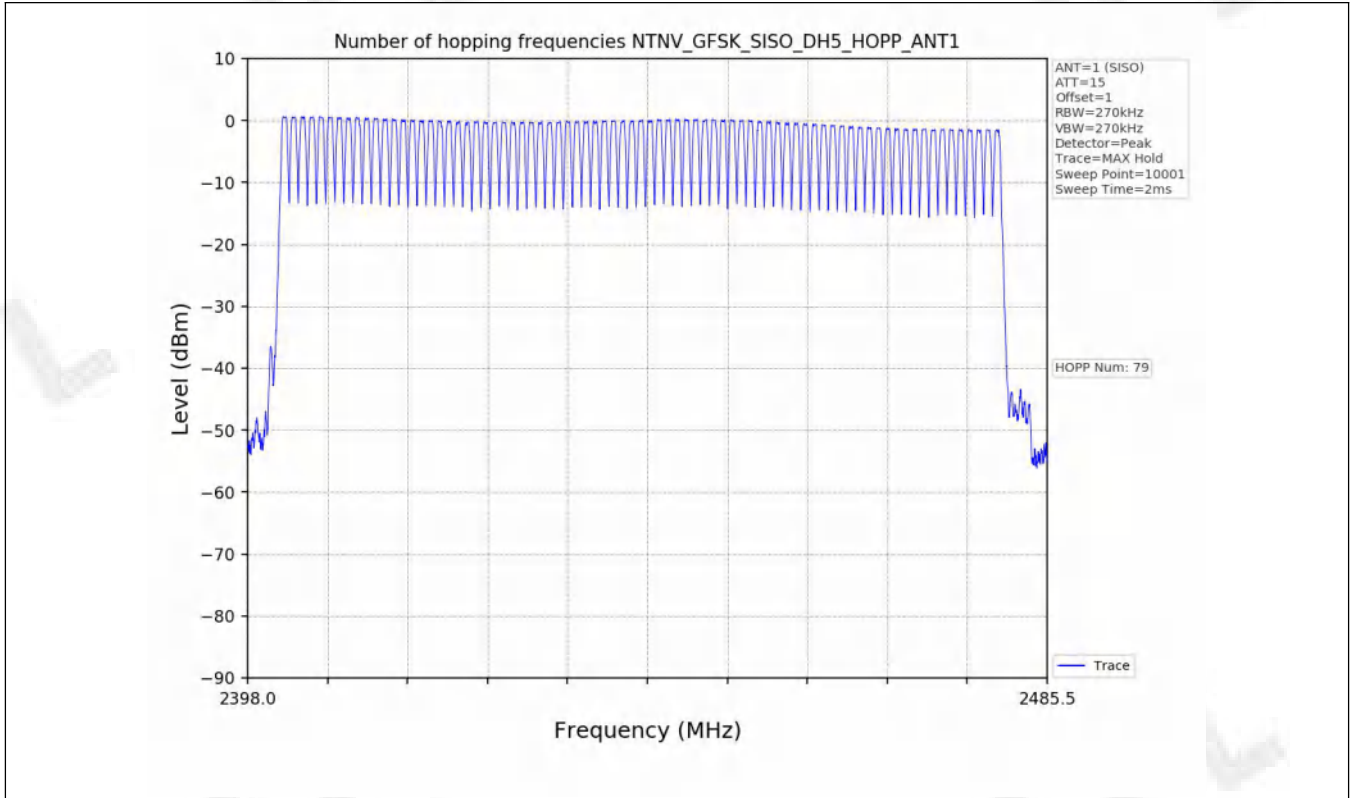

3.2 Test Graph

4. Number of hopping frequencies

4.1 Test Result

Test Mode	TX Type	ANT No.	Num of Hopping Frequencies	Limits	Verdict
GFSK	SISO	1	79	≥15	PASS
π/4DQPSK	SISO	1	79	≥15	PASS
8DPSK	SISO	1	79	≥15	PASS

4.2 Test Graph

5. Time of occupancy (dwell time)

5.1 Test Result

Test Mode	Packet Type	TX Type	ANT No.	Duration of Single Pulse (ms)	Observation Period (s)	Num of Pulse in Observation Period	Dwell Time (ms)	Limits (ms)	Verdict
GFSK	DH1	SISO	1	0.379	31.6	320	121.280	≤400	PASS
	DH3	SISO	1	1.634	31.6	164	267.976	≤400	PASS
	DH5	SISO	1	2.880	31.6	98	282.240	≤400	PASS
Pi/4DQPSK	2DH1	SISO	1	0.370	31.6	318	117.660	≤400	PASS
	2DH3	SISO	1	1.565	31.6	150	234.750	≤400	PASS
	2DH5	SISO	1	2.889	31.6	114	329.346	≤400	PASS
8DPSK	3DH1	SISO	1	0.393	31.6	320	125.760	≤400	PASS
	3DH3	SISO	1	1.639	31.6	159	260.601	≤400	PASS
	3DH5	SISO	1	2.890	31.6	105	303.450	≤400	PASS