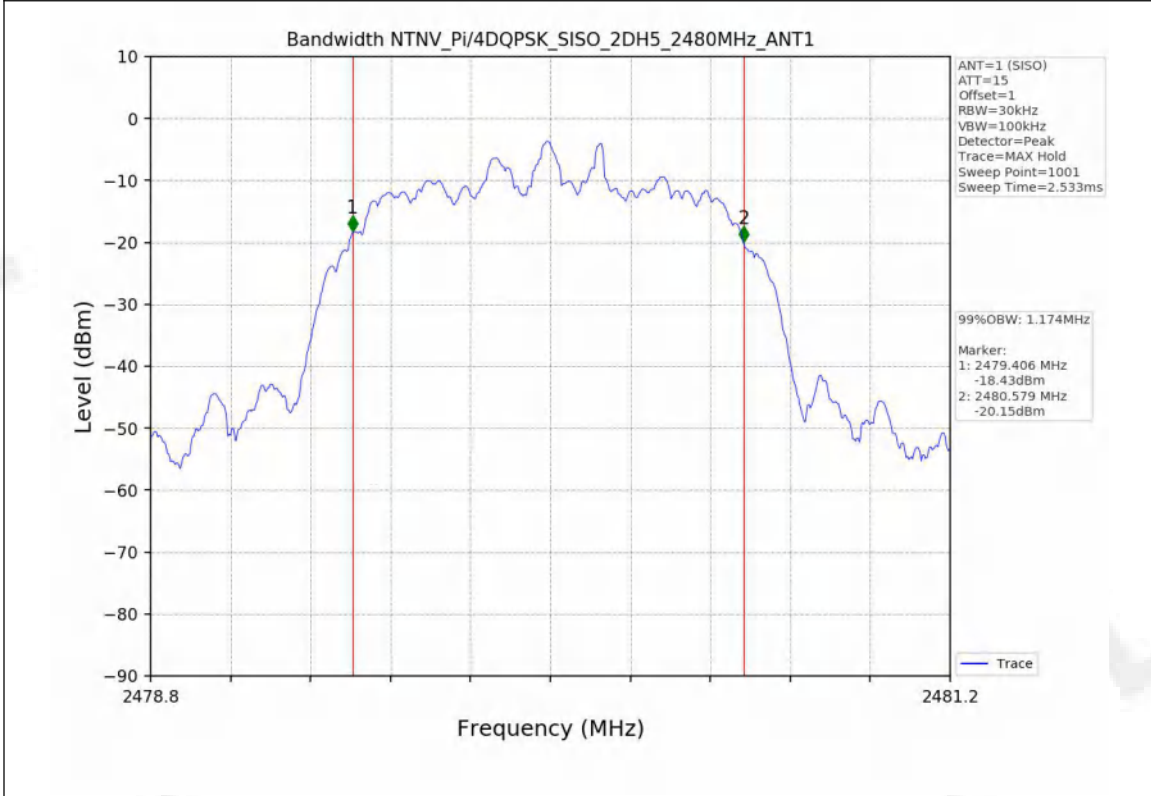

1.2 Test Graph - 20dB Bandwidth

1.3 Test Graph - 99% Occupied Bandwidth

2. Maximum Conducted Output Power

2.1 Test Result

Test Mode	Frequency (MHz)	Tx Type	Measured Peak Output Power (dBm)	Limits (dBm)	Verdict
			Ant 1		
GFSK	2402	SISO	0.78	30	PASS
	2441	SISO	0.30	30	PASS
	2480	SISO	-1.33	30	PASS
Pi/4DQPSK	2402	SISO	1.57	20.97	PASS
	2441	SISO	1.10	20.97	PASS
	2480	SISO	-0.41	20.97	PASS
8DPSK	2402	SISO	1.97	20.97	PASS
	2441	SISO	1.54	20.97	PASS
	2480	SISO	-0.01	20.97	PASS

2.2 Test Graph

3. Carrier frequency separation

3.1 Test Result

Test Mode	TX Type	ANT No.	Channel Separation (MHz)	20dB Bandwidth (MHz)	Limits (MHz)	Verdict
GFSK	SISO	1	1.003	0.955	≥ 0.955	PASS
Pi/4DQPSK	SISO	1	1.000	1.312	≥ 0.875	PASS
8DPSK	SISO	1	0.987	1.304	≥ 0.869	PASS