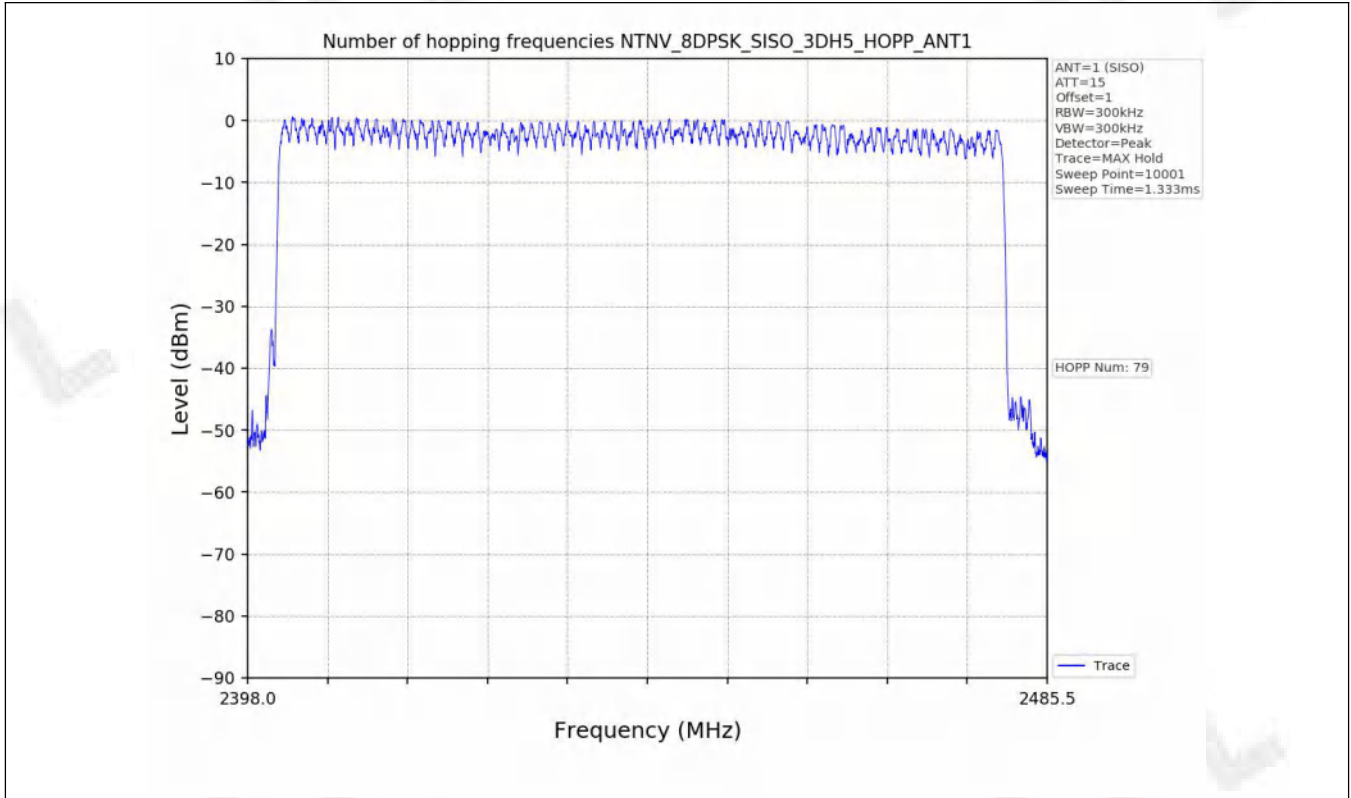

3.2 Test Graph

4. Number of hopping frequencies

4.1 Test Result

Test Mode	TX Type	ANT No.	Num of Hopping Frequencies	Limits	Verdict
GFSK	SISO	1	79	≥15	PASS
π/4DQPSK	SISO	1	79	≥15	PASS
8DPSK	SISO	1	79	≥15	PASS

4.2 Test Graph

5. Time of occupancy (dwell time)

5.1 Test Result

Test Mode	Packet Type	TX Type	ANT No.	Duration of Single Pulse (ms)	Observation Period (s)	Num of Pulse in Observation Period	Dwell Time (ms)	Limits (ms)	Verdict
GFSK	DH1	SISO	1	0.379	31.6	320	121.280	≤400	PASS
	DH3	SISO	1	1.634	31.6	164	267.976	≤400	PASS
	DH5	SISO	1	2.880	31.6	98	282.240	≤400	PASS
Pi/4DQPSK	2DH1	SISO	1	0.370	31.6	318	117.660	≤400	PASS
	2DH3	SISO	1	1.565	31.6	150	234.750	≤400	PASS
	2DH5	SISO	1	2.889	31.6	114	329.346	≤400	PASS
8DPSK	3DH1	SISO	1	0.393	31.6	320	125.760	≤400	PASS
	3DH3	SISO	1	1.639	31.6	159	260.601	≤400	PASS
	3DH5	SISO	1	2.890	31.6	105	303.450	≤400	PASS