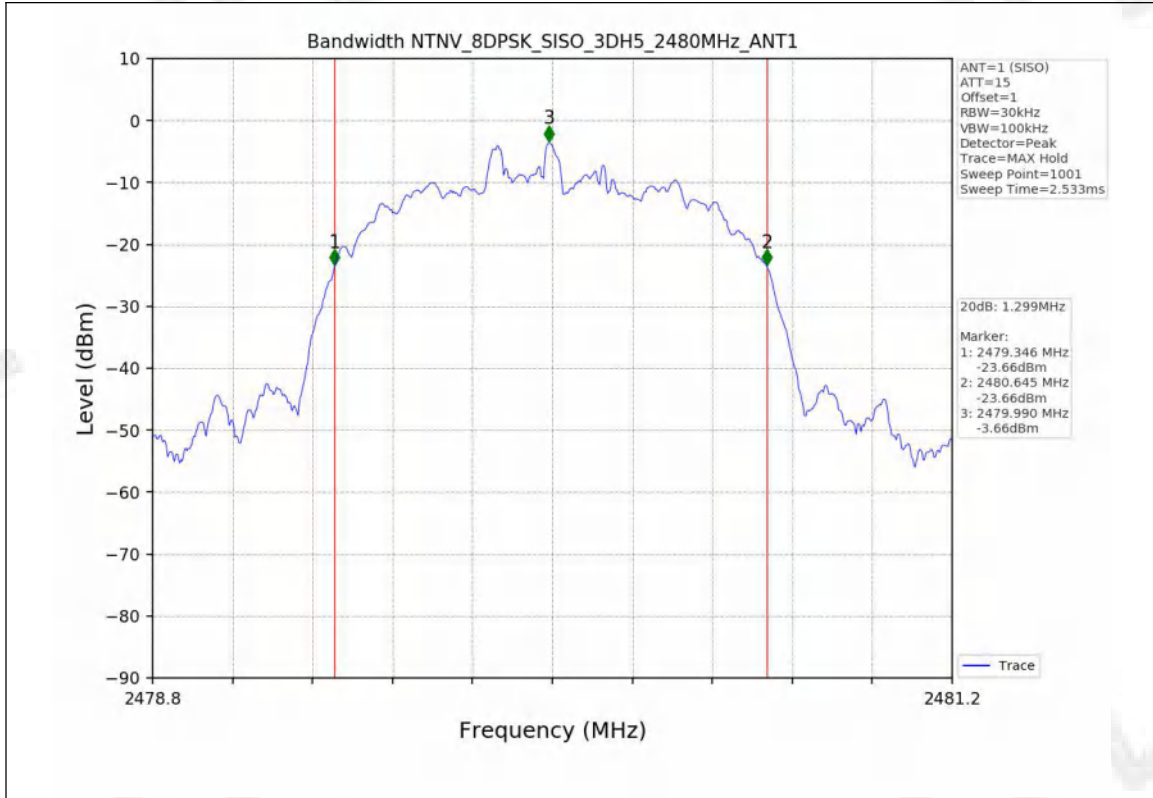

Test Mode	Frequency (MHz)	TX Type	ANT No.	99% Occupied Bandwidth	
				Test Result (MHz)	
GFSK	2402	SISO	1	0.851	Only for Report Use
	2441	SISO	1	0.851	Only for Report Use
	2480	SISO	1	0.848	Only for Report Use
Pi/4DQPSK	2402	SISO	1	1.184	Only for Report Use
	2441	SISO	1	1.179	Only for Report Use
	2480	SISO	1	1.174	Only for Report Use
8DPSK	2402	SISO	1	1.185	Only for Report Use
	2441	SISO	1	1.183	Only for Report Use
	2480	SISO	1	1.188	Only for Report Use

1.2 Test Graph - 20dB Bandwidth

1.3 Test Graph - 99% Occupied Bandwidth

2. Maximum Conducted Output Power

2.1 Test Result

Test Mode	Frequency (MHz)	Tx Type	Measured Peak Output Power (dBm)	Limits (dBm)	Verdict
			Ant 1		
GFSK	2402	SISO	0.78	30	PASS
	2441	SISO	0.30	30	PASS
	2480	SISO	-1.33	30	PASS
Pi/4DQPSK	2402	SISO	1.57	20.97	PASS
	2441	SISO	1.10	20.97	PASS
	2480	SISO	-0.41	20.97	PASS
8DPSK	2402	SISO	1.97	20.97	PASS
	2441	SISO	1.54	20.97	PASS
	2480	SISO	-0.01	20.97	PASS

2.2 Test Graph

3. Carrier frequency separation

3.1 Test Result

Test Mode	TX Type	ANT No.	Channel Separation (MHz)	20dB Bandwidth (MHz)	Limits (MHz)	Verdict
GFSK	SISO	1	1.003	0.955	≥ 0.955	PASS
Pi/4DQPSK	SISO	1	1.000	1.312	≥ 0.875	PASS
8DPSK	SISO	1	0.987	1.304	≥ 0.869	PASS