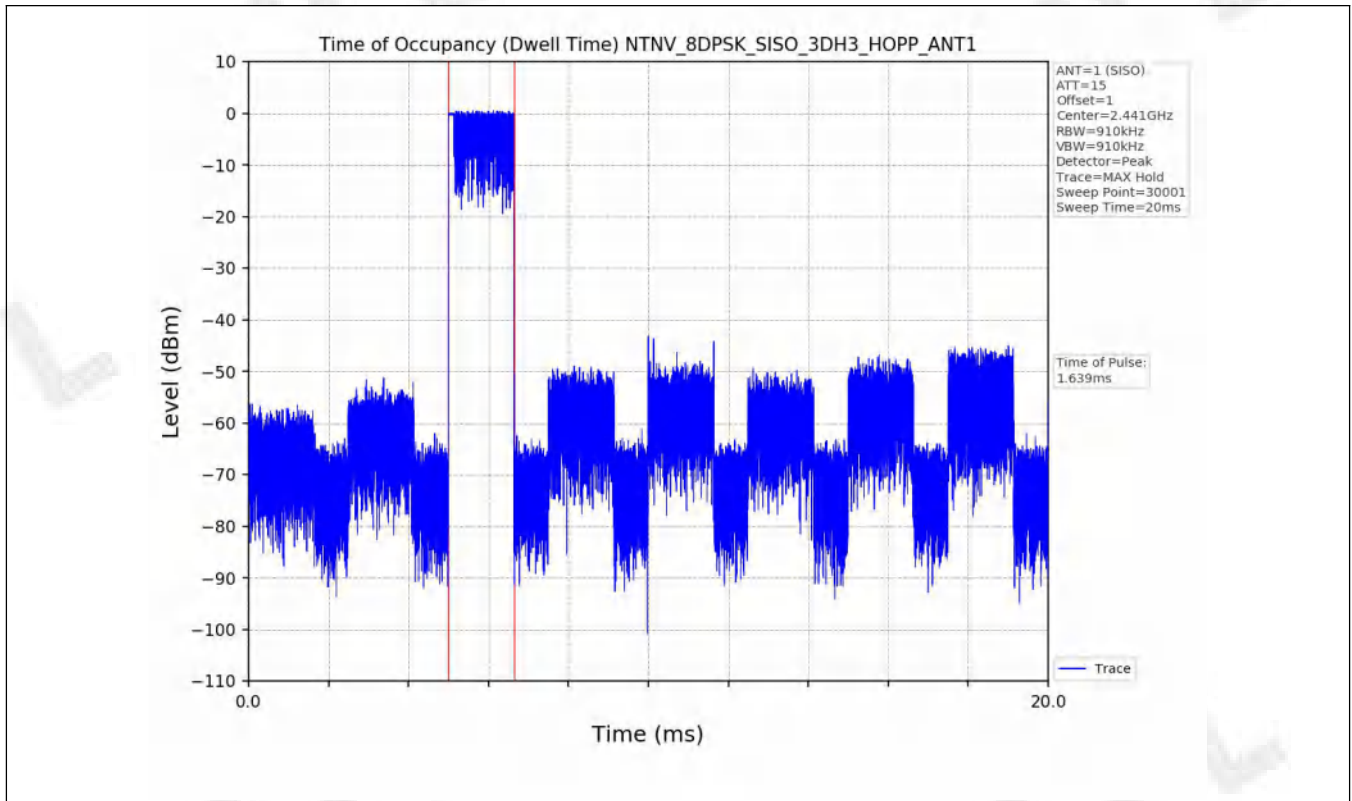

5.2 Test Graph

6. Unwanted Emissions in Non-restricted Frequency Bands

6.1 Test Result

Test Mode	Frequency (MHz)	TX Type	ANT No.	Spurious Conducted Emission (dBm)	Limits (dBm)	Verdict
GFSK	2402	SISO	1	Refer to test graph	-19.40	PASS
	2441	SISO	1	Refer to test graph	-19.40	PASS
	2480	SISO	1	Refer to test graph	-19.40	PASS
	Hopping	SISO	1	Refer to test graph	-19.40	PASS
Pi/4DQPSK	2402	SISO	1	Refer to test graph	-19.52	PASS
	2441	SISO	1	Refer to test graph	-19.52	PASS
	2480	SISO	1	Refer to test graph	-19.52	PASS
	Hopping	SISO	1	Refer to test graph	-19.52	PASS
8DPSK	2402	SISO	1	Refer to test graph	-19.43	PASS
	2441	SISO	1	Refer to test graph	-19.43	PASS
	2480	SISO	1	Refer to test graph	-19.43	PASS
	Hopping	SISO	1	Refer to test graph	-19.43	PASS

6.2 Test Graph