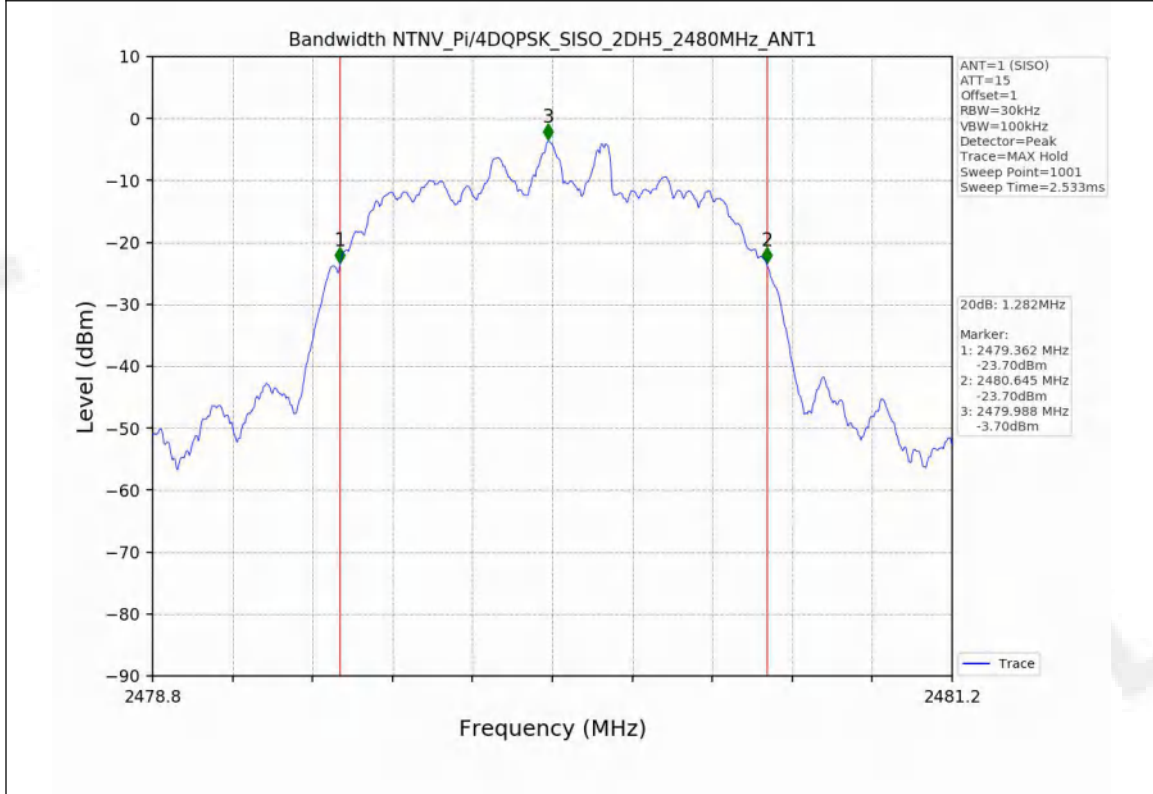

Appendix for 15.247

1. Bandwidth

1.1 Test Result

Test Mode	Frequency (MHz)	TX Type	ANT No.	20dB Bandwidth	Verdict
				Test Result (MHz)	
GFSK	2402	SISO	1	0.953	PASS
	2441	SISO	1	0.955	PASS
	2480	SISO	1	0.953	PASS
Pi/4DQPSK	2402	SISO	1	1.312	PASS
	2441	SISO	1	1.284	PASS
	2480	SISO	1	1.282	PASS
8DPSK	2402	SISO	1	1.304	PASS
	2441	SISO	1	1.303	PASS
	2480	SISO	1	1.299	PASS

Test Mode	Frequency (MHz)	TX Type	ANT No.	99% Occupied Bandwidth	
				Test Result (MHz)	
GFSK	2402	SISO	1	0.851	Only for Report Use
	2441	SISO	1	0.851	Only for Report Use
	2480	SISO	1	0.848	Only for Report Use
Pi/4DQPSK	2402	SISO	1	1.184	Only for Report Use
	2441	SISO	1	1.179	Only for Report Use
	2480	SISO	1	1.174	Only for Report Use
8DPSK	2402	SISO	1	1.185	Only for Report Use
	2441	SISO	1	1.183	Only for Report Use
	2480	SISO	1	1.188	Only for Report Use

1.2 Test Graph - 20dB Bandwidth

1.3 Test Graph - 99% Occupied Bandwidth

2. Maximum Conducted Output Power

2.1 Test Result

Test Mode	Frequency (MHz)	Tx Type	Measured Peak Output Power (dBm)	Limits (dBm)	Verdict
			Ant 1		
GFSK	2402	SISO	0.78	30	PASS
	2441	SISO	0.30	30	PASS
	2480	SISO	-1.33	30	PASS
Pi/4DQPSK	2402	SISO	1.57	20.97	PASS
	2441	SISO	1.10	20.97	PASS
	2480	SISO	-0.41	20.97	PASS
8DPSK	2402	SISO	1.97	20.97	PASS
	2441	SISO	1.54	20.97	PASS
	2480	SISO	-0.01	20.97	PASS

2.2 Test Graph

3. Carrier frequency separation

3.1 Test Result

Test Mode	TX Type	ANT No.	Channel Separation (MHz)	20dB Bandwidth (MHz)	Limits (MHz)	Verdict
GFSK	SISO	1	1.003	0.955	≥ 0.955	PASS
Pi/4DQPSK	SISO	1	1.000	1.312	≥ 0.875	PASS
8DPSK	SISO	1	0.987	1.304	≥ 0.869	PASS