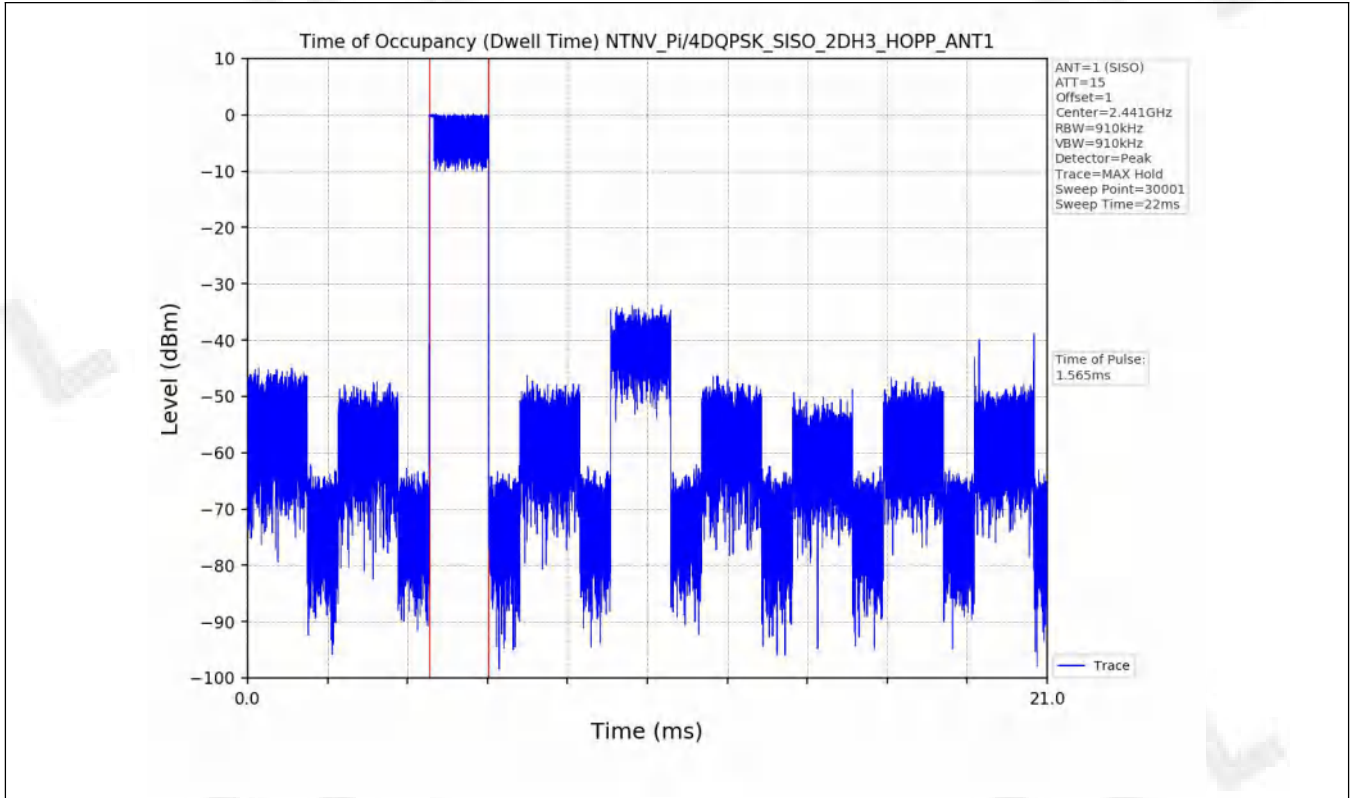

4.2 Test Graph

5. Time of occupancy (dwell time)

5.1 Test Result

Test Mode	Packet Type	TX Type	ANT No.	Duration of Single Pulse (ms)	Observation Period (s)	Num of Pulse in Observation Period	Dwell Time (ms)	Limits (ms)	Verdict
GFSK	DH1	SISO	1	0.379	31.6	320	121.280	≤400	PASS
	DH3	SISO	1	1.634	31.6	164	267.976	≤400	PASS
	DH5	SISO	1	2.880	31.6	98	282.240	≤400	PASS
Pi/4DQPSK	2DH1	SISO	1	0.370	31.6	318	117.660	≤400	PASS
	2DH3	SISO	1	1.565	31.6	150	234.750	≤400	PASS
	2DH5	SISO	1	2.889	31.6	114	329.346	≤400	PASS
8DPSK	3DH1	SISO	1	0.393	31.6	320	125.760	≤400	PASS
	3DH3	SISO	1	1.639	31.6	159	260.601	≤400	PASS
	3DH5	SISO	1	2.890	31.6	105	303.450	≤400	PASS

5.2 Test Graph

6. Unwanted Emissions in Non-restricted Frequency Bands

6.1 Test Result

Test Mode	Frequency (MHz)	TX Type	ANT No.	Spurious Conducted Emission (dBm)	Limits (dBm)	Verdict
GFSK	2402	SISO	1	Refer to test graph	-19.40	PASS
	2441	SISO	1	Refer to test graph	-19.40	PASS
	2480	SISO	1	Refer to test graph	-19.40	PASS
	Hopping	SISO	1	Refer to test graph	-19.40	PASS
Pi/4DQPSK	2402	SISO	1	Refer to test graph	-19.52	PASS
	2441	SISO	1	Refer to test graph	-19.52	PASS
	2480	SISO	1	Refer to test graph	-19.52	PASS
	Hopping	SISO	1	Refer to test graph	-19.52	PASS
8DPSK	2402	SISO	1	Refer to test graph	-19.43	PASS
	2441	SISO	1	Refer to test graph	-19.43	PASS
	2480	SISO	1	Refer to test graph	-19.43	PASS
	Hopping	SISO	1	Refer to test graph	-19.43	PASS

6.2 Test Graph