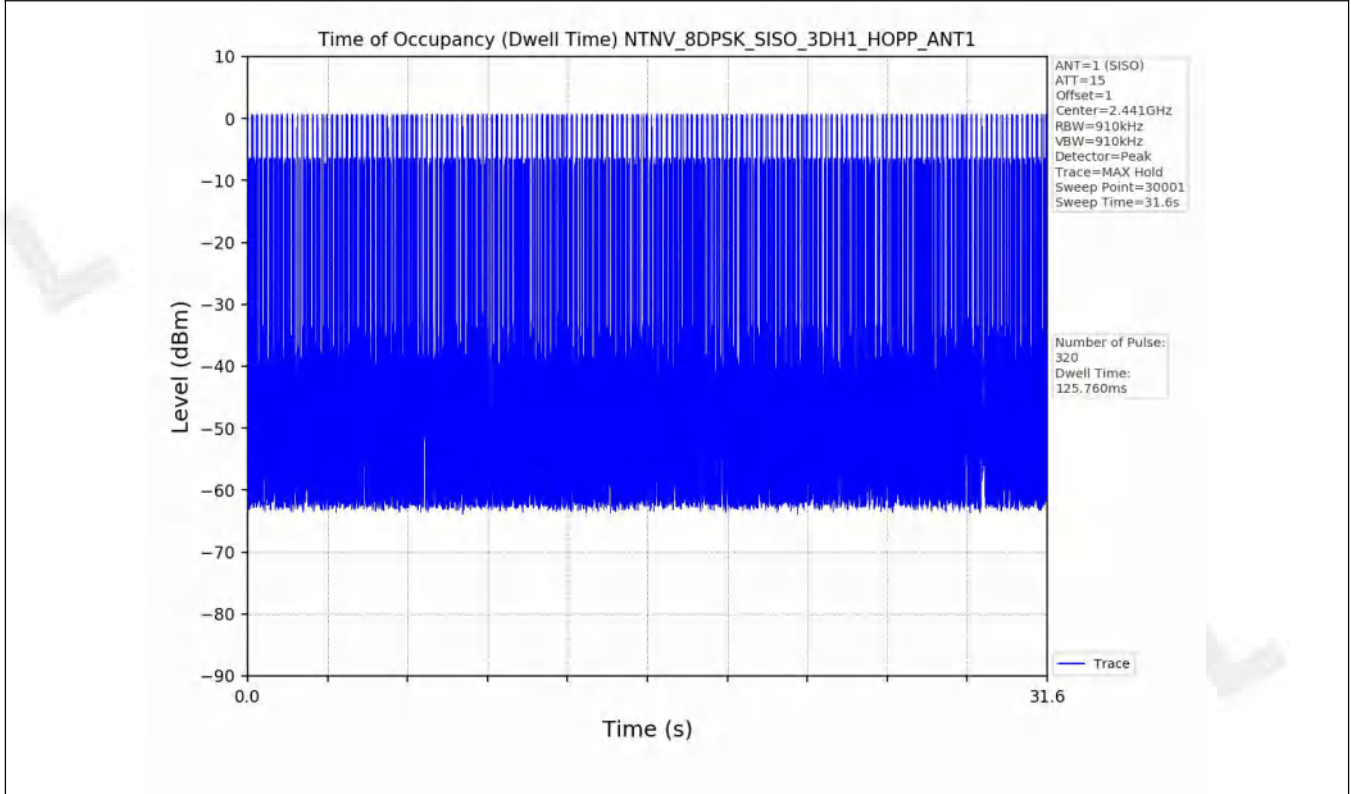

5.2 Test Graph

6. Unwanted Emissions in Non-restricted Frequency Bands

6.1 Test Result

Test Mode	Frequency (MHz)	TX Type	ANT No.	Spurious Conducted Emission (dBm)	Limits (dBm)	Verdict
GFSK	2402	SISO	1	Refer to test graph	-19.40	PASS
	2441	SISO	1	Refer to test graph	-19.40	PASS
	2480	SISO	1	Refer to test graph	-19.40	PASS
	Hopping	SISO	1	Refer to test graph	-19.40	PASS
Pi/4DQPSK	2402	SISO	1	Refer to test graph	-19.52	PASS
	2441	SISO	1	Refer to test graph	-19.52	PASS
	2480	SISO	1	Refer to test graph	-19.52	PASS
	Hopping	SISO	1	Refer to test graph	-19.52	PASS
8DPSK	2402	SISO	1	Refer to test graph	-19.43	PASS
	2441	SISO	1	Refer to test graph	-19.43	PASS
	2480	SISO	1	Refer to test graph	-19.43	PASS
	Hopping	SISO	1	Refer to test graph	-19.43	PASS

6.2 Test Graph