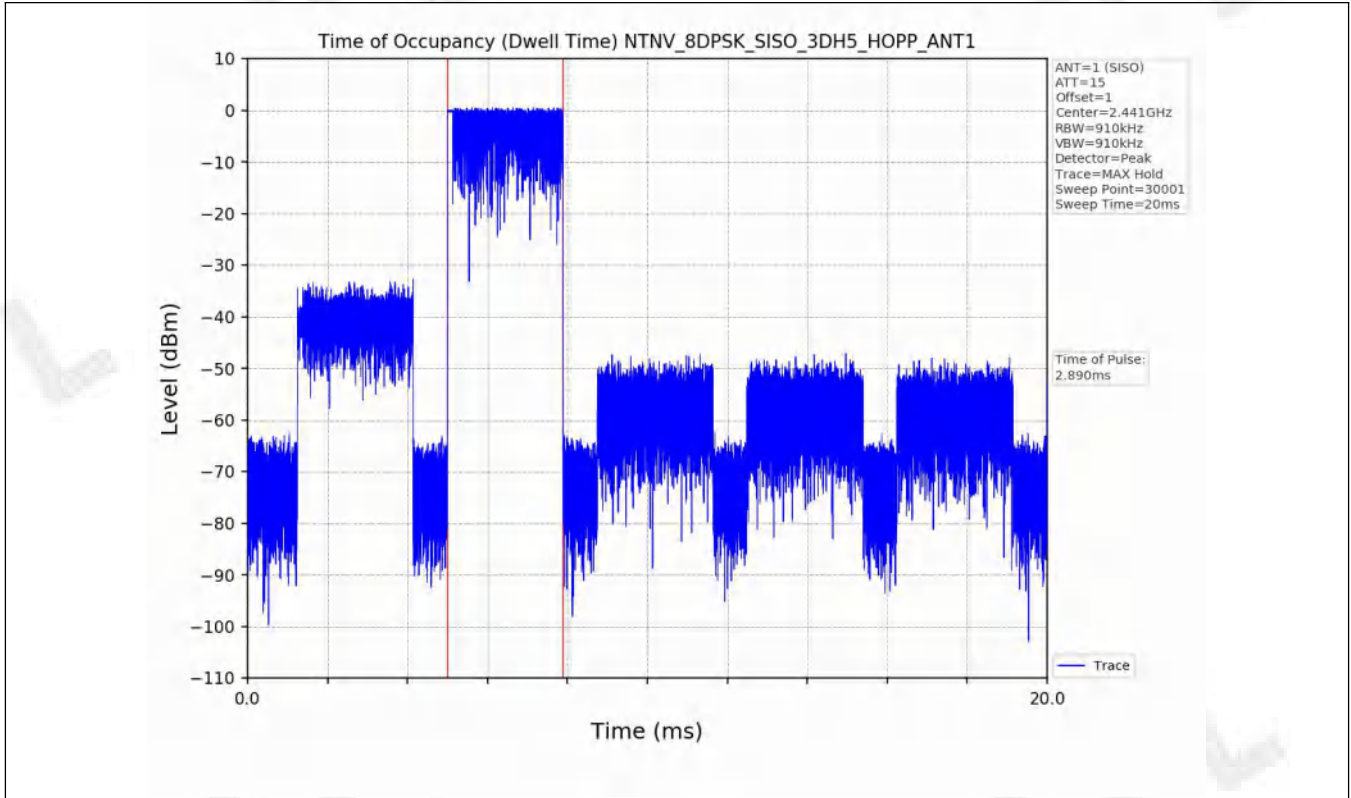

5.2 Test Graph

6. Unwanted Emissions in Non-restricted Frequency Bands

6.1 Test Result

Test Mode	Frequency (MHz)	TX Type	ANT No.	Spurious Conducted Emission (dBm)	Limits (dBm)	Verdict
GFSK	2402	SISO	1	Refer to test graph	-19.40	PASS
	2441	SISO	1	Refer to test graph	-19.40	PASS
	2480	SISO	1	Refer to test graph	-19.40	PASS
	Hopping	SISO	1	Refer to test graph	-19.40	PASS
Pi/4DQPSK	2402	SISO	1	Refer to test graph	-19.52	PASS
	2441	SISO	1	Refer to test graph	-19.52	PASS
	2480	SISO	1	Refer to test graph	-19.52	PASS
	Hopping	SISO	1	Refer to test graph	-19.52	PASS
8DPSK	2402	SISO	1	Refer to test graph	-19.43	PASS
	2441	SISO	1	Refer to test graph	-19.43	PASS
	2480	SISO	1	Refer to test graph	-19.43	PASS
	Hopping	SISO	1	Refer to test graph	-19.43	PASS

6.2 Test Graph