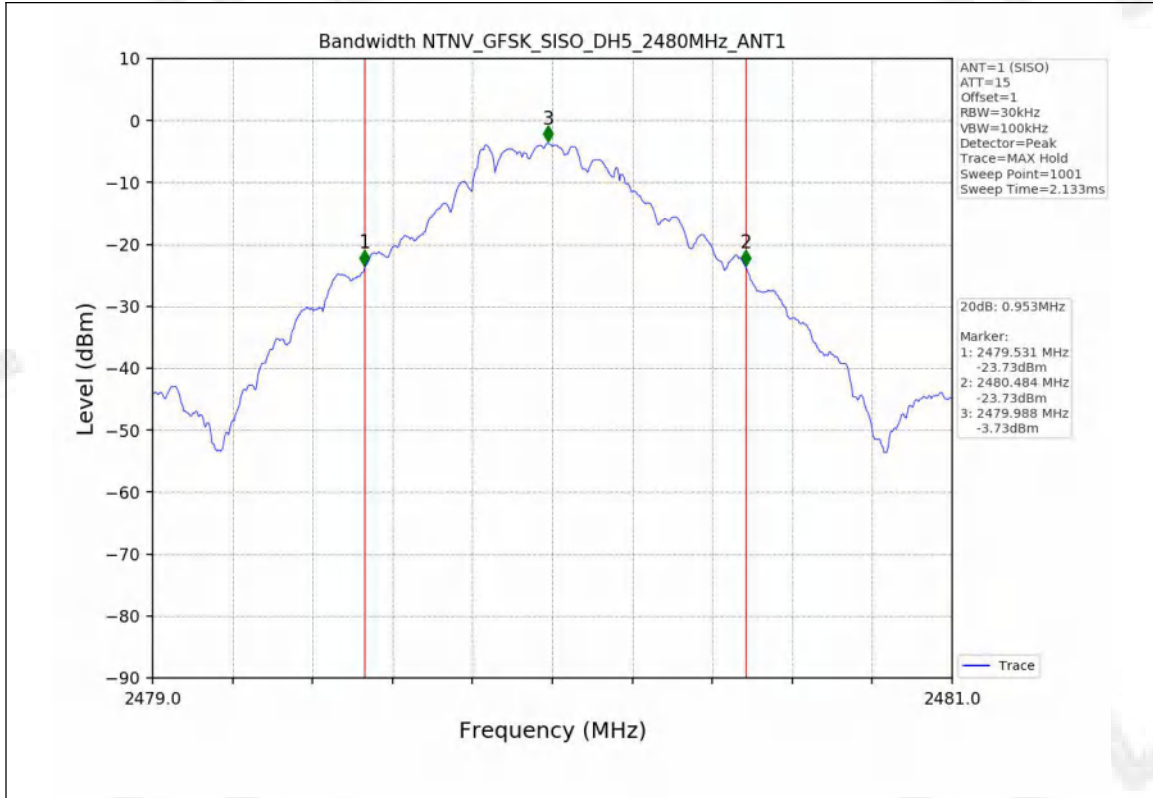

Appendix for 15.247

1. Bandwidth

1.1 Test Result

Test Mode	Frequency (MHz)	TX Type	ANT No.	20dB Bandwidth	Verdict
				Test Result (MHz)	
GFSK	2402	SISO	1	0.953	PASS
	2441	SISO	1	0.955	PASS
	2480	SISO	1	0.953	PASS
Pi/4DQPSK	2402	SISO	1	1.312	PASS
	2441	SISO	1	1.284	PASS
	2480	SISO	1	1.282	PASS
8DPSK	2402	SISO	1	1.304	PASS
	2441	SISO	1	1.303	PASS
	2480	SISO	1	1.299	PASS

Test Mode	Frequency (MHz)	TX Type	ANT No.	99% Occupied Bandwidth	
				Test Result (MHz)	
GFSK	2402	SISO	1	0.851	Only for Report Use
	2441	SISO	1	0.851	Only for Report Use
	2480	SISO	1	0.848	Only for Report Use
Pi/4DQPSK	2402	SISO	1	1.184	Only for Report Use
	2441	SISO	1	1.179	Only for Report Use
	2480	SISO	1	1.174	Only for Report Use
8DPSK	2402	SISO	1	1.185	Only for Report Use
	2441	SISO	1	1.183	Only for Report Use
	2480	SISO	1	1.188	Only for Report Use

1.2 Test Graph - 20dB Bandwidth

1.3 Test Graph - 99% Occupied Bandwidth

2. Maximum Conducted Output Power

2.1 Test Result

Test Mode	Frequency (MHz)	Tx Type	Measured Peak Output Power (dBm)	Limits (dBm)	Verdict
			Ant 1		
GFSK	2402	SISO	0.78	30	PASS
	2441	SISO	0.30	30	PASS
	2480	SISO	-1.33	30	PASS
Pi/4DQPSK	2402	SISO	1.57	20.97	PASS
	2441	SISO	1.10	20.97	PASS
	2480	SISO	-0.41	20.97	PASS
8DPSK	2402	SISO	1.97	20.97	PASS
	2441	SISO	1.54	20.97	PASS
	2480	SISO	-0.01	20.97	PASS