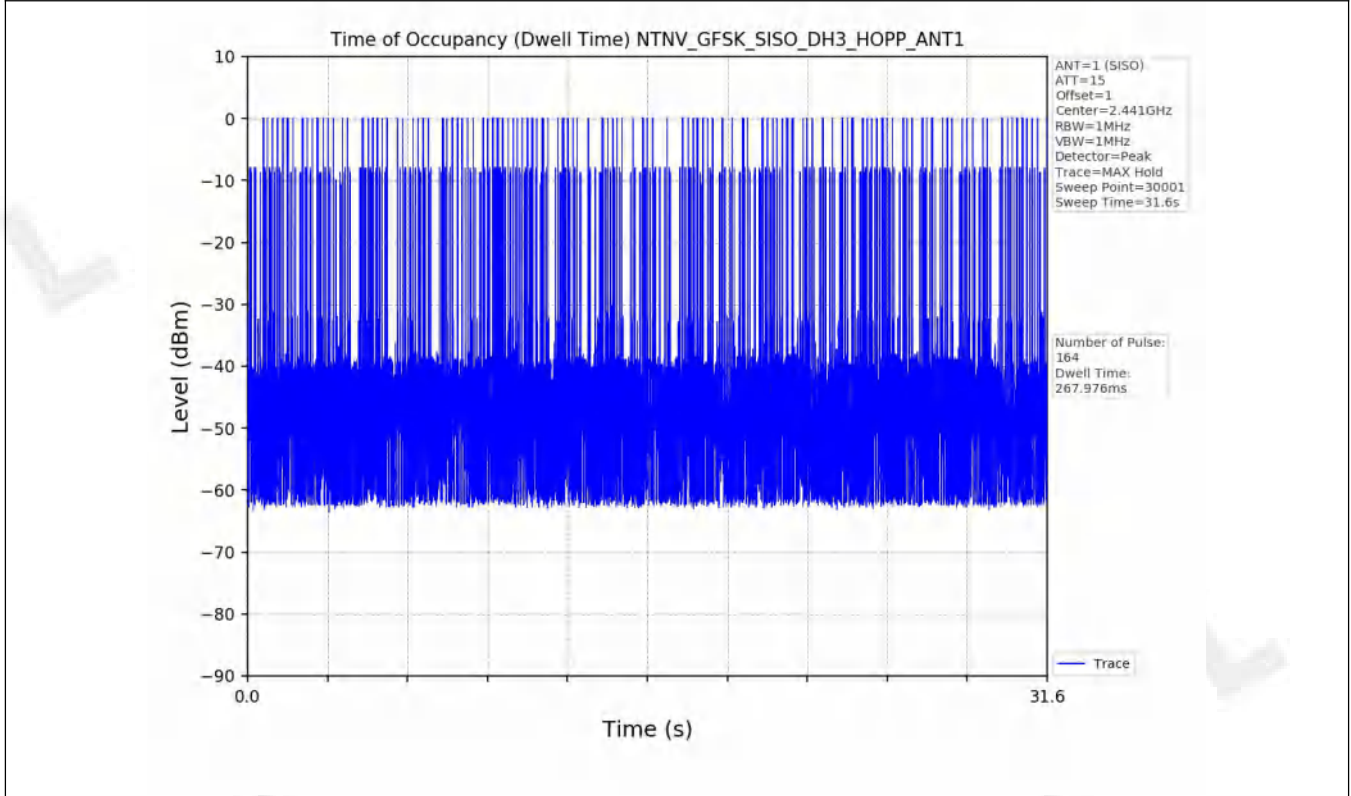

4.2 Test Graph

5. Time of occupancy (dwell time)

5.1 Test Result

Test Mode	Packet Type	TX Type	ANT No.	Duration of Single Pulse (ms)	Observation Period (s)	Num of Pulse in Observation Period	Dwell Time (ms)	Limits (ms)	Verdict
GFSK	DH1	SISO	1	0.379	31.6	320	121.280	≤400	PASS
	DH3	SISO	1	1.634	31.6	164	267.976	≤400	PASS
	DH5	SISO	1	2.880	31.6	98	282.240	≤400	PASS
Pi/4DQPSK	2DH1	SISO	1	0.370	31.6	318	117.660	≤400	PASS
	2DH3	SISO	1	1.565	31.6	150	234.750	≤400	PASS
	2DH5	SISO	1	2.889	31.6	114	329.346	≤400	PASS
8DPSK	3DH1	SISO	1	0.393	31.6	320	125.760	≤400	PASS
	3DH3	SISO	1	1.639	31.6	159	260.601	≤400	PASS
	3DH5	SISO	1	2.890	31.6	105	303.450	≤400	PASS

5.2 Test Graph

6. Unwanted Emissions in Non-restricted Frequency Bands

6.1 Test Result

Test Mode	Frequency (MHz)	TX Type	ANT No.	Spurious Conducted Emission (dBm)	Limits (dBm)	Verdict
GFSK	2402	SISO	1	Refer to test graph	-19.40	PASS
	2441	SISO	1	Refer to test graph	-19.40	PASS
	2480	SISO	1	Refer to test graph	-19.40	PASS
	Hopping	SISO	1	Refer to test graph	-19.40	PASS
Pi/4DQPSK	2402	SISO	1	Refer to test graph	-19.52	PASS
	2441	SISO	1	Refer to test graph	-19.52	PASS
	2480	SISO	1	Refer to test graph	-19.52	PASS
	Hopping	SISO	1	Refer to test graph	-19.52	PASS
8DPSK	2402	SISO	1	Refer to test graph	-19.43	PASS
	2441	SISO	1	Refer to test graph	-19.43	PASS
	2480	SISO	1	Refer to test graph	-19.43	PASS
	Hopping	SISO	1	Refer to test graph	-19.43	PASS

6.2 Test Graph