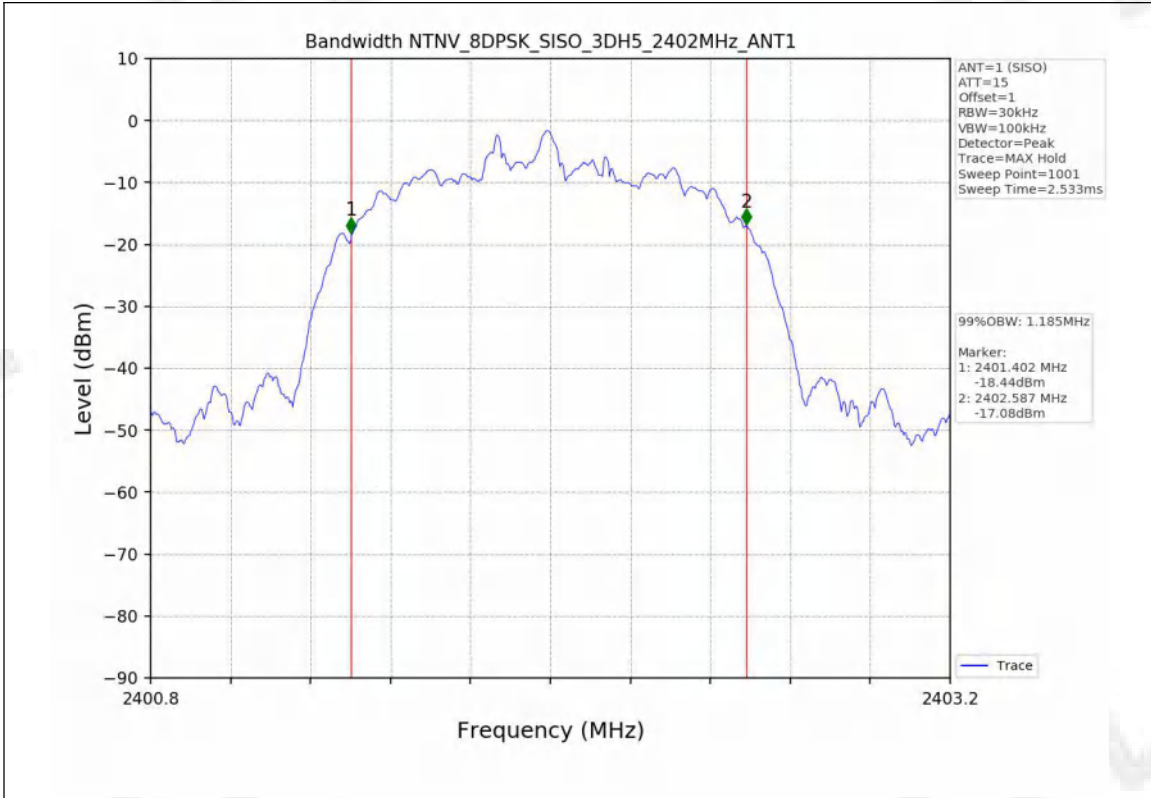

1.2 Test Graph - 20dB Bandwidth

1.3 Test Graph - 99% Occupied Bandwidth

2. Maximum Conducted Output Power

2.1 Test Result

Test Mode	Frequency (MHz)	Tx Type	Measured Peak Output Power (dBm)	Limits (dBm)	Verdict
			Ant 1		
GFSK	2402	SISO	0.78	30	PASS
	2441	SISO	0.30	30	PASS
	2480	SISO	-1.33	30	PASS
Pi/4DQPSK	2402	SISO	1.57	20.97	PASS
	2441	SISO	1.10	20.97	PASS
	2480	SISO	-0.41	20.97	PASS
8DPSK	2402	SISO	1.97	20.97	PASS
	2441	SISO	1.54	20.97	PASS
	2480	SISO	-0.01	20.97	PASS

2.2 Test Graph

3. Carrier frequency separation

3.1 Test Result

Test Mode	TX Type	ANT No.	Channel Separation (MHz)	20dB Bandwidth (MHz)	Limits (MHz)	Verdict
GFSK	SISO	1	1.003	0.955	≥ 0.955	PASS
Pi/4DQPSK	SISO	1	1.000	1.312	≥ 0.875	PASS
8DPSK	SISO	1	0.987	1.304	≥ 0.869	PASS