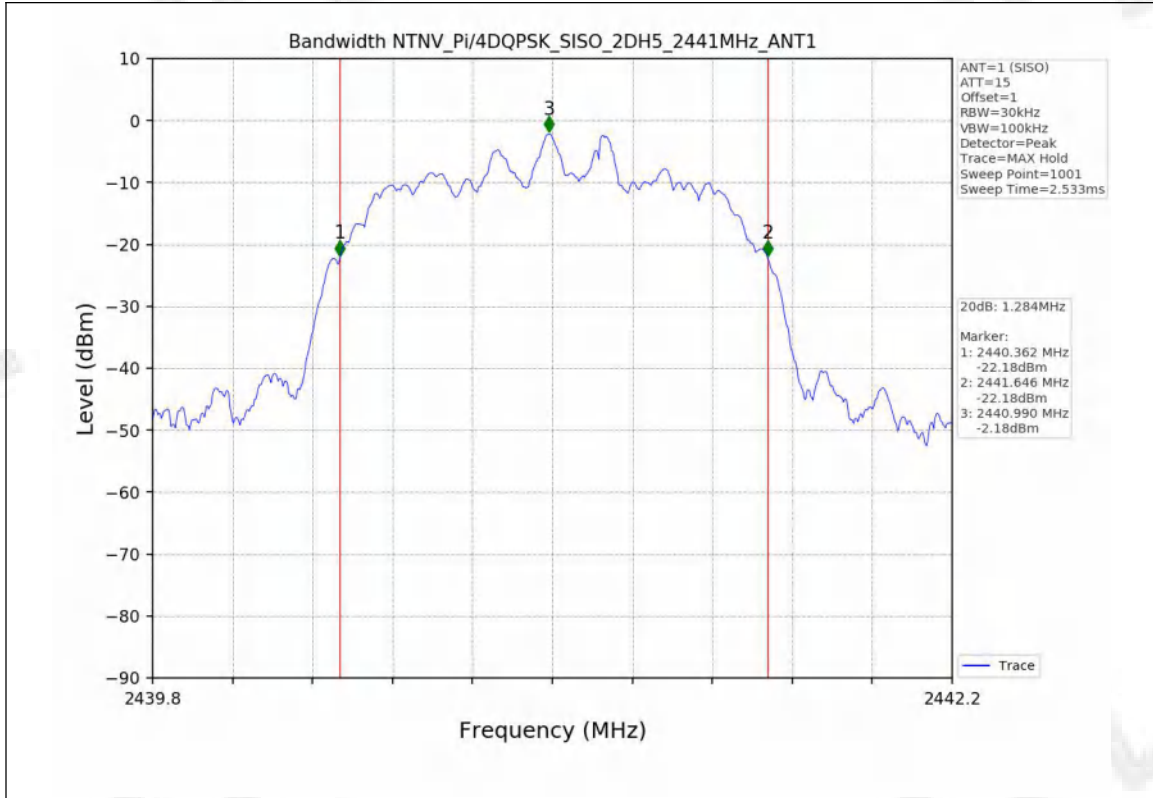

Appendix for 15.247

1. Bandwidth

1.1 Test Result

Test Mode	Frequency (MHz)	TX Type	ANT No.	20dB Bandwidth	Verdict
				Test Result (MHz)	
GFSK	2402	SISO	1	0.953	PASS
	2441	SISO	1	0.955	PASS
	2480	SISO	1	0.953	PASS
Pi/4DQPSK	2402	SISO	1	1.312	PASS
	2441	SISO	1	1.284	PASS
	2480	SISO	1	1.282	PASS
8DPSK	2402	SISO	1	1.304	PASS
	2441	SISO	1	1.303	PASS
	2480	SISO	1	1.299	PASS

Test Mode	Frequency (MHz)	TX Type	ANT No.	99% Occupied Bandwidth	
				Test Result (MHz)	
GFSK	2402	SISO	1	0.851	Only for Report Use
	2441	SISO	1	0.851	Only for Report Use
	2480	SISO	1	0.848	Only for Report Use
Pi/4DQPSK	2402	SISO	1	1.184	Only for Report Use
	2441	SISO	1	1.179	Only for Report Use
	2480	SISO	1	1.174	Only for Report Use
8DPSK	2402	SISO	1	1.185	Only for Report Use
	2441	SISO	1	1.183	Only for Report Use
	2480	SISO	1	1.188	Only for Report Use

1.2 Test Graph - 20dB Bandwidth

1.3 Test Graph - 99% Occupied Bandwidth

2. Maximum Conducted Output Power

2.1 Test Result

Test Mode	Frequency (MHz)	Tx Type	Measured Peak Output Power (dBm)	Limits (dBm)	Verdict
			Ant 1		
GFSK	2402	SISO	0.78	30	PASS
	2441	SISO	0.30	30	PASS
	2480	SISO	-1.33	30	PASS
Pi/4DQPSK	2402	SISO	1.57	20.97	PASS
	2441	SISO	1.10	20.97	PASS
	2480	SISO	-0.41	20.97	PASS
8DPSK	2402	SISO	1.97	20.97	PASS
	2441	SISO	1.54	20.97	PASS
	2480	SISO	-0.01	20.97	PASS

2.2 Test Graph

3. Carrier frequency separation

3.1 Test Result

Test Mode	TX Type	ANT No.	Channel Separation (MHz)	20dB Bandwidth (MHz)	Limits (MHz)	Verdict
GFSK	SISO	1	1.003	0.955	≥ 0.955	PASS
Pi/4DQPSK	SISO	1	1.000	1.312	≥ 0.875	PASS
8DPSK	SISO	1	0.987	1.304	≥ 0.869	PASS