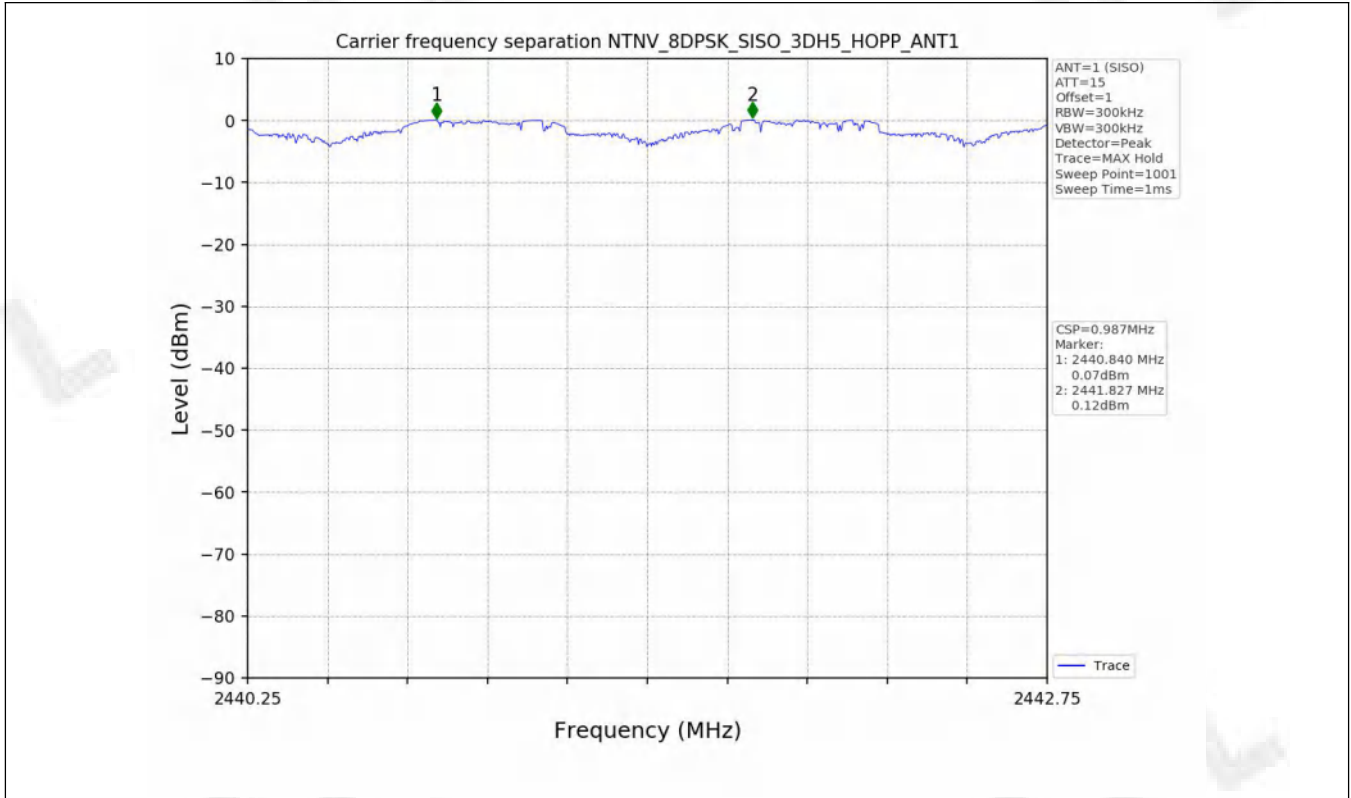

4. Number of hopping frequencies

4.1 Test Result

Test Mode	TX Type	ANT No.	Num of Hopping Frequencies	Limits	Verdict
GFSK	SISO	1	79	≥15	PASS
π/4DQPSK	SISO	1	79	≥15	PASS
8DPSK	SISO	1	79	≥15	PASS

4.2 Test Graph