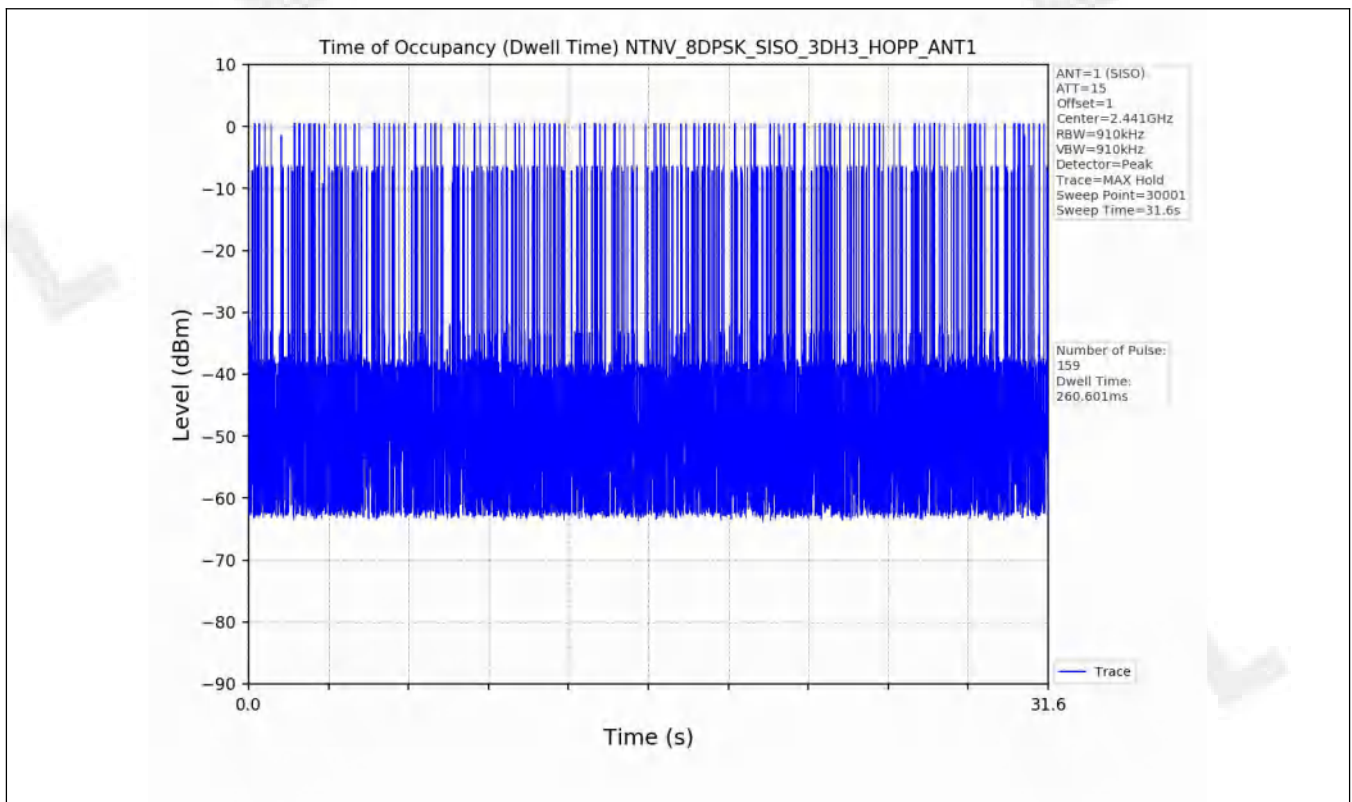

5.2 Test Graph

6. Unwanted Emissions in Non-restricted Frequency Bands

6.1 Test Result

Test Mode	Frequency (MHz)	TX Type	ANT No.	Spurious Conducted Emission (dBm)	Limits (dBm)	Verdict
GFSK	2402	SISO	1	Refer to test graph	-19.40	PASS
	2441	SISO	1	Refer to test graph	-19.40	PASS
	2480	SISO	1	Refer to test graph	-19.40	PASS
	Hopping	SISO	1	Refer to test graph	-19.40	PASS
Pi/4DQPSK	2402	SISO	1	Refer to test graph	-19.52	PASS
	2441	SISO	1	Refer to test graph	-19.52	PASS
	2480	SISO	1	Refer to test graph	-19.52	PASS
	Hopping	SISO	1	Refer to test graph	-19.52	PASS
8DPSK	2402	SISO	1	Refer to test graph	-19.43	PASS
	2441	SISO	1	Refer to test graph	-19.43	PASS
	2480	SISO	1	Refer to test graph	-19.43	PASS
	Hopping	SISO	1	Refer to test graph	-19.43	PASS

6.2 Test Graph