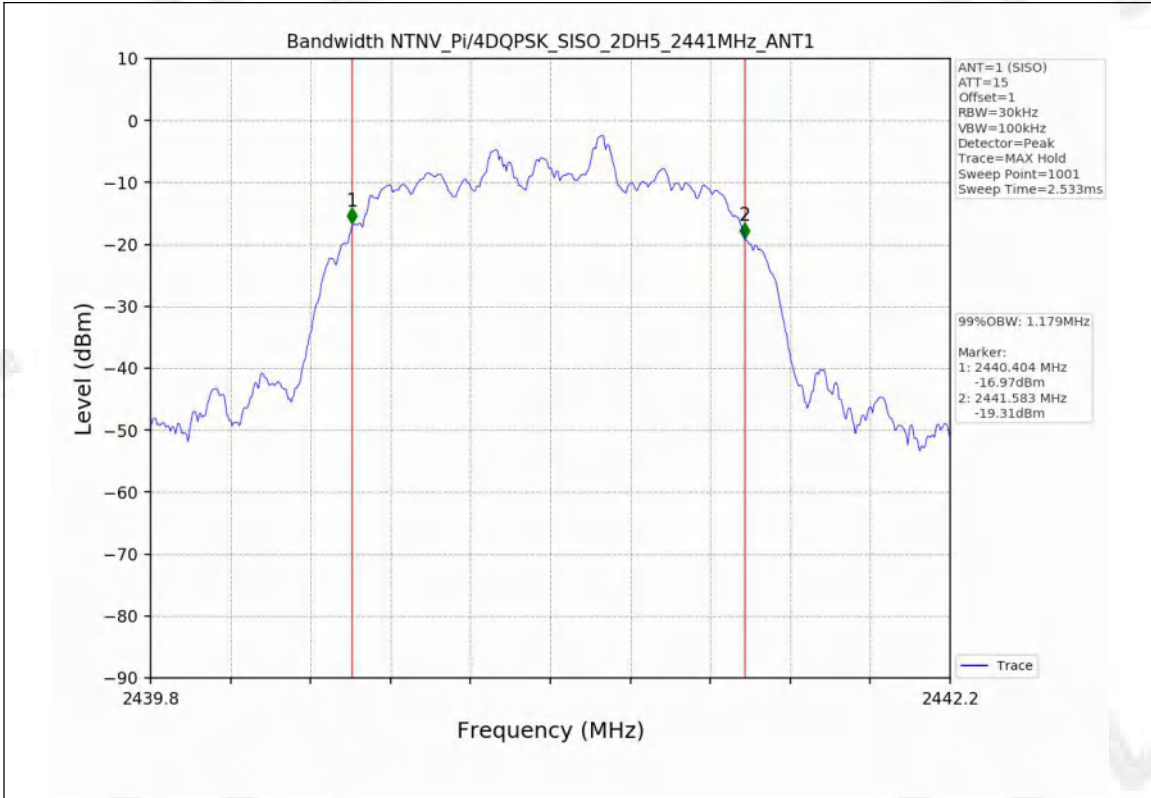

Test Mode	Frequency (MHz)	TX Type	ANT No.	99% Occupied Bandwidth	
				Test Result (MHz)	
GFSK	2402	SISO	1	0.851	Only for Report Use
	2441	SISO	1	0.851	Only for Report Use
	2480	SISO	1	0.848	Only for Report Use
Pi/4DQPSK	2402	SISO	1	1.184	Only for Report Use
	2441	SISO	1	1.179	Only for Report Use
	2480	SISO	1	1.174	Only for Report Use
8DPSK	2402	SISO	1	1.185	Only for Report Use
	2441	SISO	1	1.183	Only for Report Use
	2480	SISO	1	1.188	Only for Report Use

1.2 Test Graph - 20dB Bandwidth

1.3 Test Graph - 99% Occupied Bandwidth

2. Maximum Conducted Output Power

2.1 Test Result

Test Mode	Frequency (MHz)	Tx Type	Measured Peak Output Power (dBm)	Limits (dBm)	Verdict
			Ant 1		
GFSK	2402	SISO	0.78	30	PASS
	2441	SISO	0.30	30	PASS
	2480	SISO	-1.33	30	PASS
Pi/4DQPSK	2402	SISO	1.57	20.97	PASS
	2441	SISO	1.10	20.97	PASS
	2480	SISO	-0.41	20.97	PASS
8DPSK	2402	SISO	1.97	20.97	PASS
	2441	SISO	1.54	20.97	PASS
	2480	SISO	-0.01	20.97	PASS

2.2 Test Graph

3. Carrier frequency separation

3.1 Test Result

Test Mode	TX Type	ANT No.	Channel Separation (MHz)	20dB Bandwidth (MHz)	Limits (MHz)	Verdict
GFSK	SISO	1	1.003	0.955	≥ 0.955	PASS
Pi/4DQPSK	SISO	1	1.000	1.312	≥ 0.875	PASS
8DPSK	SISO	1	0.987	1.304	≥ 0.869	PASS