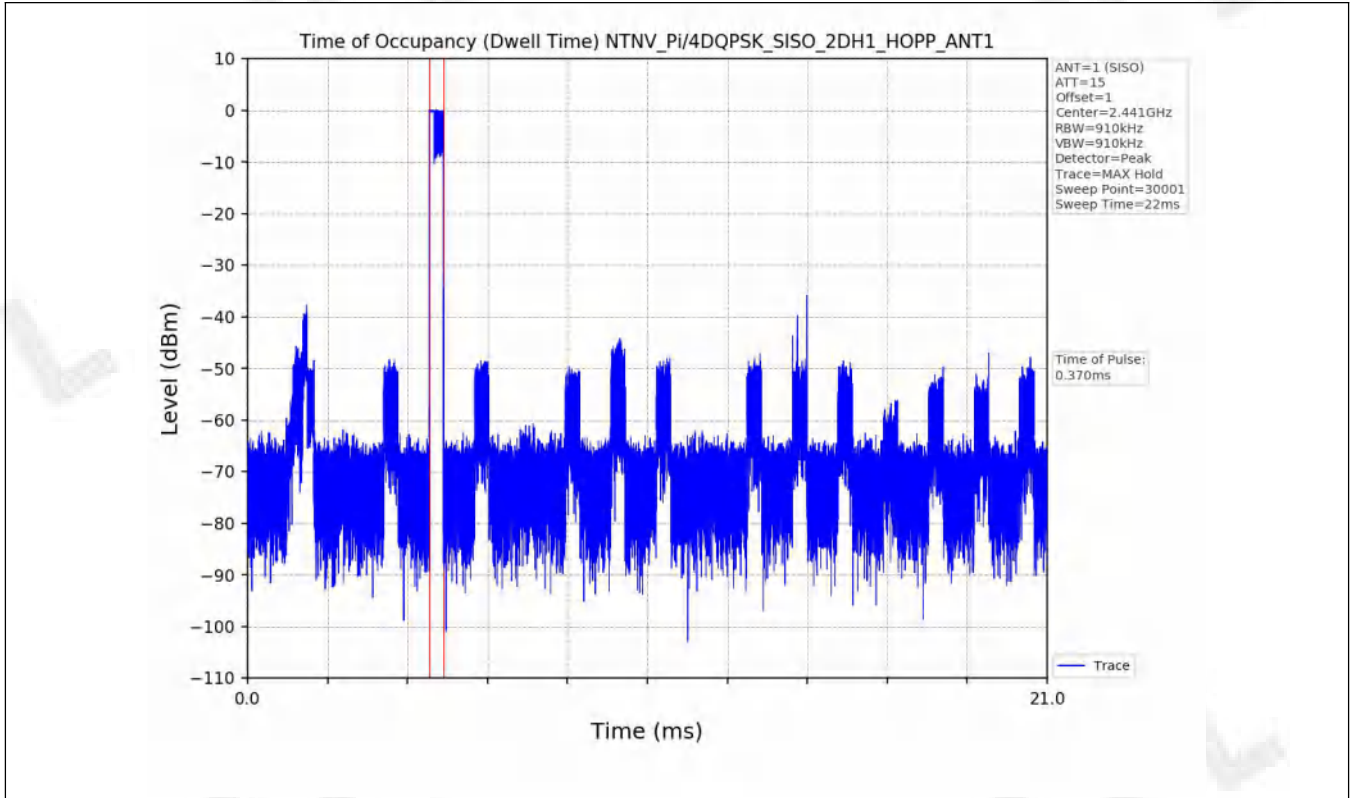

4.2 Test Graph

5. Time of occupancy (dwell time)

5.1 Test Result

Test Mode	Packet Type	TX Type	ANT No.	Duration of Single Pulse (ms)	Observation Period (s)	Num of Pulse in Observation Period	Dwell Time (ms)	Limits (ms)	Verdict
GFSK	DH1	SISO	1	0.379	31.6	320	121.280	≤400	PASS
	DH3	SISO	1	1.634	31.6	164	267.976	≤400	PASS
	DH5	SISO	1	2.880	31.6	98	282.240	≤400	PASS
Pi/4DQPSK	2DH1	SISO	1	0.370	31.6	318	117.660	≤400	PASS
	2DH3	SISO	1	1.565	31.6	150	234.750	≤400	PASS
	2DH5	SISO	1	2.889	31.6	114	329.346	≤400	PASS
8DPSK	3DH1	SISO	1	0.393	31.6	320	125.760	≤400	PASS
	3DH3	SISO	1	1.639	31.6	159	260.601	≤400	PASS
	3DH5	SISO	1	2.890	31.6	105	303.450	≤400	PASS

5.2 Test Graph

6. Unwanted Emissions in Non-restricted Frequency Bands

6.1 Test Result

Test Mode	Frequency (MHz)	TX Type	ANT No.	Spurious Conducted Emission (dBm)	Limits (dBm)	Verdict
GFSK	2402	SISO	1	Refer to test graph	-19.40	PASS
	2441	SISO	1	Refer to test graph	-19.40	PASS
	2480	SISO	1	Refer to test graph	-19.40	PASS
	Hopping	SISO	1	Refer to test graph	-19.40	PASS
Pi/4DQPSK	2402	SISO	1	Refer to test graph	-19.52	PASS
	2441	SISO	1	Refer to test graph	-19.52	PASS
	2480	SISO	1	Refer to test graph	-19.52	PASS
	Hopping	SISO	1	Refer to test graph	-19.52	PASS
8DPSK	2402	SISO	1	Refer to test graph	-19.43	PASS
	2441	SISO	1	Refer to test graph	-19.43	PASS
	2480	SISO	1	Refer to test graph	-19.43	PASS
	Hopping	SISO	1	Refer to test graph	-19.43	PASS

6.2 Test Graph