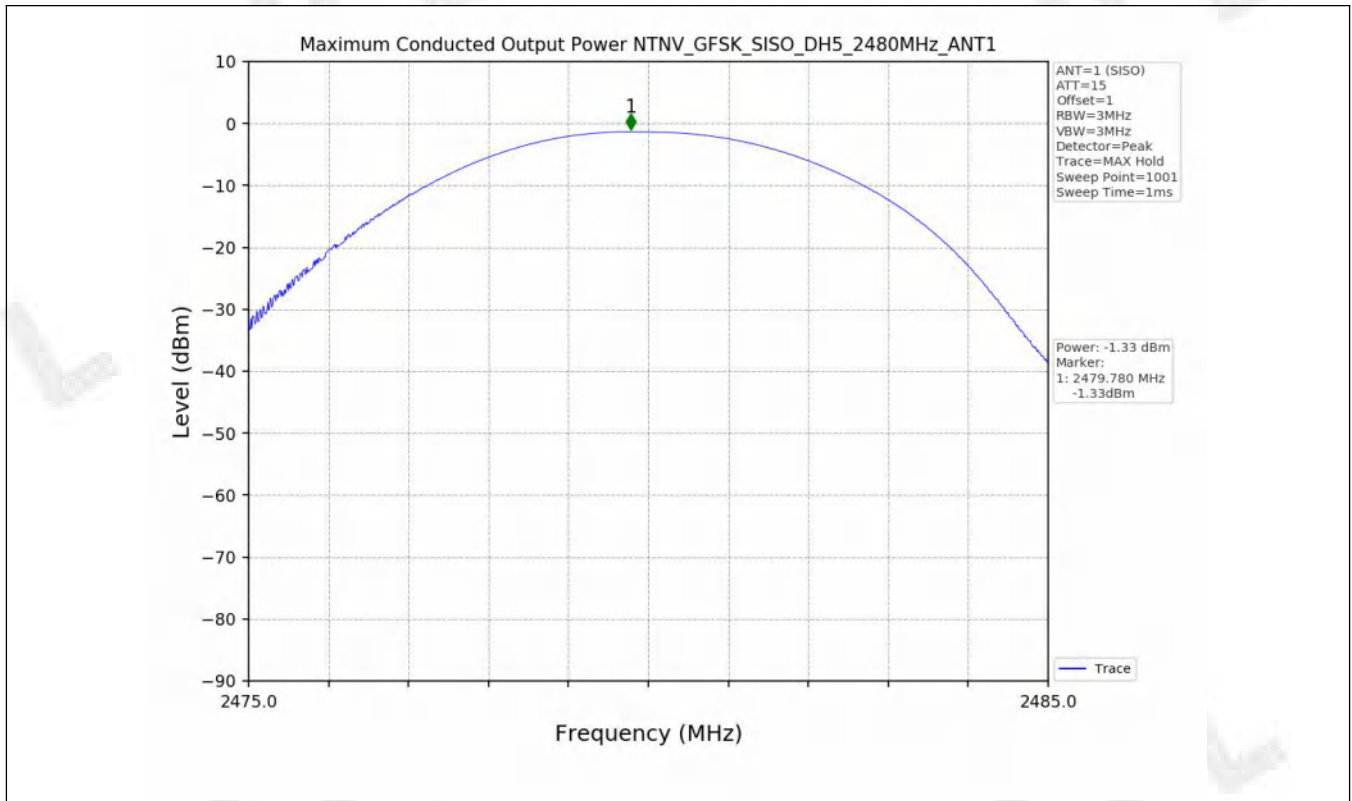

1.2 Test Graph - 20dB Bandwidth

1.3 Test Graph - 99% Occupied Bandwidth

2. Maximum Conducted Output Power

2.1 Test Result

Test Mode	Frequency (MHz)	Tx Type	Measured Peak Output Power (dBm)	Limits (dBm)	Verdict
			Ant 1		
GFSK	2402	SISO	0.78	30	PASS
	2441	SISO	0.30	30	PASS
	2480	SISO	-1.33	30	PASS
Pi/4DQPSK	2402	SISO	1.57	20.97	PASS
	2441	SISO	1.10	20.97	PASS
	2480	SISO	-0.41	20.97	PASS
8DPSK	2402	SISO	1.97	20.97	PASS
	2441	SISO	1.54	20.97	PASS
	2480	SISO	-0.01	20.97	PASS

2.2 Test Graph

3. Carrier frequency separation

3.1 Test Result

Test Mode	TX Type	ANT No.	Channel Separation (MHz)	20dB Bandwidth (MHz)	Limits (MHz)	Verdict
GFSK	SISO	1	1.003	0.955	≥ 0.955	PASS
Pi/4DQPSK	SISO	1	1.000	1.312	≥ 0.875	PASS
8DPSK	SISO	1	0.987	1.304	≥ 0.869	PASS