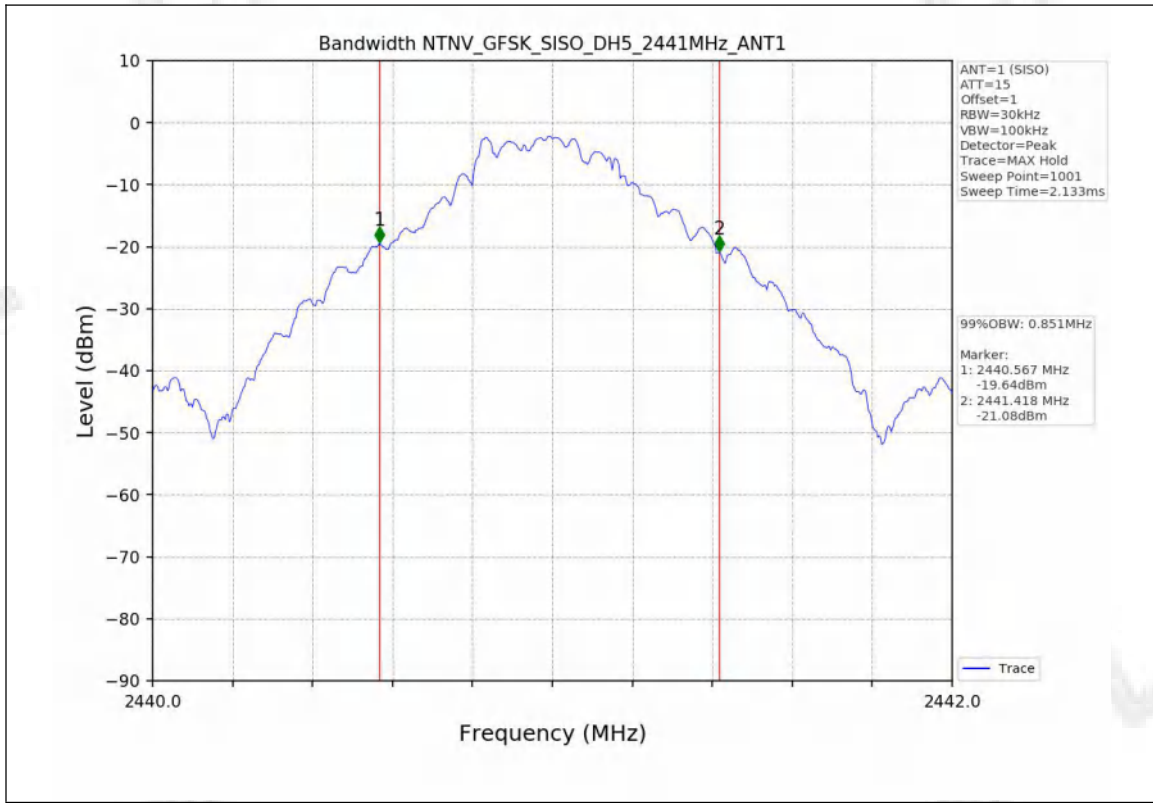

Test Mode	Frequency (MHz)	TX Type	ANT No.	99% Occupied Bandwidth	
				Test Result (MHz)	
GFSK	2402	SISO	1	0.851	Only for Report Use
	2441	SISO	1	0.851	Only for Report Use
	2480	SISO	1	0.848	Only for Report Use
Pi/4DQPSK	2402	SISO	1	1.184	Only for Report Use
	2441	SISO	1	1.179	Only for Report Use
	2480	SISO	1	1.174	Only for Report Use
8DPSK	2402	SISO	1	1.185	Only for Report Use
	2441	SISO	1	1.183	Only for Report Use
	2480	SISO	1	1.188	Only for Report Use

1.2 Test Graph - 20dB Bandwidth

1.3 Test Graph - 99% Occupied Bandwidth

2. Maximum Conducted Output Power

2.1 Test Result

Test Mode	Frequency (MHz)	Tx Type	Measured Peak Output Power (dBm)	Limits (dBm)	Verdict
			Ant 1		
GFSK	2402	SISO	0.78	30	PASS
	2441	SISO	0.30	30	PASS
	2480	SISO	-1.33	30	PASS
Pi/4DQPSK	2402	SISO	1.57	20.97	PASS
	2441	SISO	1.10	20.97	PASS
	2480	SISO	-0.41	20.97	PASS
8DPSK	2402	SISO	1.97	20.97	PASS
	2441	SISO	1.54	20.97	PASS
	2480	SISO	-0.01	20.97	PASS

2.2 Test Graph

3. Carrier frequency separation

3.1 Test Result

Test Mode	TX Type	ANT No.	Channel Separation (MHz)	20dB Bandwidth (MHz)	Limits (MHz)	Verdict
GFSK	SISO	1	1.003	0.955	≥ 0.955	PASS
Pi/4DQPSK	SISO	1	1.000	1.312	≥ 0.875	PASS
8DPSK	SISO	1	0.987	1.304	≥ 0.869	PASS