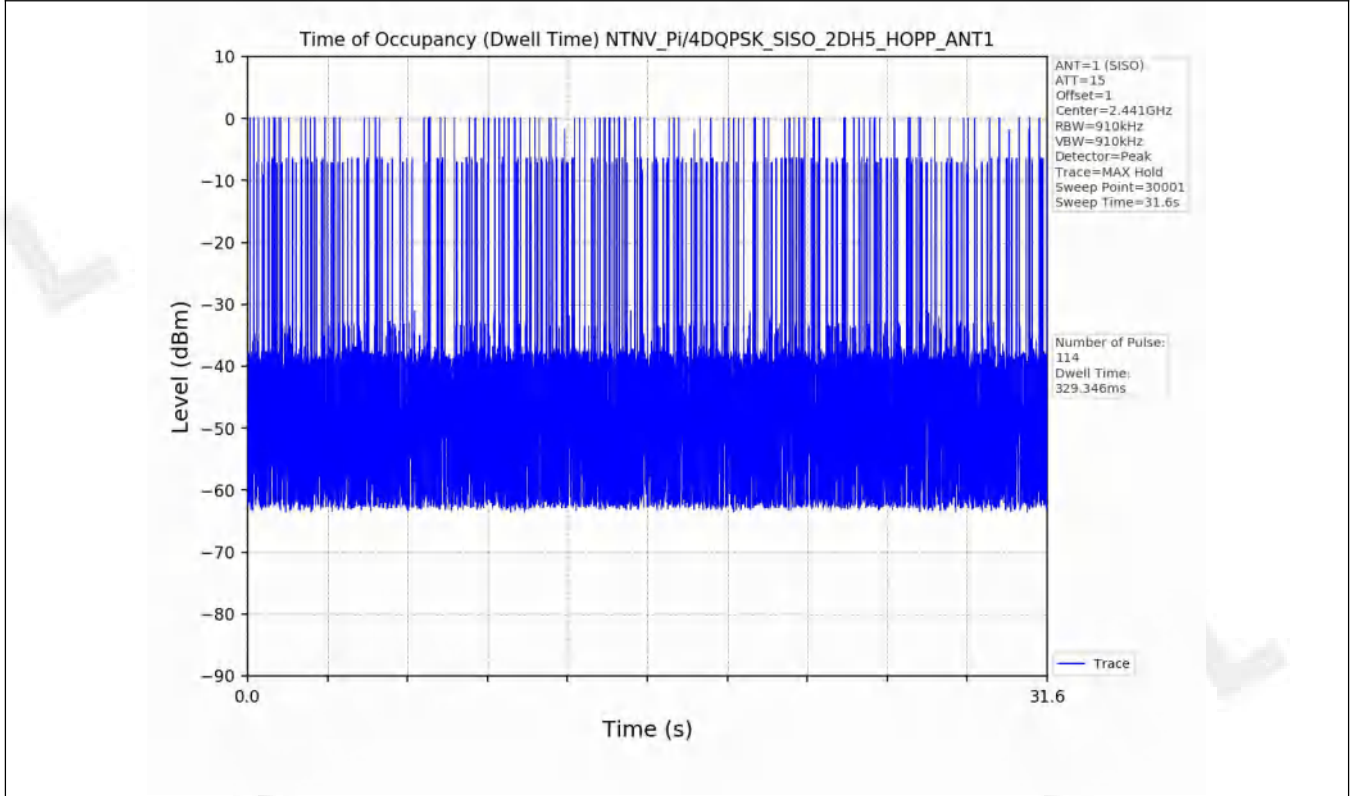

5.2 Test Graph

6. Unwanted Emissions in Non-restricted Frequency Bands

6.1 Test Result

Test Mode	Frequency (MHz)	TX Type	ANT No.	Spurious Conducted Emission (dBm)	Limits (dBm)	Verdict
GFSK	2402	SISO	1	Refer to test graph	-19.40	PASS
	2441	SISO	1	Refer to test graph	-19.40	PASS
	2480	SISO	1	Refer to test graph	-19.40	PASS
	Hopping	SISO	1	Refer to test graph	-19.40	PASS
Pi/4DQPSK	2402	SISO	1	Refer to test graph	-19.52	PASS
	2441	SISO	1	Refer to test graph	-19.52	PASS
	2480	SISO	1	Refer to test graph	-19.52	PASS
	Hopping	SISO	1	Refer to test graph	-19.52	PASS
8DPSK	2402	SISO	1	Refer to test graph	-19.43	PASS
	2441	SISO	1	Refer to test graph	-19.43	PASS
	2480	SISO	1	Refer to test graph	-19.43	PASS
	Hopping	SISO	1	Refer to test graph	-19.43	PASS

6.2 Test Graph