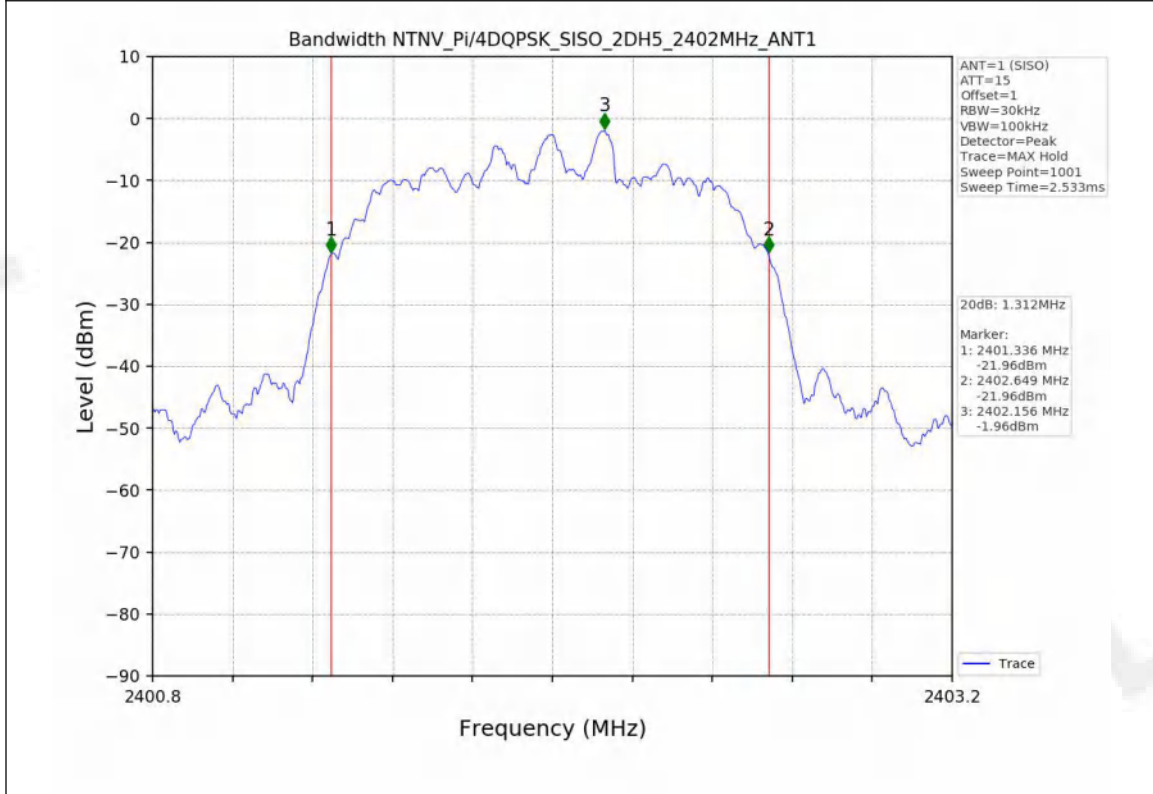

Appendix for 15.247

1. Bandwidth

1.1 Test Result

Test Mode	Frequency (MHz)	TX Type	ANT No.	20dB Bandwidth	Verdict
				Test Result (MHz)	
GFSK	2402	SISO	1	0.953	PASS
	2441	SISO	1	0.955	PASS
	2480	SISO	1	0.953	PASS
Pi/4DQPSK	2402	SISO	1	1.312	PASS
	2441	SISO	1	1.284	PASS
	2480	SISO	1	1.282	PASS
8DPSK	2402	SISO	1	1.304	PASS
	2441	SISO	1	1.303	PASS
	2480	SISO	1	1.299	PASS

Test Mode	Frequency (MHz)	TX Type	ANT No.	99% Occupied Bandwidth	
				Test Result (MHz)	
GFSK	2402	SISO	1	0.851	Only for Report Use
	2441	SISO	1	0.851	Only for Report Use
	2480	SISO	1	0.848	Only for Report Use
Pi/4DQPSK	2402	SISO	1	1.184	Only for Report Use
	2441	SISO	1	1.179	Only for Report Use
	2480	SISO	1	1.174	Only for Report Use
8DPSK	2402	SISO	1	1.185	Only for Report Use
	2441	SISO	1	1.183	Only for Report Use
	2480	SISO	1	1.188	Only for Report Use

1.2 Test Graph - 20dB Bandwidth

1.3 Test Graph - 99% Occupied Bandwidth

2. Maximum Conducted Output Power

2.1 Test Result

Test Mode	Frequency (MHz)	Tx Type	Measured Peak Output Power (dBm)	Limits (dBm)	Verdict
			Ant 1		
GFSK	2402	SISO	0.78	30	PASS
	2441	SISO	0.30	30	PASS
	2480	SISO	-1.33	30	PASS
Pi/4DQPSK	2402	SISO	1.57	20.97	PASS
	2441	SISO	1.10	20.97	PASS
	2480	SISO	-0.41	20.97	PASS
8DPSK	2402	SISO	1.97	20.97	PASS
	2441	SISO	1.54	20.97	PASS
	2480	SISO	-0.01	20.97	PASS

2.2 Test Graph

3. Carrier frequency separation

3.1 Test Result

Test Mode	TX Type	ANT No.	Channel Separation (MHz)	20dB Bandwidth (MHz)	Limits (MHz)	Verdict
GFSK	SISO	1	1.003	0.955	≥ 0.955	PASS
Pi/4DQPSK	SISO	1	1.000	1.312	≥ 0.875	PASS
8DPSK	SISO	1	0.987	1.304	≥ 0.869	PASS