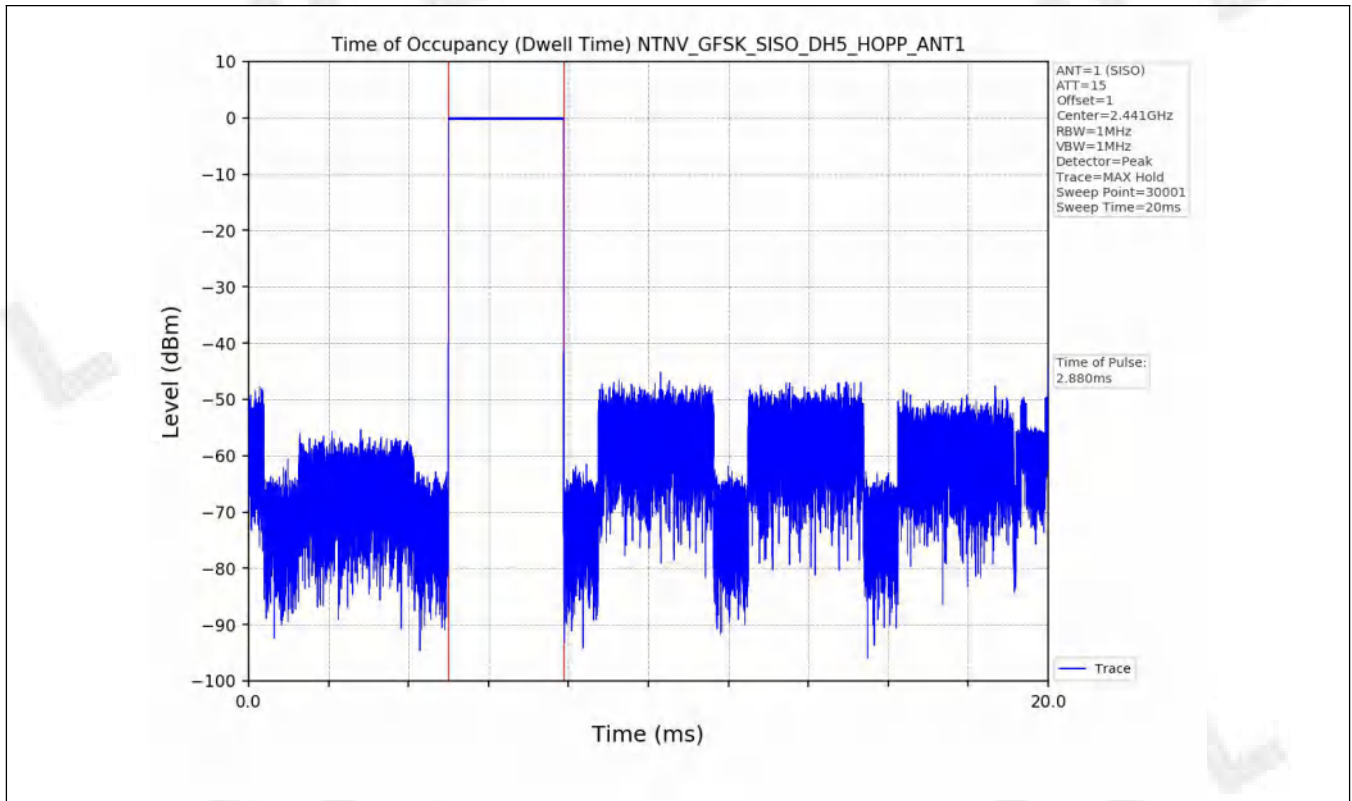

4.2 Test Graph

5. Time of occupancy (dwell time)

5.1 Test Result

Test Mode	Packet Type	TX Type	ANT No.	Duration of Single Pulse (ms)	Observation Period (s)	Num of Pulse in Observation Period	Dwell Time (ms)	Limits (ms)	Verdict
GFSK	DH1	SISO	1	0.379	31.6	320	121.280	≤400	PASS
	DH3	SISO	1	1.634	31.6	164	267.976	≤400	PASS
	DH5	SISO	1	2.880	31.6	98	282.240	≤400	PASS
Pi/4DQPSK	2DH1	SISO	1	0.370	31.6	318	117.660	≤400	PASS
	2DH3	SISO	1	1.565	31.6	150	234.750	≤400	PASS
	2DH5	SISO	1	2.889	31.6	114	329.346	≤400	PASS
8DPSK	3DH1	SISO	1	0.393	31.6	320	125.760	≤400	PASS
	3DH3	SISO	1	1.639	31.6	159	260.601	≤400	PASS
	3DH5	SISO	1	2.890	31.6	105	303.450	≤400	PASS

5.2 Test Graph

6. Unwanted Emissions in Non-restricted Frequency Bands

6.1 Test Result

Test Mode	Frequency (MHz)	TX Type	ANT No.	Spurious Conducted Emission (dBm)	Limits (dBm)	Verdict
GFSK	2402	SISO	1	Refer to test graph	-19.40	PASS
	2441	SISO	1	Refer to test graph	-19.40	PASS
	2480	SISO	1	Refer to test graph	-19.40	PASS
	Hopping	SISO	1	Refer to test graph	-19.40	PASS
Pi/4DQPSK	2402	SISO	1	Refer to test graph	-19.52	PASS
	2441	SISO	1	Refer to test graph	-19.52	PASS
	2480	SISO	1	Refer to test graph	-19.52	PASS
	Hopping	SISO	1	Refer to test graph	-19.52	PASS
8DPSK	2402	SISO	1	Refer to test graph	-19.43	PASS
	2441	SISO	1	Refer to test graph	-19.43	PASS
	2480	SISO	1	Refer to test graph	-19.43	PASS
	Hopping	SISO	1	Refer to test graph	-19.43	PASS

6.2 Test Graph