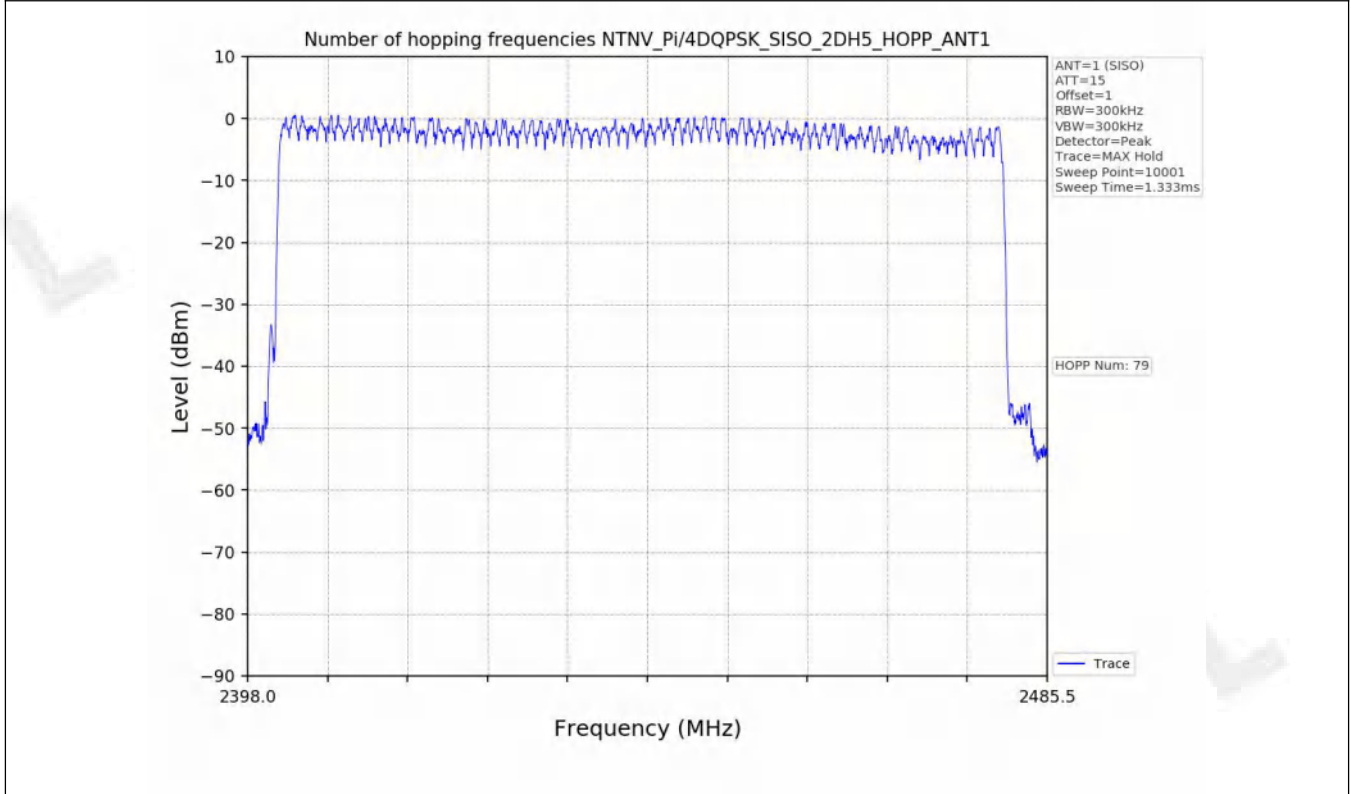

3.2 Test Graph

4. Number of hopping frequencies

4.1 Test Result

Test Mode	TX Type	ANT No.	Num of Hopping Frequencies	Limits	Verdict
GFSK	SISO	1	79	≥15	PASS
π/4DQPSK	SISO	1	79	≥15	PASS
8DPSK	SISO	1	79	≥15	PASS

4.2 Test Graph

5. Time of occupancy (dwell time)

5.1 Test Result

Test Mode	Packet Type	TX Type	ANT No.	Duration of Single Pulse (ms)	Observation Period (s)	Num of Pulse in Observation Period	Dwell Time (ms)	Limits (ms)	Verdict
GFSK	DH1	SISO	1	0.379	31.6	320	121.280	≤400	PASS
	DH3	SISO	1	1.634	31.6	164	267.976	≤400	PASS
	DH5	SISO	1	2.880	31.6	98	282.240	≤400	PASS
Pi/4DQPSK	2DH1	SISO	1	0.370	31.6	318	117.660	≤400	PASS
	2DH3	SISO	1	1.565	31.6	150	234.750	≤400	PASS
	2DH5	SISO	1	2.889	31.6	114	329.346	≤400	PASS
8DPSK	3DH1	SISO	1	0.393	31.6	320	125.760	≤400	PASS
	3DH3	SISO	1	1.639	31.6	159	260.601	≤400	PASS
	3DH5	SISO	1	2.890	31.6	105	303.450	≤400	PASS