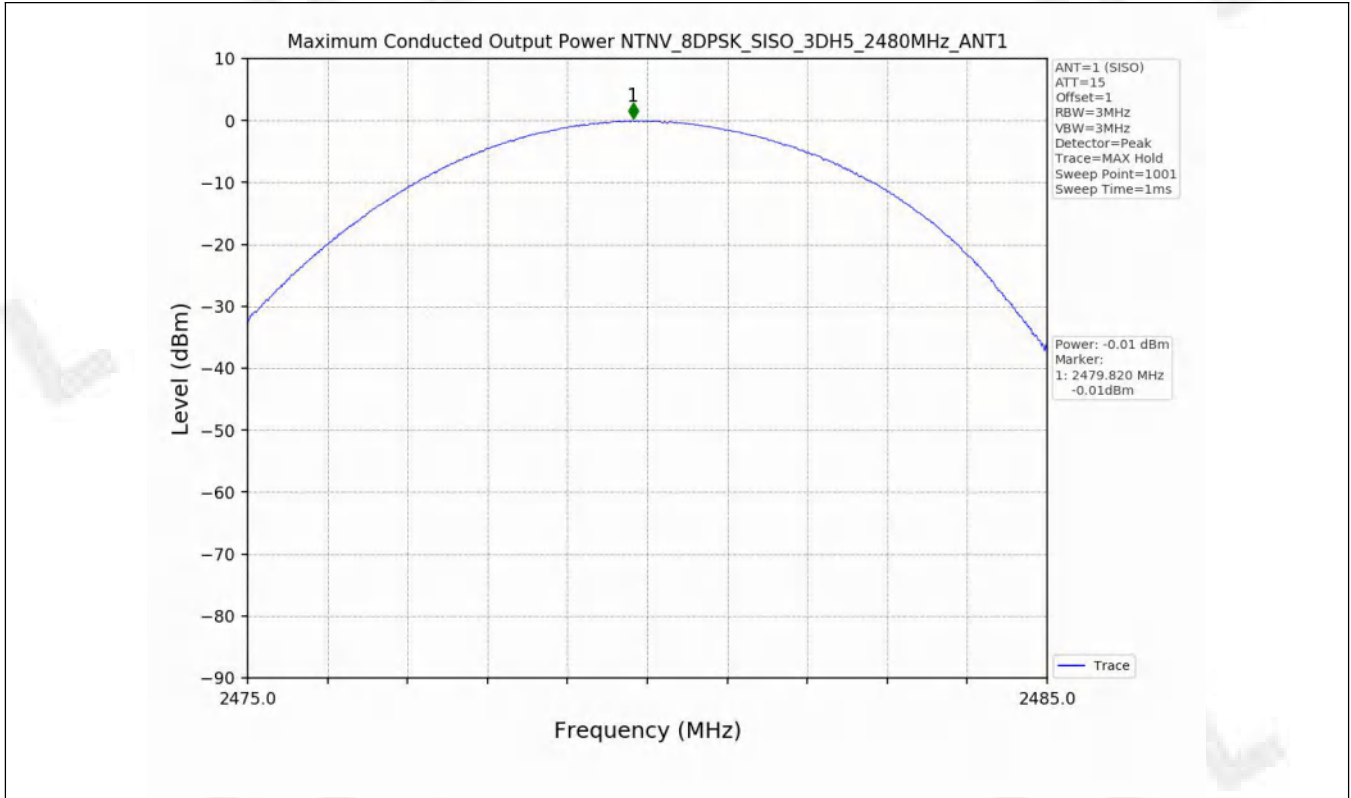

3. Carrier frequency separation

3.1 Test Result

Test Mode	TX Type	ANT No.	Channel Separation (MHz)	20dB Bandwidth (MHz)	Limits (MHz)	Verdict
GFSK	SISO	1	1.003	0.955	≥ 0.955	PASS
Pi/4DQPSK	SISO	1	1.000	1.312	≥ 0.875	PASS
8DPSK	SISO	1	0.987	1.304	≥ 0.869	PASS

3.2 Test Graph