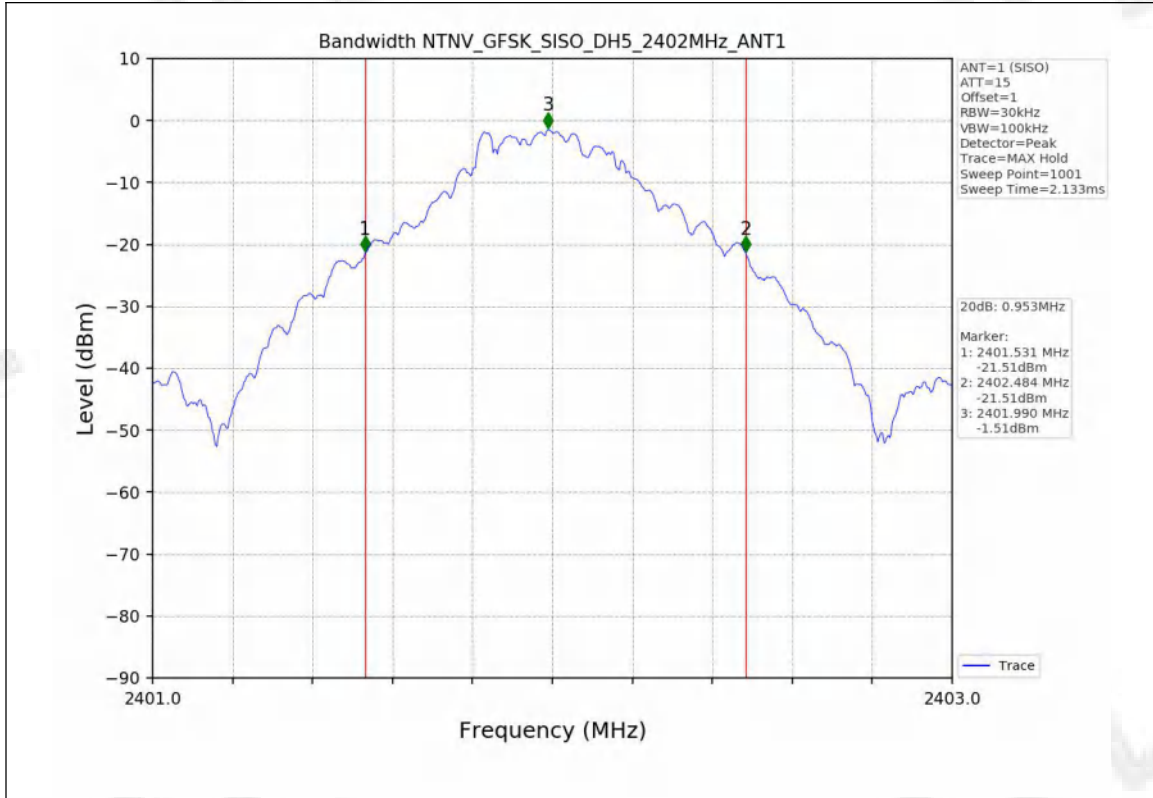

Appendix for 15.247

1. Bandwidth

1.1 Test Result

Test Mode	Frequency (MHz)	TX Type	ANT No.	20dB Bandwidth	Verdict
				Test Result (MHz)	
GFSK	2402	SISO	1	0.953	PASS
	2441	SISO	1	0.955	PASS
	2480	SISO	1	0.953	PASS
Pi/4DQPSK	2402	SISO	1	1.312	PASS
	2441	SISO	1	1.284	PASS
	2480	SISO	1	1.282	PASS
8DPSK	2402	SISO	1	1.304	PASS
	2441	SISO	1	1.303	PASS
	2480	SISO	1	1.299	PASS

Test Mode	Frequency (MHz)	TX Type	ANT No.	99% Occupied Bandwidth	
				Test Result (MHz)	
GFSK	2402	SISO	1	0.851	Only for Report Use
	2441	SISO	1	0.851	Only for Report Use
	2480	SISO	1	0.848	Only for Report Use
Pi/4DQPSK	2402	SISO	1	1.184	Only for Report Use
	2441	SISO	1	1.179	Only for Report Use
	2480	SISO	1	1.174	Only for Report Use
8DPSK	2402	SISO	1	1.185	Only for Report Use
	2441	SISO	1	1.183	Only for Report Use
	2480	SISO	1	1.188	Only for Report Use

1.2 Test Graph - 20dB Bandwidth

1.3 Test Graph - 99% Occupied Bandwidth

2. Maximum Conducted Output Power

2.1 Test Result

Test Mode	Frequency (MHz)	Tx Type	Measured Peak Output Power (dBm)	Limits (dBm)	Verdict
			Ant 1		
GFSK	2402	SISO	0.78	30	PASS
	2441	SISO	0.30	30	PASS
	2480	SISO	-1.33	30	PASS
Pi/4DQPSK	2402	SISO	1.57	20.97	PASS
	2441	SISO	1.10	20.97	PASS
	2480	SISO	-0.41	20.97	PASS
8DPSK	2402	SISO	1.97	20.97	PASS
	2441	SISO	1.54	20.97	PASS
	2480	SISO	-0.01	20.97	PASS

2.2 Test Graph

3. Carrier frequency separation

3.1 Test Result

Test Mode	TX Type	ANT No.	Channel Separation (MHz)	20dB Bandwidth (MHz)	Limits (MHz)	Verdict
GFSK	SISO	1	1.003	0.955	≥ 0.955	PASS
Pi/4DQPSK	SISO	1	1.000	1.312	≥ 0.875	PASS
8DPSK	SISO	1	0.987	1.304	≥ 0.869	PASS