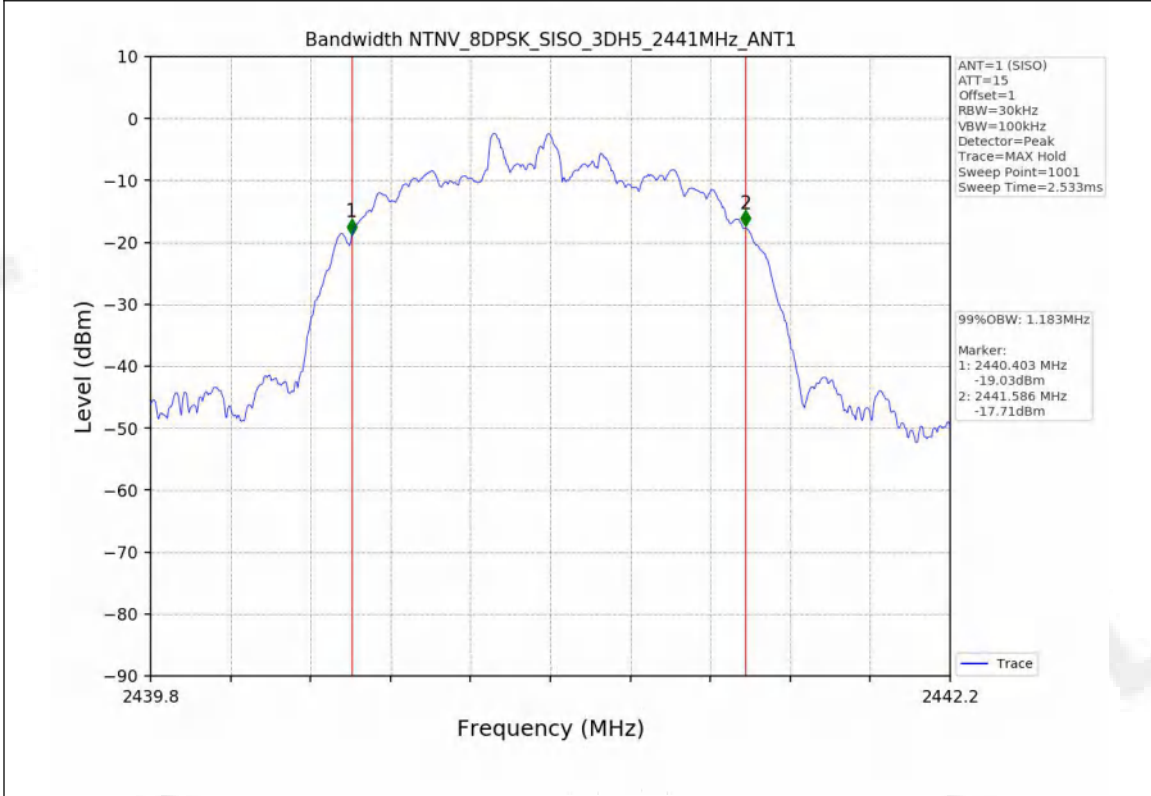

1.2 Test Graph - 20dB Bandwidth

1.3 Test Graph - 99% Occupied Bandwidth

2. Maximum Conducted Output Power

2.1 Test Result

Test Mode	Frequency (MHz)	Tx Type	Measured Peak Output Power (dBm)	Limits (dBm)	Verdict
			Ant 1		
GFSK	2402	SISO	0.78	30	PASS
	2441	SISO	0.30	30	PASS
	2480	SISO	-1.33	30	PASS
Pi/4DQPSK	2402	SISO	1.57	20.97	PASS
	2441	SISO	1.10	20.97	PASS
	2480	SISO	-0.41	20.97	PASS
8DPSK	2402	SISO	1.97	20.97	PASS
	2441	SISO	1.54	20.97	PASS
	2480	SISO	-0.01	20.97	PASS

2.2 Test Graph

3. Carrier frequency separation

3.1 Test Result

Test Mode	TX Type	ANT No.	Channel Separation (MHz)	20dB Bandwidth (MHz)	Limits (MHz)	Verdict
GFSK	SISO	1	1.003	0.955	≥ 0.955	PASS
Pi/4DQPSK	SISO	1	1.000	1.312	≥ 0.875	PASS
8DPSK	SISO	1	0.987	1.304	≥ 0.869	PASS