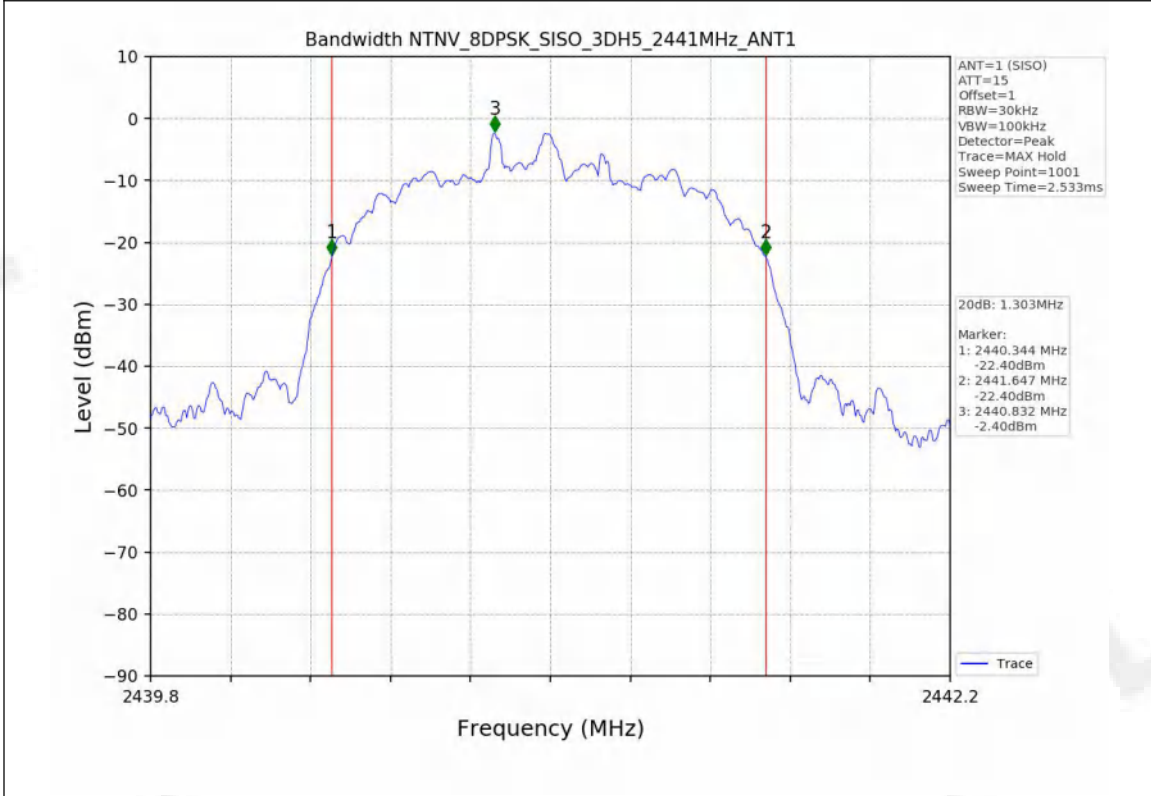

Appendix for 15.247

1. Bandwidth

1.1 Test Result

Test Mode	Frequency (MHz)	TX Type	ANT No.	20dB Bandwidth	Verdict
				Test Result (MHz)	
GFSK	2402	SISO	1	0.953	PASS
	2441	SISO	1	0.955	PASS
	2480	SISO	1	0.953	PASS
Pi/4DQPSK	2402	SISO	1	1.312	PASS
	2441	SISO	1	1.284	PASS
	2480	SISO	1	1.282	PASS
8DPSK	2402	SISO	1	1.304	PASS
	2441	SISO	1	1.303	PASS
	2480	SISO	1	1.299	PASS

Test Mode	Frequency (MHz)	TX Type	ANT No.	99% Occupied Bandwidth	
				Test Result (MHz)	
GFSK	2402	SISO	1	0.851	Only for Report Use
	2441	SISO	1	0.851	Only for Report Use
	2480	SISO	1	0.848	Only for Report Use
Pi/4DQPSK	2402	SISO	1	1.184	Only for Report Use
	2441	SISO	1	1.179	Only for Report Use
	2480	SISO	1	1.174	Only for Report Use
8DPSK	2402	SISO	1	1.185	Only for Report Use
	2441	SISO	1	1.183	Only for Report Use
	2480	SISO	1	1.188	Only for Report Use

1.2 Test Graph - 20dB Bandwidth

1.3 Test Graph - 99% Occupied Bandwidth

2. Maximum Conducted Output Power

2.1 Test Result

Test Mode	Frequency (MHz)	Tx Type	Measured Peak Output Power (dBm)	Limits (dBm)	Verdict
			Ant 1		
GFSK	2402	SISO	0.78	30	PASS
	2441	SISO	0.30	30	PASS
	2480	SISO	-1.33	30	PASS
Pi/4DQPSK	2402	SISO	1.57	20.97	PASS
	2441	SISO	1.10	20.97	PASS
	2480	SISO	-0.41	20.97	PASS
8DPSK	2402	SISO	1.97	20.97	PASS
	2441	SISO	1.54	20.97	PASS
	2480	SISO	-0.01	20.97	PASS

2.2 Test Graph

3. Carrier frequency separation

3.1 Test Result

Test Mode	TX Type	ANT No.	Channel Separation (MHz)	20dB Bandwidth (MHz)	Limits (MHz)	Verdict
GFSK	SISO	1	1.003	0.955	≥ 0.955	PASS
Pi/4DQPSK	SISO	1	1.000	1.312	≥ 0.875	PASS
8DPSK	SISO	1	0.987	1.304	≥ 0.869	PASS