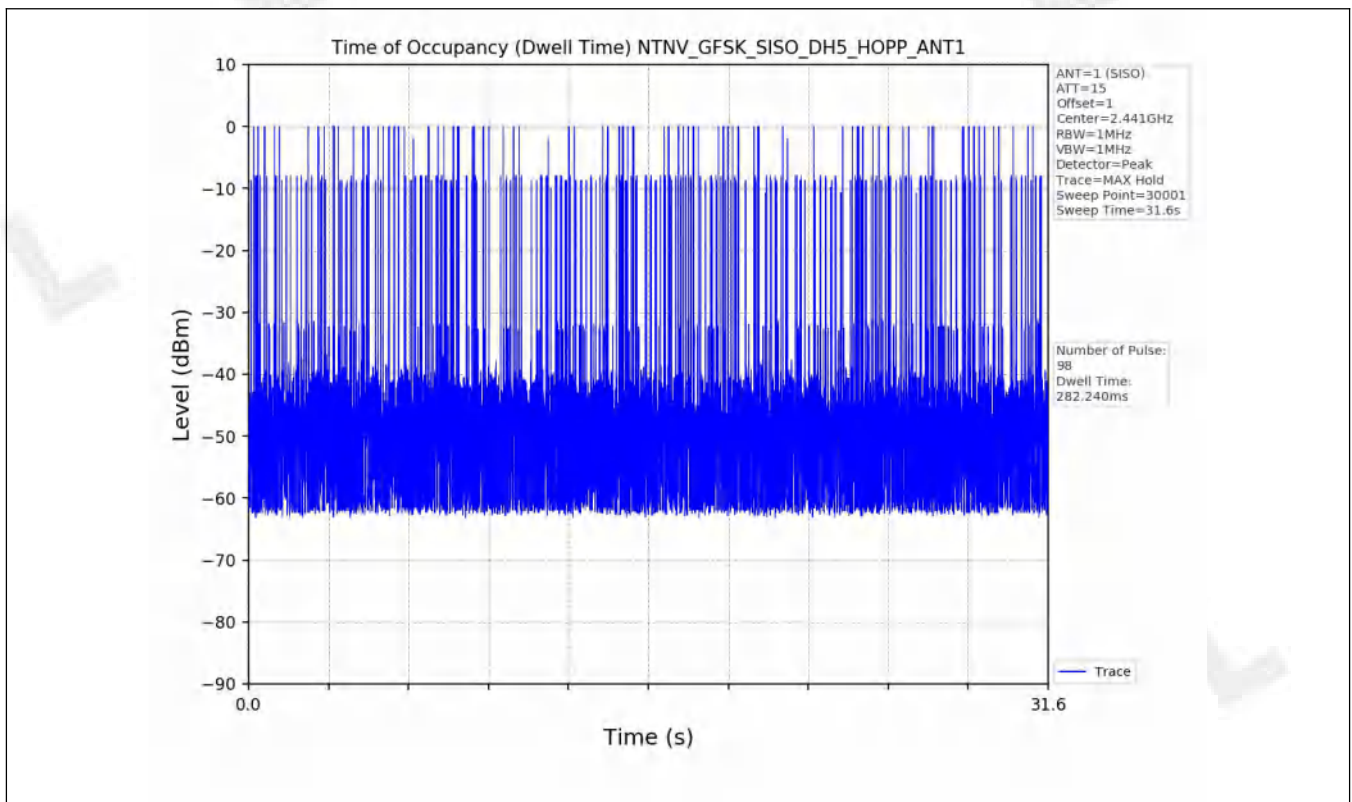

4.2 Test Graph

5. Time of occupancy (dwell time)

5.1 Test Result

Test Mode	Packet Type	TX Type	ANT No.	Duration of Single Pulse (ms)	Observation Period (s)	Num of Pulse in Observation Period	Dwell Time (ms)	Limits (ms)	Verdict
GFSK	DH1	SISO	1	0.379	31.6	320	121.280	≤400	PASS
	DH3	SISO	1	1.634	31.6	164	267.976	≤400	PASS
	DH5	SISO	1	2.880	31.6	98	282.240	≤400	PASS
Pi/4DQPSK	2DH1	SISO	1	0.370	31.6	318	117.660	≤400	PASS
	2DH3	SISO	1	1.565	31.6	150	234.750	≤400	PASS
	2DH5	SISO	1	2.889	31.6	114	329.346	≤400	PASS
8DPSK	3DH1	SISO	1	0.393	31.6	320	125.760	≤400	PASS
	3DH3	SISO	1	1.639	31.6	159	260.601	≤400	PASS
	3DH5	SISO	1	2.890	31.6	105	303.450	≤400	PASS

5.2 Test Graph

6. Unwanted Emissions in Non-restricted Frequency Bands

6.1 Test Result

Test Mode	Frequency (MHz)	TX Type	ANT No.	Spurious Conducted Emission (dBm)	Limits (dBm)	Verdict
GFSK	2402	SISO	1	Refer to test graph	-19.40	PASS
	2441	SISO	1	Refer to test graph	-19.40	PASS
	2480	SISO	1	Refer to test graph	-19.40	PASS
	Hopping	SISO	1	Refer to test graph	-19.40	PASS
Pi/4DQPSK	2402	SISO	1	Refer to test graph	-19.52	PASS
	2441	SISO	1	Refer to test graph	-19.52	PASS
	2480	SISO	1	Refer to test graph	-19.52	PASS
	Hopping	SISO	1	Refer to test graph	-19.52	PASS
8DPSK	2402	SISO	1	Refer to test graph	-19.43	PASS
	2441	SISO	1	Refer to test graph	-19.43	PASS
	2480	SISO	1	Refer to test graph	-19.43	PASS
	Hopping	SISO	1	Refer to test graph	-19.43	PASS

6.2 Test Graph