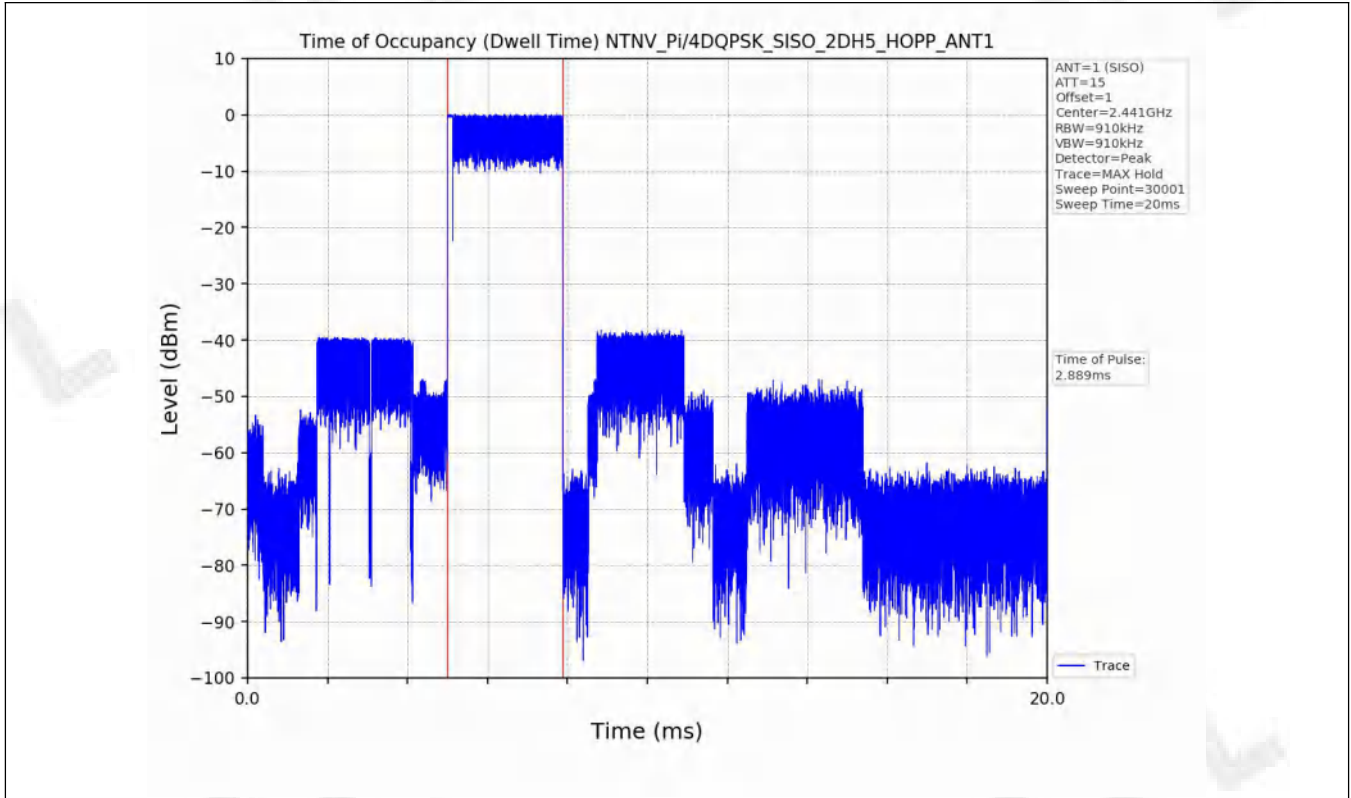

5.2 Test Graph

6. Unwanted Emissions in Non-restricted Frequency Bands

6.1 Test Result

Test Mode	Frequency (MHz)	TX Type	ANT No.	Spurious Conducted Emission (dBm)	Limits (dBm)	Verdict
GFSK	2402	SISO	1	Refer to test graph	-19.40	PASS
	2441	SISO	1	Refer to test graph	-19.40	PASS
	2480	SISO	1	Refer to test graph	-19.40	PASS
	Hopping	SISO	1	Refer to test graph	-19.40	PASS
Pi/4DQPSK	2402	SISO	1	Refer to test graph	-19.52	PASS
	2441	SISO	1	Refer to test graph	-19.52	PASS
	2480	SISO	1	Refer to test graph	-19.52	PASS
	Hopping	SISO	1	Refer to test graph	-19.52	PASS
8DPSK	2402	SISO	1	Refer to test graph	-19.43	PASS
	2441	SISO	1	Refer to test graph	-19.43	PASS
	2480	SISO	1	Refer to test graph	-19.43	PASS
	Hopping	SISO	1	Refer to test graph	-19.43	PASS

6.2 Test Graph