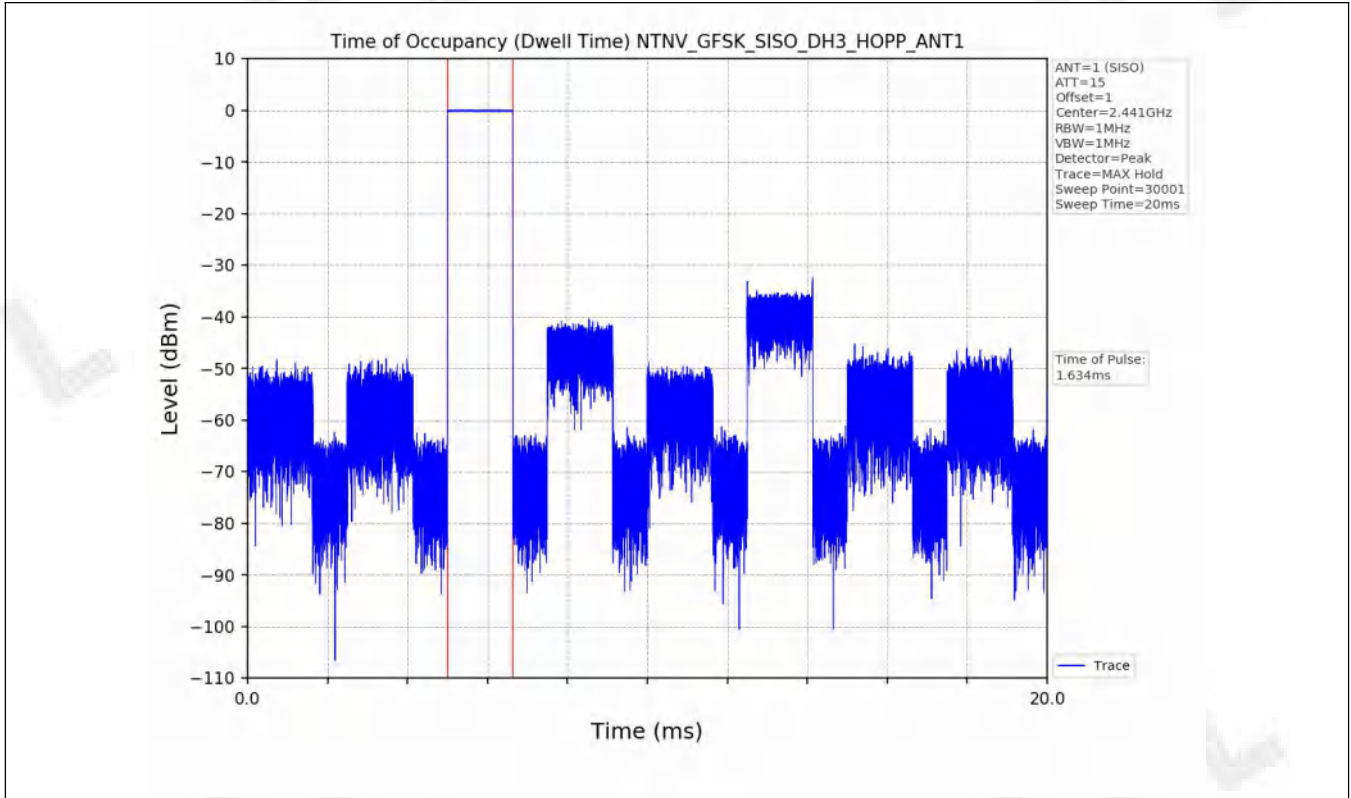

4.2 Test Graph

5. Time of occupancy (dwell time)

5.1 Test Result

Test Mode	Packet Type	TX Type	ANT No.	Duration of Single Pulse (ms)	Observation Period (s)	Num of Pulse in Observation Period	Dwell Time (ms)	Limits (ms)	Verdict
GFSK	DH1	SISO	1	0.379	31.6	320	121.280	≤400	PASS
	DH3	SISO	1	1.634	31.6	164	267.976	≤400	PASS
	DH5	SISO	1	2.880	31.6	98	282.240	≤400	PASS
Pi/4DQPSK	2DH1	SISO	1	0.370	31.6	318	117.660	≤400	PASS
	2DH3	SISO	1	1.565	31.6	150	234.750	≤400	PASS
	2DH5	SISO	1	2.889	31.6	114	329.346	≤400	PASS
8DPSK	3DH1	SISO	1	0.393	31.6	320	125.760	≤400	PASS
	3DH3	SISO	1	1.639	31.6	159	260.601	≤400	PASS
	3DH5	SISO	1	2.890	31.6	105	303.450	≤400	PASS

5.2 Test Graph

6. Unwanted Emissions in Non-restricted Frequency Bands

6.1 Test Result

Test Mode	Frequency (MHz)	TX Type	ANT No.	Spurious Conducted Emission (dBm)	Limits (dBm)	Verdict
GFSK	2402	SISO	1	Refer to test graph	-19.40	PASS
	2441	SISO	1	Refer to test graph	-19.40	PASS
	2480	SISO	1	Refer to test graph	-19.40	PASS
	Hopping	SISO	1	Refer to test graph	-19.40	PASS
Pi/4DQPSK	2402	SISO	1	Refer to test graph	-19.52	PASS
	2441	SISO	1	Refer to test graph	-19.52	PASS
	2480	SISO	1	Refer to test graph	-19.52	PASS
	Hopping	SISO	1	Refer to test graph	-19.52	PASS
8DPSK	2402	SISO	1	Refer to test graph	-19.43	PASS
	2441	SISO	1	Refer to test graph	-19.43	PASS
	2480	SISO	1	Refer to test graph	-19.43	PASS
	Hopping	SISO	1	Refer to test graph	-19.43	PASS

6.2 Test Graph