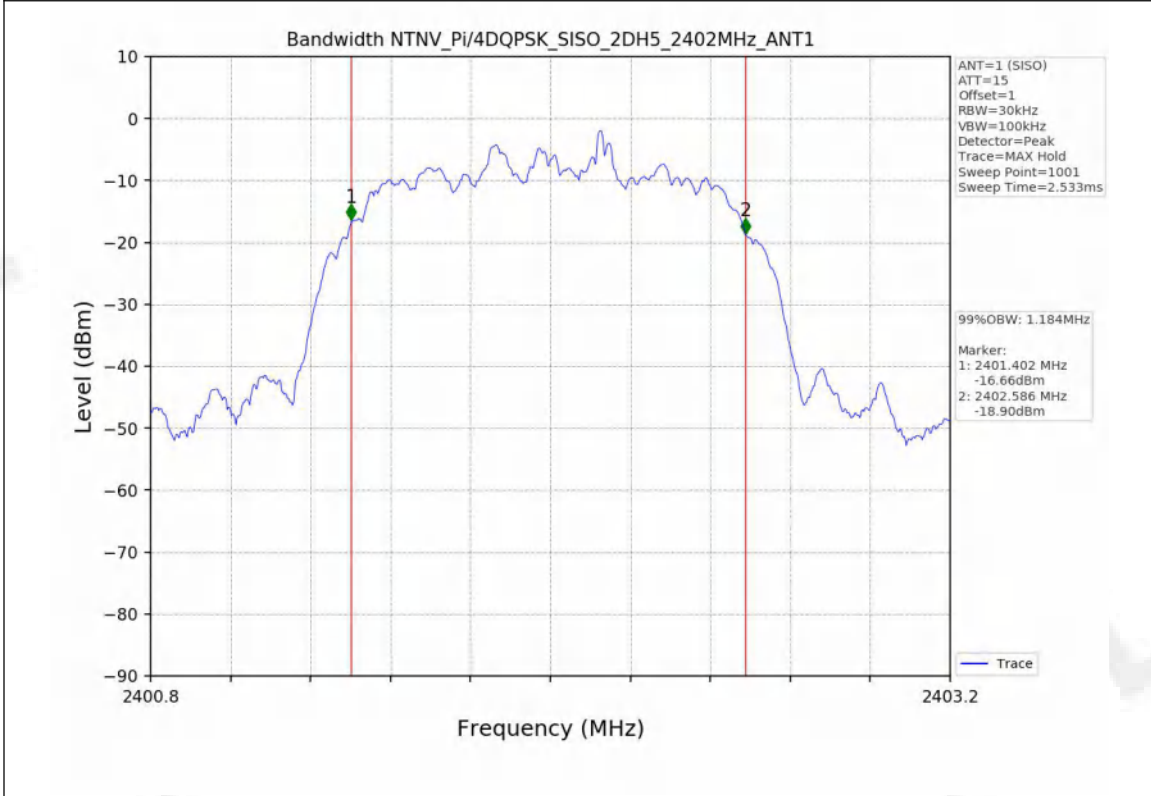

1.2 Test Graph - 20dB Bandwidth

1.3 Test Graph - 99% Occupied Bandwidth

2. Maximum Conducted Output Power

2.1 Test Result

Test Mode	Frequency (MHz)	Tx Type	Measured Peak Output Power (dBm)	Limits (dBm)	Verdict
			Ant 1		
GFSK	2402	SISO	0.78	30	PASS
	2441	SISO	0.30	30	PASS
	2480	SISO	-1.33	30	PASS
Pi/4DQPSK	2402	SISO	1.57	20.97	PASS
	2441	SISO	1.10	20.97	PASS
	2480	SISO	-0.41	20.97	PASS
8DPSK	2402	SISO	1.97	20.97	PASS
	2441	SISO	1.54	20.97	PASS
	2480	SISO	-0.01	20.97	PASS

2.2 Test Graph

3. Carrier frequency separation

3.1 Test Result

Test Mode	TX Type	ANT No.	Channel Separation (MHz)	20dB Bandwidth (MHz)	Limits (MHz)	Verdict
GFSK	SISO	1	1.003	0.955	≥ 0.955	PASS
Pi/4DQPSK	SISO	1	1.000	1.312	≥ 0.875	PASS
8DPSK	SISO	1	0.987	1.304	≥ 0.869	PASS