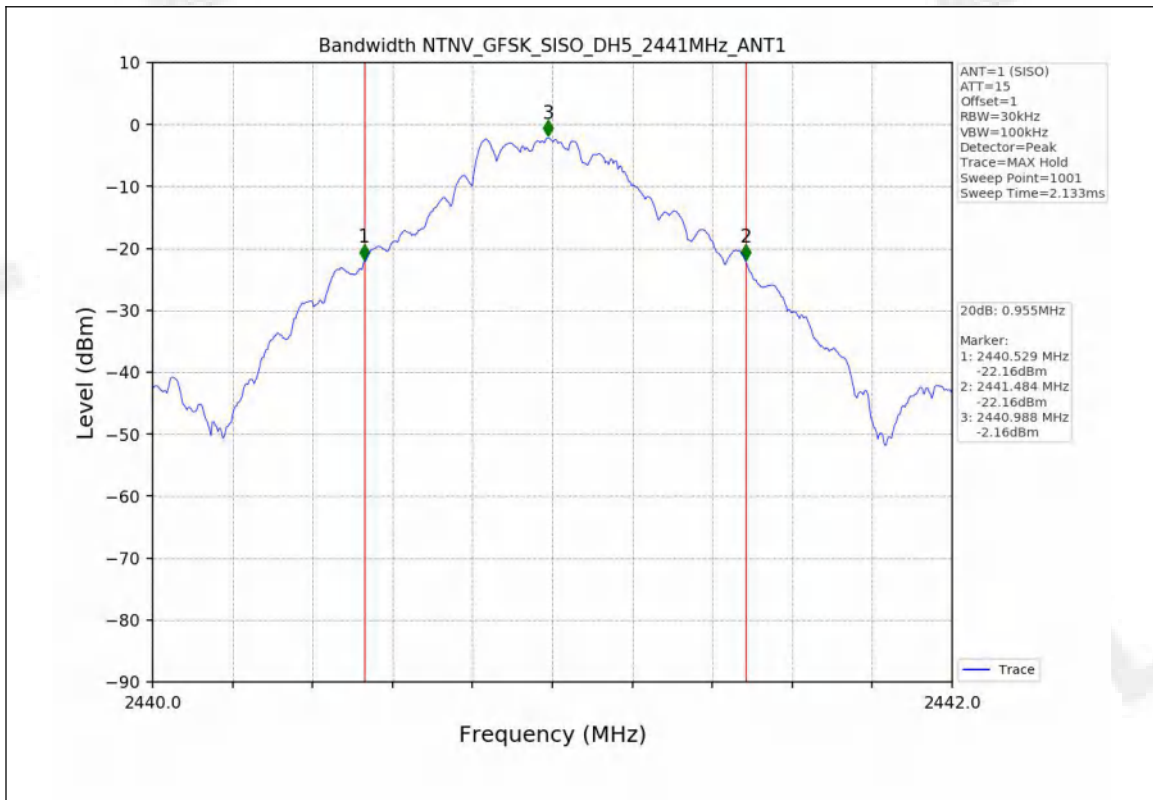

Appendix for 15.247

1. Bandwidth

1.1 Test Result

Test Mode	Frequency (MHz)	TX Type	ANT No.	20dB Bandwidth	Verdict
				Test Result (MHz)	
GFSK	2402	SISO	1	0.953	PASS
	2441	SISO	1	0.955	PASS
	2480	SISO	1	0.953	PASS
Pi/4DQPSK	2402	SISO	1	1.312	PASS
	2441	SISO	1	1.284	PASS
	2480	SISO	1	1.282	PASS
8DPSK	2402	SISO	1	1.304	PASS
	2441	SISO	1	1.303	PASS
	2480	SISO	1	1.299	PASS

Test Mode	Frequency (MHz)	TX Type	ANT No.	99% Occupied Bandwidth	
				Test Result (MHz)	
GFSK	2402	SISO	1	0.851	Only for Report Use
	2441	SISO	1	0.851	Only for Report Use
	2480	SISO	1	0.848	Only for Report Use
Pi/4DQPSK	2402	SISO	1	1.184	Only for Report Use
	2441	SISO	1	1.179	Only for Report Use
	2480	SISO	1	1.174	Only for Report Use
8DPSK	2402	SISO	1	1.185	Only for Report Use
	2441	SISO	1	1.183	Only for Report Use
	2480	SISO	1	1.188	Only for Report Use

1.2 Test Graph - 20dB Bandwidth

1.3 Test Graph - 99% Occupied Bandwidth

2. Maximum Conducted Output Power

2.1 Test Result

Test Mode	Frequency (MHz)	Tx Type	Measured Peak Output Power (dBm)	Limits (dBm)	Verdict
			Ant 1		
GFSK	2402	SISO	0.78	30	PASS
	2441	SISO	0.30	30	PASS
	2480	SISO	-1.33	30	PASS
Pi/4DQPSK	2402	SISO	1.57	20.97	PASS
	2441	SISO	1.10	20.97	PASS
	2480	SISO	-0.41	20.97	PASS
8DPSK	2402	SISO	1.97	20.97	PASS
	2441	SISO	1.54	20.97	PASS
	2480	SISO	-0.01	20.97	PASS