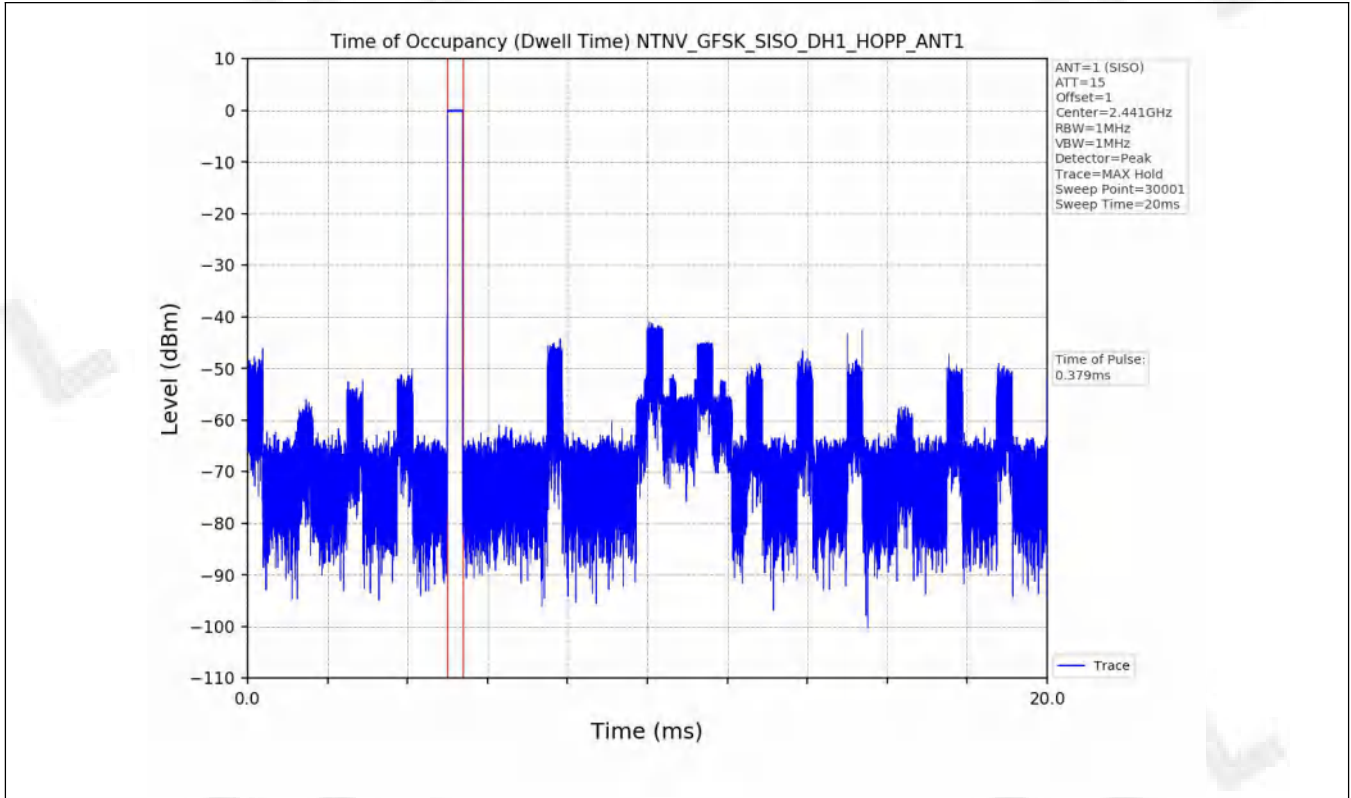

4.2 Test Graph

5. Time of occupancy (dwell time)

5.1 Test Result

Test Mode	Packet Type	TX Type	ANT No.	Duration of Single Pulse (ms)	Observation Period (s)	Num of Pulse in Observation Period	Dwell Time (ms)	Limits (ms)	Verdict
GFSK	DH1	SISO	1	0.379	31.6	320	121.280	≤400	PASS
	DH3	SISO	1	1.634	31.6	164	267.976	≤400	PASS
	DH5	SISO	1	2.880	31.6	98	282.240	≤400	PASS
Pi/4DQPSK	2DH1	SISO	1	0.370	31.6	318	117.660	≤400	PASS
	2DH3	SISO	1	1.565	31.6	150	234.750	≤400	PASS
	2DH5	SISO	1	2.889	31.6	114	329.346	≤400	PASS
8DPSK	3DH1	SISO	1	0.393	31.6	320	125.760	≤400	PASS
	3DH3	SISO	1	1.639	31.6	159	260.601	≤400	PASS
	3DH5	SISO	1	2.890	31.6	105	303.450	≤400	PASS

5.2 Test Graph

6. Unwanted Emissions in Non-restricted Frequency Bands

6.1 Test Result

Test Mode	Frequency (MHz)	TX Type	ANT No.	Spurious Conducted Emission (dBm)	Limits (dBm)	Verdict
GFSK	2402	SISO	1	Refer to test graph	-19.40	PASS
	2441	SISO	1	Refer to test graph	-19.40	PASS
	2480	SISO	1	Refer to test graph	-19.40	PASS
	Hopping	SISO	1	Refer to test graph	-19.40	PASS
Pi/4DQPSK	2402	SISO	1	Refer to test graph	-19.52	PASS
	2441	SISO	1	Refer to test graph	-19.52	PASS
	2480	SISO	1	Refer to test graph	-19.52	PASS
	Hopping	SISO	1	Refer to test graph	-19.52	PASS
8DPSK	2402	SISO	1	Refer to test graph	-19.43	PASS
	2441	SISO	1	Refer to test graph	-19.43	PASS
	2480	SISO	1	Refer to test graph	-19.43	PASS
	Hopping	SISO	1	Refer to test graph	-19.43	PASS

6.2 Test Graph