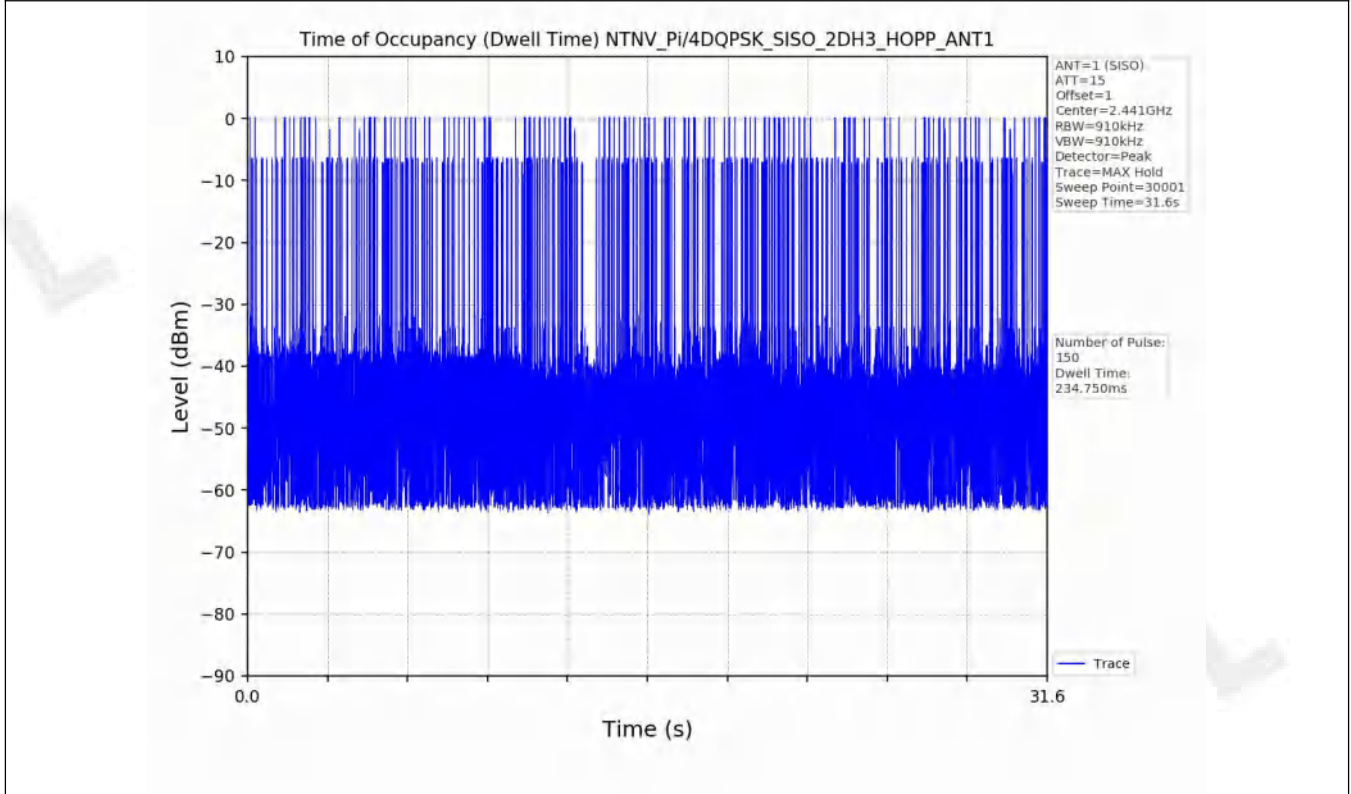

4.2 Test Graph

5. Time of occupancy (dwell time)

5.1 Test Result

Test Mode	Packet Type	TX Type	ANT No.	Duration of Single Pulse (ms)	Observation Period (s)	Num of Pulse in Observation Period	Dwell Time (ms)	Limits (ms)	Verdict
GFSK	DH1	SISO	1	0.379	31.6	320	121.280	≤400	PASS
	DH3	SISO	1	1.634	31.6	164	267.976	≤400	PASS
	DH5	SISO	1	2.880	31.6	98	282.240	≤400	PASS
Pi/4DQPSK	2DH1	SISO	1	0.370	31.6	318	117.660	≤400	PASS
	2DH3	SISO	1	1.565	31.6	150	234.750	≤400	PASS
	2DH5	SISO	1	2.889	31.6	114	329.346	≤400	PASS
8DPSK	3DH1	SISO	1	0.393	31.6	320	125.760	≤400	PASS
	3DH3	SISO	1	1.639	31.6	159	260.601	≤400	PASS
	3DH5	SISO	1	2.890	31.6	105	303.450	≤400	PASS

5.2 Test Graph

6. Unwanted Emissions in Non-restricted Frequency Bands

6.1 Test Result

Test Mode	Frequency (MHz)	TX Type	ANT No.	Spurious Conducted Emission (dBm)	Limits (dBm)	Verdict
GFSK	2402	SISO	1	Refer to test graph	-19.40	PASS
	2441	SISO	1	Refer to test graph	-19.40	PASS
	2480	SISO	1	Refer to test graph	-19.40	PASS
	Hopping	SISO	1	Refer to test graph	-19.40	PASS
Pi/4DQPSK	2402	SISO	1	Refer to test graph	-19.52	PASS
	2441	SISO	1	Refer to test graph	-19.52	PASS
	2480	SISO	1	Refer to test graph	-19.52	PASS
	Hopping	SISO	1	Refer to test graph	-19.52	PASS
8DPSK	2402	SISO	1	Refer to test graph	-19.43	PASS
	2441	SISO	1	Refer to test graph	-19.43	PASS
	2480	SISO	1	Refer to test graph	-19.43	PASS
	Hopping	SISO	1	Refer to test graph	-19.43	PASS

6.2 Test Graph