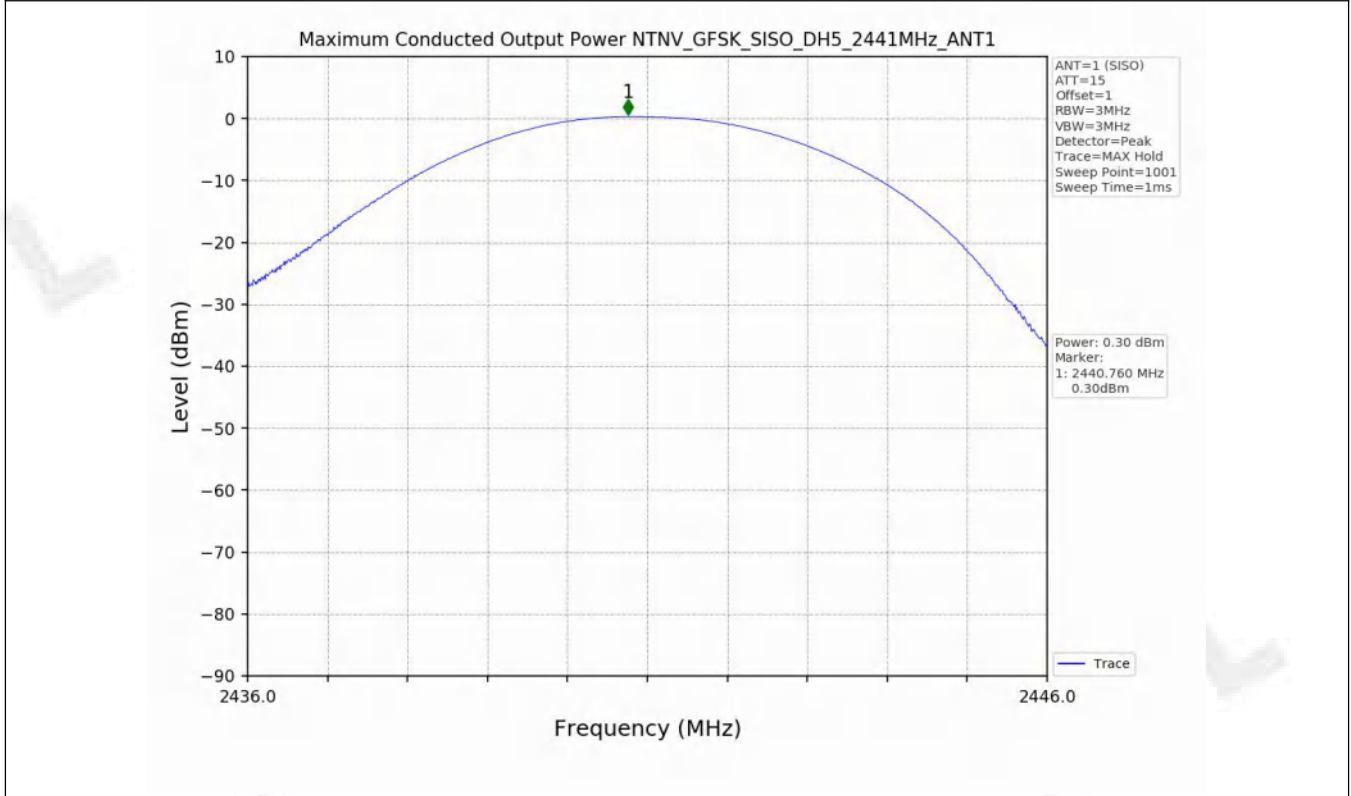

1.2 Test Graph - 20dB Bandwidth

1.3 Test Graph - 99% Occupied Bandwidth

2. Maximum Conducted Output Power

2.1 Test Result

Test Mode	Frequency (MHz)	Tx Type	Measured Peak Output Power (dBm)	Limits (dBm)	Verdict
			Ant 1		
GFSK	2402	SISO	0.78	30	PASS
	2441	SISO	0.30	30	PASS
	2480	SISO	-1.33	30	PASS
Pi/4DQPSK	2402	SISO	1.57	20.97	PASS
	2441	SISO	1.10	20.97	PASS
	2480	SISO	-0.41	20.97	PASS
8DPSK	2402	SISO	1.97	20.97	PASS
	2441	SISO	1.54	20.97	PASS
	2480	SISO	-0.01	20.97	PASS

2.2 Test Graph

3. Carrier frequency separation

3.1 Test Result

Test Mode	TX Type	ANT No.	Channel Separation (MHz)	20dB Bandwidth (MHz)	Limits (MHz)	Verdict
GFSK	SISO	1	1.003	0.955	≥ 0.955	PASS
Pi/4DQPSK	SISO	1	1.000	1.312	≥ 0.875	PASS
8DPSK	SISO	1	0.987	1.304	≥ 0.869	PASS