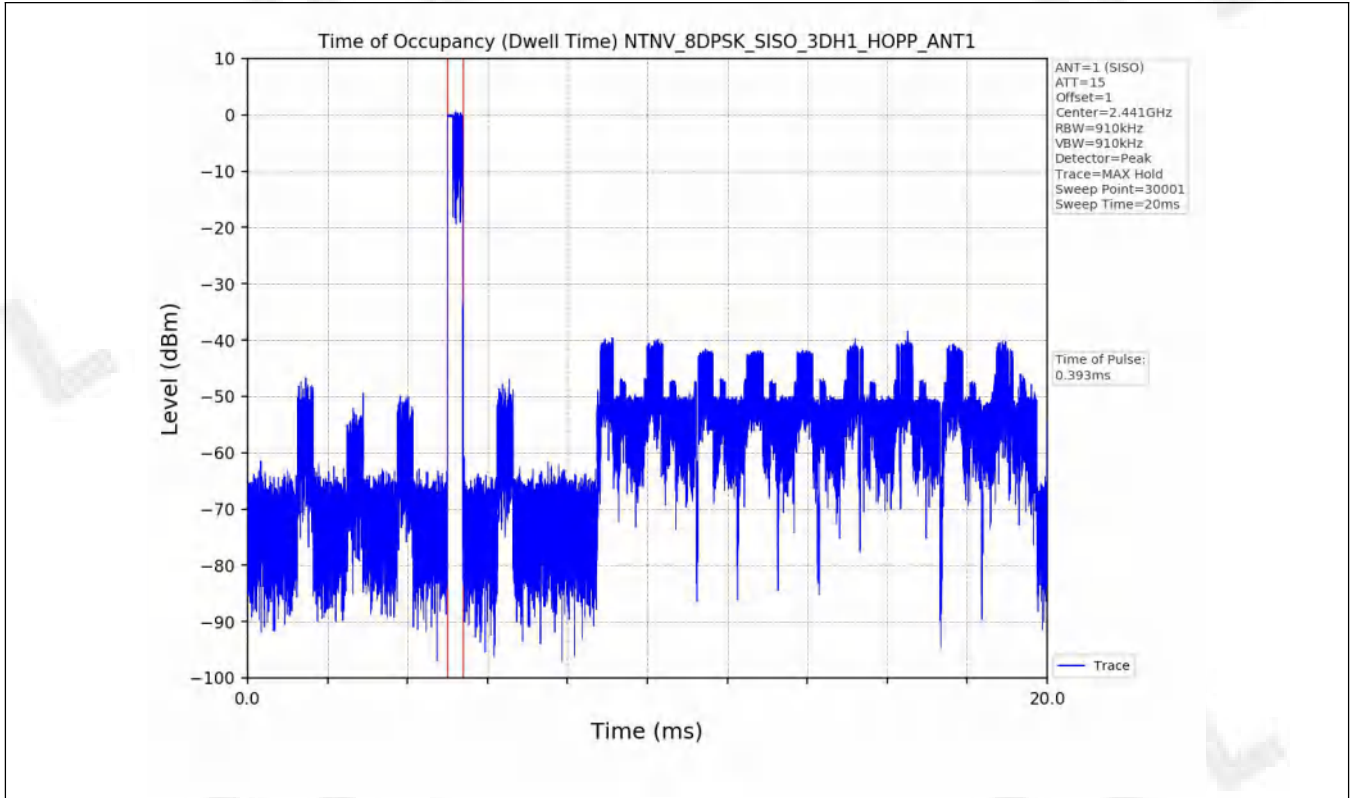

5.2 Test Graph

6. Unwanted Emissions in Non-restricted Frequency Bands

6.1 Test Result

Test Mode	Frequency (MHz)	TX Type	ANT No.	Spurious Conducted Emission (dBm)	Limits (dBm)	Verdict
GFSK	2402	SISO	1	Refer to test graph	-19.40	PASS
	2441	SISO	1	Refer to test graph	-19.40	PASS
	2480	SISO	1	Refer to test graph	-19.40	PASS
	Hopping	SISO	1	Refer to test graph	-19.40	PASS
Pi/4DQPSK	2402	SISO	1	Refer to test graph	-19.52	PASS
	2441	SISO	1	Refer to test graph	-19.52	PASS
	2480	SISO	1	Refer to test graph	-19.52	PASS
	Hopping	SISO	1	Refer to test graph	-19.52	PASS
8DPSK	2402	SISO	1	Refer to test graph	-19.43	PASS
	2441	SISO	1	Refer to test graph	-19.43	PASS
	2480	SISO	1	Refer to test graph	-19.43	PASS
	Hopping	SISO	1	Refer to test graph	-19.43	PASS

6.2 Test Graph