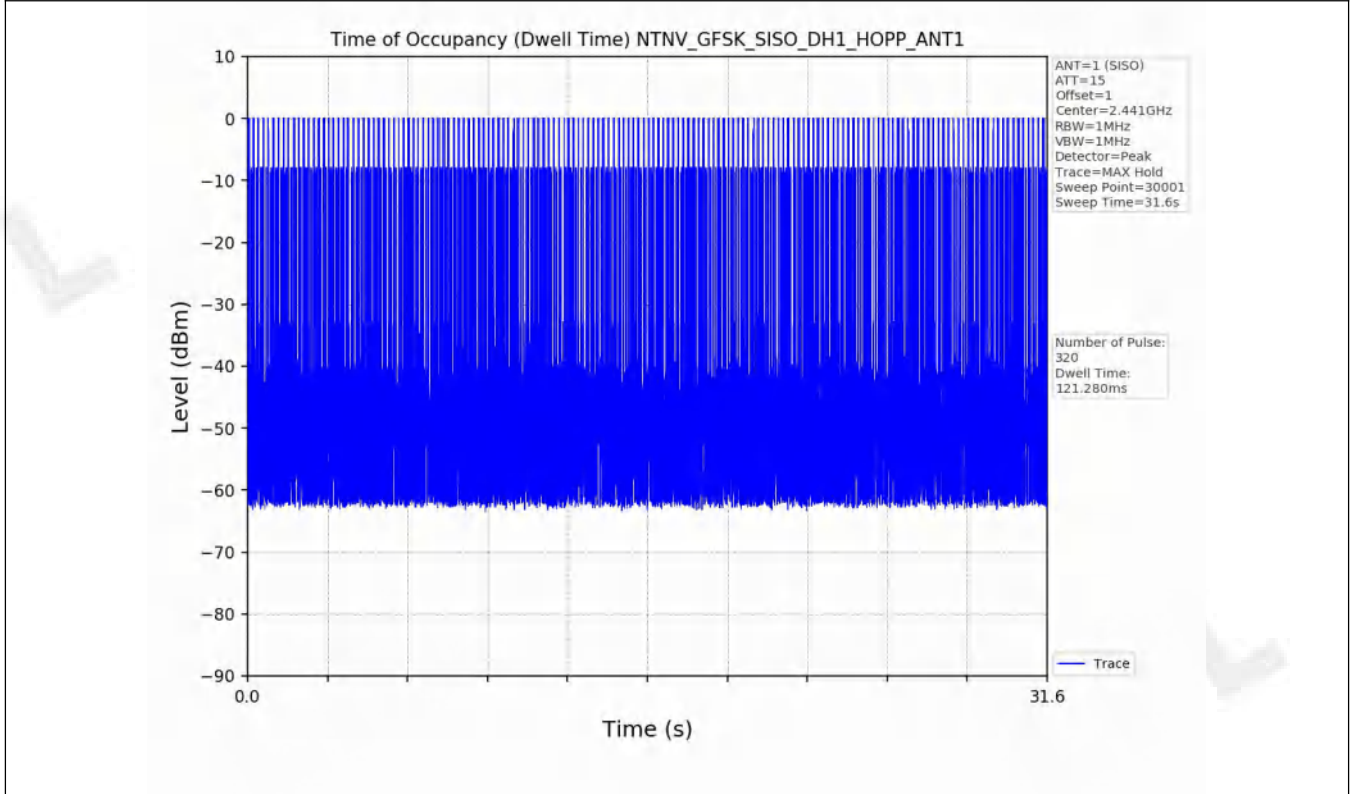

4.2 Test Graph

5. Time of occupancy (dwell time)

5.1 Test Result

Test Mode	Packet Type	TX Type	ANT No.	Duration of Single Pulse (ms)	Observation Period (s)	Num of Pulse in Observation Period	Dwell Time (ms)	Limits (ms)	Verdict
GFSK	DH1	SISO	1	0.379	31.6	320	121.280	≤400	PASS
	DH3	SISO	1	1.634	31.6	164	267.976	≤400	PASS
	DH5	SISO	1	2.880	31.6	98	282.240	≤400	PASS
Pi/4DQPSK	2DH1	SISO	1	0.370	31.6	318	117.660	≤400	PASS
	2DH3	SISO	1	1.565	31.6	150	234.750	≤400	PASS
	2DH5	SISO	1	2.889	31.6	114	329.346	≤400	PASS
8DPSK	3DH1	SISO	1	0.393	31.6	320	125.760	≤400	PASS
	3DH3	SISO	1	1.639	31.6	159	260.601	≤400	PASS
	3DH5	SISO	1	2.890	31.6	105	303.450	≤400	PASS

5.2 Test Graph

6. Unwanted Emissions in Non-restricted Frequency Bands

6.1 Test Result

Test Mode	Frequency (MHz)	TX Type	ANT No.	Spurious Conducted Emission (dBm)	Limits (dBm)	Verdict
GFSK	2402	SISO	1	Refer to test graph	-19.40	PASS
	2441	SISO	1	Refer to test graph	-19.40	PASS
	2480	SISO	1	Refer to test graph	-19.40	PASS
	Hopping	SISO	1	Refer to test graph	-19.40	PASS
Pi/4DQPSK	2402	SISO	1	Refer to test graph	-19.52	PASS
	2441	SISO	1	Refer to test graph	-19.52	PASS
	2480	SISO	1	Refer to test graph	-19.52	PASS
	Hopping	SISO	1	Refer to test graph	-19.52	PASS
8DPSK	2402	SISO	1	Refer to test graph	-19.43	PASS
	2441	SISO	1	Refer to test graph	-19.43	PASS
	2480	SISO	1	Refer to test graph	-19.43	PASS
	Hopping	SISO	1	Refer to test graph	-19.43	PASS

6.2 Test Graph