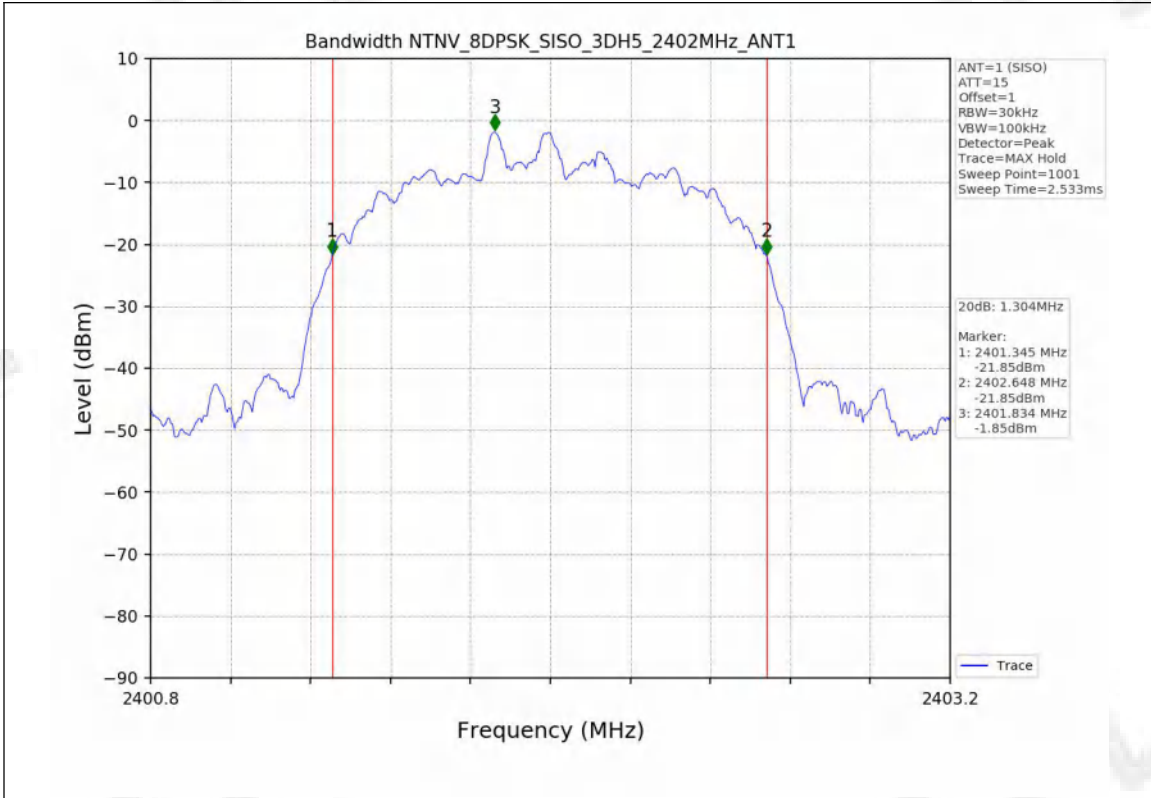

Appendix for 15.247

1. Bandwidth

1.1 Test Result

Test Mode	Frequency (MHz)	TX Type	ANT No.	20dB Bandwidth	Verdict
				Test Result (MHz)	
GFSK	2402	SISO	1	0.953	PASS
	2441	SISO	1	0.955	PASS
	2480	SISO	1	0.953	PASS
Pi/4DQPSK	2402	SISO	1	1.312	PASS
	2441	SISO	1	1.284	PASS
	2480	SISO	1	1.282	PASS
8DPSK	2402	SISO	1	1.304	PASS
	2441	SISO	1	1.303	PASS
	2480	SISO	1	1.299	PASS

Test Mode	Frequency (MHz)	TX Type	ANT No.	99% Occupied Bandwidth	
				Test Result (MHz)	
GFSK	2402	SISO	1	0.851	Only for Report Use
	2441	SISO	1	0.851	Only for Report Use
	2480	SISO	1	0.848	Only for Report Use
Pi/4DQPSK	2402	SISO	1	1.184	Only for Report Use
	2441	SISO	1	1.179	Only for Report Use
	2480	SISO	1	1.174	Only for Report Use
8DPSK	2402	SISO	1	1.185	Only for Report Use
	2441	SISO	1	1.183	Only for Report Use
	2480	SISO	1	1.188	Only for Report Use

1.2 Test Graph - 20dB Bandwidth

1.3 Test Graph - 99% Occupied Bandwidth

2. Maximum Conducted Output Power

2.1 Test Result

Test Mode	Frequency (MHz)	Tx Type	Measured Peak Output Power (dBm)	Limits (dBm)	Verdict
			Ant 1		
GFSK	2402	SISO	0.78	30	PASS
	2441	SISO	0.30	30	PASS
	2480	SISO	-1.33	30	PASS
Pi/4DQPSK	2402	SISO	1.57	20.97	PASS
	2441	SISO	1.10	20.97	PASS
	2480	SISO	-0.41	20.97	PASS
8DPSK	2402	SISO	1.97	20.97	PASS
	2441	SISO	1.54	20.97	PASS
	2480	SISO	-0.01	20.97	PASS