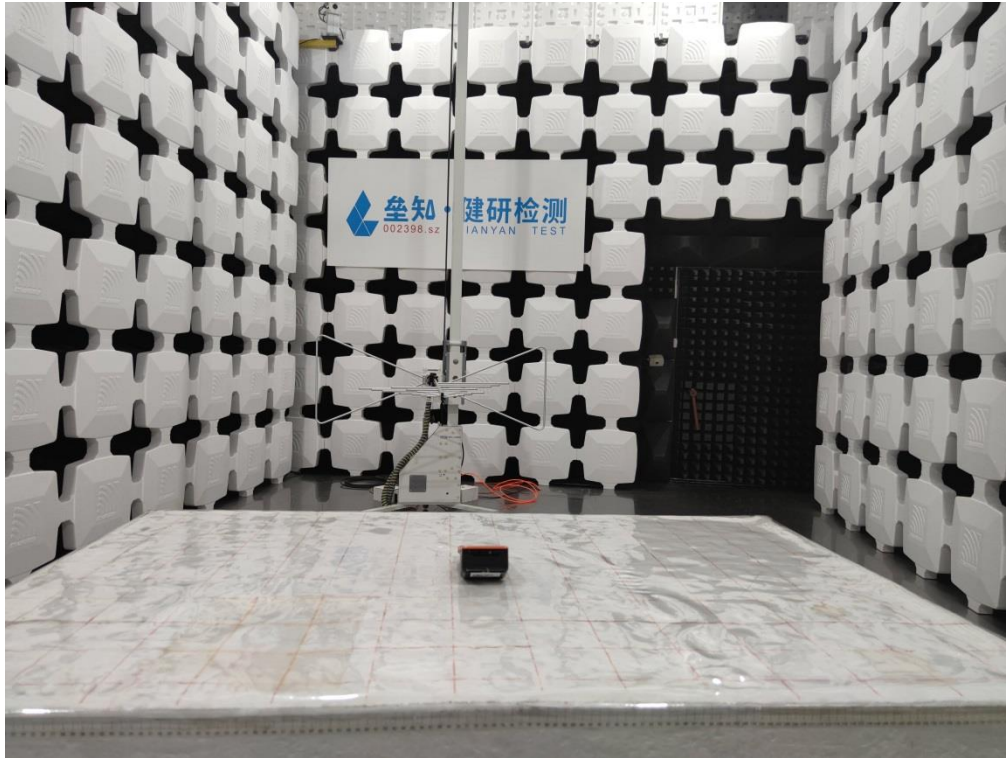

## 7 Test Setup Photo

Radiated Spurious Emission  
Below 1GHz

Above 1GHz

**Conducted Emission****8 EUT Constructional Details**

Reference to the test report No.: JYTSZB-R12-2100455

-----End of report-----