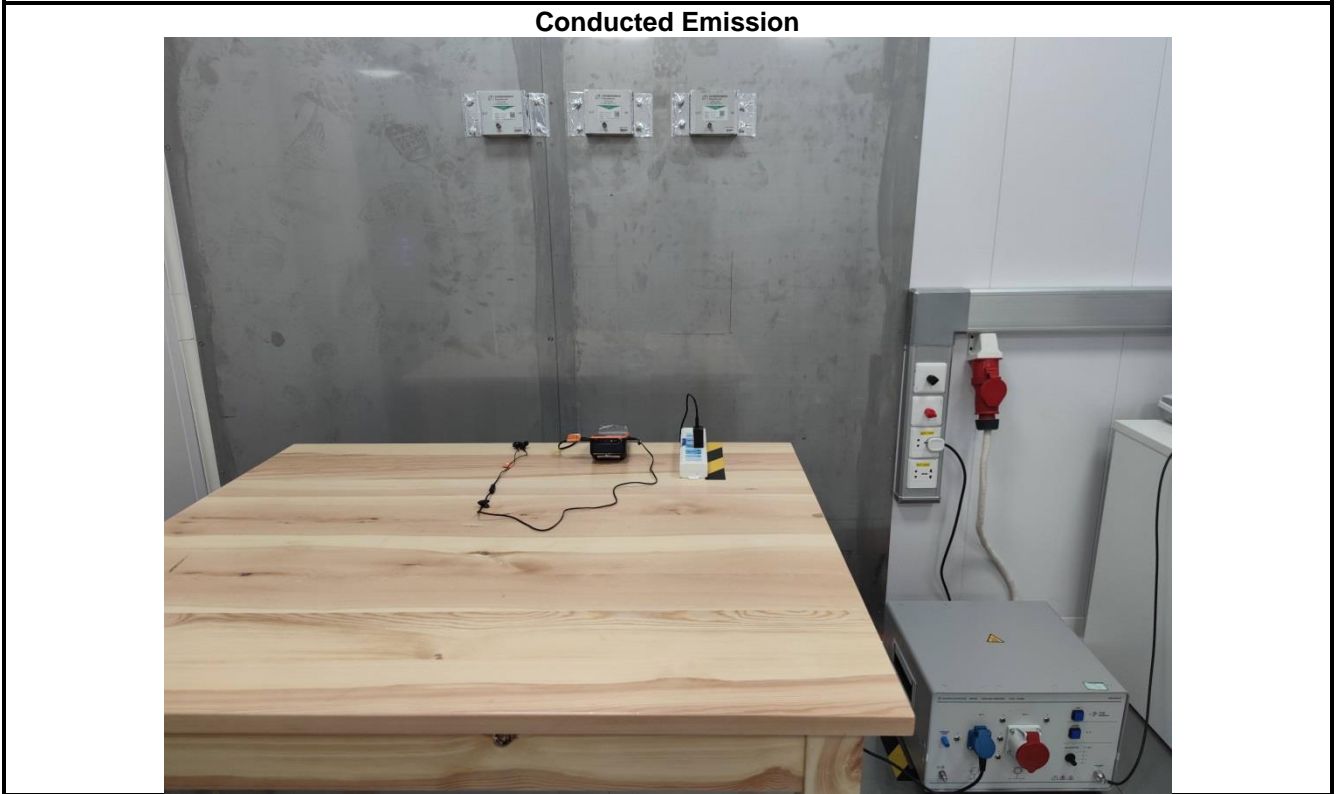

## 7 Test Setup Photo

Radiated Spurious Emission  
Below 1GHz

Above 1GHz

**Conducted Emission****8 EUT Constructional Details**

Reference to the test report No.: JYTSZB-R12-2100455

-----End of report-----