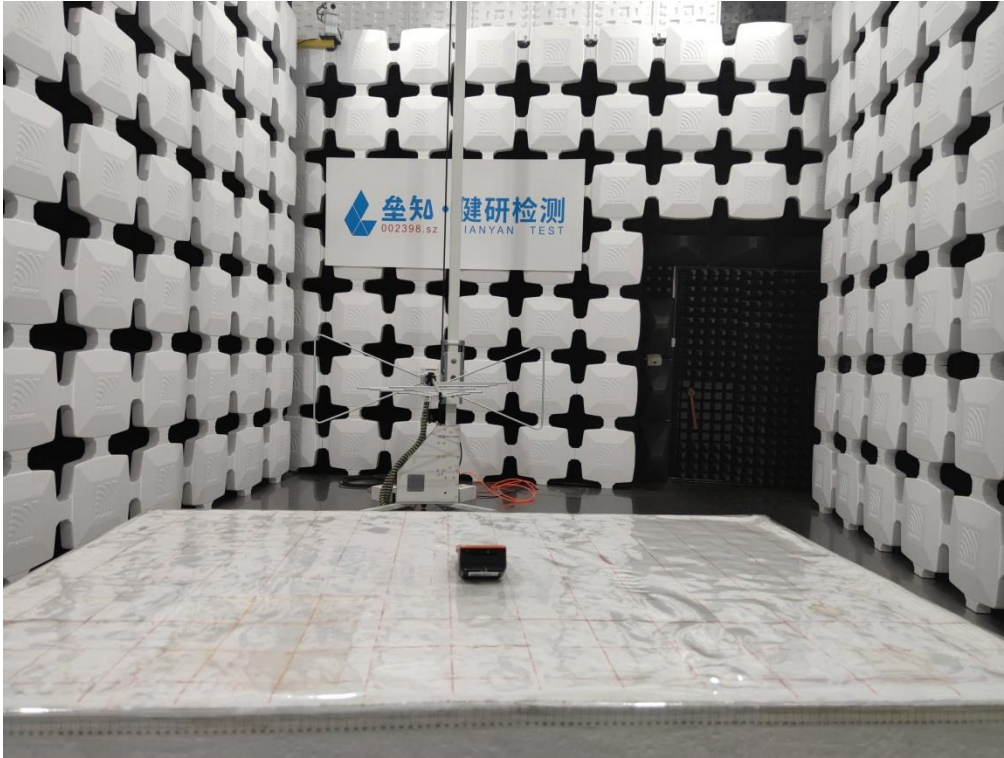

## 7 Test Setup Photo

Radiated Spurious Emission  
Below 1GHz

Above 1GHz

**Conducted Emission****8 EUT Constructional Details**

Reference to the test report No.: JYTSZB-R12-2100455

-----End of report-----