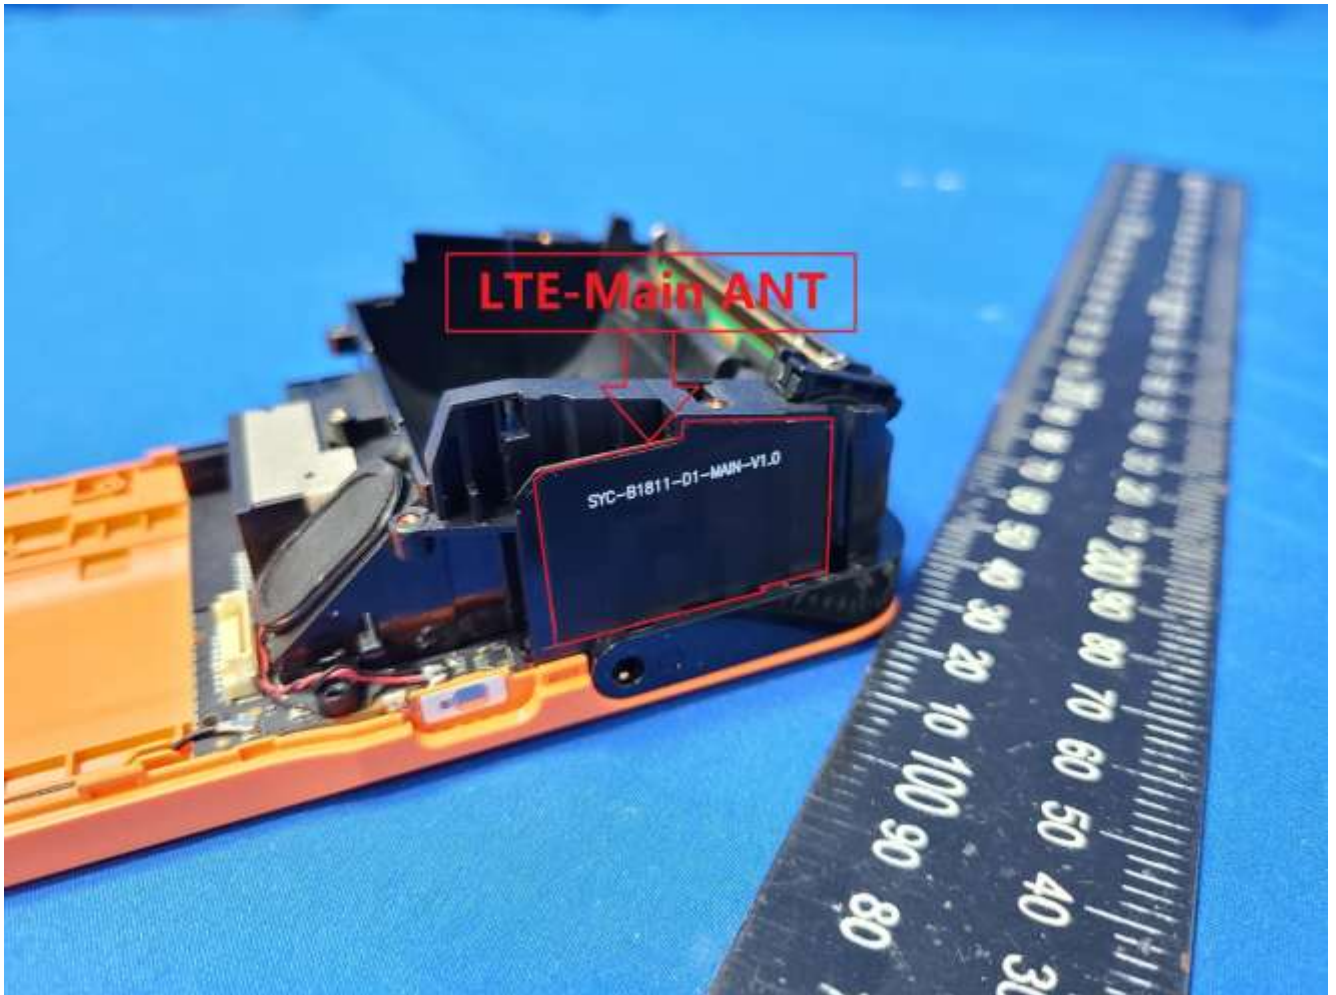

EUT Photos (Model:TEG9300-T)

EUT Antenna Locations

SAR Test Setup Photos

Body

Front side (5mm)

Back side(5mm)

Left side(5mm)

Right side(5mm)

Top side(5mm)

Limb

Front side (0mm)

Back side(0mm)

Left side(0mm)

Right side(0mm)

Top side(0mm)