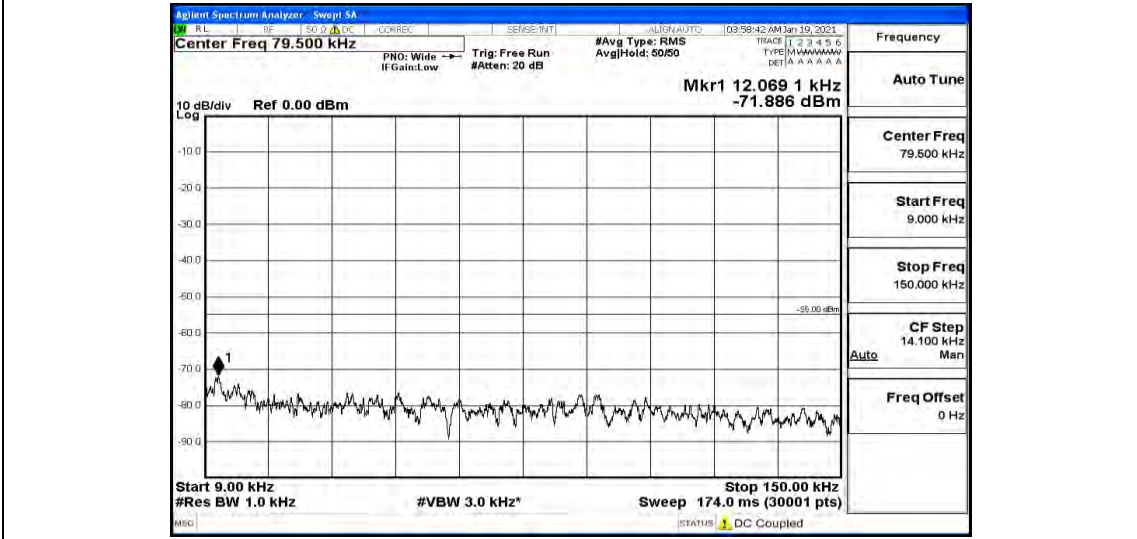

Band41-15MHz-16QAM-41165-1RB#0-Range1:0.009~0.15MHz

Band41-15MHz-16QAM-41165-1RB#0-Range2:0.15~30MHz