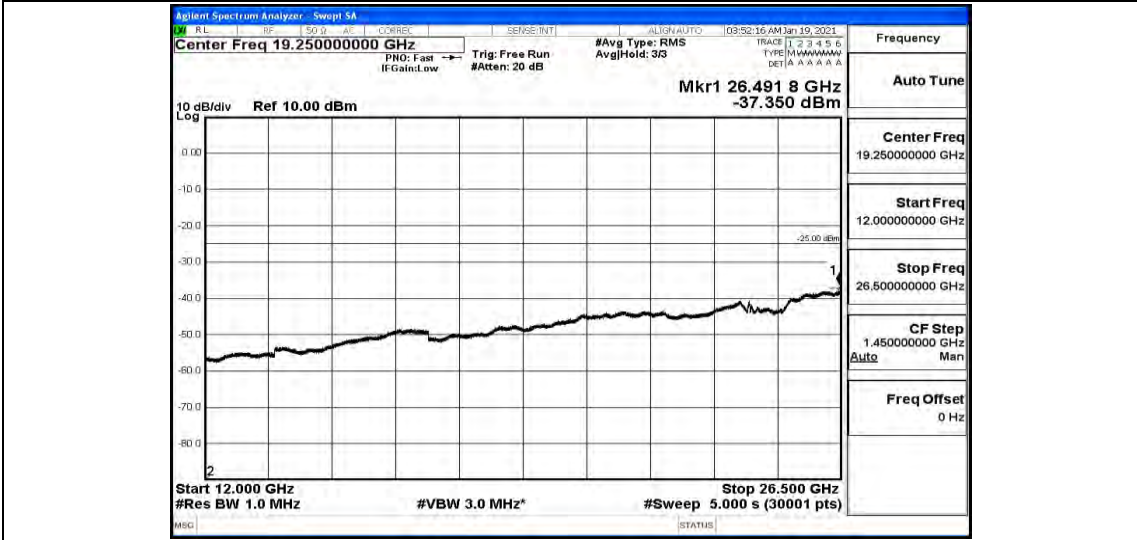

Band41-15MHz-16QAM-40315-1RB#0-Range2:0.15~30MHz

Band41-15MHz-16QAM-40315-1RB#0-Range3:30~1000MHz

Band41-15MHz-16QAM-40315-1RB#0-Range4:1000~5000MHz

Band41-15MHz-16QAM-40315-1RB#0-Range5:5000~12000MHz

Band41-15MHz-16QAM-40315-1RB#0-Range6:12000~26500MHz