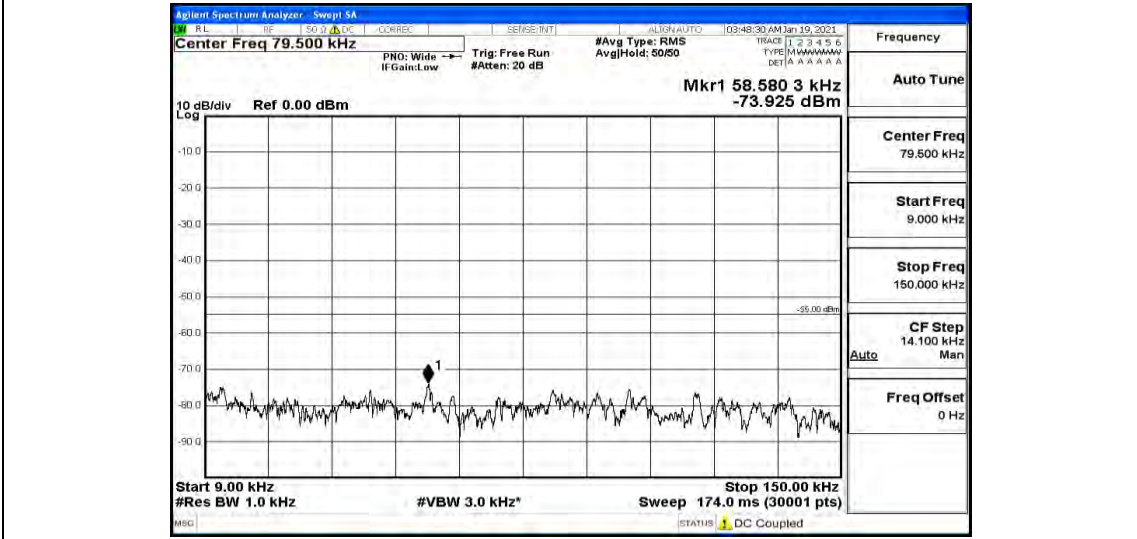

Band41-15MHz-QPSK-40315-1RB#0-Range1:0.009~0.15MHz

Band41-15MHz-QPSK-40315-1RB#0-Range2:0.15~30MHz