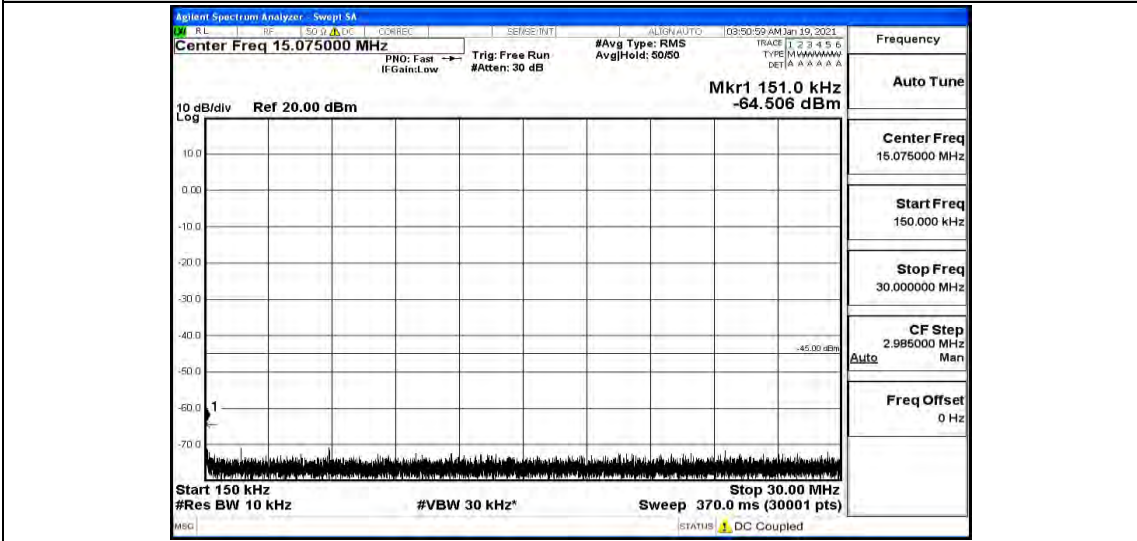

Band41-15MHz-16QAM-40315-1RB#0-Range2:0.15~30MHz

Band41-15MHz-16QAM-40315-1RB#0-Range3:30~1000MHz