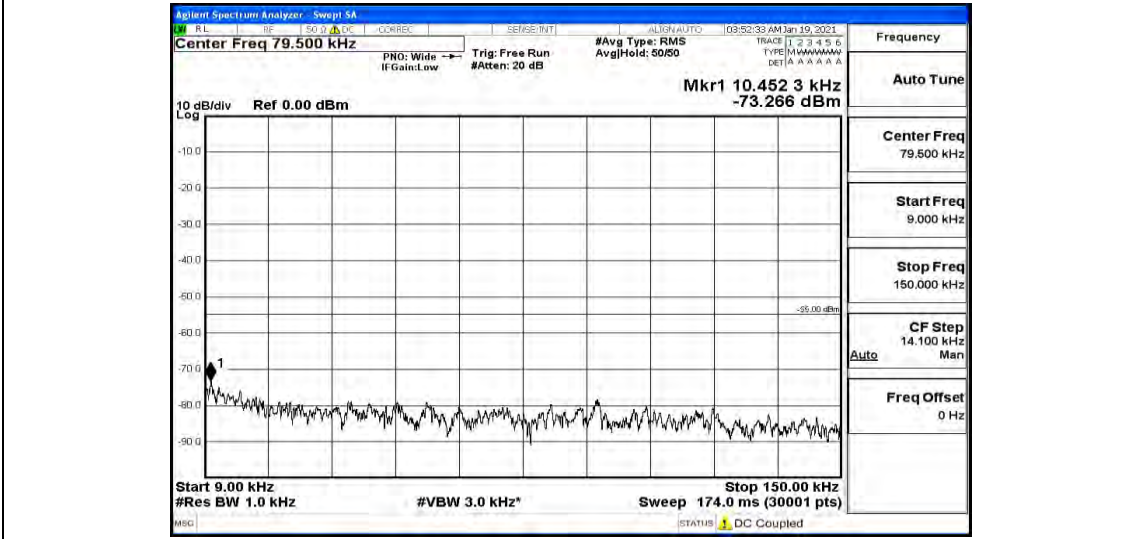

Band41-15MHz-QPSK-40740-1RB#0-Range1:0.009~0.15MHz

Band41-15MHz-QPSK-40740-1RB#0-Range2:0.15~30MHz