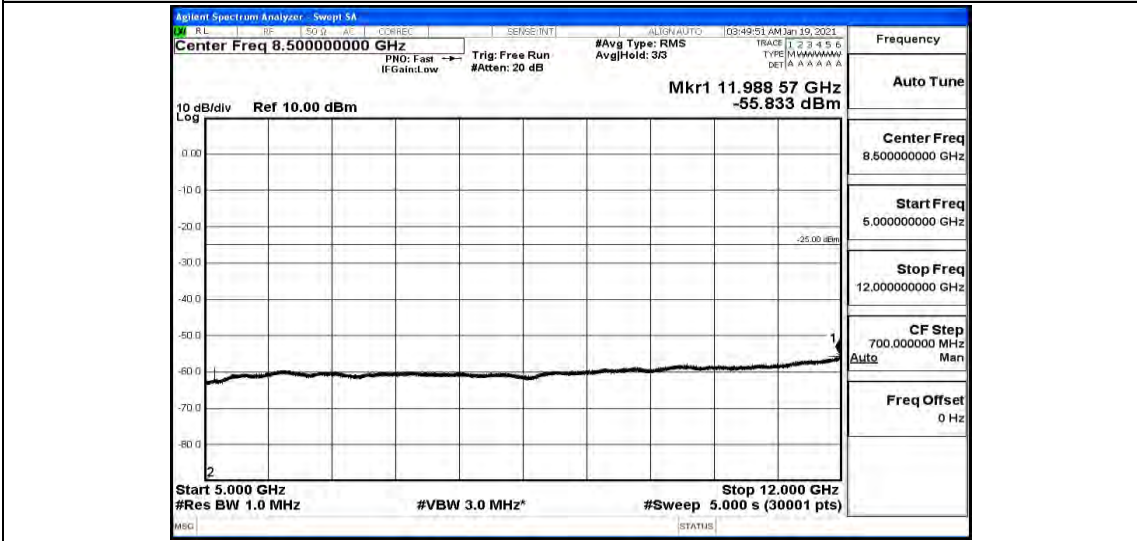

Band41-15MHz-QPSK-40315-1RB#0-Range1:0.009~0.15MHz

Band41-15MHz-QPSK-40315-1RB#0-Range2:0.15~30MHz

Band41-15MHz-QPSK-40315-1RB#0-Range3:30~1000MHz

Band41-15MHz-QPSK-40315-1RB#0-Range4:1000~5000MHz

Band41-15MHz-QPSK-40315-1RB#0-Range5:5000~12000MHz