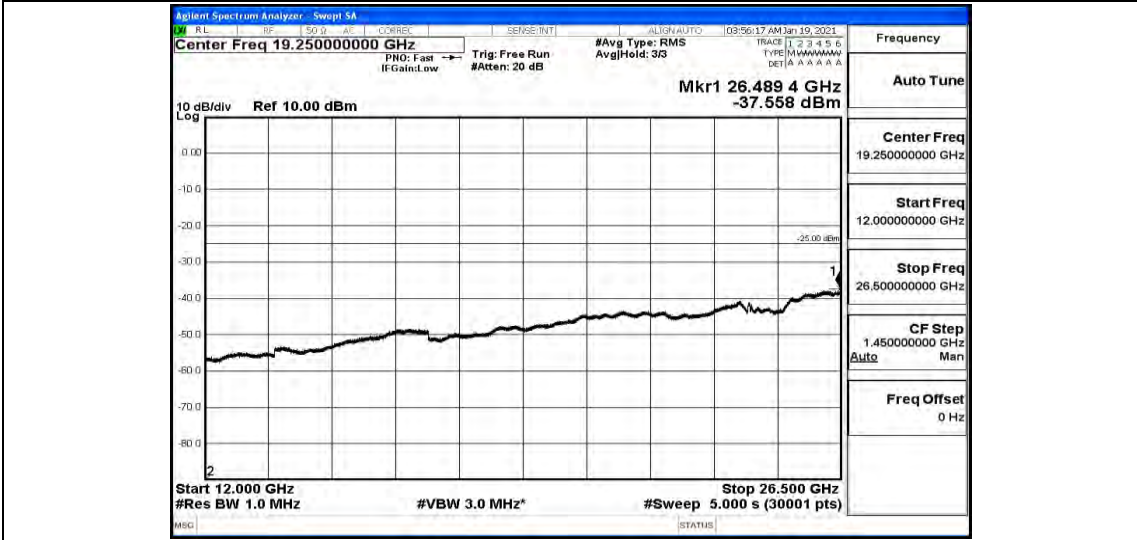

Band41-15MHz-16QAM-40740-1RB#0-Range6:12000~26500MHz

Band41-15MHz-16QAM-41165-1RB#0-Range1:0.009~0.15MHz