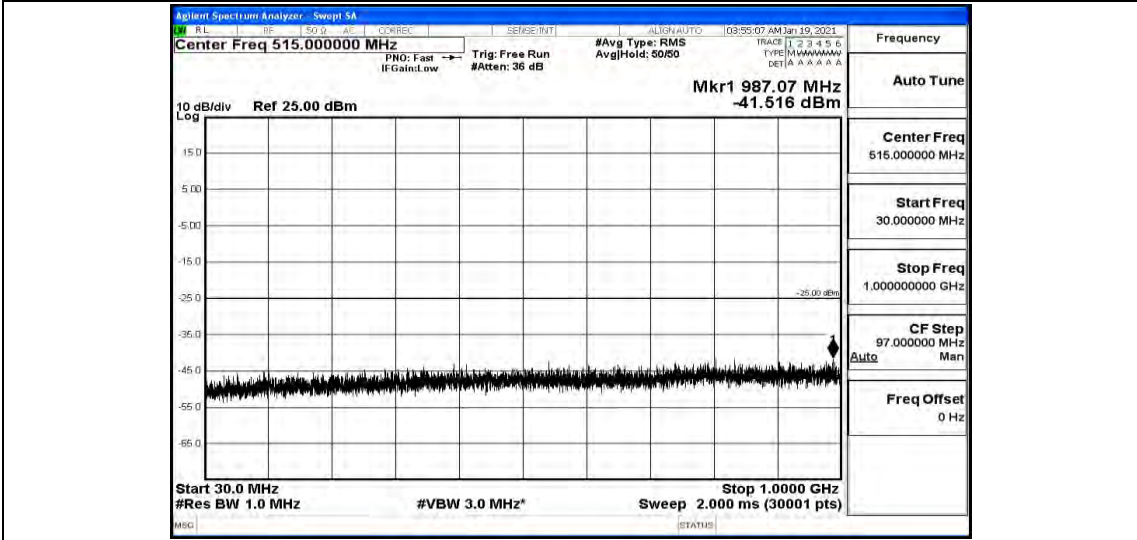

Band41-15MHz-16QAM-40740-1RB#0-Range3:30~1000MHz

Band41-15MHz-16QAM-40740-1RB#0-Range4:1000~5000MHz