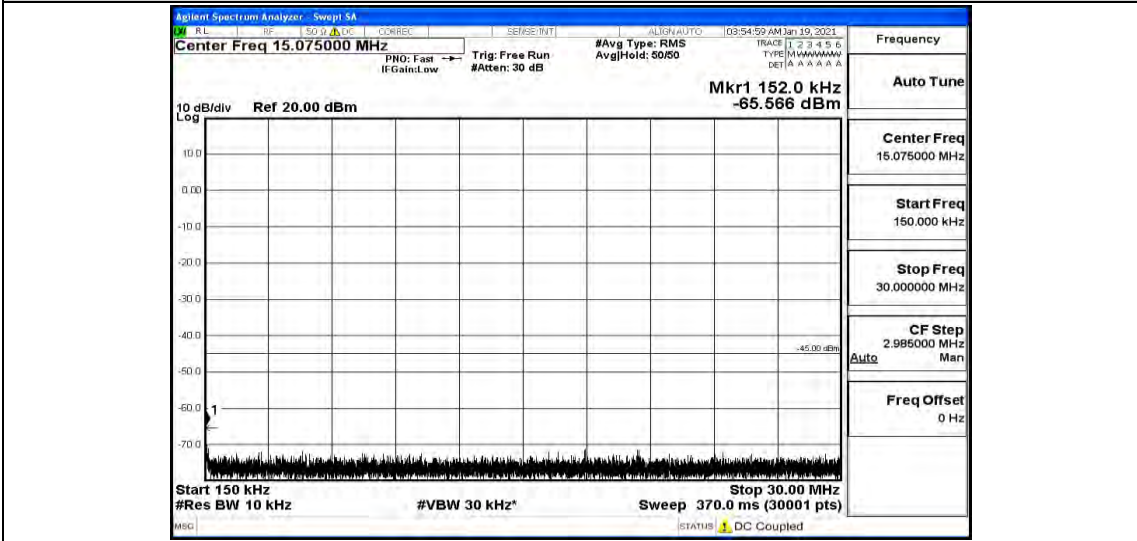

Band41-15MHz-16QAM-40740-1RB#0-Range2:0.15~30MHz

Band41-15MHz-16QAM-40740-1RB#0-Range3:30~1000MHz