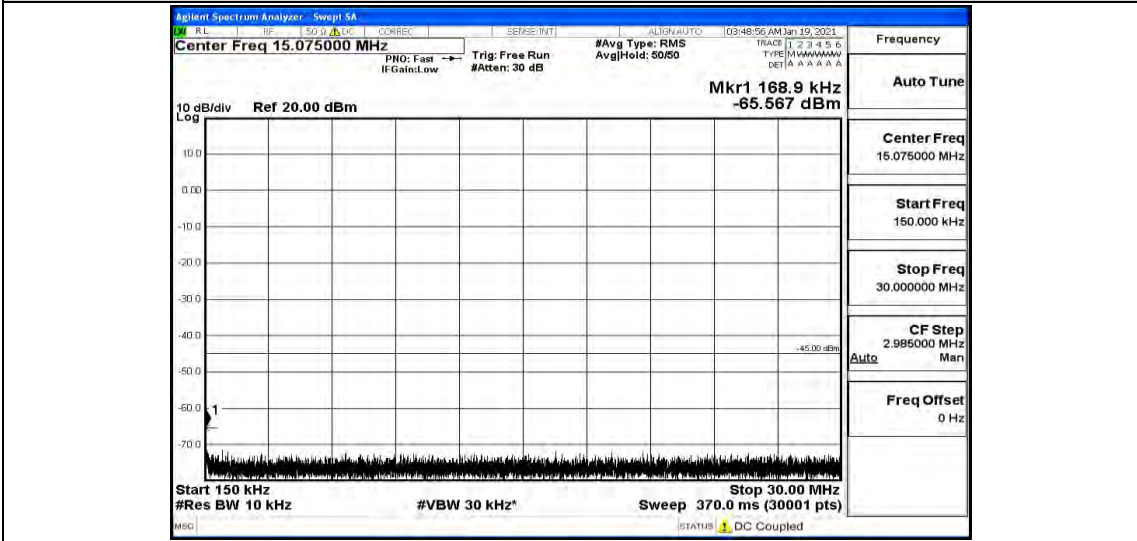

Band41-15MHz-QPSK-40315-1RB#0-Range2:0.15~30MHz

Band41-15MHz-QPSK-40315-1RB#0-Range3:30~1000MHz