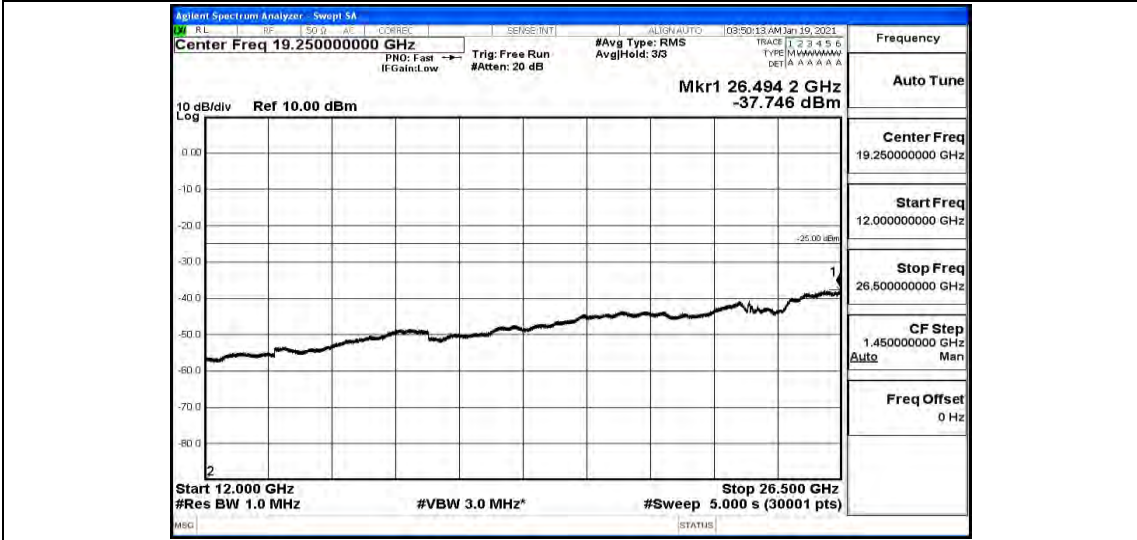

Band41-15MHz-QPSK-40315-1RB#0-Range6:12000~26500MHz

Band41-15MHz-QPSK-40740-1RB#0-Range1:0.009~0.15MHz