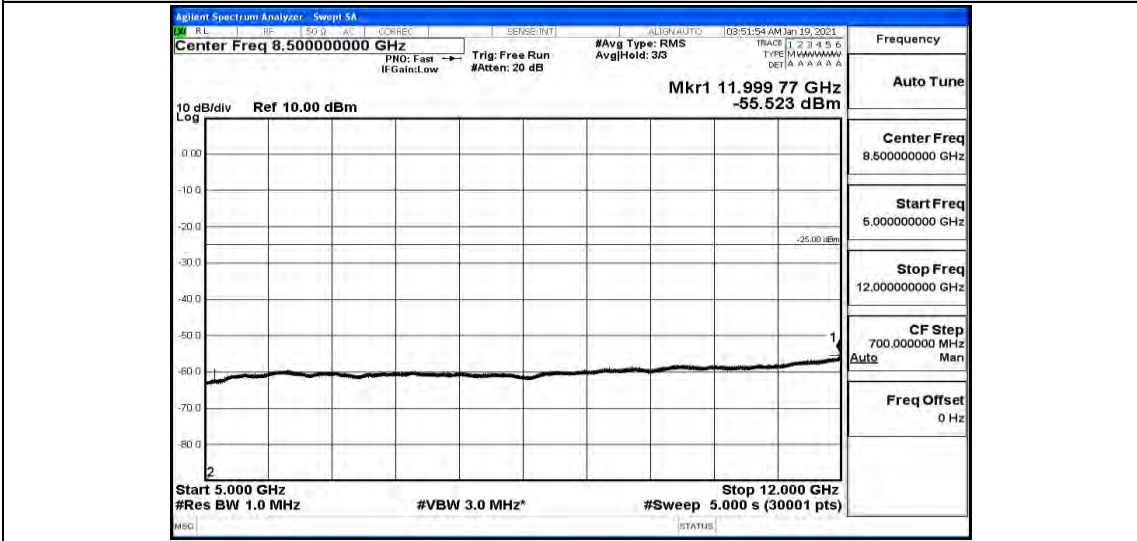

Band41-15MHz-16QAM-40315-1RB#0-Range2:0.15~30MHz

Band41-15MHz-16QAM-40315-1RB#0-Range3:30~1000MHz

Band41-15MHz-16QAM-40315-1RB#0-Range4:1000~5000MHz

Band41-15MHz-16QAM-40315-1RB#0-Range5:5000~12000MHz

Band41-15MHz-16QAM-40315-1RB#0-Range6:12000~26500MHz