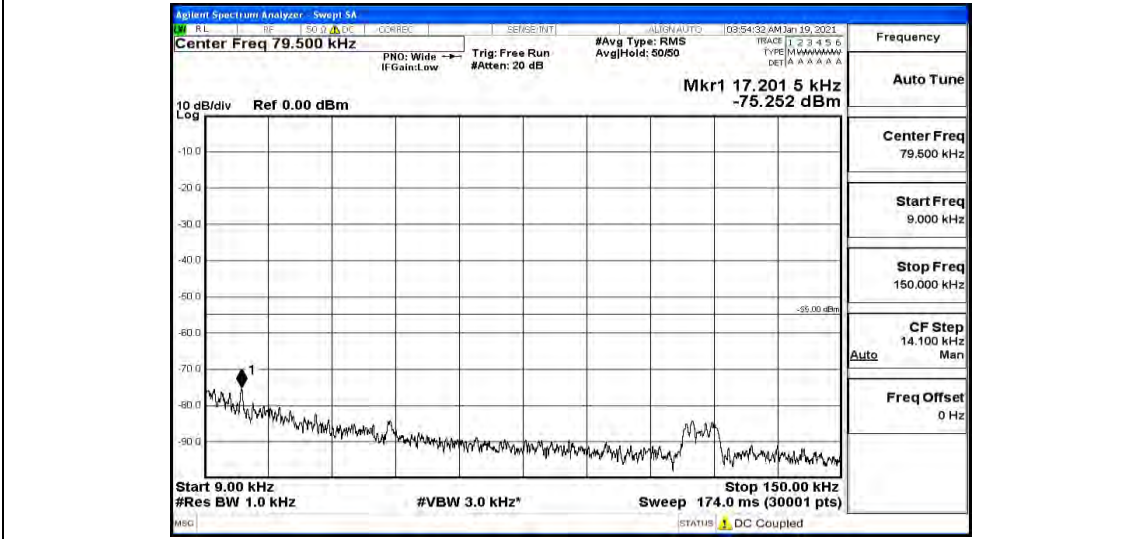

Band41-15MHz-16QAM-40740-1RB#0-Range1:0.009~0.15MHz

Band41-15MHz-16QAM-40740-1RB#0-Range2:0.15~30MHz