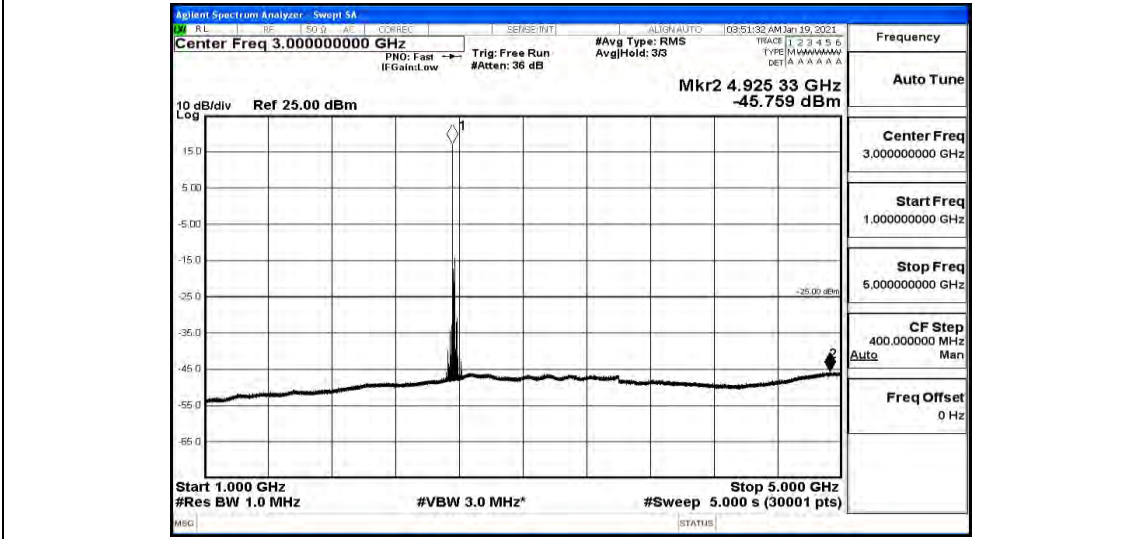

Band41-15MHz-16QAM-40315-1RB#0-Range4:1000~5000MHz

Band41-15MHz-16QAM-40315-1RB#0-Range5:5000~12000MHz