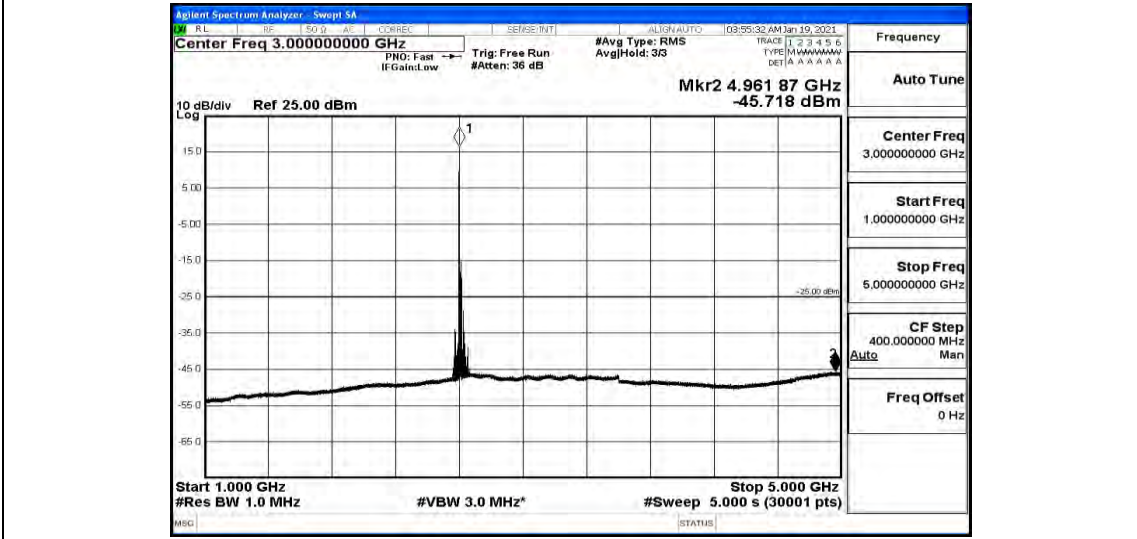

Band41-15MHz-16QAM-40740-1RB#0-Range1:0.009~0.15MHz

Band41-15MHz-16QAM-40740-1RB#0-Range2:0.15~30MHz

Band41-15MHz-16QAM-40740-1RB#0-Range3:30~1000MHz

Band41-15MHz-16QAM-40740-1RB#0-Range4:1000~5000MHz

Band41-15MHz-16QAM-40740-1RB#0-Range5:5000~12000MHz