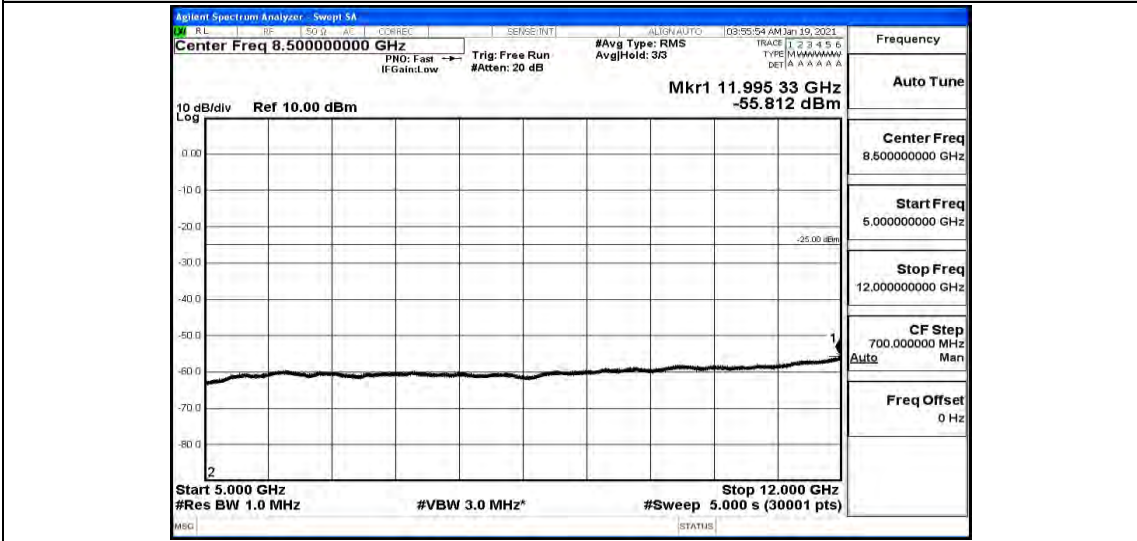

Band41-15MHz-16QAM-40740-1RB#0-Range1:0.009~0.15MHz

Band41-15MHz-16QAM-40740-1RB#0-Range2:0.15~30MHz

Band41-15MHz-16QAM-40740-1RB#0-Range3:30~1000MHz

Band41-15MHz-16QAM-40740-1RB#0-Range4:1000~5000MHz

Band41-15MHz-16QAM-40740-1RB#0-Range5:5000~12000MHz