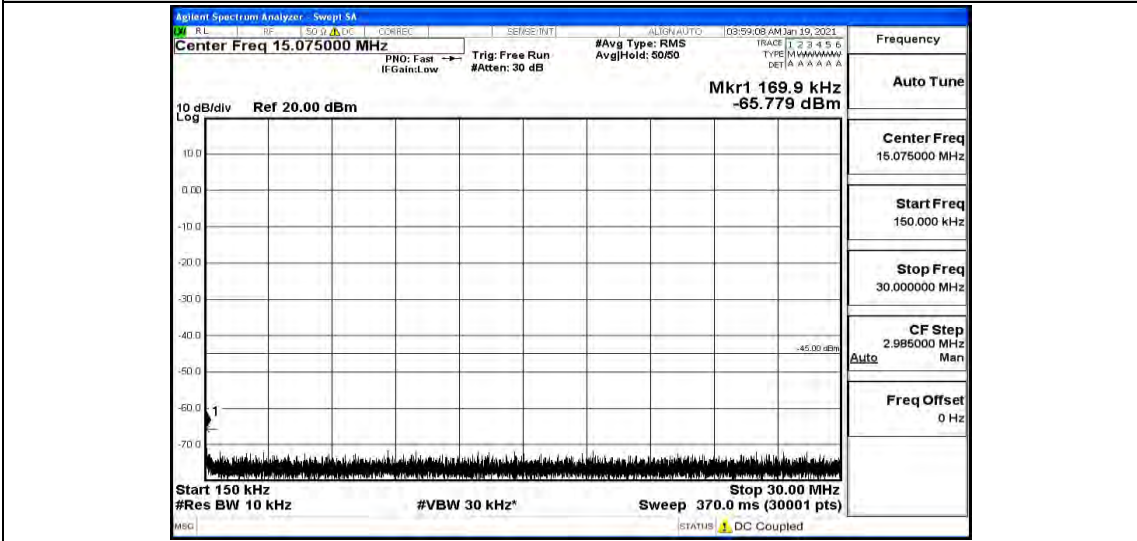

Band41-15MHz-16QAM-41165-1RB#0-Range2:0.15~30MHz

Band41-15MHz-16QAM-41165-1RB#0-Range3:30~1000MHz