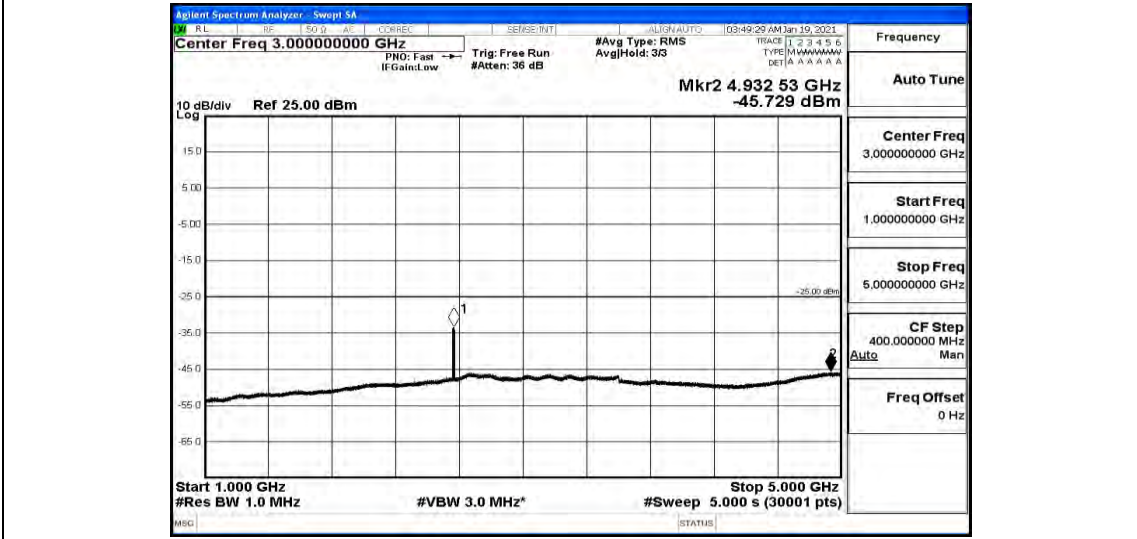

Band41-15MHz-QPSK-40315-1RB#0-Range1:0.009~0.15MHz

Band41-15MHz-QPSK-40315-1RB#0-Range2:0.15~30MHz

Band41-15MHz-QPSK-40315-1RB#0-Range3:30~1000MHz

Band41-15MHz-QPSK-40315-1RB#0-Range4:1000~5000MHz

Band41-15MHz-QPSK-40315-1RB#0-Range5:5000~12000MHz