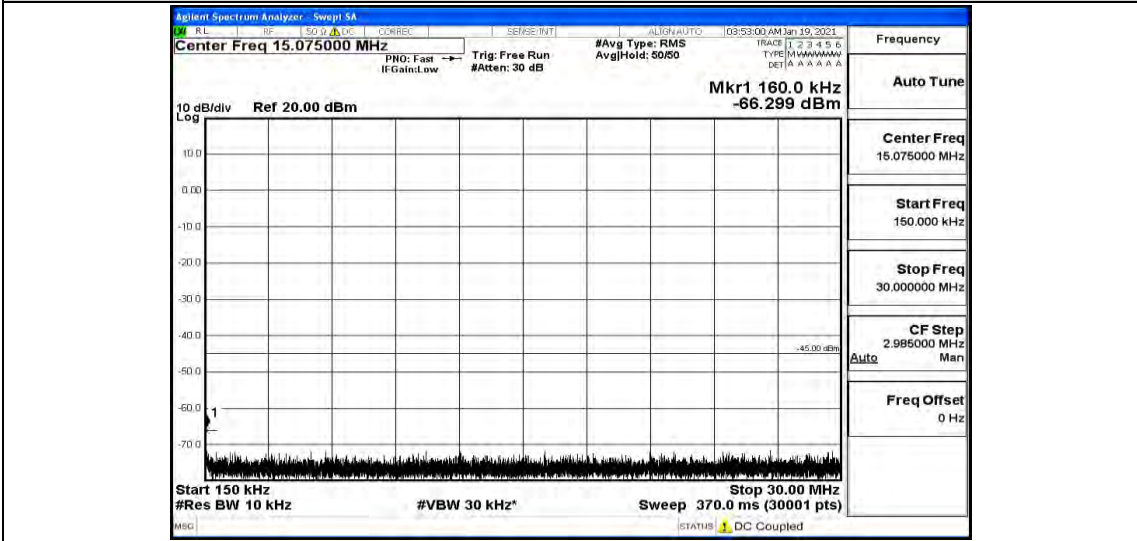

Band41-15MHz-QPSK-40740-1RB#0-Range2:0.15~30MHz

Band41-15MHz-QPSK-40740-1RB#0-Range3:30~1000MHz