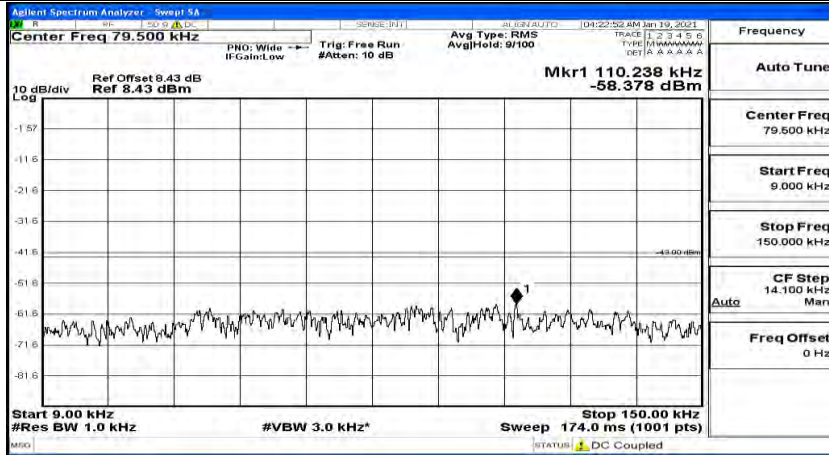

(Channel Bandwidth:20 MHz)_HCH_QPSK_1RB#0

(Channel Bandwidth:20 MHz)_HCH_QPSK_1RB#49