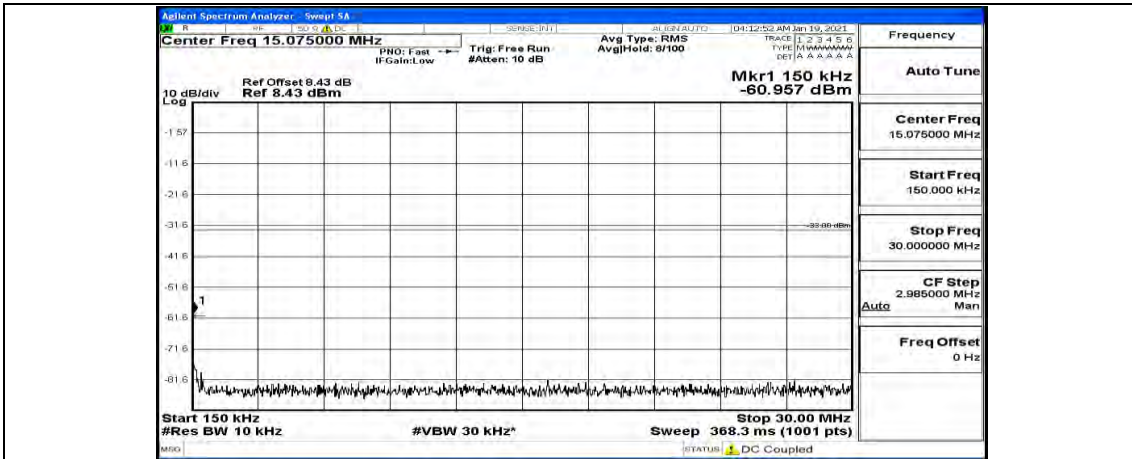

Channel Bandwidth: 10 MHz_HCH_QPSK_1RB#24

Channel Bandwidth: 10 MHz_HCH_QPSK_1RB#49

Channel Bandwidth: 10 MHz_LCH_16QAM_1RB#0

Channel Bandwidth: 10 MHz_LCH_16QAM_1RB#24

Channel Bandwidth: 10 MHz_LCH_16QAM_1RB#49