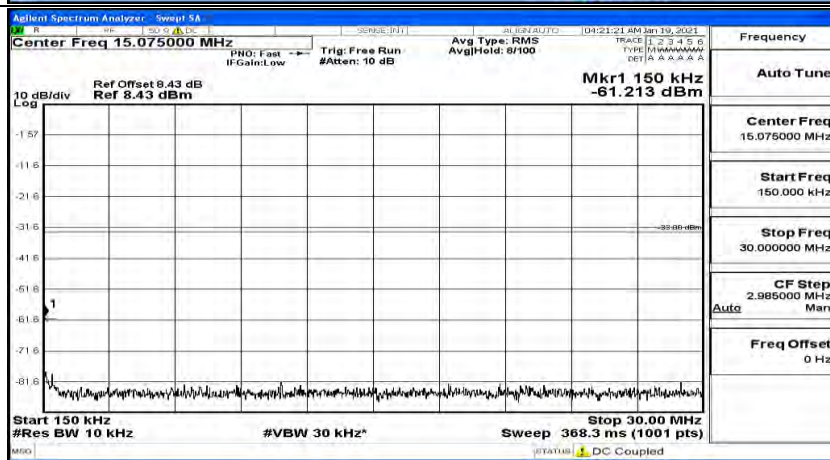

(Channel Bandwidth:20 MHz) LCH_16QAM_1RB#99