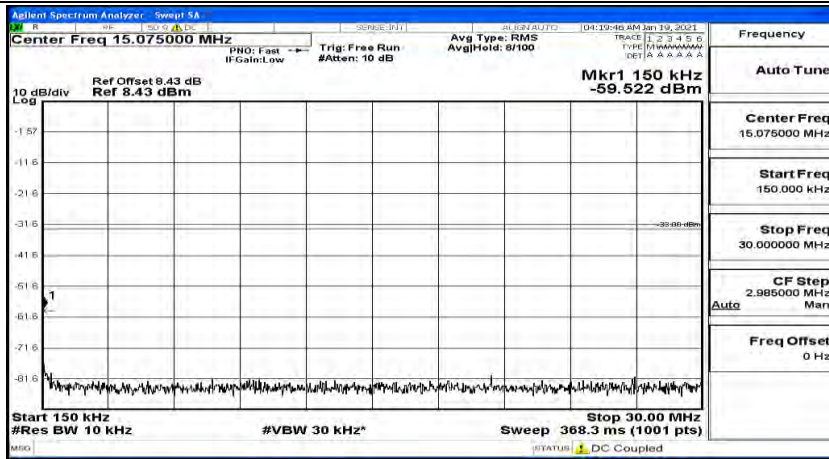

(Channel Bandwidth:15 MHz)_MCH_16QAM_1RB#74

(Channel Bandwidth:15 MHz)_HCH_16QAM_1RB#0

(Channel Bandwidth:15 MHz)_HCH_16QAM_1RB#37

(Channel Bandwidth:15 MHz)_HCH_16QAM_1RB#74

Channel Bandwidth: 20 MHz

(Channel Bandwidth:20 MHz)_LCH_QPSK_1RB#0