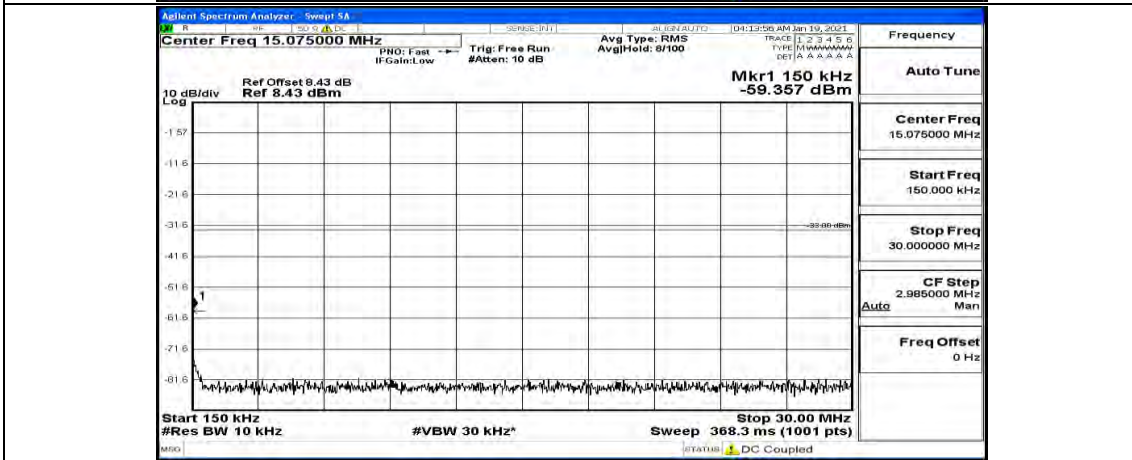

Channel Bandwidth: 10 MHz

Channel Bandwidth: 10 MHz_LCH_QPSK_1RB#49

Channel Bandwidth: 10 MHz_MCH_QPSK_1RB#0

Channel Bandwidth: 10 MHz_MCH_QPSK_1RB#24

Channel Bandwidth: 10 MHz_MCH_QPSK_1RB#49

Channel Bandwidth: 10 MHz_HCH_QPSK_1RB#0