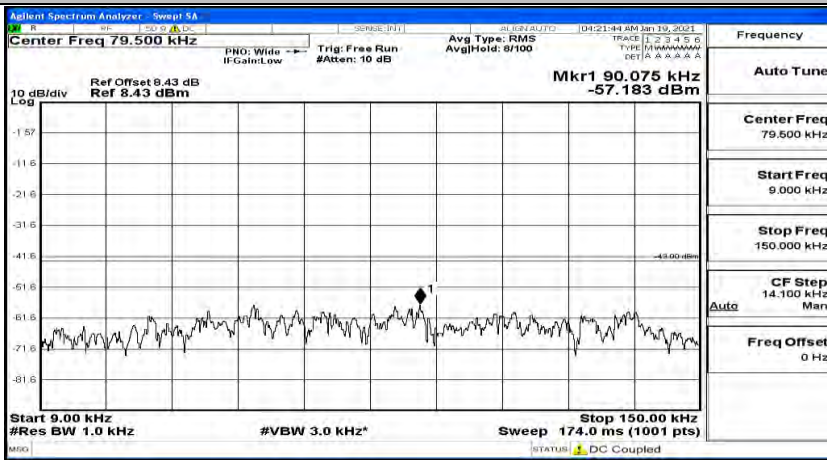

(Channel Bandwidth:20 MHz)_LCH_QPSK_1RB#49

(Channel Bandwidth:20 MHz)_LCH_QPSK_1RB#99

(Channel Bandwidth:20 MHz)_MCH_QPSK_1RB#0

(Channel Bandwidth:20 MHz)_MCH_QPSK_1RB#49

(Channel Bandwidth:20 MHz)_MCH_QPSK_1RB#99