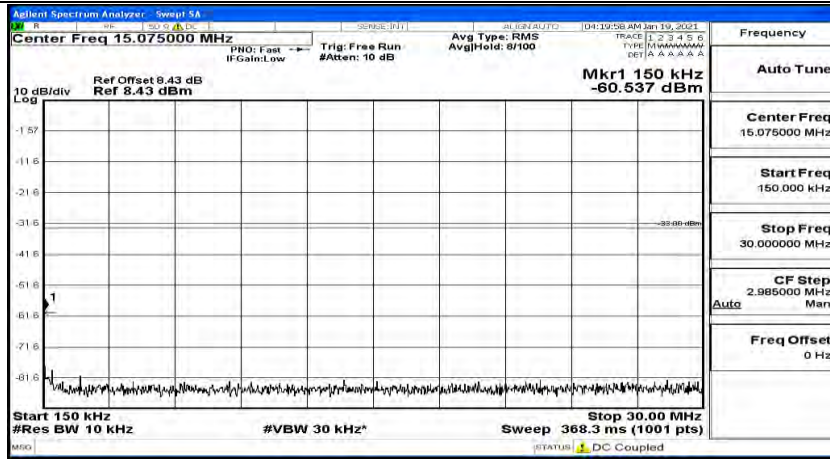

(Channel Bandwidth:15 MHz)_MCH_16QAM_1RB#74

(Channel Bandwidth:15 MHz)_HCH_16QAM_1RB#0

(Channel Bandwidth:15 MHz)_HCH_16QAM_1RB#37

(Channel Bandwidth:15 MHz)_HCH_16QAM_1RB#74

Channel Bandwidth: 20 MHz

(Channel Bandwidth:20 MHz)_LCH_QPSK_1RB#0