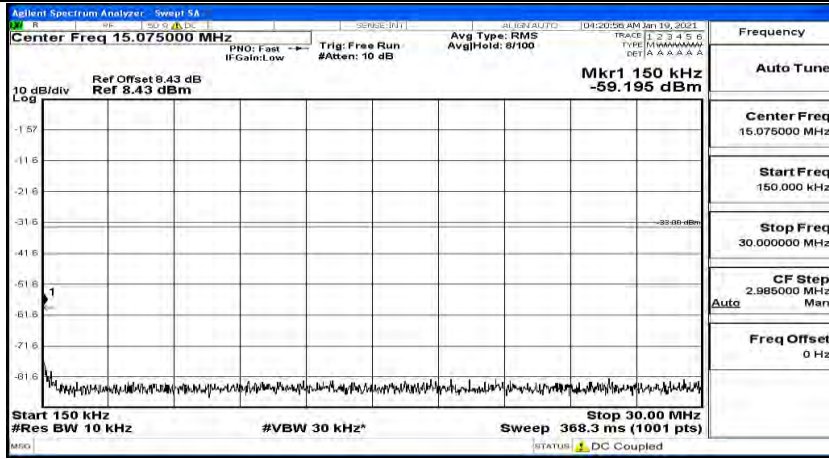

(Channel Bandwidth:20 MHz)_HCH_QPSK_1RB#0

(Channel Bandwidth:20 MHz)_HCH_QPSK_1RB#49

(Channel Bandwidth:20 MHz)_HCH_QPSK_1RB#99

(Channel Bandwidth:20 MHz)_LCH_16QAM_1RB#0

(Channel Bandwidth:20 MHz) LCH_16QAM_1RB#49