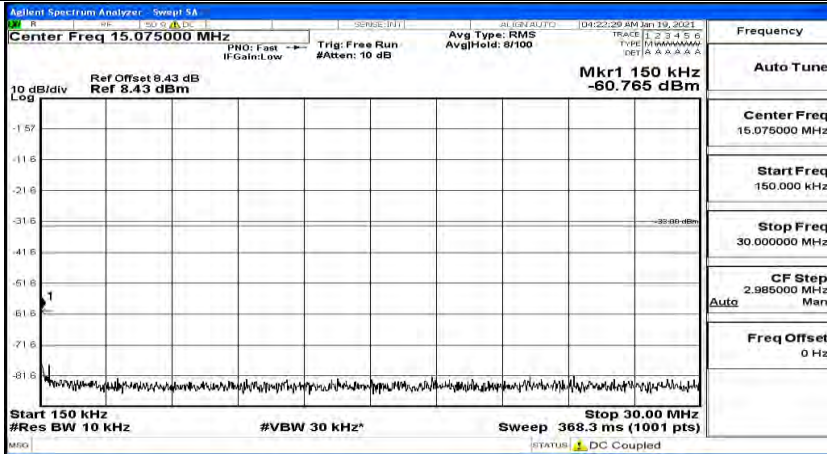

(Channel Bandwidth:20 MHz)_MCH_16QAM_1RB#99