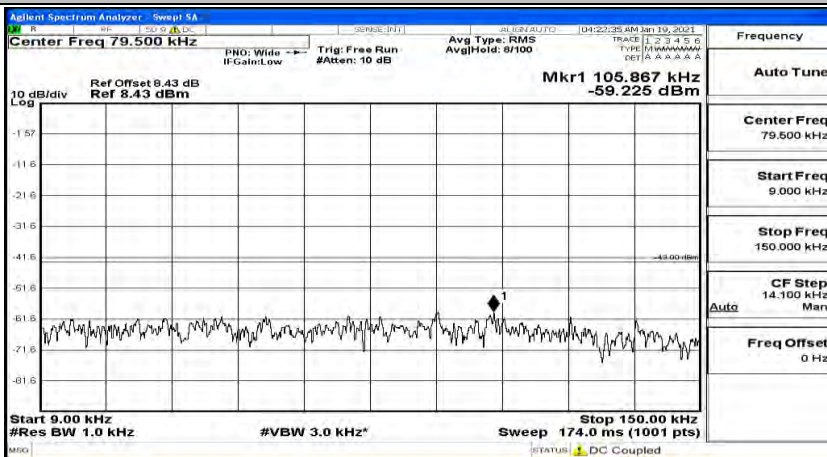

(Channel Bandwidth:20 MHz) LCH_16QAM_1RB#99

(Channel Bandwidth:20 MHz)_MCH_16QAM_1RB#0

(Channel Bandwidth:20 MHz)_MCH_16QAM_1RB#49

(Channel Bandwidth:20 MHz)_MCH_16QAM_1RB#99

(Channel Bandwidth:20 MHz)_HCH_16QAM_1RB#0