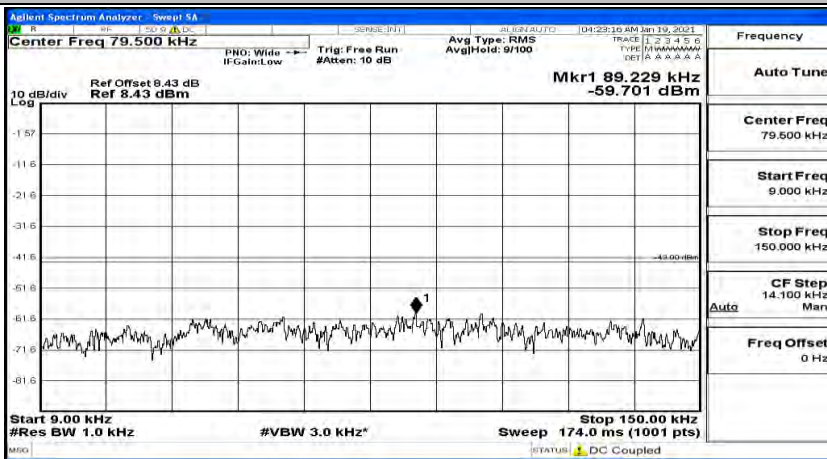

(Channel Bandwidth:20 MHz)_HCH_QPSK_1RB#99