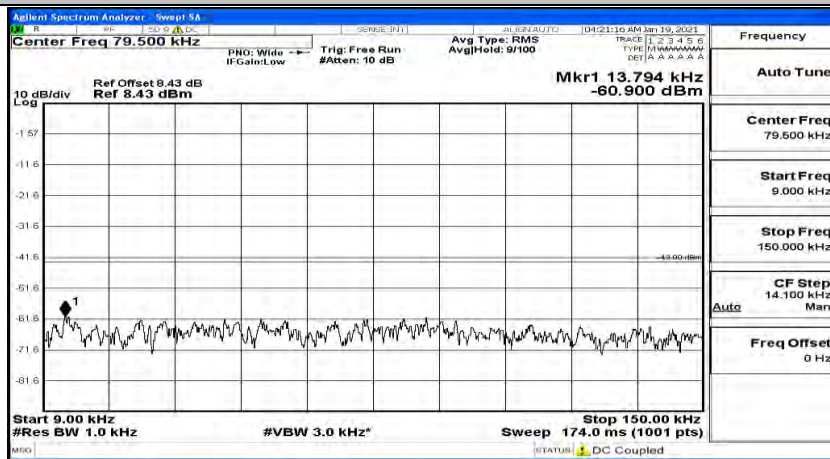

(Channel Bandwidth:20 MHz) LCH_16QAM_1RB#99