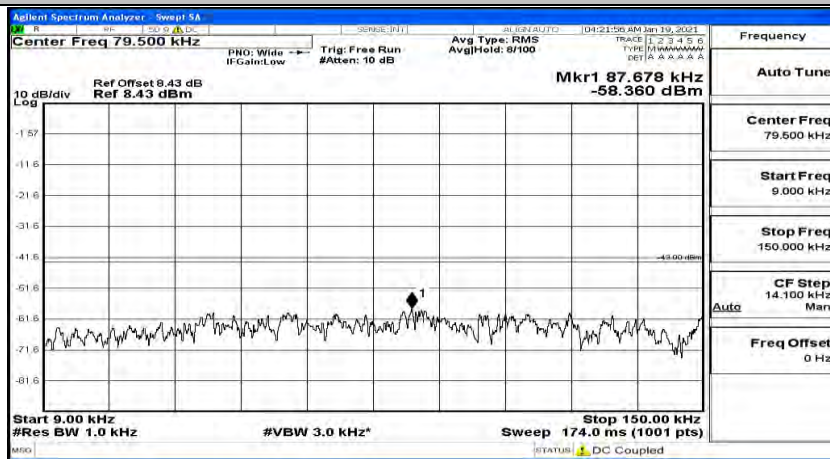

(Channel Bandwidth:20 MHz)_LCH_QPSK_1RB#49

(Channel Bandwidth:20 MHz)_LCH_QPSK_1RB#99

(Channel Bandwidth:20 MHz)_MCH_QPSK_1RB#0

(Channel Bandwidth:20 MHz)_MCH_QPSK_1RB#49

(Channel Bandwidth:20 MHz)_MCH_QPSK_1RB#99