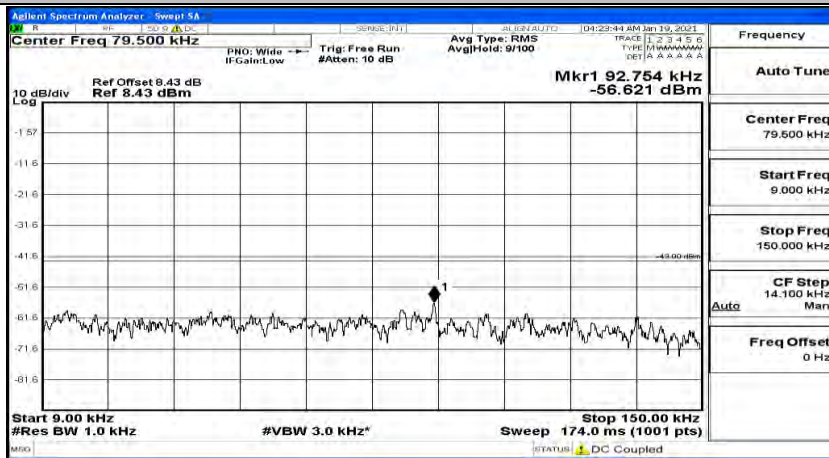

(Channel Bandwidth:20 MHz)_HCH_16QAM_1RB#49