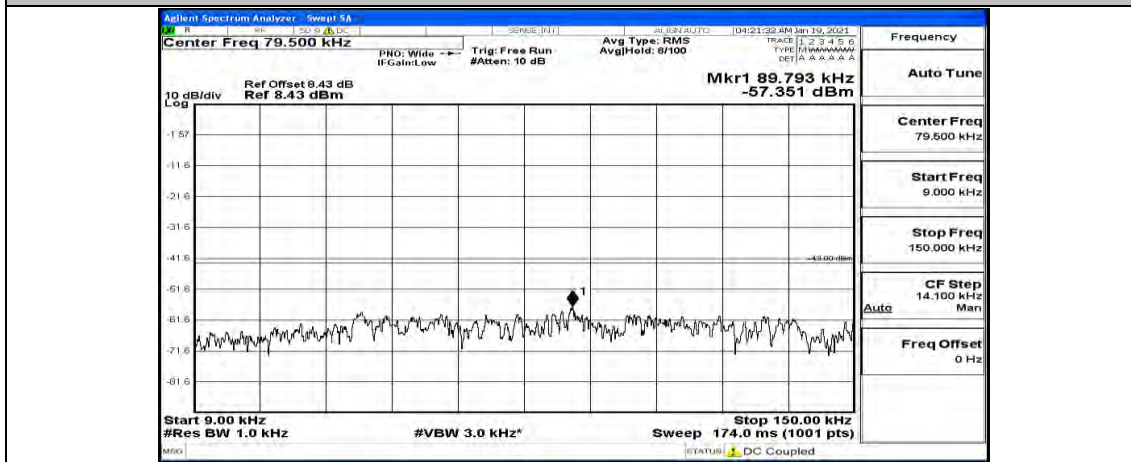

(Channel Bandwidth:20 MHz)_LCH_QPSK_1RB#49

(Channel Bandwidth:20 MHz)_LCH_QPSK_1RB#99

(Channel Bandwidth:20 MHz)_MCH_QPSK_1RB#0

(Channel Bandwidth:20 MHz)_MCH_QPSK_1RB#49

(Channel Bandwidth:20 MHz)_MCH_QPSK_1RB#99