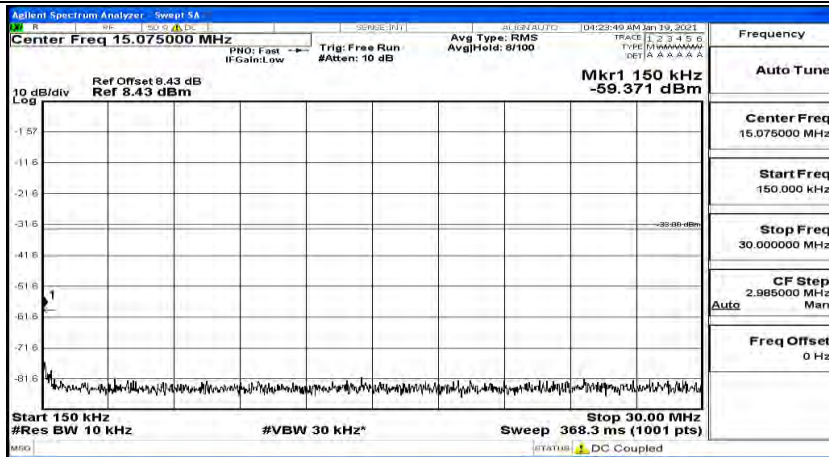

(Channel Bandwidth:20 MHz)_HCH_16QAM_1RB#49