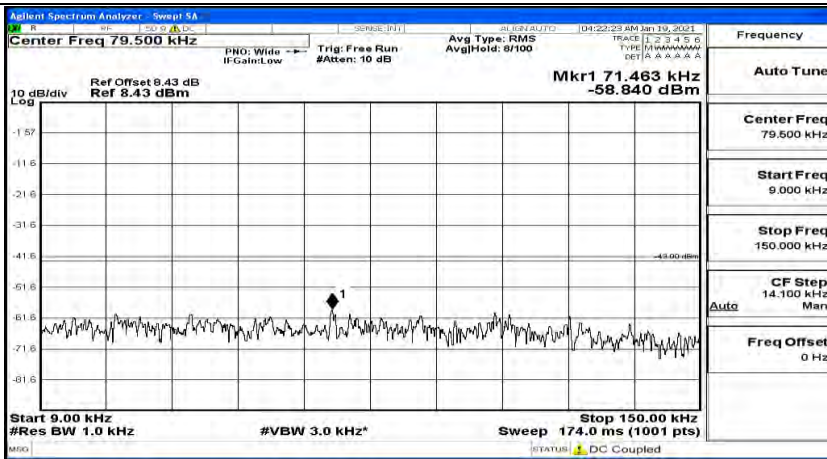

(Channel Bandwidth:20 MHz)_MCH_16QAM_1RB#99