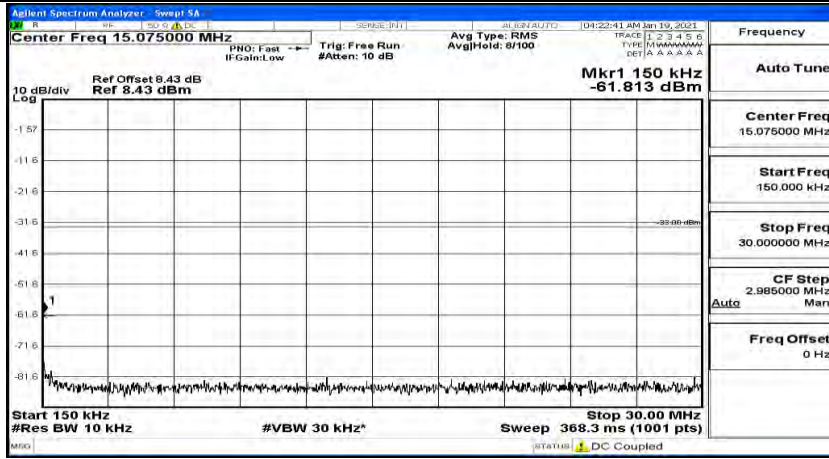

(Channel Bandwidth:20 MHz) LCH_16QAM_1RB#99

(Channel Bandwidth:20 MHz)_MCH_16QAM_1RB#0

(Channel Bandwidth:20 MHz)_MCH_16QAM_1RB#49

(Channel Bandwidth:20 MHz)_MCH_16QAM_1RB#99

(Channel Bandwidth:20 MHz)_HCH_16QAM_1RB#0