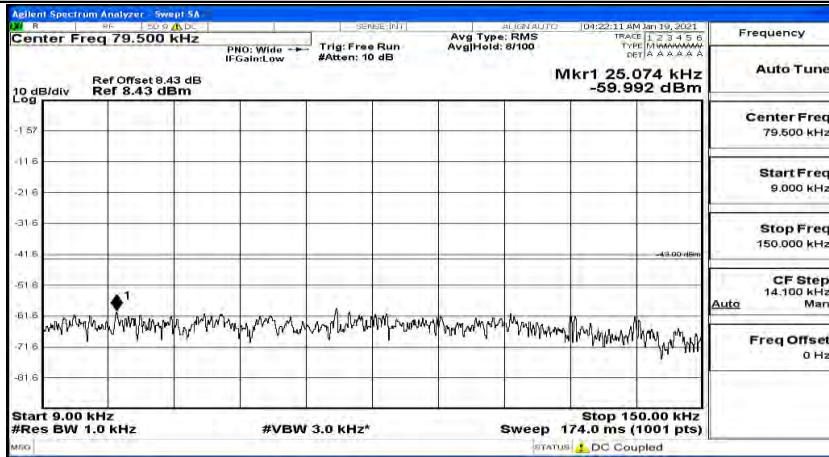

(Channel Bandwidth:20 MHz)_MCH_16QAM_1RB#0

(Channel Bandwidth:20 MHz)_MCH_16QAM_1RB#49