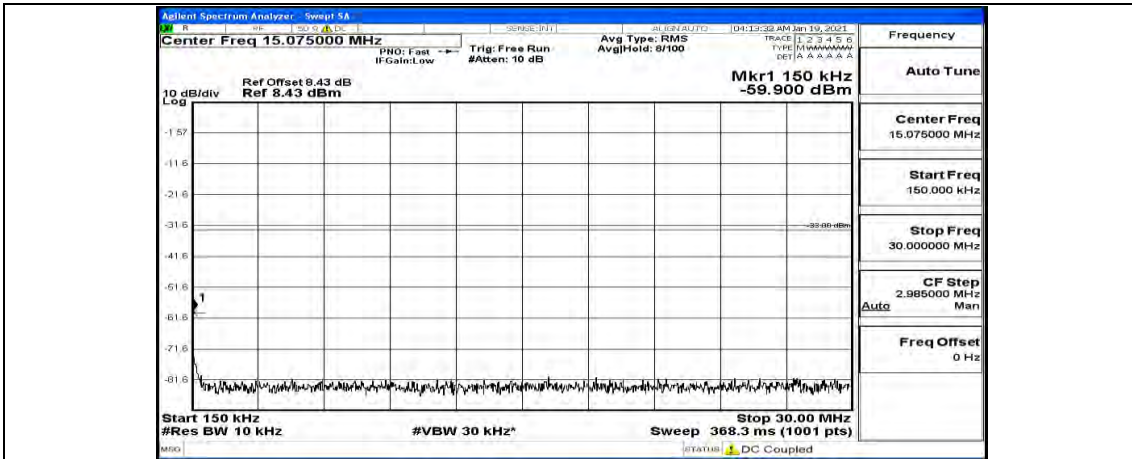

Channel Bandwidth: 10 MHz

Channel Bandwidth: 10 MHz_LCH_QPSK_1RB#49

Channel Bandwidth: 10 MHz_MCH_QPSK_1RB#0

Channel Bandwidth: 10 MHz_MCH_QPSK_1RB#24

Channel Bandwidth: 10 MHz_MCH_QPSK_1RB#49

Channel Bandwidth: 10 MHz_HCH_QPSK_1RB#0