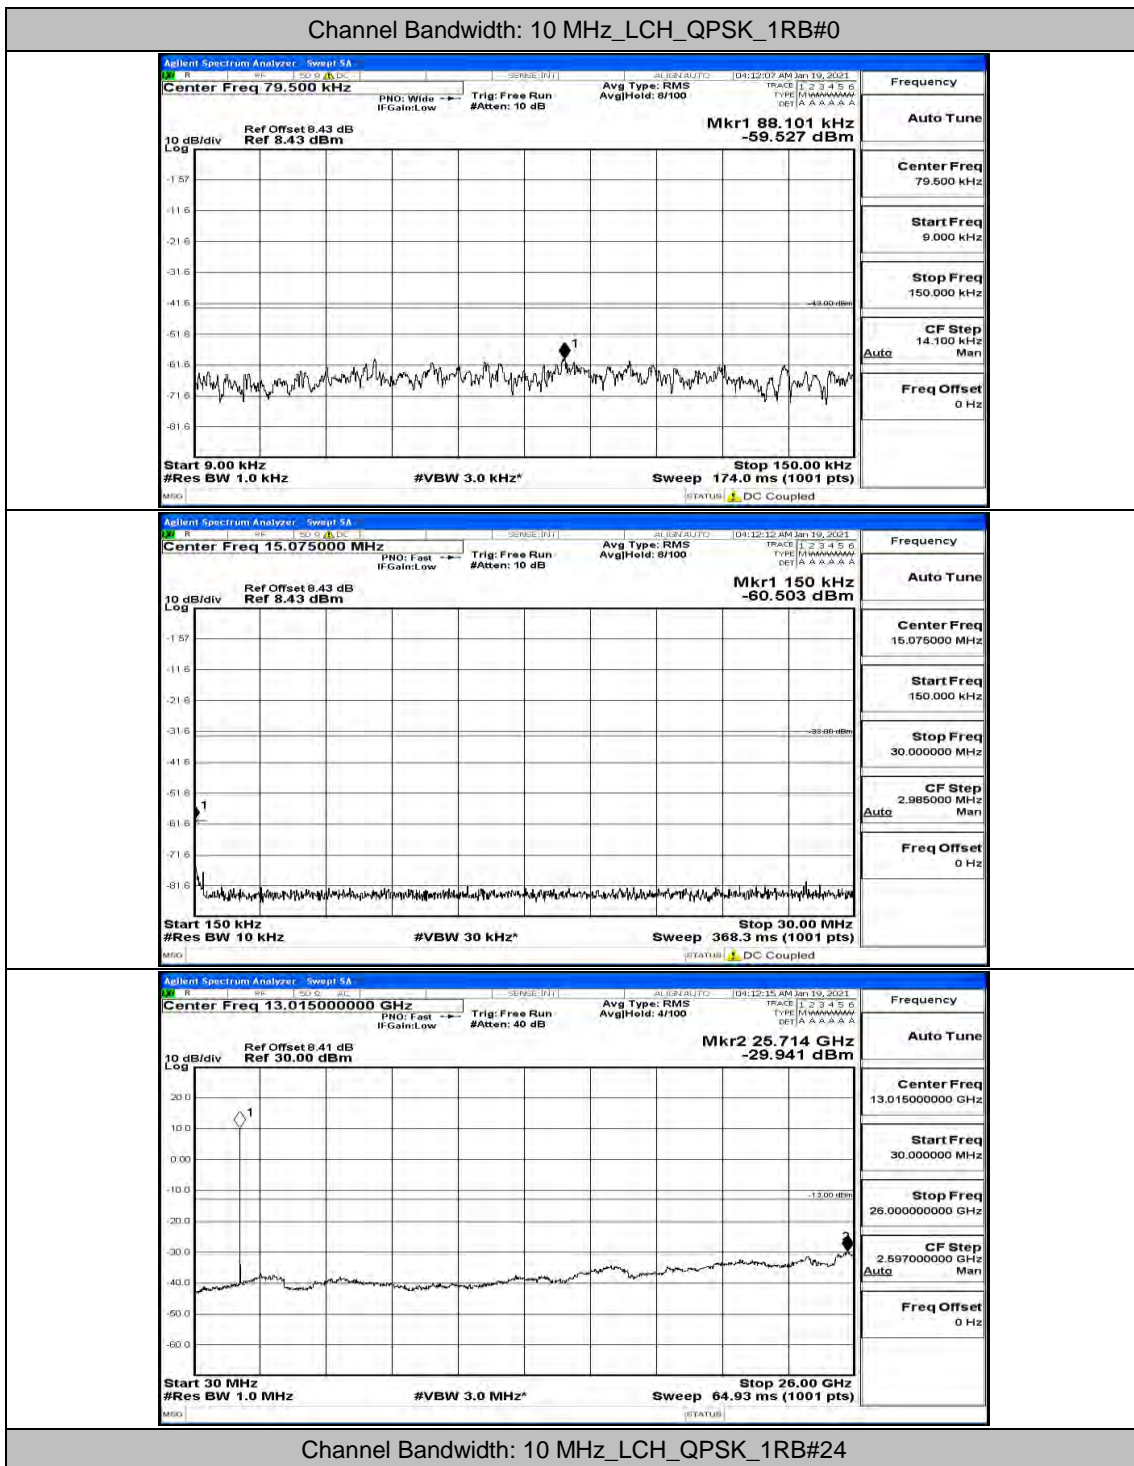

(Channel Bandwidth: 5 MHz)_MCH_16QAM_1RB#12

(Channel Bandwidth: 5 MHz)_MCH_16QAM_1RB#24

(Channel Bandwidth: 5 MHz)_HCH_16QAM_1RB#0

(Channel Bandwidth: 5 MHz)_HCH_16QAM_1RB#12

(Channel Bandwidth: 5 MHz)_HCH_16QAM_1RB#24

Channel Bandwidth: 10 MHz

Channel Bandwidth: 10 MHz_LCH_QPSK_1RB#49

Channel Bandwidth: 10 MHz_MCH_QPSK_1RB#0

Channel Bandwidth: 10 MHz_MCH_QPSK_1RB#24

Channel Bandwidth: 10 MHz_MCH_QPSK_1RB#49

Channel Bandwidth: 10 MHz_HCH_QPSK_1RB#0