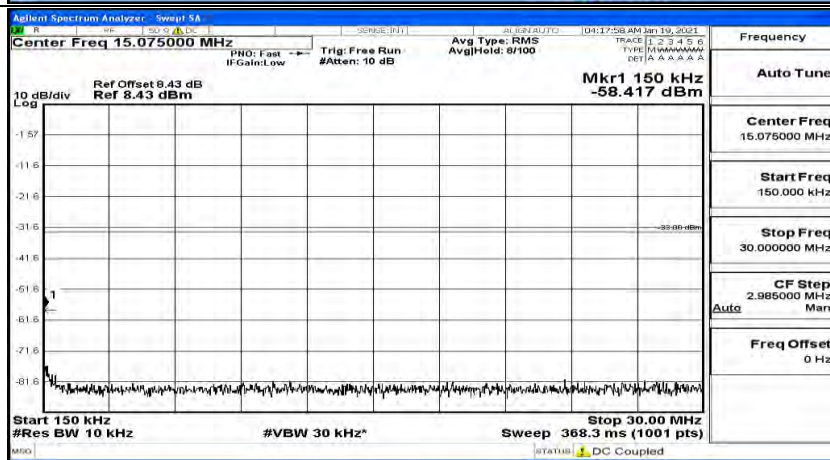

(Channel Bandwidth:15 MHz)_MCH_QPSK_1RB#74