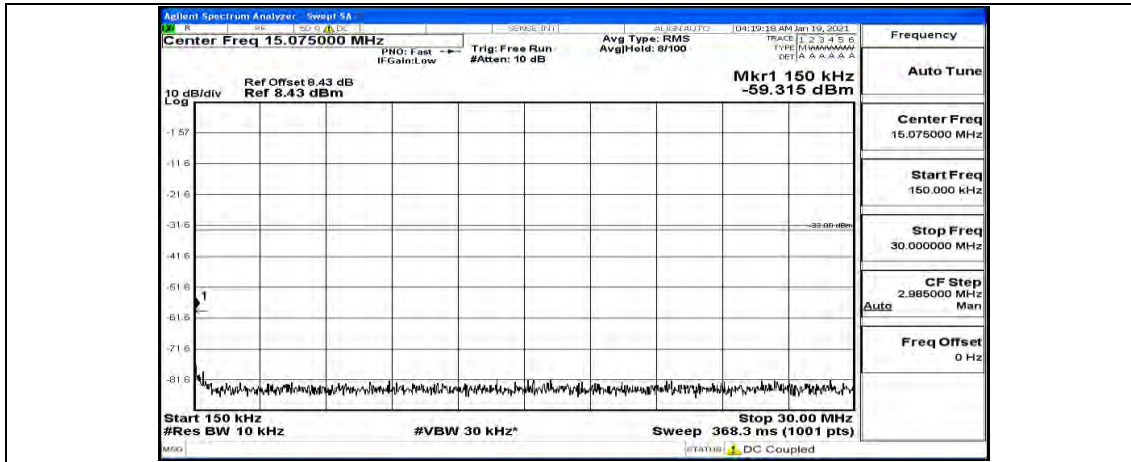

(Channel Bandwidth:15 MHz)_MCH_QPSK_1RB#37

(Channel Bandwidth:15 MHz)_MCH_QPSK_1RB#74

(Channel Bandwidth:15 MHz)_HCH_QPSK_1RB#0

(Channel Bandwidth:15 MHz)_HCH_QPSK_1RB#37

(Channel Bandwidth:15 MHz)_HCH_QPSK_1RB#74