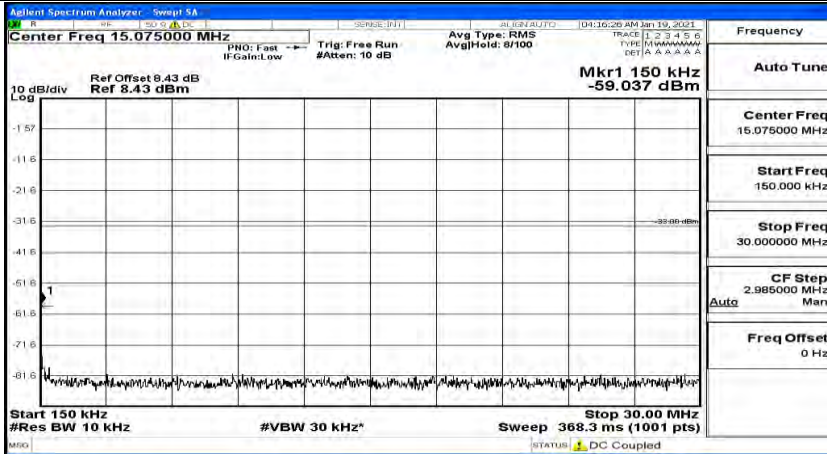

Channel Bandwidth: 10 MHz_HCH_16QAM_1RB#49

Channel Bandwidth: 15 MHz

(Channel Bandwidth:15 MHz)_LCH_QPSK_1RB#0

(Channel Bandwidth:15 MHz)_LCH_QPSK_1RB#37

(Channel Bandwidth:15 MHz)_LCH_QPSK_1RB#74

(Channel Bandwidth:15 MHz)_MCH_QPSK_1RB#0