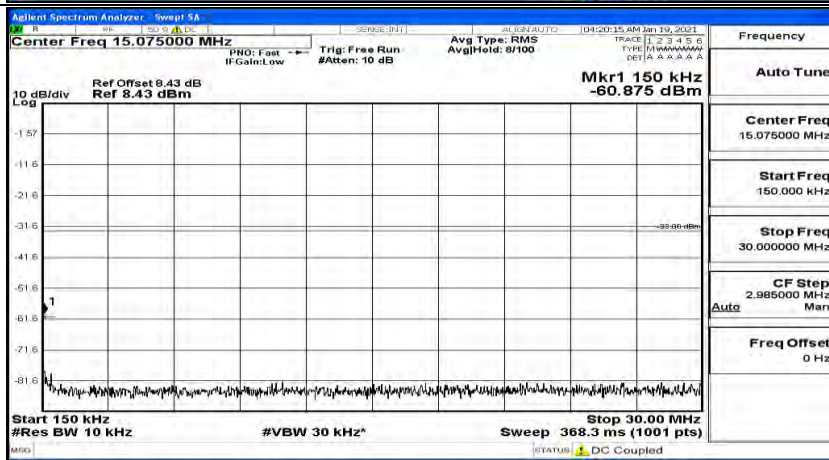

(Channel Bandwidth:15 MHz)_MCH_16QAM_1RB#74

(Channel Bandwidth:15 MHz)_HCH_16QAM_1RB#0

(Channel Bandwidth:15 MHz)_HCH_16QAM_1RB#37

(Channel Bandwidth:15 MHz)_HCH_16QAM_1RB#74

Channel Bandwidth: 20 MHz

(Channel Bandwidth:20 MHz)_LCH_QPSK_1RB#0