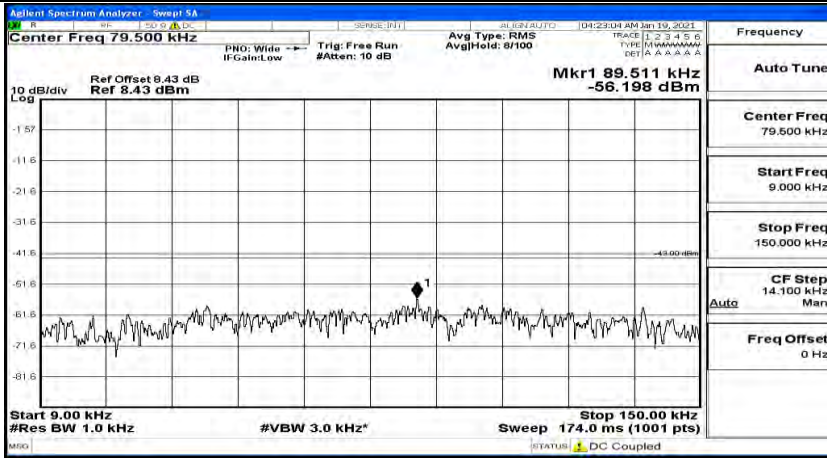

(Channel Bandwidth:20 MHz)_HCH_QPSK_1RB#99