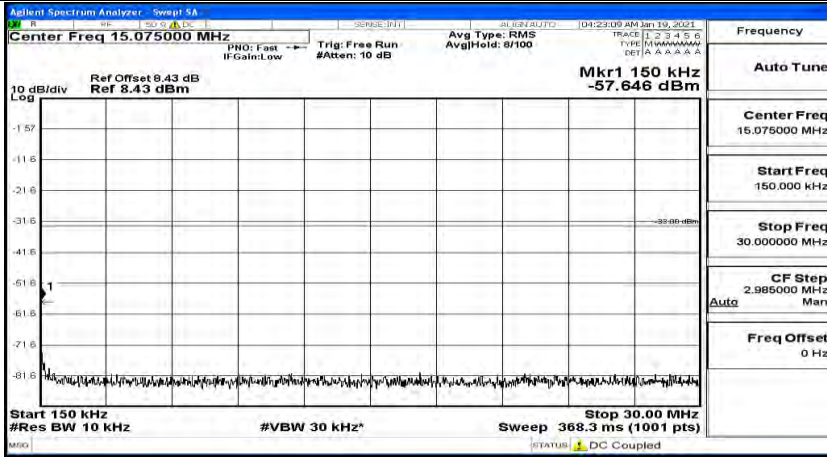

(Channel Bandwidth:20 MHz)_HCH_QPSK_1RB#99