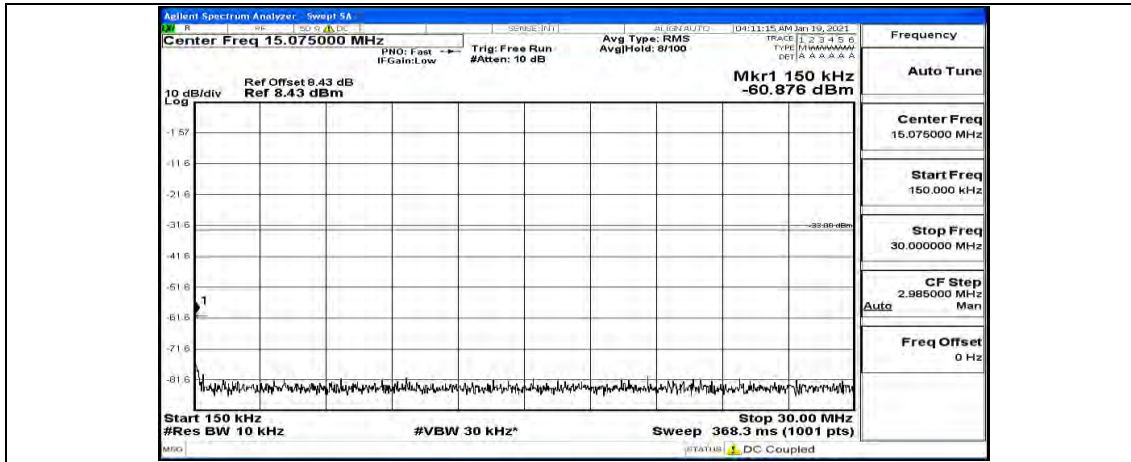

(Channel Bandwidth: 5 MHz)_MCH_QPSK_1RB#0

(Channel Bandwidth: 5 MHz) MCH_QPSK_1RB#12

(Channel Bandwidth: 5 MHz) MCH_QPSK_1RB#24

(Channel Bandwidth: 5 MHz)_HCH_QPSK_1RB#0

(Channel Bandwidth: 5 MHz)_HCH_QPSK_1RB#12

(Channel Bandwidth: 5 MHz)_HCH_QPSK_1RB#24

(Channel Bandwidth: 5 MHz)_LCH_16QAM_1RB#0

(Channel Bandwidth: 5 MHz)_LCH_16QAM_1RB#12

(Channel Bandwidth: 5 MHz) LCH_16QAM_1RB#24

(Channel Bandwidth: 5 MHz)_MCH_16QAM_1RB#0