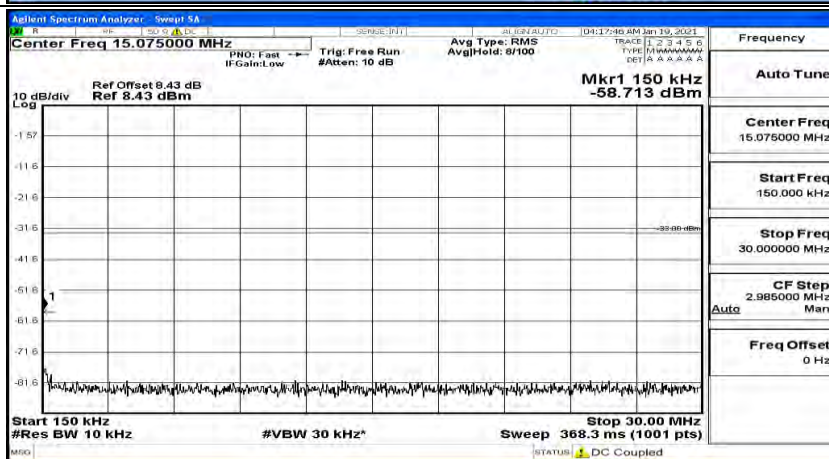

(Channel Bandwidth:15 MHz)_MCH_QPSK_1RB#37