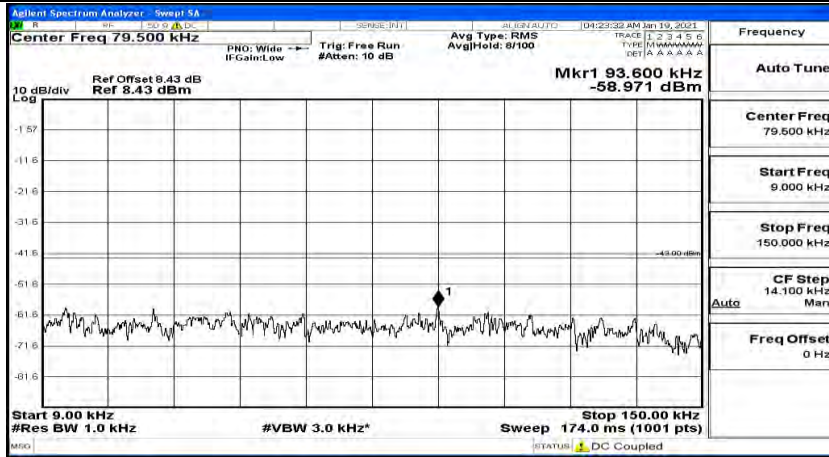

(Channel Bandwidth:20 MHz) LCH_16QAM_1RB#99

(Channel Bandwidth:20 MHz)_MCH_16QAM_1RB#0

(Channel Bandwidth:20 MHz)_MCH_16QAM_1RB#49

(Channel Bandwidth:20 MHz)_MCH_16QAM_1RB#99

(Channel Bandwidth:20 MHz)_HCH_16QAM_1RB#0