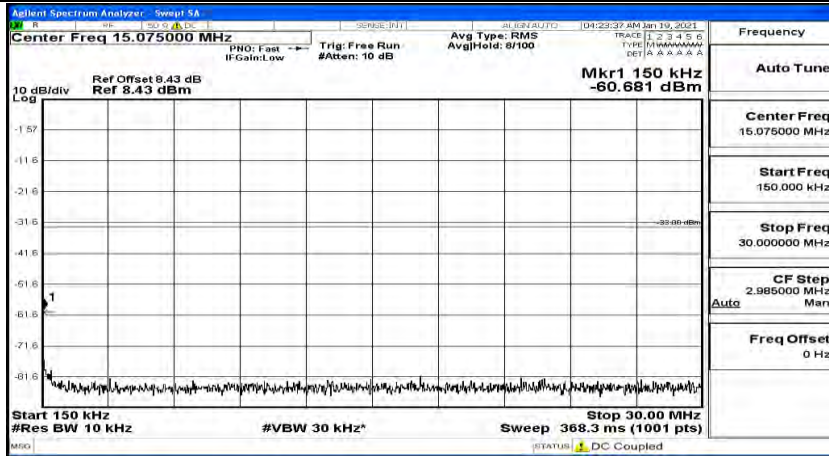

(Channel Bandwidth:20 MHz) LCH_16QAM_1RB#99

(Channel Bandwidth:20 MHz)_MCH_16QAM_1RB#0

(Channel Bandwidth:20 MHz)_MCH_16QAM_1RB#49

(Channel Bandwidth:20 MHz)_MCH_16QAM_1RB#99

(Channel Bandwidth:20 MHz)_HCH_16QAM_1RB#0