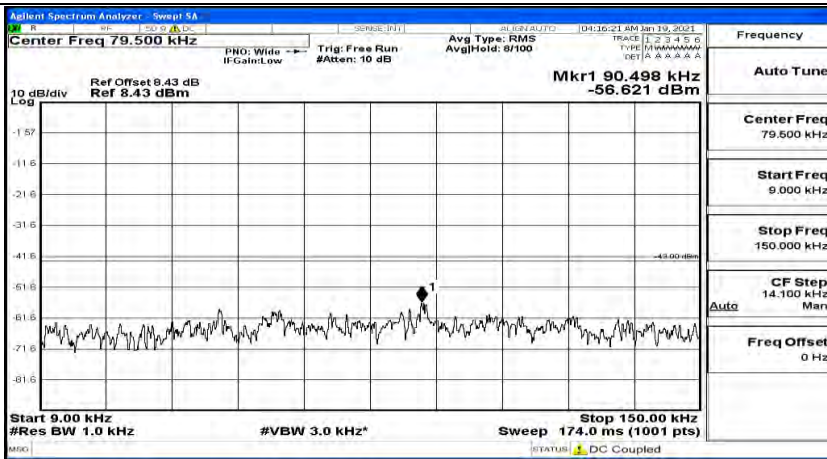

Channel Bandwidth: 10 MHz_HCH_16QAM_1RB#49

Channel Bandwidth: 15 MHz

(Channel Bandwidth:15 MHz)_LCH_QPSK_1RB#0

(Channel Bandwidth:15 MHz)_LCH_QPSK_1RB#37

(Channel Bandwidth:15 MHz)_LCH_QPSK_1RB#74

(Channel Bandwidth:15 MHz)_MCH_QPSK_1RB#0