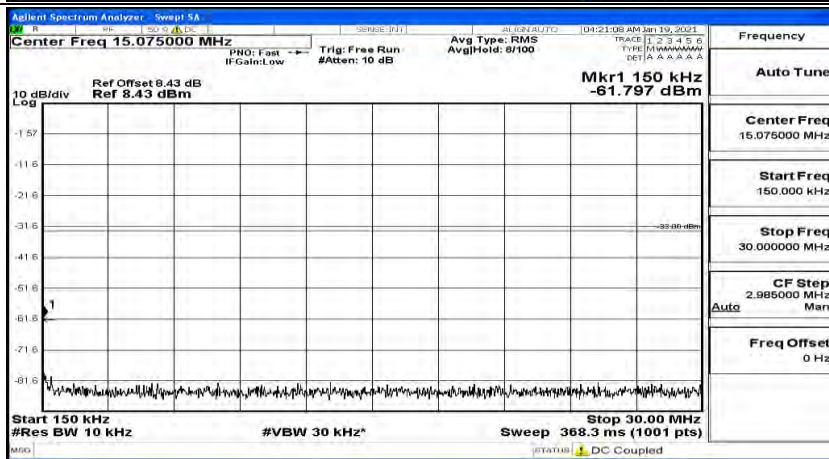

(Channel Bandwidth:20 MHz)_HCH_QPSK_1RB#0

(Channel Bandwidth:20 MHz)_HCH_QPSK_1RB#49

(Channel Bandwidth:20 MHz)_HCH_QPSK_1RB#99

(Channel Bandwidth:20 MHz)_LCH_16QAM_1RB#0

(Channel Bandwidth:20 MHz) LCH_16QAM_1RB#49