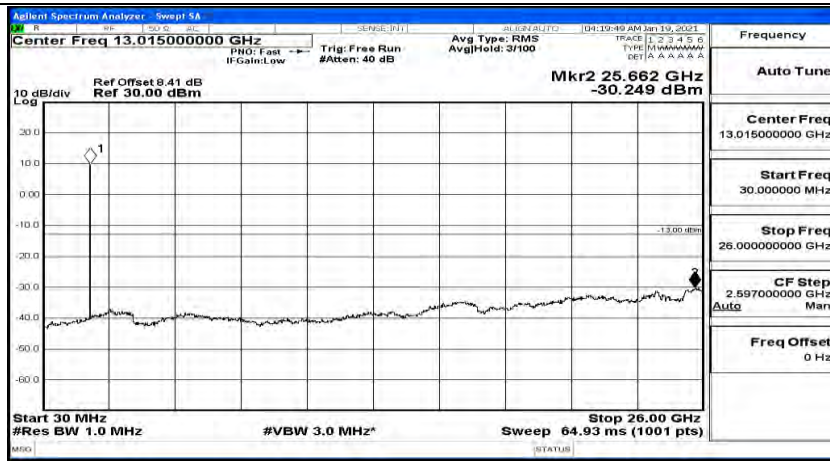

(Channel Bandwidth:15 MHz)_MCH_16QAM_1RB#74

(Channel Bandwidth:15 MHz)_HCH_16QAM_1RB#0

(Channel Bandwidth:15 MHz)_HCH_16QAM_1RB#37

(Channel Bandwidth:15 MHz)_HCH_16QAM_1RB#74

Channel Bandwidth: 20 MHz

(Channel Bandwidth:20 MHz)_LCH_QPSK_1RB#0