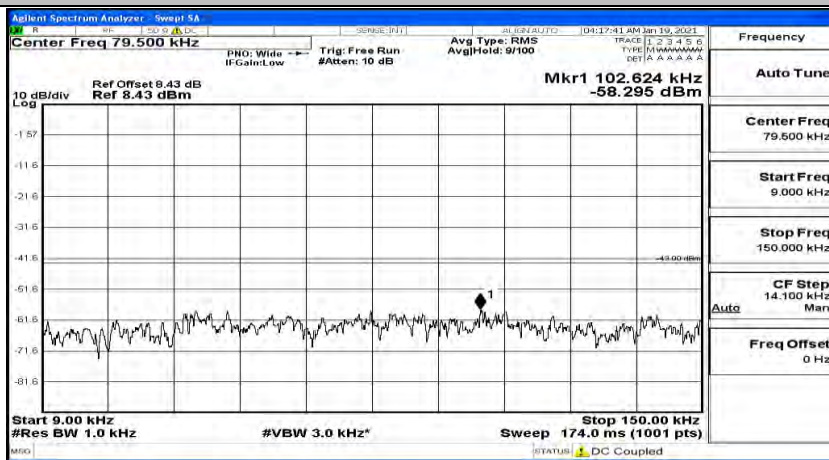

(Channel Bandwidth:15 MHz)_MCH_QPSK_1RB#37