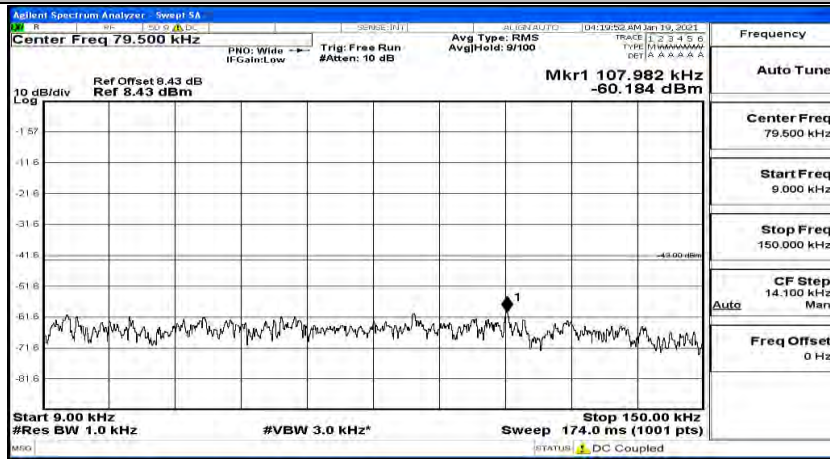

(Channel Bandwidth:15 MHz)_MCH_16QAM_1RB#74

(Channel Bandwidth:15 MHz)_HCH_16QAM_1RB#0

(Channel Bandwidth:15 MHz)_HCH_16QAM_1RB#37

(Channel Bandwidth:15 MHz)_HCH_16QAM_1RB#74

Channel Bandwidth: 20 MHz

(Channel Bandwidth:20 MHz)_LCH_QPSK_1RB#0