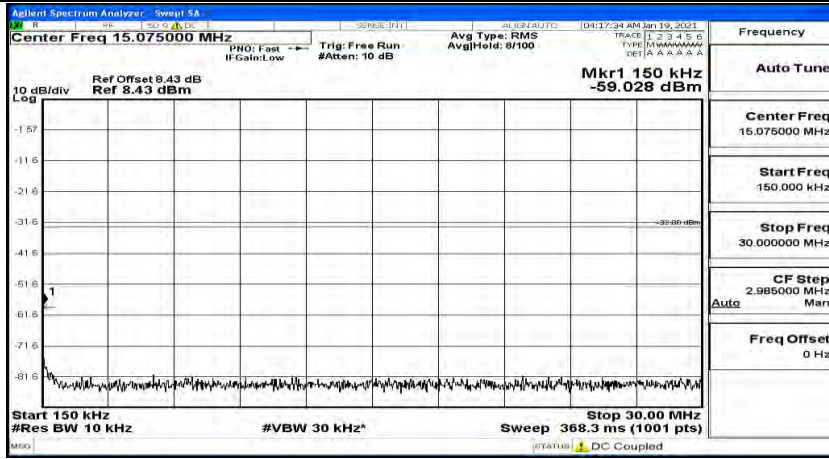

Channel Bandwidth: 10 MHz_HCH_16QAM_1RB#49

Channel Bandwidth: 15 MHz

(Channel Bandwidth:15 MHz)_LCH_QPSK_1RB#0

(Channel Bandwidth:15 MHz)_LCH_QPSK_1RB#37

(Channel Bandwidth:15 MHz)_LCH_QPSK_1RB#74

(Channel Bandwidth:15 MHz)_MCH_QPSK_1RB#0