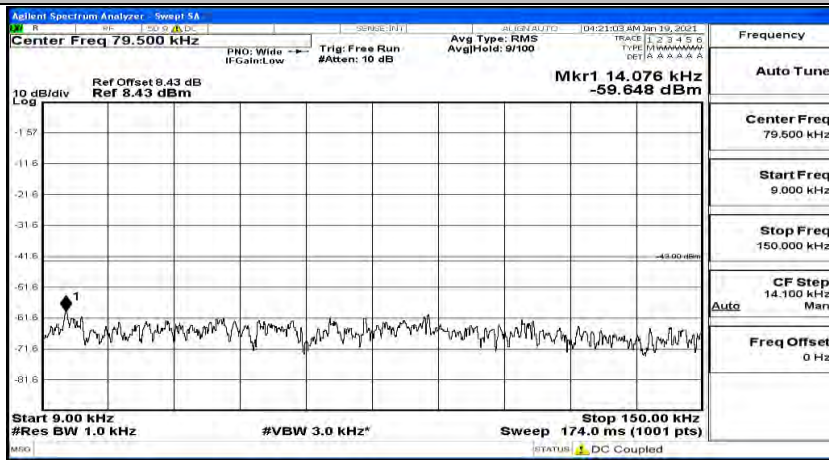

(Channel Bandwidth:20 MHz)_HCH_QPSK_1RB#0

(Channel Bandwidth:20 MHz)_HCH_QPSK_1RB#49

(Channel Bandwidth:20 MHz)_HCH_QPSK_1RB#99

(Channel Bandwidth:20 MHz)_LCH_16QAM_1RB#0

(Channel Bandwidth:20 MHz) LCH_16QAM_1RB#49