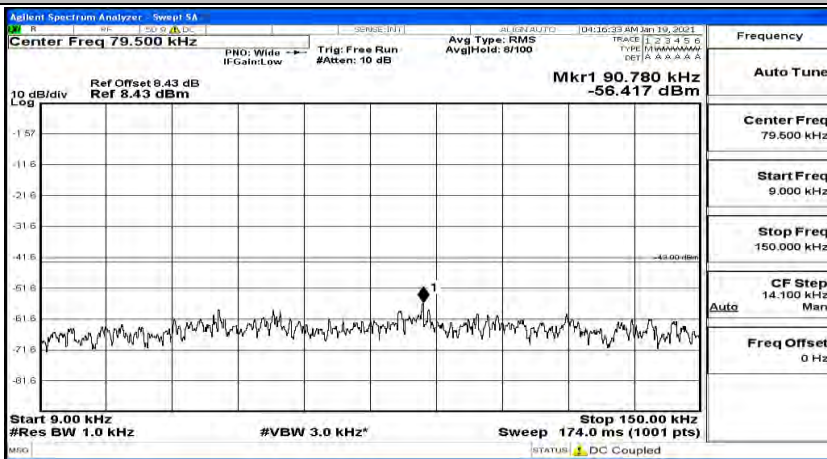

Channel Bandwidth: 10 MHz_HCH_16QAM_1RB#49

Channel Bandwidth: 15 MHz

(Channel Bandwidth:15 MHz)_LCH_QPSK_1RB#0

(Channel Bandwidth:15 MHz)_LCH_QPSK_1RB#37

(Channel Bandwidth:15 MHz)_LCH_QPSK_1RB#74

(Channel Bandwidth:15 MHz)_MCH_QPSK_1RB#0