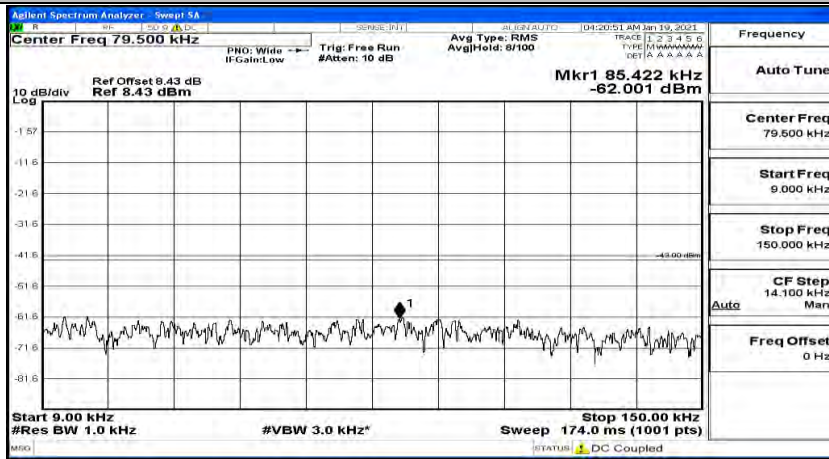

(Channel Bandwidth:20 MHz)_HCH_QPSK_1RB#0

(Channel Bandwidth:20 MHz)_HCH_QPSK_1RB#49

(Channel Bandwidth:20 MHz)_HCH_QPSK_1RB#99

(Channel Bandwidth:20 MHz)_LCH_16QAM_1RB#0

(Channel Bandwidth:20 MHz) LCH_16QAM_1RB#49