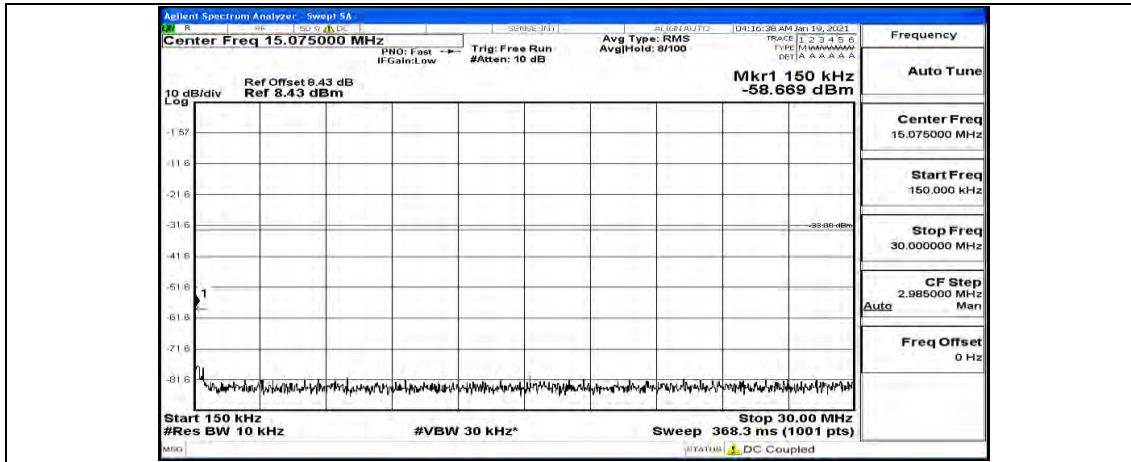

Channel Bandwidth: 10 MHz_HCH_16QAM_1RB#49

Channel Bandwidth: 15 MHz

(Channel Bandwidth:15 MHz)_LCH_QPSK_1RB#0

(Channel Bandwidth:15 MHz)_LCH_QPSK_1RB#37

(Channel Bandwidth:15 MHz)_LCH_QPSK_1RB#74

(Channel Bandwidth:15 MHz)_MCH_QPSK_1RB#0