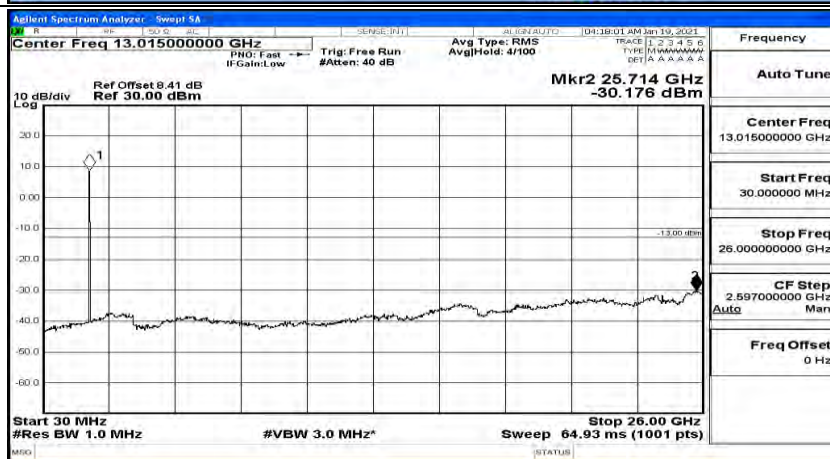

(Channel Bandwidth:15 MHz)_MCH_QPSK_1RB#74