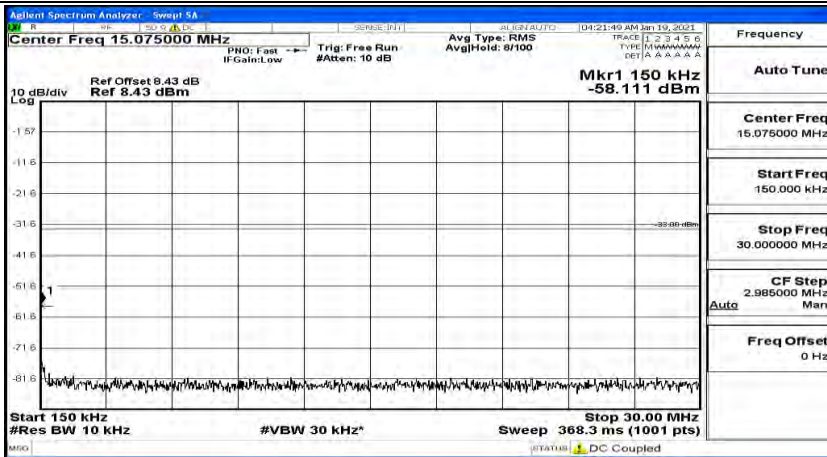

(Channel Bandwidth:20 MHz)_LCH_QPSK_1RB#49

(Channel Bandwidth:20 MHz)_LCH_QPSK_1RB#99

(Channel Bandwidth:20 MHz)_MCH_QPSK_1RB#0

(Channel Bandwidth:20 MHz)_MCH_QPSK_1RB#49

(Channel Bandwidth:20 MHz)_MCH_QPSK_1RB#99