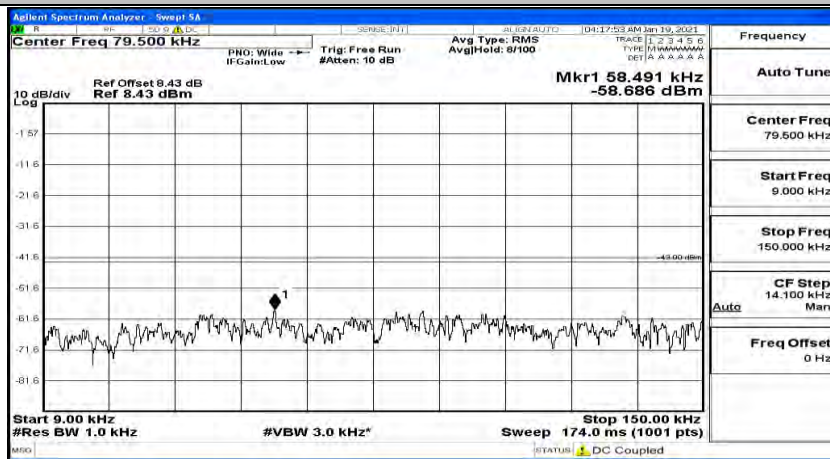

(Channel Bandwidth:15 MHz)_MCH_QPSK_1RB#74