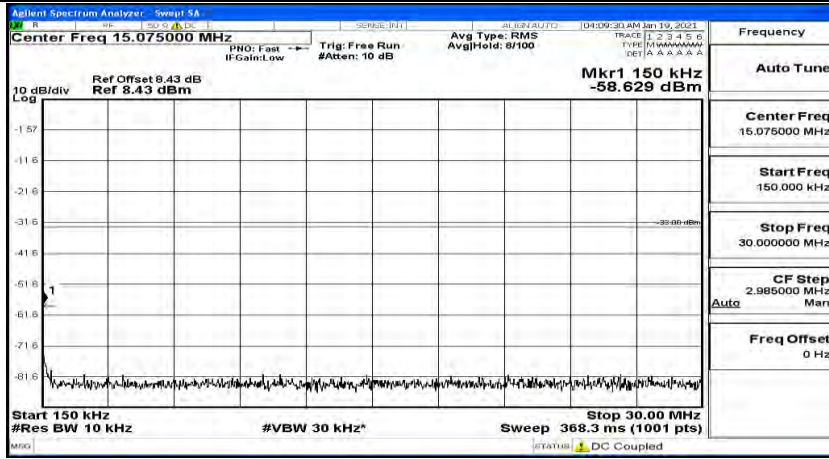

(Channel Bandwidth: 5 MHz)_MCH_QPSK_1RB#0

(Channel Bandwidth: 5 MHz) MCH_QPSK_1RB#12

(Channel Bandwidth: 5 MHz) MCH_QPSK_1RB#24

(Channel Bandwidth: 5 MHz)_HCH_QPSK_1RB#0

(Channel Bandwidth: 5 MHz)_HCH_QPSK_1RB#12

(Channel Bandwidth: 5 MHz)_HCH_QPSK_1RB#24

(Channel Bandwidth: 5 MHz)_LCH_16QAM_1RB#0

(Channel Bandwidth: 5 MHz)_LCH_16QAM_1RB#12

(Channel Bandwidth: 5 MHz) LCH_16QAM_1RB#24

(Channel Bandwidth: 5 MHz)_MCH_16QAM_1RB#0