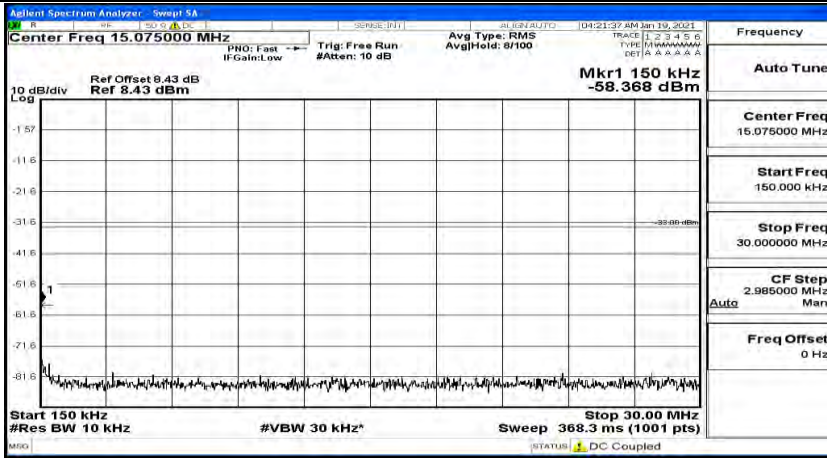

(Channel Bandwidth:20 MHz)_LCH_QPSK_1RB#49

(Channel Bandwidth:20 MHz)_LCH_QPSK_1RB#99

(Channel Bandwidth:20 MHz)_MCH_QPSK_1RB#0

(Channel Bandwidth:20 MHz)_MCH_QPSK_1RB#49

(Channel Bandwidth:20 MHz)_MCH_QPSK_1RB#99