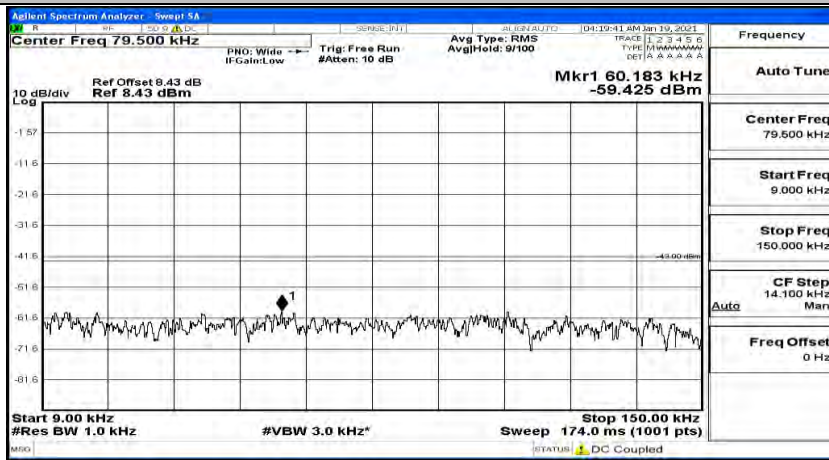

(Channel Bandwidth:15 MHz)_MCH_16QAM_1RB#74

(Channel Bandwidth:15 MHz)_HCH_16QAM_1RB#0

(Channel Bandwidth:15 MHz)_HCH_16QAM_1RB#37

(Channel Bandwidth:15 MHz)_HCH_16QAM_1RB#74

Channel Bandwidth: 20 MHz

(Channel Bandwidth:20 MHz)_LCH_QPSK_1RB#0