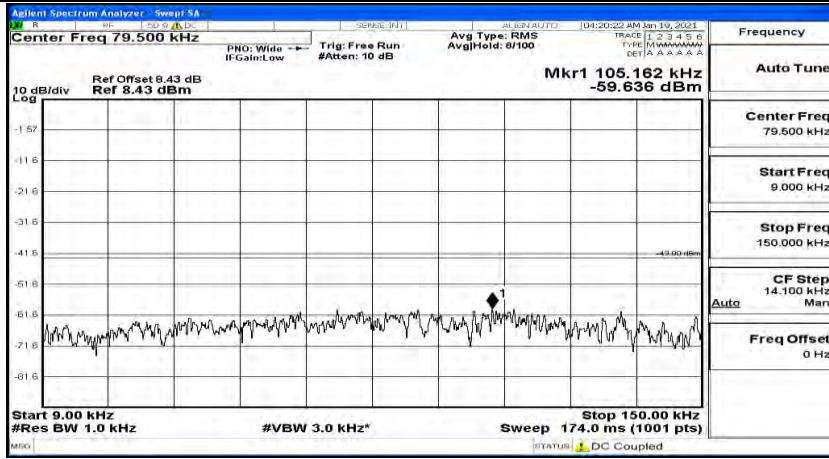

(Channel Bandwidth:20 MHz)_LCH_QPSK_1RB#49