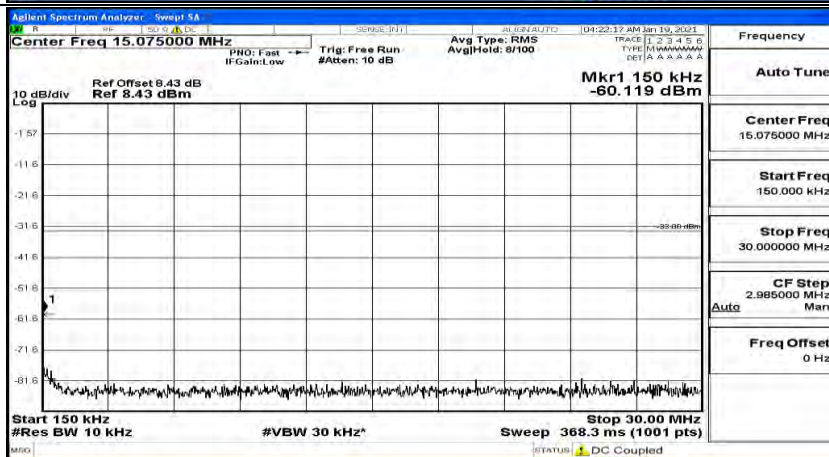

(Channel Bandwidth:20 MHz)_MCH_16QAM_1RB#0

(Channel Bandwidth:20 MHz)_MCH_16QAM_1RB#49