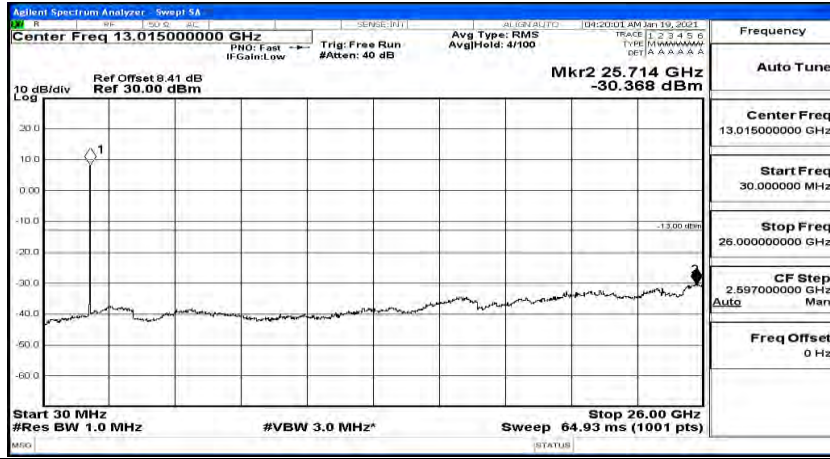

(Channel Bandwidth:15 MHz)_MCH_16QAM_1RB#74

(Channel Bandwidth:15 MHz)_HCH_16QAM_1RB#0

(Channel Bandwidth:15 MHz)_HCH_16QAM_1RB#37

(Channel Bandwidth:15 MHz)_HCH_16QAM_1RB#74

Channel Bandwidth: 20 MHz

(Channel Bandwidth:20 MHz)_LCH_QPSK_1RB#0