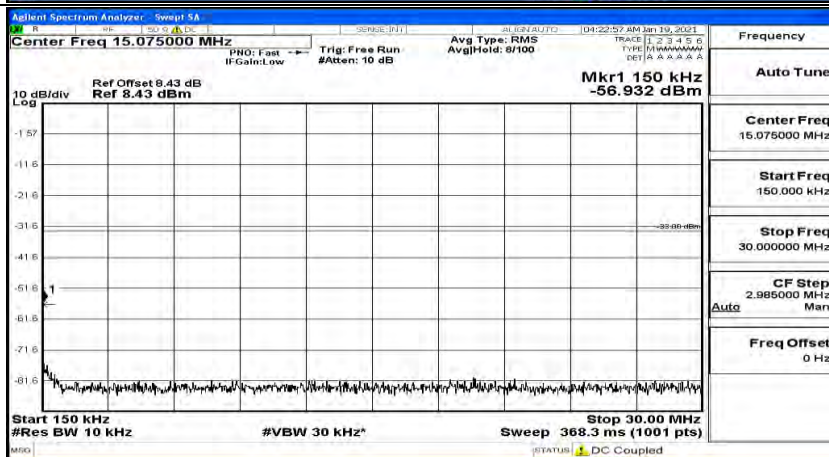

(Channel Bandwidth:20 MHz)_HCH_QPSK_1RB#0

(Channel Bandwidth:20 MHz)_HCH_QPSK_1RB#49