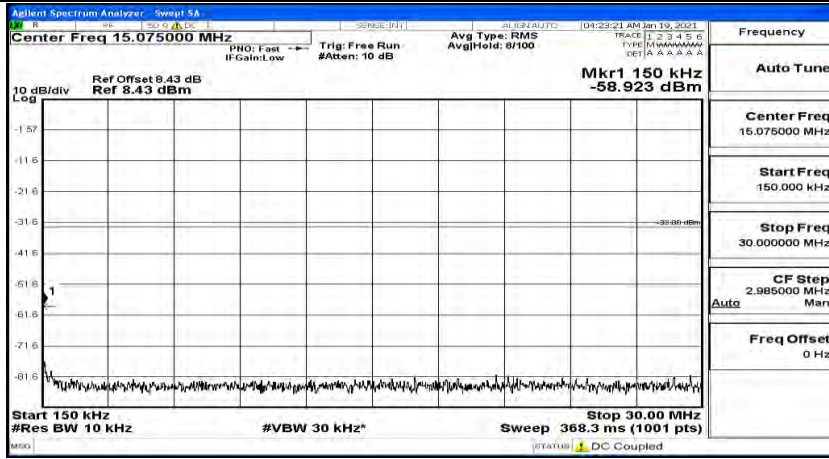

(Channel Bandwidth:20 MHz)_HCH_QPSK_1RB#0

(Channel Bandwidth:20 MHz)_HCH_QPSK_1RB#49

(Channel Bandwidth:20 MHz)_HCH_QPSK_1RB#99

(Channel Bandwidth:20 MHz)_LCH_16QAM_1RB#0

(Channel Bandwidth:20 MHz) LCH_16QAM_1RB#49