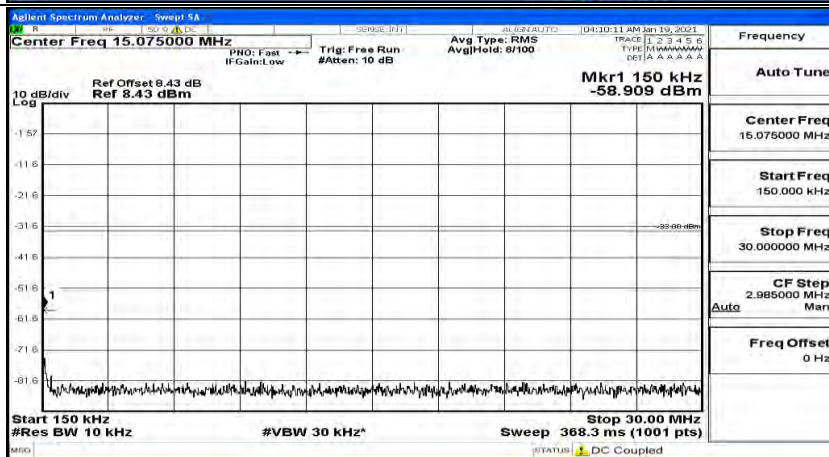

(Channel Bandwidth: 5 MHz)_HCH_QPSK_1RB#24

(Channel Bandwidth: 5 MHz)_LCH_16QAM_1RB#0

(Channel Bandwidth: 5 MHz)_LCH_16QAM_1RB#12

(Channel Bandwidth: 5 MHz) LCH_16QAM_1RB#24

(Channel Bandwidth: 5 MHz)_MCH_16QAM_1RB#0