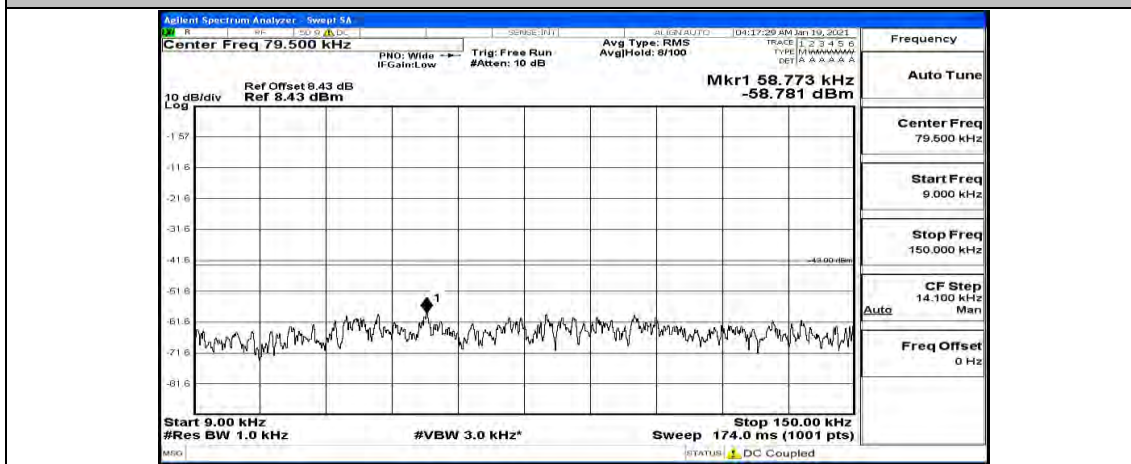

Channel Bandwidth: 10 MHz_HCH_16QAM_1RB#49

Channel Bandwidth: 15 MHz

(Channel Bandwidth:15 MHz)_LCH_QPSK_1RB#0

(Channel Bandwidth:15 MHz)_LCH_QPSK_1RB#37

(Channel Bandwidth:15 MHz)_LCH_QPSK_1RB#74

(Channel Bandwidth:15 MHz)_MCH_QPSK_1RB#0