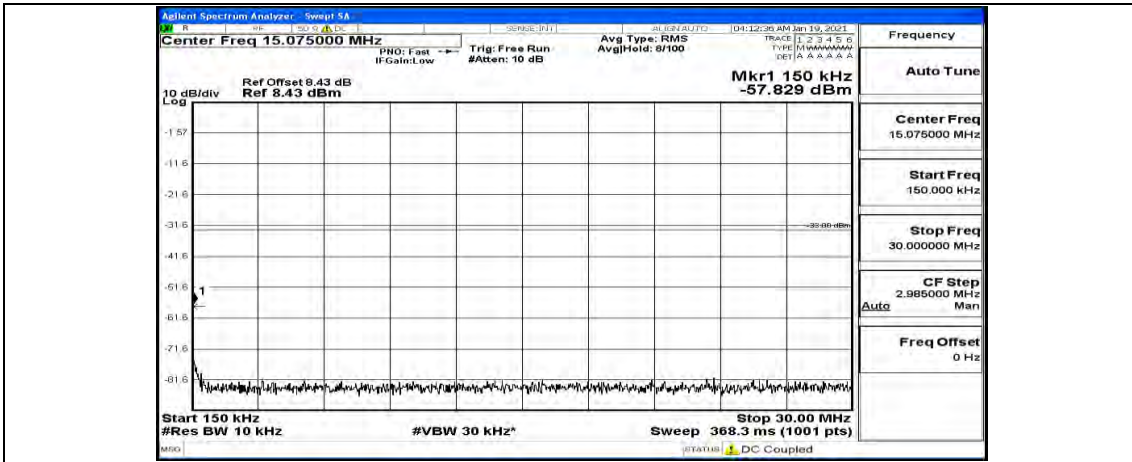

Channel Bandwidth: 10 MHz_MCH_QPSK_1RB#0