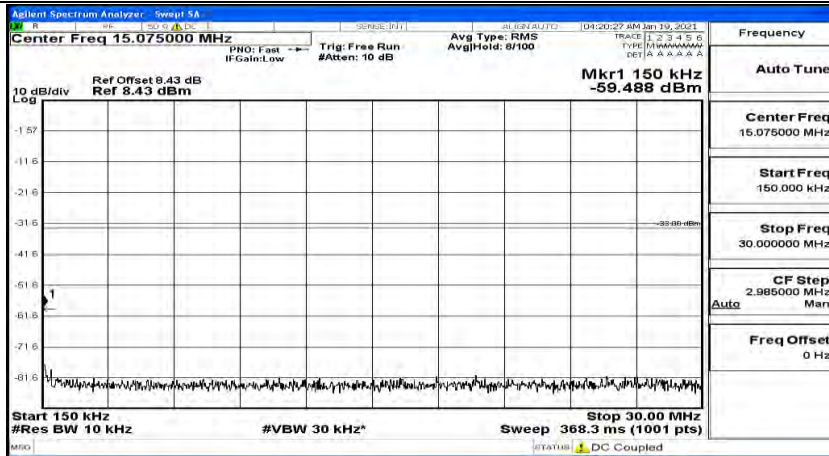

(Channel Bandwidth:20 MHz)_LCH_QPSK_1RB#99