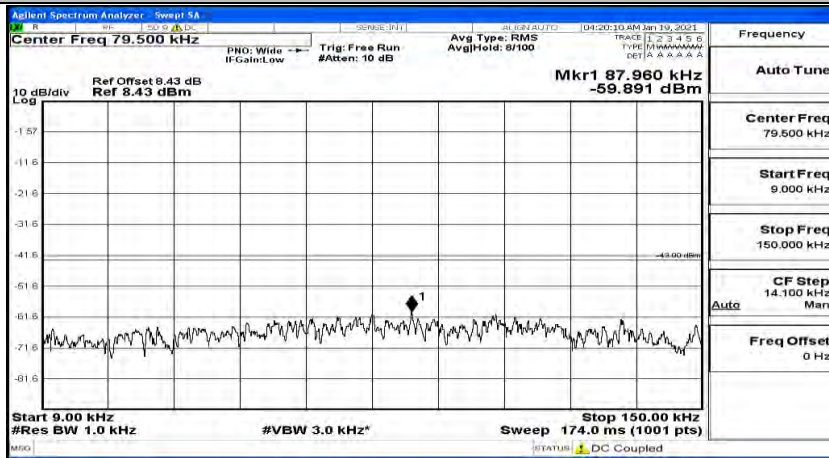

(Channel Bandwidth:15 MHz)_MCH_16QAM_1RB#74

(Channel Bandwidth:15 MHz)_HCH_16QAM_1RB#0

(Channel Bandwidth:15 MHz)_HCH_16QAM_1RB#37

(Channel Bandwidth:15 MHz)_HCH_16QAM_1RB#74

Channel Bandwidth: 20 MHz

(Channel Bandwidth:20 MHz)_LCH_QPSK_1RB#0