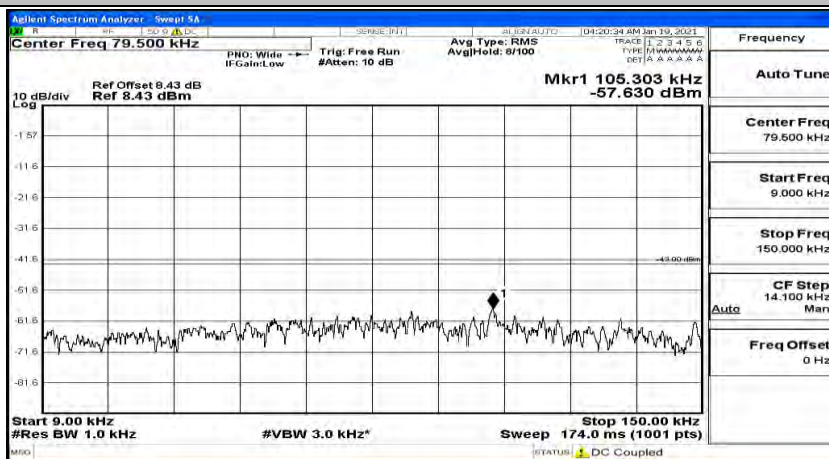

(Channel Bandwidth:20 MHz)_LCH_QPSK_1RB#99