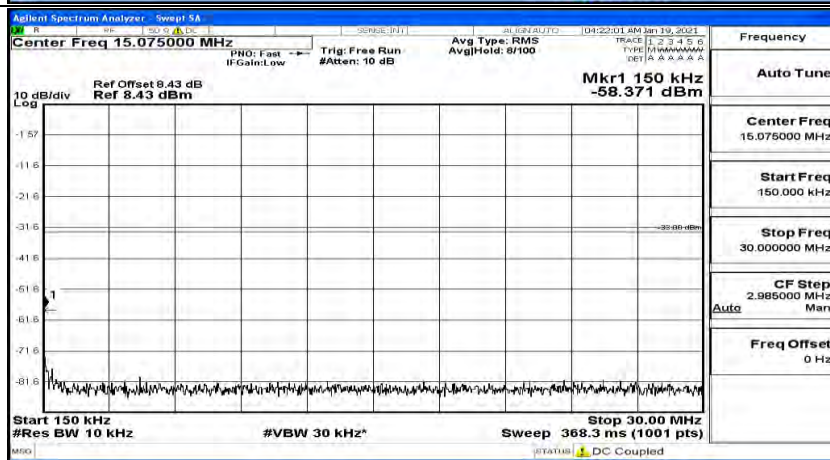

(Channel Bandwidth:20 MHz)_LCH_QPSK_1RB#49

(Channel Bandwidth:20 MHz)_LCH_QPSK_1RB#99

(Channel Bandwidth:20 MHz)_MCH_QPSK_1RB#0

(Channel Bandwidth:20 MHz)_MCH_QPSK_1RB#49

(Channel Bandwidth:20 MHz)_MCH_QPSK_1RB#99