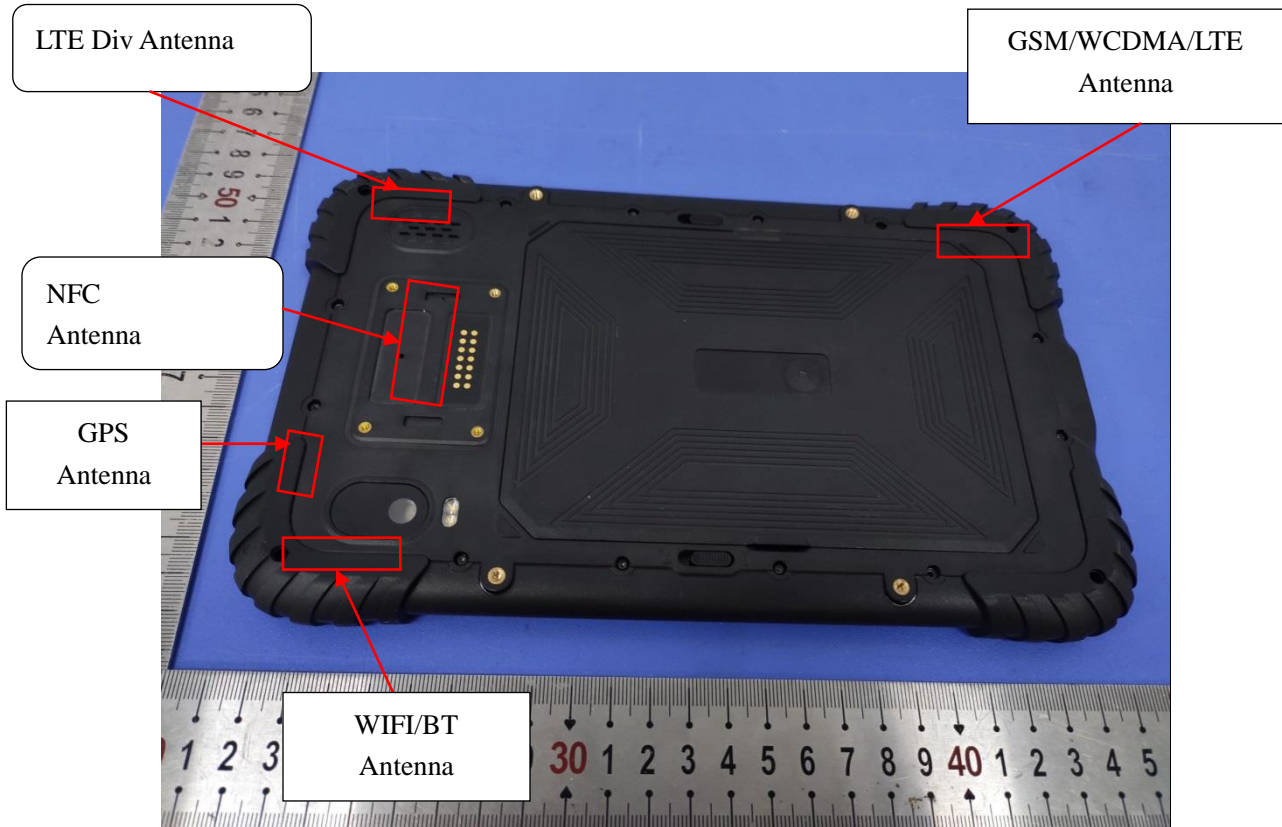

## TEST SETUP PHOTOGRAPH OF SAR

**0mm body-worn Back Side Setup Photo (hotspot)**

**0mm body-worn Left Side Setup Photo (hotspot)**

**0mm body-worn Top Side Setup Photo (hotspot)**

**0mm body-worn Right Side Setup Photo (hotspot)**

**0mm body-worn Bottom Side Setup Photo (hotspot)**

# AT PHOTOGRAPHS

Fig.1

Fig. 2