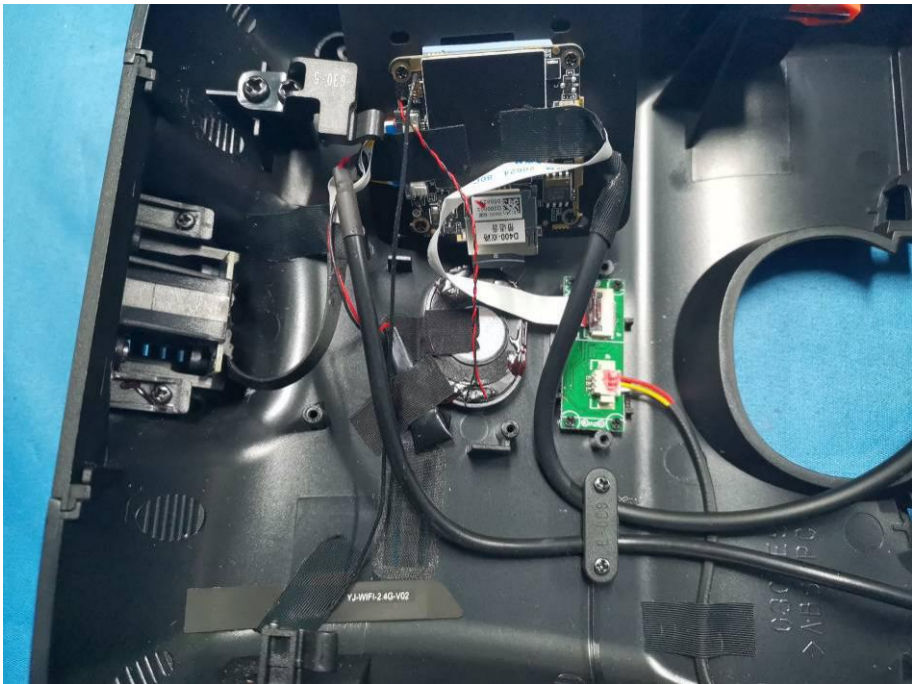

FCC ID: 2AYK8-DX1

RF CHIP: Model : RTL8188FTV Manufacturer: Realtek