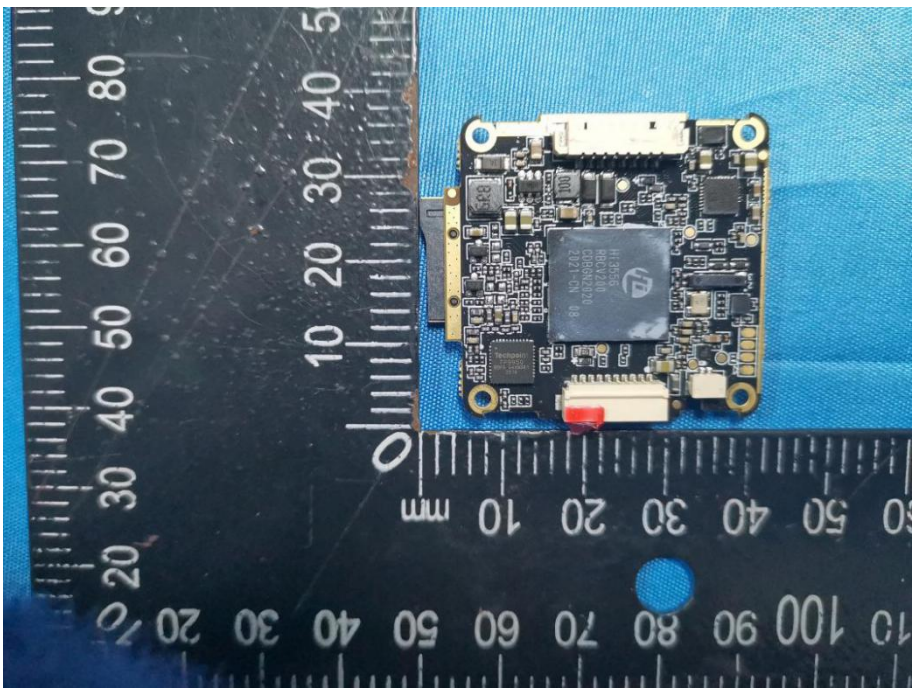

FCC ID: 2AYK8-DX1

RF CHIP: Model : RTL8188FTV Manufacturer: Realtek