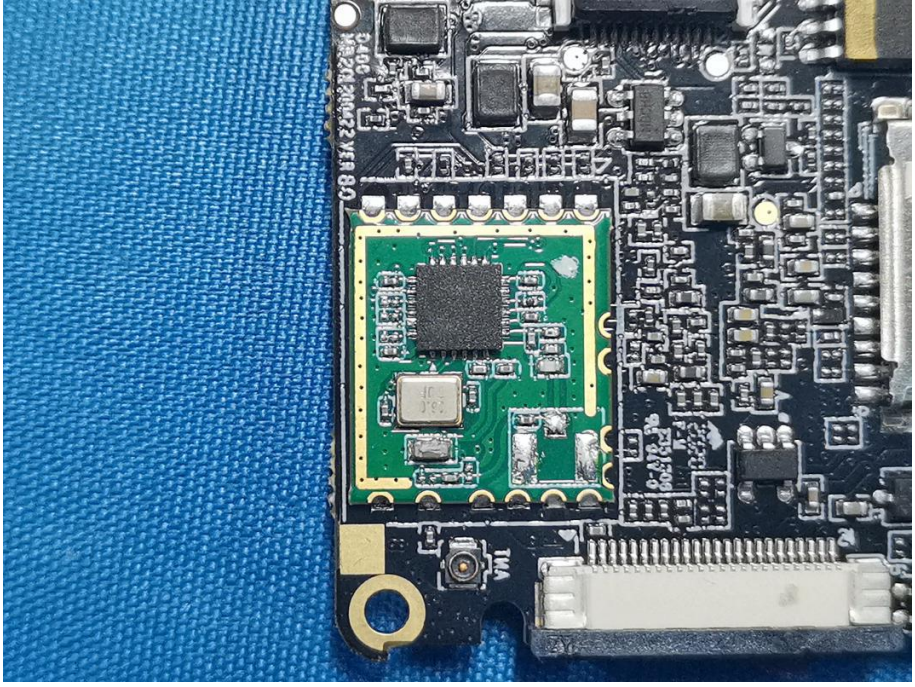

FCC ID: 2AYK8-DX1

RF CHIP: Model : RTL8188FTV Manufacturer: Realtek