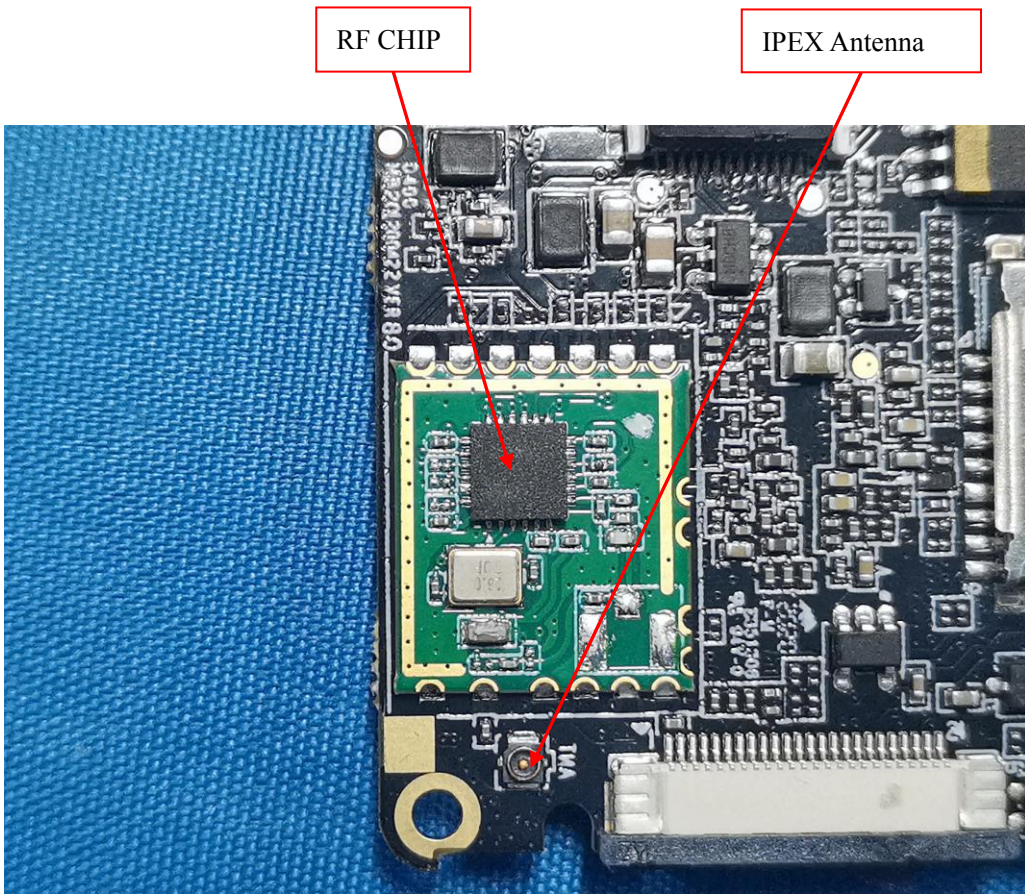

FCC ID: 2AYK8-DX1

RF CHIP: Model : RTL8188FTV Manufacturer: Realtek