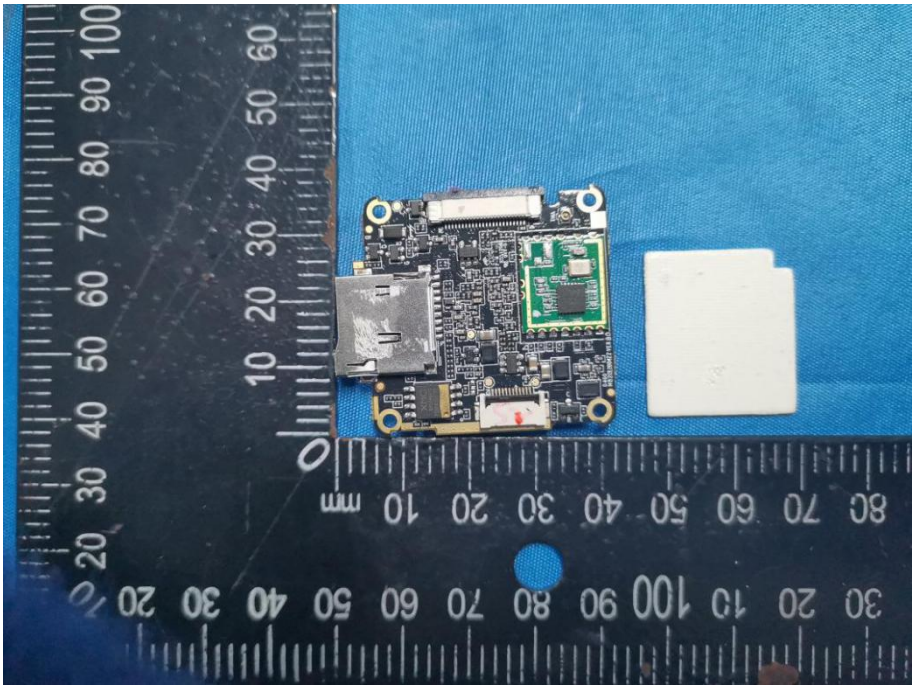

FCC ID: 2AYK8-DX1

RF CHIP: Model : RTL8188FTV Manufacturer: Realtek