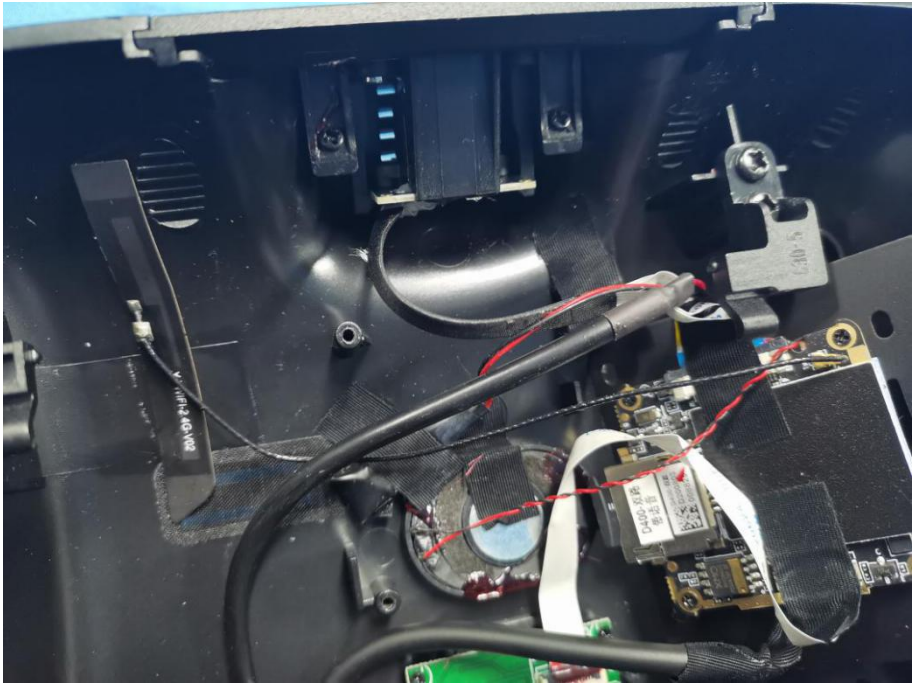

FCC ID: 2AYK8-DX1

RF CHIP: Model : RTL8188FTV Manufacturer: Realtek