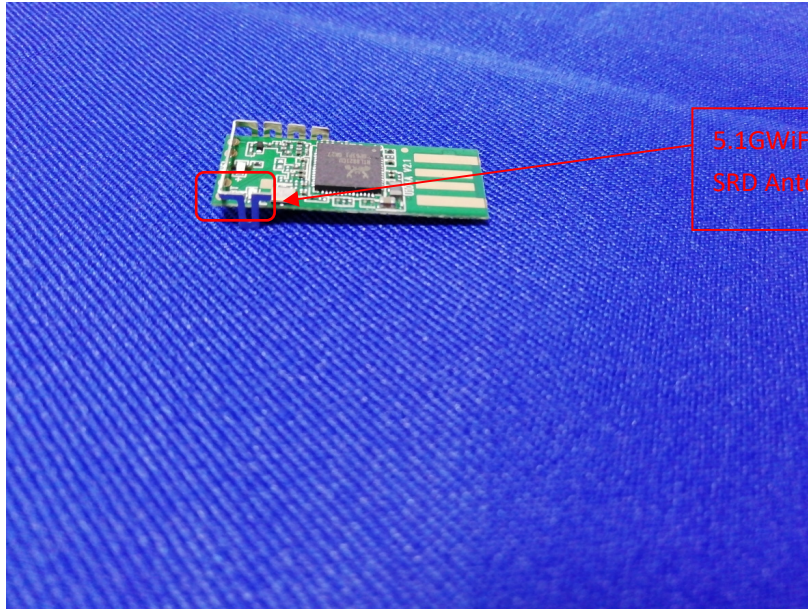

Test Model No.: AJ-4510AC

2.4GWiFi Antenna

5.1GWifi&5.8G
SRD Antenna