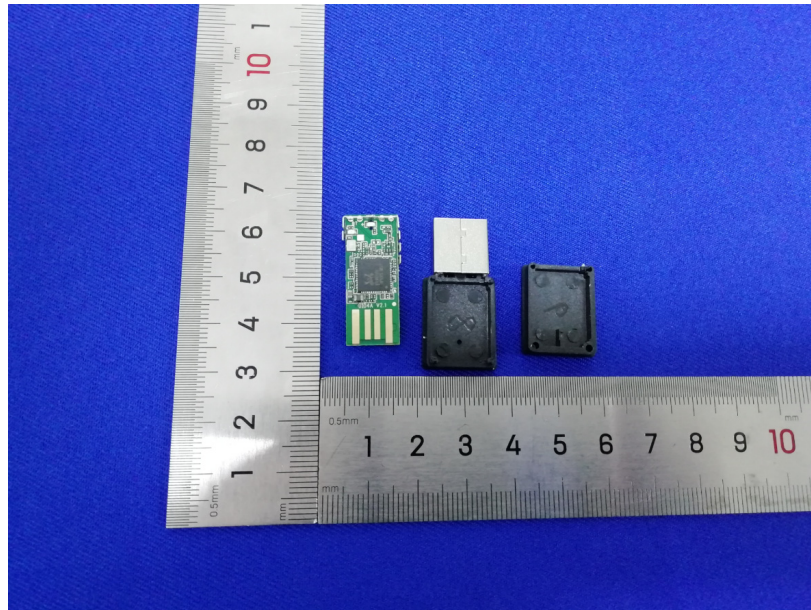

Test Model No.: AJ-4510AC

2.4GWiFi Antenna

5.1GWifi&5.8G
SRD Antenna