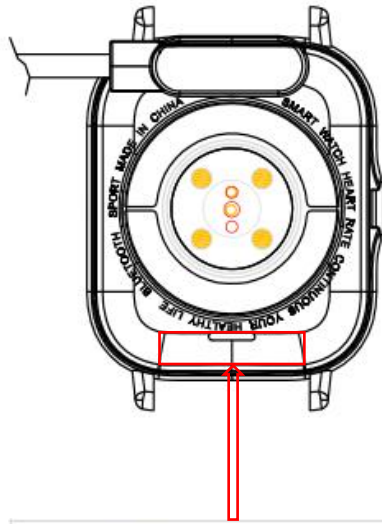

Label Position

Smart-Watch
Mode:Lotus-S13
FCC-ID:2AYJP-LOTUSS13