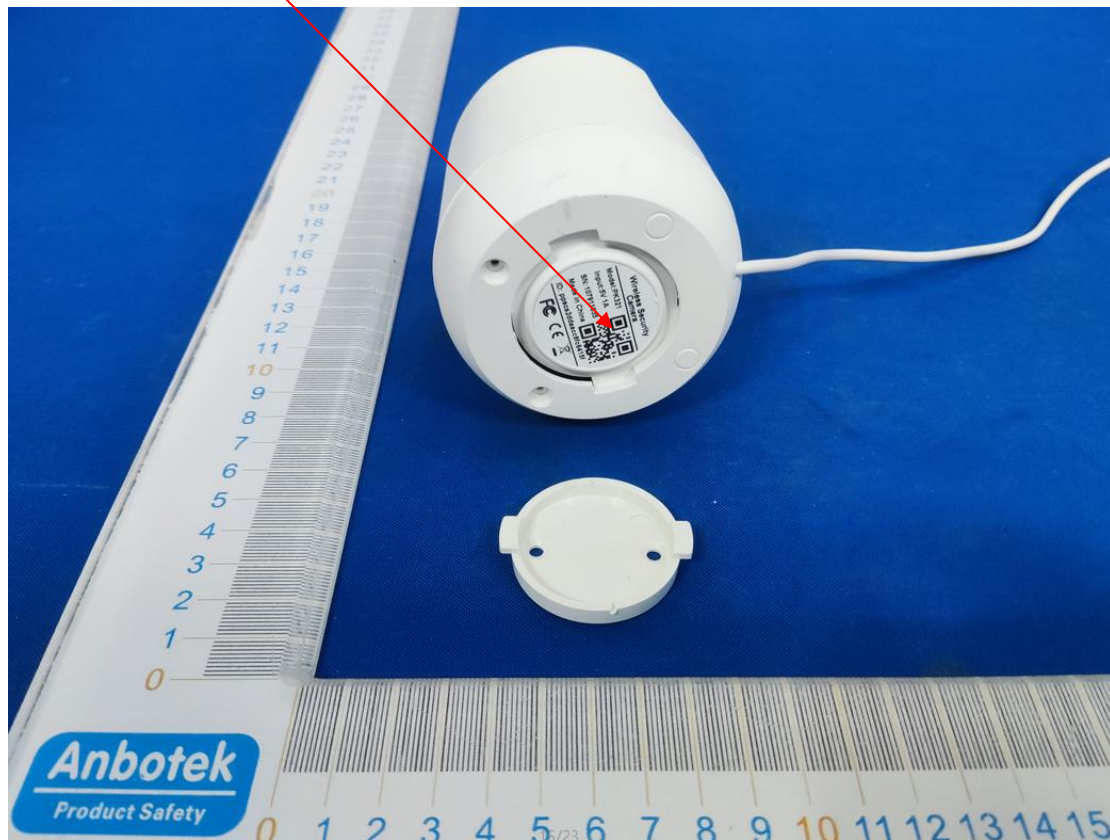

Label Location On EUT

Label

Product Name: WIFI camera

Model No.: PK321

FCC ID: 2AYJN-PK321

This device complies with Part 15 of the FCC Rules. Operation is subject to the following two conditions:

- (1) This device may not cause harmful interference, and
- (2) This device must accept any interference received, including interference that may cause undesired operation.