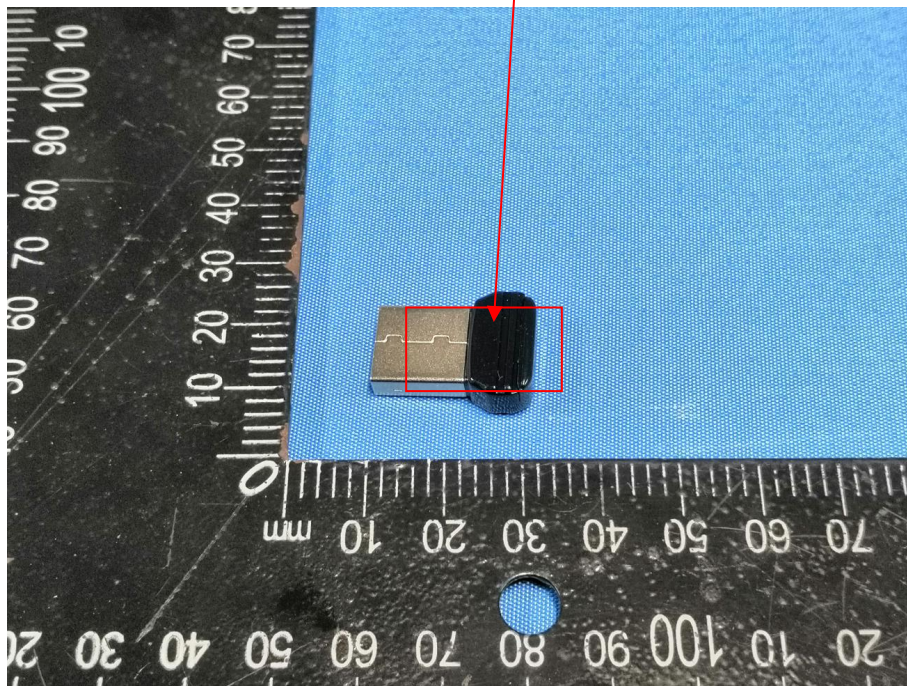

FCC ID LABELING AND LOCATION

FCC ID Label

wireless adapter
FCC ID: 2AYJK-R10

FCC ID Label Location

The label shown shall be permanently affixed at a conspicuous location on the device and be readily visible to the user at the time purchase (Labeling requirements per 2.925)

Note: The label will be printed on the box, if the sample cannot be labeled.