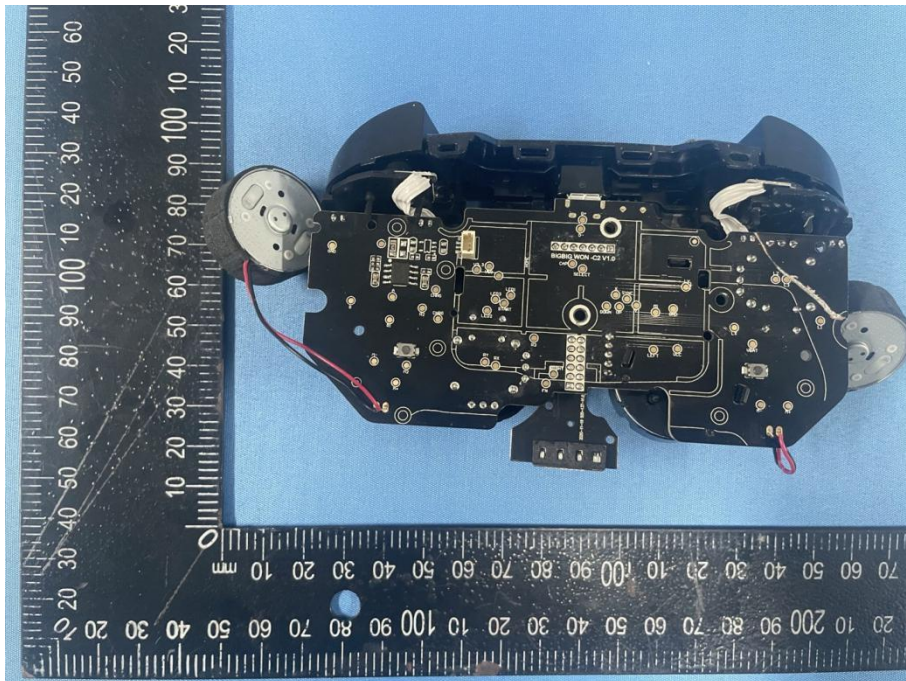

Photo 1

Photo 2

Photo 3

Photo 4

Photo 5

Photo 6

Photo 7

PCB Antenna

RF CHIP

RF CHIP: Model : ZC32RF1M Manufacturer: ZHIXU TECHNOLOGY