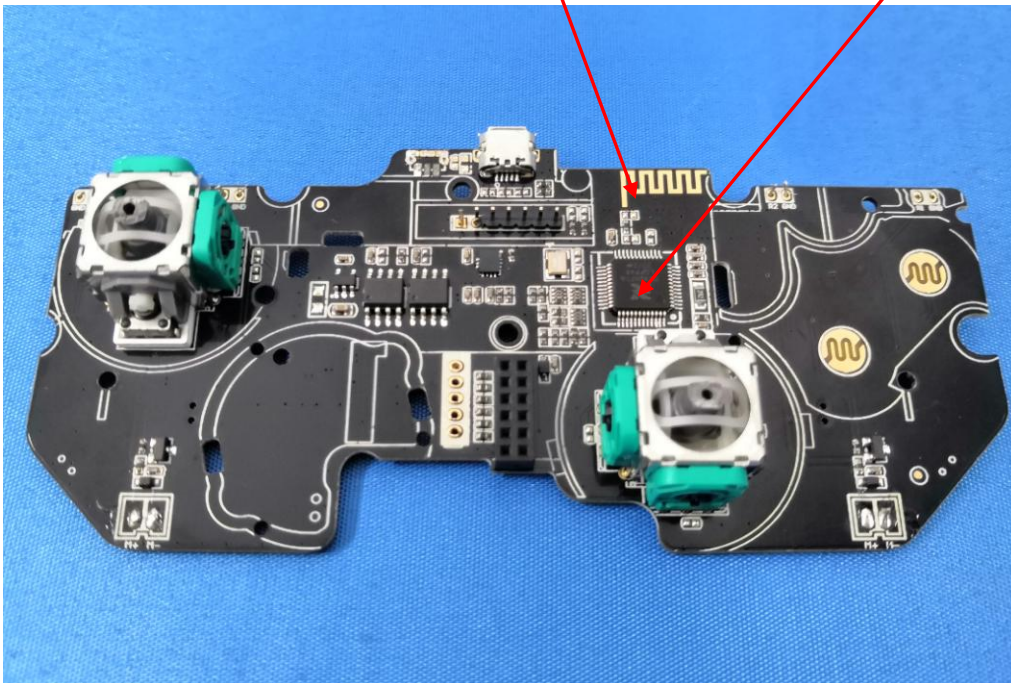

Photo 1

Photo 2

Photo 3

Photo 4

Photo 5

Photo 6

Photo 7

PCB Antenna

RF CHIP

RF CHIP: Model : ZC32RF1M Manufacturer: ZHIXU TECHNOLOGY