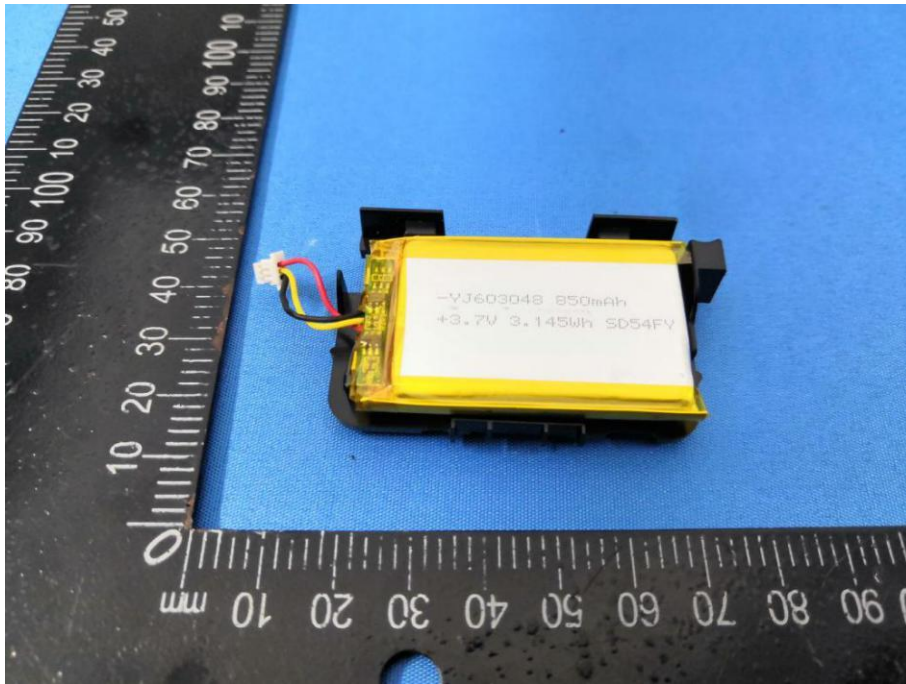

Photo 1

Photo 2

Photo 3

Photo 4

Photo 5

Photo 6

Photo 7

PCB Antenna

RF CHIP

RF CHIP: Model : ZC32RF1M Manufacturer: ZHIXU TECHNOLOGY