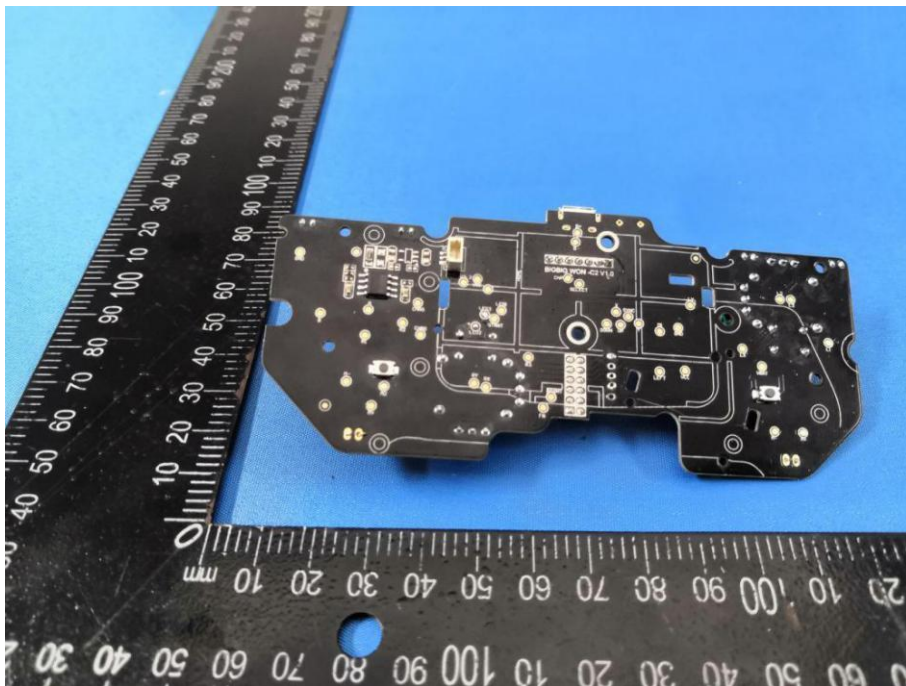

Photo 1

Photo 2

Photo 3

Photo 4

Photo 5

Photo 6

Photo 7

PCB Antenna

RF CHIP

RF CHIP: Model : ZC32RF1M Manufacturer: ZHIXU TECHNOLOGY