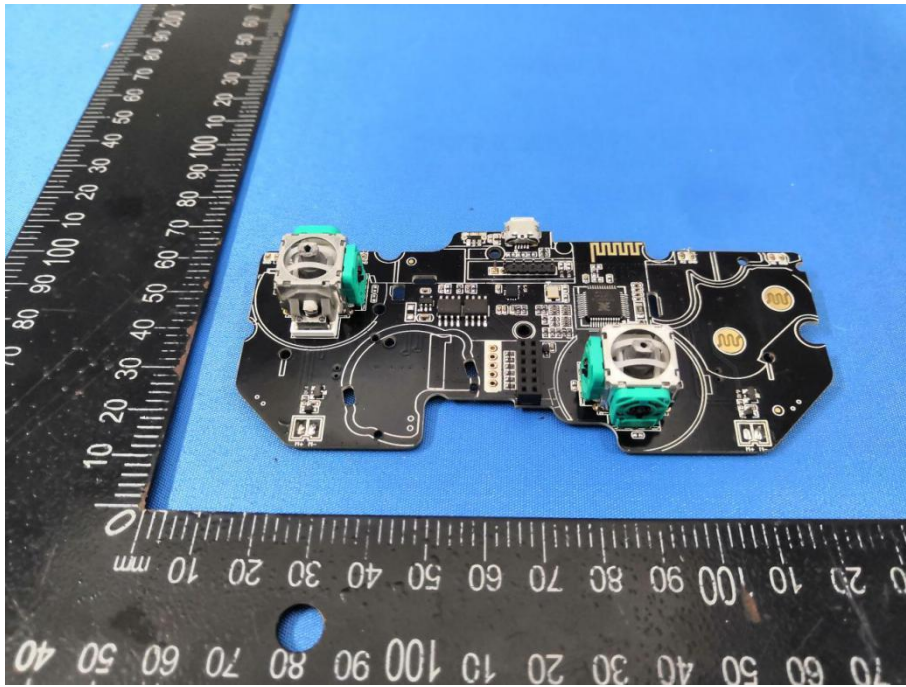

Photo 1

Photo 2

Photo 3

Photo 4

Photo 5

Photo 6

Photo 7

PCB Antenna

RF CHIP

RF CHIP: Model : ZC32RF1M Manufacturer: ZHIXU TECHNOLOGY