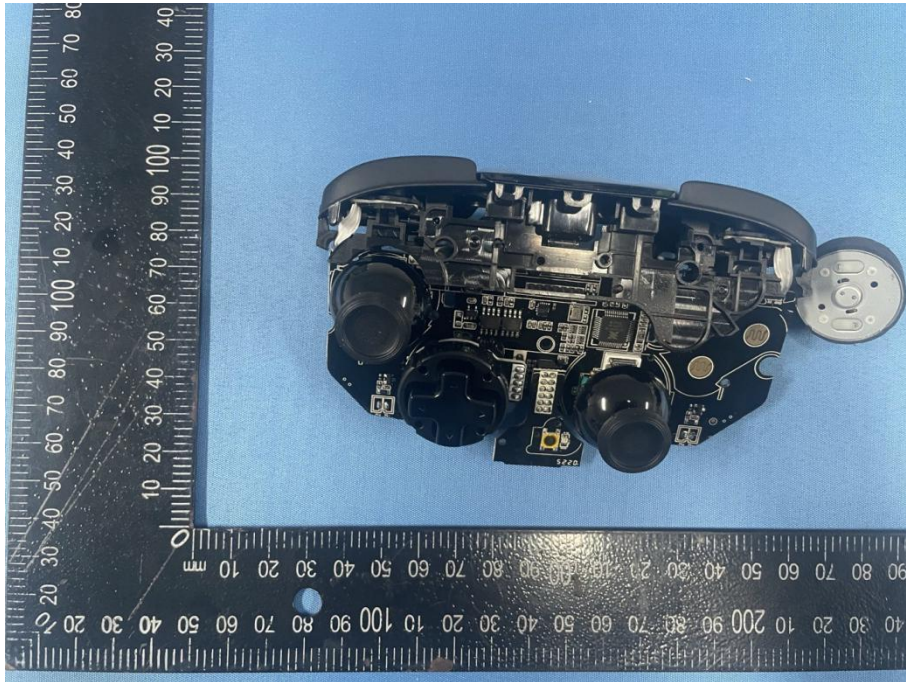

Photo 1

Photo 2

Photo 3

Photo 4

Photo 5

Photo 6

Photo 7

PCB Antenna

RF CHIP

RF CHIP: Model : ZC32RF1M Manufacturer: ZHIXU TECHNOLOGY