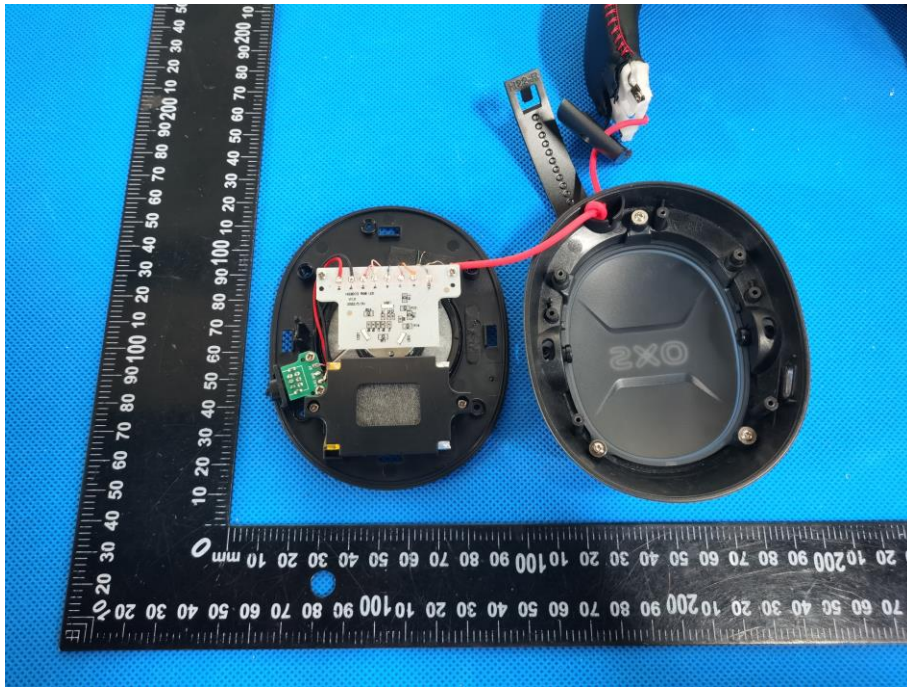

EUT PHOTO(Internal Photos)

Shenzhen DL Testing Technology Co., Ltd.

***** END OF REPORT *****