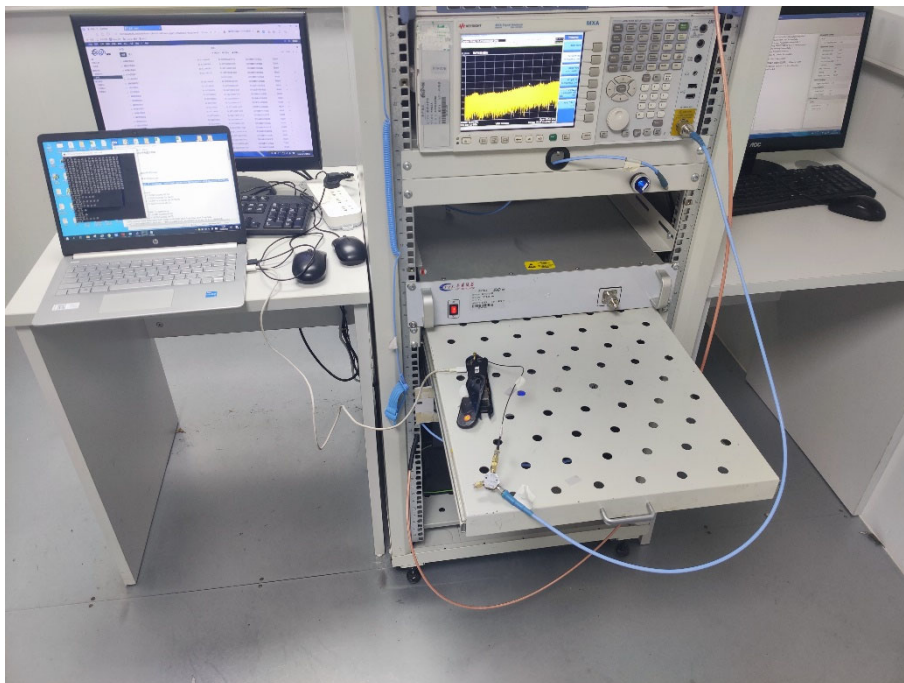

TEST SETUP PHOTOS

1 Radiated Test Photo

Below 30MHz

Close-up

30MHz-1GHz

Close-up

Above 1GHz

Close-up

2 Conducted Test Photo

Conducted Test-BT3.0

Conducted Test-BLE

Conducted Test-2.4G WIFI

3 Conducted Emissions

Test Photo 1

Test Photo 2