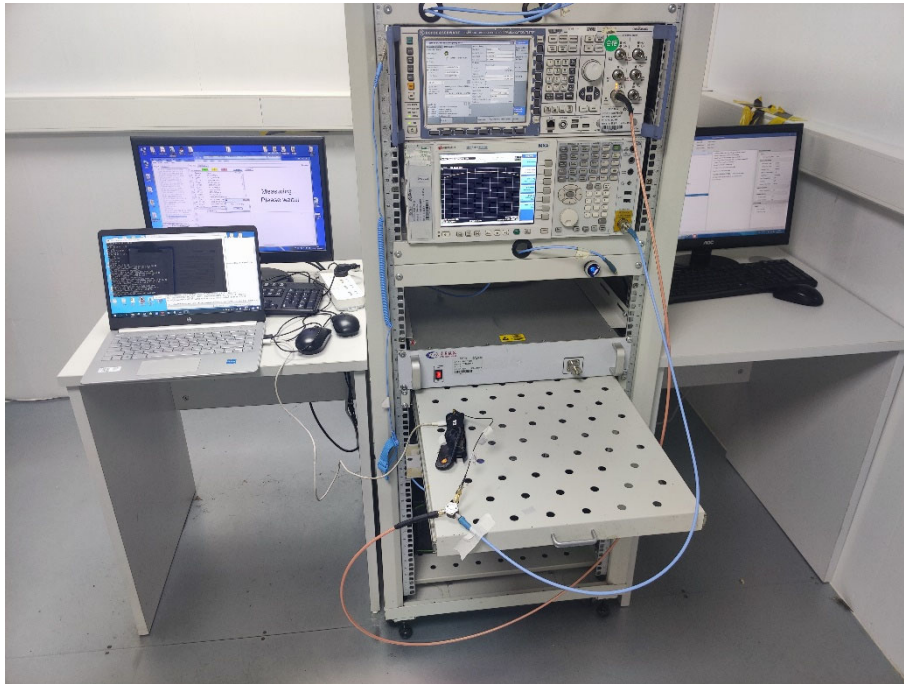

TEST SETUP PHOTOS

1 Radiated Test Photo

Below 30MHz

Close-up

30MHz-1GHz

Close-up

Above 1GHz

Close-up

2 Conducted Test Photo

Conducted Test-BT3.0

Conducted Test-BLE

Conducted Test-2.4G WIFI

3 Conducted Emissions

Test Photo 1

Test Photo 2