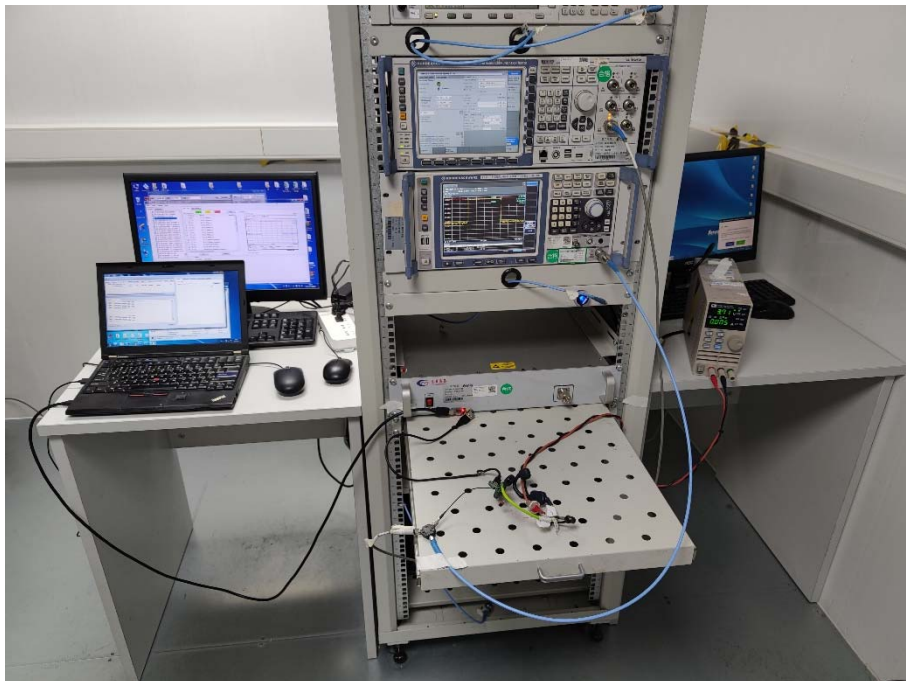

## TEST SETUP PHOTOS

### 1 Radiated Test Photo

Below 30MHz

30MHz-1GHz

Close-up

Above 1GHz

Close-up

## 2 Conducted Test Photo

Conducted Test-BT3.0

Conducted Test-BLE