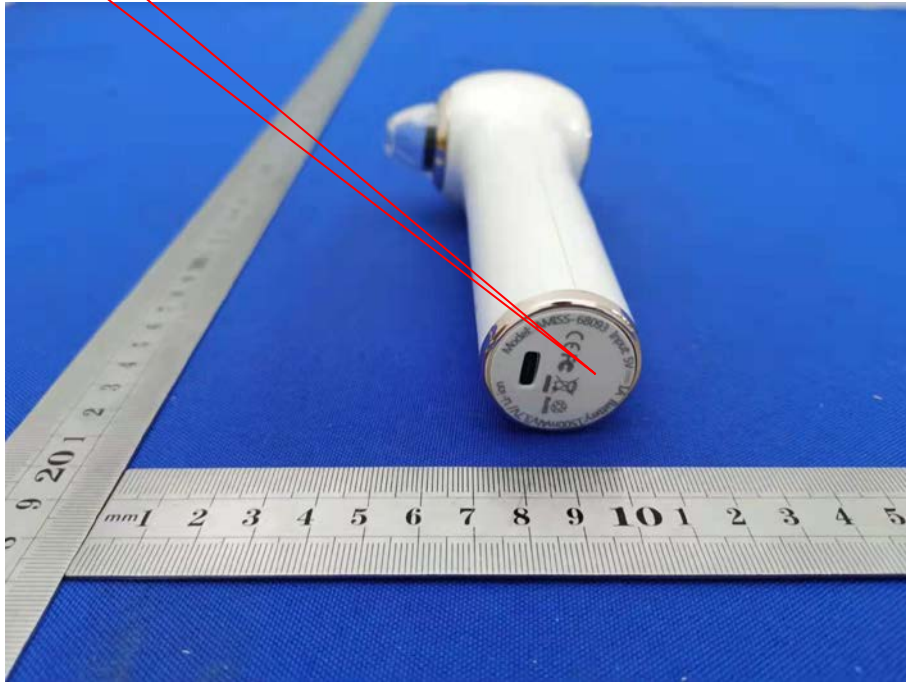

Label
Location

Model: DZ07
FCC ID: 2AYJD-DZ07