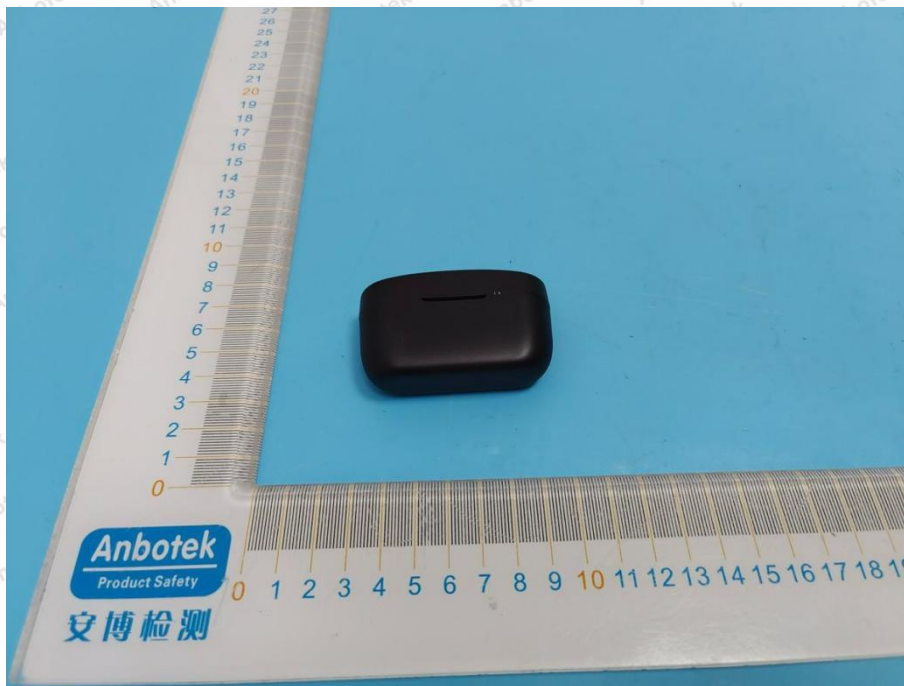

Appendix II -- External Photograph

Shenzhen Anbotek Compliance Laboratory Limited

Address: 1/F., Building D, Sogood Science and Technology Park, Sanwei Community, Hangcheng Street, Bao'an District, Shenzhen, Guangdong, China.
Tel: (86) 0755-26066440 Fax: (86) 0755-26014772 Email: service@anbotek.com