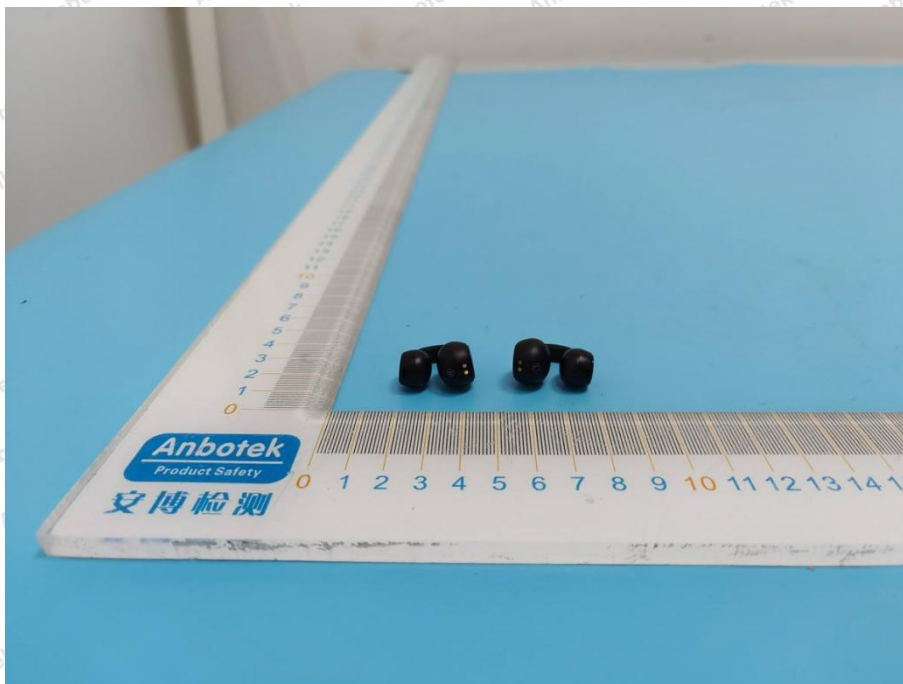

Shenzhen Anbotek Compliance Laboratory Limited

Address: 1/F., Building D, Sogood Science and Technology Park, Sanwei Community, Hangcheng Street, Bao'an District, Shenzhen, Guangdong, China.
Tel: (86) 0755-26066440 Fax: (86) 0755-26014772 Email: service@anbotek.com

Hotline
400-003-0500
www.anbotek.com.cn