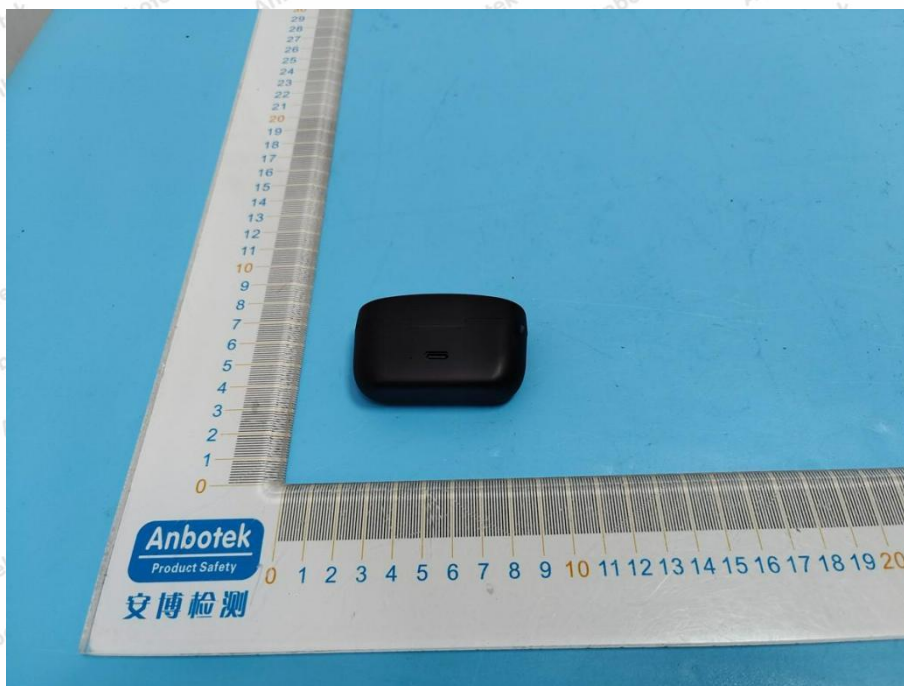

Appendix II -- External Photograph

Shenzhen Anbotek Compliance Laboratory Limited

Address: 1/F., Building D, Sogood Science and Technology Park, Sanwei Community, Hangcheng Street, Bao'an District, Shenzhen, Guangdong, China.
Tel: (86) 0755-26066440 Fax: (86) 0755-26014772 Email: service@anbotek.com