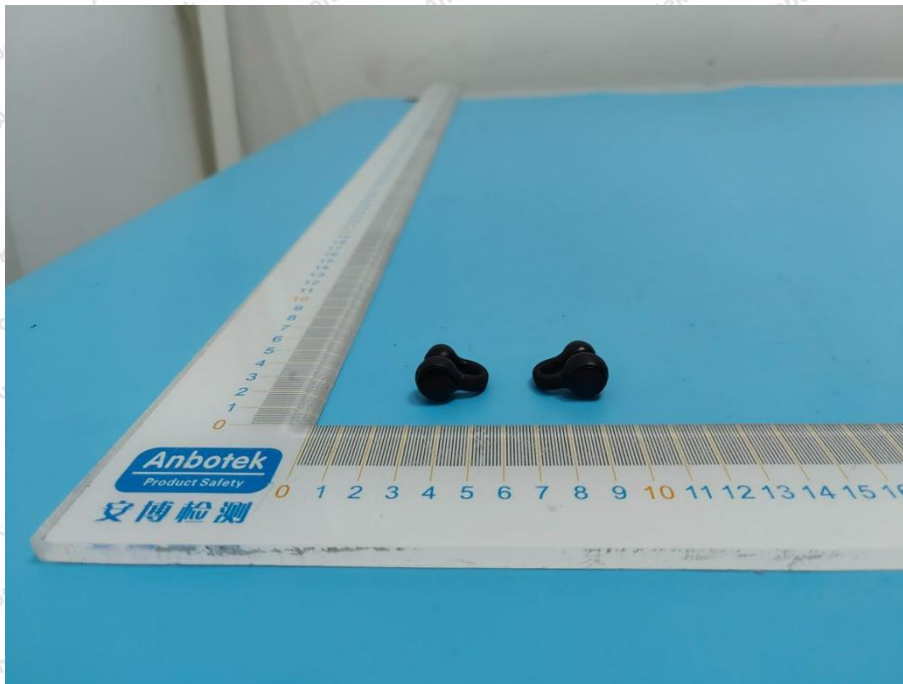

Shenzhen Anbotek Compliance Laboratory Limited

Address: 1/F., Building D, Sogood Science and Technology Park, Sanwei Community, Hangcheng Street, Bao'an District, Shenzhen, Guangdong, China.
Tel: (86) 0755-26066440 Fax: (86) 0755-26014772 Email: service@anbotek.com

Hotline
400-003-0500
www.anbotek.com.cn