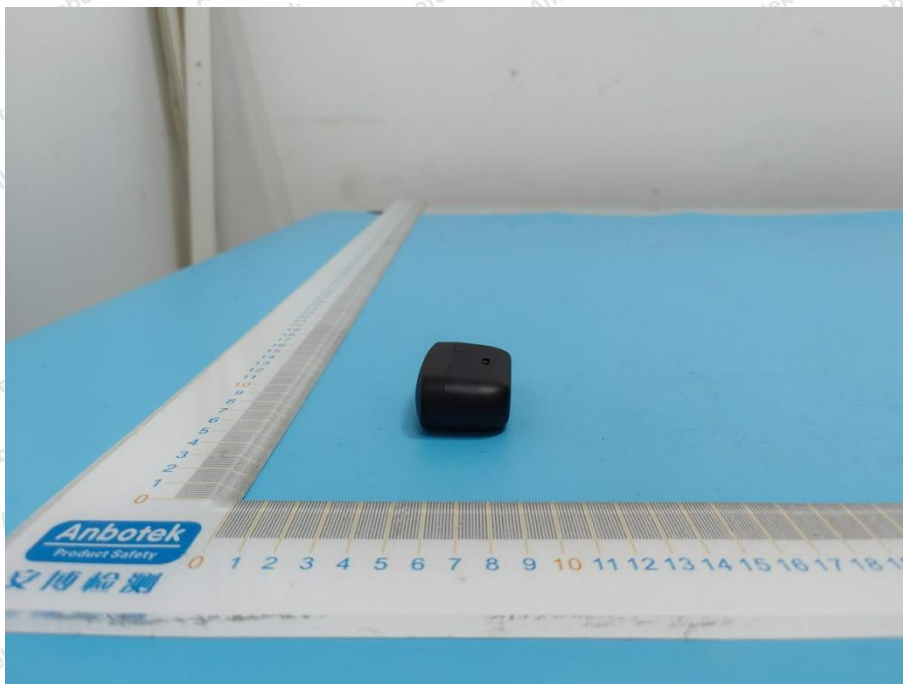

Shenzhen Anbotek Compliance Laboratory Limited

Address: 1/F., Building D, Sogood Science and Technology Park, Sanwei Community, Hangcheng Street, Bao'an District, Shenzhen, Guangdong, China.
Tel: (86) 0755-26066440 Fax: (86) 0755-26014772 Email: service@anbotek.com

Hotline
400-003-0500
www.anbotek.com.cn