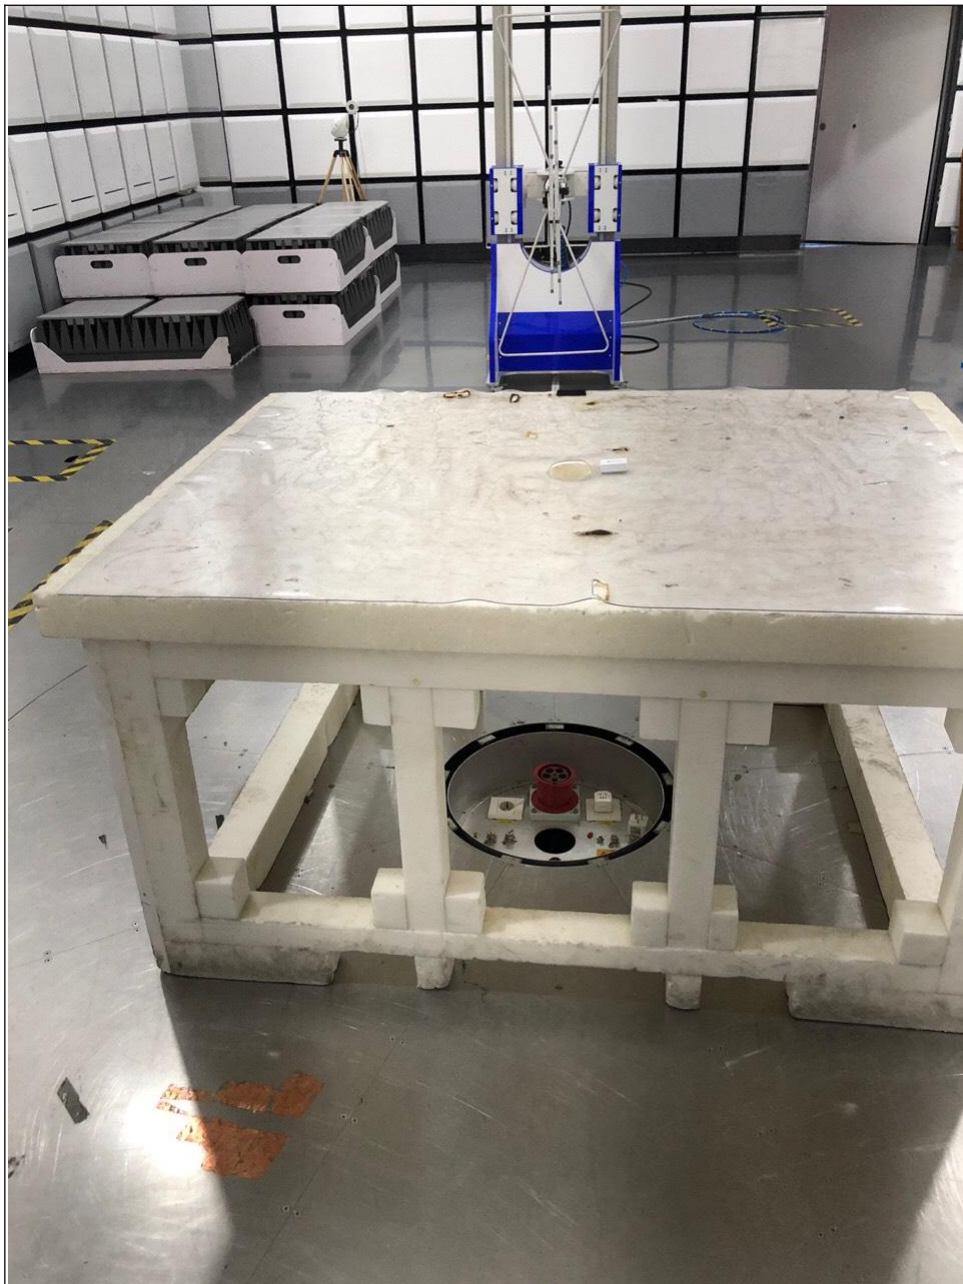

SET-UP FOR RADIATED SPURIOUS EMISSION TEST

Frequency Range < 9kHz~30MHz >

Frequency Range < 30MHz~1GHz >

Frequency Range < Above 1GHz >