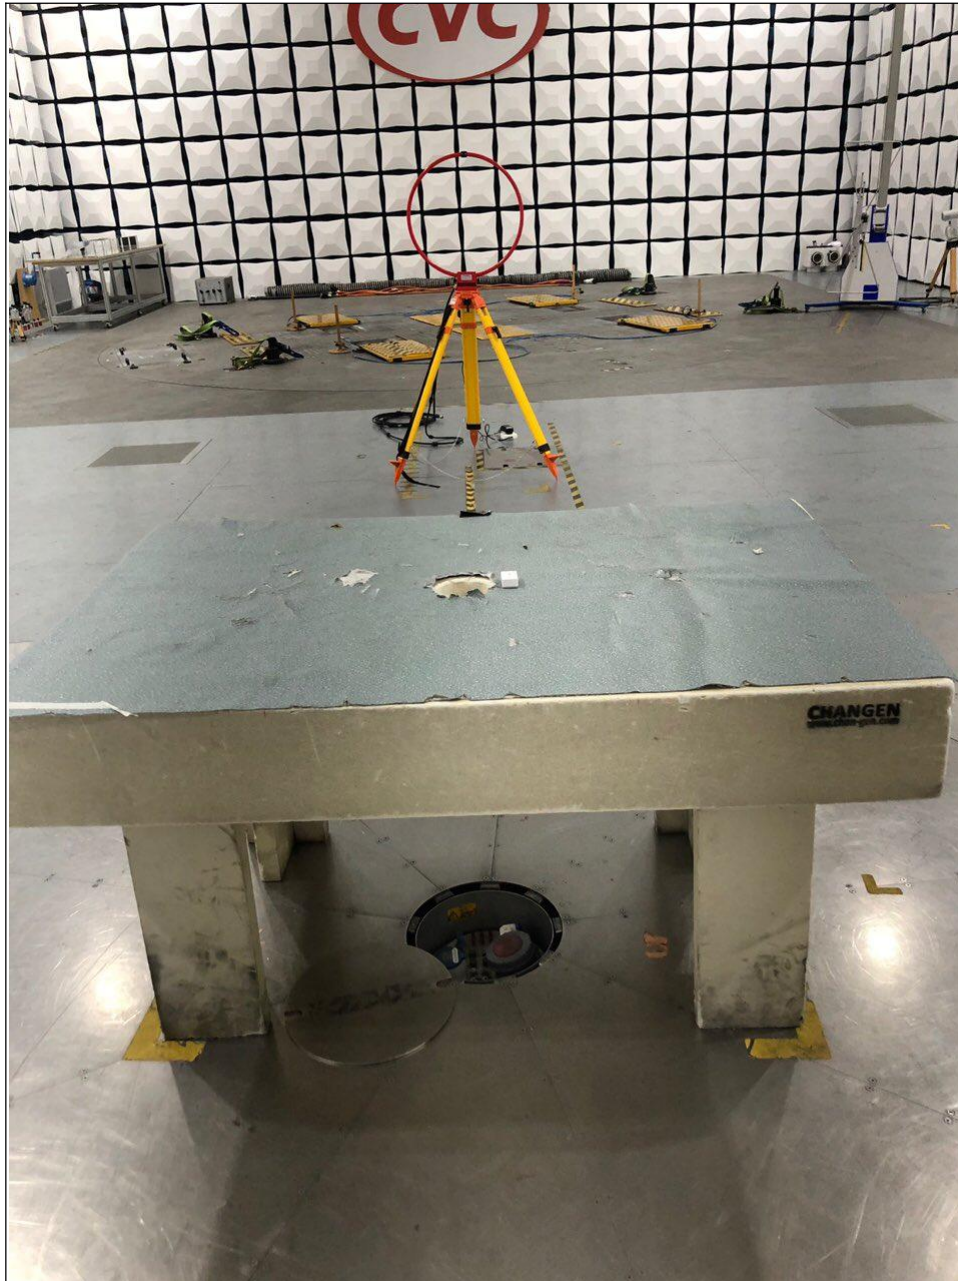

SET-UP FOR RADIATED SPURIOUS EMISSION TEST

Frequency Range < 9kHz~30MHz >

Frequency Range < 30MHz~1GHz >

Frequency Range < Above 1GHz >