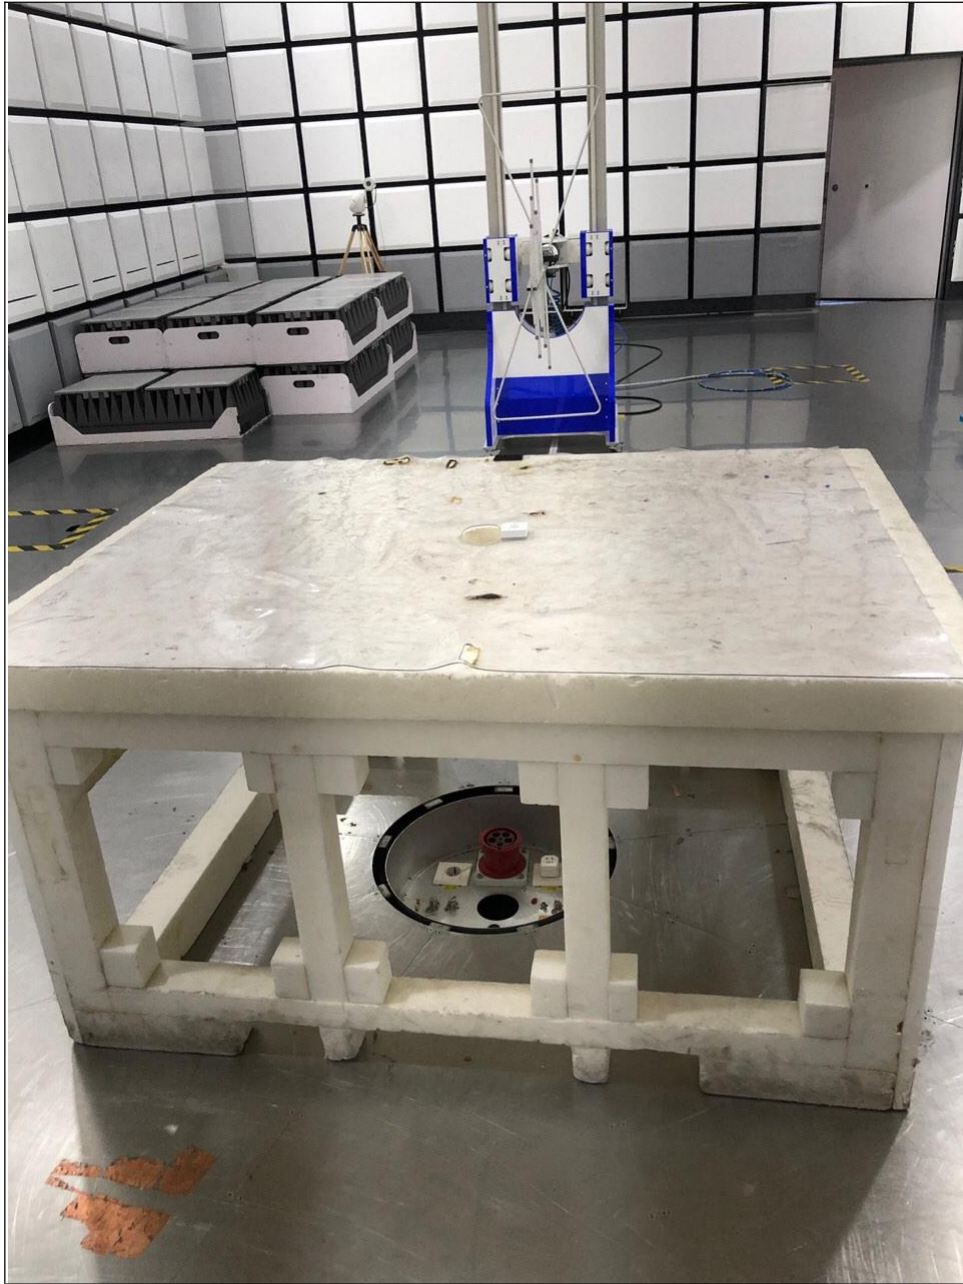

## SET-UP FOR RADIATED SPURIOUS EMISSION TEST

Frequency Range < 9kHz~30MHz >

Frequency Range < 30MHz~1GHz >

Frequency Range < Above 1GHz >