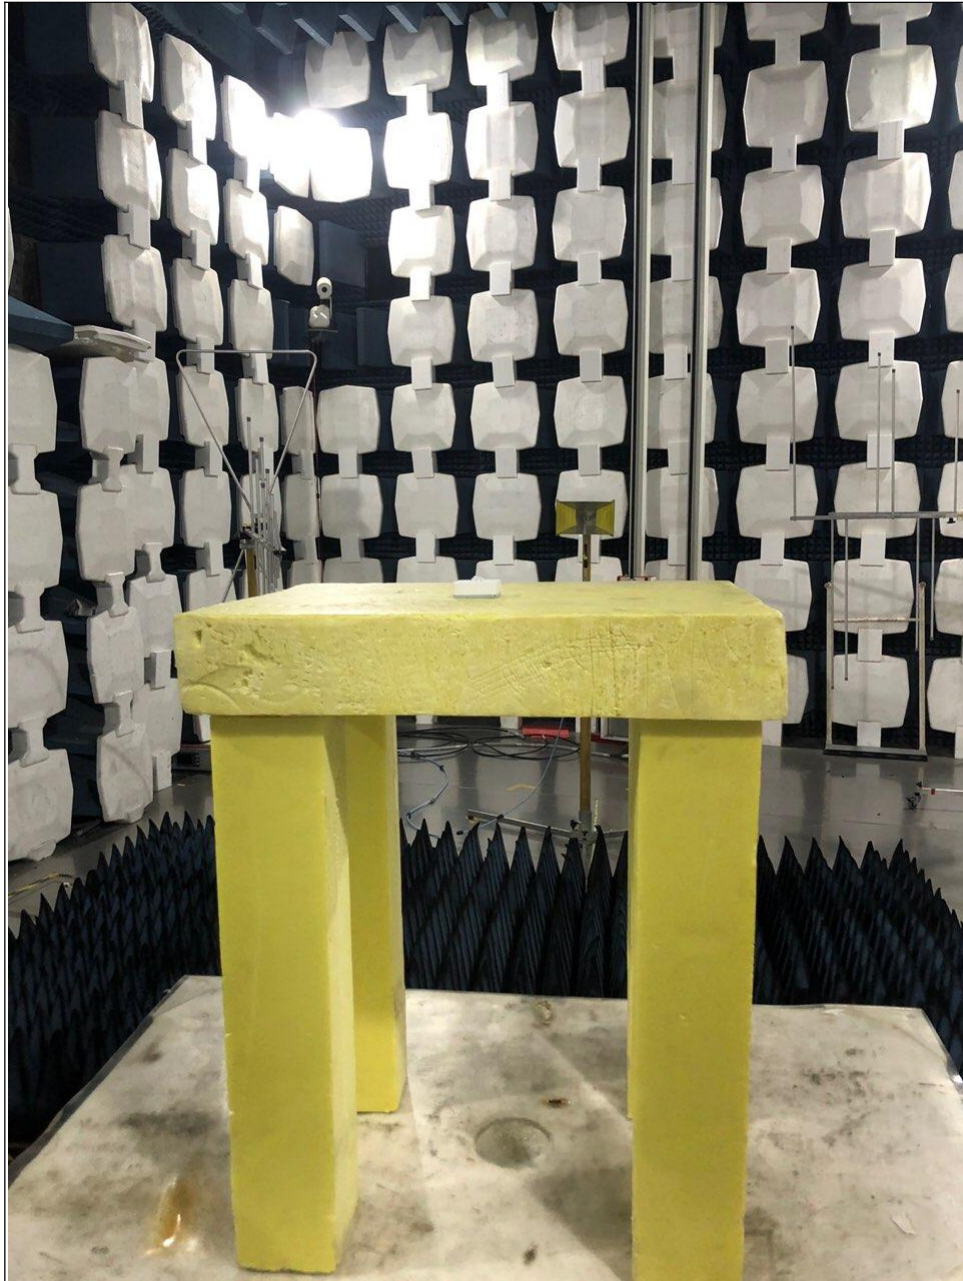

## SET-UP FOR RADIATED SPURIOUS EMISSION TEST

Frequency Range < 9kHz~30MHz >

Frequency Range < 30MHz~1GHz >

Frequency Range < Above 1GHz >