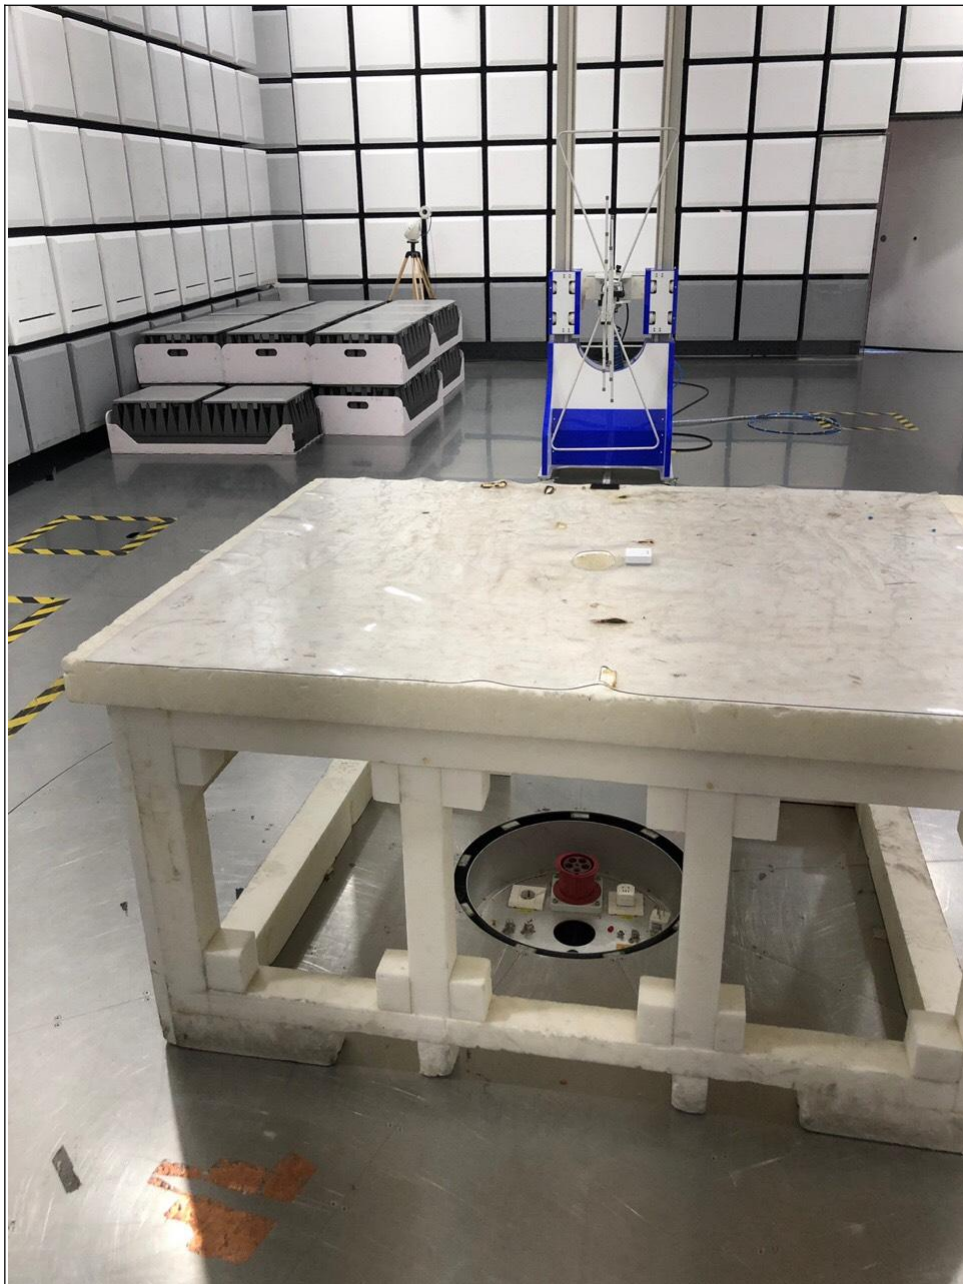

SET-UP FOR RADIATED SPURIOUS EMISSION TEST

Frequency Range < 9kHz~30MHz >

Frequency Range < 30MHz~1GHz >

Frequency Range < Above 1GHz >