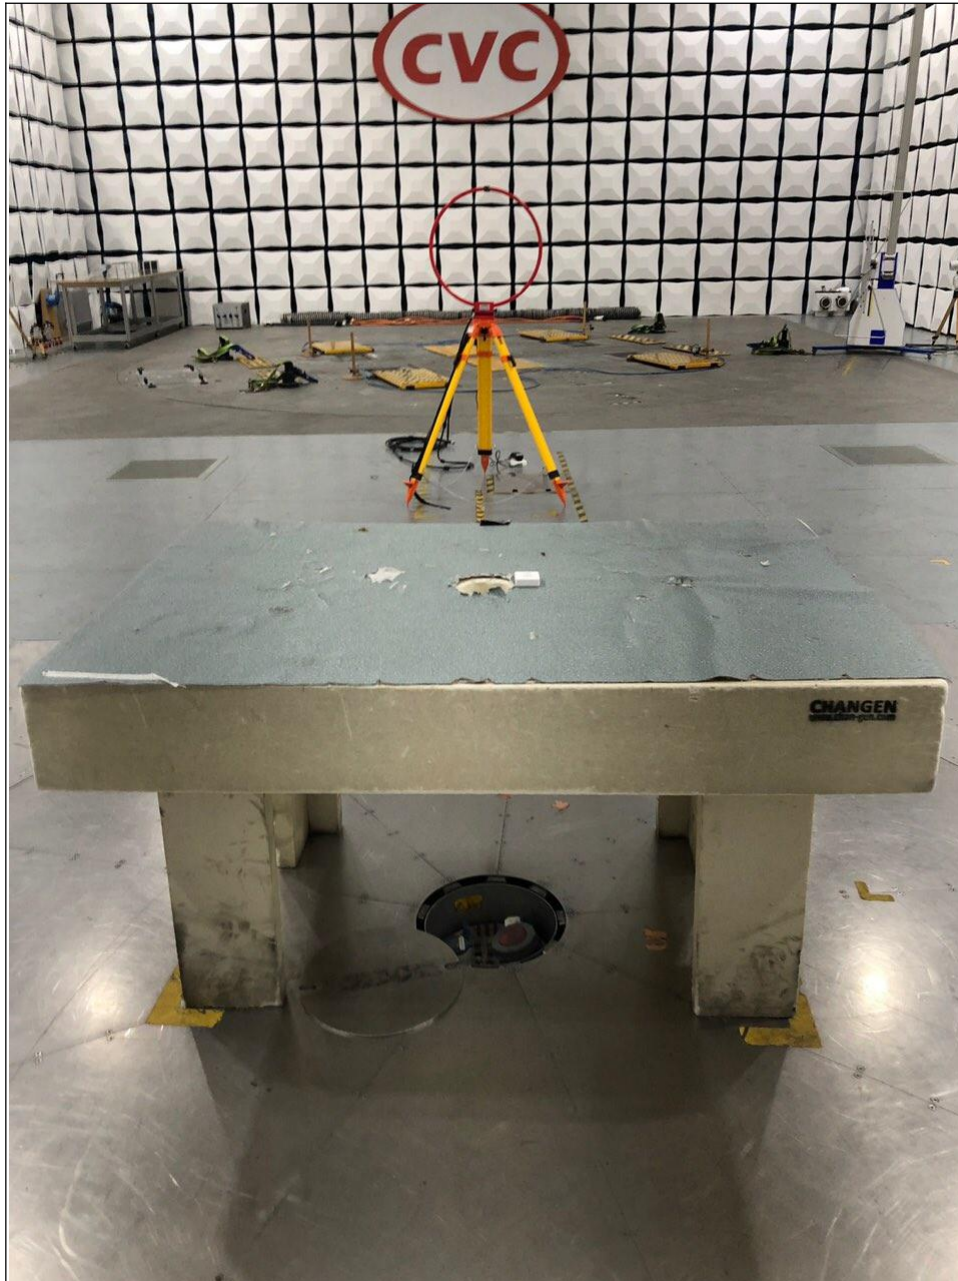

SET-UP FOR RADIATED SPURIOUS EMISSION TEST

Frequency Range < 9kHz~30MHz >

Frequency Range < 30MHz~1GHz >

Frequency Range < Above 1GHz >