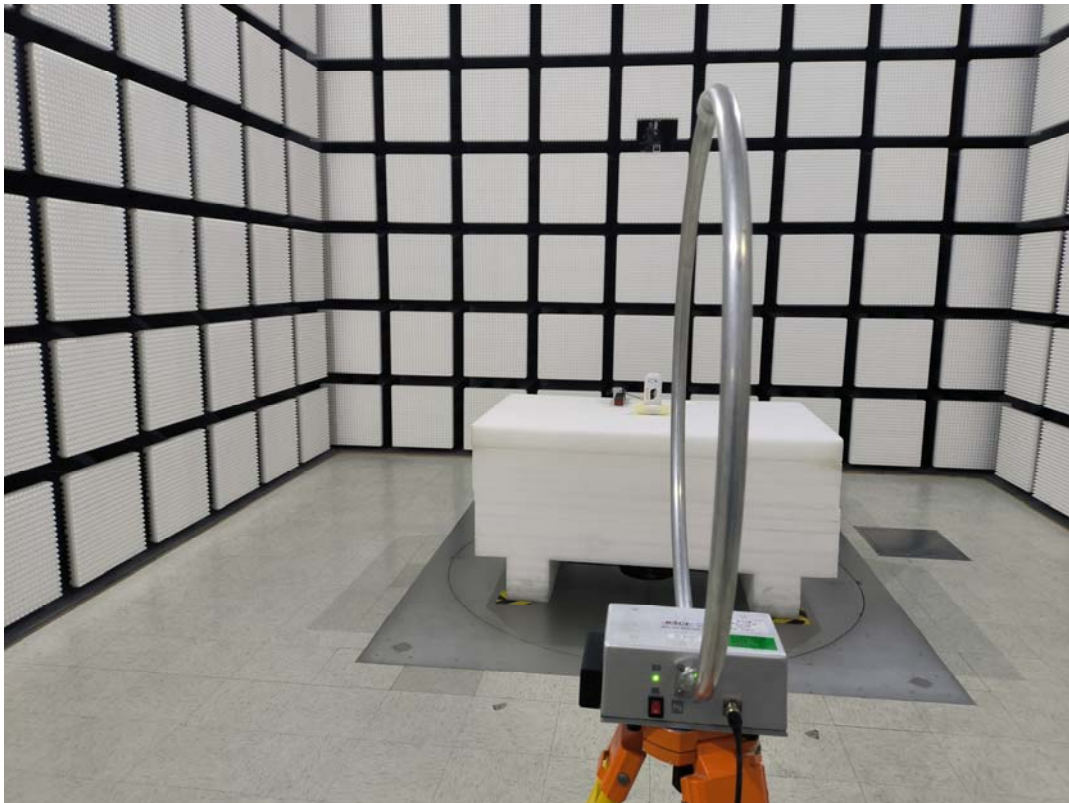

## TEST SETUP PHOTOGRAPHS

Conducted Emissions Front View

Conducted Emissions Side View

**9kHz~30MHz \_ Radiated Emission View - Parallel**

**9kHz~30MHz \_ Radiated Emission View - Perpendicular**

**9kHz~30MHz \_ Radiated Emission View - Ground-Parallel**

**30MHz~1GHz \_ Radiated Emission View**

**1GHz~40GHz \_ Radiated Emission View**