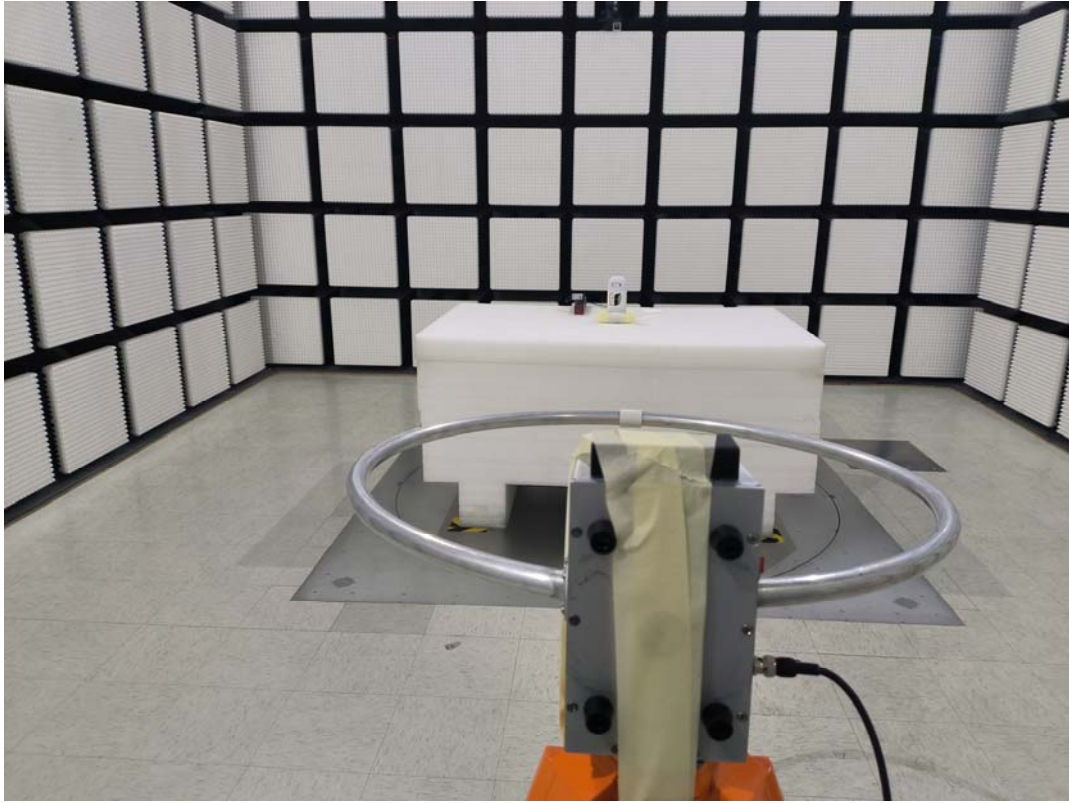

## TEST SETUP PHOTOGRAPHS

Conducted Emissions Front View

Conducted Emissions Side View

**9kHz~30MHz \_ Radiated Emission View - Parallel**

**9kHz~30MHz \_ Radiated Emission View - Perpendicular**

**9kHz~30MHz \_ Radiated Emission View - Ground-Parallel**

**30MHz~1GHz \_ Radiated Emission View**

**1GHz~40GHz \_ Radiated Emission View**