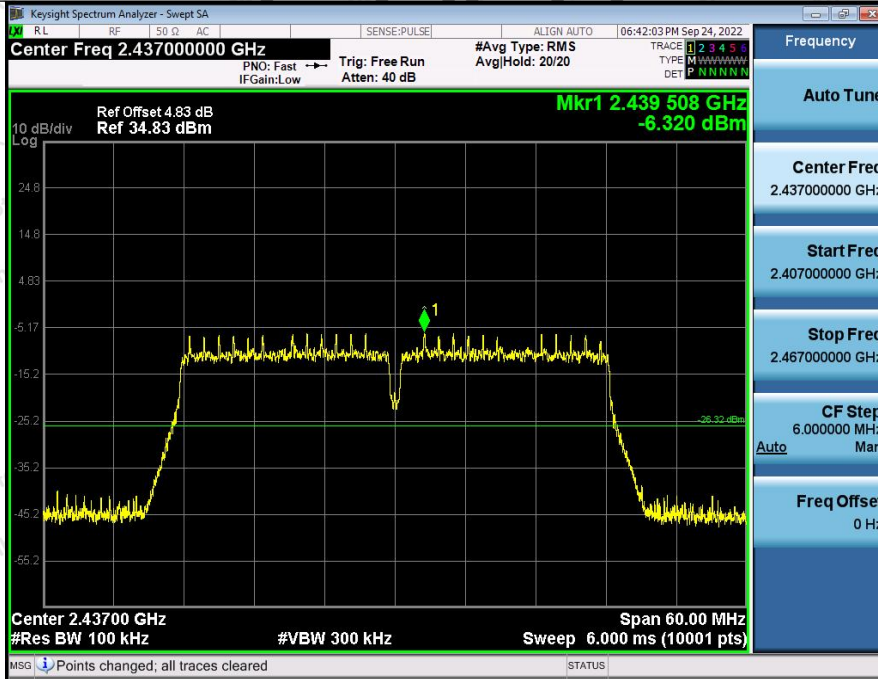

1 Reference Level 2 4GWiFi 2437 00

Shenzhen Anbotek Compliance Laboratory Limited

Address: 1/F., Building D, Sogood Science and Technology Park, Sanwei Community, Hangcheng Street, Bao'an District, Shenzhen, Guangdong, China.
Tel: (86) 0755-26066440 Fax: (86) 0755-26014772 Email: service@anbotek.com

Hotline 400-003-0500
www.anbotek.com.cn