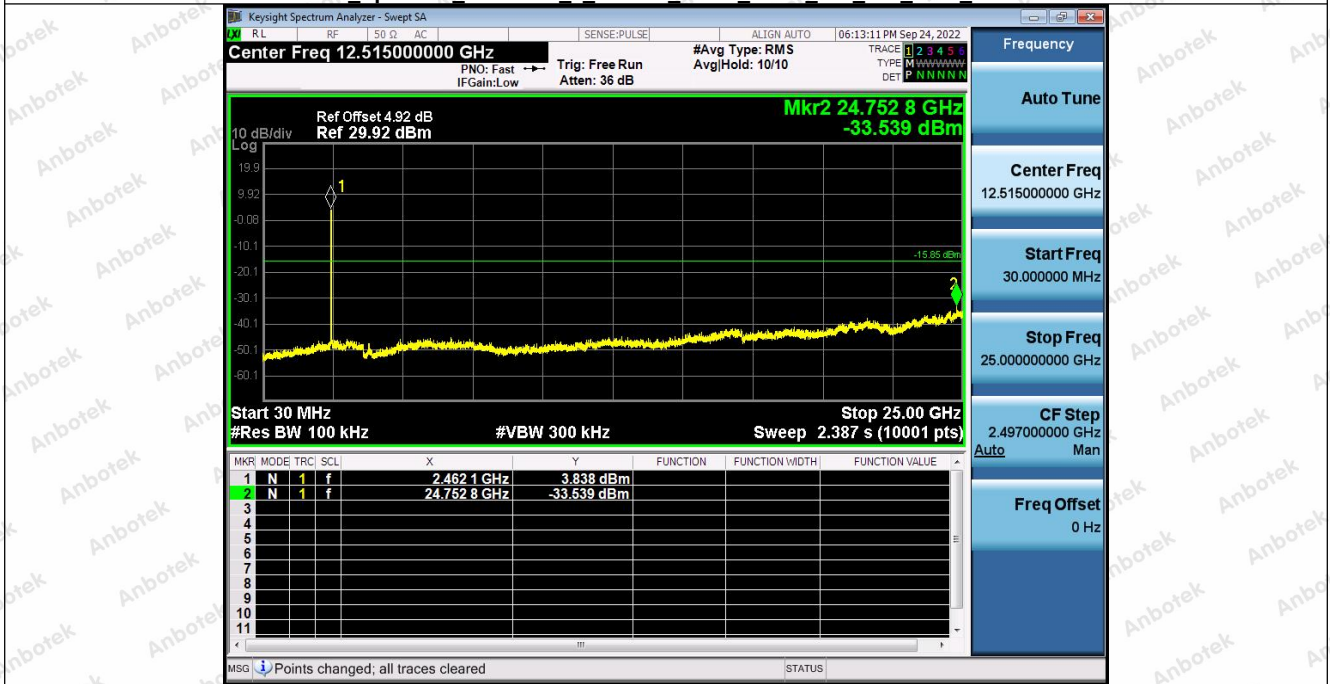

2 Spurious Emission 2 4GWiFi NVNT ANT1 802 11b 2462 00