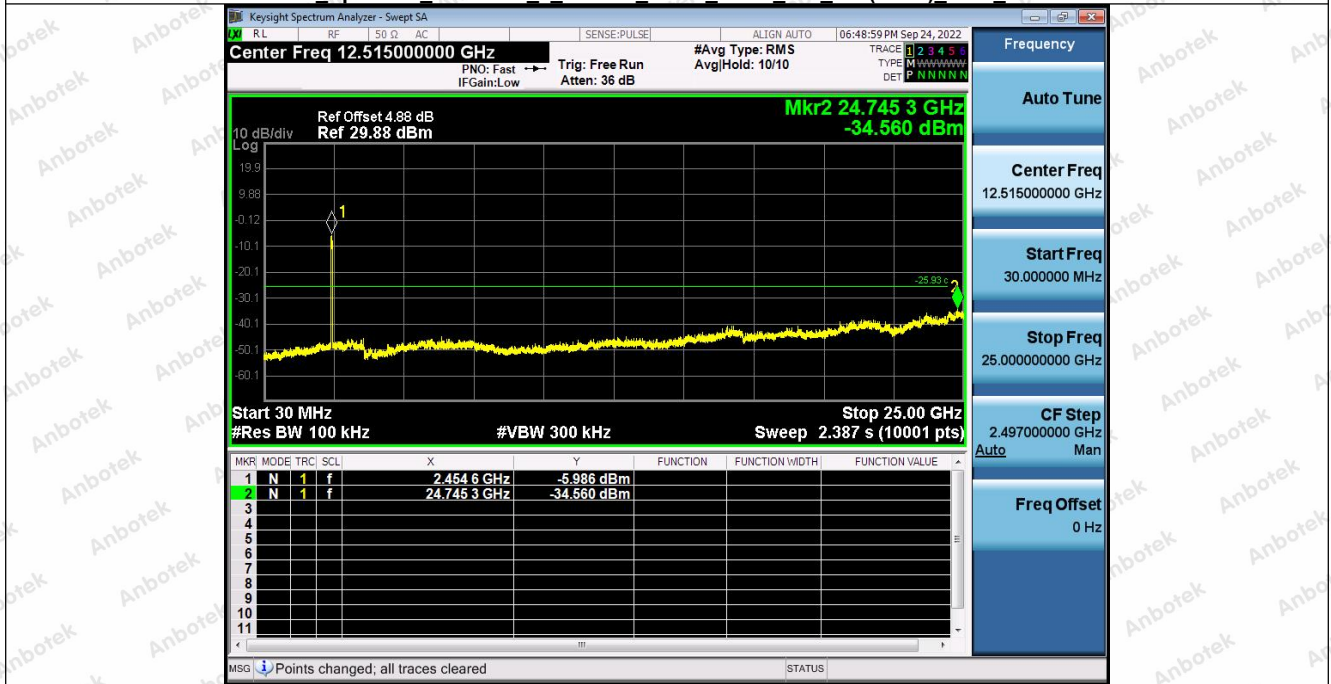

2 Spurious Emission 2 4GWIFI NVNT ANT1 802 11n(HT40) 2452 00

---End---

Shenzhen Anbotek Compliance Laboratory Limited

Address: 1/F., Building D, Sogood Science and Technology Park, Sanwei Community, Hangcheng Street, Bao'an District, Shenzhen, Guangdong, China.
Tel: (86) 0755-26066440 Fax: (86) 0755-26014772 Email: service@anbotek.com

Hotline
400-003-0500
www.anbotek.com.cn