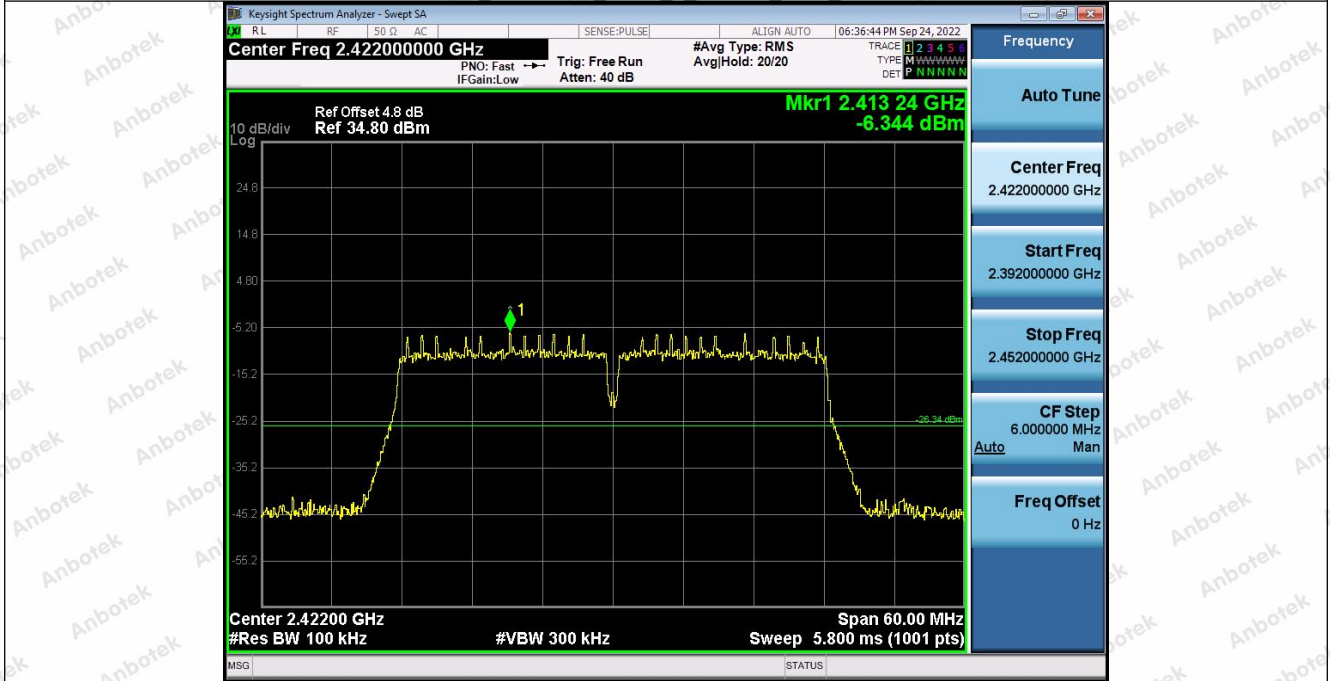

1 Reference Level 2 4GWiFi 2422 00

Shenzhen Anbotek Compliance Laboratory Limited

Address: 1/F., Building D, Sogood Science and Technology Park, Sanwei Community, Hangcheng Street, Bao'an District, Shenzhen, Guangdong, China.
Tel: (86) 0755-26066440 Fax: (86) 0755-26014772 Email: service@anbotek.com

Hotline 400-003-0500
www.anbotek.com.cn