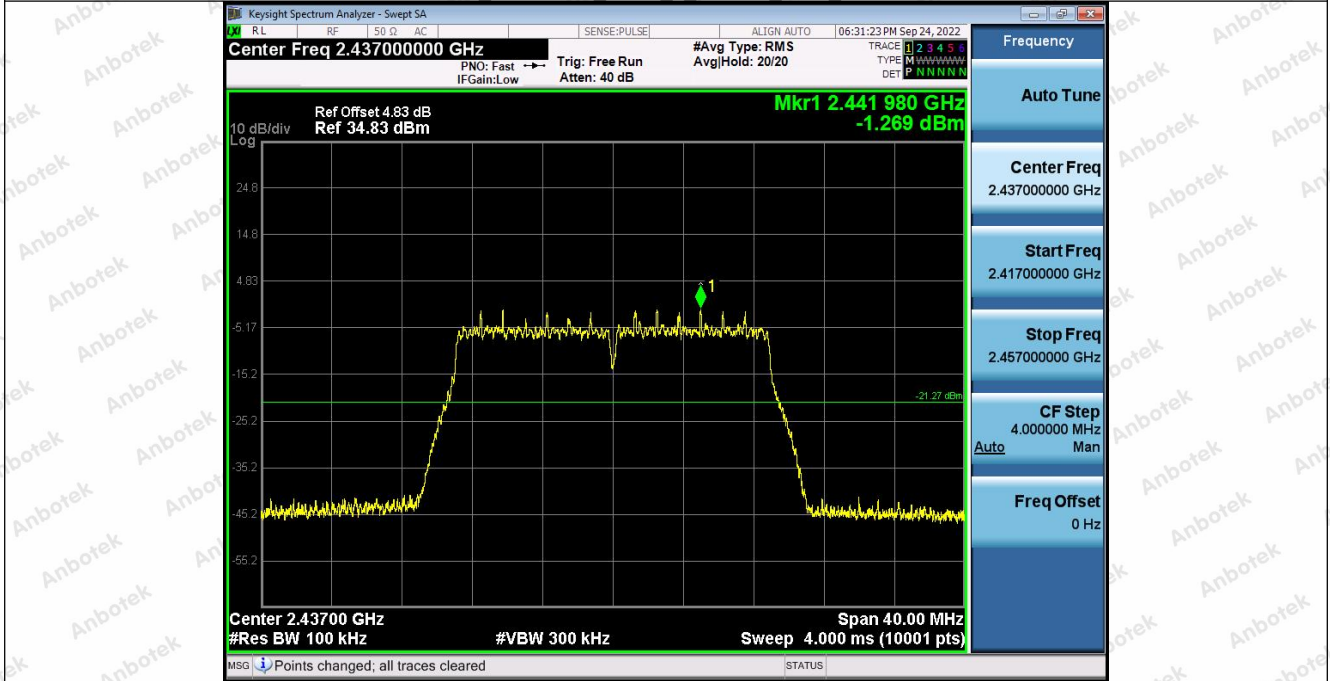

1 Reference Level 2 4GWiFi 2437 00

Shenzhen Anbotek Compliance Laboratory Limited

Address: 1/F., Building D, Sogood Science and Technology Park, Sanwei Community, Hangcheng Street, Bao'an District, Shenzhen, Guangdong, China.
Tel: (86) 0755-26066440 Fax: (86) 0755-26014772 Email: service@anbotek.com

Hotline
400-003-0500
www.anbotek.com.cn