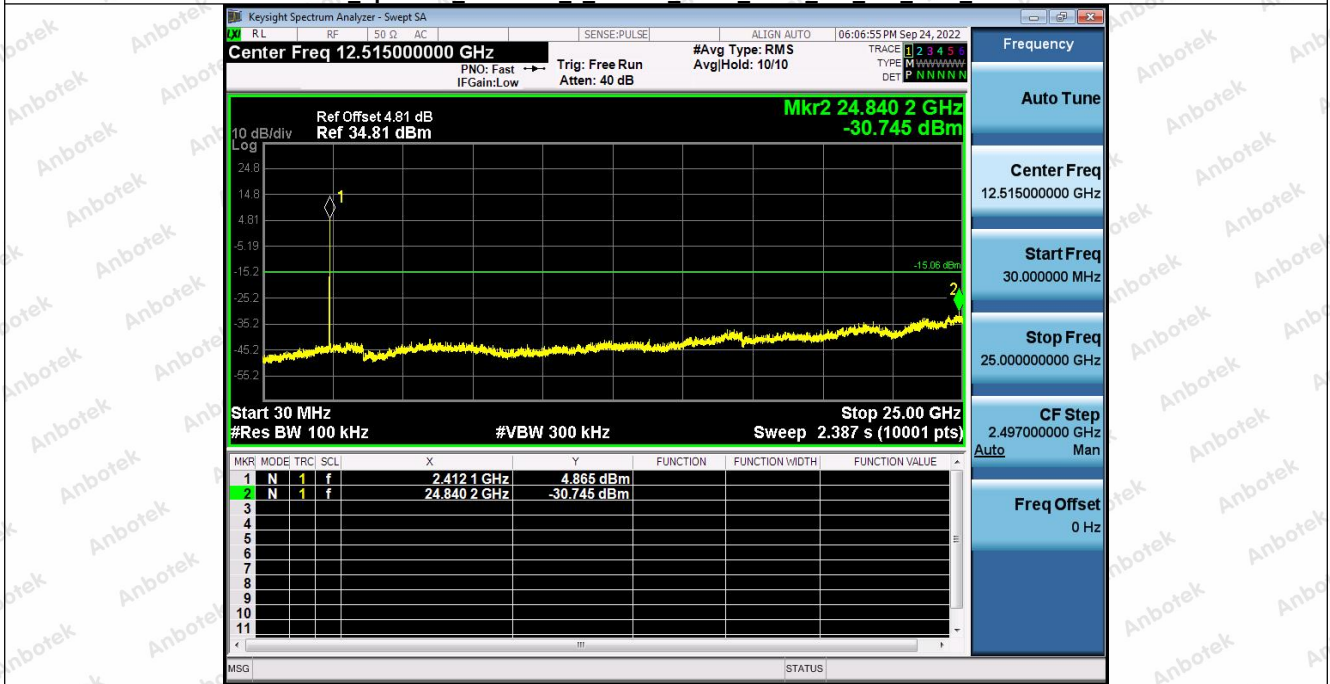

2 Spurious Emission 2 4GWiFi NVNT ANT1 802 11b 2412 00

1 Reference Level 2 4GWiFi 2437 00

Shenzhen Anbotek Compliance Laboratory Limited

Address: 1/F., Building D, Sogood Science and Technology Park, Sanwei Community, Hangcheng Street, Bao'an District, Shenzhen, Guangdong, China.
Tel: (86) 0755-26066440 Fax: (86) 0755-26014772 Email: service@anbotek.com