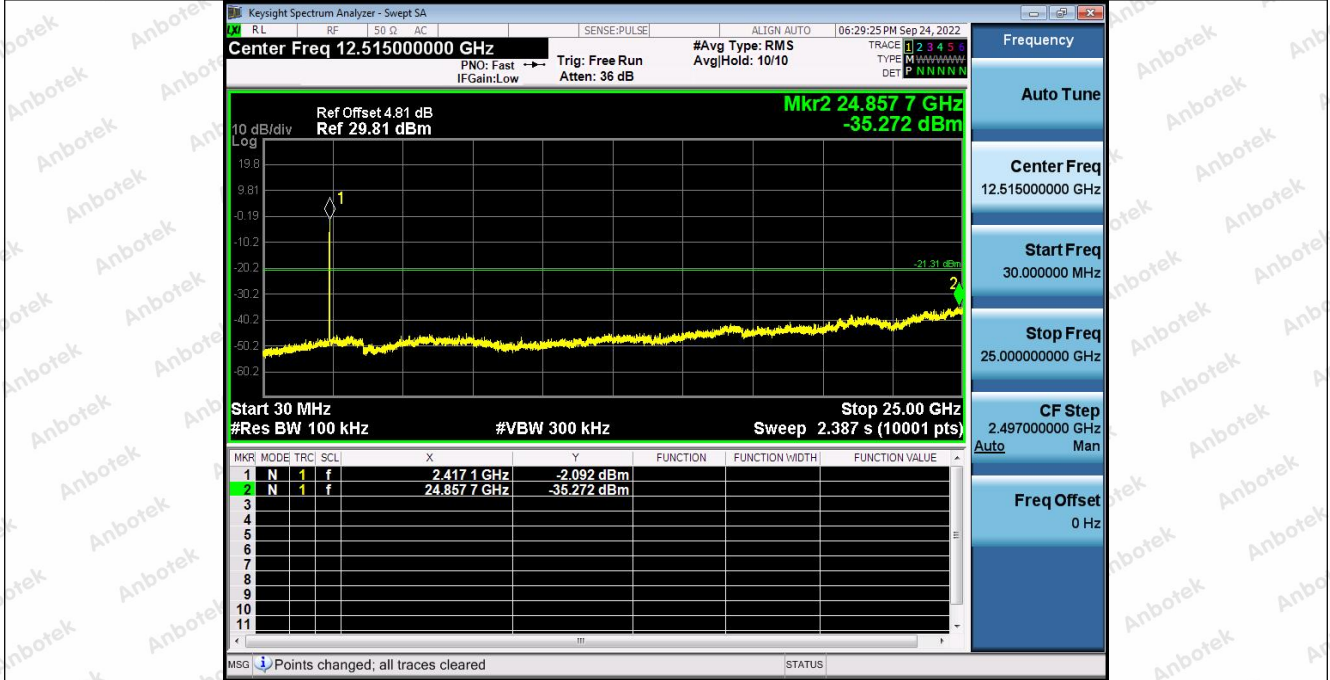

2 Spurious Emission 2 4GWiFi NVNT ANT1 802 11n(HT20) 2412 00