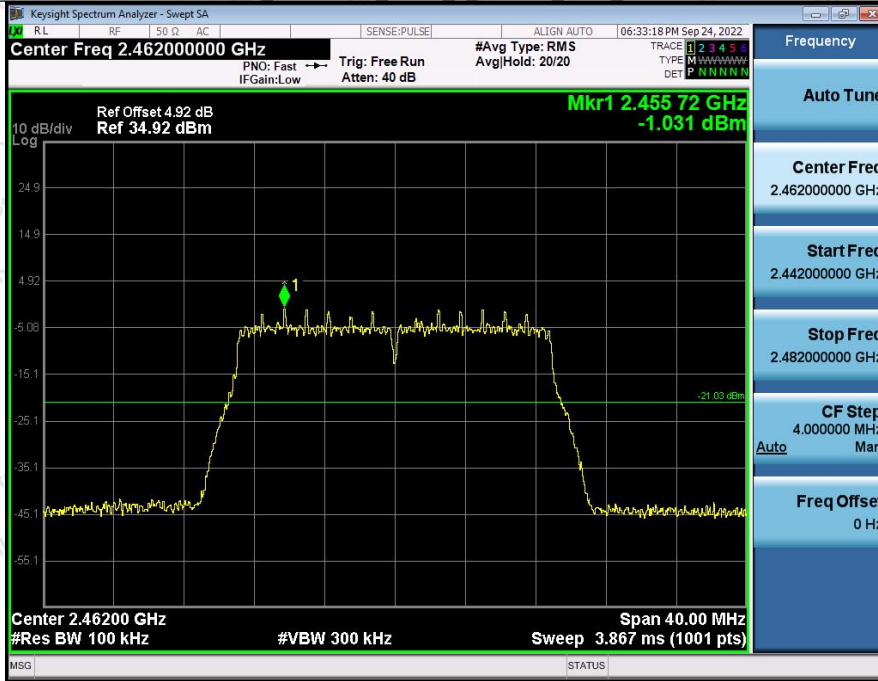

1 Reference Level 2 4GWiFi 2462 00

Shenzhen Anbotek Compliance Laboratory Limited

Address: 1/F., Building D, Sogood Science and Technology Park, Sanwei Community, Hangcheng Street, Bao'an District, Shenzhen, Guangdong, China.
Tel: (86) 0755-26066440 Fax: (86) 0755-26014772 Email: service@anbotek.com

Hotline 400-003-0500
www.anbotek.com.cn