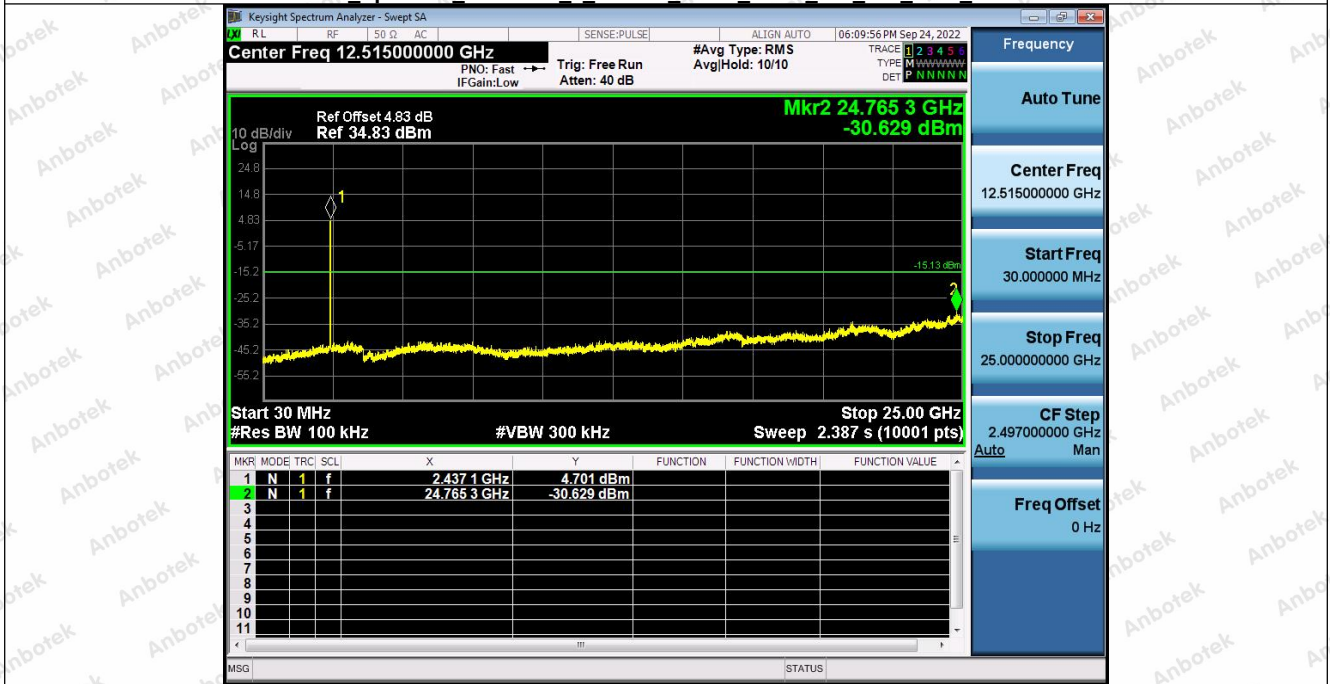

2 Spurious Emission 2 4GWiFi NVNT ANT1_802_11b_2437_00