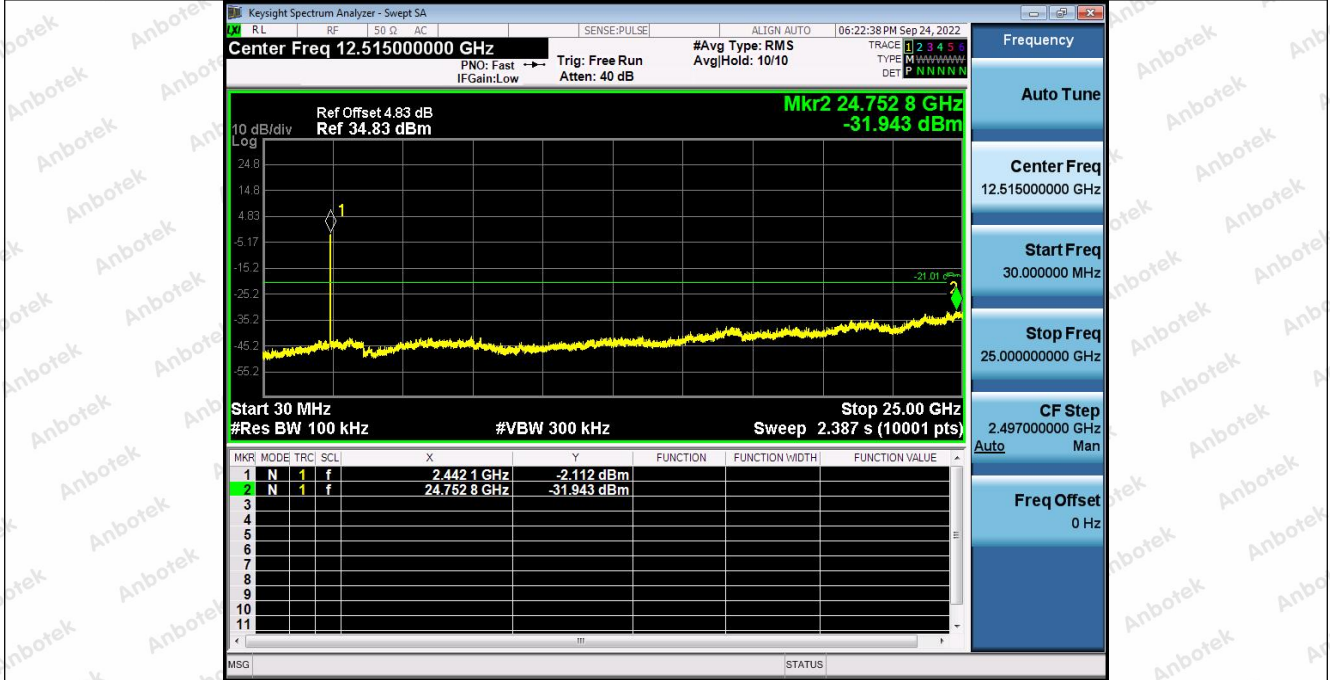

2 Spurious Emission 2 4GWiFi NVNT ANT1 802 11g 2437 00