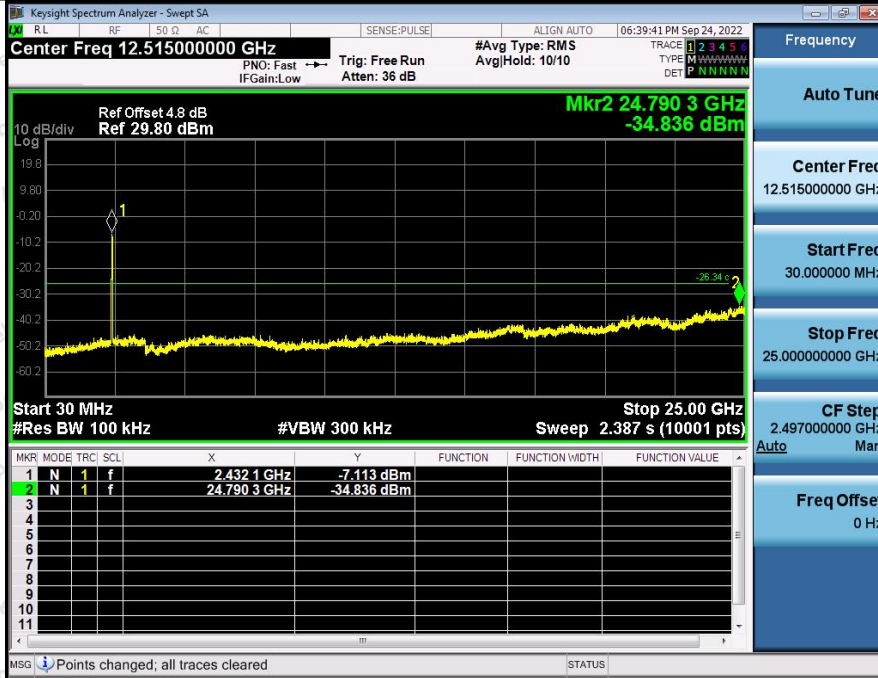

2 Spurious Emission 2 4GWiFi NVNT ANT1 802 11n(HT40) 2422 00