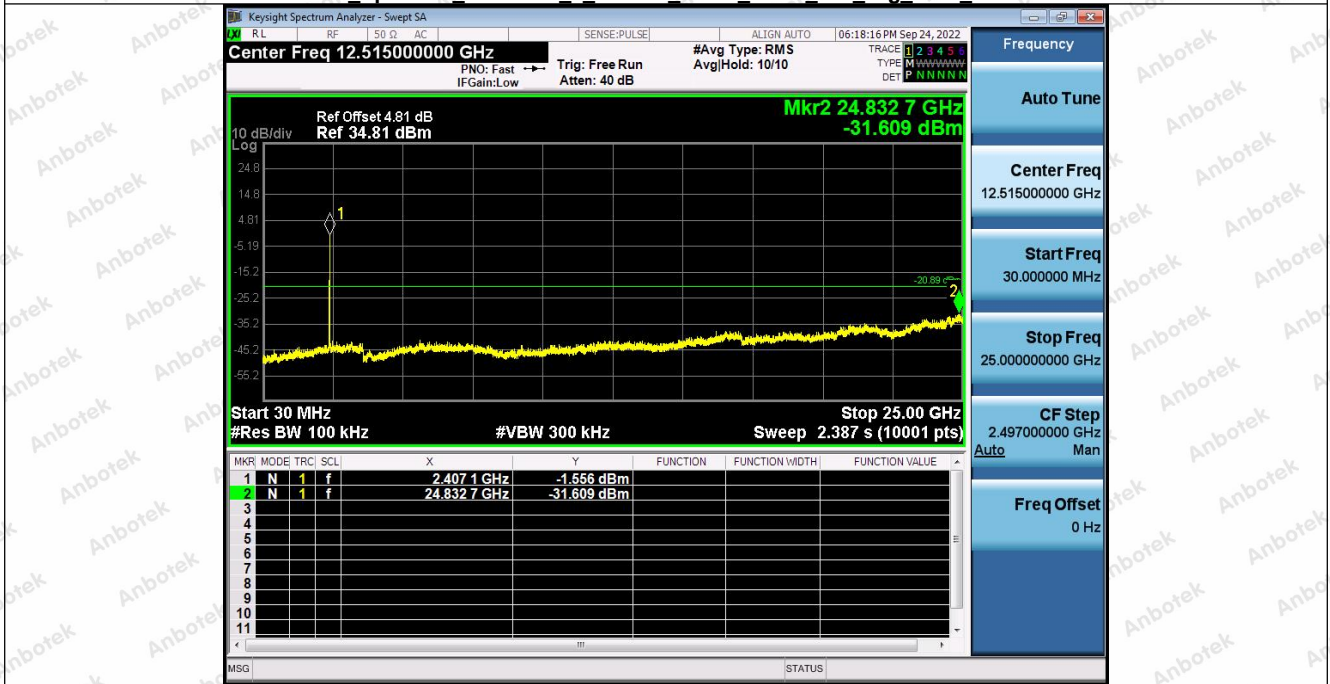

2 Spurious Emission 2 4GWiFi NVNT ANT1 802 11g 2412 00