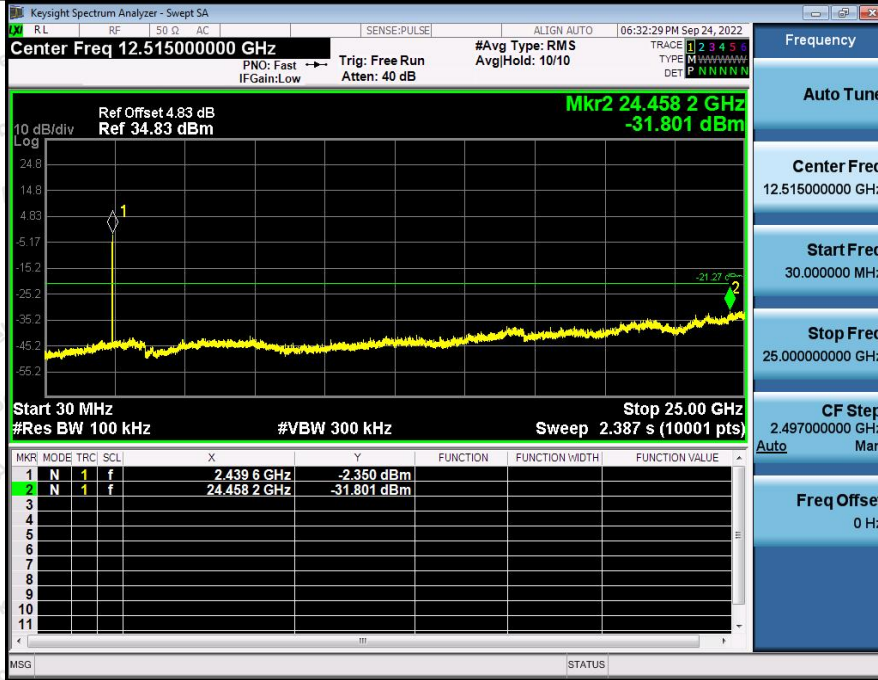

2 Spurious Emission 2 4GWiFi NVNT ANT1 802 11n(HT20) 2437 00