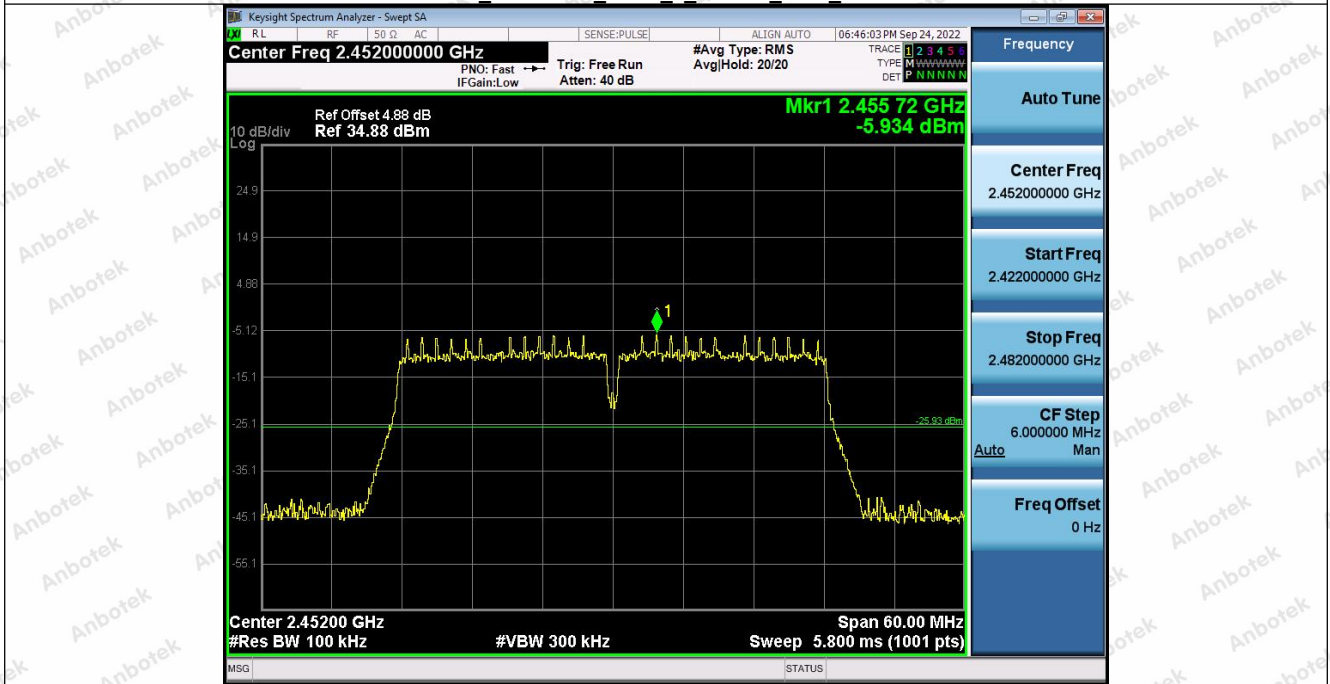

1 Reference Level 2 4GWiFi 2452 00

Shenzhen Anbotek Compliance Laboratory Limited

Address: 1/F., Building D, Sogood Science and Technology Park, Sanwei Community, Hangcheng Street, Bao'an District, Shenzhen, Guangdong, China.
Tel: (86) 0755-26066440 Fax: (86) 0755-26014772 Email: service@anbotek.com

Hotline: 400-003-0500
www.anbotek.com.cn