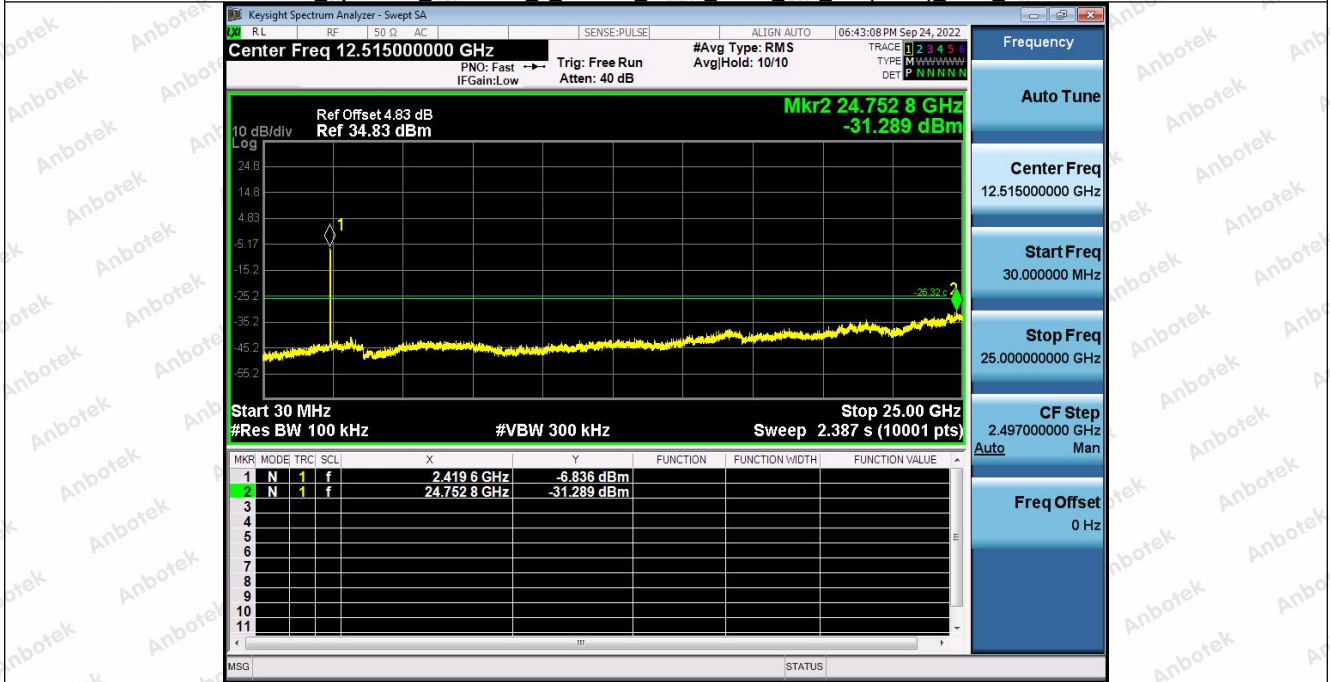

2 Spurious Emission 2 4GWiFi NVNT ANT1 802 11n(HT40) 2437 00