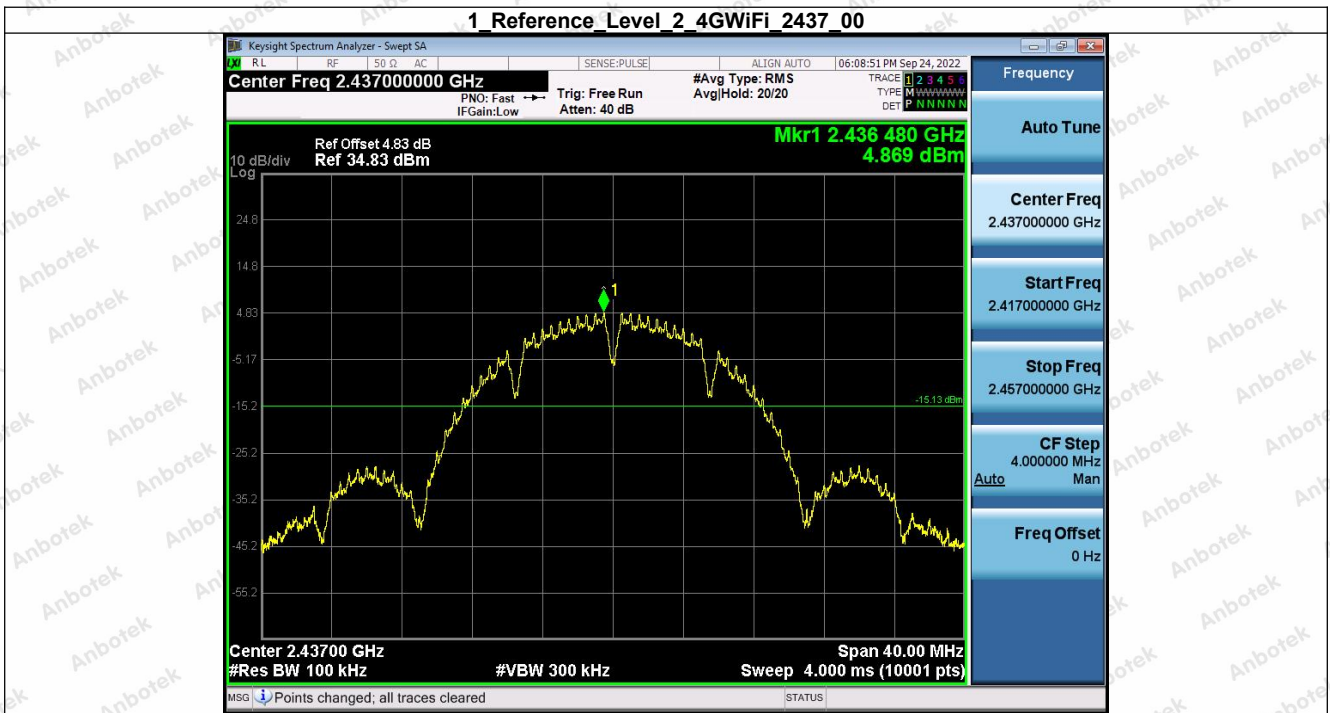

2 Spurious Emission 2 4GWiFi NVNT ANT1 802 11b 2412 00

1 Reference Level 2 4GWiFi 2437 00

Shenzhen Anbotek Compliance Laboratory Limited

Address: 1/F., Building D, Sogood Science and Technology Park, Sanwei Community, Hangcheng Street, Bao'an District, Shenzhen, Guangdong, China.
Tel: (86) 0755-26066440 Fax: (86) 0755-26014772 Email: service@anbotek.com