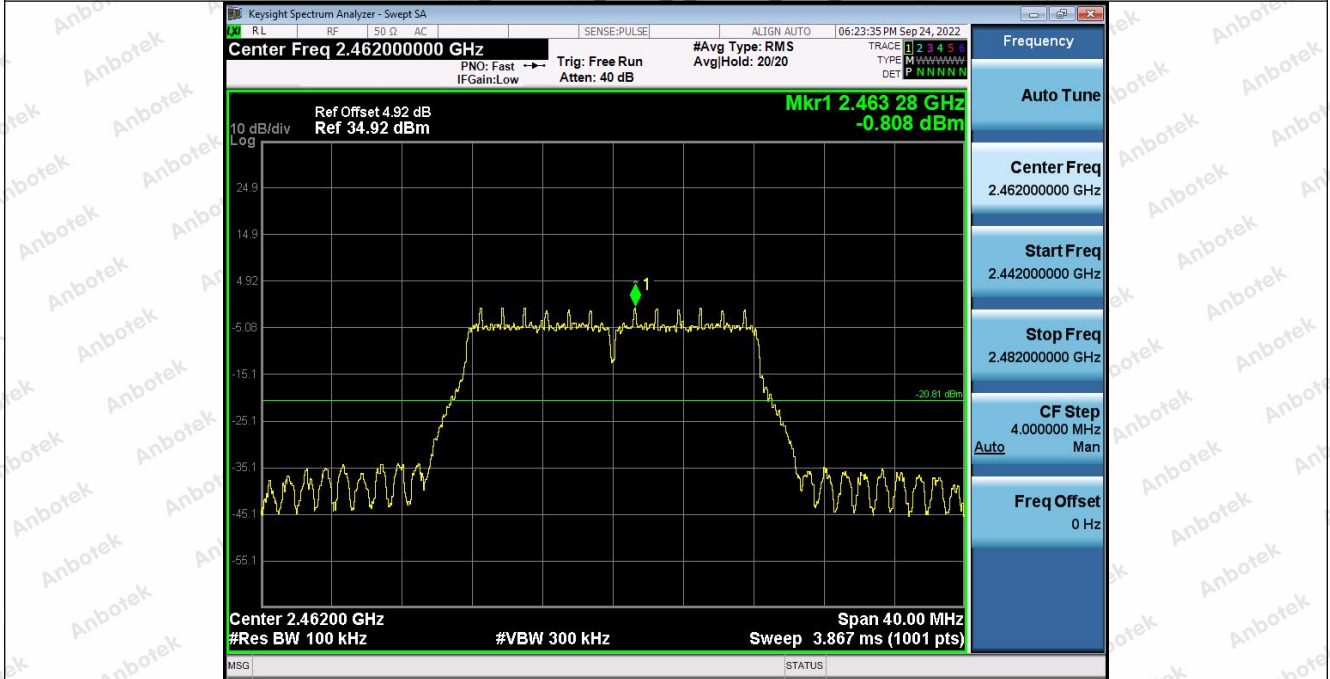

1 Reference Level 2 4GWiFi 2462 00

Shenzhen Anbotek Compliance Laboratory Limited

Address: 1/F., Building D, Sogood Science and Technology Park, Sanwei Community, Hangcheng Street, Bao'an District, Shenzhen, Guangdong, China.
Tel: (86) 0755-26066440 Fax: (86) 0755-26014772 Email: service@anbotek.com

Hotline 400-003-0500
www.anbotek.com.cn