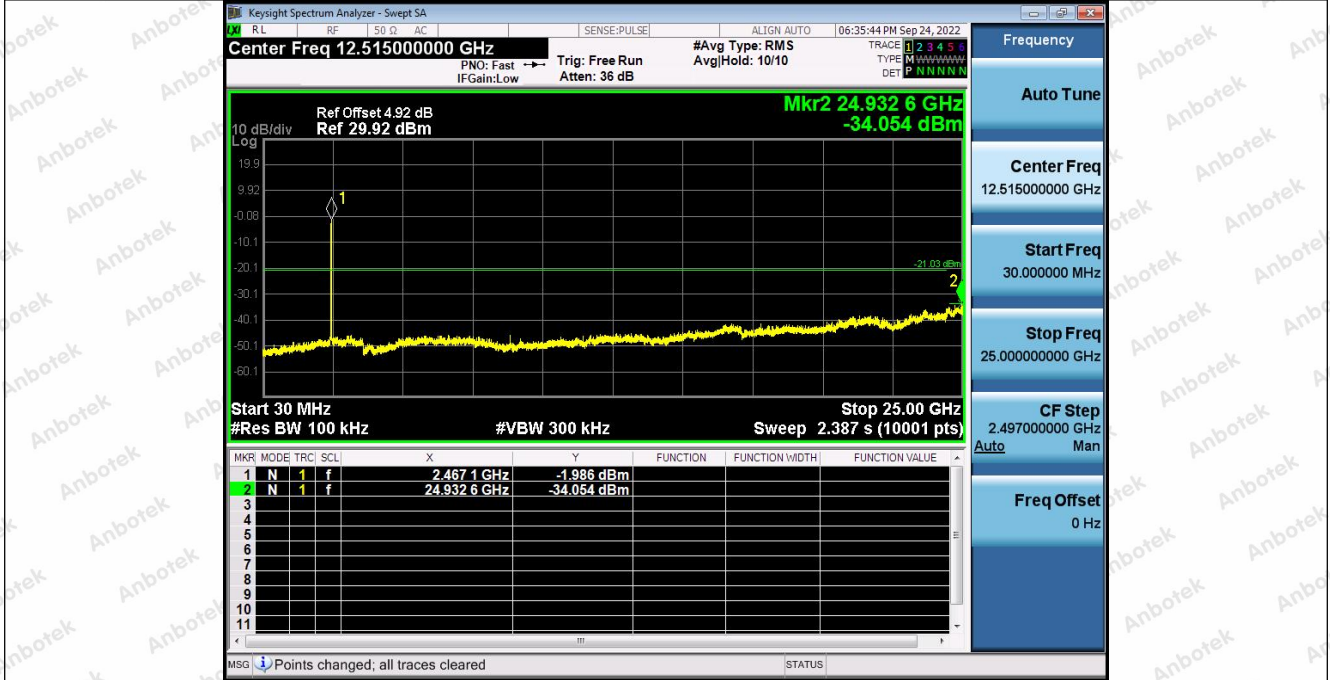

2 Spurious Emission 2 4GWiFi NVNT ANT1 802 11n(HT20) 2462 00