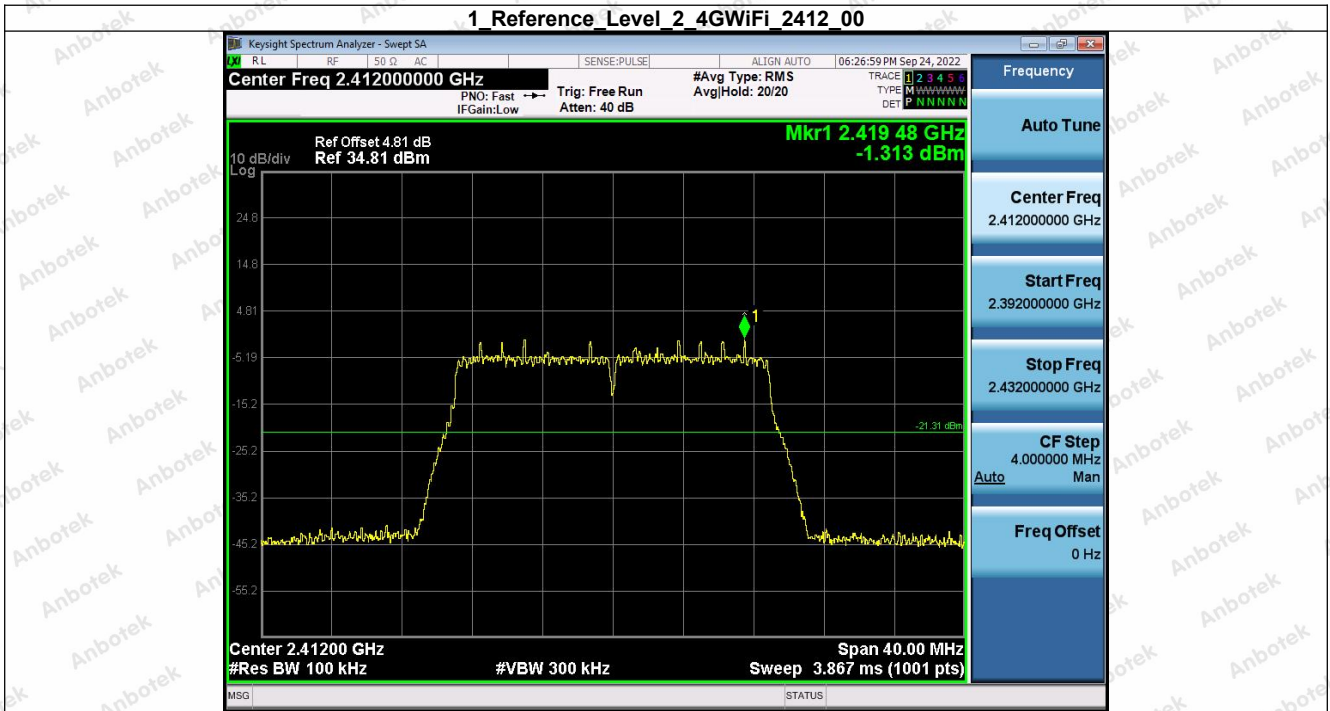

1 Reference Level 2 4GWiFi 2412 00

Shenzhen Anbotek Compliance Laboratory Limited

Address: 1/F., Building D, Sogood Science and Technology Park, Sanwei Community, Hangcheng Street, Bao'an District, Shenzhen, Guangdong, China.
Tel: (86) 0755-26066440 Fax: (86) 0755-26014772 Email: service@anbotek.com

Hotline
400-003-0500
www.anbotek.com.cn