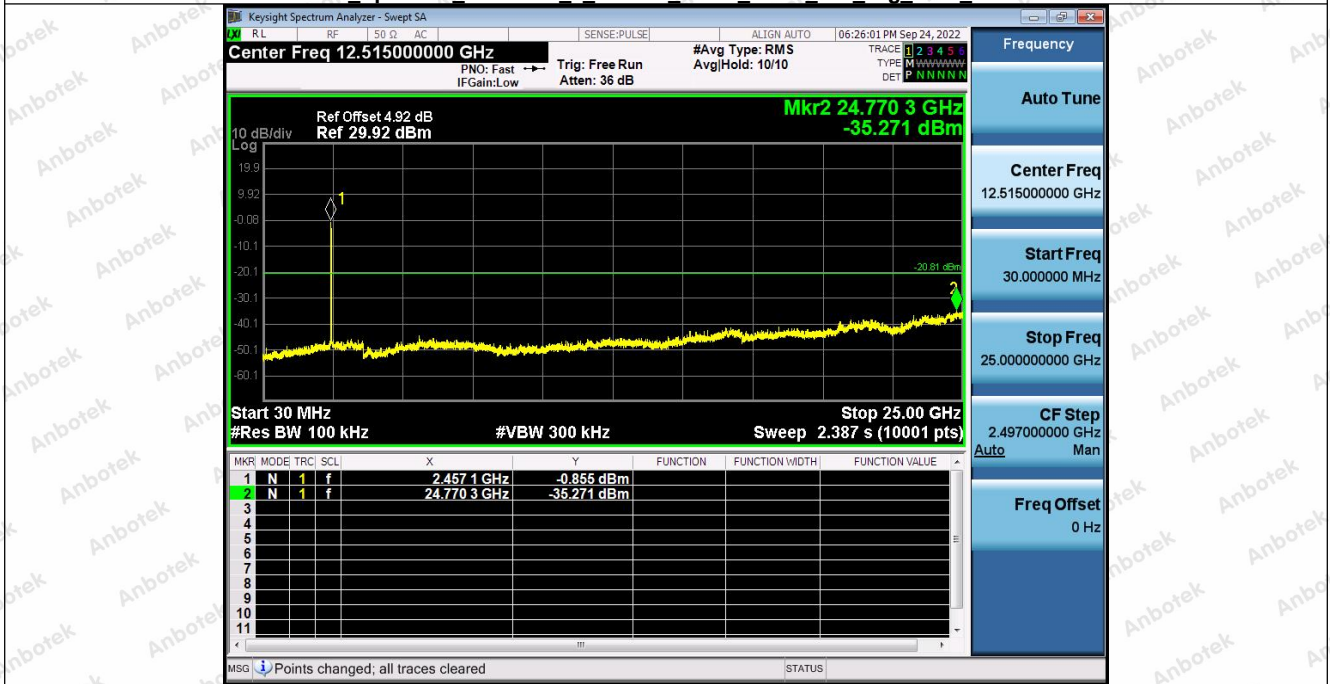

2 Spurious Emission 2 4GWiFi NVNT ANT1 802 11g 2462 00