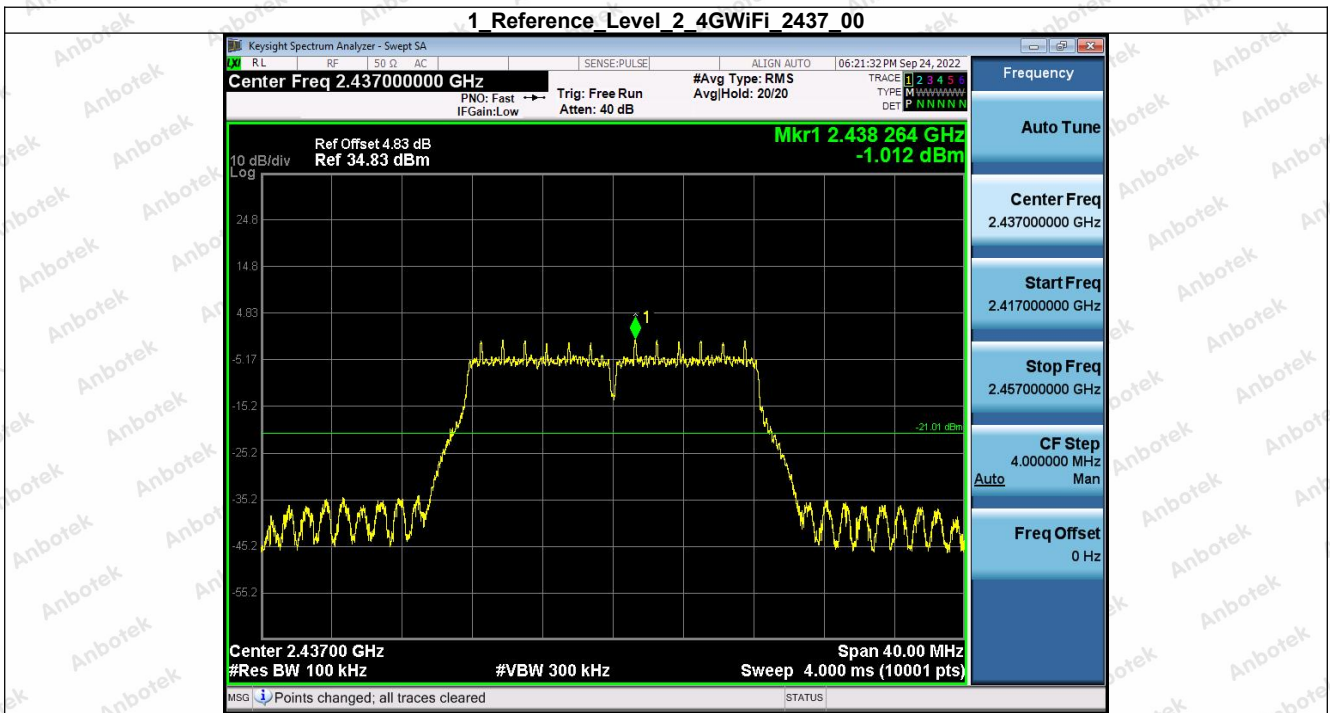

1 Reference Level 2 4GWiFi 2437 00

Shenzhen Anbotek Compliance Laboratory Limited

Address: 1/F., Building D, Sogood Science and Technology Park, Sanwei Community, Hangcheng Street, Bao'an District, Shenzhen, Guangdong, China.
Tel: (86) 0755-26066440 Fax: (86) 0755-26014772 Email: service@anbotek.com

Hotline 400-003-0500
www.anbotek.com.cn