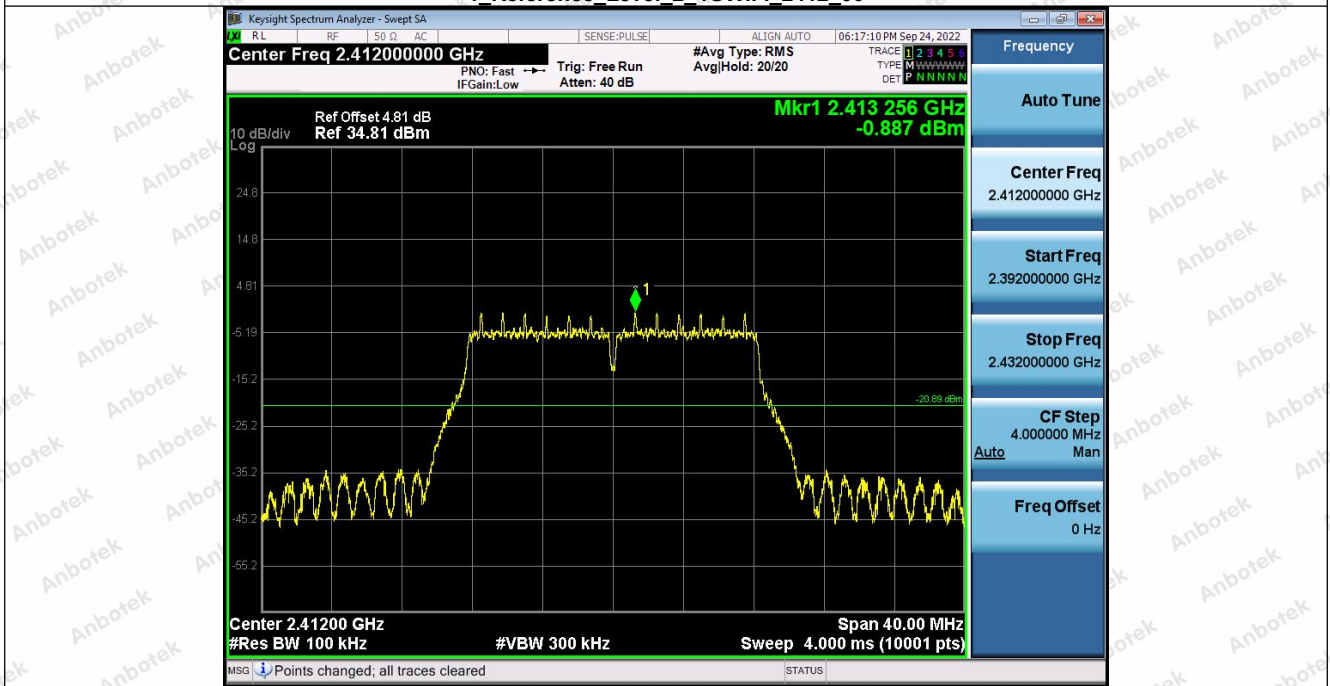

1 Reference Level 2 4GWiFi 2412 00

Shenzhen Anbotek Compliance Laboratory Limited

Address: 1/F., Building D, Sogood Science and Technology Park, Sanwei Community, Hangcheng Street, Bao'an District, Shenzhen, Guangdong, China.
Tel: (86) 0755-26066440 Fax: (86) 0755-26014772 Email: service@anbotek.com

Hotline
400-003-0500
www.anbotek.com.cn