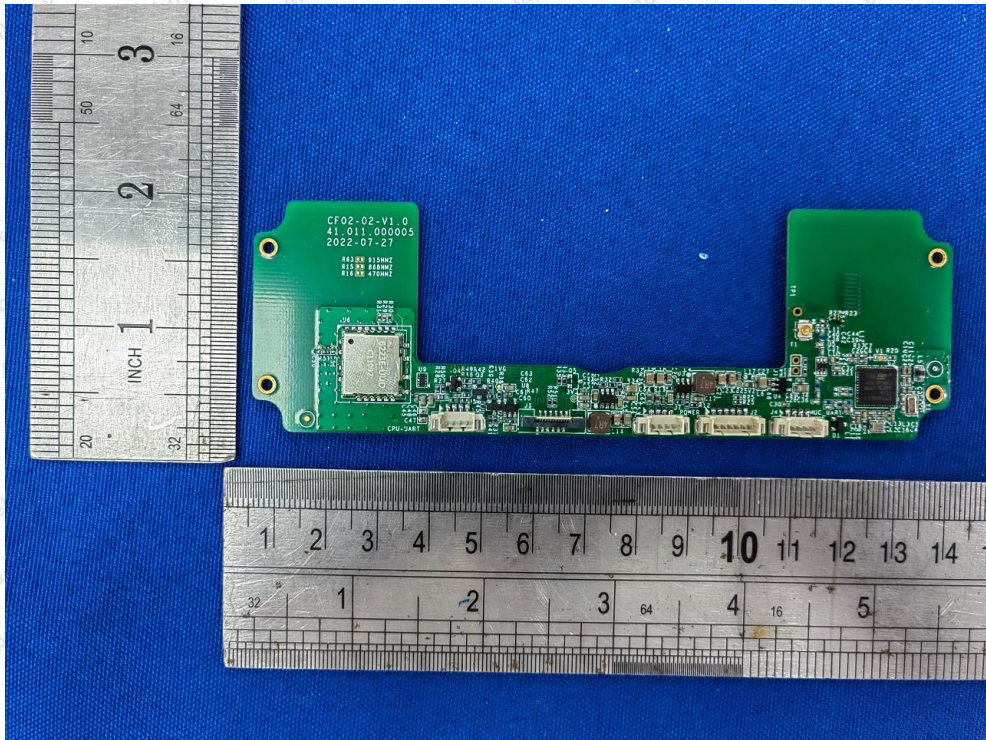

Hotline  
400-003-0500  
www.anbotek.com

LoRa ANT

WIFI ANT

**Shenzhen Anbotek Compliance Laboratory Limited**

Address: 1/F., Building D, Sogood Science and Technology Park, Sanwei Community, Hangcheng Street, Bao'an District, Shenzhen, Guangdong, China.  
Tel: (86) 755-26066440 Fax: (86) 755-26014772 Email: service@anbotek.com