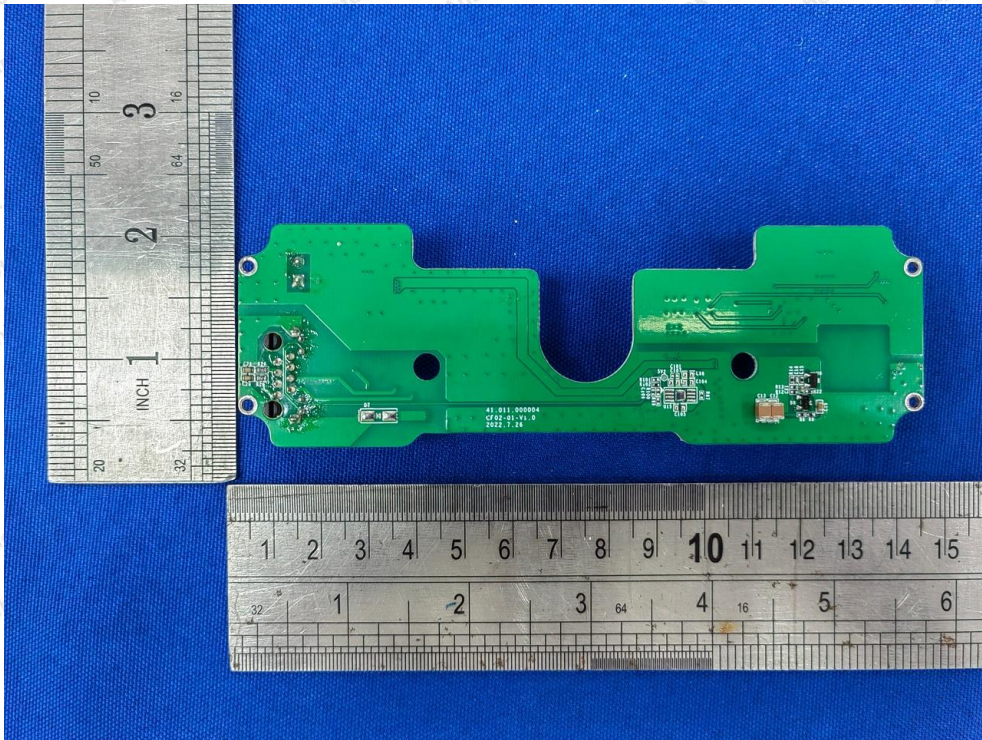

Shenzhen Anbotek Compliance Laboratory Limited

Address: 1/F., Building D, Sogood Science and Technology Park, Sanwei Community, Hangcheng Street, Bao'an District, Shenzhen, Guangdong, China.

Tel: (86) 755-26066440 Fax: (86) 755-26014772 Email: service@anbotek.com

Hotline
400-003-0500
www.anbotek.com