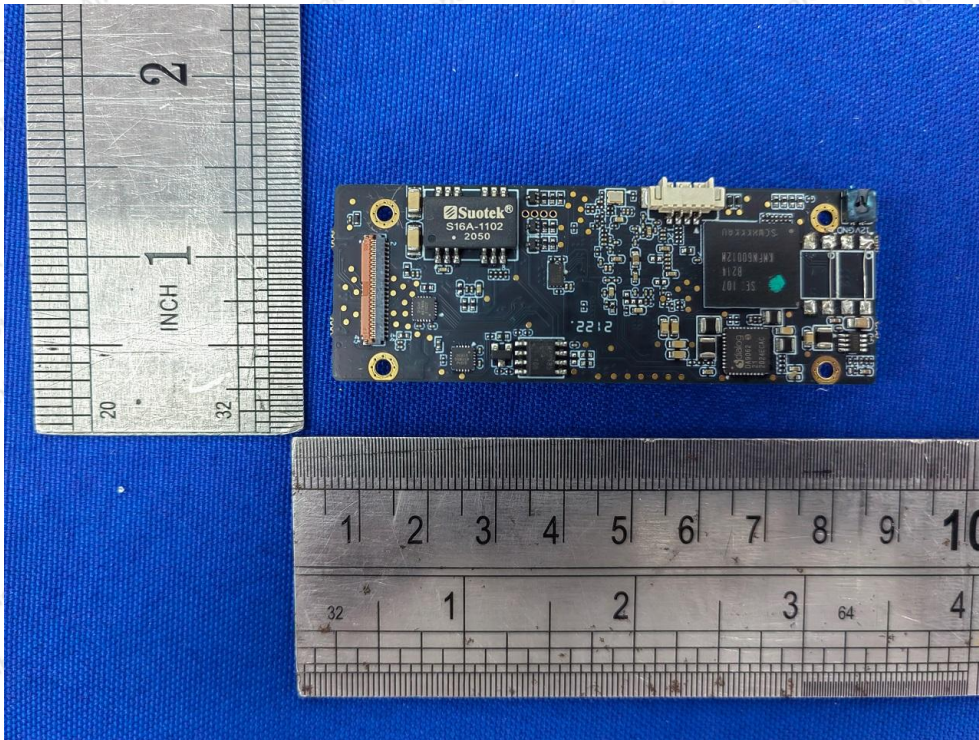

Shenzhen Anbotek Compliance Laboratory Limited

Address: 1/F., Building D, Sogood Science and Technology Park, Sanwei Community, Hangcheng Street, Bao'an District, Shenzhen, Guangdong, China.
Tel: (86) 755-26066440 Fax: (86) 755-26014772 Email: service@anbotek.com

Hotline
400-003-0500
www.anbotek.com