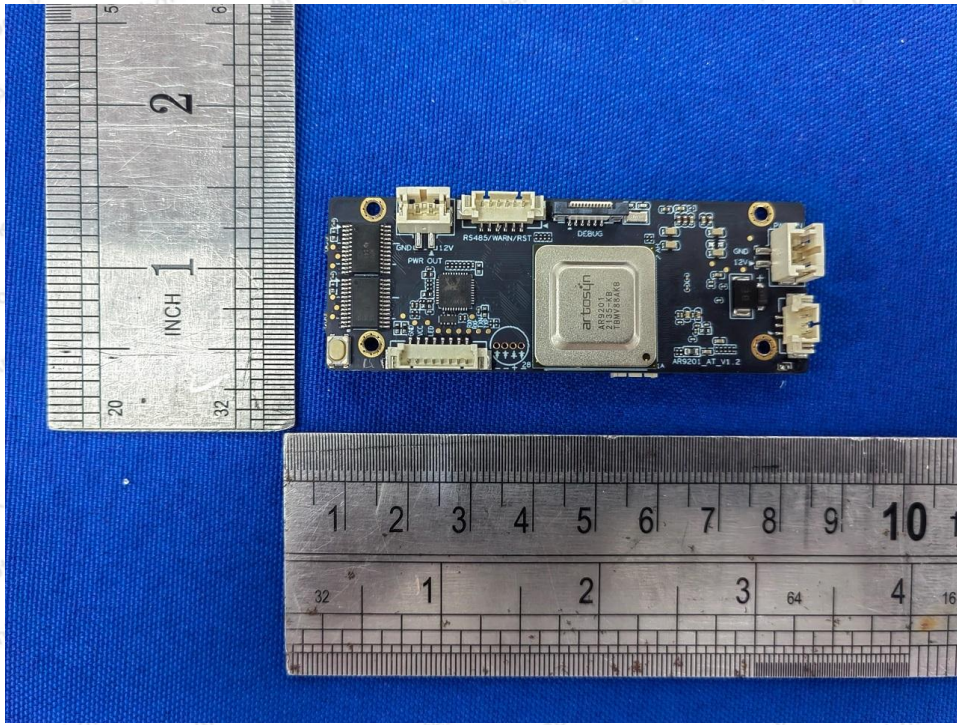

Shenzhen Anbotek Compliance Laboratory Limited

Address: 1/F., Building D, Sogood Science and Technology Park, Sanwei Community, Hangcheng Street, Bao'an District, Shenzhen, Guangdong, China.
Tel: (86) 755-26066440 Fax: (86) 755-26014772 Email: service@anbotek.com

Hotline
400-003-0500
www.anbotek.com