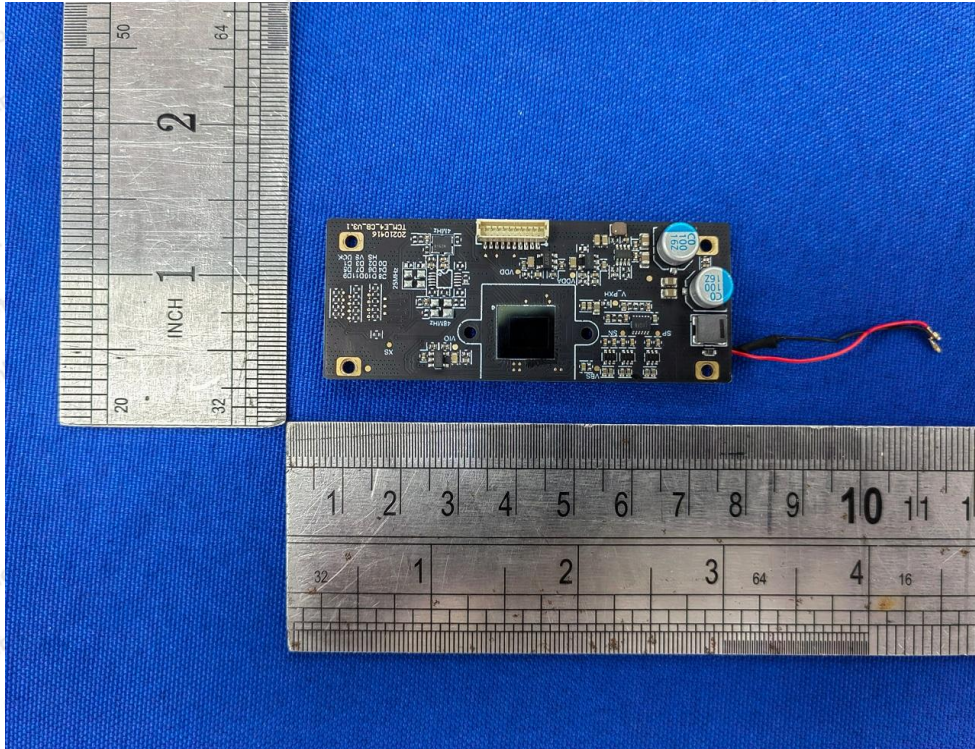

Shenzhen Anbotek Compliance Laboratory Limited

Address: 1/F., Building D, Sogood Science and Technology Park, Sanwei Community, Hangcheng Street, Bao'an District, Shenzhen, Guangdong, China.
Tel: (86) 755-26066440 Fax: (86) 755-26014772 Email: service@anbotek.com

Hotline
400-003-0500
www.anbotek.com