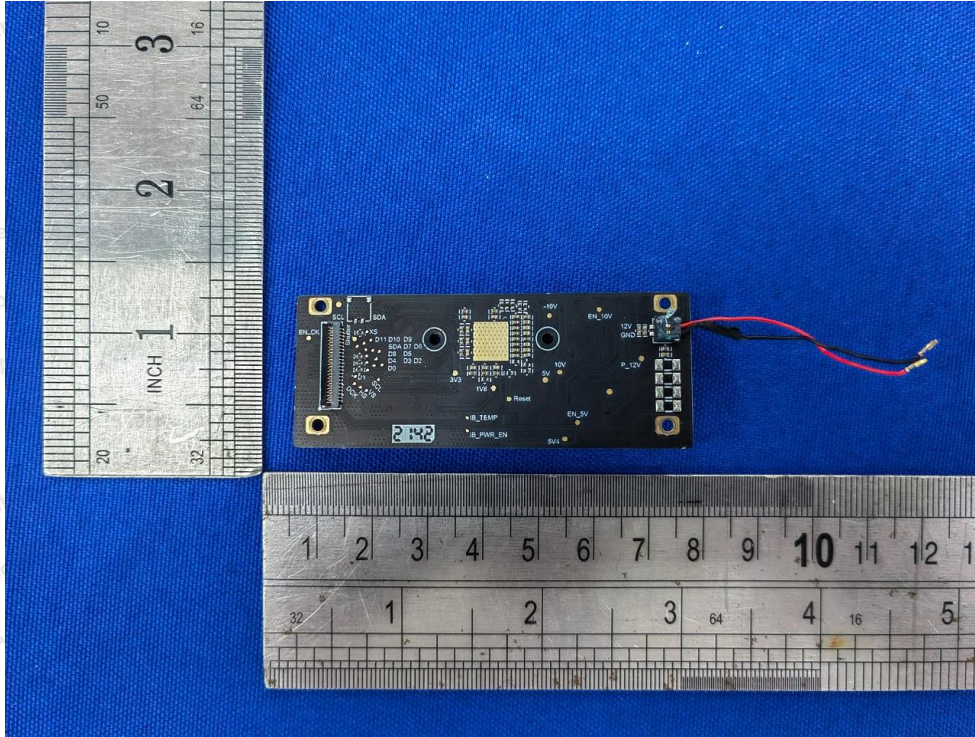

Shenzhen Anbotek Compliance Laboratory Limited

Address: 1/F., Building D, Sogood Science and Technology Park, Sanwei Community, Hangcheng Street, Bao'an District, Shenzhen, Guangdong, China.
Tel: (86) 755-26066440 Fax: (86) 755-26014772 Email: service@anbotek.com

Hotline
400-003-0500
www.anbotek.com