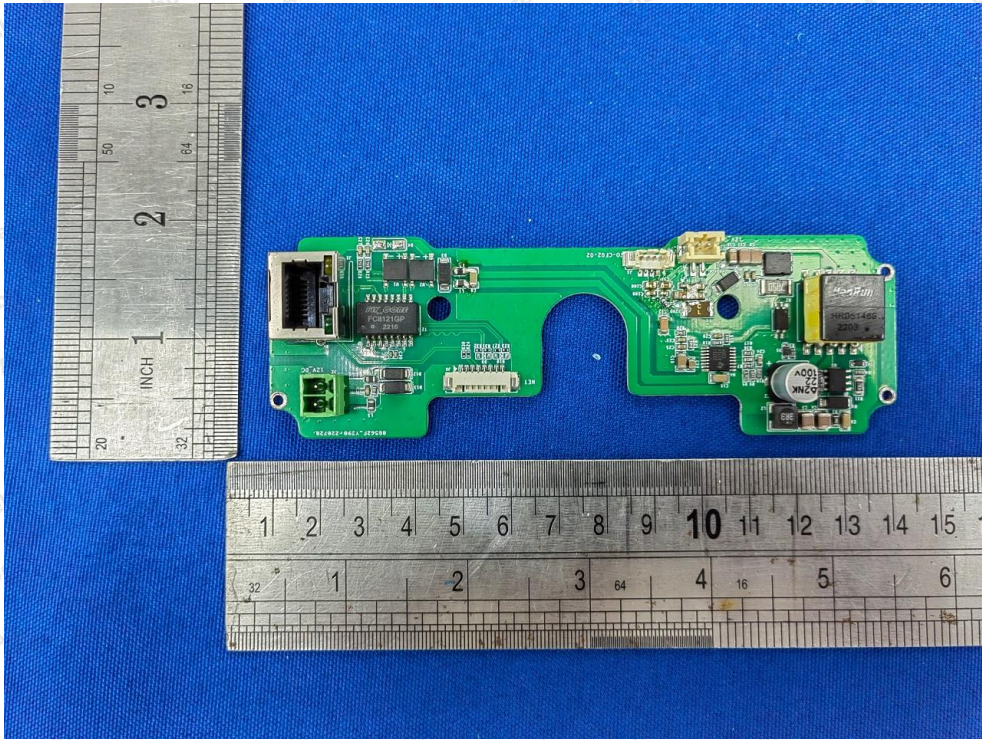

Shenzhen Anbotek Compliance Laboratory Limited

Address: 1/F., Building D, Sogood Science and Technology Park, Sanwei Community, Hangcheng Street, Bao'an District, Shenzhen, Guangdong, China.

Tel: (86) 755-26066440 Fax: (86) 755-26014772 Email: service@anbotek.com

Hotline
400-003-0500
www.anbotek.com