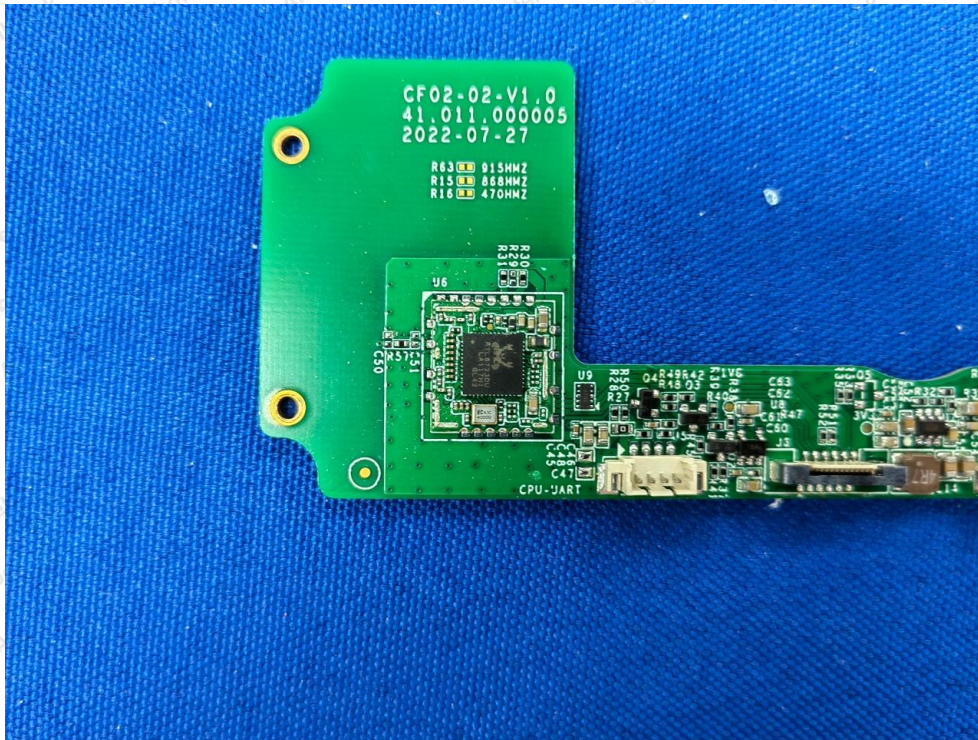

Shenzhen Anbotek Compliance Laboratory Limited

Address: 1/F., Building D, Sogood Science and Technology Park, Sanwei Community, Hangcheng Street, Bao'an District, Shenzhen, Guangdong, China.

Tel: (86) 755-26066440 Fax: (86) 755-26014772 Email: service@anbotek.com

Hotline
400-003-0500
www.anbotek.com