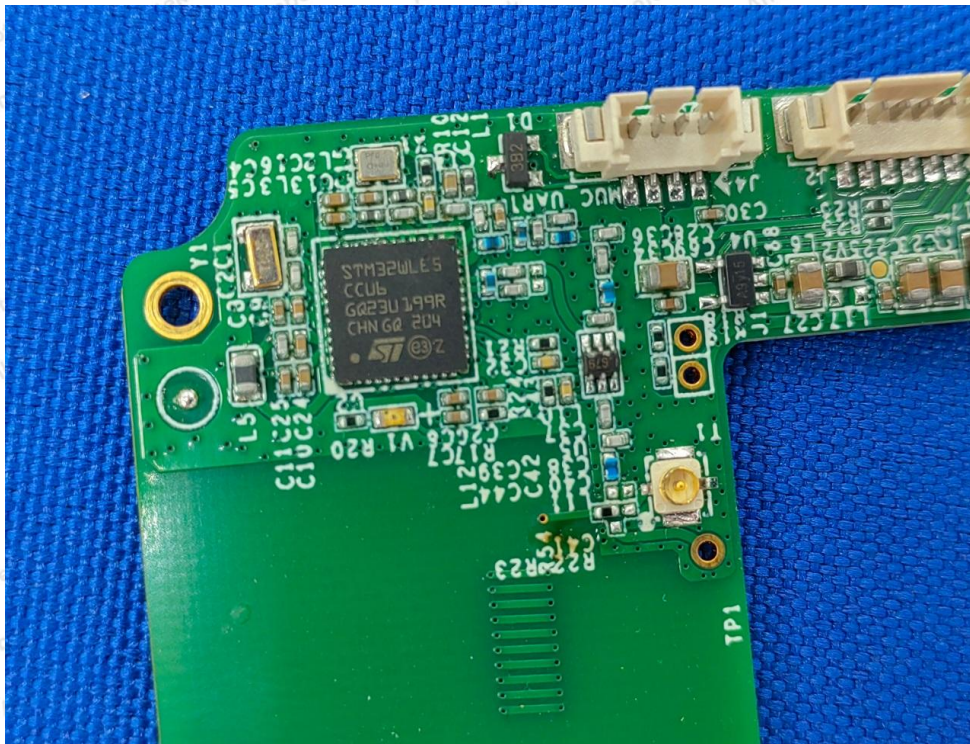

Shenzhen Anbotek Compliance Laboratory Limited

Address: 1/F., Building D, Sogood Science and Technology Park, Sanwei Community, Hangcheng Street, Bao'an District, Shenzhen, Guangdong, China.

Tel: (86) 755-26066440 Fax: (86) 755-26014772 Email: service@anbotek.com

Hotline
400-003-0500
www.anbotek.com