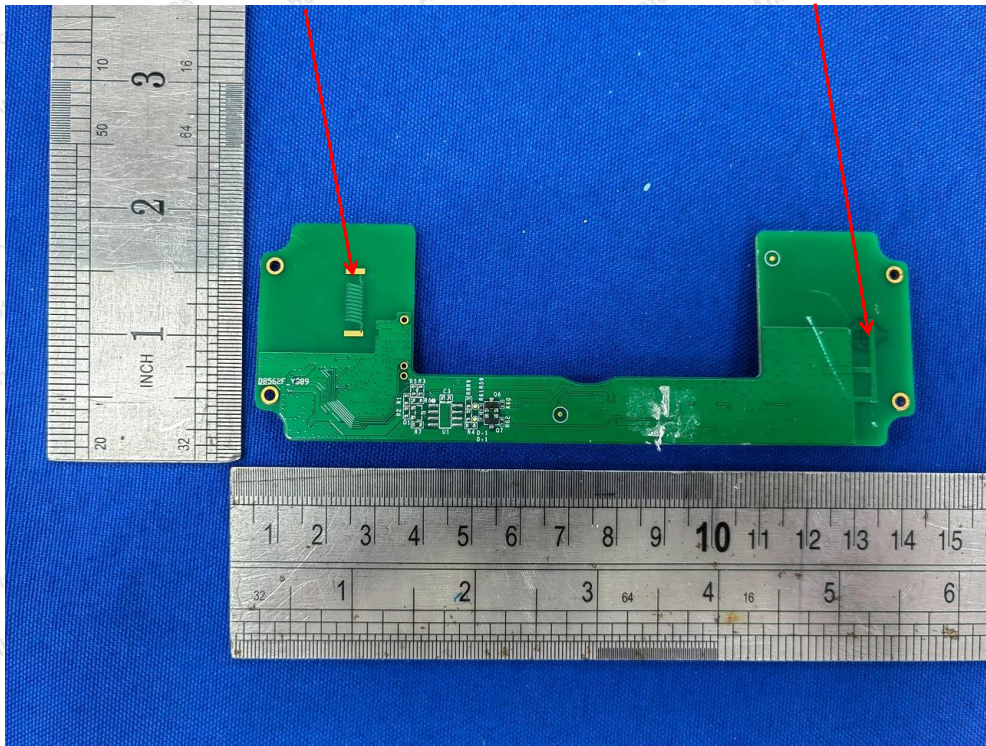

Hotline  
400-003-0500  
www.anbotek.com

LoRa ANT

WIFI ANT

**Shenzhen Anbotek Compliance Laboratory Limited**

Address: 1/F., Building D, Sogood Science and Technology Park, Sanwei Community, Hangcheng Street, Bao'an District, Shenzhen, Guangdong, China.  
Tel: (86) 755-26066440 Fax: (86) 755-26014772 Email: service@anbotek.com