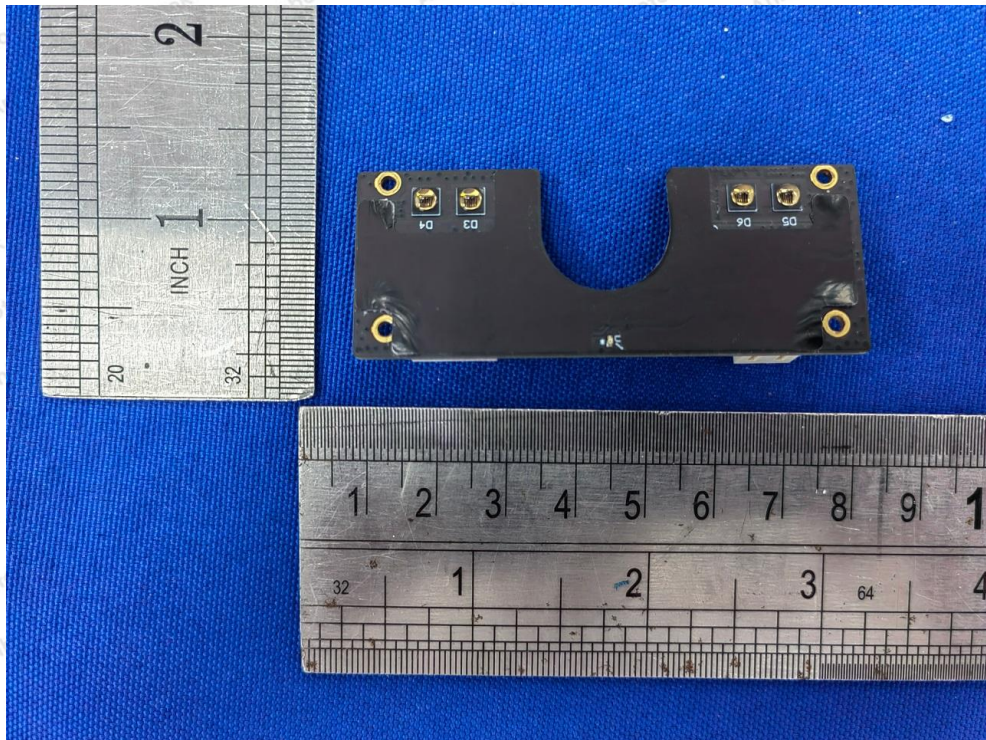

Shenzhen Anbotek Compliance Laboratory Limited

Address: 1/F., Building D, Sogood Science and Technology Park, Sanwei Community, Hangcheng Street, Bao'an District, Shenzhen, Guangdong, China.
Tel: (86) 755-26066440 Fax: (86) 755-26014772 Email: service@anbotek.com

Hotline
400-003-0500
www.anbotek.com