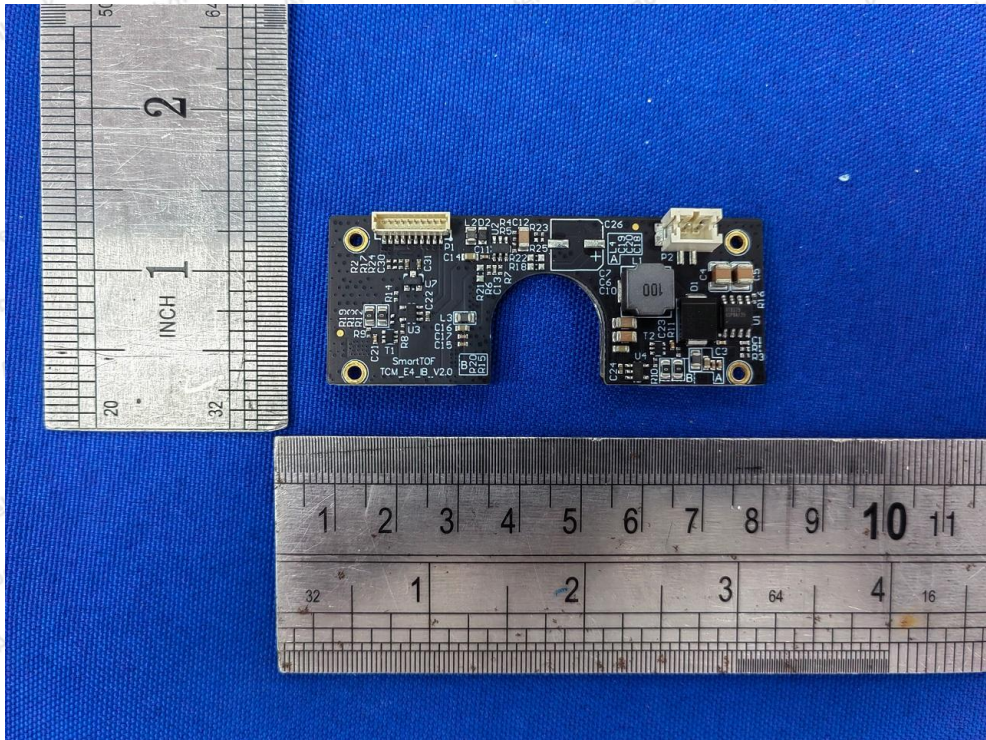

Shenzhen Anbotek Compliance Laboratory Limited

Address: 1/F., Building D, Sogood Science and Technology Park, Sanwei Community, Hangcheng Street, Bao'an District, Shenzhen, Guangdong, China.
Tel: (86) 755-26066440 Fax: (86) 755-26014772 Email: service@anbotek.com

Hotline
400-003-0500
www.anbotek.com