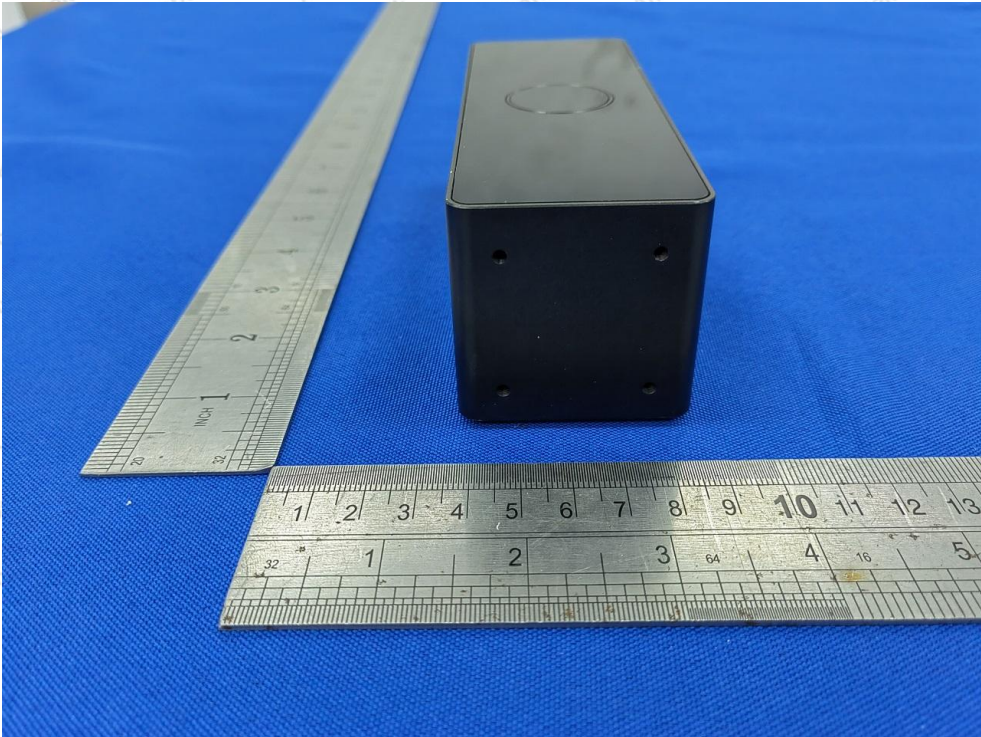

Shenzhen Anbotek Compliance Laboratory Limited

Address: 1/F., Building D, Sogood Science and Technology Park, Sanwei Community, Hangcheng Street, Bao'an District, Shenzhen, Guangdong, China.
Tel: (86) 755-26066440 Fax: (86) 755-26014772 Email: service@anbotek.com

Hotline
400-003-0500
www.anbotek.com