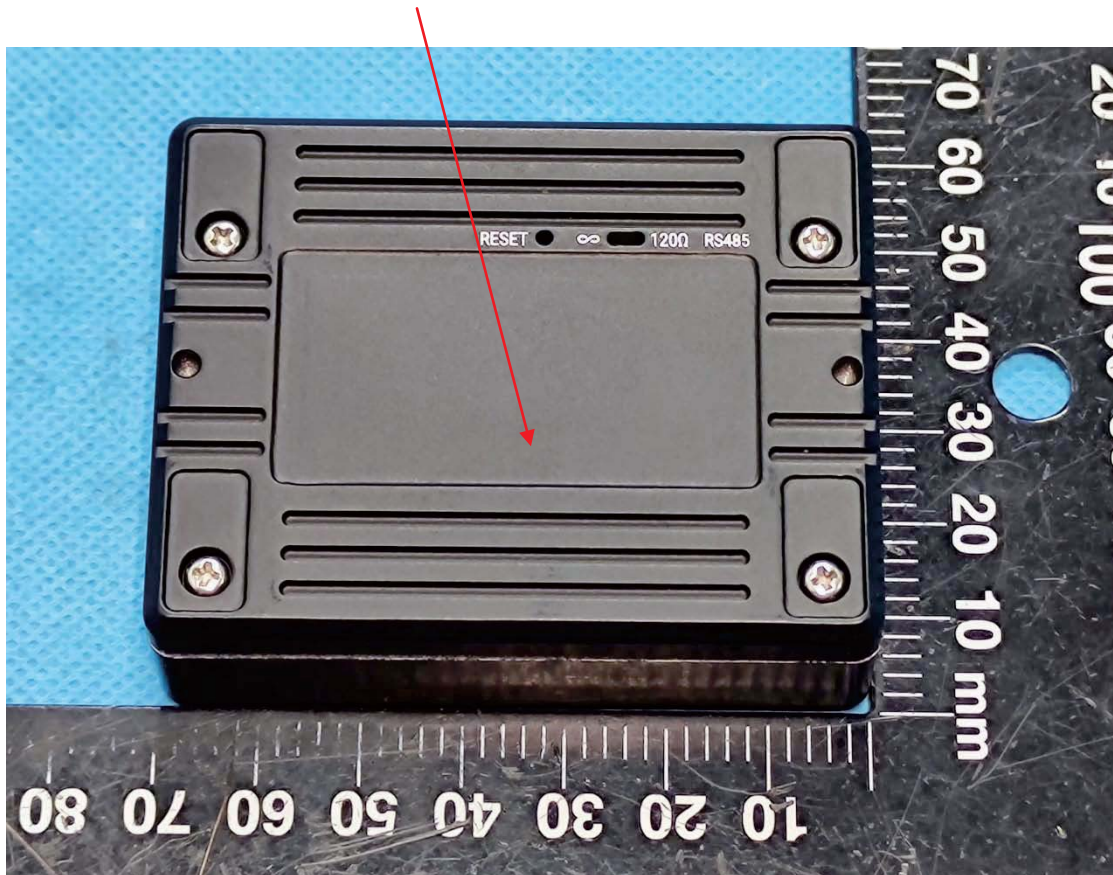

Mini Industrial Router

Model: UR41-L08AF

Power Input: 5-24V DC

LAN: 192.168.1.1

Username: admin

Password: password

FCC ID: 2AYHY-UR41

Contains FCC ID: XMR201909EG95NAX

SN 6053C5280638

MAC 24E124F6968C

Mini Industrial Router

Model: NA41-L08AF

Power Input: 5-24V DC

LAN: 192.168.1.1

Username: admin

Password: password