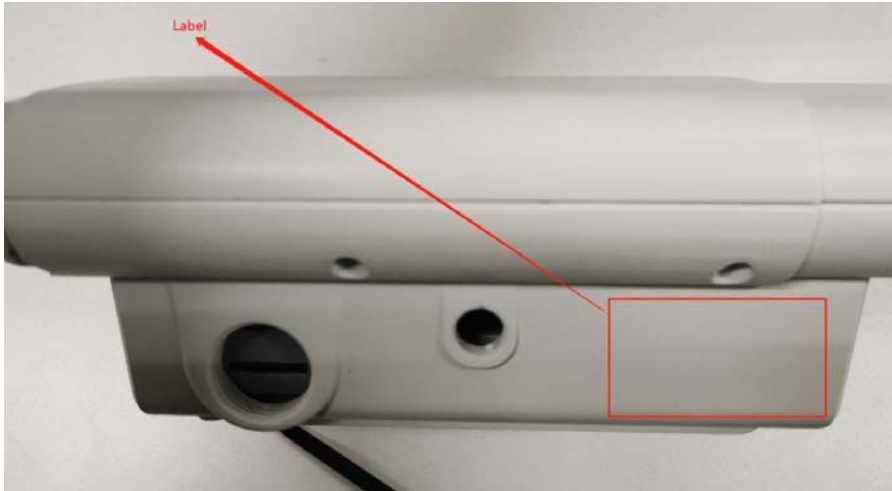

MAC 24E124F580F4-F5

LoRaWAN Gateway

Model:UG67-L04AF-915M
IP Address: 192.168.23.150
Power Input:PoE 802.3 af
Contains FCC ID: XMR201909EC25AFX
Username: admin
Password: password
FCC ID: 2AYHY-UG67-EA
IMEI: 865847051274536

SN 6222C2784329

MAC 24E124F580F4-F5

LoRaWAN Gateway

Model:UG67-9M
IP Address:192.168.23.150
Power Input:PoE 802.3 af

Username: admin
Password: password
FCC ID: 2AYHY-UG67-EA
IMEI: 865847051274536

LoRaWAN Gateway