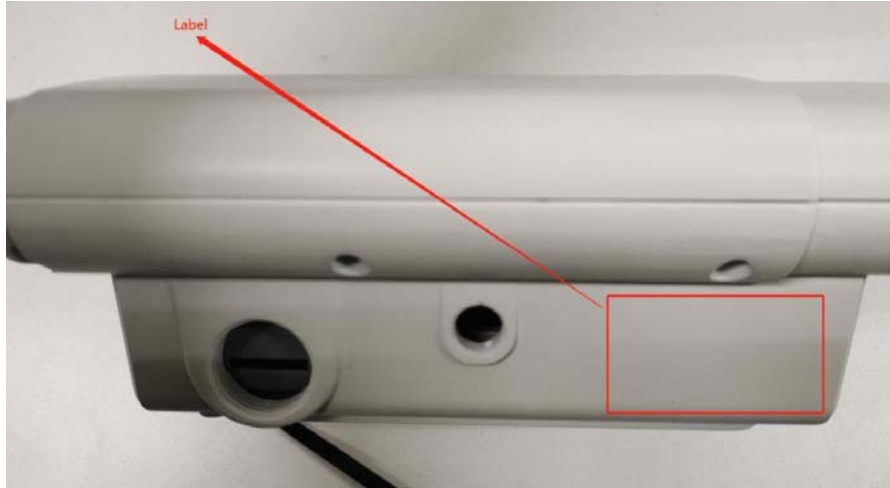

LoRaWAN Gateway

Model:UG67-L04AF-9M
IP Address: 192.168.23.150
Power Input:PoE 802.3 af
Contains FCC ID: XMR201909EC25AFX
Username: admin
Password: password
FCC ID: 2AYHY-UG67-EA
IMEI: 865847051274536

SN 6222C2784329

MAC 24E124F580F4-F5

LoRaWAN Gateway

Model:UG67-L04AF-915M
IP Address: 192.168.23.150
Power Input:PoE 802.3 af
Contains FCC ID: XMR201909EC25AFX
Username: admin
Password: password
FCC ID: 2AYHY-UG67-EA
IMEI: 865847051274536