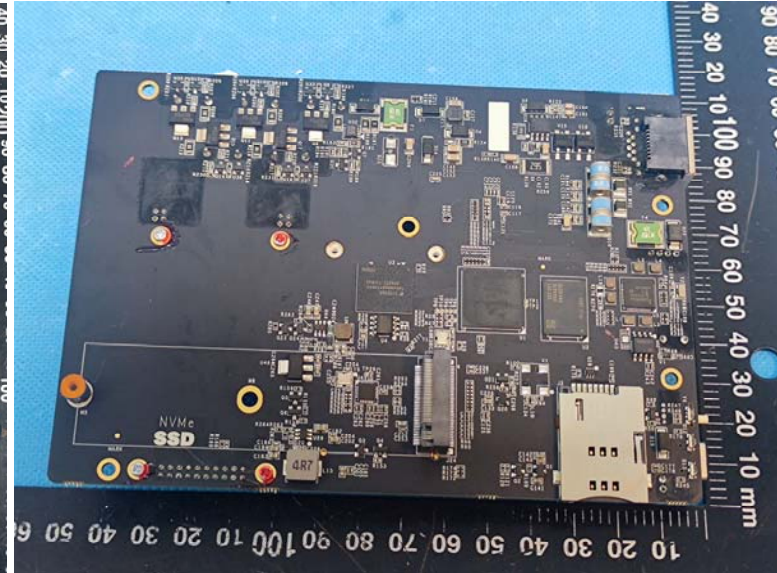

EXHIBIT B - EUT EXTERNAL PHOTOGRAPHS

Model: UG67-L04AF-915M

Model: UG67-915M

GNSS Module

Wi-Fi Module

GNSS Module

Wi-Fi Module

Lora Module

Lora Module

Antenna Board

Antenna Board

WIFI Antenna

WIFI Antenna

LTE Antenna

LTE Antenna (without cable, not in use)

Internal LoRa Antenna 1 (without cable, not in use)