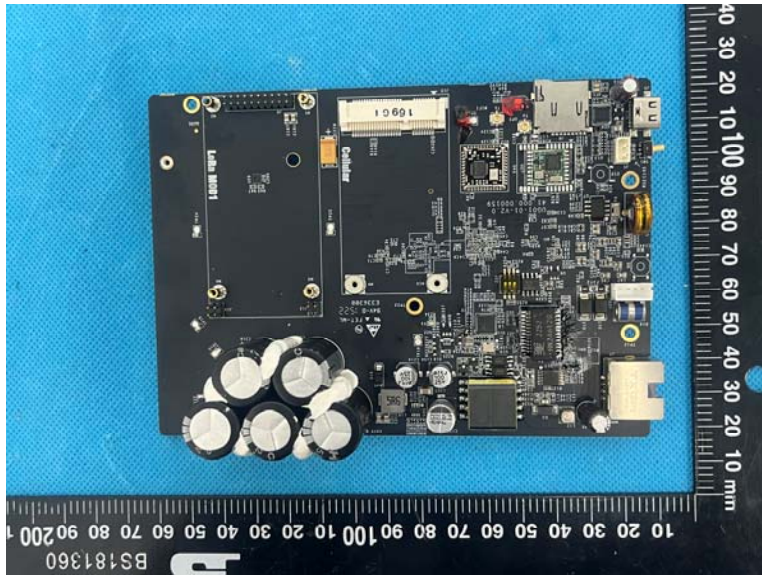

EXHIBIT B - EUT EXTERNAL PHOTOGRAPHS

Model: UG67-L04AF-915M

Model: UG67-915M

GNSS Module

Wi-Fi Module

GNSS Module

Wi-Fi Module

Lora Module

Lora Module

Antenna Board

Antenna Board

WIFI Antenna

WIFI Antenna

LTE Antenna

LTE Antenna (without cable, not in use)

Internal LoRa Antenna 1 (without cable, not in use)