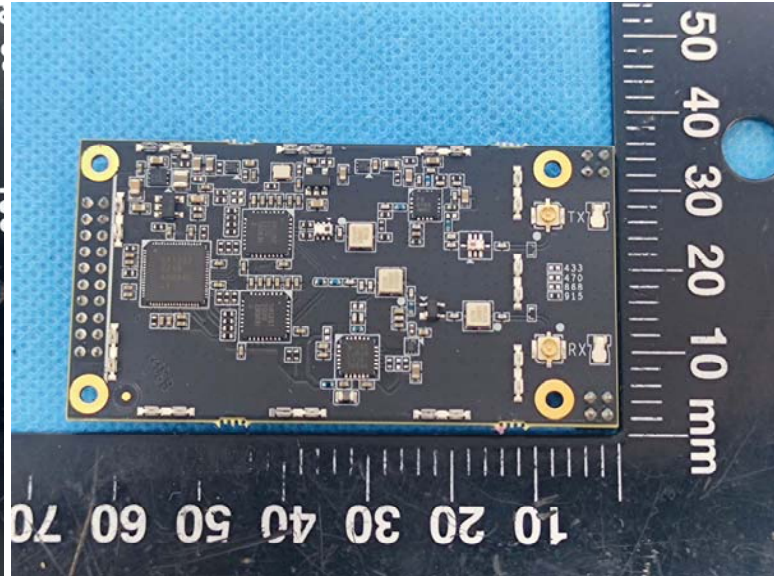

EXHIBIT B - EUT EXTERNAL PHOTOGRAPHS

Model: UG67-L04AF-915M

Model: UG67-915M

GNSS Module

Wi-Fi Module

GNSS Module

Wi-Fi Module

Lora Module

Lora Module

Antenna Board

Antenna Board

WIFI Antenna

WIFI Antenna

LTE Antenna

LTE Antenna (without cable, not in use)

Internal LoRa Antenna 1 (without cable, not in use)