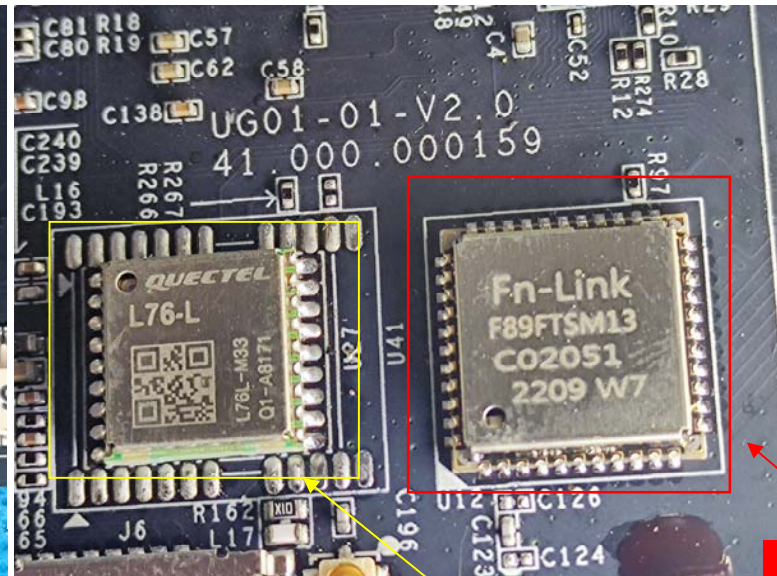

EXHIBIT B - EUT EXTERNAL PHOTOGRAPHS

Model: UG67-L04AF-915M

Model: UG67-915M

GNSS Module

Wi-Fi Module

GNSS Module

Wi-Fi Module

Lora Module

Lora Module

Antenna Board

Antenna Board

WIFI Antenna

WIFI Antenna

LTE Antenna

LTE Antenna (without cable, not in use)

Internal LoRa Antenna 1 (without cable, not in use)