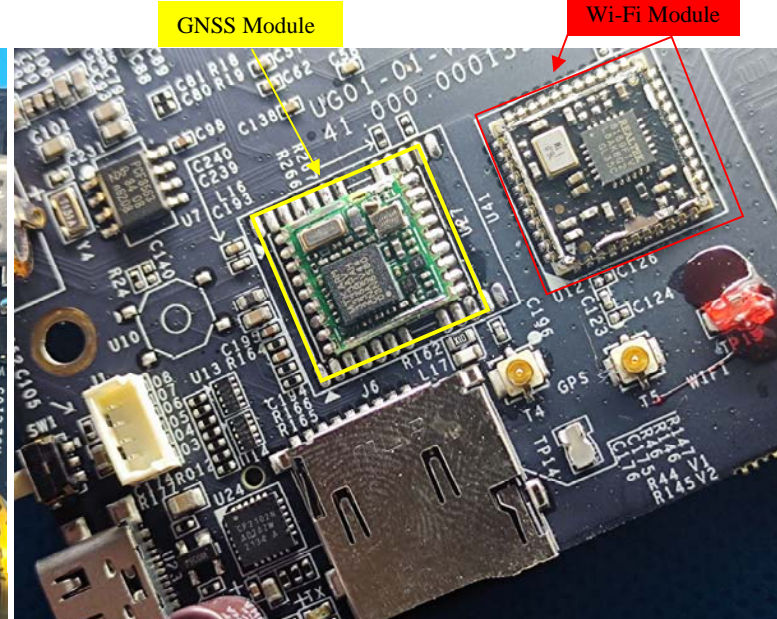

EXHIBIT B - EUT EXTERNAL PHOTOGRAPHS

Model: UG67-L04AF-915M

Model: UG67-915M

GNSS Module

Wi-Fi Module

GNSS Module

Wi-Fi Module

Lora Module

Lora Module

Antenna Board

Antenna Board

WIFI Antenna

WIFI Antenna

LTE Antenna

LTE Antenna (without cable, not in use)

Internal LoRa Antenna 1 (without cable, not in use)