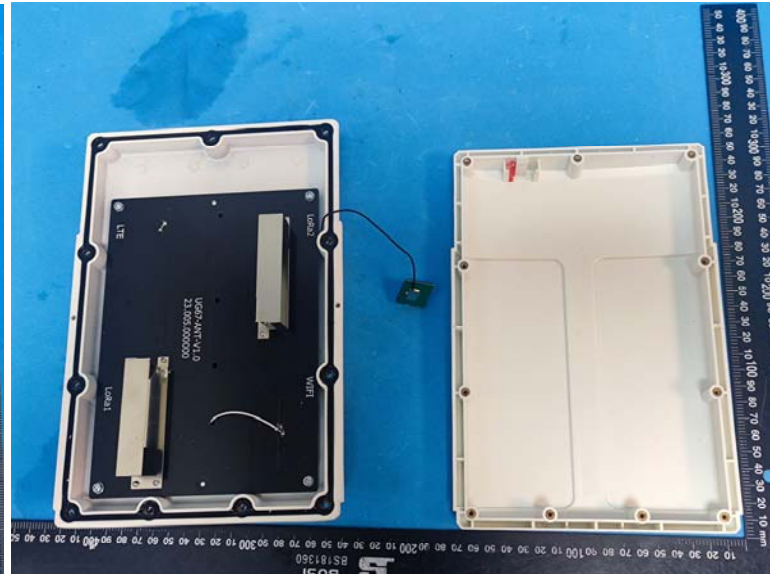

EXHIBIT B - EUT EXTERNAL PHOTOGRAPHS

Model: UG67-L04AF-915M

Model: UG67-915M

GNSS Module

Wi-Fi Module

GNSS Module

Wi-Fi Module

Lora Module

Lora Module

Antenna Board

Antenna Board

WIFI Antenna

WIFI Antenna

LTE Antenna

LTE Antenna (without cable, not in use)

Internal LoRa Antenna 1 (without cable, not in use)