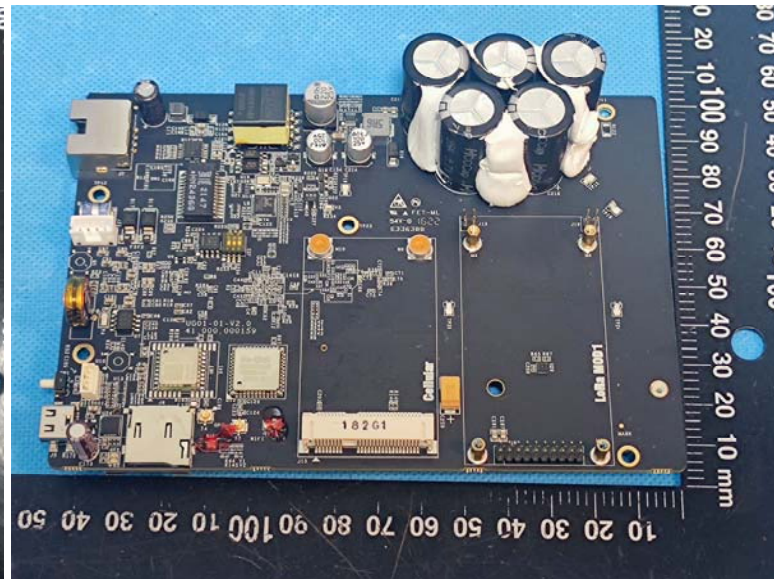

EXHIBIT B - EUT EXTERNAL PHOTOGRAPHS

Model: UG67-L04AF-915M

Model: UG67-915M

GNSS Module

Wi-Fi Module

GNSS Module

Wi-Fi Module

Lora Module

Lora Module

Antenna Board

Antenna Board

WIFI Antenna

WIFI Antenna

LTE Antenna

LTE Antenna (without cable, not in use)

Internal LoRa Antenna 1 (without cable, not in use)