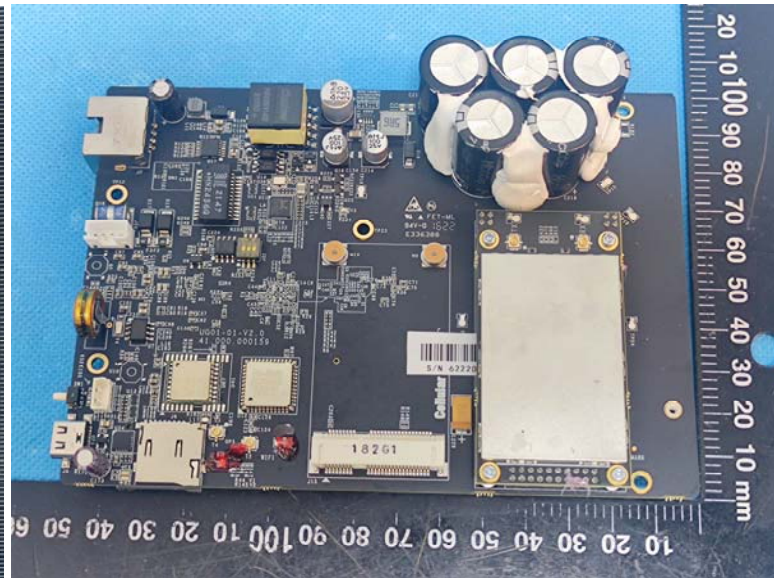

EXHIBIT B - EUT EXTERNAL PHOTOGRAPHS

Model: UG67-L04AF-915M

Model: UG67-915M

GNSS Module

Wi-Fi Module

GNSS Module

Wi-Fi Module

Lora Module

Lora Module

Antenna Board

Antenna Board

WIFI Antenna

WIFI Antenna

LTE Antenna

LTE Antenna (without cable, not in use)

Internal LoRa Antenna 1 (without cable, not in use)