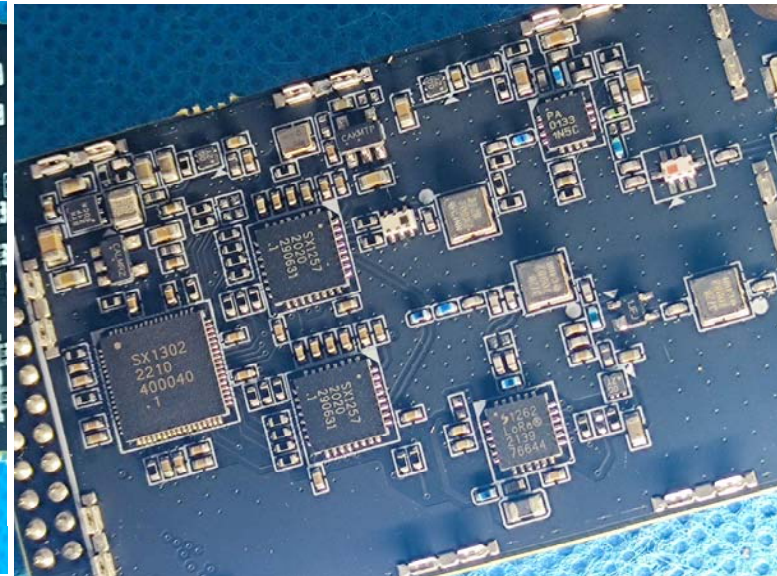

EXHIBIT B - EUT EXTERNAL PHOTOGRAPHS

Model: UG67-L04AF-915M

Model: UG67-915M

GNSS Module

Wi-Fi Module

GNSS Module

Wi-Fi Module

Lora Module

Lora Module

Antenna Board

Antenna Board

WIFI Antenna

WIFI Antenna

LTE Antenna

LTE Antenna (without cable, not in use)

Internal LoRa Antenna 1 (without cable, not in use)