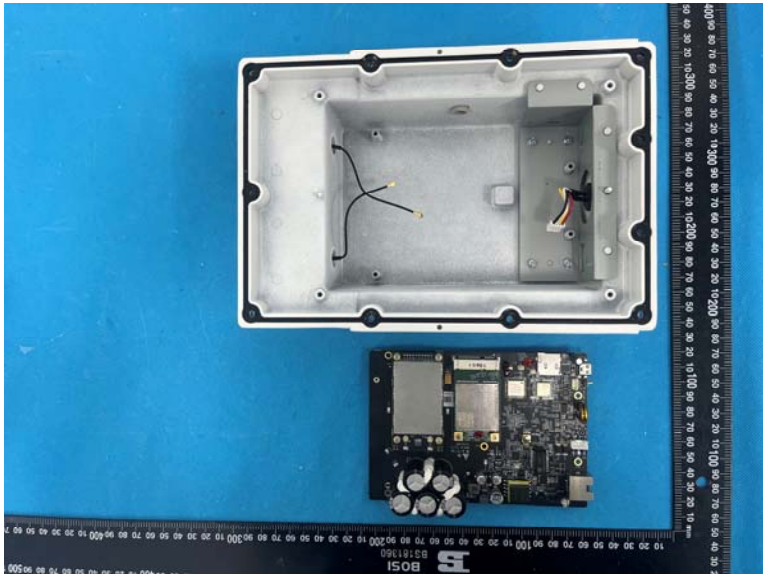

EXHIBIT B - EUT EXTERNAL PHOTOGRAPHS

Model: UG67-L04AF-915M

Model: UG67-915M

GNSS Module

Wi-Fi Module

GNSS Module

Wi-Fi Module

Lora Module

Lora Module

Antenna Board

Antenna Board

WIFI Antenna

WIFI Antenna

LTE Antenna

LTE Antenna (without cable, not in use)

Internal LoRa Antenna 1 (without cable, not in use)