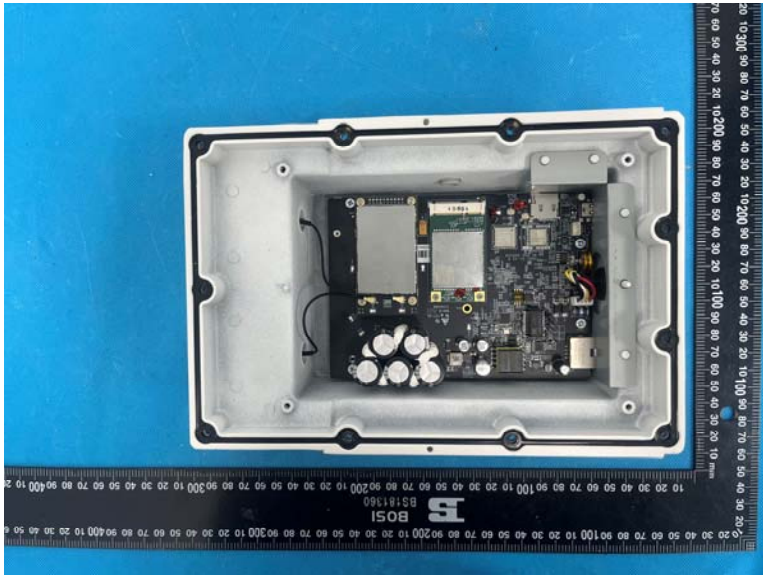

EXHIBIT B - EUT EXTERNAL PHOTOGRAPHS

Model: UG67-L04AF-915M

Model: UG67-915M

GNSS Module

Wi-Fi Module

GNSS Module

Wi-Fi Module

Lora Module

Lora Module

Antenna Board

Antenna Board

WIFI Antenna

WIFI Antenna

LTE Antenna

LTE Antenna (without cable, not in use)

Internal LoRa Antenna 1 (without cable, not in use)