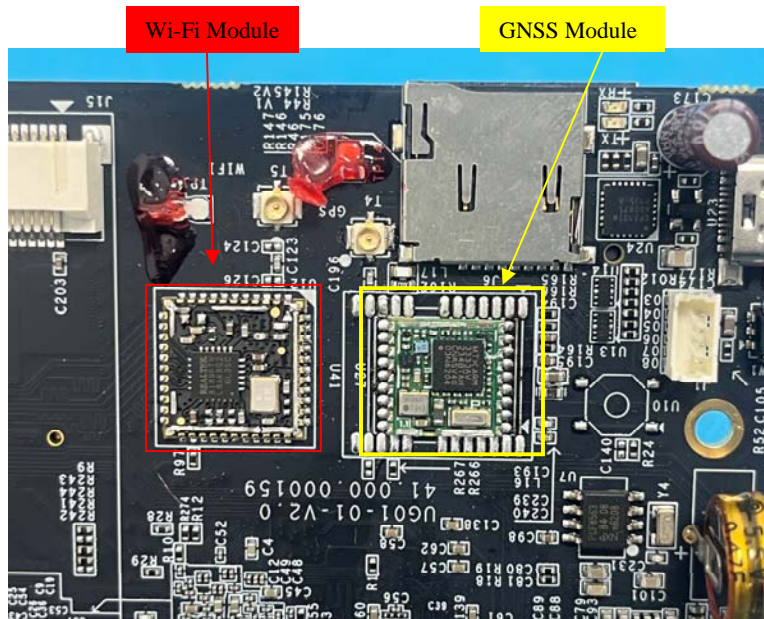

EXHIBIT B - EUT EXTERNAL PHOTOGRAPHS

Model: UG67-L04AF-915M

Model: UG67-915M

GNSS Module

Wi-Fi Module

GNSS Module

Wi-Fi Module

Lora Module

Lora Module

Antenna Board

Antenna Board

WIFI Antenna

WIFI Antenna

LTE Antenna

LTE Antenna (without cable, not in use)

Internal LoRa Antenna 1 (without cable, not in use)