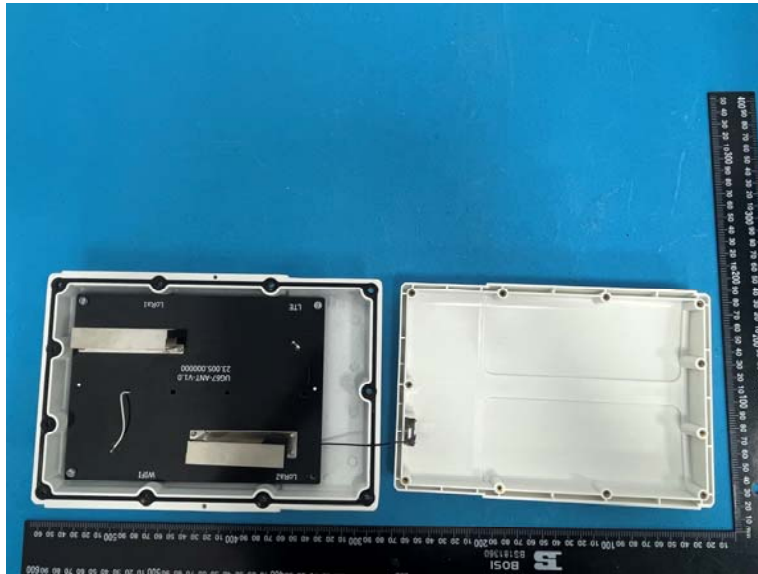

EXHIBIT B - EUT EXTERNAL PHOTOGRAPHS

Model: UG67-L04AF-915M

Model: UG67-915M

GNSS Module

Wi-Fi Module

GNSS Module

Wi-Fi Module

Lora Module

Lora Module

Antenna Board

Antenna Board

WIFI Antenna

WIFI Antenna

LTE Antenna

LTE Antenna (without cable, not in use)

Internal LoRa Antenna 1 (without cable, not in use)