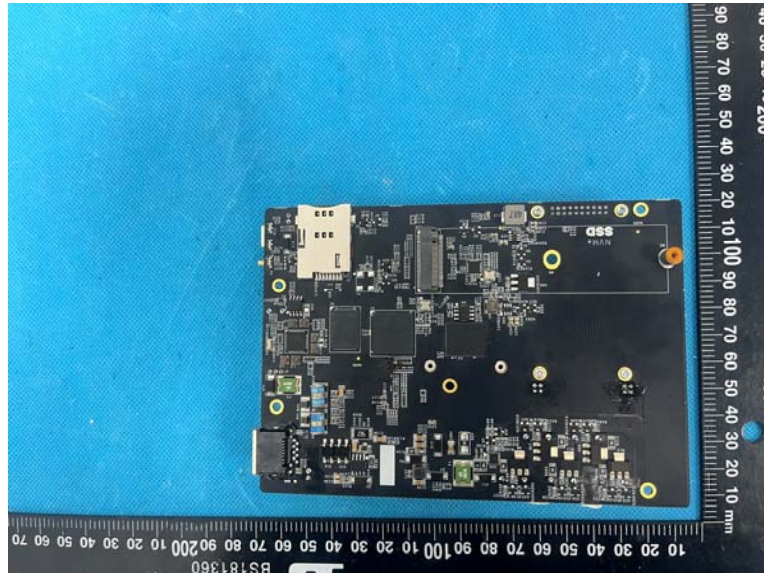

EXHIBIT B - EUT EXTERNAL PHOTOGRAPHS

Model: UG67-L04AF-915M

Model: UG67-915M

GNSS Module

Wi-Fi Module

GNSS Module

Wi-Fi Module

Lora Module

Lora Module

Antenna Board

Antenna Board

WIFI Antenna

WIFI Antenna

LTE Antenna

LTE Antenna (without cable, not in use)

Internal LoRa Antenna 1 (without cable, not in use)