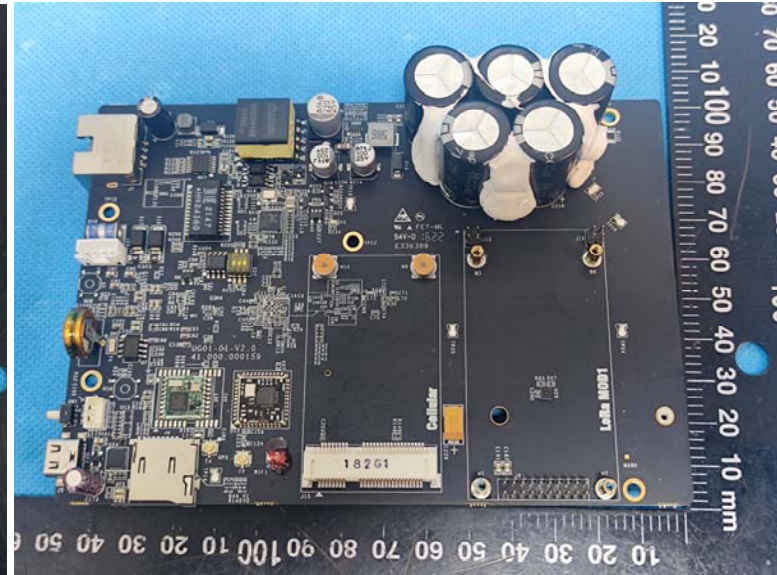

EXHIBIT B - EUT EXTERNAL PHOTOGRAPHS

Model: UG67-L04AF-915M

Model: UG67-915M

GNSS Module

Wi-Fi Module

GNSS Module

Wi-Fi Module

Lora Module

Lora Module

Antenna Board

Antenna Board

WIFI Antenna

WIFI Antenna

LTE Antenna

LTE Antenna (without cable, not in use)

Internal LoRa Antenna 1 (without cable, not in use)