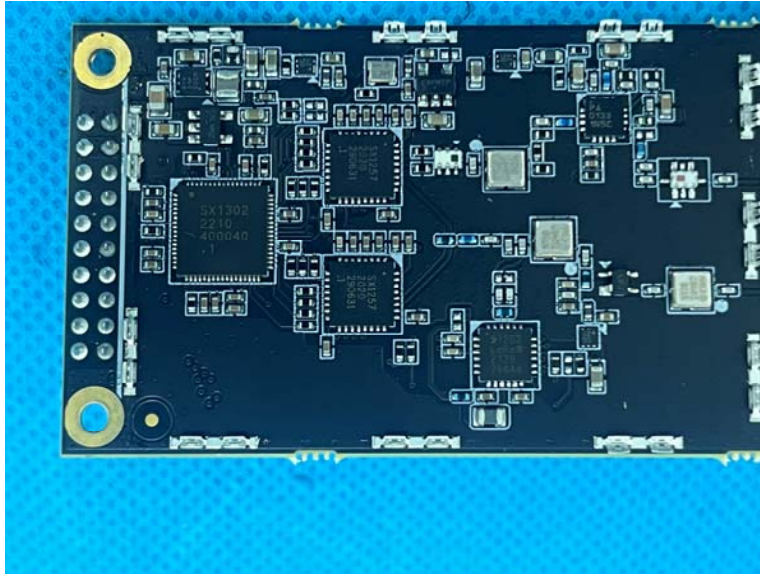

EXHIBIT B - EUT EXTERNAL PHOTOGRAPHS

Model: UG67-L04AF-915M

Model: UG67-915M

GNSS Module

Wi-Fi Module

GNSS Module

Wi-Fi Module

Lora Module

Lora Module

Antenna Board

Antenna Board

WIFI Antenna

WIFI Antenna

LTE Antenna

LTE Antenna (without cable, not in use)

Internal LoRa Antenna 1 (without cable, not in use)