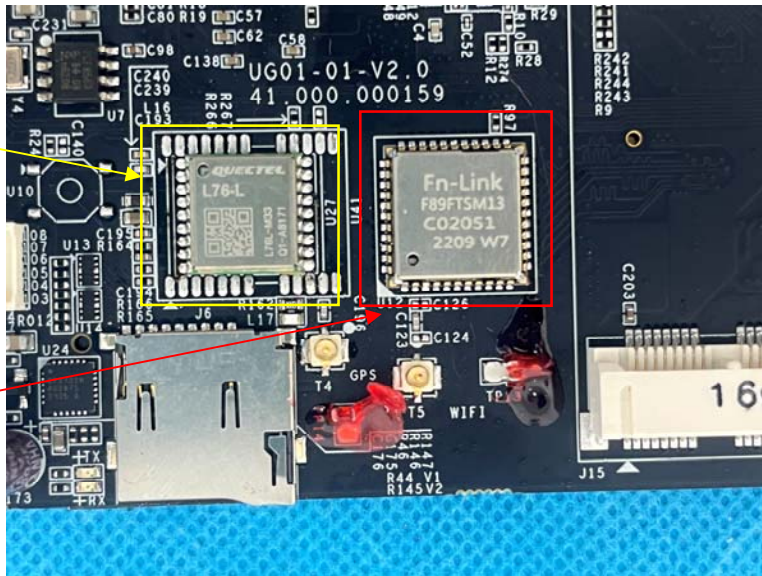

EXHIBIT B - EUT EXTERNAL PHOTOGRAPHS

Model: UG67-L04AF-915M

Model: UG67-915M

GNSS Module

Wi-Fi Module

GNSS Module

Wi-Fi Module

Lora Module

Lora Module

Antenna Board

Antenna Board

WIFI Antenna

WIFI Antenna

LTE Antenna

LTE Antenna (without cable, not in use)

Internal LoRa Antenna 1 (without cable, not in use)