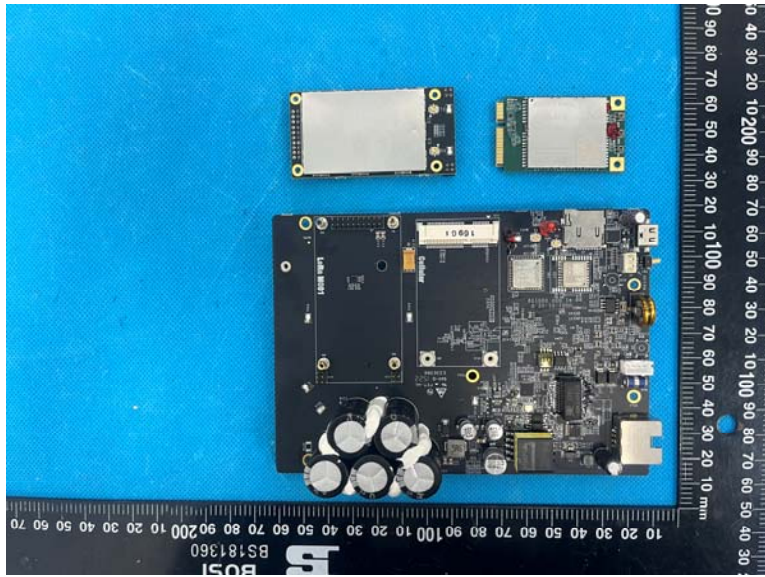

EXHIBIT B - EUT EXTERNAL PHOTOGRAPHS

Model: UG67-L04AF-915M

Model: UG67-915M

GNSS Module

Wi-Fi Module

GNSS Module

Wi-Fi Module

Lora Module

Lora Module

Antenna Board

Antenna Board

WIFI Antenna

WIFI Antenna

LTE Antenna

LTE Antenna (without cable, not in use)

Internal LoRa Antenna 1 (without cable, not in use)