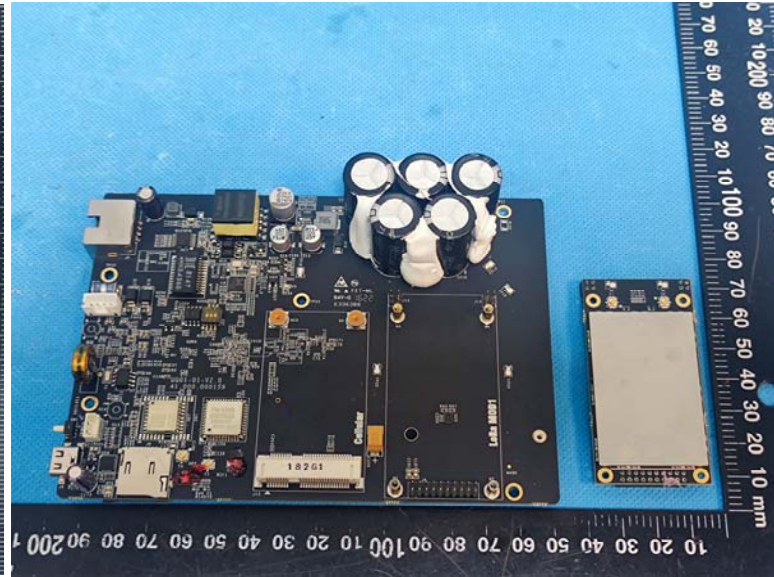

EXHIBIT B - EUT EXTERNAL PHOTOGRAPHS

Model: UG67-L04AF-915M

Model: UG67-915M

GNSS Module

Wi-Fi Module

GNSS Module

Wi-Fi Module

Lora Module

Lora Module

Antenna Board

Antenna Board

WIFI Antenna

WIFI Antenna

LTE Antenna

LTE Antenna (without cable, not in use)

Internal LoRa Antenna 1 (without cable, not in use)