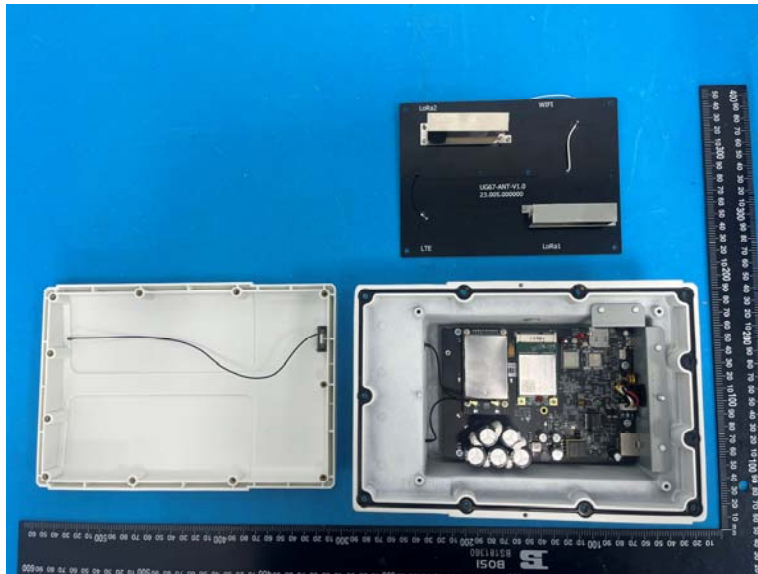

EXHIBIT B - EUT EXTERNAL PHOTOGRAPHS

Model: UG67-L04AF-915M

Model: UG67-915M

GNSS Module

Wi-Fi Module

GNSS Module

Wi-Fi Module

Lora Module

Lora Module

Antenna Board

Antenna Board

WIFI Antenna

WIFI Antenna

LTE Antenna

LTE Antenna (without cable, not in use)

Internal LoRa Antenna 1 (without cable, not in use)