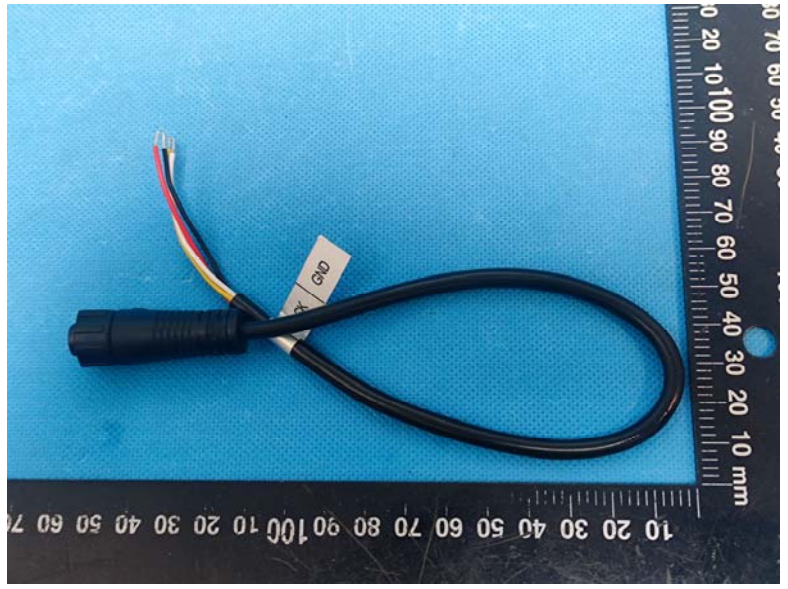

EXHIBIT B - EUT EXTERNAL PHOTOGRAPHS

Model: UG67-L04AF-915M

UG67-L04AF-915M

Model: UG67-915M

UG67-915M

Lora Antenna Port

Lora Antenna Port

Ports

Ports

SIM Slot

SIM Slot

Lora Antenna

Lora Antenna Port

PoE Injector

Antenna Coaxial Cable

Mounting Bracket