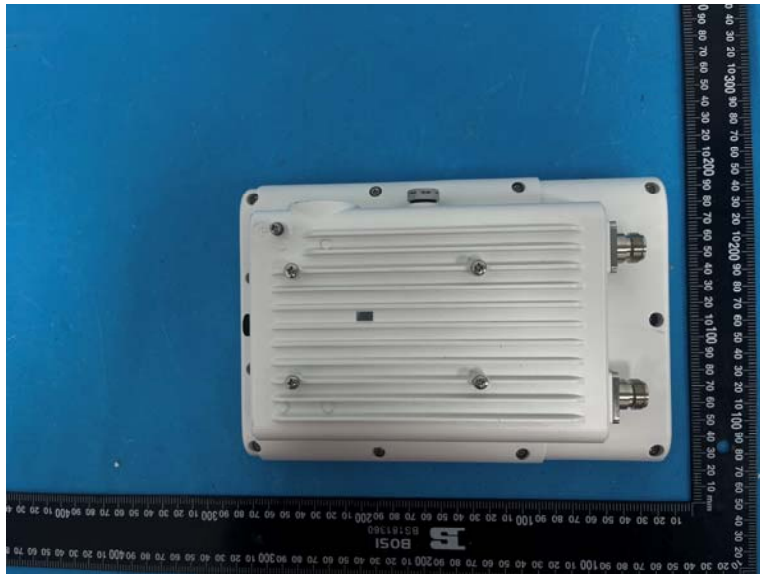

EXHIBIT B - EUT EXTERNAL PHOTOGRAPHS

Model: UG67-L04AF-915M

UG67-L04AF-915M

Model: UG67-915M

UG67-915M

Lora Antenna Port

Lora Antenna Port

Ports

Ports

SIM Slot

SIM Slot

Lora Antenna

Lora Antenna Port

PoE Injector

Antenna Coaxial Cable

Mounting Bracket