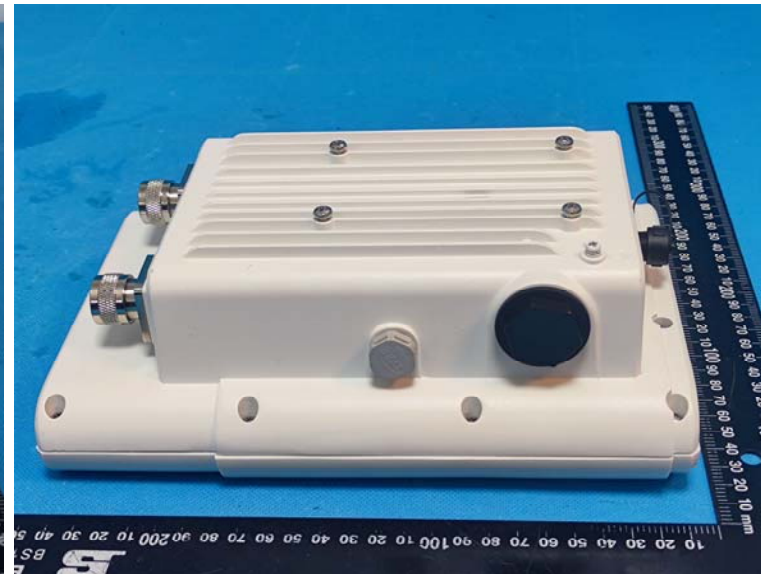

EXHIBIT B - EUT EXTERNAL PHOTOGRAPHS

Model: UG67-L04AF-915M

UG67-L04AF-915M

Model: UG67-915M

UG67-915M

Lora Antenna Port

Lora Antenna Port

Ports

Ports

SIM Slot

SIM Slot

Lora Antenna

Lora Antenna Port

PoE Injector

Antenna Coaxial Cable

Mounting Bracket