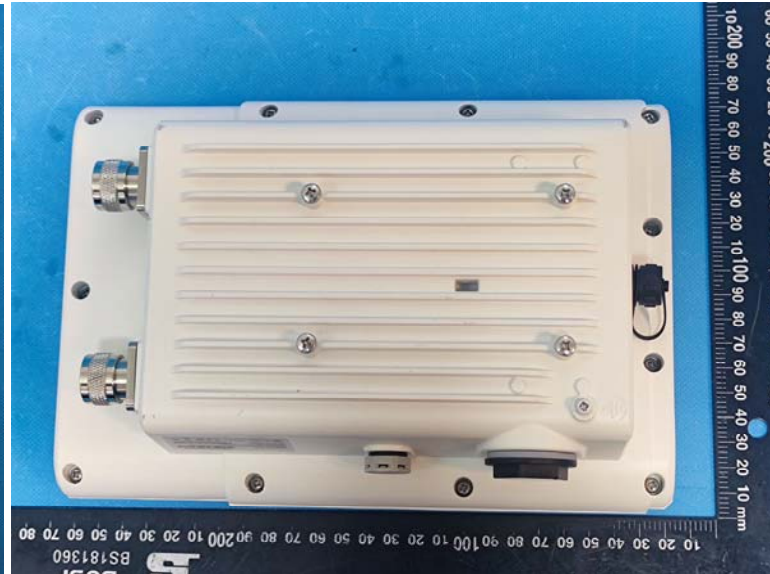

EXHIBIT B - EUT EXTERNAL PHOTOGRAPHS

Model: UG67-L04AF-915M

UG67-L04AF-915M

Model: UG67-915M

UG67-915M

Lora Antenna Port

Lora Antenna Port

Ports

Ports

SIM Slot

SIM Slot

Lora Antenna

Lora Antenna Port

PoE Injector

Antenna Coaxial Cable

Mounting Bracket