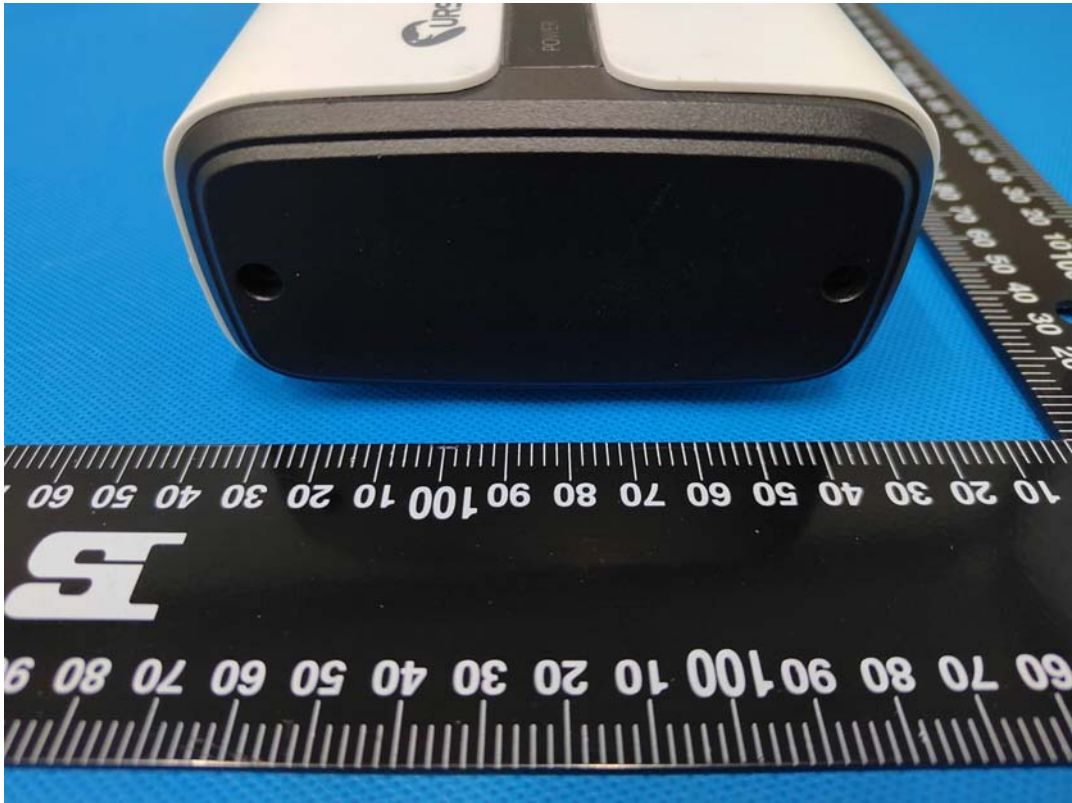

**EXHIBIT B - EUT EXTERNAL PHOTOGRAPHS**

UG65-L00AF-915M-EA

UG65-L00AF-915M

Milesight

POWER

STATUS

LoRa

Wi-Fi