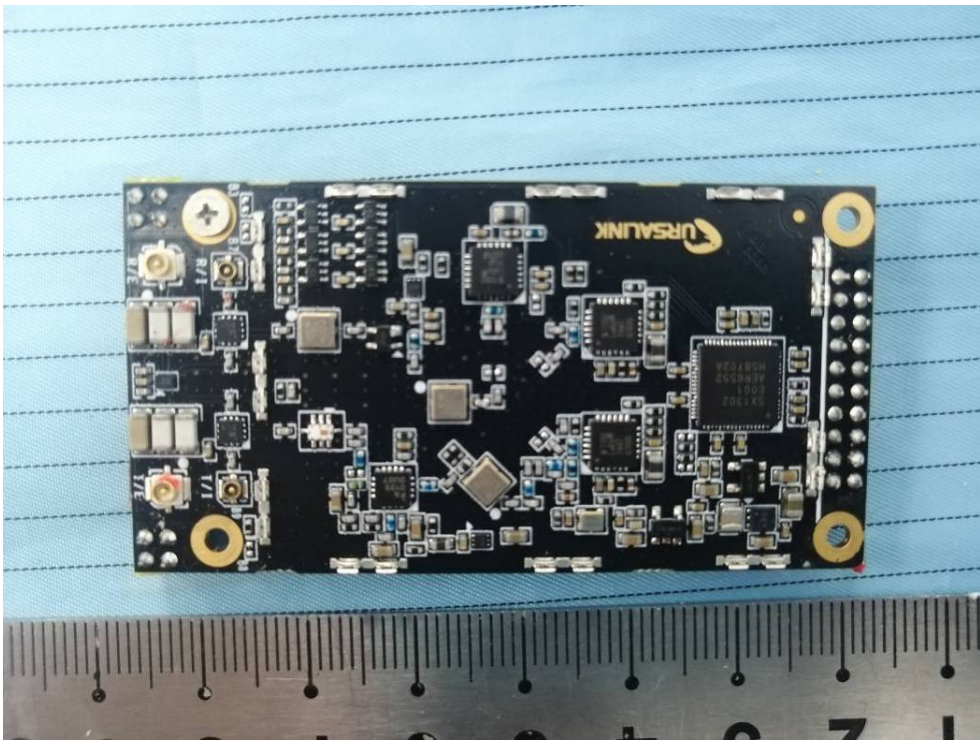

EXHIBIT C - EUT INTERNAL PHOTOGRAPHS

Model: UG65-L00AF-915M-EA

Wifi antenna

Model: UG65-L00AF-915M

Lora Rx
Antenna

Lora Intenna
Tx Antenna