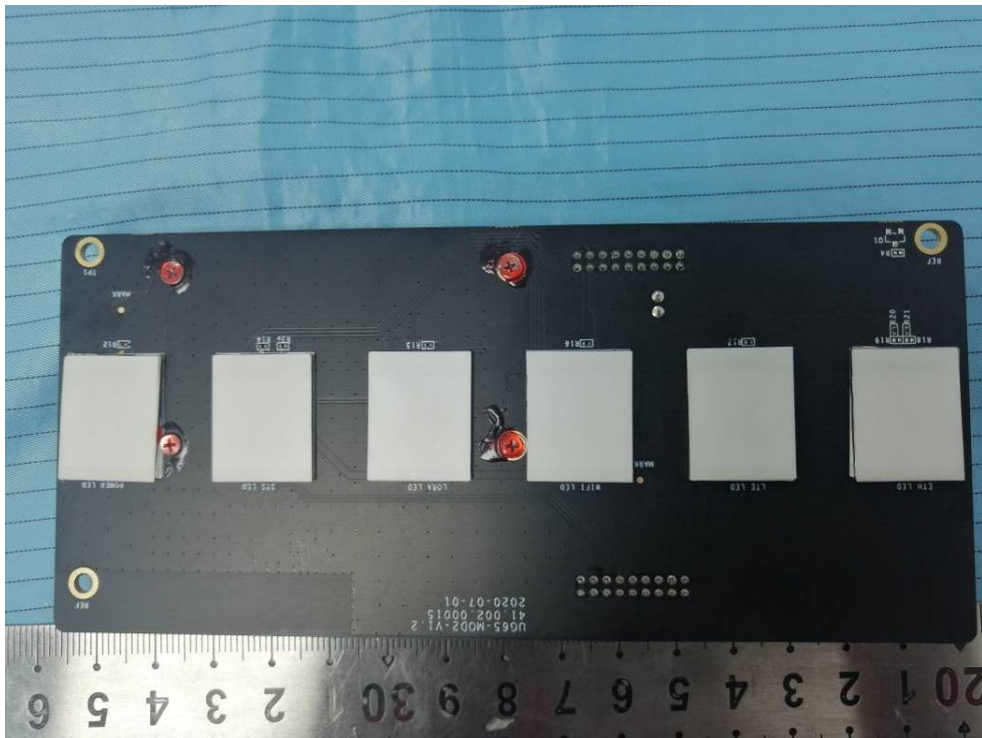

EXHIBIT C - EUT INTERNAL PHOTOGRAPHS

Model: UG65-L00AF-915M-EA

Wifi antenna

Model: UG65-L00AF-915M

Lora Rx
Antenna

Lora Intenna
Tx Antenna