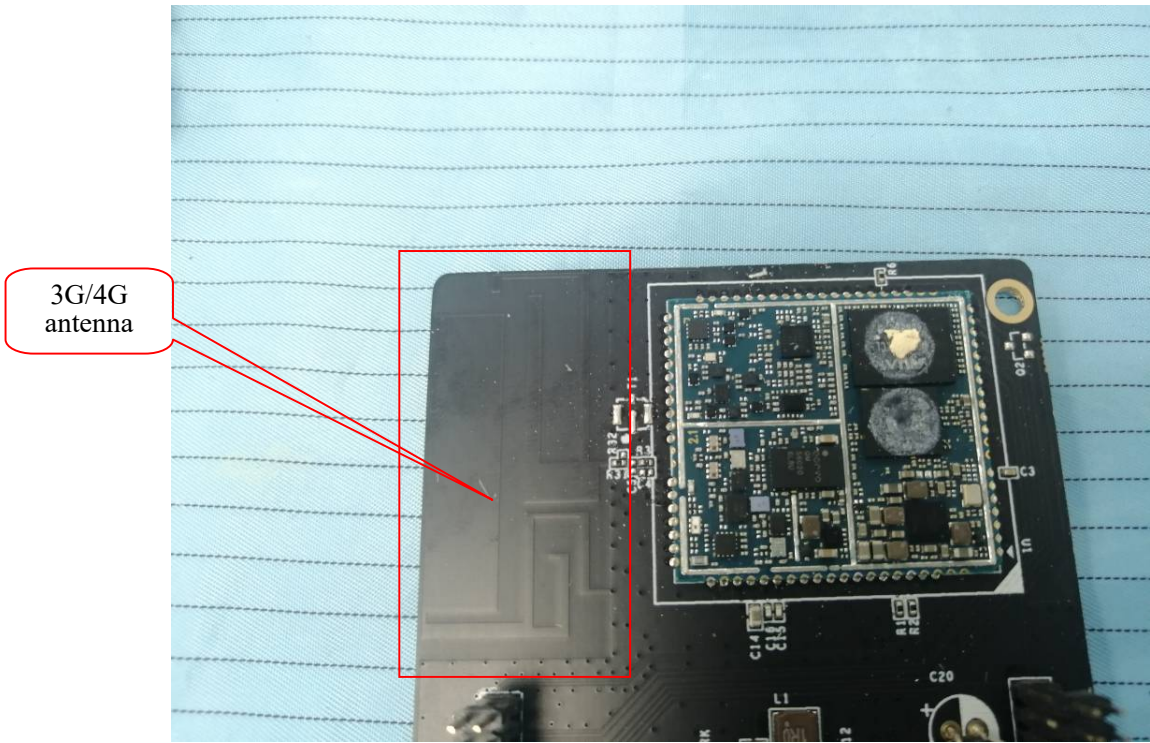

EXHIBIT C - EUT INTERNAL PHOTOGRAPHS

Model: UG65-L00AF-915M-EA

Wifi antenna

Model: UG65-L00AF-915M

Lora Rx
Antenna

Lora Intenna
Tx Antenna