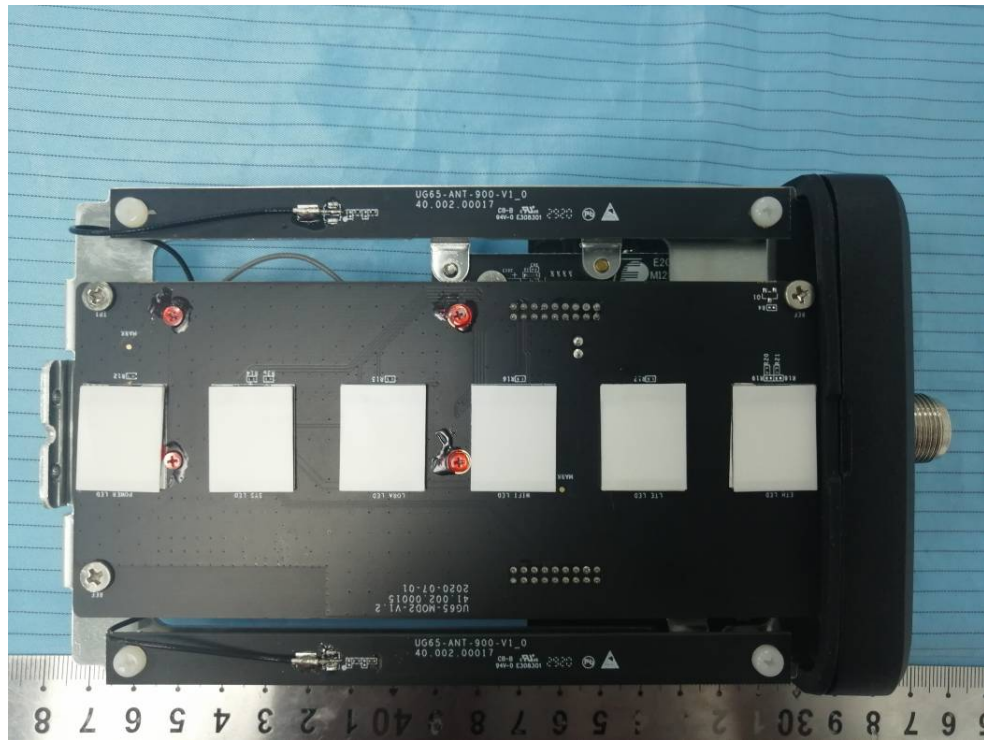

EXHIBIT C - EUT INTERNAL PHOTOGRAPHS

Model: UG65-L00AF-915M-EA

Wifi antenna

Model: UG65-L00AF-915M

Lora Rx
Antenna

Lora Intenna
Tx Antenna