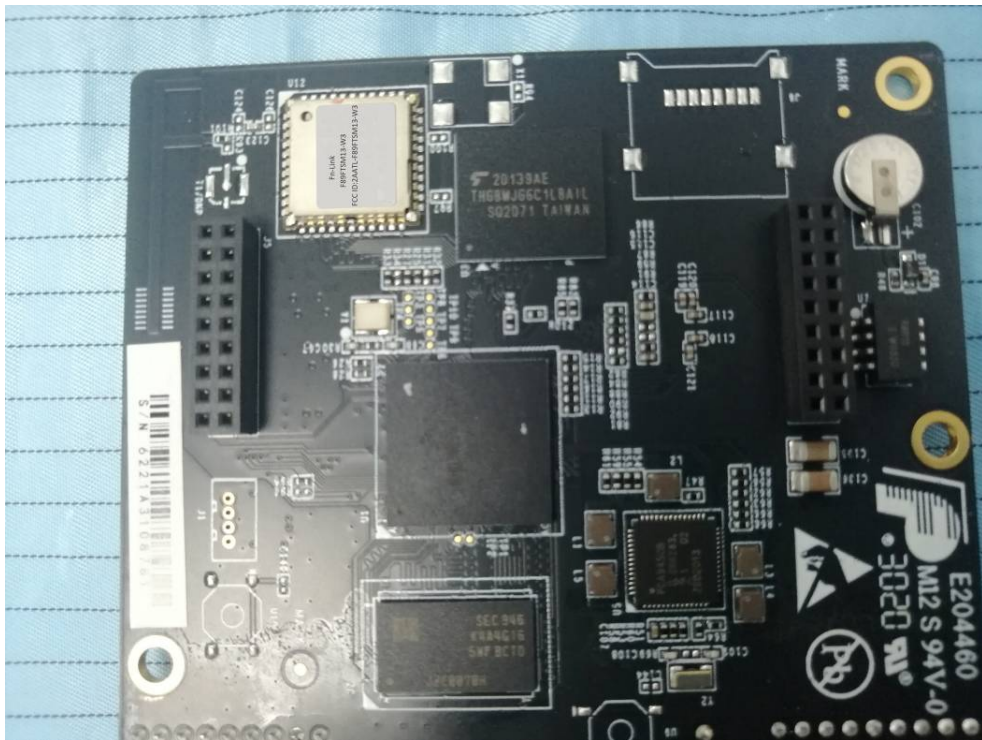

EXHIBIT C - EUT INTERNAL PHOTOGRAPHS

Model: UG65-L00AF-915M-EA

Wifi antenna

Model: UG65-L00AF-915M

Lora Rx
Antenna

Lora Intenna
Tx Antenna