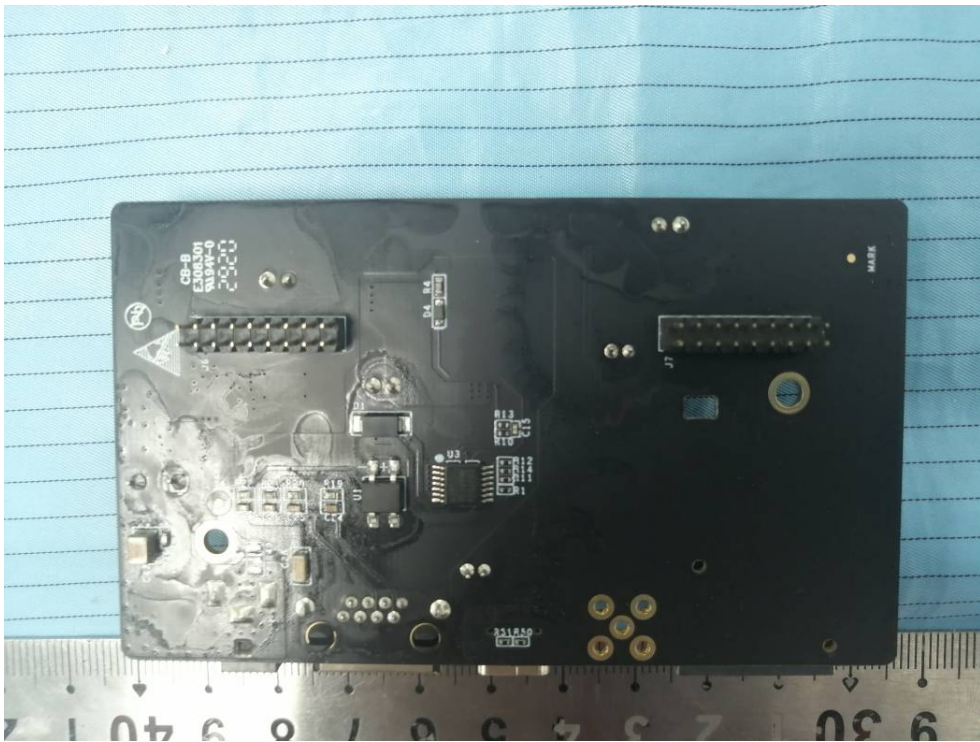

EXHIBIT C - EUT INTERNAL PHOTOGRAPHS

Model: UG65-L00AF-915M-EA

Wifi antenna

Model: UG65-L00AF-915M

Lora Rx
Antenna

Lora Intenna
Tx Antenna