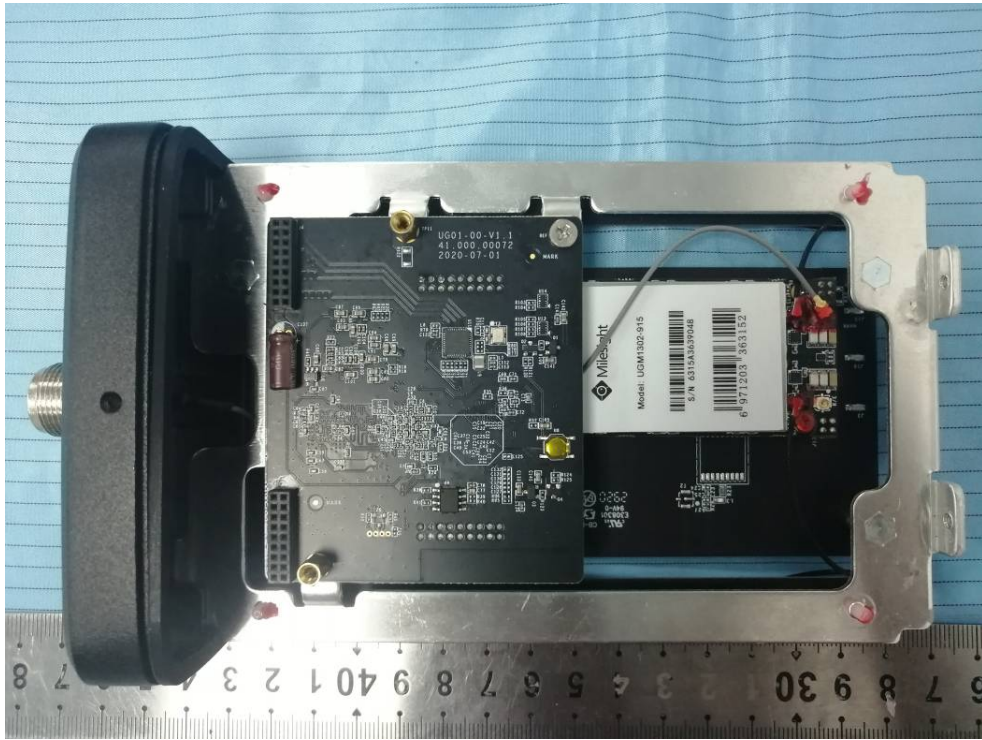

EXHIBIT C - EUT INTERNAL PHOTOGRAPHS

Model: UG65-L00AF-915M-EA

Wifi antenna

Model: UG65-L00AF-915M

Lora Rx
Antenna

Lora Intenna
Tx Antenna