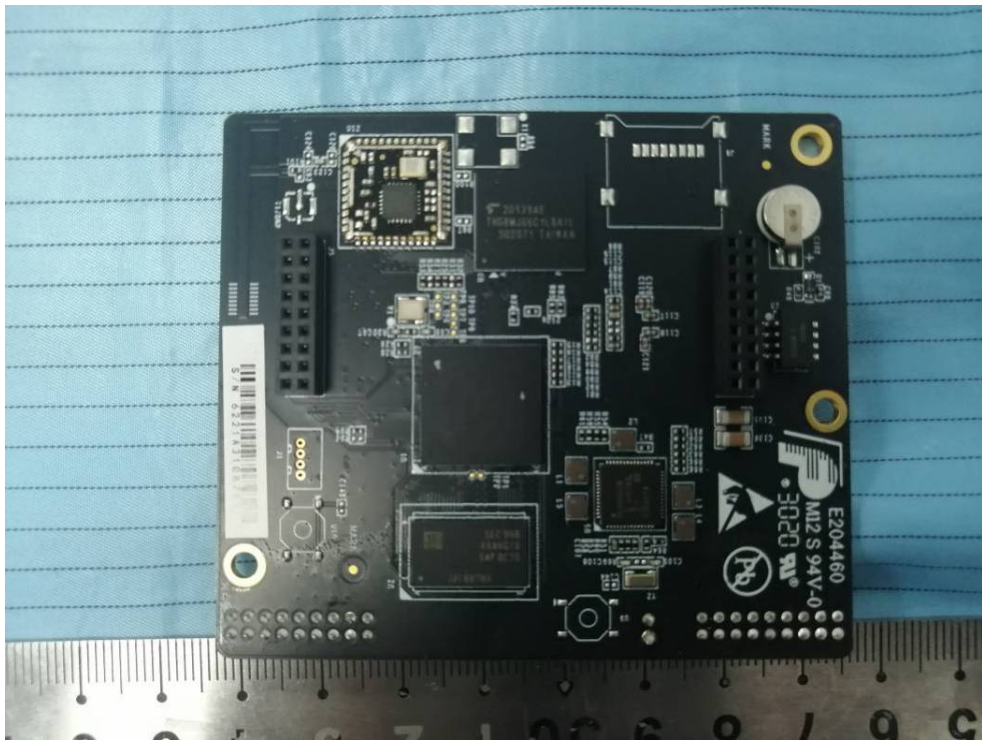

EXHIBIT C - EUT INTERNAL PHOTOGRAPHS

Model: UG65-L00AF-915M-EA

Wifi antenna

Model: UG65-L00AF-915M

Lora Rx
Antenna

Lora Intenna
Tx Antenna