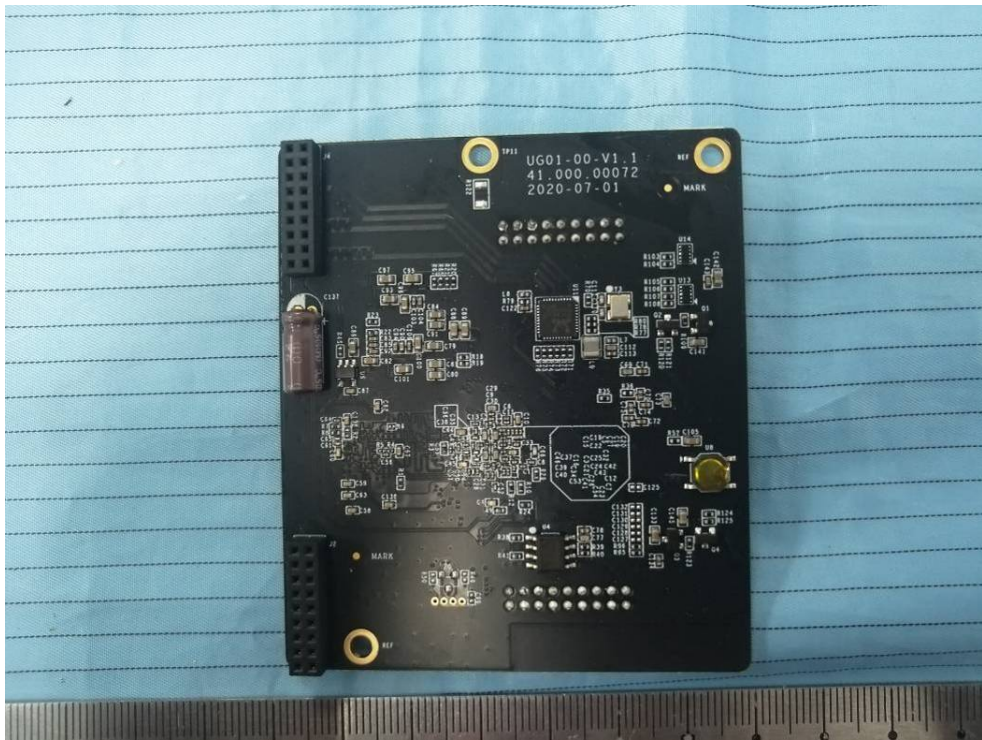

EXHIBIT C - EUT INTERNAL PHOTOGRAPHS

Model: UG65-L00AF-915M-EA

Wifi antenna

Model: UG65-L00AF-915M

Lora Rx
Antenna

Lora Intenna
Tx Antenna