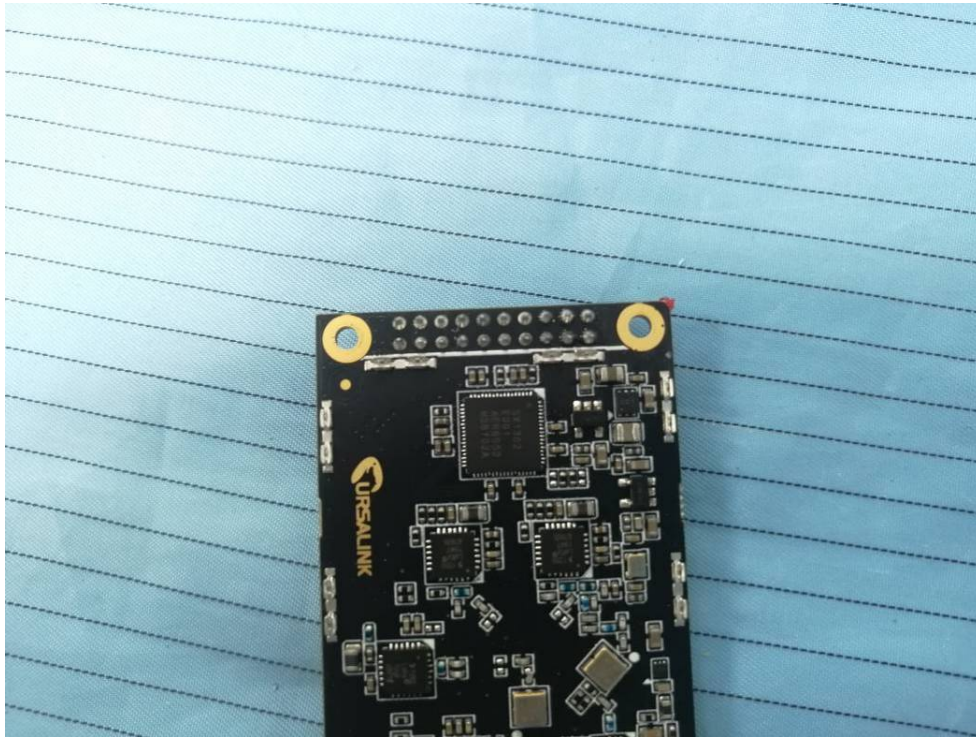

EXHIBIT C - EUT INTERNAL PHOTOGRAPHS

Model: UG65-L00AF-915M-EA

Wifi antenna

Model: UG65-L00AF-915M

Lora Rx
Antenna

Lora Intenna
Tx Antenna