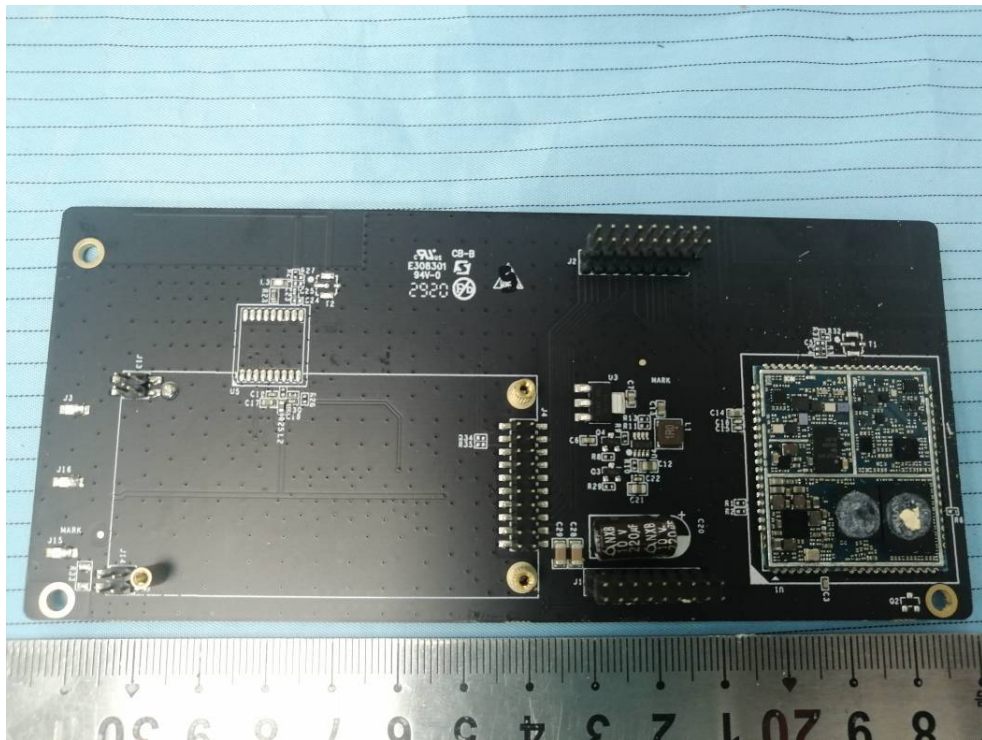

EXHIBIT C - EUT INTERNAL PHOTOGRAPHS

Model: UG65-L00AF-915M-EA

Wifi antenna

Model: UG65-L00AF-915M

Lora Rx
Antenna

Lora Intenna
Tx Antenna