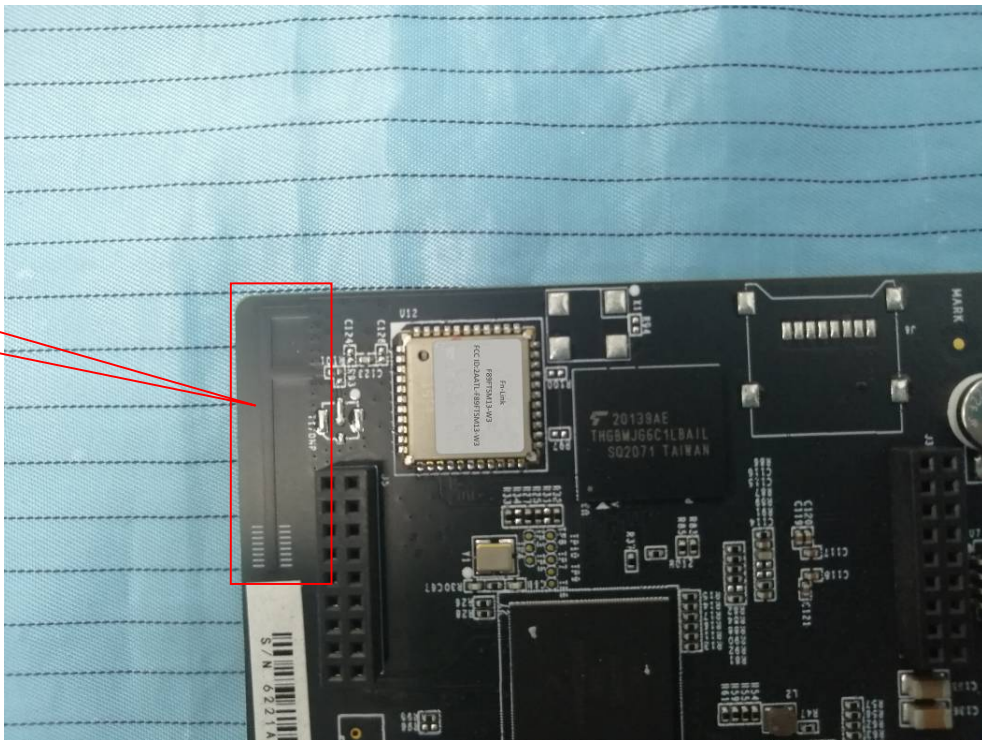

EXHIBIT C - EUT INTERNAL PHOTOGRAPHS

Model: UG65-L00AF-915M-EA

Wifi antenna

Model: UG65-L00AF-915M

Lora Rx
Antenna

Lora Intenna
Tx Antenna