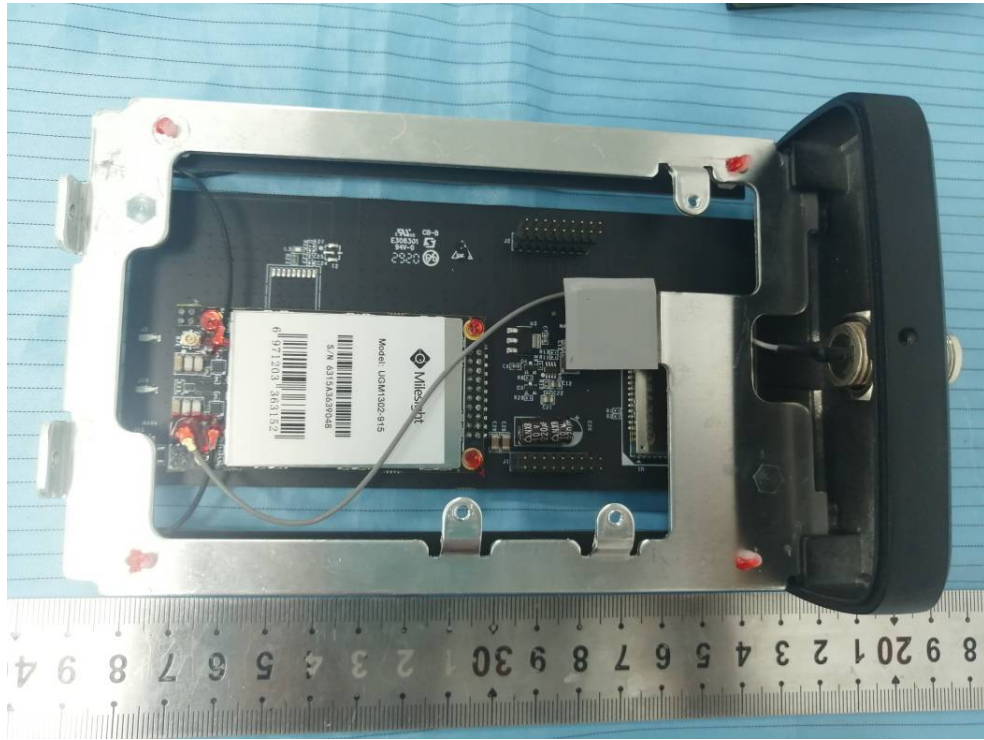

EXHIBIT C - EUT INTERNAL PHOTOGRAPHS

Model: UG65-L00AF-915M-EA

Wifi antenna

Model: UG65-L00AF-915M

Lora Rx
Antenna

Lora Intenna
Tx Antenna