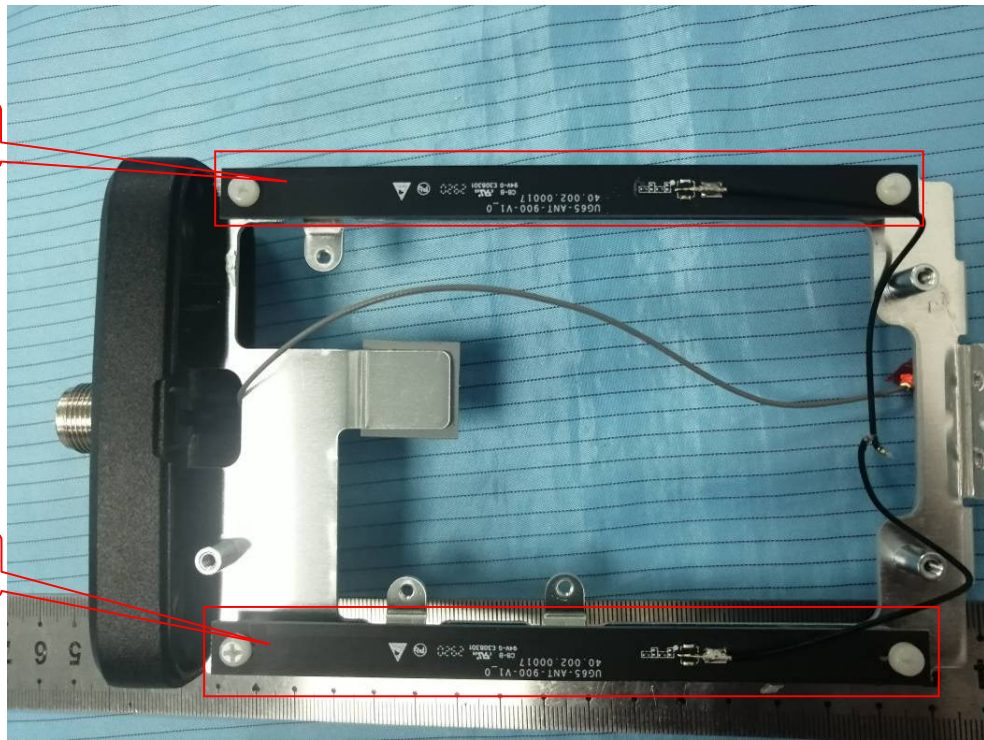

EXHIBIT C - EUT INTERNAL PHOTOGRAPHS

Model: UG65-L00AF-915M-EA

Wifi antenna

Model: UG65-L00AF-915M

Lora Rx
Antenna

Lora Intenna
Tx Antenna