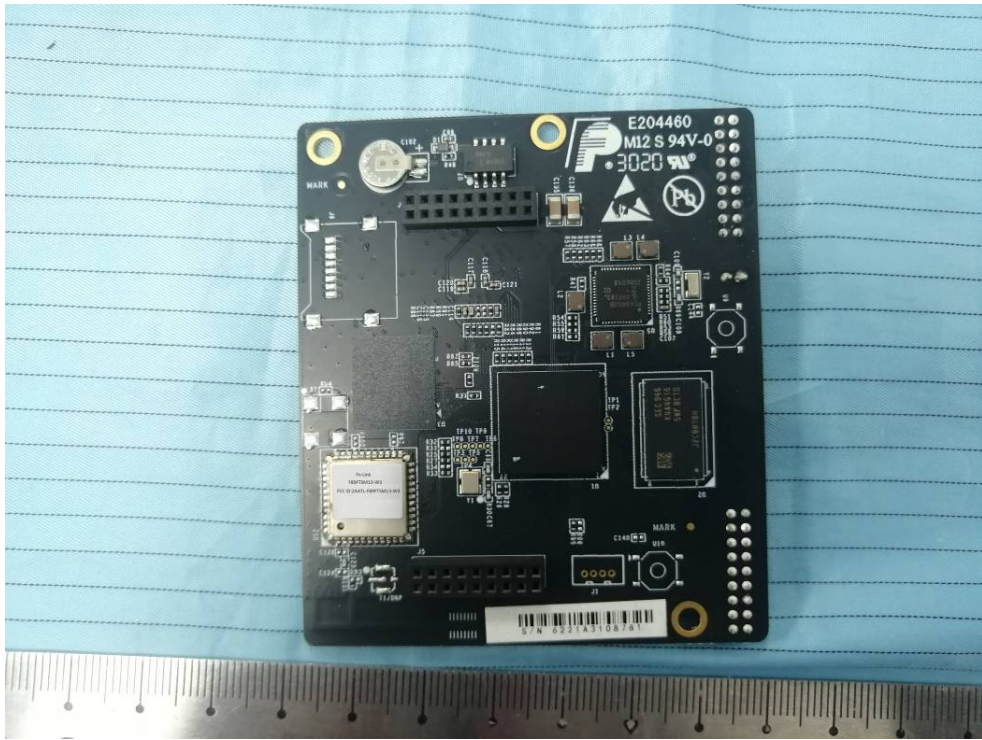

EXHIBIT C - EUT INTERNAL PHOTOGRAPHS

Model: UG65-L00AF-915M-EA

Wifi antenna

Model: UG65-L00AF-915M

Lora Rx
Antenna

Lora Intenna
Tx Antenna