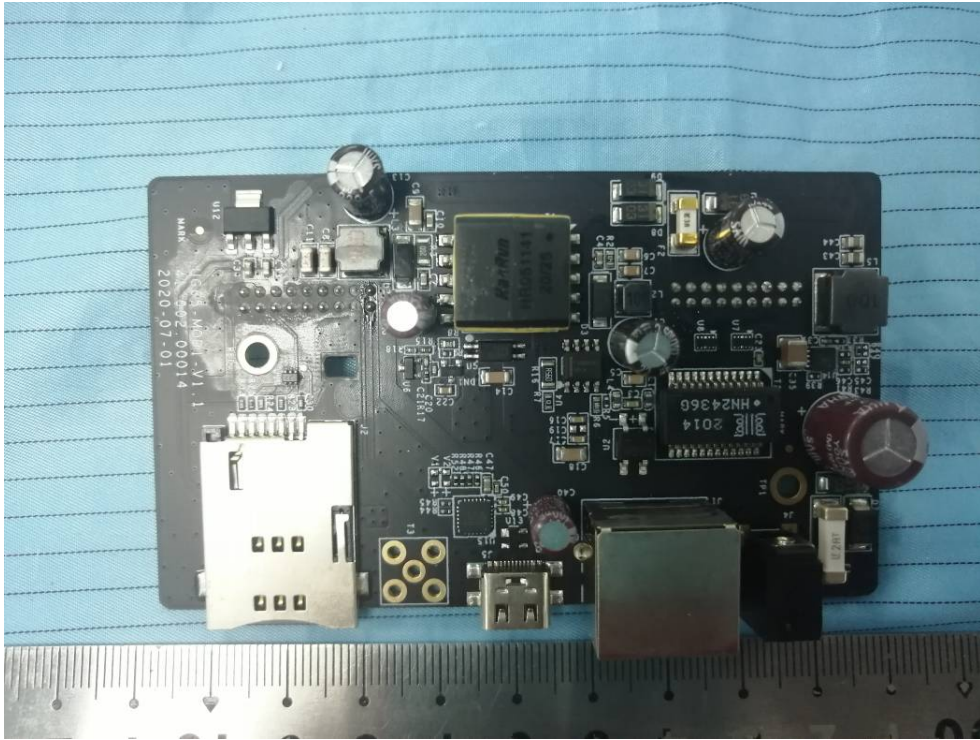

EXHIBIT C - EUT INTERNAL PHOTOGRAPHS

Model: UG65-L00AF-915M-EA

Wifi antenna

Model: UG65-L00AF-915M

Lora Rx
Antenna

Lora Intenna
Tx Antenna