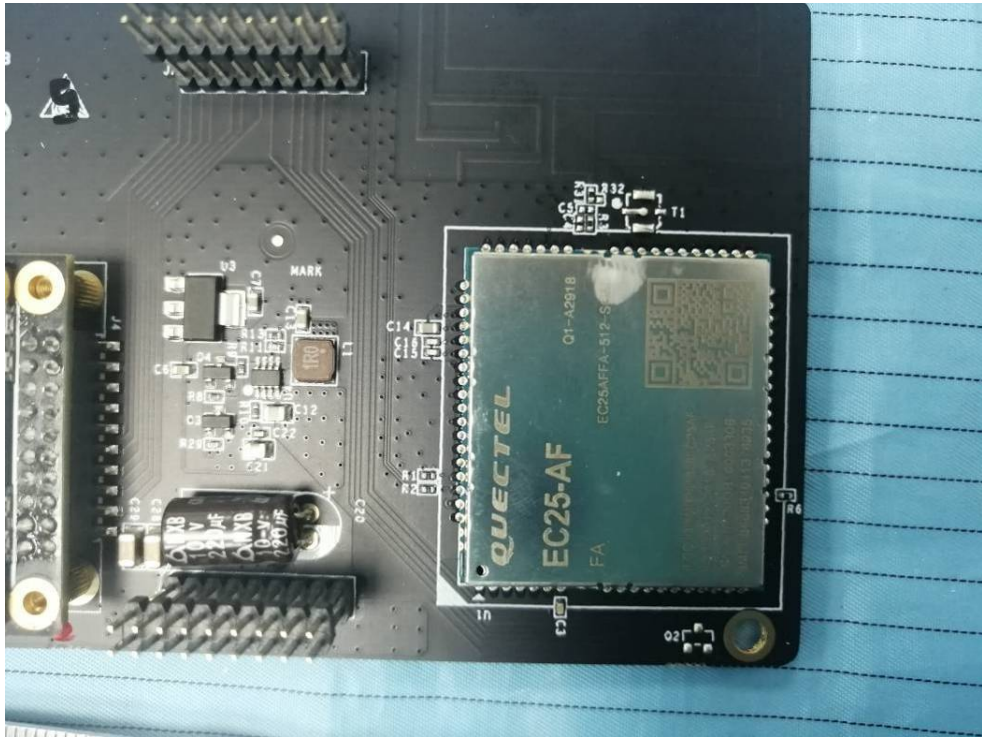

EXHIBIT C - EUT INTERNAL PHOTOGRAPHS

Model: UG65-L00AF-915M-EA

Wifi antenna

Model: UG65-L00AF-915M

Lora Rx
Antenna

Lora Intenna
Tx Antenna