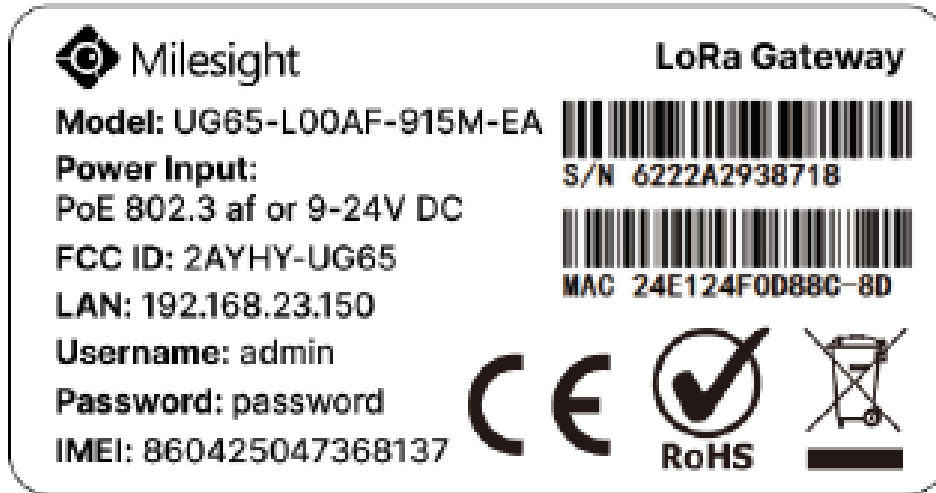

## EXHIBIT A - FCC ID LABEL AND LOCATION

### FCC ID Label

### FCC ID Label Location Information

The label shown shall be permanently affixed at a conspicuous location on the device and be readily visible to the user at the time purchase (Labeling requirements per 2.925)