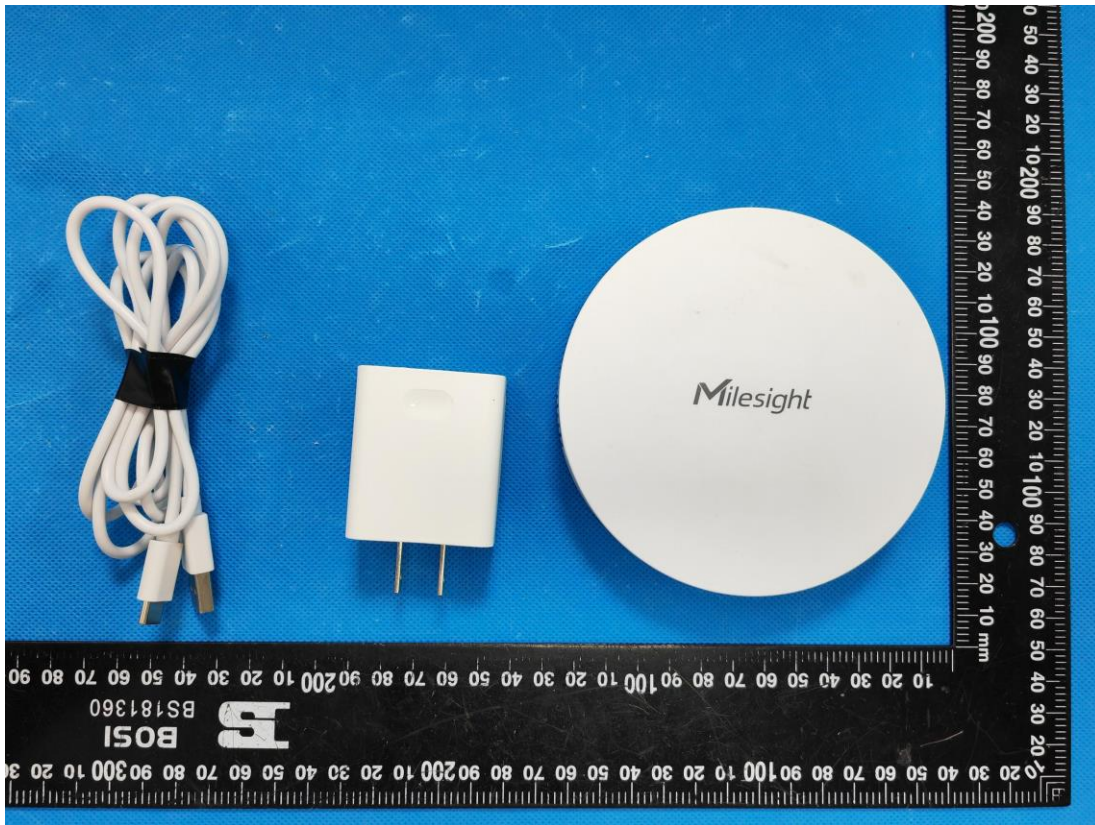

EXHIBIT B - EUT EXTERNAL PHOTOGRAPHS

DONG GUAN ORIENTAL HERO ELECTRICAL FACTORY
AC ADAPTER

MODEL:OH-1015A0502000U4U-UL

INPUT:100-240V~50/60Hz 0.5A

OUTPUT:5V=2A ⊕  ⊖

LPS

LISTED
E230964
I.T.E. Power Supply 2218 Made in China