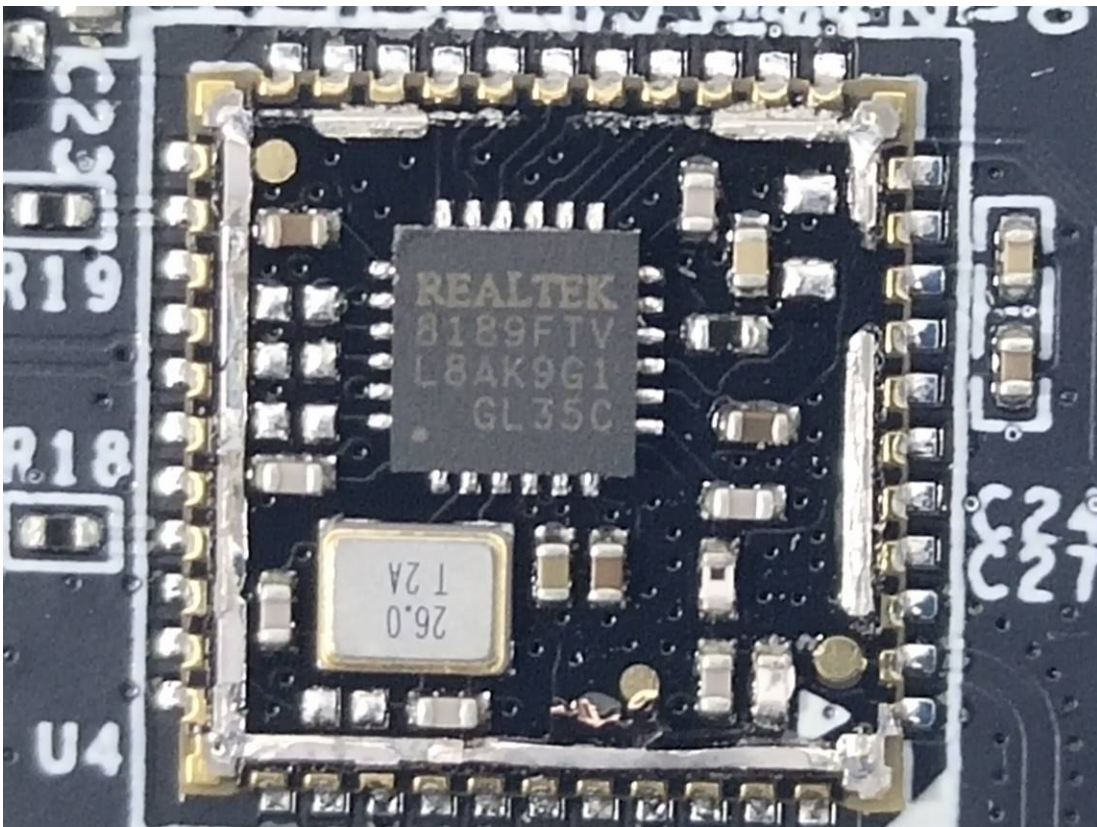

**EXHIBIT C - EUT INTERNAL PHOTOGRAPHS**

UG56-L04AF-915M

WiFi Antenna

Chip

WAAN Module FCC ID: XMR201909EC25AFX

Chip

WWAN Antenna