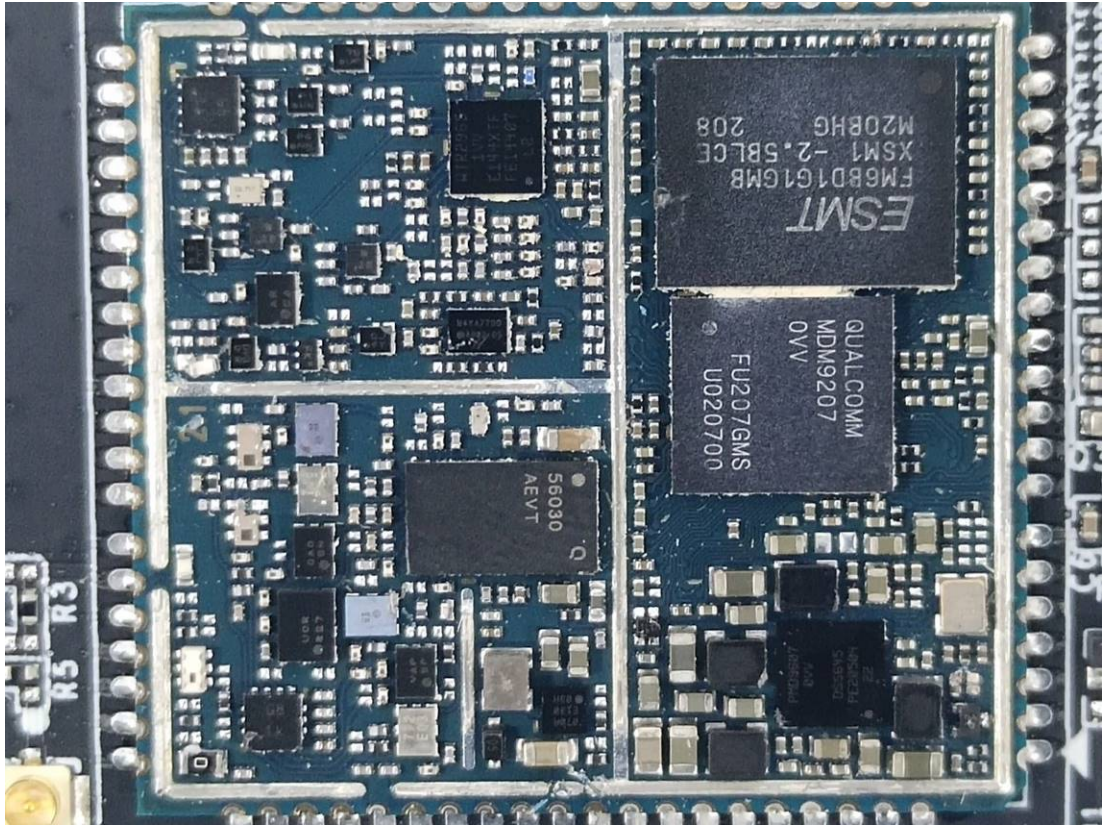

**EXHIBIT C - EUT INTERNAL PHOTOGRAPHS**

UG56-L04AF-915M

WiFi Antenna

Chip

WAAN Module FCC ID: XMR201909EC25AFX

Chip

WWAN Antenna