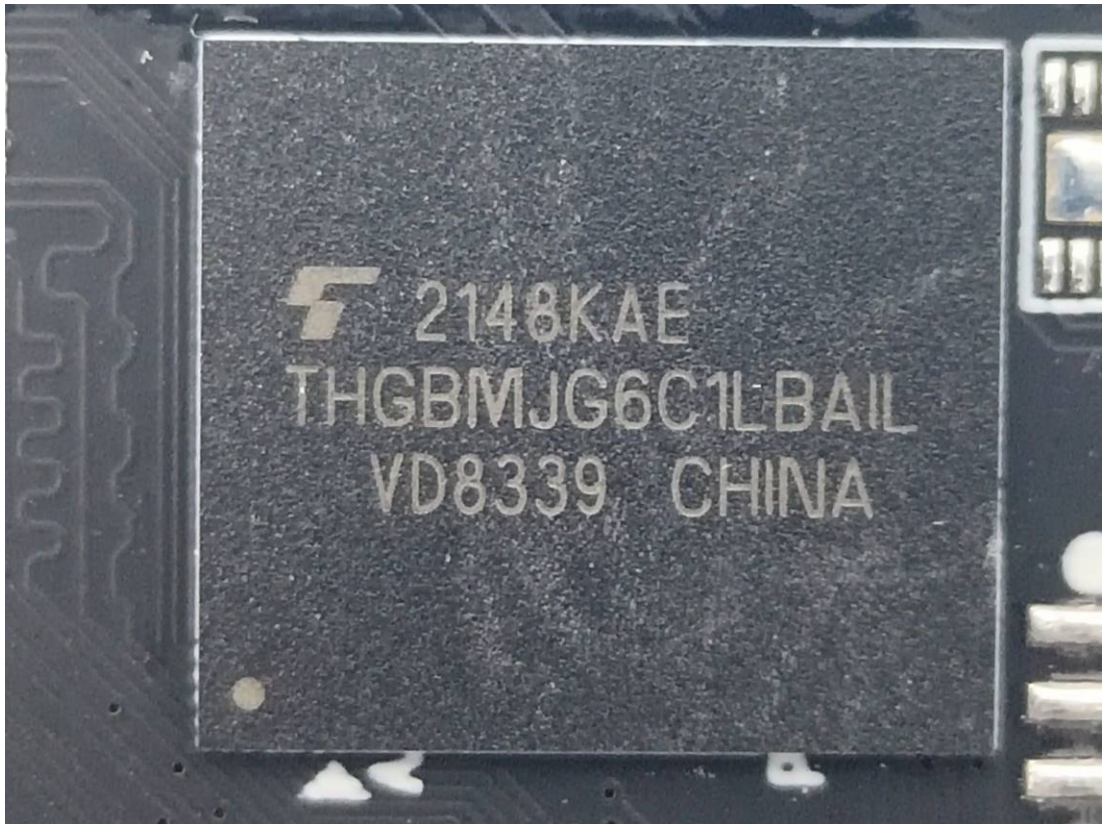

**EXHIBIT C - EUT INTERNAL PHOTOGRAPHS**

UG56-L04AF-915M

WiFi Antenna

Chip

WAAN Module FCC ID: XMR201909EC25AFX

Chip

WWAN Antenna