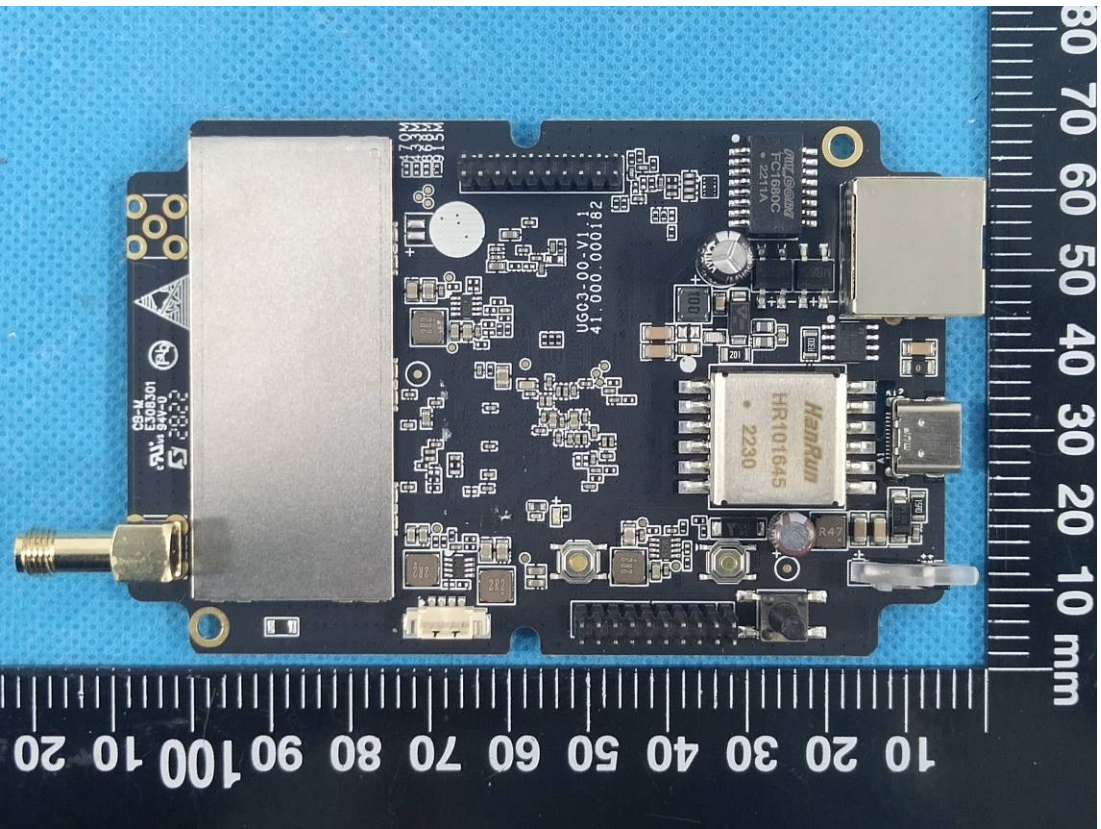

**EXHIBIT C - EUT INTERNAL PHOTOGRAPHS**

UG56-L04AF-915M

WiFi Antenna

Chip

WAAN Module FCC ID: XMR201909EC25AFX

Chip

WWAN Antenna