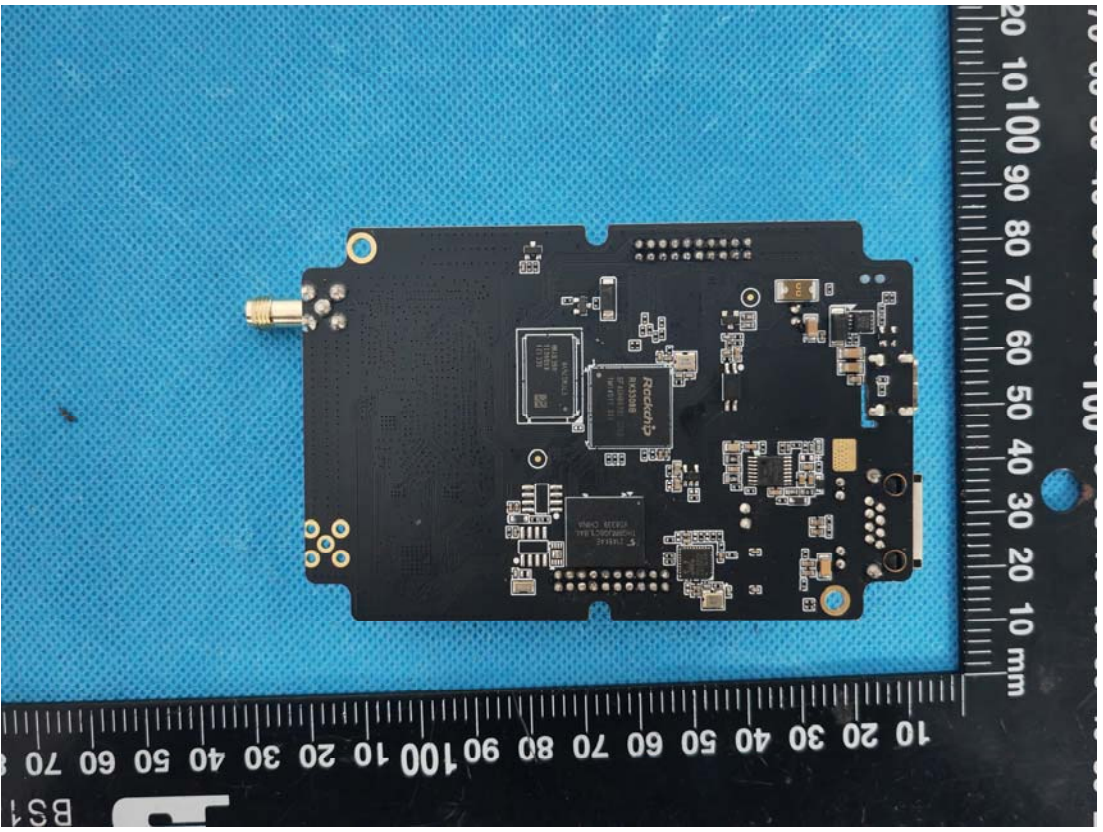

**EXHIBIT C - EUT INTERNAL PHOTOGRAPHS**

UG56-L04AF-915M

WiFi Antenna

Chip

WAAN Module FCC ID: XMR201909EC25AFX

Chip

WWAN Antenna