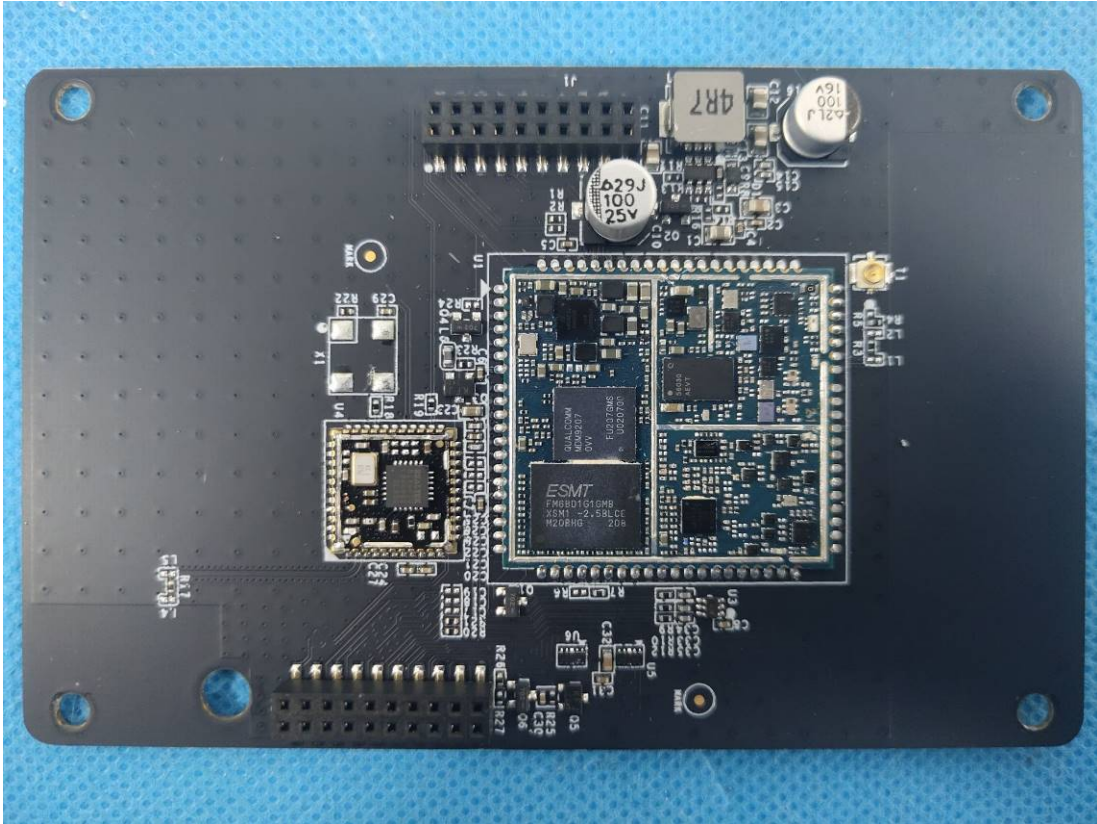

**EXHIBIT C - EUT INTERNAL PHOTOGRAPHS**

UG56-L04AF-915M

WiFi Antenna

Chip

WAAN Module FCC ID: XMR201909EC25AFX

Chip

WWAN Antenna