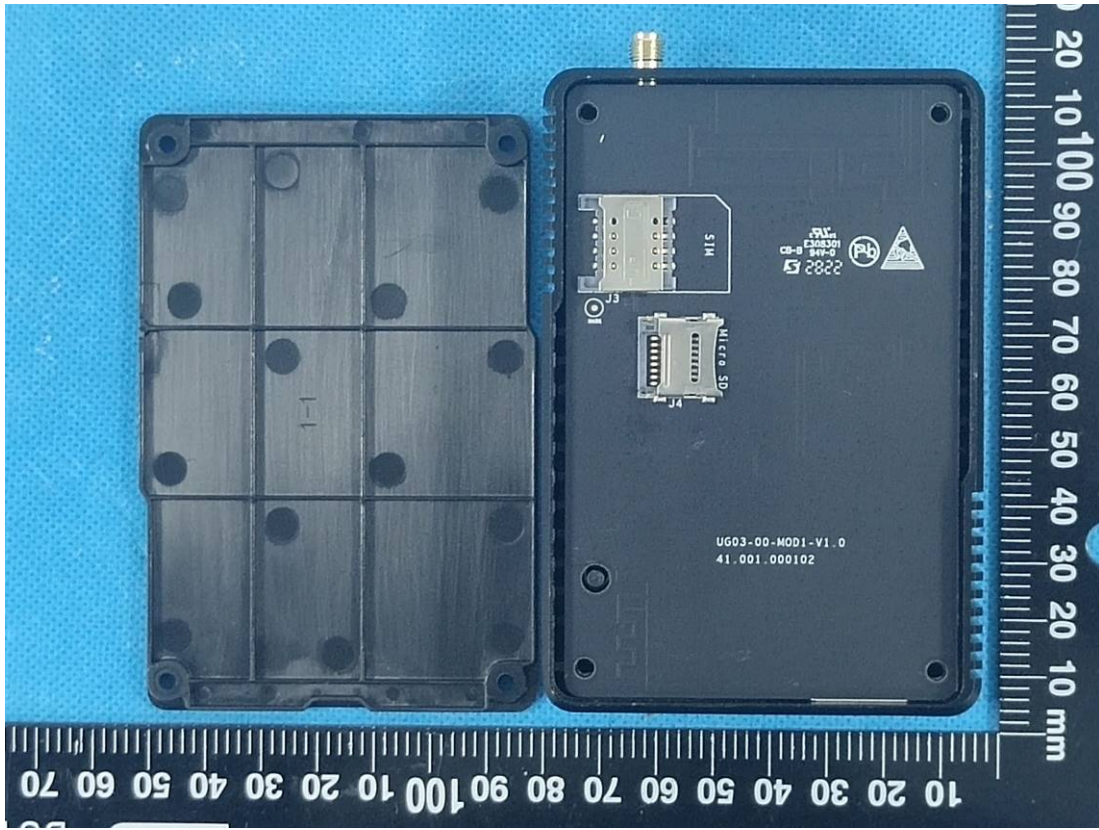

**EXHIBIT C - EUT INTERNAL PHOTOGRAPHS**

UG56-L04AF-915M

WiFi Antenna

Chip

WAAN Module FCC ID: XMR201909EC25AFX

Chip

WWAN Antenna