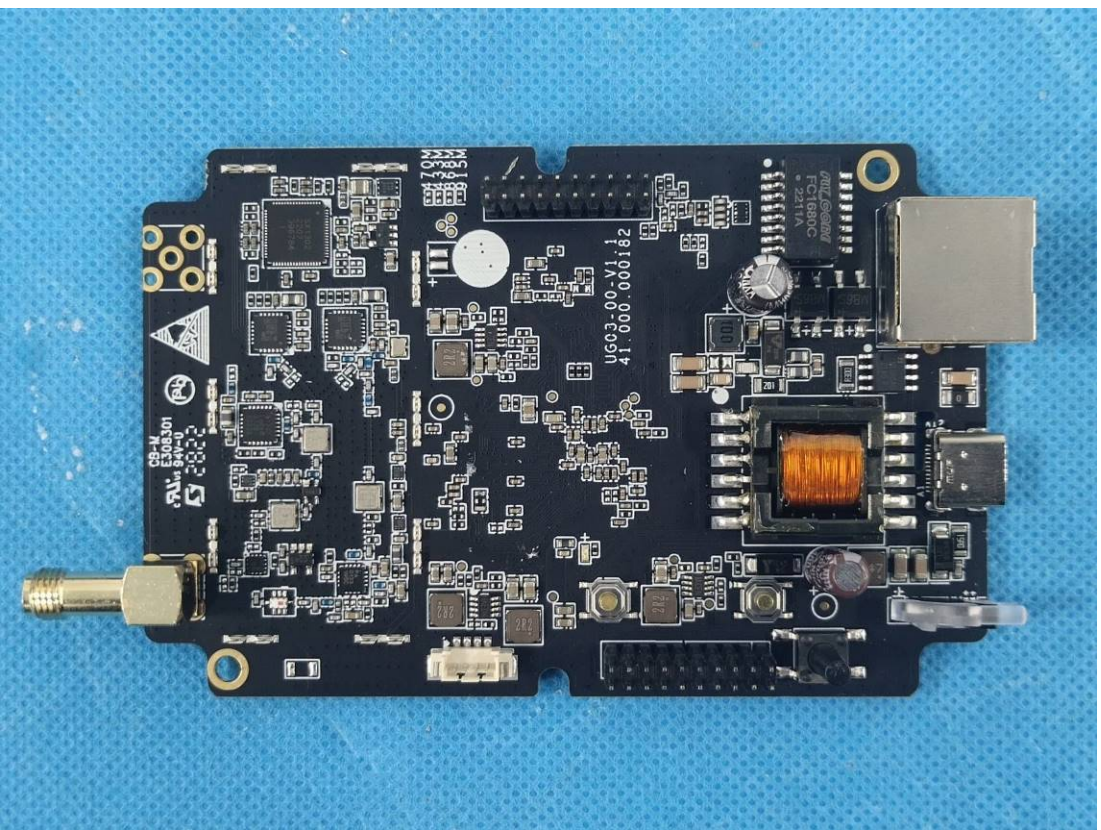

**EXHIBIT C - EUT INTERNAL PHOTOGRAPHS**

UG56-L04AF-915M

WiFi Antenna

Chip

WAAN Module FCC ID: XMR201909EC25AFX

Chip

WWAN Antenna