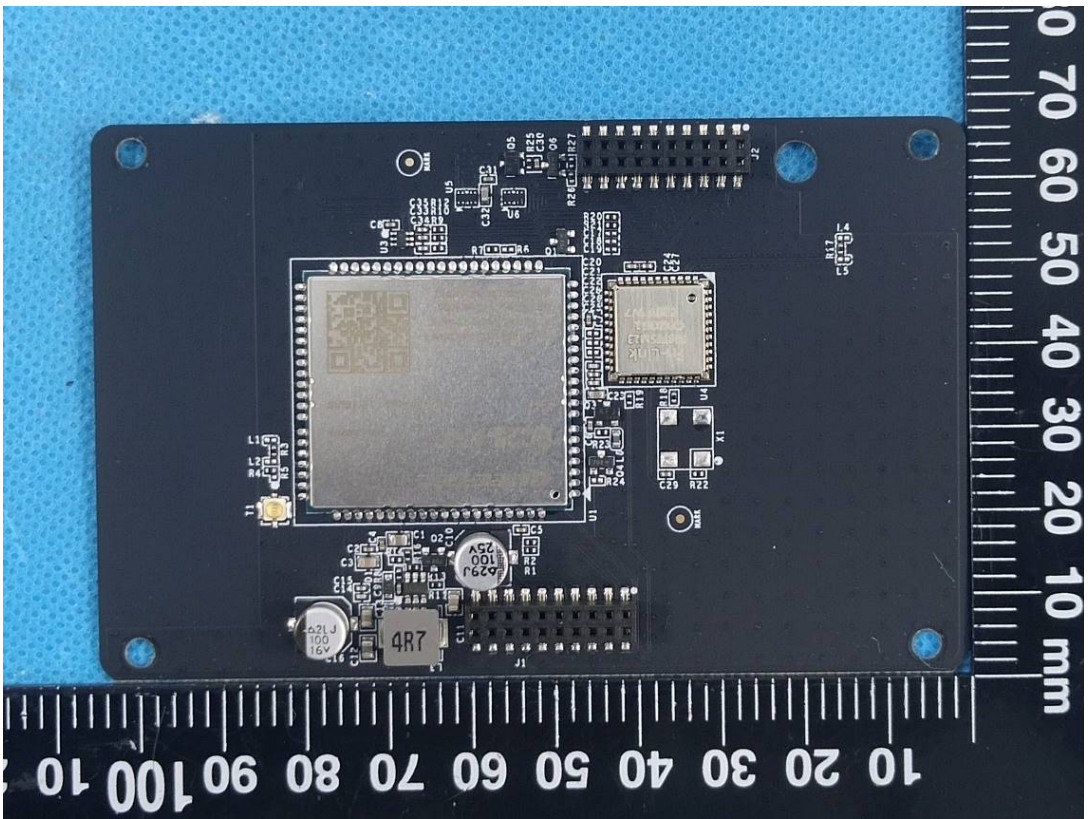

**EXHIBIT C - EUT INTERNAL PHOTOGRAPHS**

UG56-L04AF-915M

WiFi Antenna

Chip

WAAN Module FCC ID: XMR201909EC25AFX

Chip

WWAN Antenna