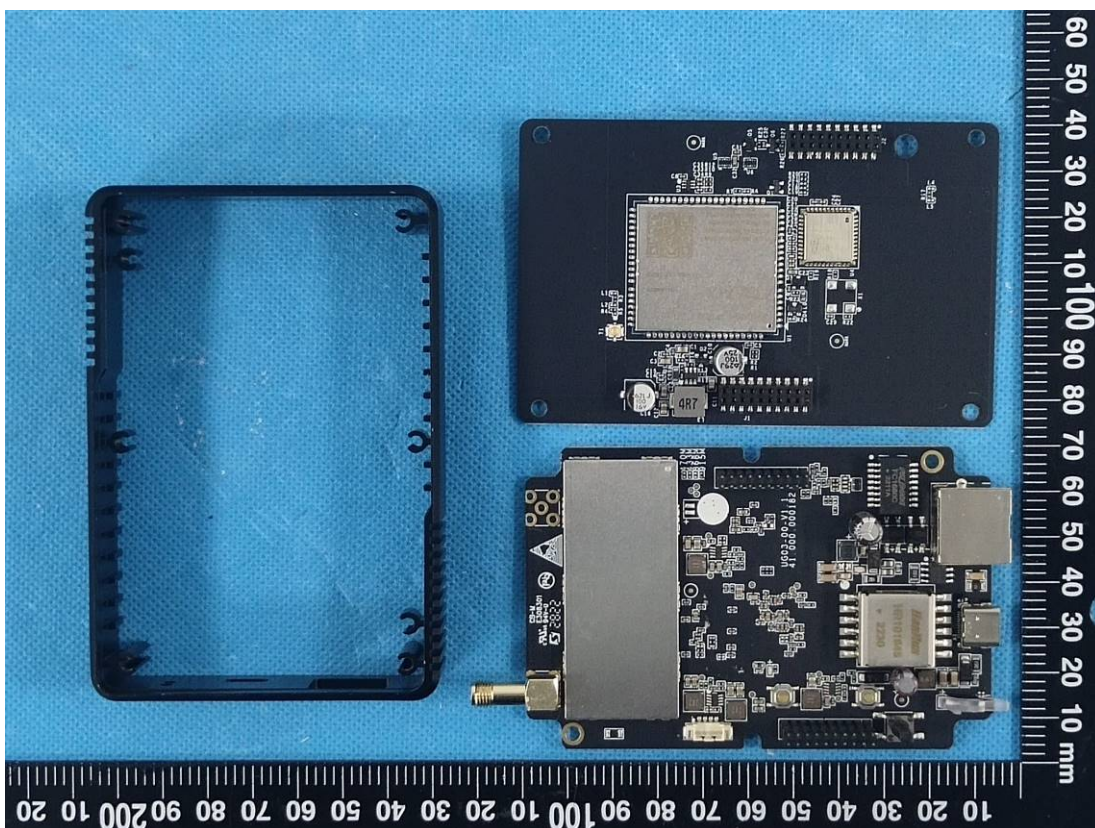

**EXHIBIT C - EUT INTERNAL PHOTOGRAPHS**

UG56-L04AF-915M

WiFi Antenna

Chip

WAAN Module FCC ID: XMR201909EC25AFX

Chip

WWAN Antenna