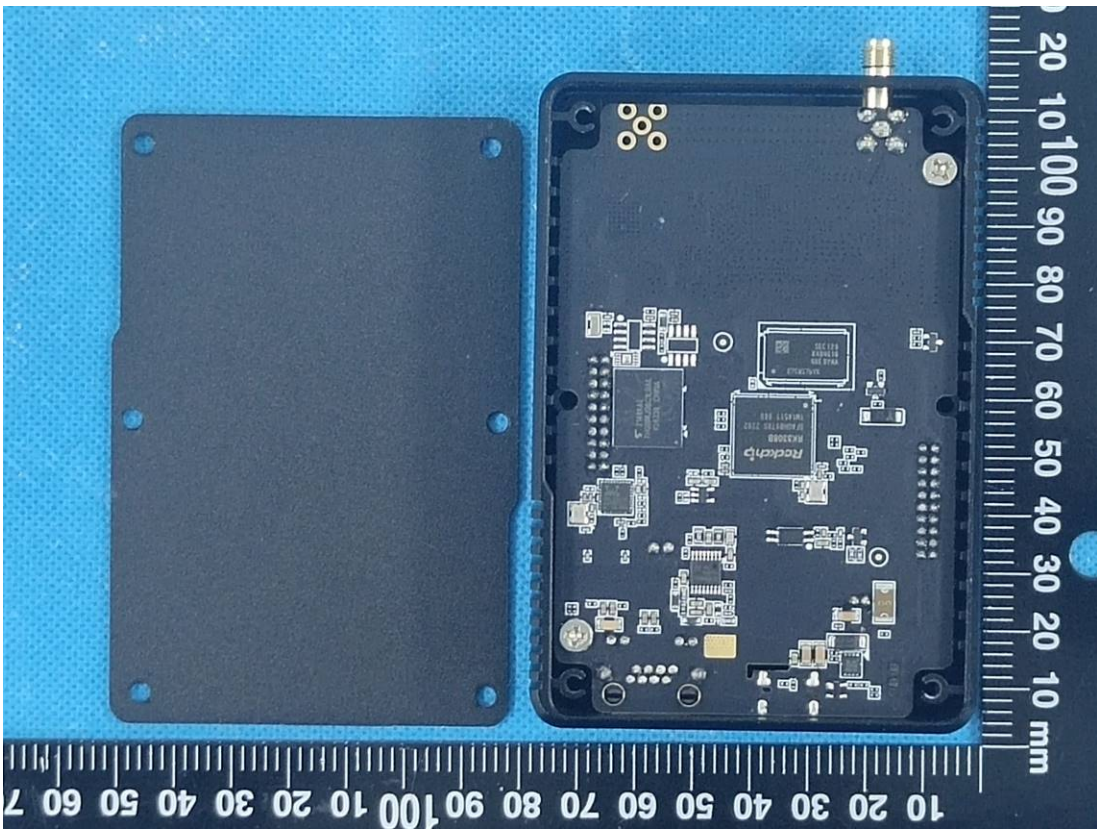

**EXHIBIT C - EUT INTERNAL PHOTOGRAPHS**

UG56-L04AF-915M

WiFi Antenna

Chip

WAAN Module FCC ID: XMR201909EC25AFX

Chip

WWAN Antenna