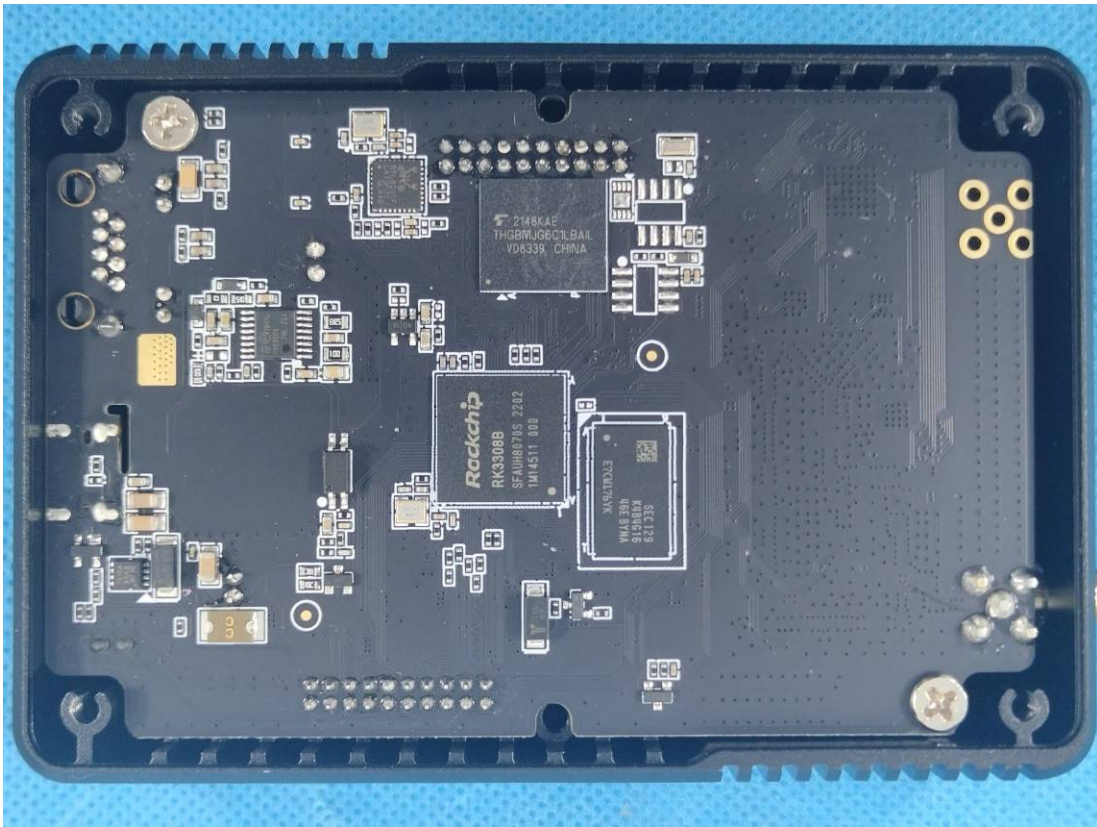

**EXHIBIT C - EUT INTERNAL PHOTOGRAPHS**

UG56-L04AF-915M

WiFi Antenna

Chip

WAAN Module FCC ID: XMR201909EC25AFX

Chip

WWAN Antenna